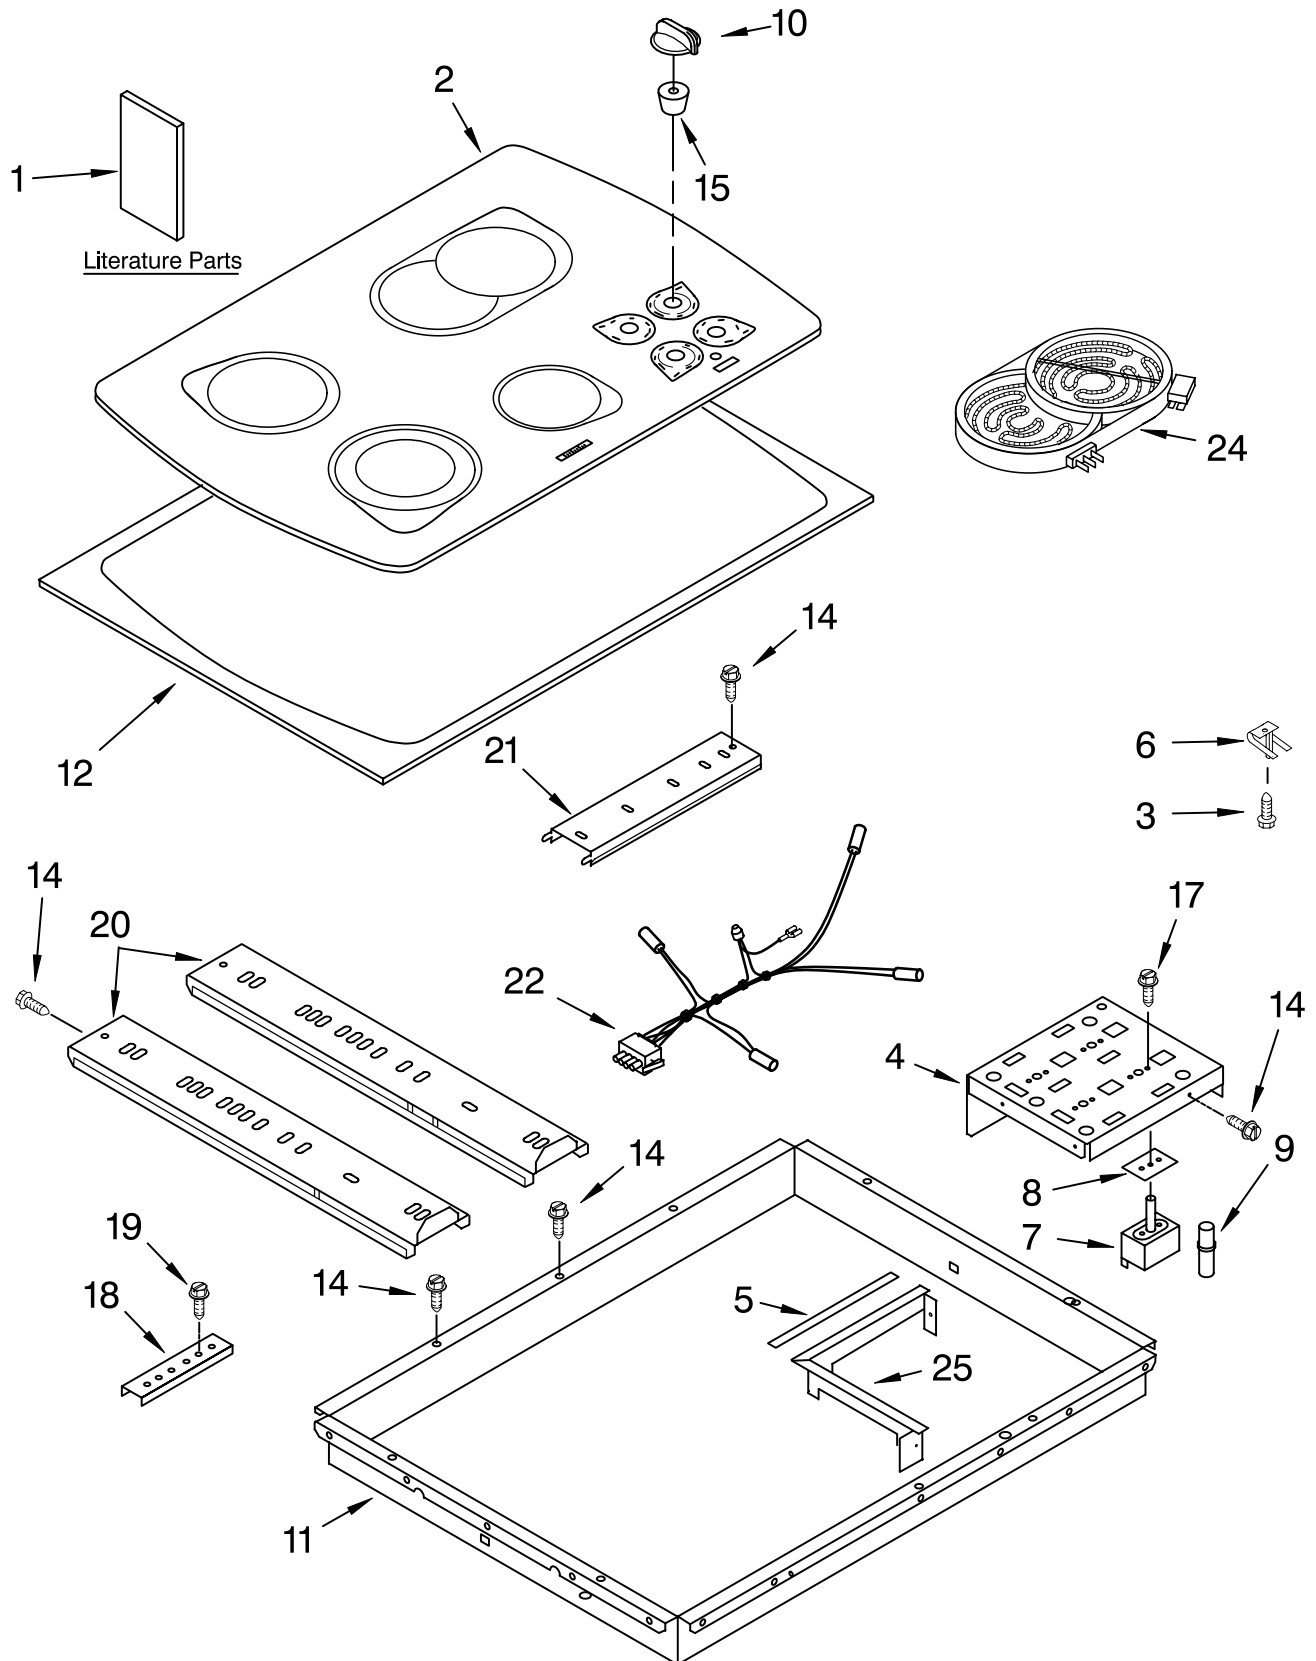

KitchenAid® COOKTOP PARTS

For Models: KECC507KBL03, KECC507KSS03, KECC507KBT03, KECC507KWW03
(Black) (S.Steel) (Biscuit) (Designer White)

36" ELECTRIC
BUILT-IN
COOKTOP

FOR ORDERING INFORMATION REFER TO PARTS PRICE LIST

COOKTOP PARTS

For Models: KECC507KBL03, KECC507KSS03, KECC507KBT03, KECC507KWW03
 (Black) (S.Steel) (Biscuit) (Designer White)

Illus. No.	Part No.	DESCRIPTION
1		Literature Parts
	9759087	Installation Instructions
	9759385	Wiring Diagram
	8285368	Use & Care Guide
	9759133	Safe Cooking Tips
		COOKTOP PARTS
2		Cooktop, Glass
	8284887	Black
	8284890	Biscuit
	8284889	Designer White
	8284891	S.Steel
3	246119	Screw
4	4455421	Bracket, Switch Mounting
5	3191839	Seal, Heat Shield
6	9759094	Spring Locator(8)
7		Switch, Infinite
	3191049	LR – RF
	4456027	LF – RR
8	3183956	Seal, Switch Shaft
9	3191945	Light, Indicator
10		Knob, Control (4)
	9750372FF	Black
	9750372FW	White
	9750372FC	Biscuit
11	4456959	Box, Burner
12	8284627	Frame, Cooktop (S.Steel model only)
14	3196537	Screw
15	8285469	Seal, Switch (5)
17	311865	Screw
18	4455917	Bracket, Mounting
19	3400093	Screw
20	9763517	Rail, Element (2)
21	3192268	Rail, Element (1)
22	3191343	Lamp, Hot Surface Indicator
24		Element, Surface
	4453909	1200/2400W – LF
	4452742	1200W – RF
	4456507	1000/1800W – RR
	8523697	1500W – LR
	3192737	Seal, Heat
	3192439	Seal, Limiter
25	4455468	Shield, Heat

FOR ORDERING INFORMATION REFER TO PARTS PRICE LIST

OPTIONAL PARTS

For Models: KECC507KBL03, KECC507KSS03, KECC507KBT03, KECC507KWW03
(Black) (S.Steel) (Biscuit) (Designer White)

Illus. No.	Part No.	DESCRIPTION
-------------------	-----------------	--------------------