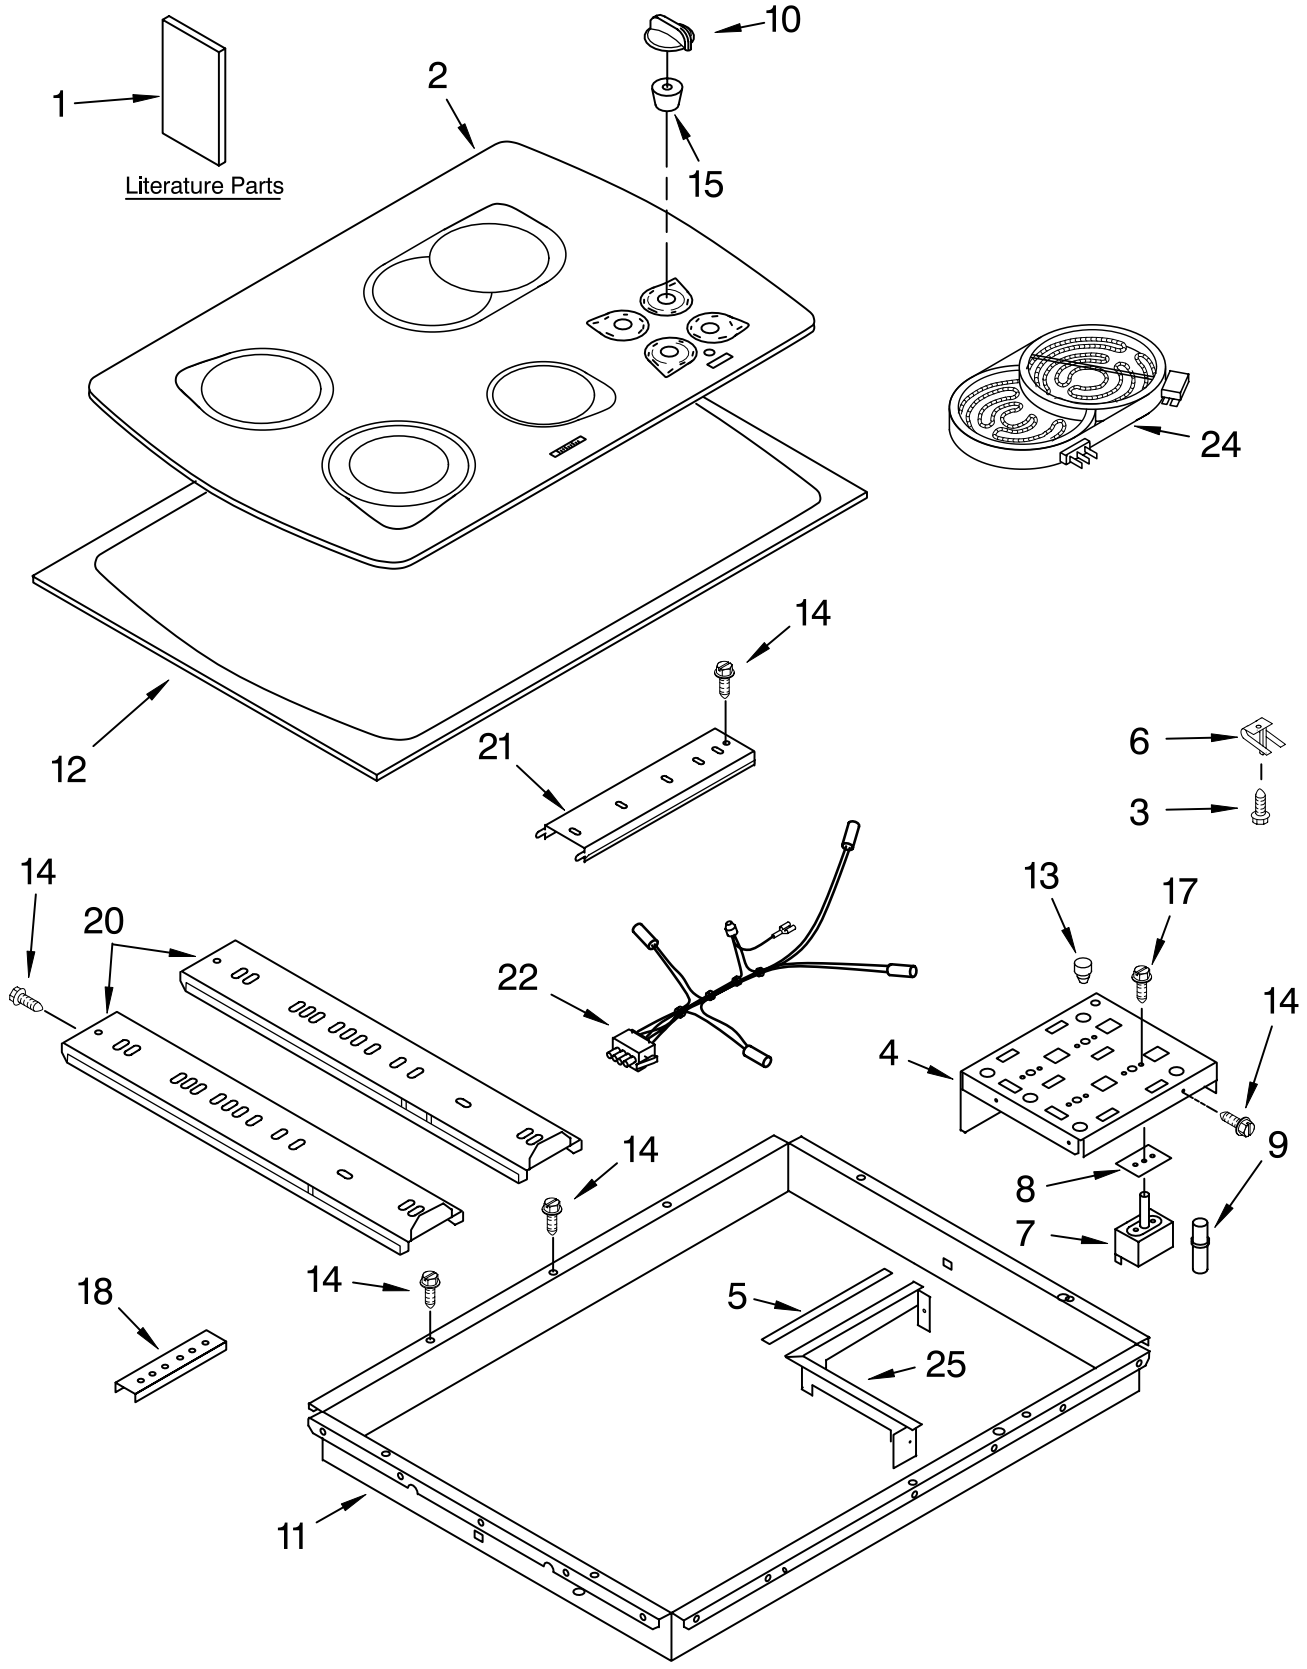

# KitchenAid® COOKTOP PARTS

For Models: KECC507KBL1, KECC507KSS1, KECC507KBT1, KECC507KWW1  
(Black) (S.Steel) (Biscuit) (Designer White)

36" ELECTRIC  
BUILT-IN  
COOKTOP

FOR ORDERING INFORMATION REFER TO PARTS PRICE LIST

# COOKTOP PARTS

For Models: KECC507KBL1, KECC507KSS1, KECC507KBT1, KECC507KWW1  
 (Black) (S.Steel) (Biscuit) (Designer White)

Illus. No.	Part No.	DESCRIPTION
1		Literature Parts
	LIT4455836	Installation Instructions
	LIT4456009	Wiring Diagram
	LIT8284718	Use & Care Guide
	LIT3191638	Safe Cooking Tips
	LIT8284600	Energide Label
		COOKTOP PARTS
2		Cooktop, Glass
	8284887	Black
	8284888	White
	8284890	Biscuit
	8284889	Designer White
	8284891	S.Steel
3	246119	Screw
4	4455421	Bracket, Switch Mounting
5	3191839	Seal, Heat Shield
6	3191791	Spring Locator(10)
	246119	Screw (8)
7		Switch, Infinite
	3191049	LR – RF
	4456027	LF – RR
8	3183956	Seal, Switch Shaft
9	3191945	Light, Indicator
10		Knob, Control (4)
	9750372FF	Black
	9750372FW	White
	9750372FC	Biscuit
11	4456401	Box, Burner
12	8284627	Frame, Cooktop (S.Steel model only)
13	3192477	Bumper, Silicone
14	3196537	Screw
15	3182435	Seal, Switch (5)
17	311865	Screw
18	4455917	Bracket, Mounting
	3400093	Screw
	4167077	Nut
20	3191515	Rail, Element (2)
21	3192268	Rail, Element (1)
22	3191343	Lamp, Hot Surface Indicator
24		Element, Surface
	8523693	1000/2400W – LF
	4452742	1200W – RF
	4452741	1000/1800W – RR
	8523697	1500W – LR
	3192737	Seal, Heat
	3192439	Seal, Limiter
25	4455468	Shield, Heat