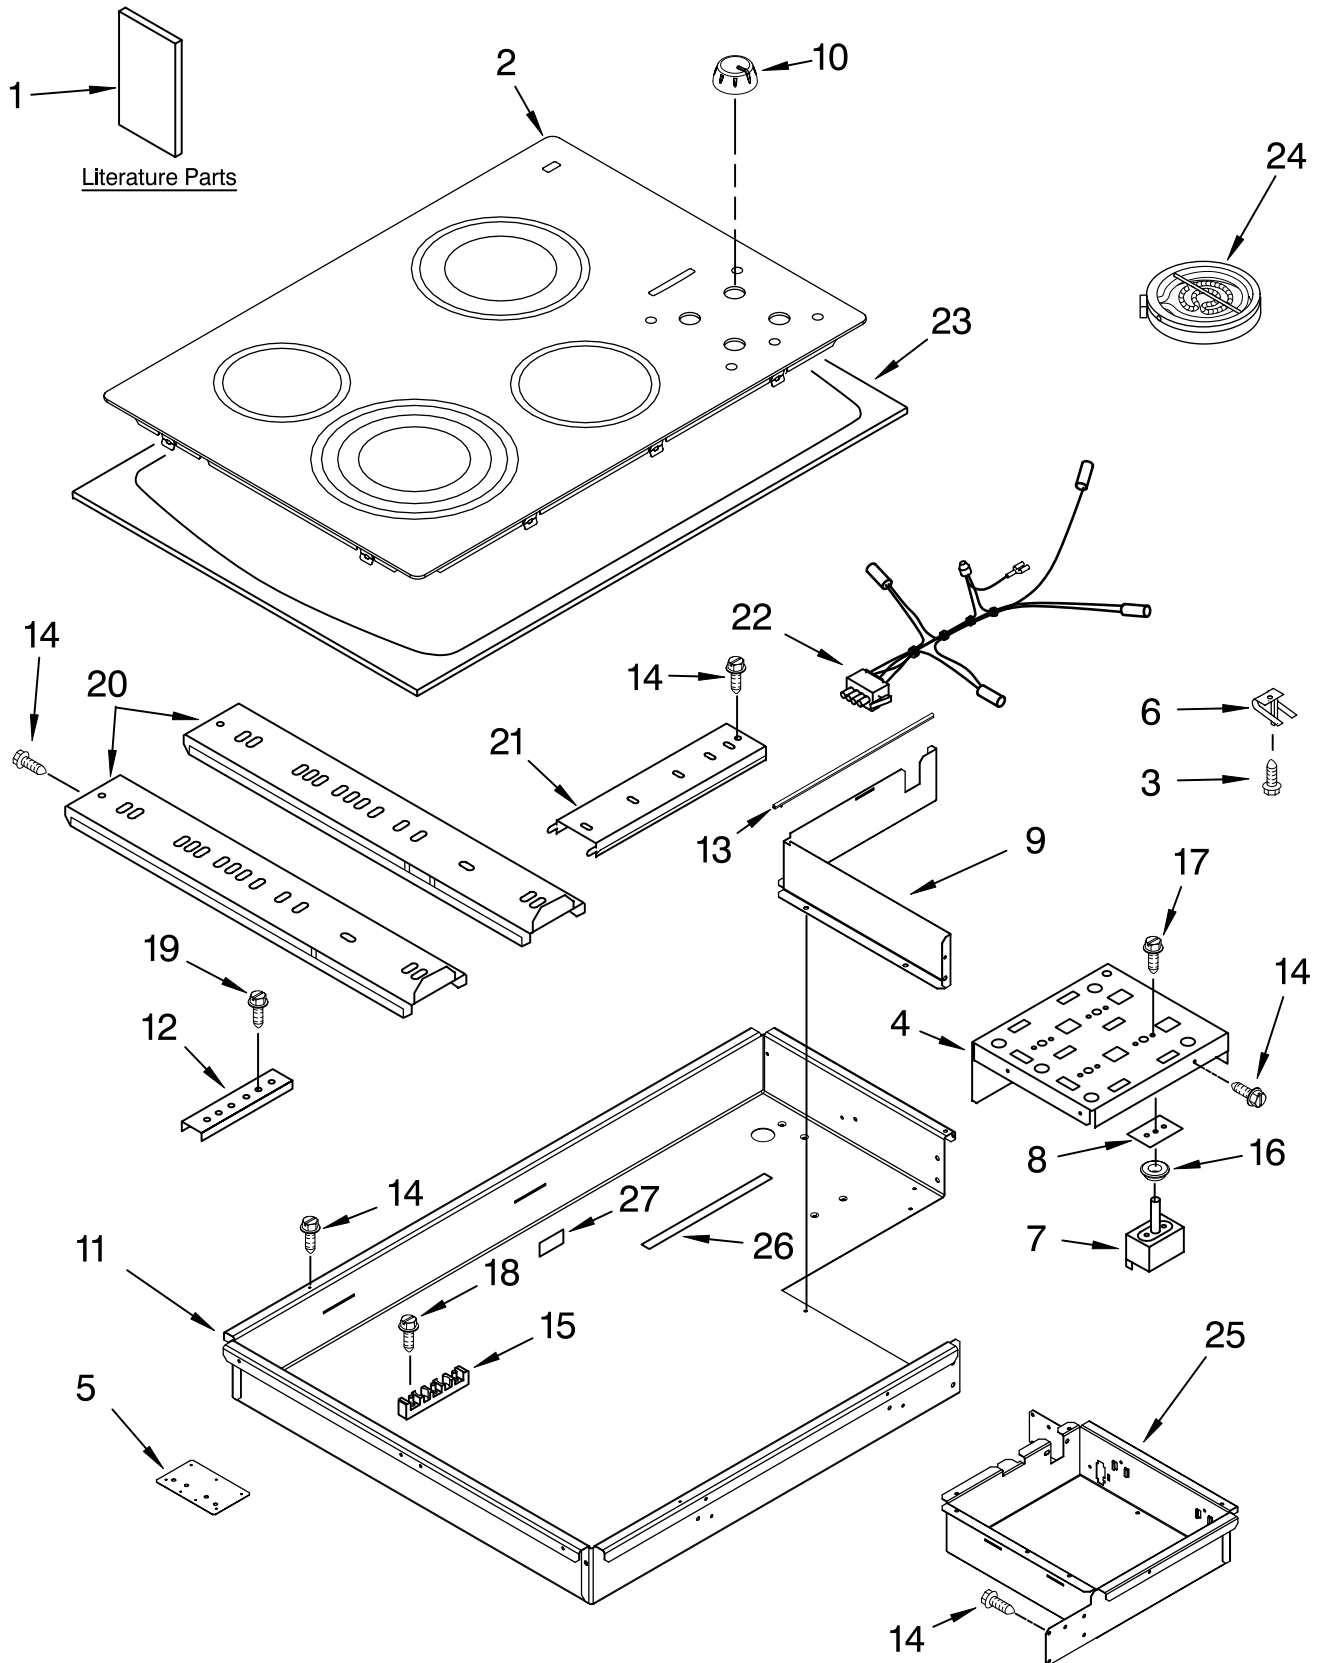

KitchenAid® COOKTOP PARTS

For Models: KECC507RBL00, KECC507RWW00, KECC507RBB00, KECC507RSS00
(Black) (Pure White) (Pure Biscuit) (S.steel)

30" ELECTRIC
CERAN
COOKTOP

FOR ORDERING INFORMATION REFER TO PARTS PRICE LIST

COOKTOP PARTS

For Models: KECC507RBL00, KECC507RWW00, KECC507RBB00, KECC507RSS00
 (Black) (Pure White) (Pure Biscuit) (S.steel)

Illus. No.	Part No.	DESCRIPTION
1		Literature Parts
	8286066	Installation Instructions
	8286429	Wiring Diagram
	8286067	Use & Care Guide
	3191638	Safer Cooking Tips
	9759133	Safer Cooking Tips
	8286061	Energuide Label
2		Cooktop, Glass
	8286210	Black
	8286212	White
	8286211	Biscuit
	8286209	S.Steel
3	246119	Screw
4	8285935	Bracket, Switch Mounting
5	8286535	Bracket, Bottom
6	9759094	Spring Locator (8)
7		Switch, Infinite
	8286464	Single (2)
	8286465	Dual
	8286466	Triple
8	3183956	Seal, Switch Shaft
9	8286577	Wall, Inside (Heat Shield)
10		Knob, Control (4)
	8286096BL	Black
	8286096WH	White
	8286096BT	Biscuit
	8286096CM	Cashmere Metal
11	8286554	Box, Burner
12	4455917	Bracket, Mounting
13	8285240	Seal, Heat
14	3196537	Screw
15	4449868	Block, Terminal
16		Seal, Switch
	8285469	Black
	8286596	Clear
17	311865	Screw
18	3196163	Screw
19	3400093	Screw
20	8286585	Rail, Element (2)
21	8286344	Rail, Element (1)
22	8286055	Lamp, Hot Surface Indicator
23	8285709	Frame, Cooktop (S.Steel Mdl Only)
24		Element, Surface
	8523698	1200W LR
	8523697	1500W RF
	8285937	2000/1000W RR
	8286187	2500/1800/900W LF
25	8286573	Box, Control
26	8285426	Seal, Heat Shield
27	112432	Nut, 10-32 Hex

FOR ORDERING INFORMATION REFER TO PARTS PRICE LIST

OPTIONAL PARTS

For Models: KECC507RBL00, KECC507RWW00, KECC507RBB00, KECC507RSS00
(Black) (Pure White) (Pure Biscuit) (S.steel)

Illus. No.	Part No.	DESCRIPTION
------------	----------	-------------