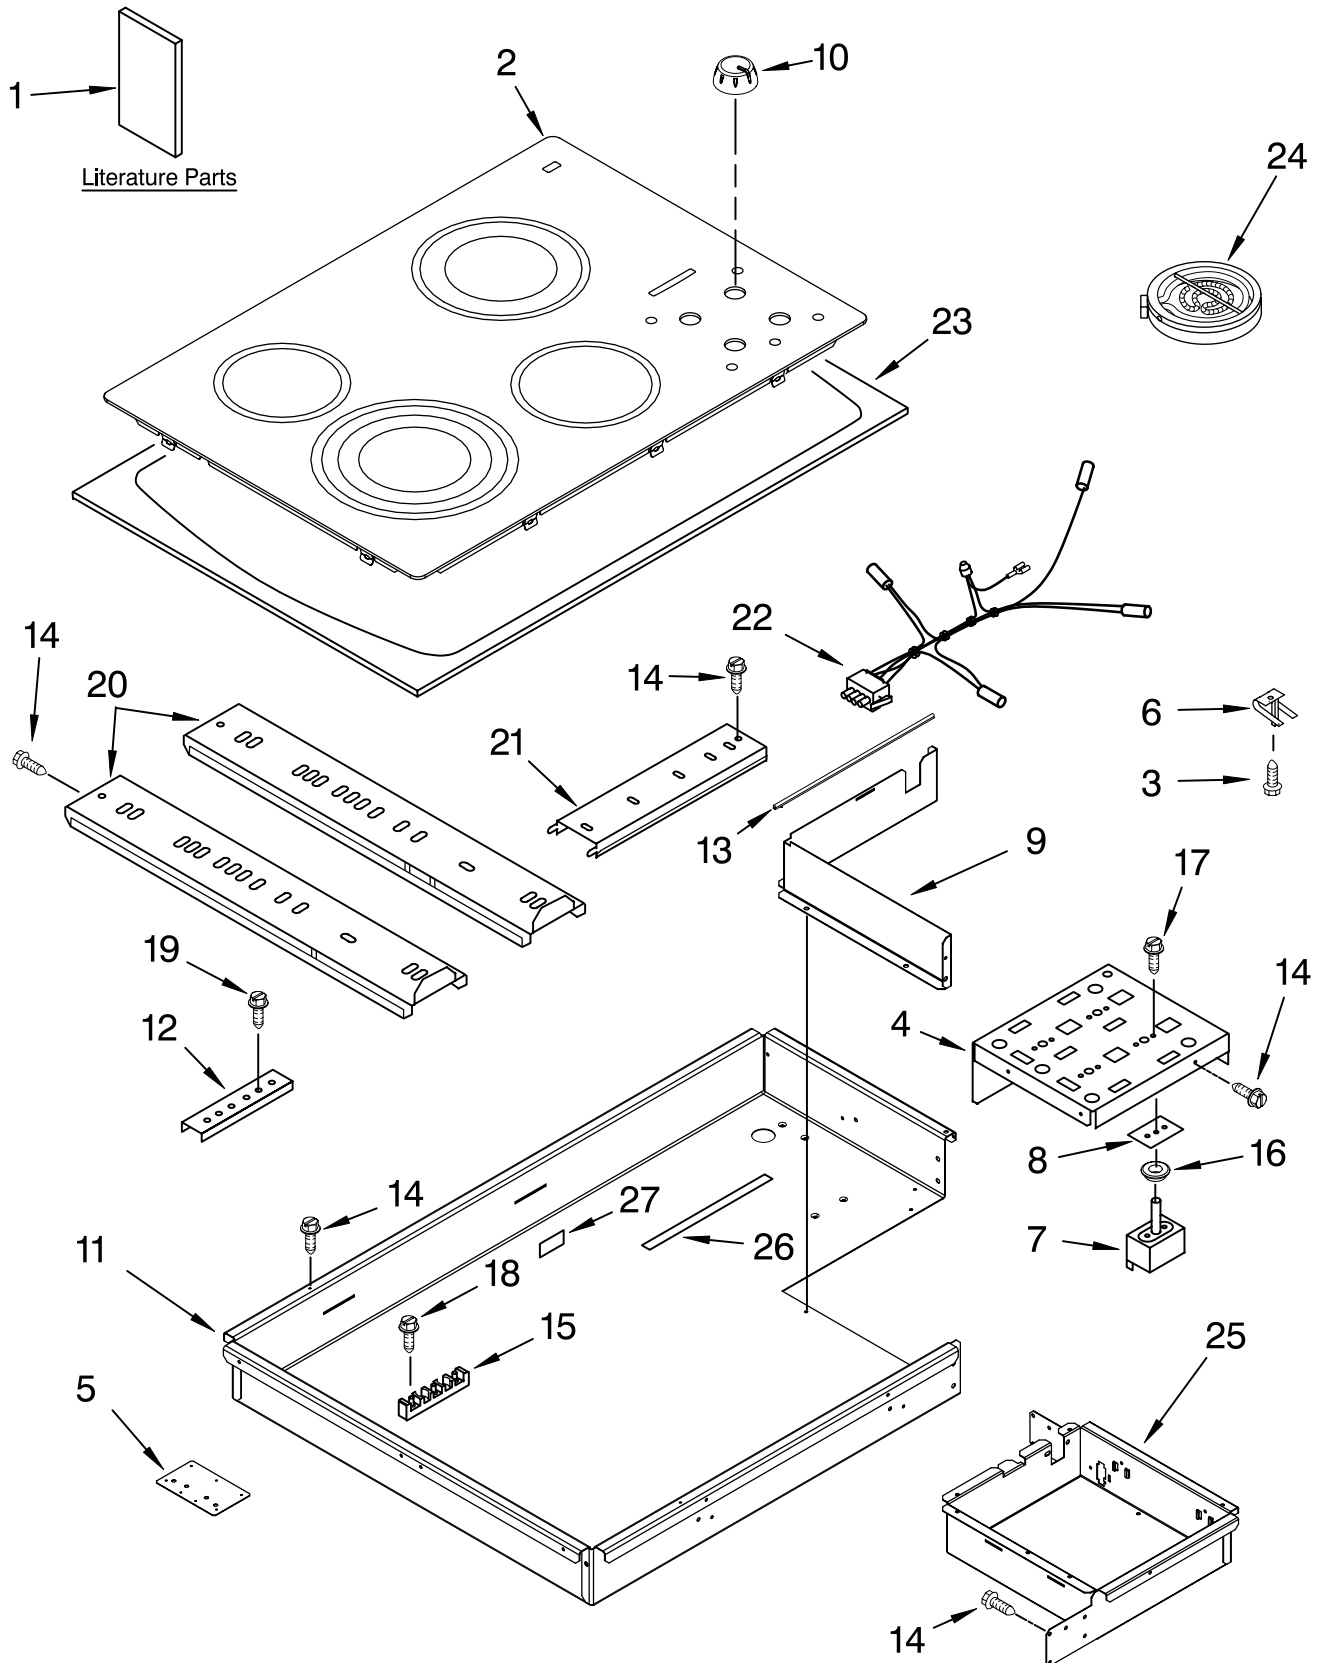

KitchenAid® COOKTOP PARTS

For Models: KECC507RBL01, KECC507RWW01, KECC507RBB01, KECC507RSS01
(Black) (Pure White) (Pure Biscuit) (S.Steel)

30" ELECTRIC
CERAN
COOKTOP

FOR ORDERING INFORMATION REFER TO PARTS PRICE LIST

COOKTOP PARTS

For Models: KECC507RBL01, KECC507RWW01, KECC507RBB01, KECC507RSS01

(Black) (Pure White) (Pure Biscuit) (S.Steel)

Illus. No.	Part No.	DESCRIPTION	Illus. No.	Part No.	DESCRIPTION	Illus. No.	Part No.	DESCRIPTION
1		Literature Parts	7		Switch, Infinite	17	311865	Screw
	8286066	Installation		8286464	Single (2)	18	3196163	Screw
		Instructions		8286465	Dual	19	3400093	Screw
	8286447	Wiring Diagram		8286466	Triple	20	8286585	Rail, Element (2)
	8286608	Use & Care Guide	8	3183956	Seal, Switch Shaft	21	8286344	Rail, Element (1)
	3191638	Safer Cooking Tips	9	8286577	Wall, Inside	22	8286055	Lamp, Hot
	9759133	Safer Cooking Tips			(Heat Shield)			Surface Indicator
	8286061	Energide Label	10		Knob, Control (4)	23	8285709	Frame, Cooktop
2		Cooktop, Glass		8286096BL	Black			(S.Steel Mdl Only)
	8286210	Black		8286096WH	White	24		Element, Surface
	8286212	White		8286096BT	Biscuit		8523698	1200W LR
	8286211	Biscuit		8286096CM	Cashmere Metal		8523697	1500W RF
	8286209	S.Steel	11	8286554	Box, Burner		8285937	2000/1000W RR
3	246119	Screw	12	4455917	Bracket, Mounting		8286187	2500/1800/900W LF
4	8285935	Bracket, Switch	13	8285240	Seal, Heat	25	8286573	Box, Control
		Mounting	14	3196537	Screw	26	8285426	Seal, Heat Shield
5	8286535	Bracket, Bottom	15	4449868	Block ,Terminal	27	112432	Nut, 10-32 Hex
6	9759094	Spring Locator (8)	16		Seal, Switch			
				8285469	Black			
				8286596	Clear			

FOR ORDERING INFORMATION REFER TO PARTS PRICE LIST

OPTIONAL PARTS

For Models: KECC507RBL01, KECC507RWW01, KECC507RBB01, KECC507RSS01

(Black) (Pure White) (Pure Biscuit) (S.Steel)

Illus. No.	Part No.	DESCRIPTION
-------------------	-----------------	--------------------