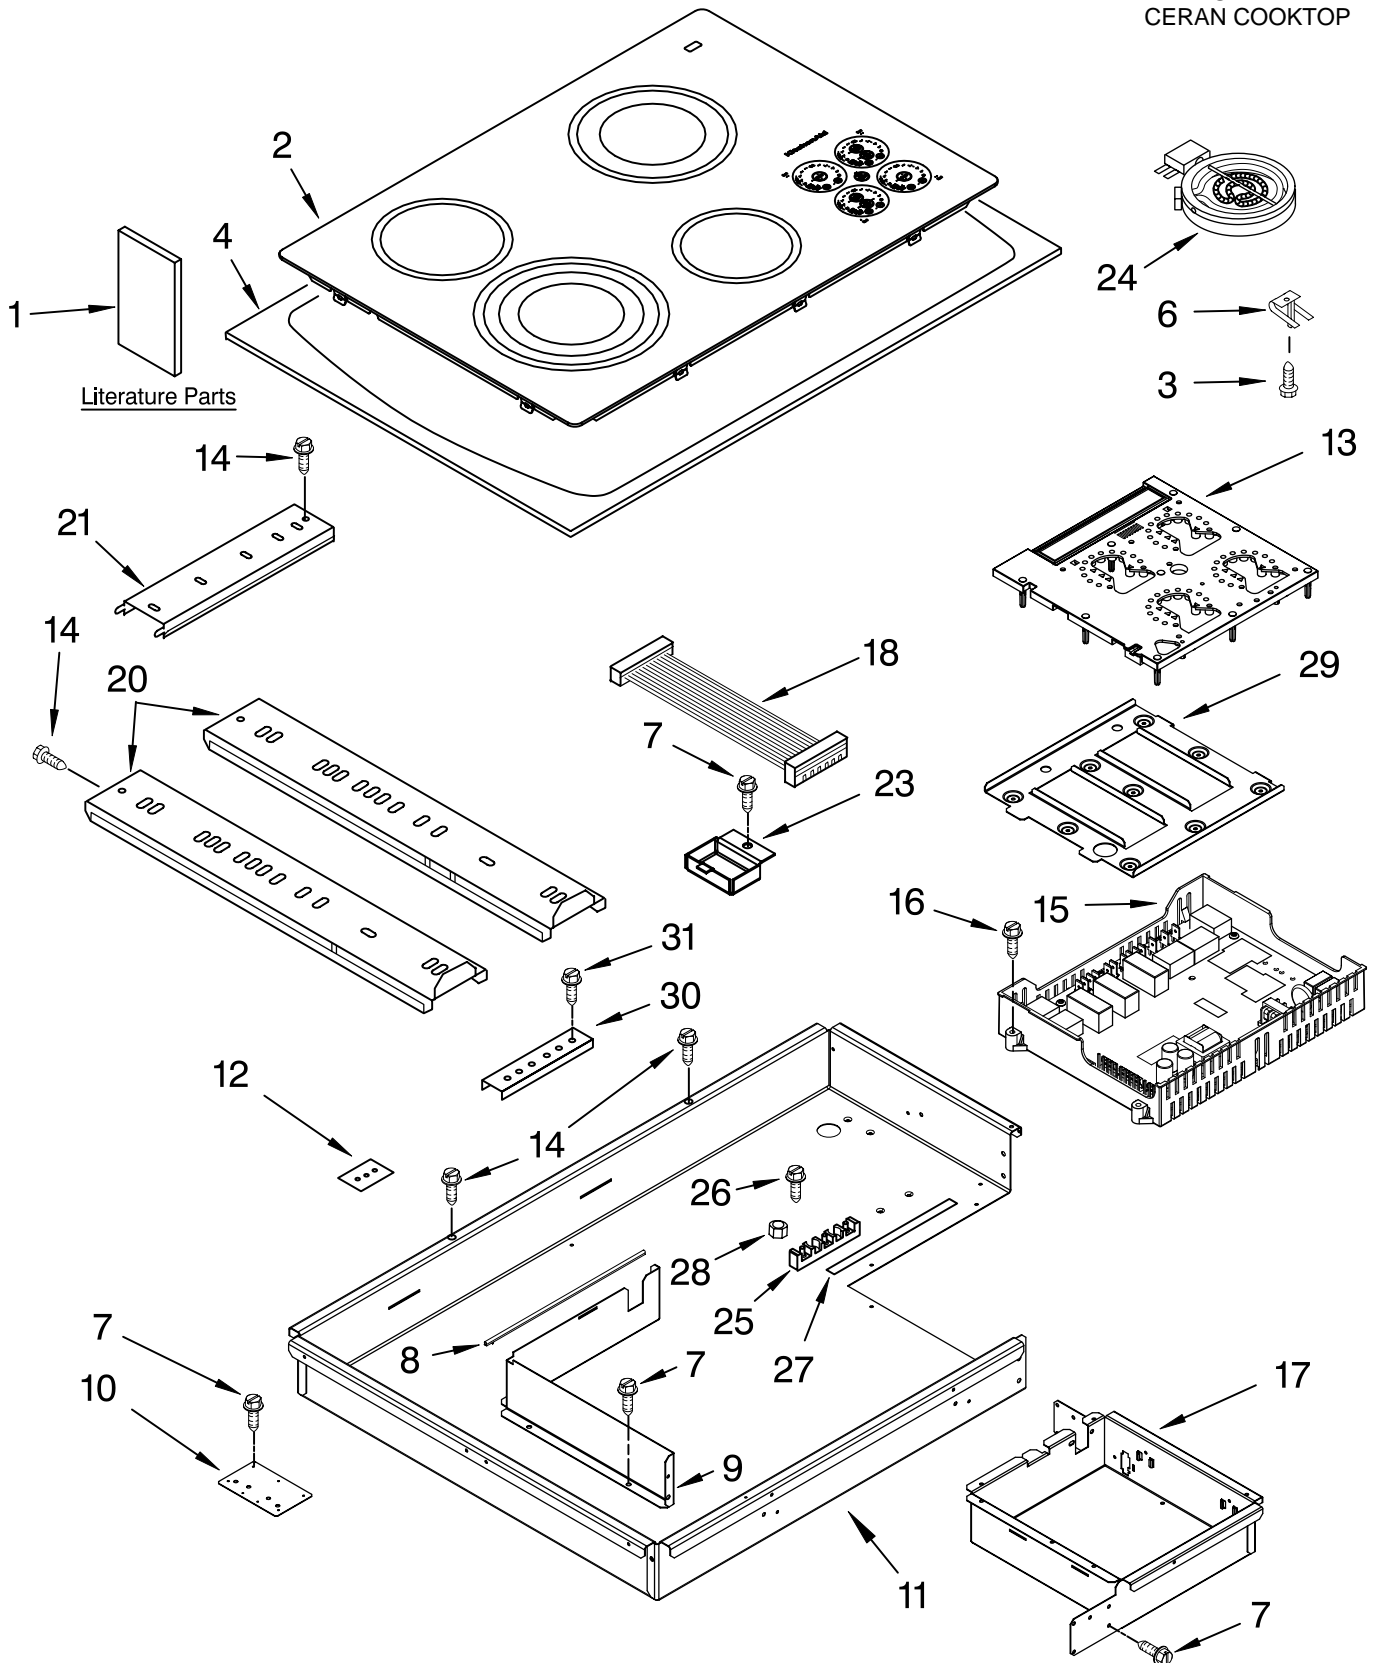

KitchenAid® COOKTOP PARTS

For Models: KECC508RPB01, KECC508RPW01, KECC508RPS01, KECC508RPT01
(Black) (White) (S.Steel) (Biscuit)

30" ELECTRIC
BUILT-IN
CERAN COOKTOP

FOR ORDERING INFORMATION REFER TO PARTS PRICE LIST

COOKTOP PARTS

For Models: KECC508RPB01, KECC508RPW01, KECC508RPS01, KECC508RPT01
 (Black) (White) (S.Steel) (Biscuit)

Illus. No.	Part No.	DESCRIPTION
1		Literature Parts
	8286066	Installation Instructions
	8286063	Tech Sheet
	4456992	Wiring Diagram
	8286608	Use & Care Guide
	3191638	Safer Cooking Tips
	9759133	Safer Cooking Tips
2		Cooktop, Glass
	8286190	Black
	8286191	White
	8286193	Stainless Steel
	8286192	Biscuit
3	246119	Screw
4	8285709	Frame, Cooktop (Stainless Steel model only)
6	9759094	Spring Locator (8)
7	3196160	Screw
8	8285240	Seal, Heat
9	8286577	Wall, Inside
10	8286535	Bracket, Bottom
11	8286554	Box, Burner
12	3192439	Seal, Switch Shaft
13	8285922	Board, Control
14	3196537	Screw
15	8285918	Board, Power
16	4449745	Screw
17	8286575	Box, Touch Control
18	8285319	Cable Ass'y
20	8286585	Rail, Element (2)
21	8286344	Rail, Element (1)
23	8285593	Cover, Harness
24		Element, Surface
	8285230	1200W RF
	8285938	2000/1000W RR
	8285847	2500/1800/900W LF
	4453907	1500W LR
25	4449868	Block, Terminal
26	3196163	Screw, 10-16 x 7/8
27	8285426	Seal, Heat Shield
28	112432	Nut, #10-32 Hex
29	9757815	Support, Module
30	4455917	Bracket, Mounting
31	3400093	Screw

FOR ORDERING INFORMATION REFER TO PARTS PRICE LIST

OPTIONAL PARTS (NOT INCLUDED)

For Models: KECC508RPB01, KECC508RPW01, KECC508RPS01, KECC508RPT01
(Black) (White) (S.Steel) (Biscuit)

<u>Illus. No.</u>	<u>Part No.</u>	<u>DESCRIPTION</u>
-------------------	-----------------	--------------------