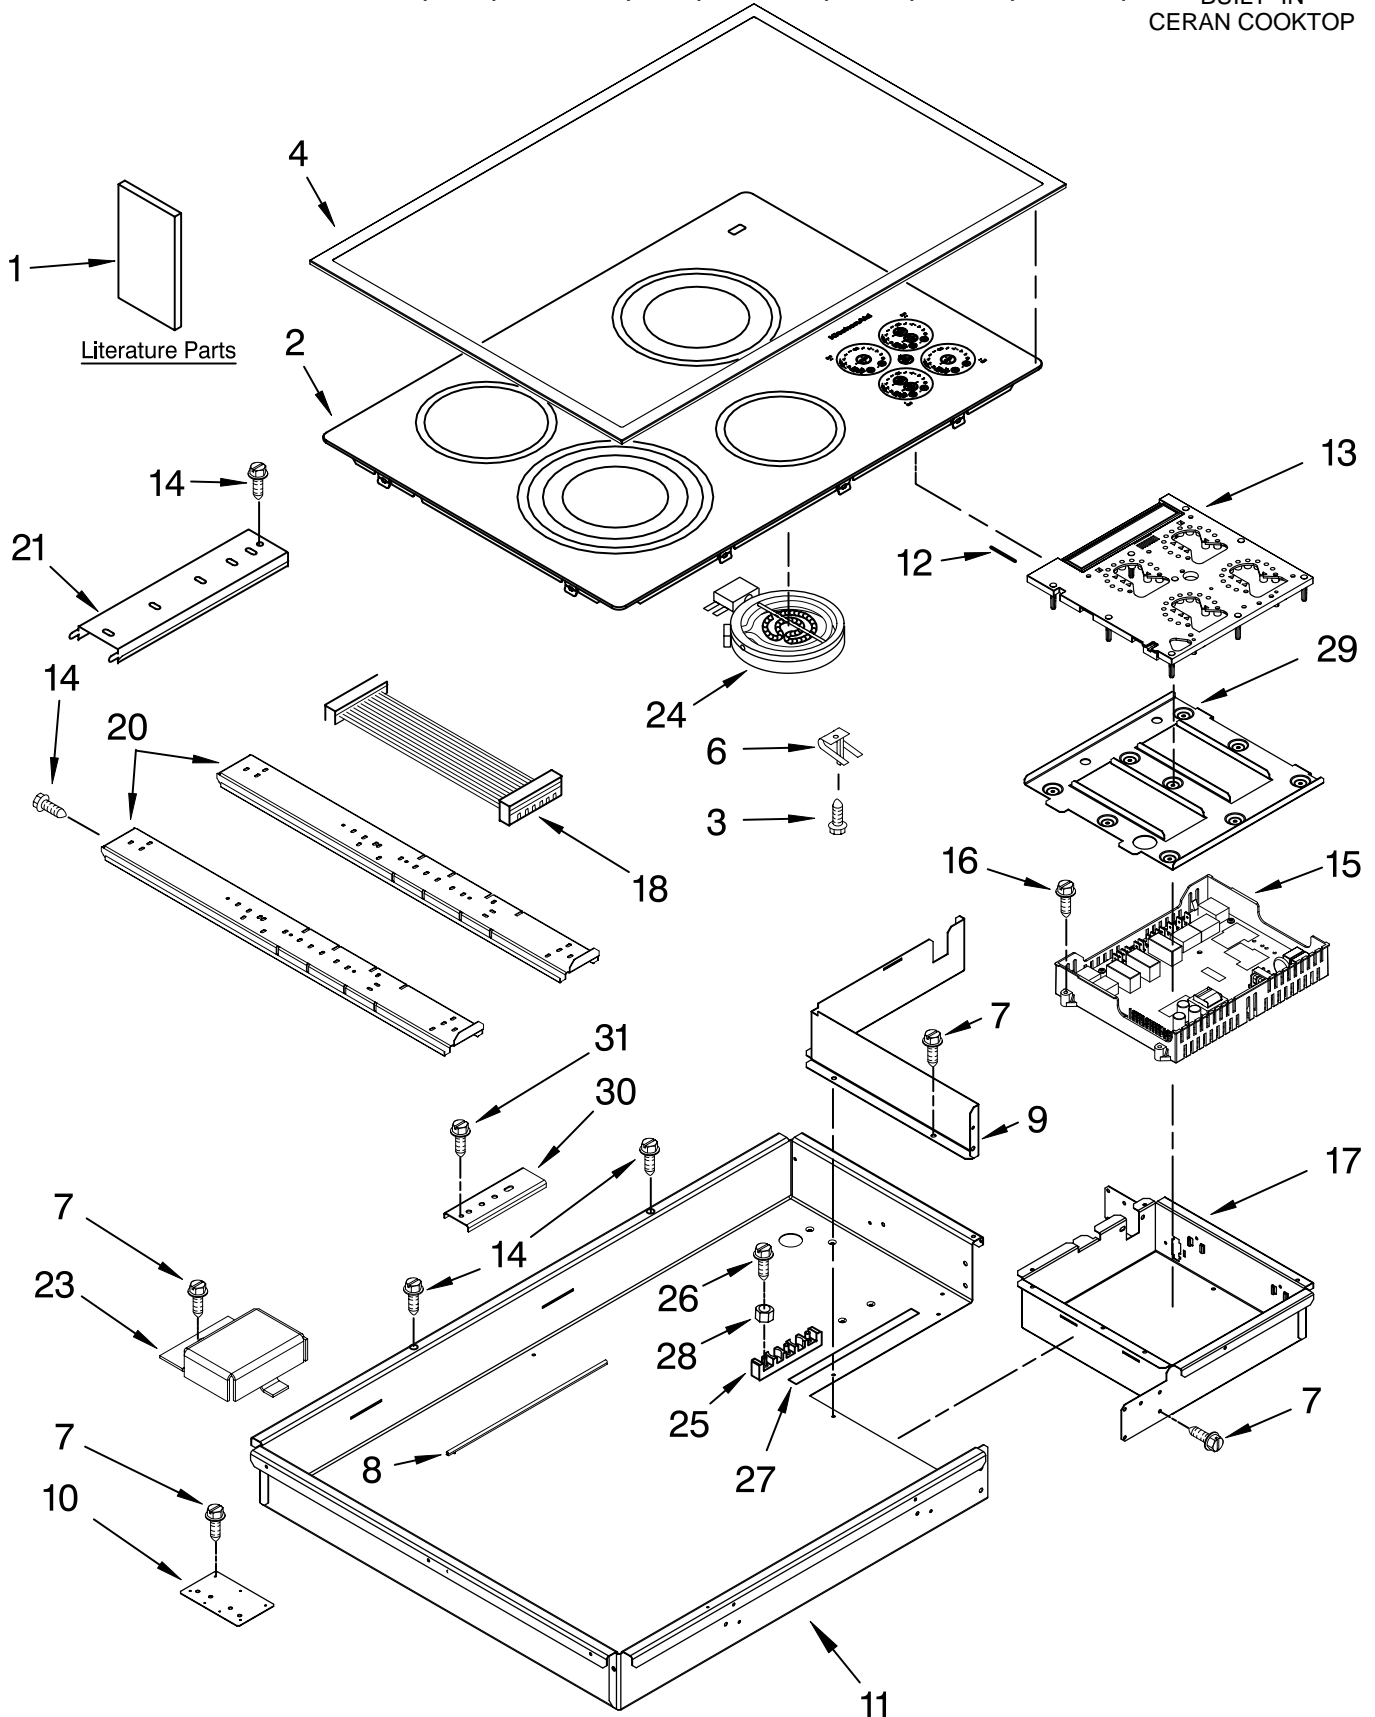

# KitchenAid® COOKTOP PARTS

For Models: KECC508RPB02, KECC508RPW02, KECC508RPT02, KECC508RPS02  
(Black) (White) (Biscuit) (Stainless)

30" ELECTRIC  
BUILT-IN  
CERAN COOKTOP

FOR ORDERING INFORMATION REFER TO PARTS PRICE LIST

# COOKTOP PARTS

For Models: KECC508RPB02, KECC508RPW02, KECC508RPT02, KECC508RPS02

(Black)

(White)

(Biscuit)

(Stainless)

Illus. No.	Part No.	DESCRIPTION
1		Literature Parts Installation Instructions
	8286066	Cooktop
	8304571	Undercounter Oven
	8286063	Tech Sheet
	4456992	Wiring Diagram
	8286608	Use & Care Guide Safer Cooking Tips
	3191638	English
	9759133	French
2		Cooktop, Glass
	W10048510	Black
	W10048520	White
	W10048530	Biscuit
3	246119	Screw
4	8285709	Frame, Cooktop (Stainless Only)
6	9759094	Spring Locator (8)
7	3196160	Screw
8	8285240	Seal, Heat
9	8286577	Wall, Inside
10	8286535	Bracket, Bottom
11	8286554	Box, Burner
12	3192439	Seal, Limiter (4)
13	8285922	Board, Control
14	3196537	Screw
15	8286644	Appliance Manager Module
16	4449745	Screw
17	8286575	Control Box
18	8285319	Cable Assembly
20	9763517	Rail, Element
21	8286344	Rail, Element
23	8285593	Cover, Harness
24		Element, Surface
	8285230	1200W RF
	8285938	2000/1000W RR
	8285847	2500/1800/900W LF
	4453907	1500W LR
25	4449868	Block, Terminal
26	3196163	Screw
27	8285426	Seal, Heat Shield
28	112432	Nut
29	9757815	Support, Module
30	4455917	Bracket, Mounting
31	3400093	Screw