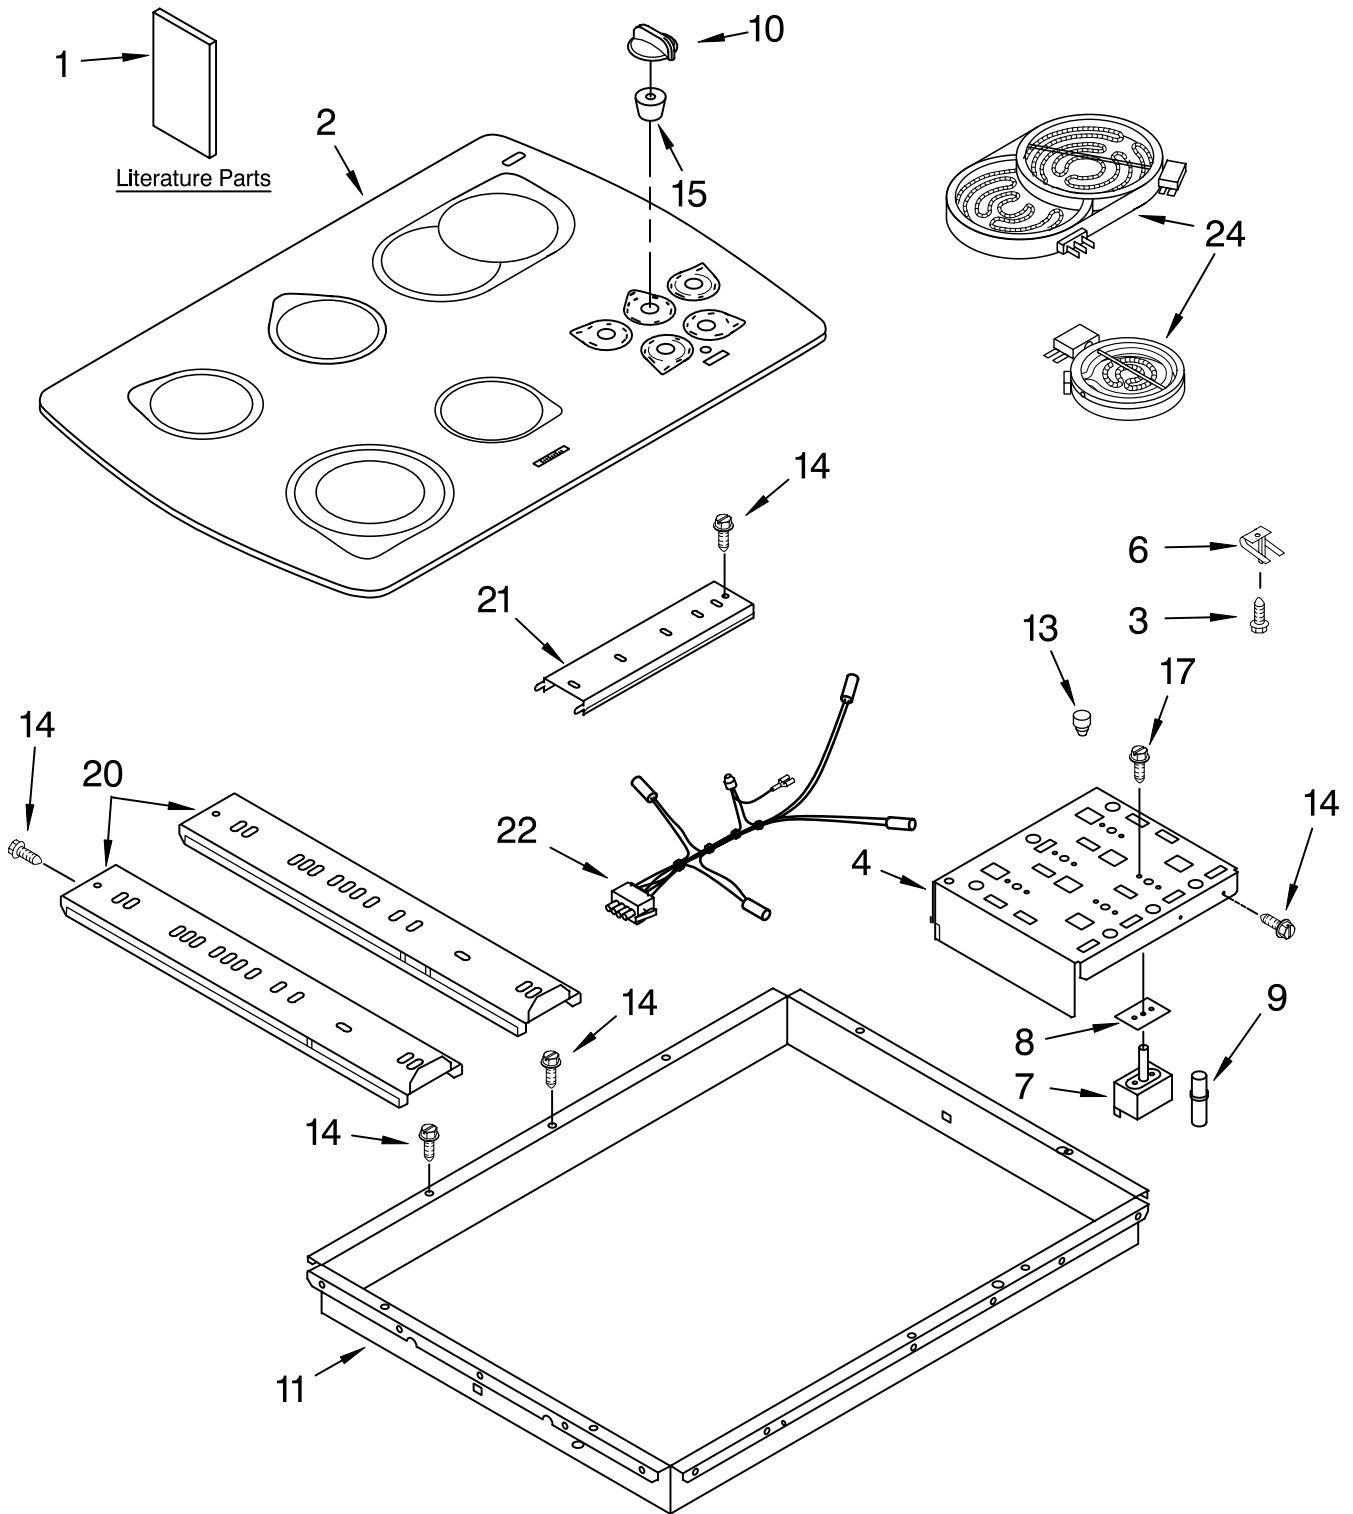

# KitchenAid® COOKTOP PARTS

For Models: KECC567GBL3, KECC567GWH3, KECC567GAL3, KECC567GBT3, KECC567GWW3  
(Black) (White) (Almond) (Biscuit) (Designer White)

36" ELECTRIC  
BUILT-IN  
COOKTOP

FOR ORDERING INFORMATION REFER TO PARTS PRICE LIST

# COOKTOP PARTS

For Models: KECC567GBL3, KECC567GWH3, KECC567GAL3, KECC567GBT3, KECC567GWW3  
 (Black) (White) (Almond) (Biscuit) (Designer White)

Illus. No.	Part No.	DESCRIPTION
1		Literature Parts
	LIT3191771	Installation Instructions
	LIT3191797	Wiring Diagram
	LIT3191524	Use & Care Guide
	LIT3191638	Safe Cooking Tips
2		Cooktop, Glass
	4455558	Black
	4455559	White
	4455560	Almond/Biscuit
	4455715	Designer White
3	246119	Screw
4	4455420	Bracket, Switch Mounting
6	3191791	Spring Locator(10)
	246119	Screw (8)
7		Switch, Infinite
	3191049	Use W/1500W Left Rear Burner
	3188516	Use W/1800/1000W Right Rear Burner
	3191049	Use W/1200W Right Front Burner
	3188516	Use W/1000/2400W Left Front Burner
	3191049	Use W/1400W Center Rear Burner
8	3192439	Seal, Switch Shaft
9	3191945	Light, Indicator
10		Knob, Control (4)
	9750372FF	Black
	9750372FW	White
	9750372FT	Almond
	9750372FC	Biscuit
11	4456402	Box, Burner
13	3192477	Bumper, Silicone
14	3196537	Screw
15	3182435	Seal, Switch (5)
17	311865	Screw
20	3191515	Rail, Element (2)
21	3192269	Rail, Element (1)
22	3192222	Lamp, Hot Surface Indicator Element, Surface
24		Element, Surface
	8272563	1000/2400W – LF
	4452742	1200W – RF
	8272564	1500W – CR
	4452741	1000/1800W – RR
	4452743	1500W – LR
	3183956	Seal, Switch Cover