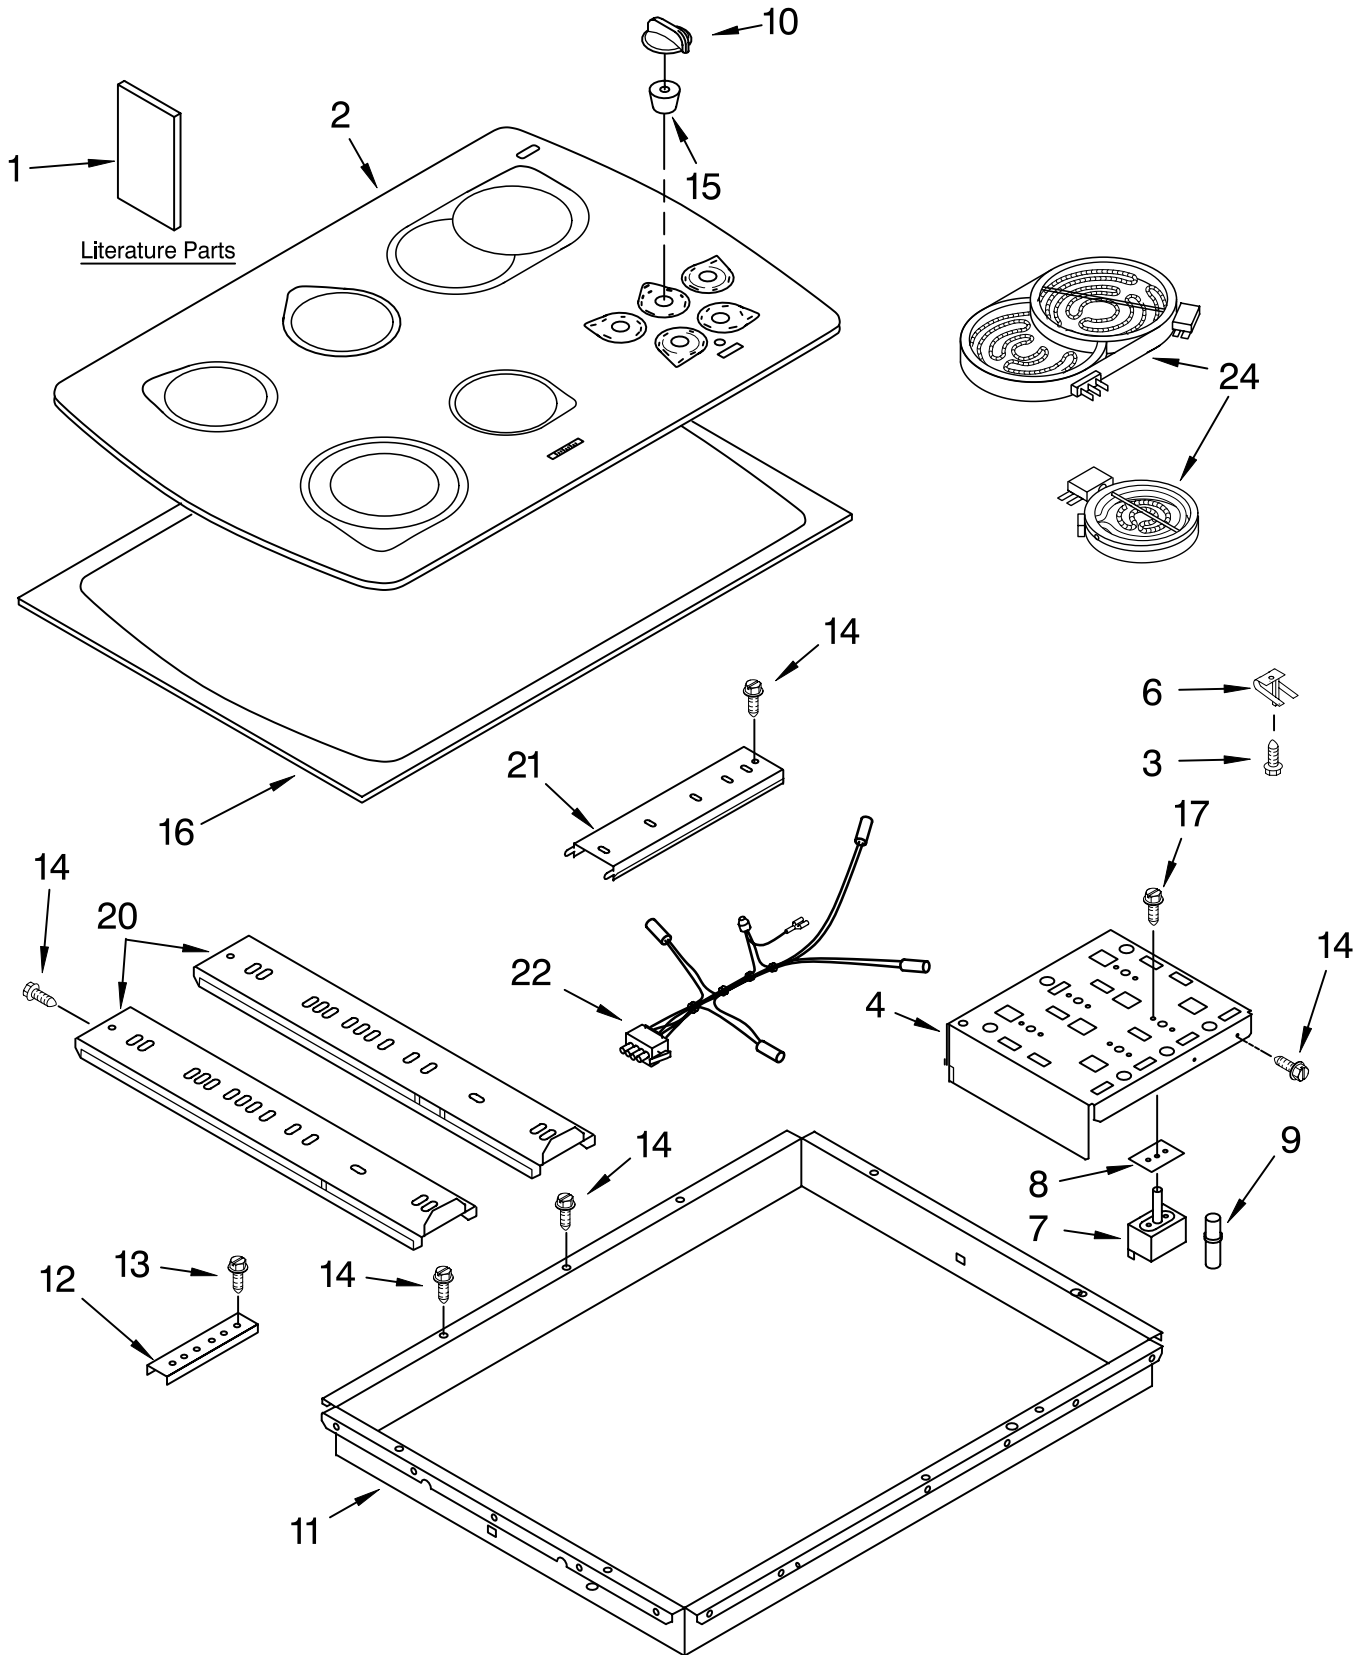

KitchenAid® COOKTOP PARTS

For Models: KECC567KBL03, KECC567KSS03, KECC567KBT03, KECC567KWW03
(Black) (S.Steel) (Biscuit) (Designer White)

36" ELECTRIC
BUILT-IN
COOKTOP

FOR ORDERING INFORMATION REFER TO PARTS PRICE LIST

COOKTOP PARTS

For Models: KECC567KBL03, KECC567KSS03, KECC567KBT03, KECC567KWW03
 (Black) (S.Steel) (Biscuit) (Designer White)

Illus. No.	Part No.	DESCRIPTION
1		Literature Parts
	9759087	Installation Instructions
	9759386	Wiring Diagram
	8285368	Use & Care Guide
	9759133	Safe Cooking Tips
		COOKTOP PARTS
2		Cooktop, Glass
	8284892	Black
	8284895	Biscuit
	8284894	Designer White
	8284896	S.Steel
3	246119	Screw
4	4455420	Bracket, Switch Mounting
6	9759094	Spring Locator(8)
7		Switch, Infinite
	3191049	Use W/1500W Left Rear Burner
	4456027	Use W/1800/1000W Right Rear Burner
	3191049	Use W/1200W Right Front Burner
	4456027	Use W/1000/2400W Jumper Wire
	4456028	Left Front Burner
	3191049	Use W/1400W Center Rear Burner
8	3192439	Seal, Switch Shaft
9	3191945	Light, Indicator
10		Knob, Control (4)
	9750372FF	Black
	9750372FW	White
	9750372FC	Biscuit
11	4456521	Box, Burner
12	4455917	Bracket, Mounting
13	3400093	Screw
14	3196537	Screw
15	8285469	Seal, Switch (5)
16	8284628	Frame, Cooktop (S.Steel model only)
17	311865	Screw
20	9763517	Rail, Element (2)
21	3192269	Rail, Element (1)
22	3192222	Lamp, Hot Surface Indicator
24		Element, Surface
	4453909	1200/2400W – LF
	4452742	1200W – RF
	8523697	1500W – CR
	4456507	1000/1800W – RR
	8523697	1500W – LR
	3183956	Seal, Switch Cover

FOR ORDERING INFORMATION REFER TO PARTS PRICE LIST

MISCELLANEOUS PARTS

For Models: KECC567KBL03, KECC567KSS03, KECC567KBT03, KECC567KWW03
(Black) (S.Steel) (Biscuit) (Designer White)

Illus. No.	Part No.	DESCRIPTION
-------------------	-----------------	--------------------