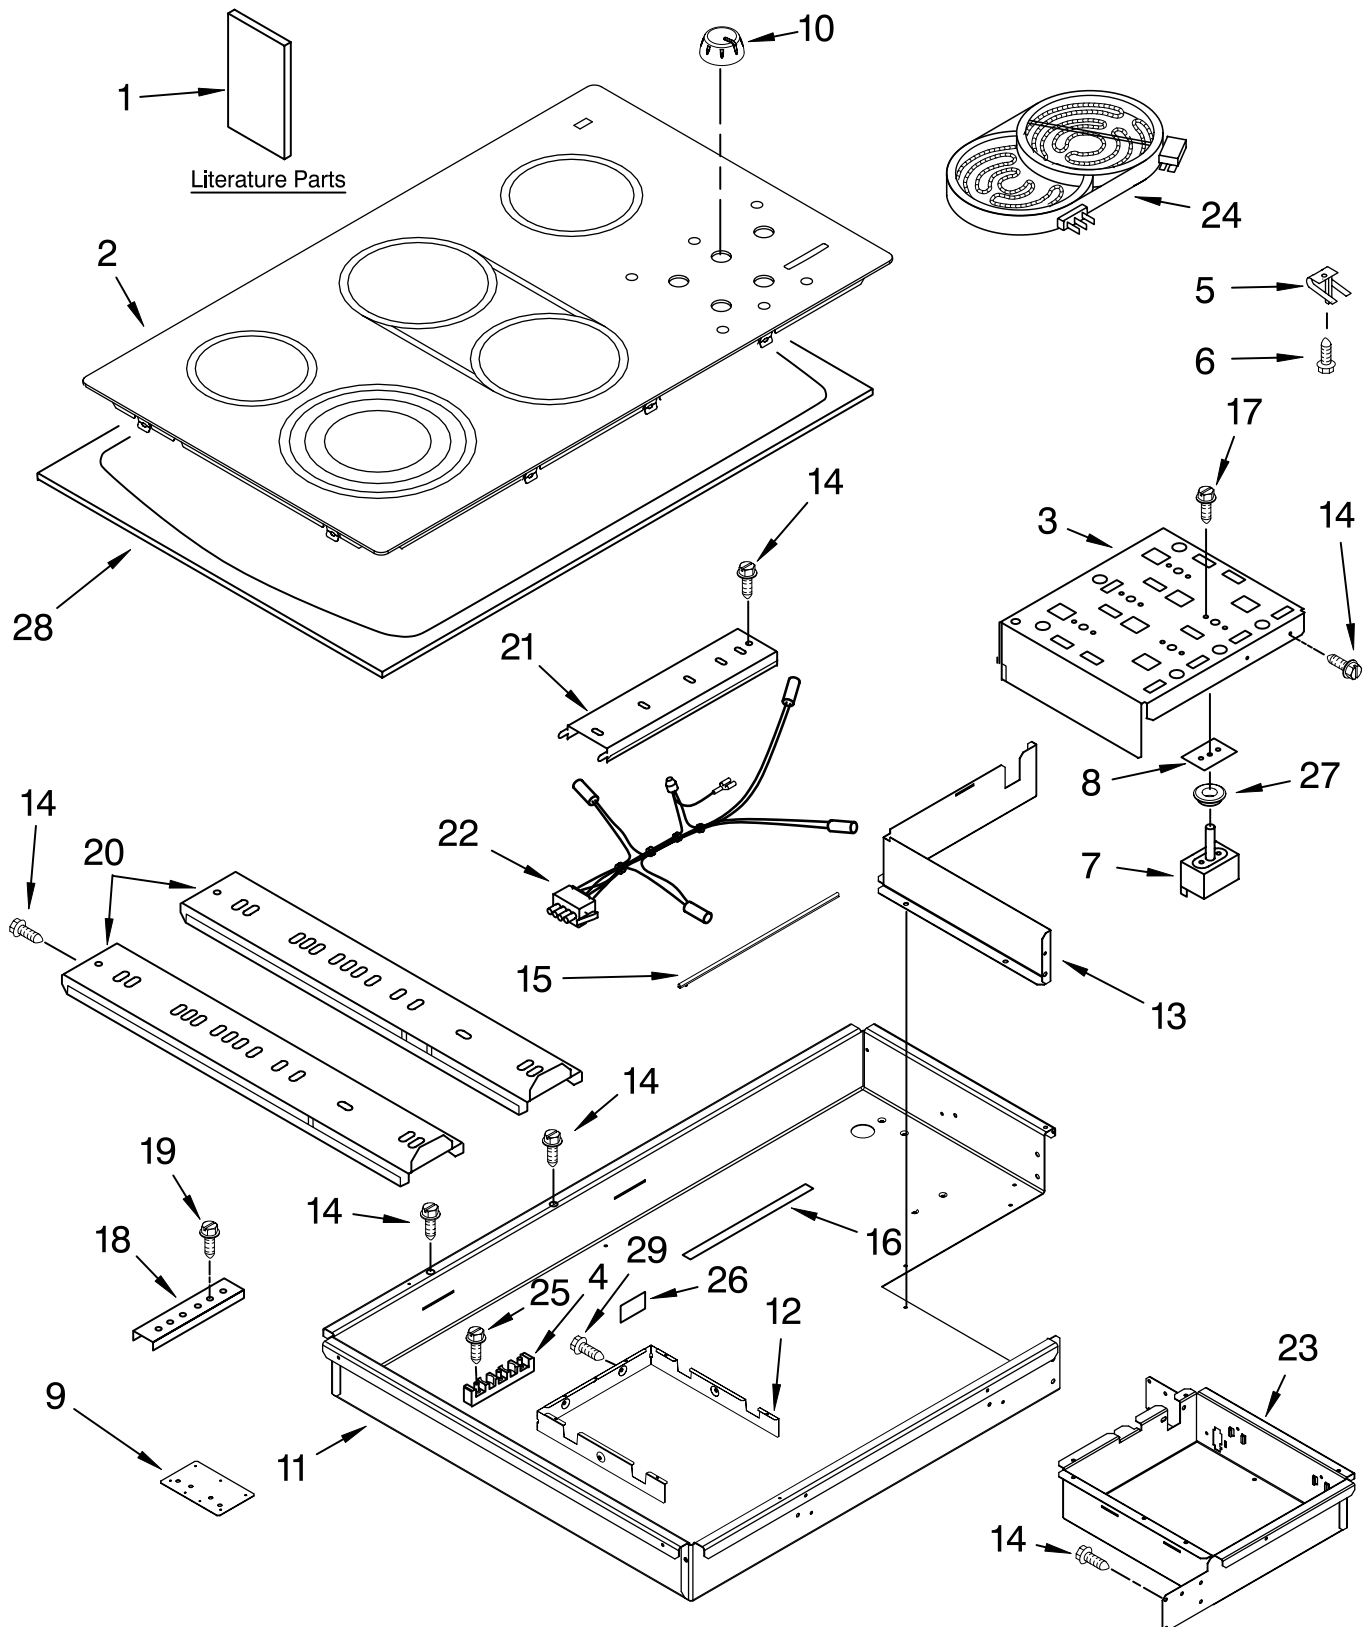

KitchenAid® COOKTOP PARTS

For Models: KECC567RBL00, KECC567RWW00, KECC567RBB00, KECC567RSS00
(Black) (Pure White) (Pure Biscuit) (S.Steel)

36" ELECTRIC
CERAN
COOKTOP

FOR ORDERING INFORMATION REFER TO PARTS PRICE LIST

COOKTOP PARTS

For Models: KECC567RBL00, KECC567RWW00, KECC567RBB00, KECC567RSS00

(Black) (Pure White) (Pure Biscuit) (S.Steel)

Illus. No.	Part No.	DESCRIPTION	Illus. No.	Part No.	DESCRIPTION	Illus. No.	Part No.	DESCRIPTION
1		Literature Parts	7		Switch, Infinite	18	4455917	Bracket, Mounting
	8286066	Installation		8286464	Single (3)	19	3400093	Screw
		Instructions		8286465	Dual	20	8286585	Rail, Element (2)
	8286430	Wiring Diagram		8286466	Triple	21	8286345	Rail, Element (1)
	8286062	Energide Label	8	3192439	Seal, Switch Shaft	22	8286056	Lamp, Hot
	8286067	Use & Care Guide	9	8286535	Bracket, Bottom			Surface Indicator
	3191638	Safer Cooking Tips	10		Knob, Control (5)	23	8286574	Box, Control
	9759133	Safer Cooking Tips		8286096BL	Black	24		Element, Surface
2		Cooktop, Glass		8286096WH	White		8285848	4300W (Bridge)
	8286214	Black		8286096BT	Biscuit		8286187	2500/1800/900W LF
	8286213	White		8286096CM	Cashmere Metal		8523698	1200W LR
	8286215	Biscuit	11	8286555	Box, Burner		8523697	1500W RR
	8286216	S.Steel	12	8285817	Shield, Heat	25	3196163	Screw, 10-16 X 3/8
3	8285808	Bracket, Switch	13	8286578	Inside, Wall	26	112432	Nut, 10-32 Hex
4	4449868	Block, Terminal	14	3196537	Screw	27		Seal, Switch
5	9759094	Spring Locator(10)	15	8285242	Seal, Heat		8285469	Black
6	246119	Screw (8)	16	8285439	Seal, Heat Shield		8286596	Clear
			17	311865	Screw	28	8285708	Frame, Cooktop (S.Steel Mdl Only)
						29	3196160	Screw

FOR ORDERING INFORMATION REFER TO PARTS PRICE LIST

OPTIONAL PARTS

For Models: KECC567RBL00, KECC567RWW00, KECC567RBB00, KECC567RSS00
(Black) (Pure White) (Pure Biscuit) (S.Steel)

Illus.	Part	
No.	No.	DESCRIPTION