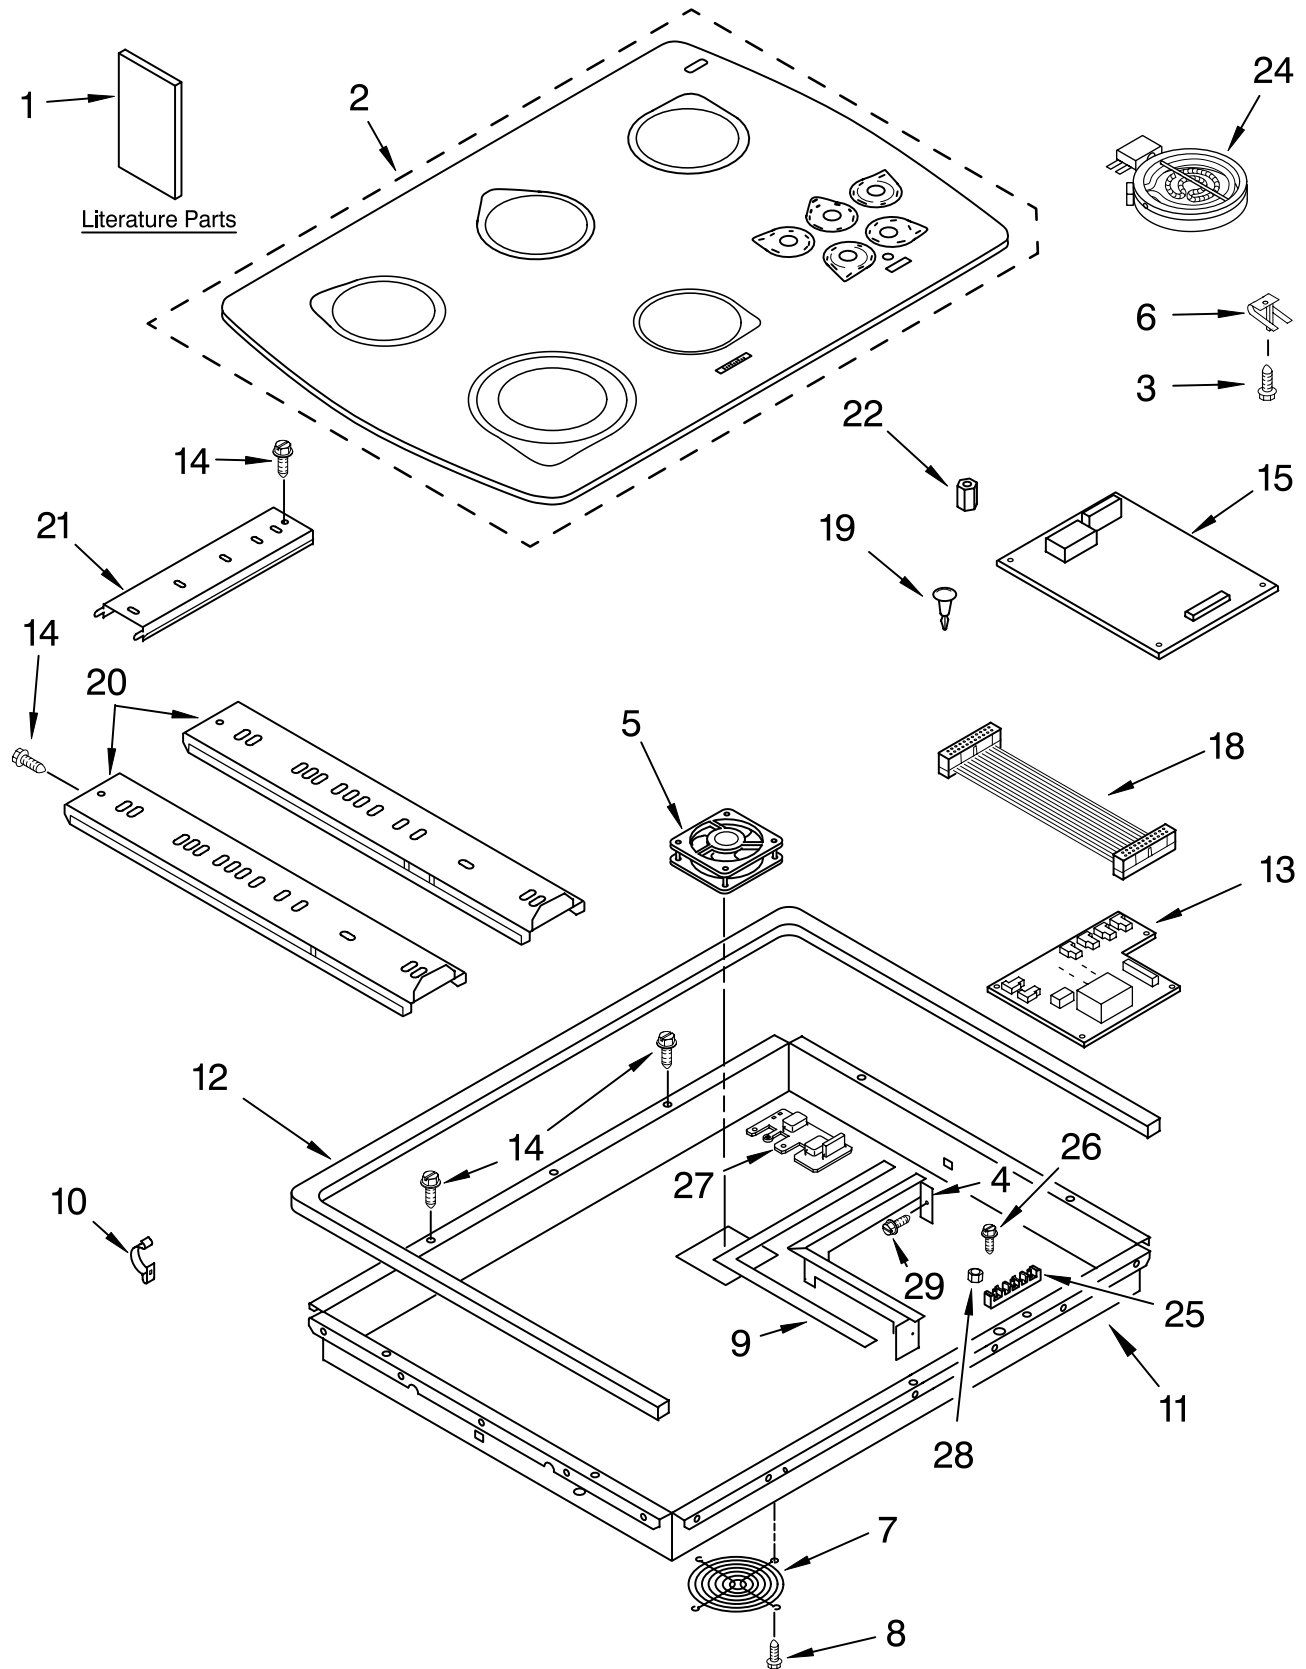

KitchenAid® COOKTOP PARTS

For Models: KECC568GBL1, KECC568GWH1, KECC568GAL1, KECC568GBT1
(Black) (White) (Almond) (Biscuit)

36" ELECTRIC
BUILT-IN
COOKTOP

FOR ORDERING INFORMATION REFER TO PARTS PRICE LIST
Download from www.Somanuals.com. All Manuals Search And Download.

COOKTOP PARTS

For Models: KECC568GBL1, KECC568GWH1, KECC568GAL1, KECC568GBT1
 (Black) (White) (Almond) (Biscuit)

Illus. No.	Part No.	DESCRIPTION
1		Literature Parts
	LIT3191771	Installation Instructions
	LIT3192473	Wiring Diagram
	LIT3191524	Use & Care Guide
	LIT3191638	Safe Cooking Tips
		COOKTOP PARTS
2		Cooktop, Glass
	4455320	Black
	4455322	White
	4455321	Honeycomb
3	246119	Screw
4	3192992	Shield, Heat Cntrl
5	3191354	Fan, Cooling
6	3191791	Spring Locator(10)
7	3191949	Guard, Fan
8	4449746	Screw (4)
9	3192738	Seal, Heat Shield
10	98997	Clip, Wire
11	4455319	Box, Burner
12	3192737	Seal, Burner Box
13	3192722	Board, Power
14	3196537	Screw
15	3192772	Board, Control
18	3191913	Cable Ass'y, Flat
19	3191693	Support, Power Board
20	3191515	Rail, Element (2)
21	3192269	Rail, Element (1)
22	3191907	Standoff, Power Board
	488734	Screw (4)
24		Element, Surface
	8272563	1000/2400W LF
	8272567	1200W RF-RR
	8272566	1800W CR
	8272564	1500W LR
25	4449868	Block, Terminal
26	3196163	Screw, 10-16 x 7/8
27	112432	Nut, #10-32 Hex
28	3192767	Suppressor
29	3177991	Screw, 8-18 x 1/4

FOR ORDERING INFORMATION REFER TO PARTS PRICE LIST

MISCELLANEOUS PARTS

For Models: KECC568GBL1, KECC568GWH1, KECC568GAL1, KECC568GBT1
(Black) (White) (Almond) (Biscuit)

<u>Illus. No.</u>	<u>Part No.</u>	<u>DESCRIPTION</u>
-------------------	-----------------	--------------------