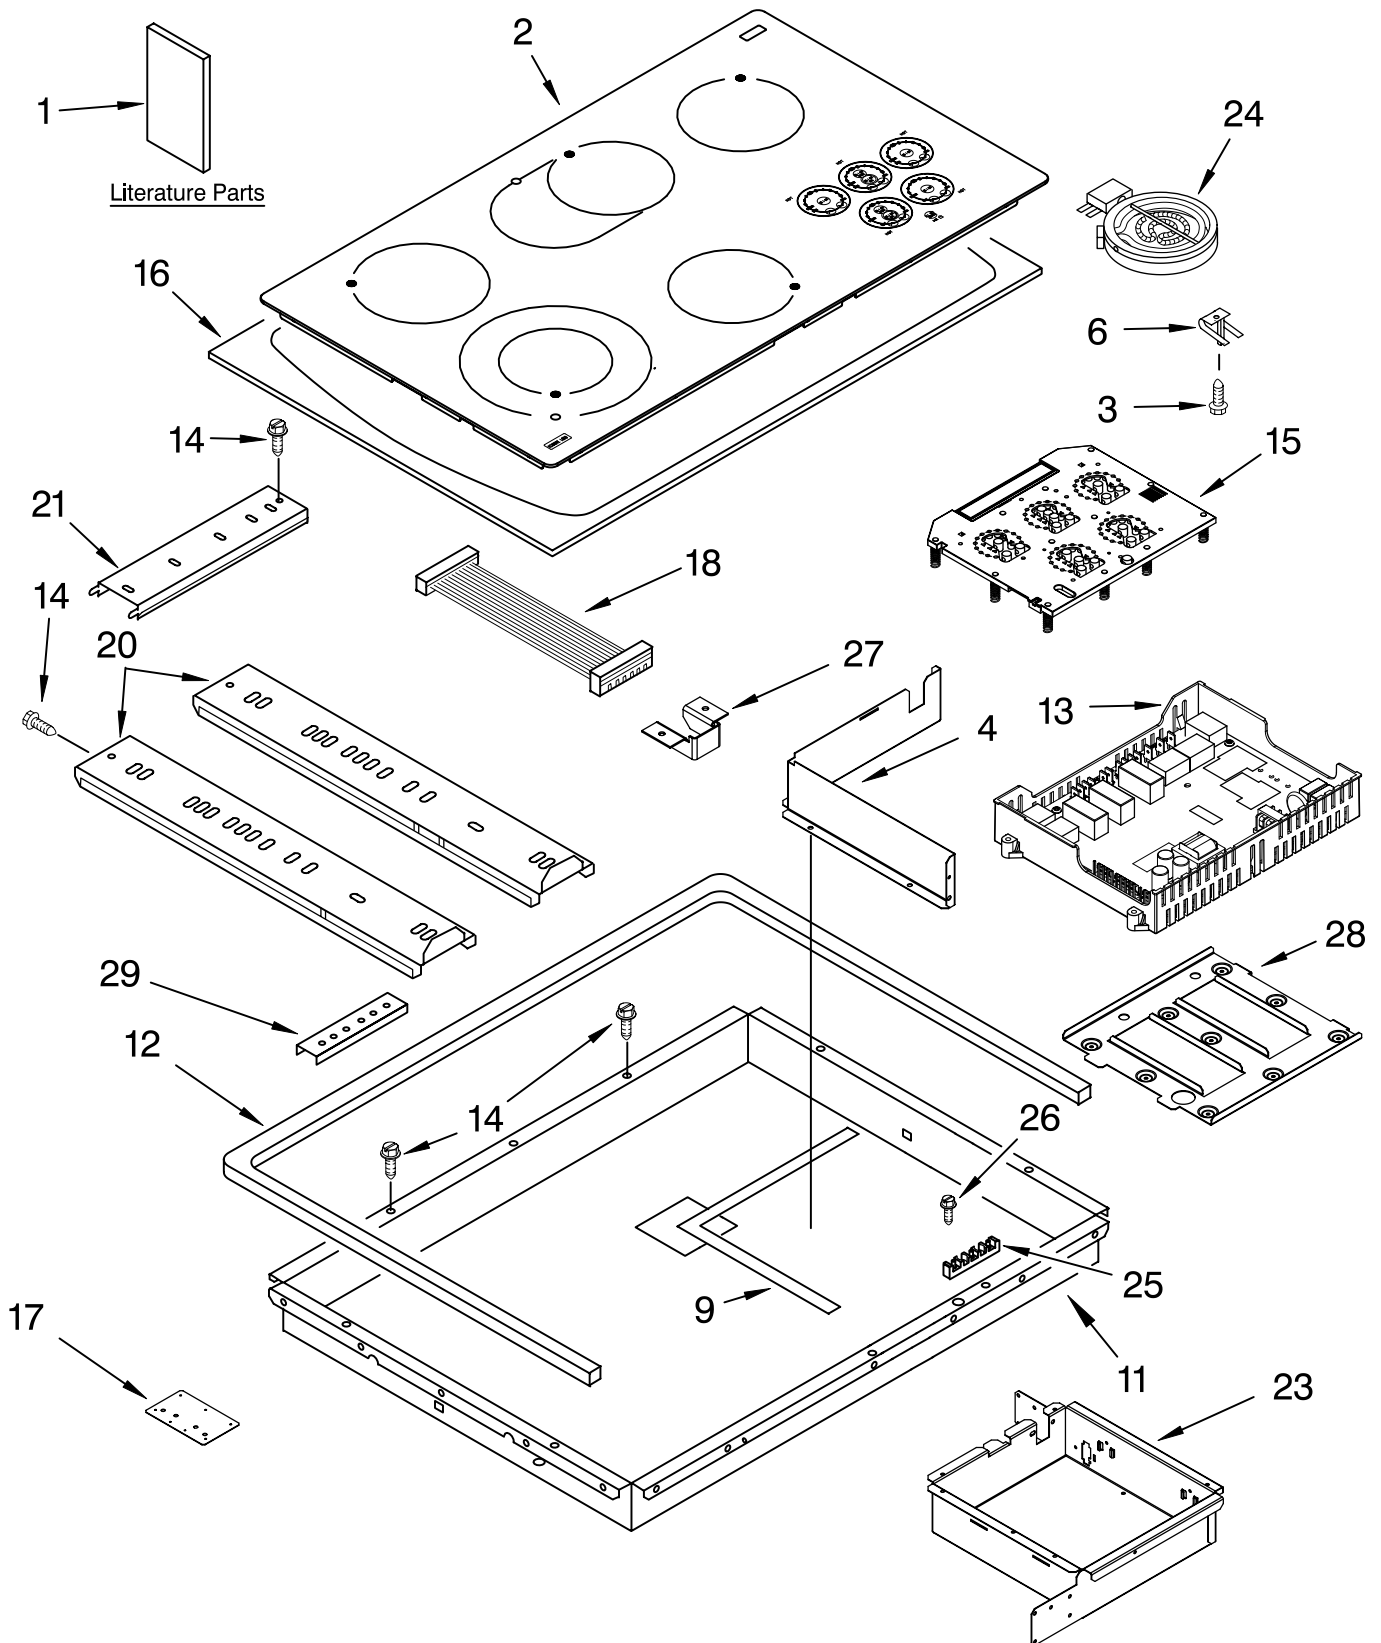

# KitchenAid® COOKTOP PARTS

For Models: KECC568MBL00, KECC568MWW00, KECC568MSS00, KECC568MBB00  
(Black) (Designer White) (S.Steel) (Pure Biscuit)

36" ELECTRIC  
BUILT-IN  
COOKTOP

FOR ORDERING INFORMATION REFER TO PARTS PRICE LIST

# COOKTOP PARTS

For Models: KECC568MBL00, KECC568MWW00, KECC568MSS00, KECC568MBB00  
 (Black) (Designer White) (S.Steel) (Pure Biscuit)

Illus. No.	Part No.	DESCRIPTION
1		Literature Parts
	LIT8285316	Installation Instructions
	LIT8285517	Tech Sheet
	LIT8285368	Use & Care Guide
	LIT3191638	Safe Cooking Tips
2		Cooktop, Glass
	8285315	Black
	8285390	Designer White
	8285392	Stainless Steel
	8285391	Pure Biscuit
3	246119	Screw
4	8285573	Wall, Inside
	3196160	Screw
6	3191791	Spring Locator(10)
9	8285242	Seal, Heat Shield
11	8285184	Box, Burner
12	3192737	Seal, Burner Box
13	8285347	Board, Power
	4449745	Screw
14	3196537	Screw
15	8285583	Board, Control
16	8284628	Frame, Cooktop (S.Steel Only)
17	8285534	Bracket, Bottom
	3196160	Screw
18	8285323	Cable Ass'y
20	8285104	Rail, Element (2)
21	3192269	Rail, Element (1)
23	8285597	Box, Touch Control
	3196160	Screw
24		Element, Surface
	8285233	1000/2400W LF
	8285230	1200W RF-RR
	8285468	1800W CR
	8285231	1500W LR
25	4449868	Block, Terminal
26	3196163	Screw, 10-16 x 7/8
27	8285568	Cover, Harness
	3196160	Screw
28	8285595	Support, Module
29	4455917	Bracket, Mounting
	3400093	Screw