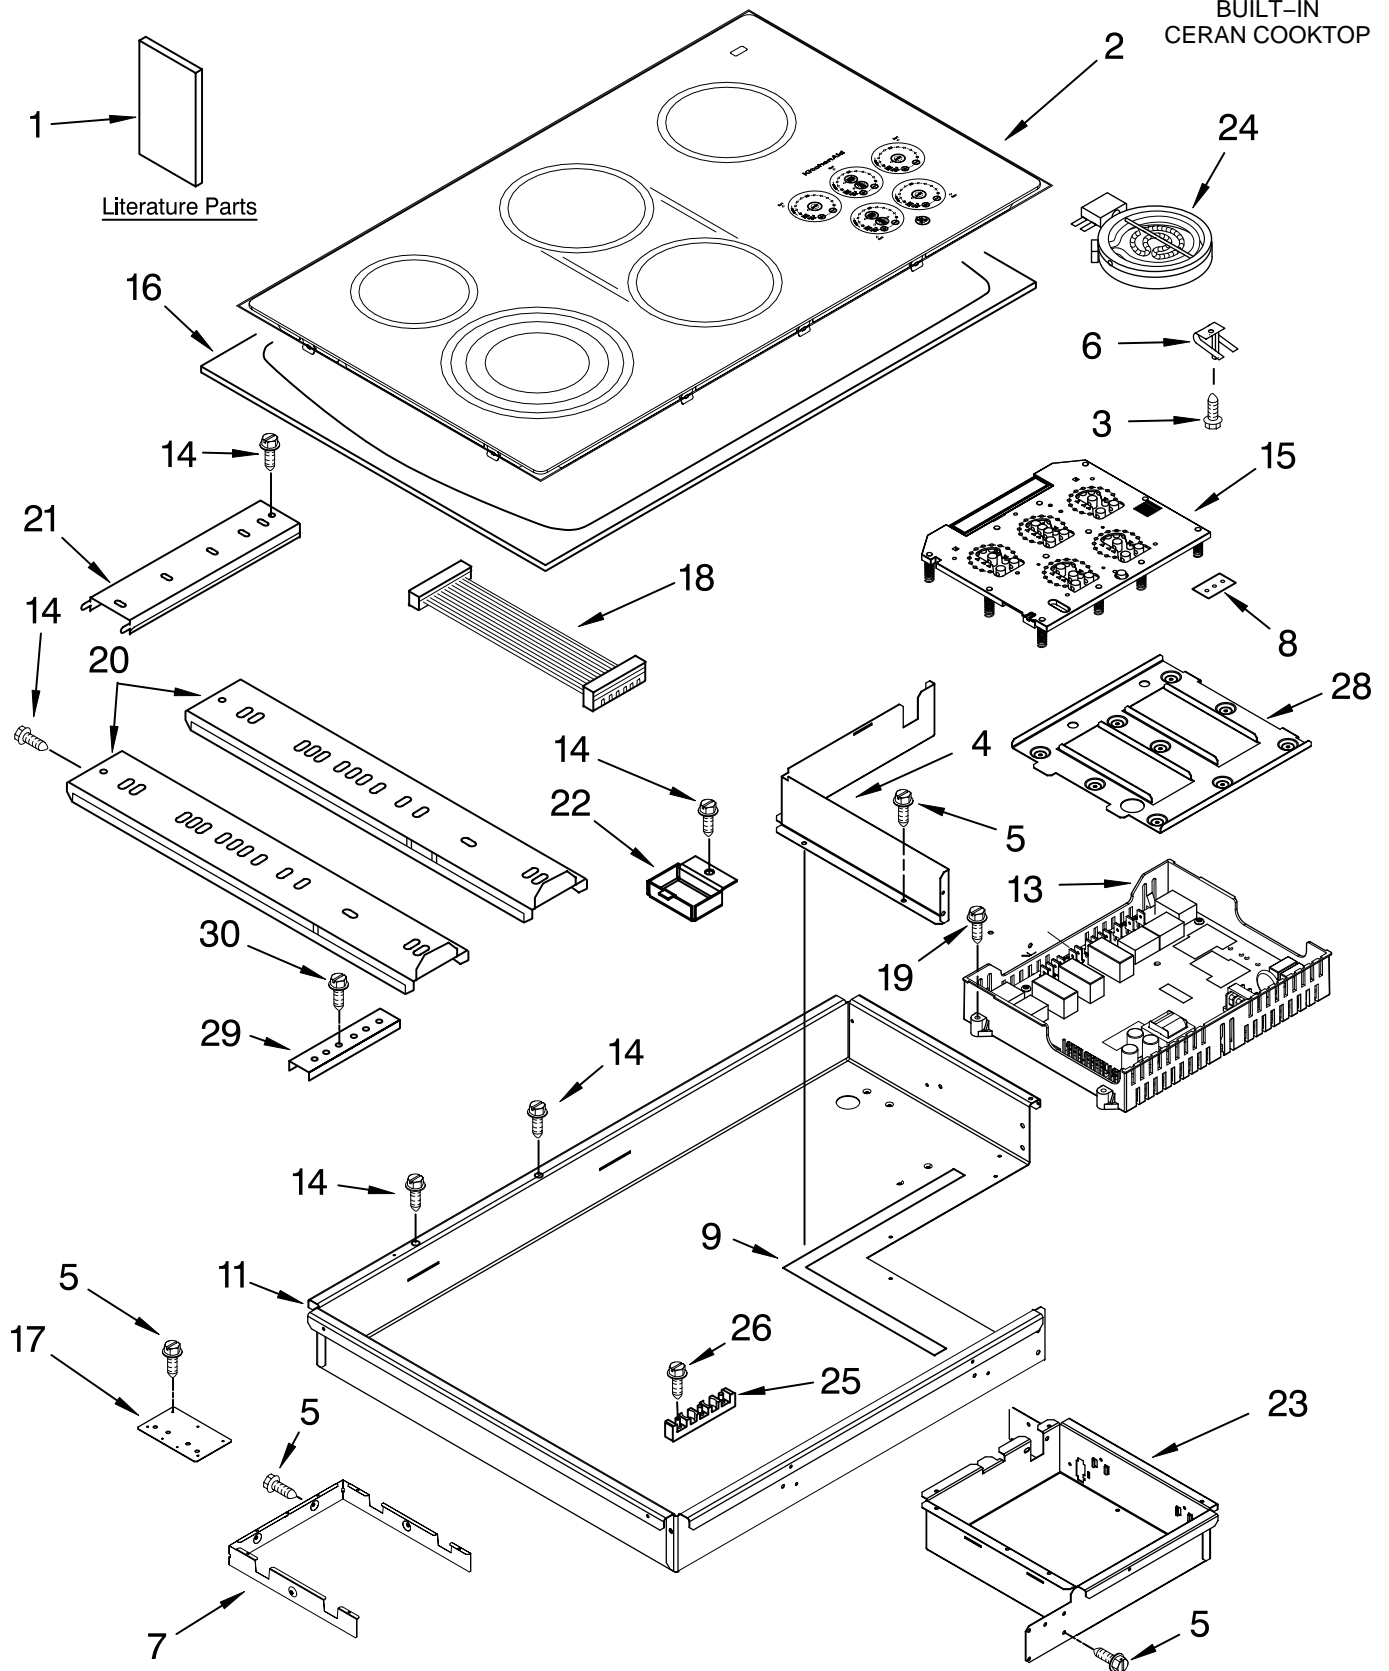

KitchenAid® COOKTOP PARTS

For Models: KECC568RPB01, KECC568RPW01, KECC568RPS01, KECC568RPT01
(Black) (White) (S.Steel) (Biscuit)

36" ELECTRIC
BUILT-IN
CERAN COOKTOP

FOR ORDERING INFORMATION REFER TO PARTS PRICE LIST

COOKTOP PARTS

For Models: KECC568RPB01, KECC568RPW01, KECC568RPS01, KECC568RPT01
 (Black) (White) (S.Steel) (Biscuit)

Illus. No.	Part No.	DESCRIPTION
1		Literature Parts
	8286066	Installation Instructions
	8285425	Wiring Diagram
	8286064	Tech Sheet
	8286608	Use & Care Guide
	3191638	Safer Cooking Tips
	9759133	Safer Cooking Tips
2		Cooktop, Glass
	8286194	Black
	8286195	White
	8286197	Stainless Steel
	8286196	Biscuit
3	246119	Screw
4	8286578	Wall, Inside
5	3196160	Screw
6	9759094	Spring Locator(10)
7	8285817	Shield, Heat
8	3192439	Seal, Switch
9	8285242	Seal, Heat Shield
11	8286555	Box, Burner
13	8285919	Board, Power
14	3196537	Screw
15	8285924	Board, Control
16	8285708	Frame, Cooktop (S.Steel Only)
17	8286535	Bracket, Bottom
18	8285323	Cable Ass'y
19	4449745	Screw
20	8286585	Rail, Element (2)
21	8286345	Rail, Element (1)
22	8285593	Cover, Harness
23	8286576	Box, Touch Control
24		Element, Surface
	8285847	2500/1800/900W LF
	8285230	1200W LR
	8285849	4300W Center
	4453907	1500W RR
25	4449868	Block, Terminal
26	3196163	Screw, 10-16 x 7/8
28	4456922	Support, Module
29	4455917	Bracket, Mounting
30	3400093	Screw

FOR ORDERING INFORMATION REFER TO PARTS PRICE LIST

OPTIONAL PARTS

For Models: KECC568RPB01, KECC568RPW01, KECC568RPS01, KECC568RPT01
(Black) (White) (S.Steel) (Biscuit)

<u>Illus. No.</u>	<u>Part No.</u>	<u>DESCRIPTION</u>
-------------------	-----------------	--------------------