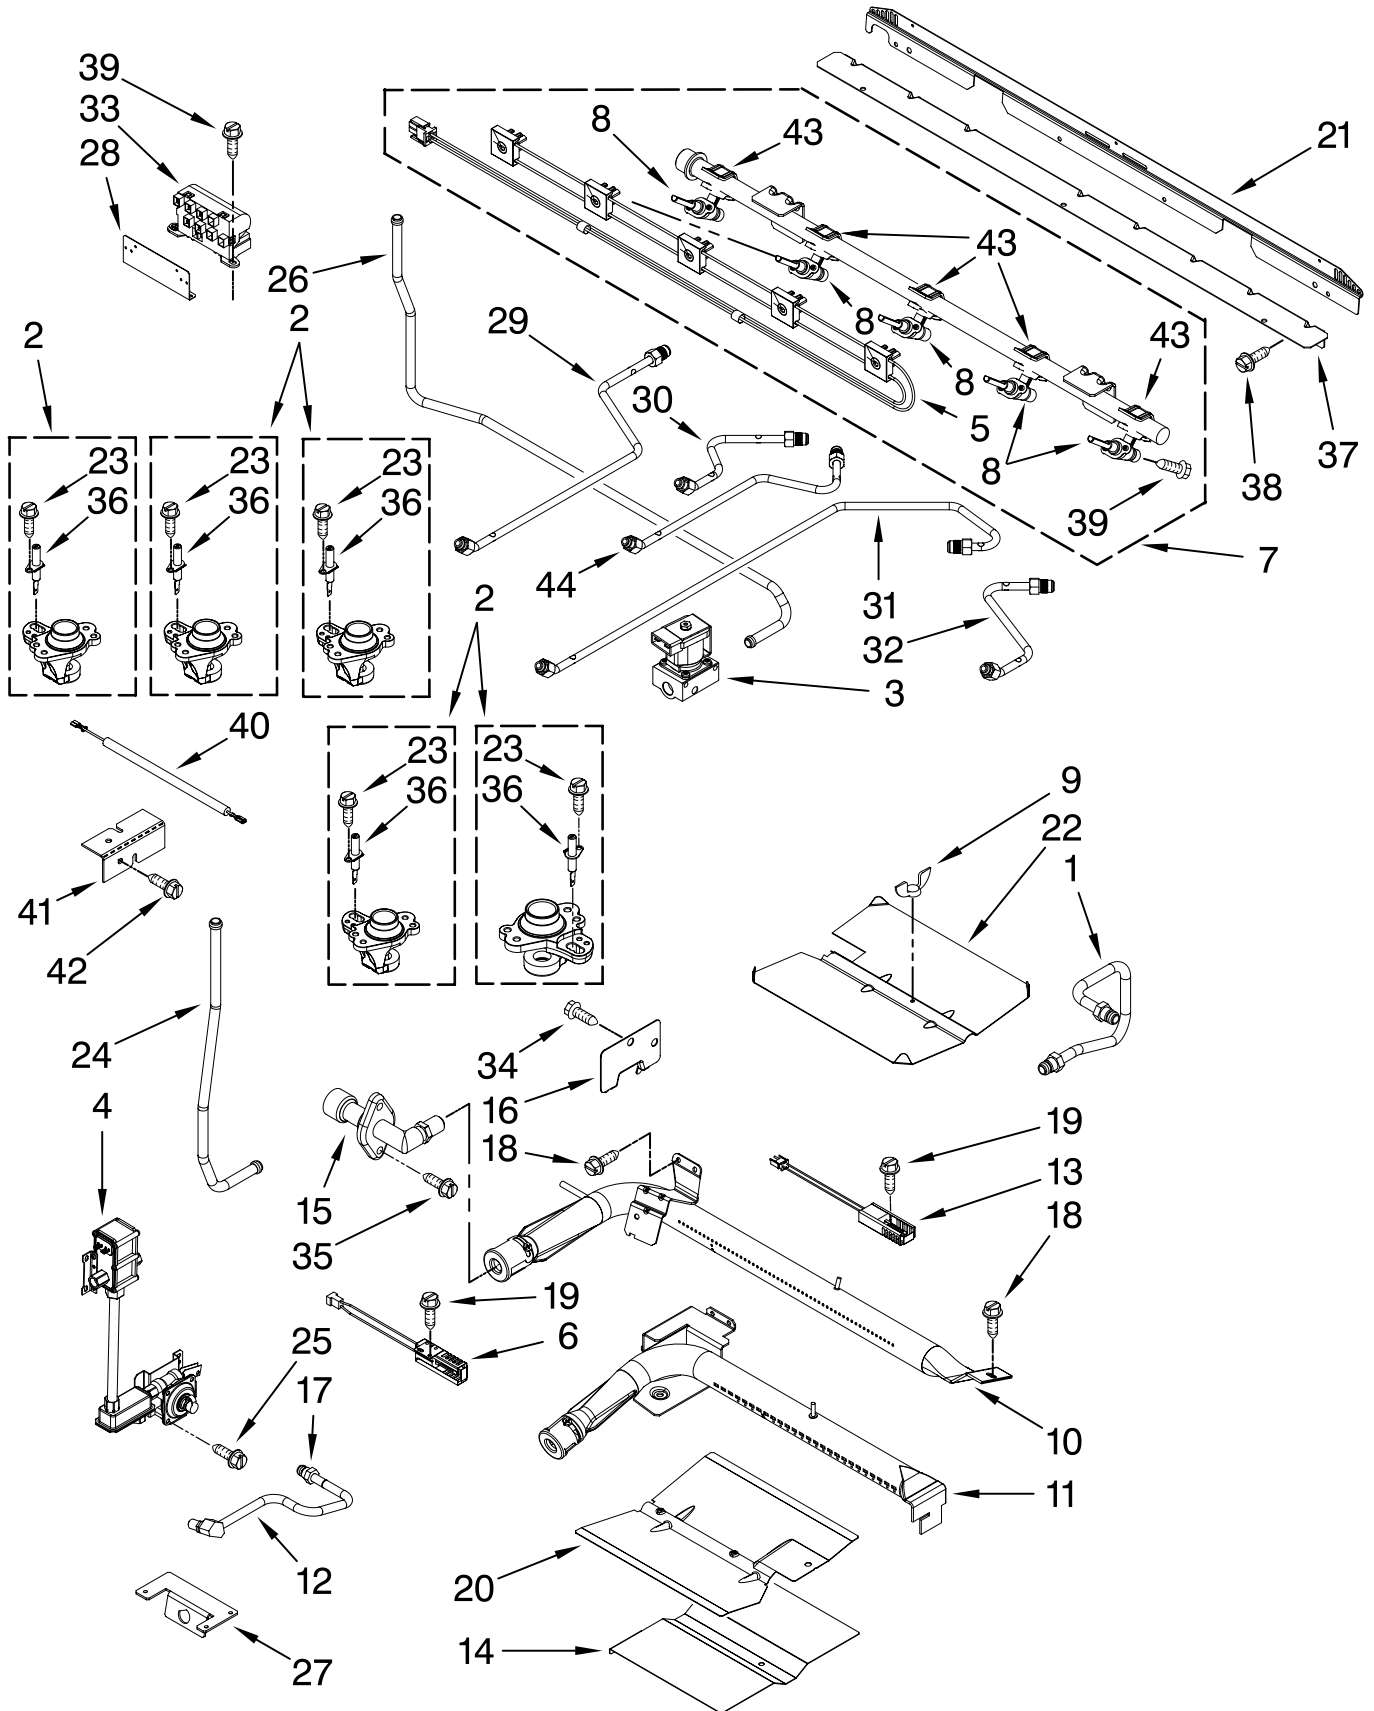

MANIFOLD PARTS

For Models: KGRS505XBL00, KGRS505XWH00, KGRS505XSS00
(Black) (White) (Stainless)

FOR ORDERING INFORMATION REFER TO PARTS PRICE LIST

MANIFOLD PARTS

For Models: KGRS505XBL00, KGRS505XWH00, KGRS505XSS00

(Black)

(White)

(Stainless)

Illus. No.	Part No.	DESCRIPTION	Illus. No.	Part No.	DESCRIPTION	Illus. No.	Part No.	DESCRIPTION
1	W10319002	Tubing, Broil	14	W10298865	Shield, Bake	32	W10323466	Tubing, RF
2		Holder, Orifice	15	W10292293	Fitting, Broiler	33	7431P053-60	Module, Spark
	7527P084-60	LR & RR, 5K	16	4005F421-45	Cover, Igniter	34	7101P434-60	Screw
	7527P081-60	Left Front, 16K	17	7103P195-60	Nut, Mounting	35	7101P502-60	Screw, 10AB x .75
	W10319349	Right Front, 10K	18	7101P461-60	Screw	36		Ignitor
	W10319347	Center, 7.3K	19	7101P282-60	Screw		W10110378	All (Except Fish)
3	9758382	Valve, Shut Off	20	W10272528	Baffle, Bake		W10324015	Fish Electrode
4	W10293834	Valve/Regulator	21	W10343062	Bracket, Manifold RR Cover	37	W10276466	Bracket, Manifold (Bottom)
5	W10204718	Harness, Switch	22	3601F358-45	Baffle, Broil Burner	38	7101P653-60	Screw
6	W10324738	Ignitor, Gas	23	8273062	Screw, Igniter	39	7101P388-60	Screw
7	W10204705	Assembly, Pipe Manifold	24	W10295050	Tubing (Supply Regulator To Shutoff)	40	W10322044	Ext., Electrode
8		Valves	25	7101P426-60	Screw	41	W10324366	Holder, Electrode Ext.
	W10206288	LF/RF, 16K	26	W10295055	Tubing (Supply Shutoff To Manifold)	42	W10217535	Screw (Extension Holder)
	W10206287	LR/RR, 5K	27	W10272520	Bracket, Orifice	43	98017516	Connection, Saddle
	W10298678	Fish Burner	28	W10319059	Bracket, Support (for Spark Module)	44	W10323465	Tubing, Center
9	7103P030-60	Nut	29	W10367022	Tubing, LR	Following Parts Not Illustrated		
10	W10315768	Burner, Broiler	30	W10323463	Tubing, LF		W10328517	Kit, LP Conversion
11	W10272526	Burner, Bake	31	W10323467	Tubing, RR		W10324646	Insulation, Orifice
12		Orifice, Bake						
	W10273106	Upper						
	W10273105	Lower						
13	7432P143-60	Ignitor, Bake						

FOR ORDERING INFORMATION REFER TO PARTS PRICE LIST