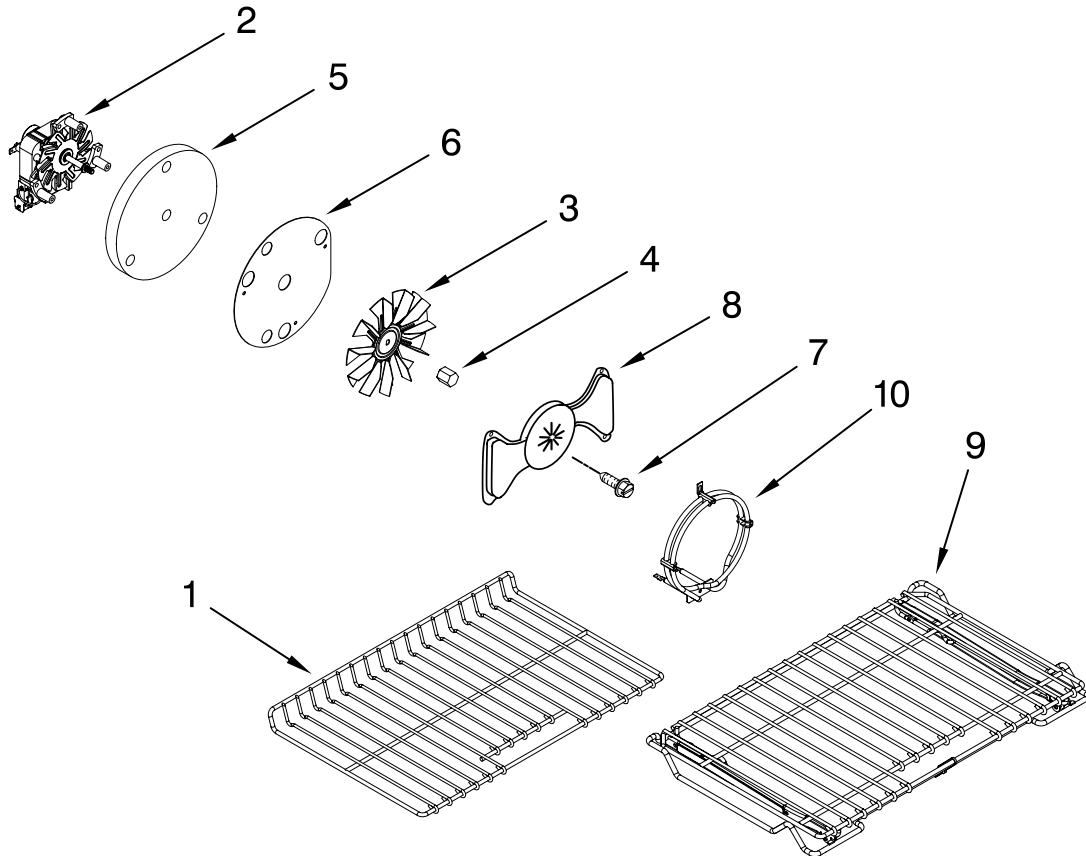

INTERNAL OVEN PARTS

For Models: KGRS505XBL00, KGRS505XWH00, KGRS505XSS00
(Black) (White) (Stainless)

Illus. No.	Part No.	DESCRIPTION
1	W10284950	Rack, Oven
2	W10314406	Motor, Convection
3	W10116351	Blade, Fan
4	W10116349	Nut, Acorn
5	W10274268	Insulation, Convection Motor
6	W10339476	Plate, Mounting (Convection Fan)
7	4449154	Screw
8	W10322230	Baffle, Convection
9	W10273852	Rack, Oven (Telescoping)
10	W10249980	Element, Convect. (120 VAC)

FOR ORDERING INFORMATION REFER TO PARTS PRICE LIST