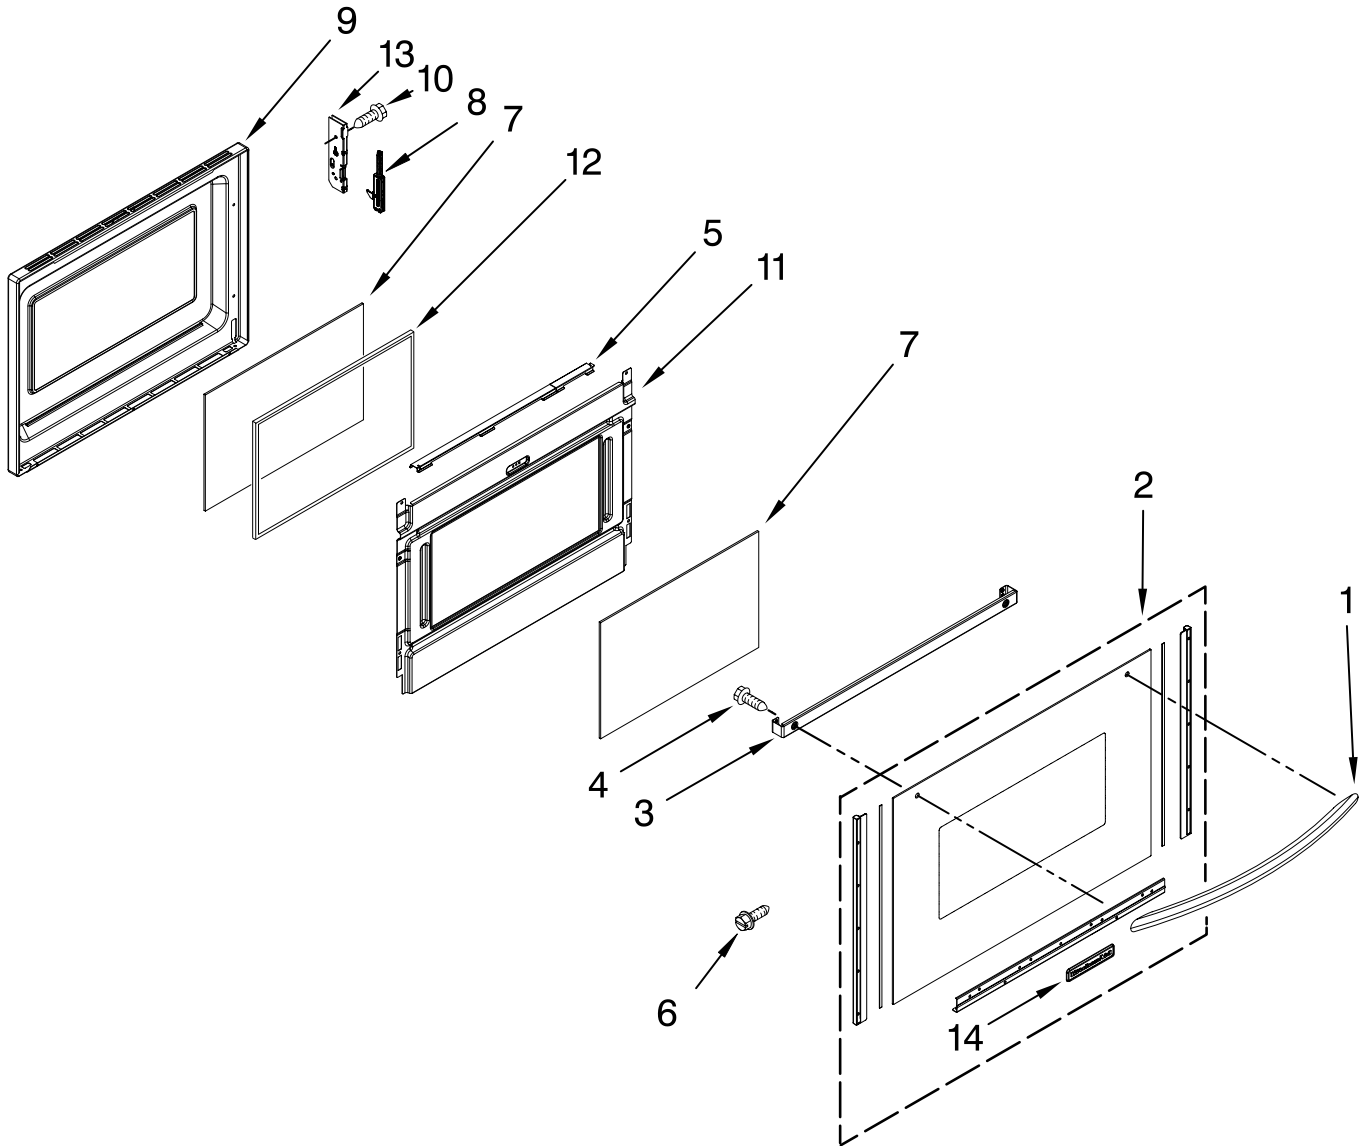

LOWER DOOR PARTS

For Models: KGRS505XBL00, KGRS505XWH00, KGRS505XSS00
(Black) (White) (Stainless)

Illus. No.	Part No.	DESCRIPTION
1		Handle, Door
	W10289075	Black
	W10289074	White
	W10289076	Stainless
2		Assembly, Glass Door
	W10326567	Black
	W10326568	White
	W10326134	Stainless (Stainless Incl. Door Pnl & Badge)

Illus. No.	Part No.	DESCRIPTION
3	W10294695	Bracket, Handle
4	W10317886	Screw, Handle
5	W10272594	Frame, Glass (2)
6	W10292297	Screw W/Washer
7	9757706	Glass, Inner (2)
		Hinge, Door
	W10274495	Right
	W10274496	Left

Illus. No.	Part No.	DESCRIPTION
9	W10292008	Lining, Door
10	4449743	Screw (Receiver)
11	W10287976	Retainer, Insul.
12	W10321285	Insulation, Door
		Receiver
13	W10272328	Right
	W10272329	Left
14	W10046640	Badge

FOR ORDERING INFORMATION REFER TO PARTS PRICE LIST