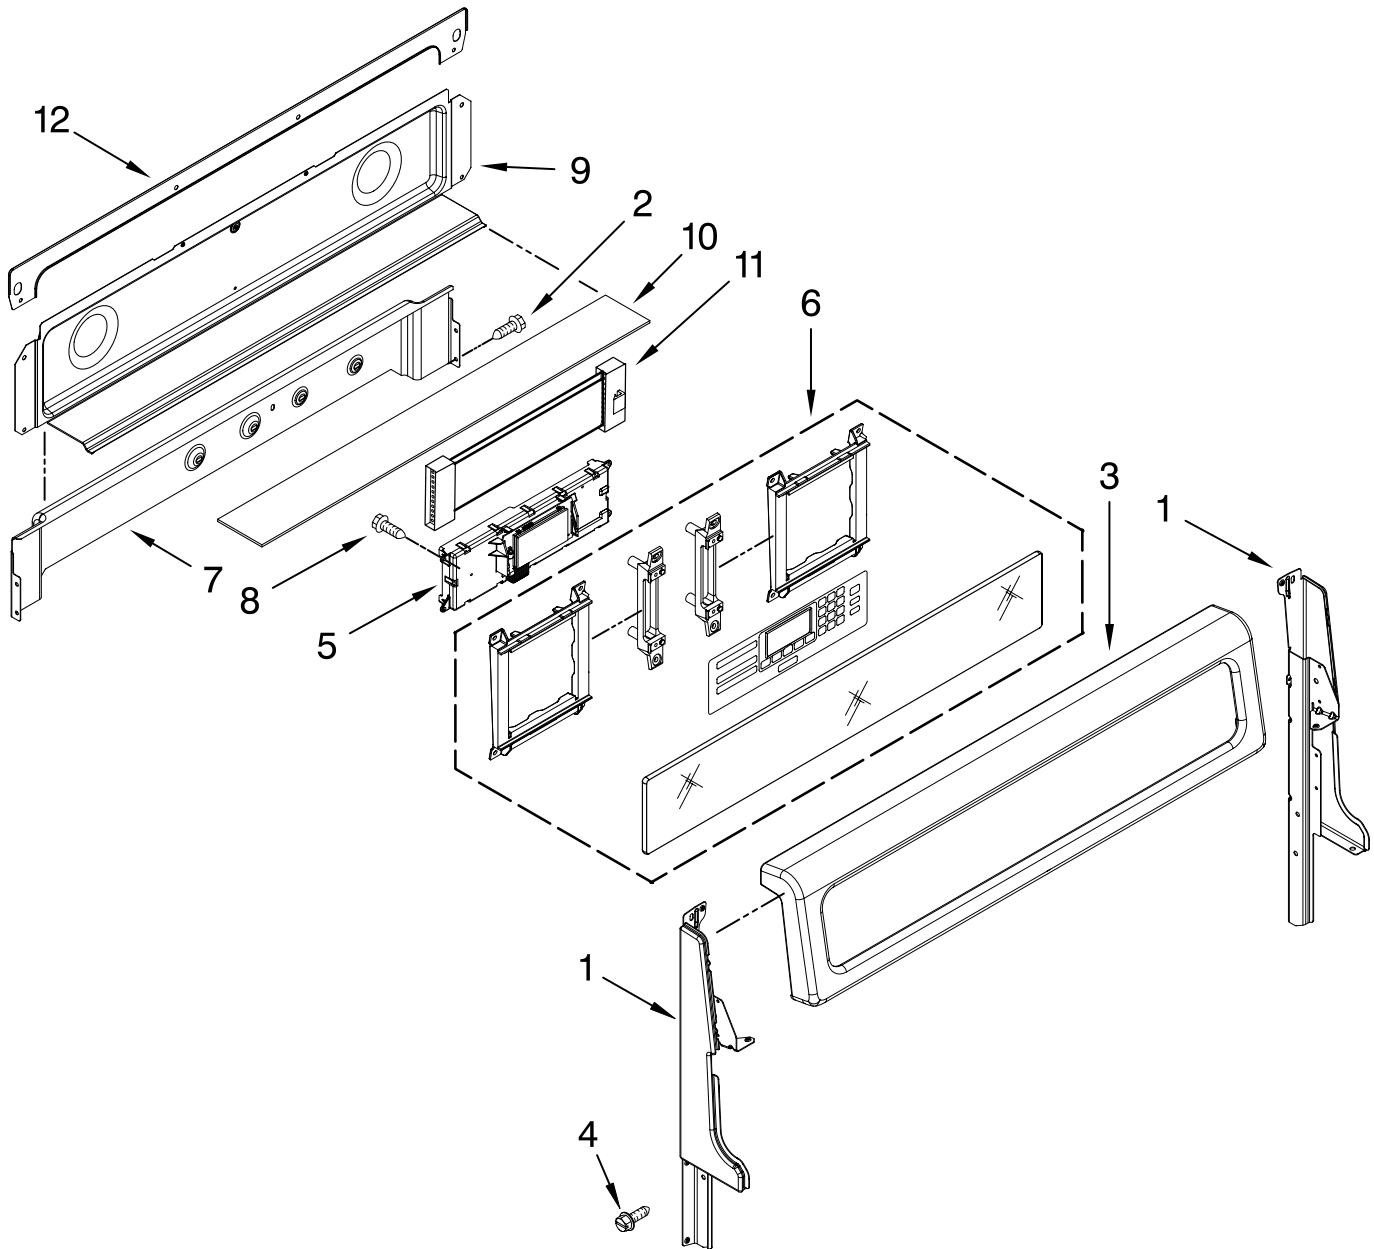

Illus. Part No. No. DESCRIPTION

1	W10345639	Literature Parts Instructions, Installation
	W10291453	Owners Manual
	W10311752	Tech Sheet
	9762761	Brochure, Tips (Safe Cooking)
2	W10299236	Kit, Burner Cap
3		Cooktop
	W10260169	Black
	W10260170	White
	W10330921	Stainless
4		Burners
	8286181	Left & Right Rear
	8286183	Left Front
	8286182	Right Front (12K)
	W10336094	Center Knob, Control
5	W10295130	Black
	W10290522	White
	W10295131	Stainless
6	W10272357	Bracket, Cooktop Support
7	W10311218	Griddle
8	W10260069	Kit, Grate
9		Panel, Manifold
	W10284716	Black
	W10204705	White
	W10284717	Stainless
10	W10333445	Base, Burner Cap (Fish Burner)
11		Kit, Burner Cap (Fish Burner Only)
	W10171140	Black
	W10171137	Gray

FOR ORDERING INFORMATION REFER TO PARTS PRICE LIST

CONTROL PANEL PARTS

For Models: KGRS505XBL00, KGRS505XWH00, KGRS505XSS00
 (Black) (White) (Stainless)

Illus. No.	Part No.	DESCRIPTION
1	W10319109	Support, Backguard Black, Left
	W10319111	Black, Right
	W10319110	White, Left
	W10319112	White, Right
2	7101P426-60	Screw