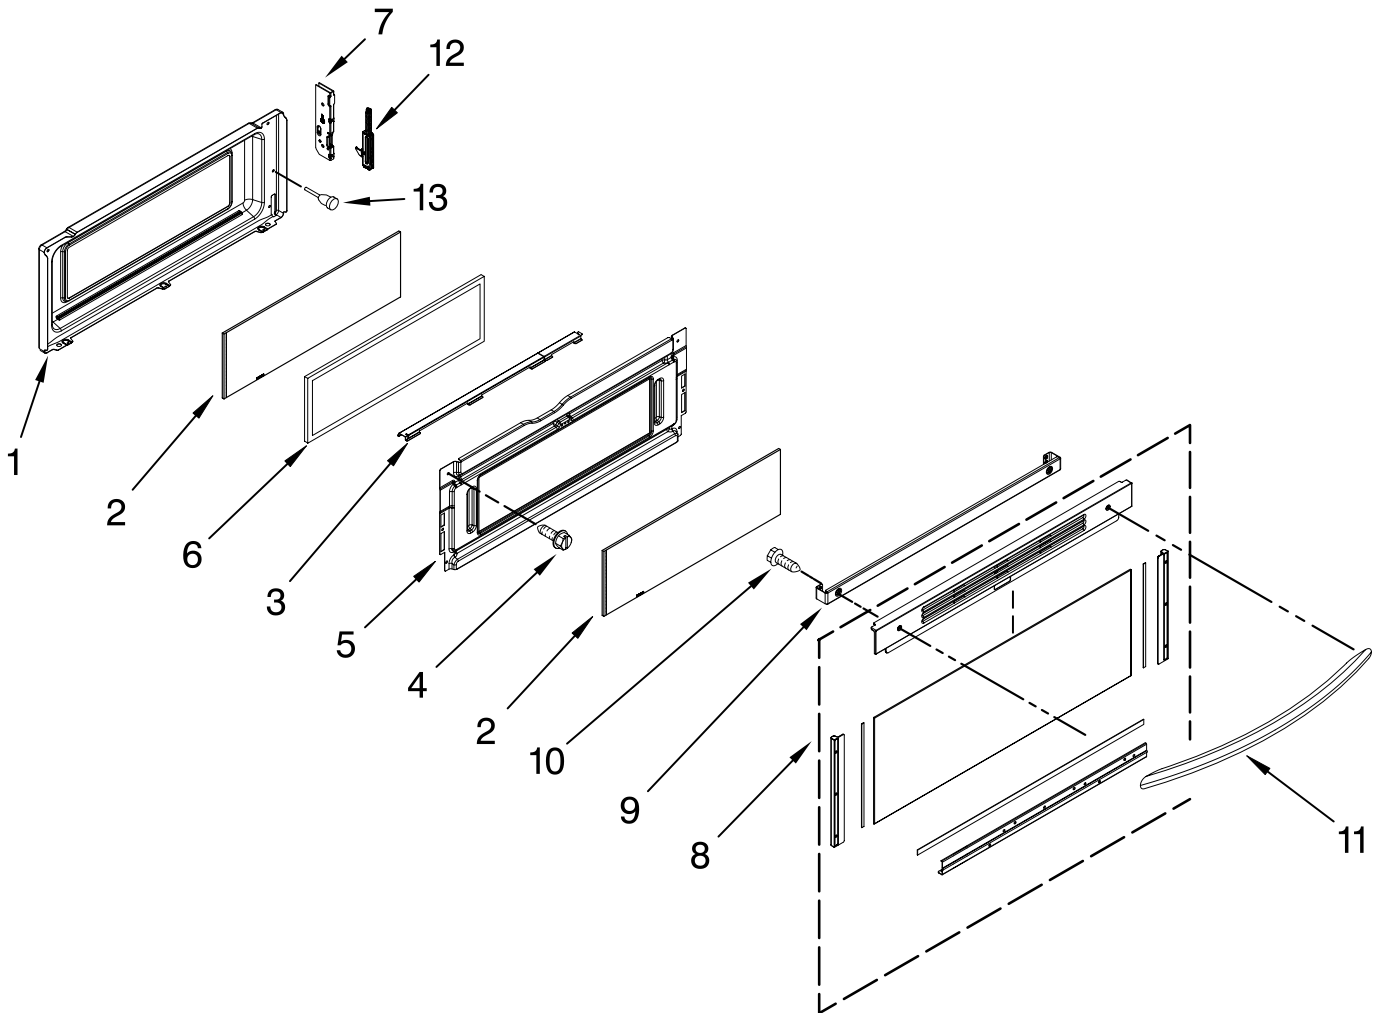

UPPER DOOR PARTS

For Models: KGRS505XBL00, KGRS505XWH00, KGRS505XSS00
(Black) (White) (Stainless)

Illus. No.	Part No.	DESCRIPTION
1	W10292033	Lining, Door
2	W10272707	Glass, Inner (2)
3	W10272708	Frame, Glass
4	W10292297	Screw W/Washer
5	W10333856	Retainer, Insul.
6	W10321271	Insulation, Door
7	W10277006	Receiver

Illus. No.	Part No.	DESCRIPTION
8		Assembly, Glass Door
	W10322723	Black
	W10322722	White
	W10326119	Stainless (Stainless Incl. Door Panel)
9	W10294695	Bracket, Handle
10	W10317886	Screw, Handle

Illus. No.	Part No.	DESCRIPTION
11		Handle, Door
	W10289075	Black
	W10289074	White
	W10289076	Stainless
12		Hinge, Door
	W10274500	Left
	W10274499	Right
13	8016P022-60	Bumper, Door

FOR ORDERING INFORMATION REFER TO PARTS PRICE LIST