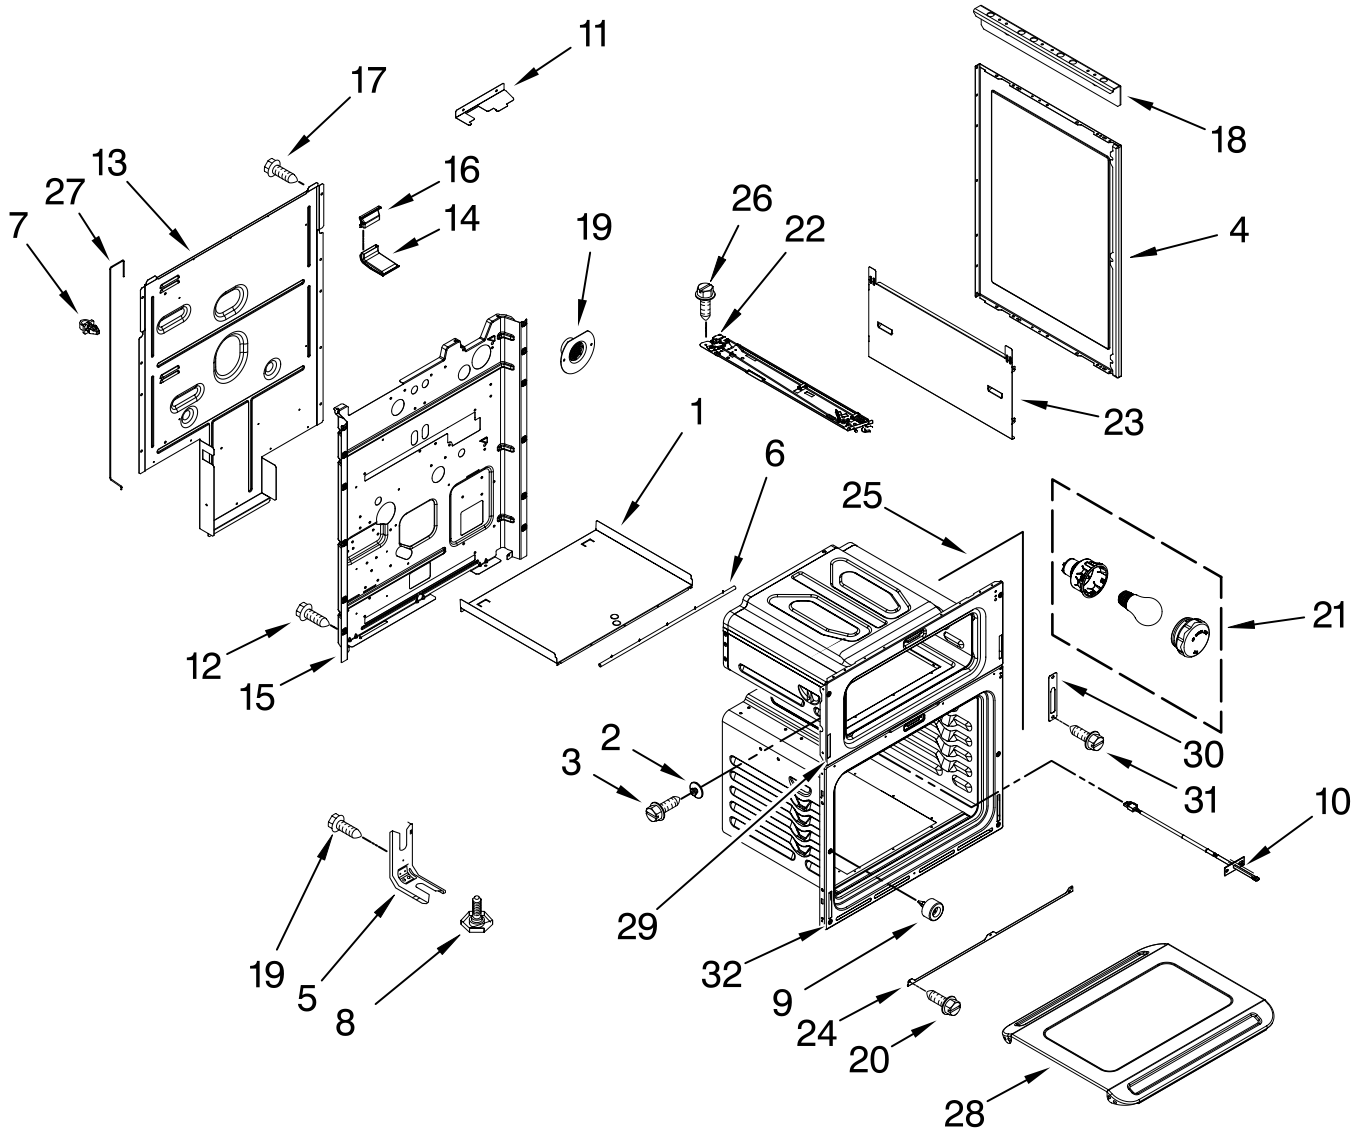

CHASSIS PARTS

For Models: KGRS505XBL00, KGRS505XWH00, KGRS505XSS00
(Black) (White) (Stainless)

FOR ORDERING INFORMATION REFER TO PARTS PRICE LIST

CHASSIS PARTS

For Models: KGRS505XBL00, KGRS505XWH00, KGRS505XSS00
(Black) (White) (Stainless)

Illus. No.	Part No.	DESCRIPTION	Illus. No.	Part No.	DESCRIPTION	Illus. No.	Part No.	DESCRIPTION
1	W10318912	Shield, Gemini	14		Assembly, Flue	28	W10292551	Pan, Oven Bottom
2	W10237689	Spacer, Side Panel		W10311326	Upper	29	W10308655	Front, Main (Upper)
3	W10267456	Screw, Shoulder Panel, Side		W10272519	Lower			Cover, Hinge
4	W10330375	Black	15	W10260580	Back, Main	30	W10333442	Upper
	W10330376	White	16		Assy., Flue Outlet		W10331306	Lower, Left
5	3801F656-51	Bracket, Anti-Tip		W10321446	Upper	31	4449040	Screw
6	W10319000	Gasket, Gemini Oven Shield	17	W10261387	Screw	32	W10308654	Front, Main
7	W10284945	Guide, Rod	18	W10319087	Bracket, End Post Support		W10331307	Lower, Right (Lower)
8	7101P507-60	Foot, Leveler (4)	19	7101P485-60	Screw	INSULATION		
9	W10105790	Screw, Bumper	20	4449743	Screw		W10324645	Insulation, Floor
10	7430P044-60	Probe, Sensor	21	W10323374	Assembly, Light			Insulation, Upper
11	W10268558	Cover, Lower Wire	22	W10341088	Lock, Door		W10318910	Wrapper
12	7101P426-60	Screw	23	W10253471	Shield, Side Insul		W10318918	Back
13	W10261387	Cover, Main Wire	24	W10299886	Trim, Kickplate			Insulation, Lower
			25		Gasket, Oven Door		W10318911	Wrapper
				W10318928	Upper		W10204081	Back
				W10269069	Lower			
			26	7101P375-60	Screw (Door Lock)			
			27	W10284949	Rod, Shutoff			

FOR ORDERING INFORMATION REFER TO PARTS PRICE LIST