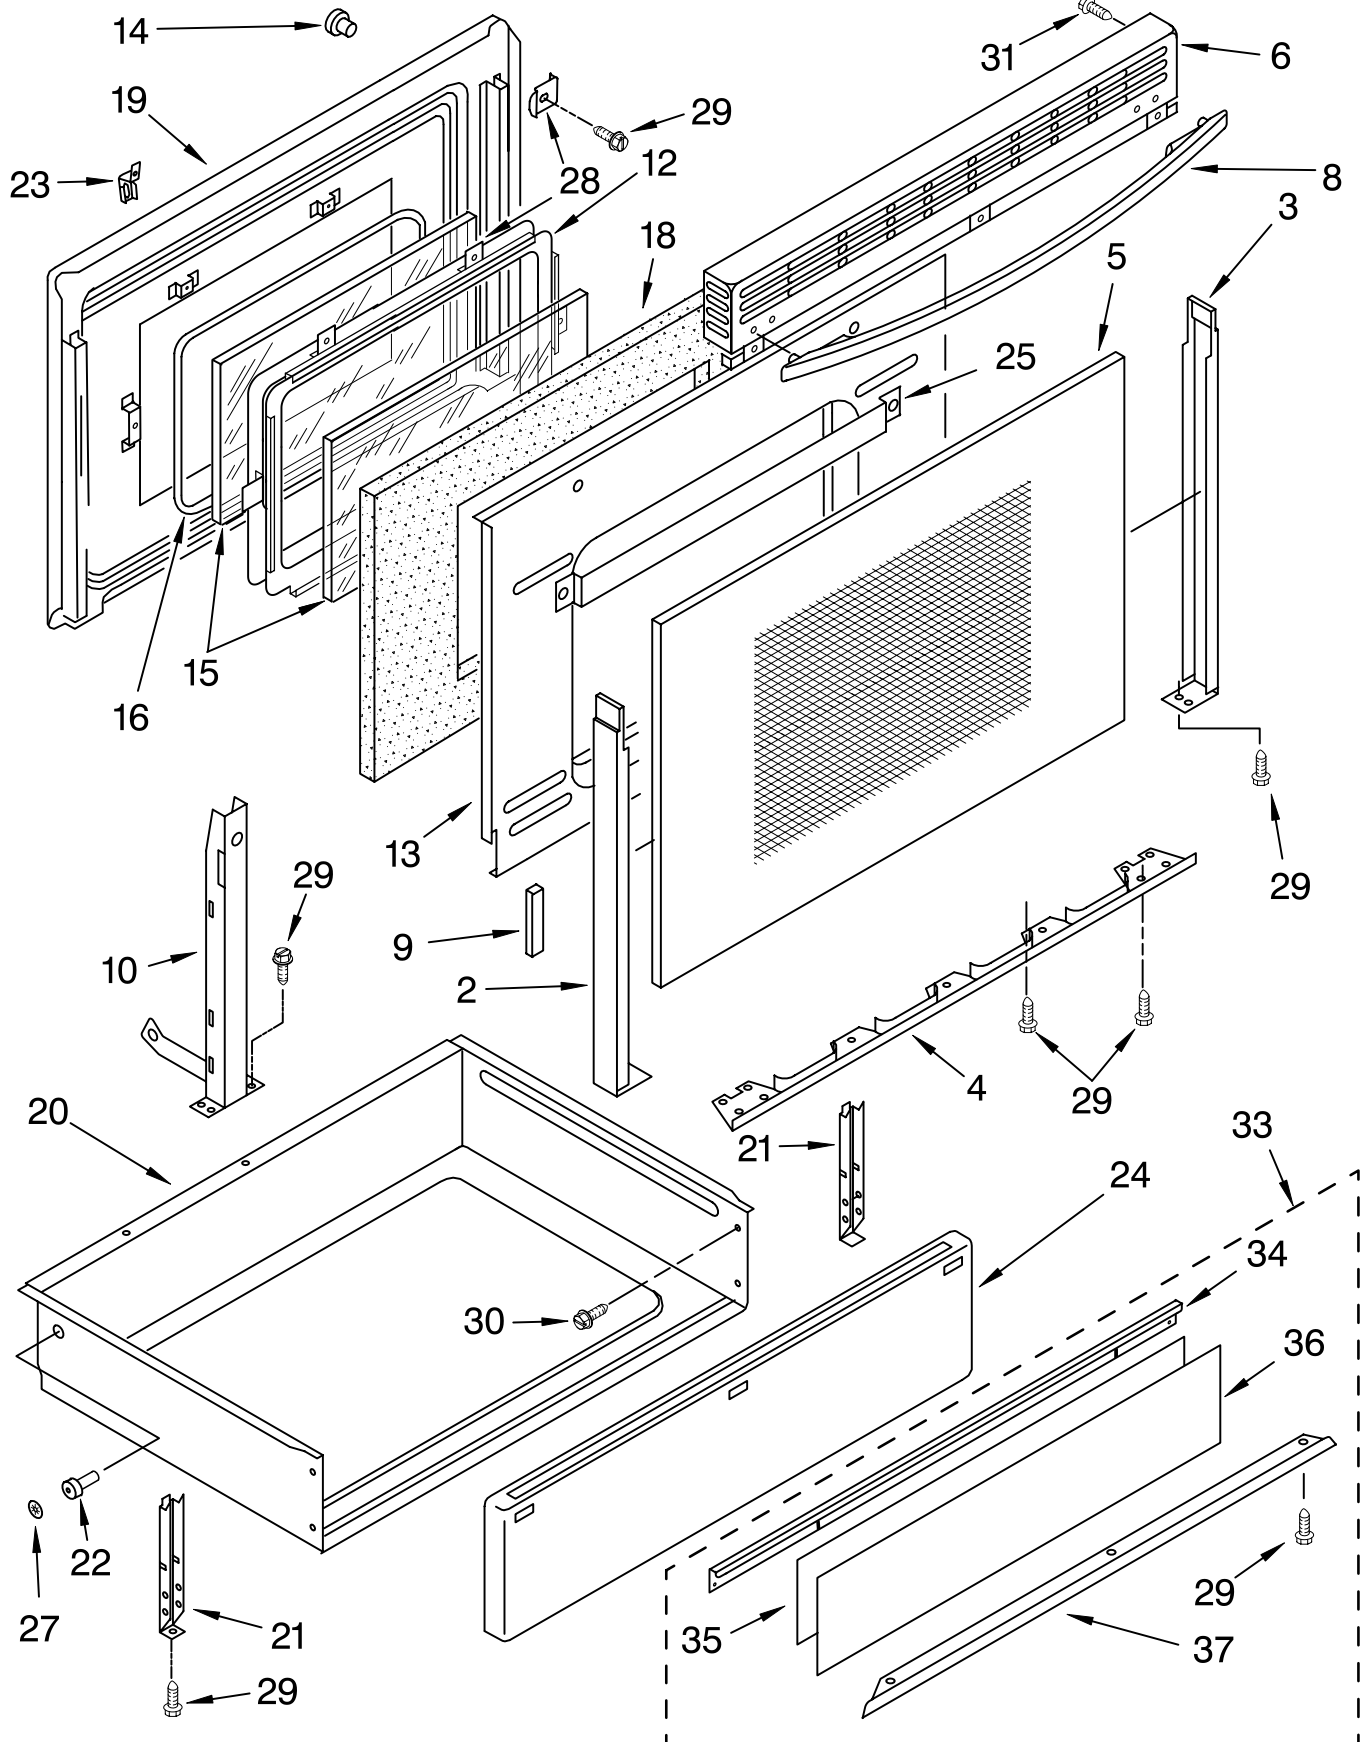

DOOR AND DRAWER PARTS

For Models: KGRT607HWH5, KGRT607HBT5, KGRT607HBS5, KGRT607HBL5
(White) (Biscuit) (Stainless Steel) (Black)

FOR ORDERING INFORMATION REFER TO PARTS PRICE LIST