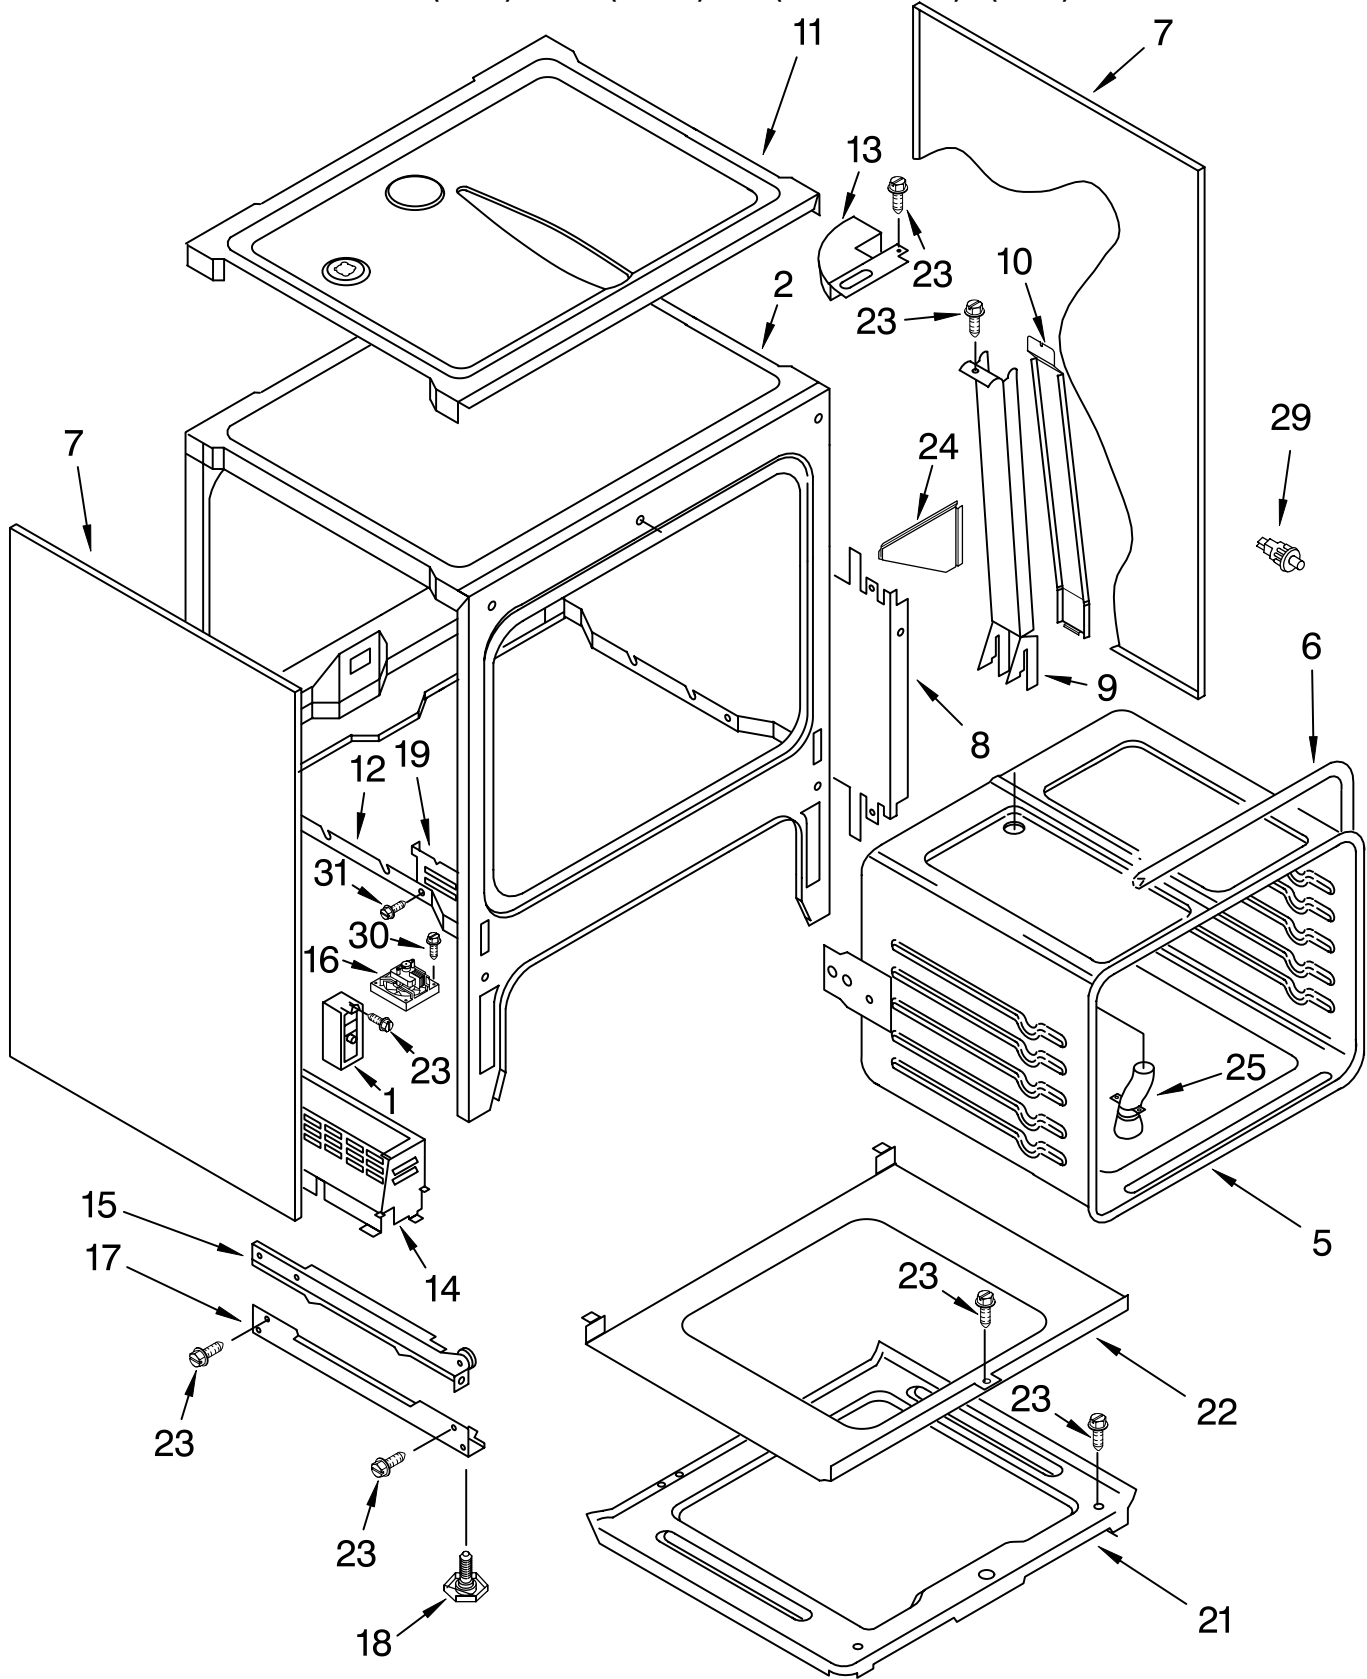

OVEN CHASSIS PARTS

For Models: KGRT607HWH5, KGRT607HBT5, KGRT607HBS5, KGRT607HBL5
(White) (Biscuit) (Stainless Steel) (Black)

FOR ORDERING INFORMATION REFER TO PARTS PRICE LIST

OVEN CHASSIS PARTS

For Models: KGRT607HWH5, KGRT607HBT5, KGRT607HBS5, KGRT607HBL5
(White) (Biscuit) (Stainless Steel) (Black)

Illus. No.	Part No.	DESCRIPTION
1	8053421 98997	Module, Spark Clip
2	9750514GM	Chassis, Front
5	9753335GM	Oven Liner
6	9755179	Gasket Oven
7		Oven, Side L or R
	9781907PW	White
	9781907PB	Black
	9781907PC	Biscuit
8	9780664	Shield, Insulation
9	9751789	Fan Duct, Side
10	9782329	Duct
11	9752637	Burner Box
12	9752735	Retainer, Insulation
13	9751653	Duct, Top
14	9751060	Support, Fan
15	9750223	Drawer Rail, Left
	9750224	Drawer Rail, Right
16	9751020	Motor, Fan
17	9750147	Bottom Rail (2)
18	312701	Foot, (4)
19	9782005	Hinge, Door L or R
21	9782051	Shield, Drawer
22	9782050	Plate, Reflectance
23	9780265	Screw, 10-16 x 3/8
24	9782326	Shield, Heat
25	9751592	Vent Tube
29	9781581	Door Switch
30	9751808	Screw, 8-18 x 1
31	9780270	Screw, 8-18 x 3/8

FOR ORDERING INFORMATION REFER TO PARTS PRICE LIST