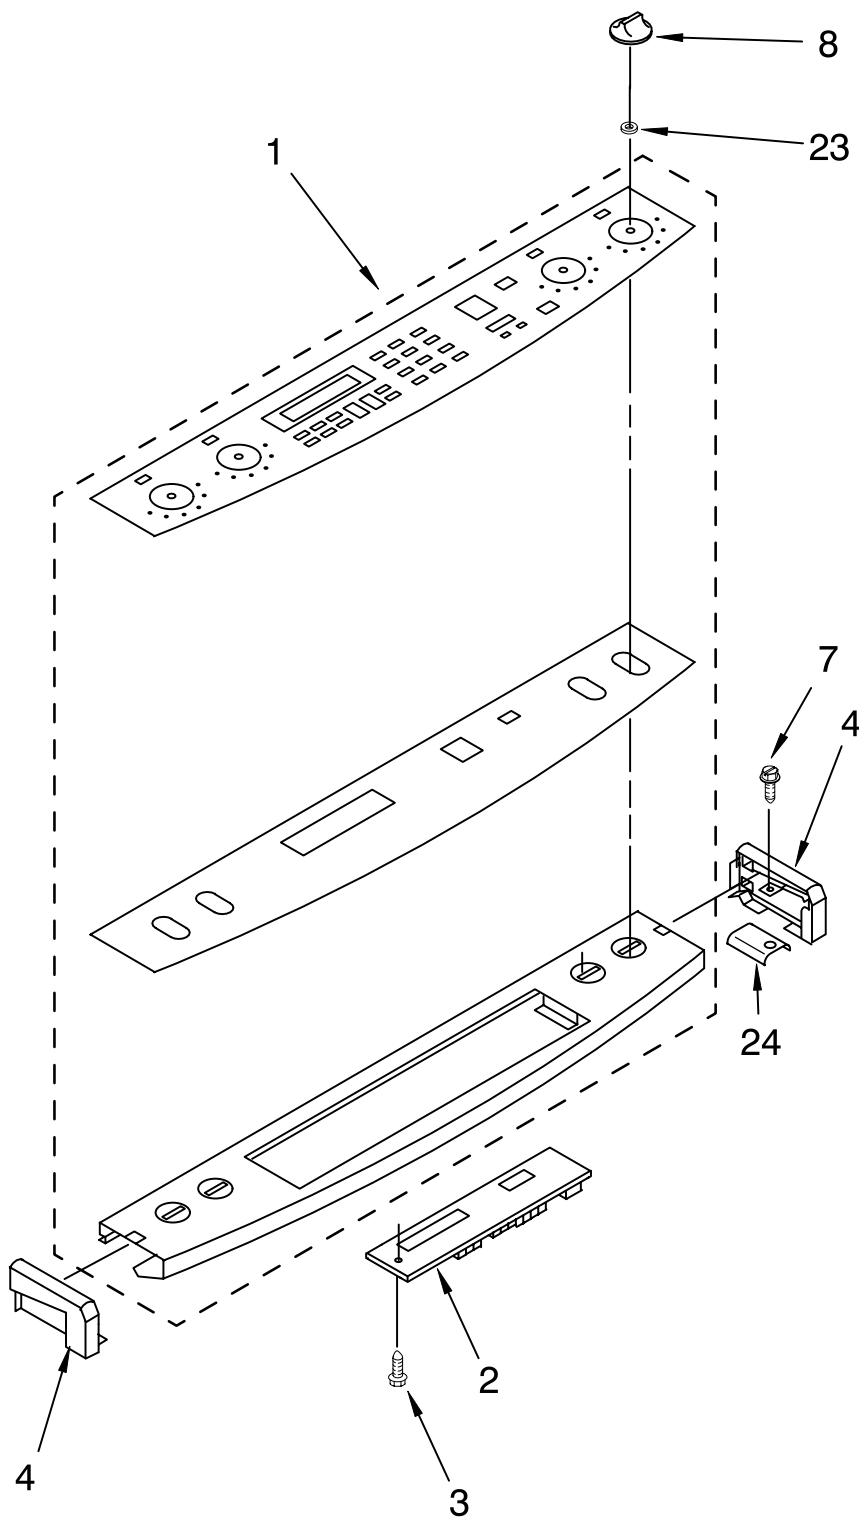

FOR ORDERING INFORMATION REFER TO PARTS PRICE LIST

COOKTOP BURNER PARTS

For Models: KGRT607HWH5, KGRT607HBT5, KGRT607HBS5, KGRT607HBL5
(White) (Biscuit) (Stainless Steel) (Black)

Illus. No.	Part No.	DESCRIPTION	Illus. No.	Part No.	DESCRIPTION	Illus. No.	Part No.	DESCRIPTION
1		Burner Base W/Orifices	7		Valve, Burner	16		Orifice, Burner
	9754183	6K RF-LR		9753045	6K RF-LR Red Stem		9753928	6K RF-LR
	9754189	12K RR		9753044	12K RR Black Stem		9753929	12K RR
	9754192	14K LF		9753614	14K LF Plain Stem		9753930	14K LF
2	9753610	Tubing, Burner(RF)	8	3185829	Bolt, Gas Valve(4)	18	9751854	Tubing, Flex
3	9753611	Tubing, Burner(RR)	9	9752994	Spark Switch & Harness Assembly	19		Head, Burner
4	9753608	Tubing, Burner(LF)	11		Manifold		8273216	6K RF-LR
5	9753609	Tubing, Burner(LR)		9754116L	Left Hand		8273214	12K RR
6	9754148	Tubing, Manifold		9754116R	Right Hand		4455849	14K LF
			13	9754215	Electrode		9754136	Pad, Burner Ring
						20	8281147	Screw, 8-18 x 5/8

FOR ORDERING INFORMATION REFER TO PARTS PRICE LIST

CONTROL PANEL PARTS

For Models: KGRT607HWH5, KGRT607HBT5, KGRT607HBS5, KGRT607HBL5
 (White) (Biscuit) (Stainless Steel) (Black)

Illus. No.	Part No.	DESCRIPTION
1		Console, Glass
	9781973CW	White
	9781973CB	Black
	9781973CC	Biscuit
2	9781980	Timer, Electronic
3	9780271	Screw, 8-18 x 1/4
4		End Cap
		Right Hand
	9751280FW	White
	9751280FB	Black
	9751280FC	Biscuit
		Left Hand
	9751279FW	White
	9751279FB	Black
	9751279FC	Biscuit
7	9780265	Screw, 10-16 x 3/8
8		Knobs, Control
	9751199FW	White
	9751199FF	Black
	9751199FC	Biscuit
23	3191387	Seal, Switch
24	9781488	Spacer, Bottom Trim