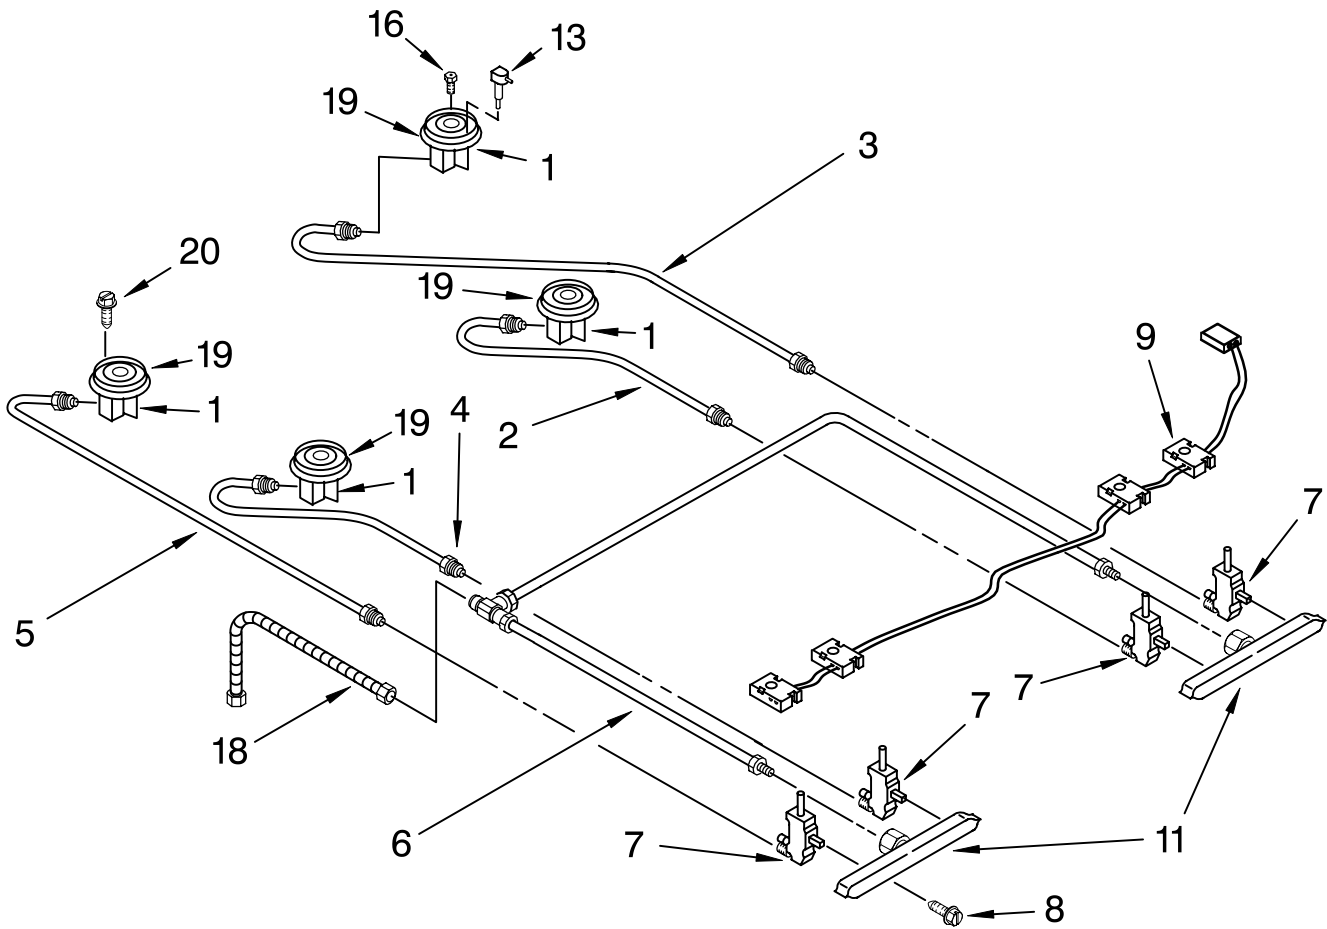

FOR ORDERING INFORMATION REFER TO PARTS PRICE LIST

COOKTOP BURNER PARTS

For Models: KGRT607HWH5, KGRT607HBT5, KGRT607HBS5, KGRT607HBL5
(White) (Biscuit) (Stainless Steel) (Black)

Illus. No.	Part No.	DESCRIPTION	Illus. No.	Part No.	DESCRIPTION	Illus. No.	Part No.	DESCRIPTION
1		Burner Base W/Orifices	7		Valve, Burner	16		Orifice, Burner
	9754183	6K RF-LR		9753045	6K RF-LR Red Stem		9753928	6K RF-LR
	9754189	12K RR		9753044	12K RR Black Stem		9753929	12K RR
	9754192	14K LF		9753614	14K LF Plain Stem		9753930	14K LF
2	9753610	Tubing, Burner(RF)	8	3185829	Bolt, Gas Valve(4)	18	9751854	Tubing, Flex
3	9753611	Tubing, Burner(RR)	9	9752994	Spark Switch & Harness Assembly	19		Head, Burner
4	9753608	Tubing, Burner(LF)	11		Manifold		8273216	6K RF-LR
5	9753609	Tubing, Burner(LR)		9754116L	Left Hand		8273214	12K RR
6	9754148	Tubing, Manifold		9754116R	Right Hand		4455849	14K LF
			13	9754215	Electrode		9754136	Pad, Burner Ring
						20	8281147	Screw, 8-18 x 5/8

FOR ORDERING INFORMATION REFER TO PARTS PRICE LIST

CONTROL PANEL PARTS

For Models: KGRT607HWH5, KGRT607HBT5, KGRT607HBS5, KGRT607HBL5
 (White) (Biscuit) (Stainless Steel) (Black)

Illus. No.	Part No.	DESCRIPTION
1		Console, Glass
	9781973CW	White
	9781973CB	Black
	9781973CC	Biscuit
2	9781980	Timer, Electronic
3	9780271	Screw, 8-18 x 1/4
4		End Cap
		Right Hand
	9751280FW	White
	9751280FB	Black
	9751280FC	Biscuit
		Left Hand
	9751279FW	White
	9751279FB	Black
	9751279FC	Biscuit
7	9780265	Screw, 10-16 x 3/8
8		Knobs, Control
	9751199FW	White
	9751199FF	Black
	9751199FC	Biscuit
23	3191387	Seal, Switch
24	9781488	Spacer, Bottom Trim