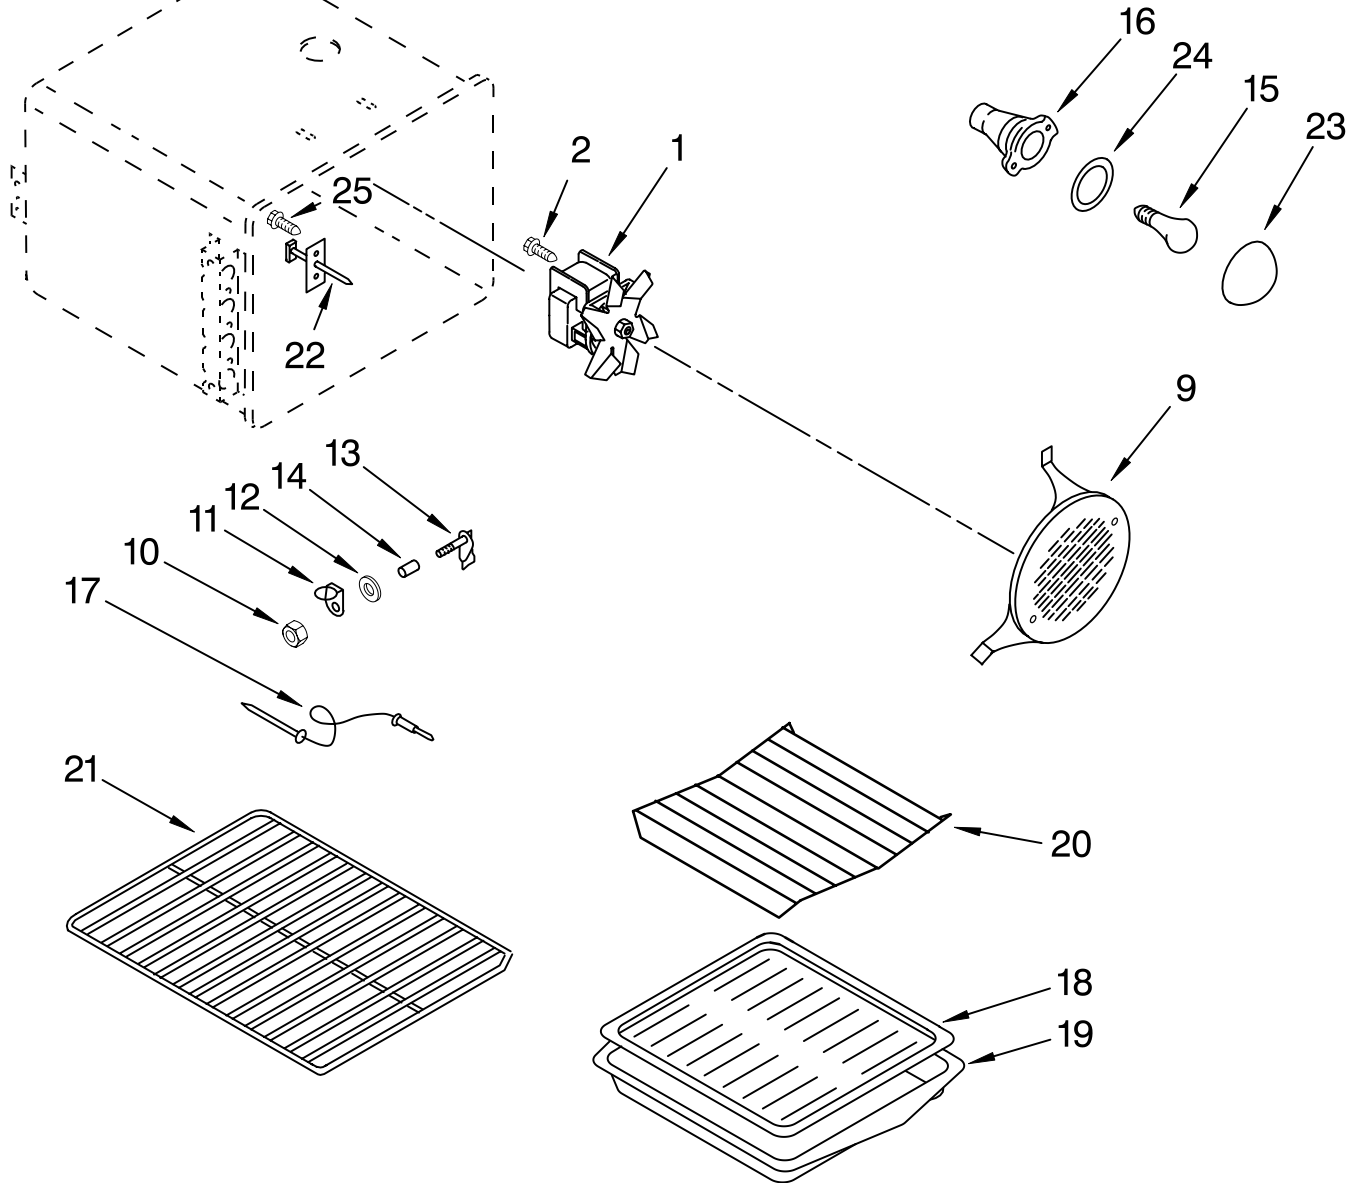

OVEN PARTS

For Models: KGRT607HWH5, KGRT607HBT5, KGRT607HBS5, KGRT607HBL5
(White) (Biscuit) (Stainless Steel) (Black)

Illus. No.	Part No.	DESCRIPTION
1	9781543	Assembly, Fan
2	9780272	Screw, 10-16 x 1/2
9	9751904GM	Baffle, Convection
	9780270	Screw, (2) 8 x 3/8
10	4167277	Lock-Nut, Cvr.Jack
11	4167266	Jack Cover
12	305289	Gasket

Illus. No.	Part No.	DESCRIPTION
13	4173575	Receptacle, Probe
14	3179672	Spacer, Tubing
15	8935	Bulb, Oven
16	9781050	Light, Socket
17	3150144	Probe
18	420104GM	Grill, Broiler
19	420101GM	Pan, Broiler

Illus. No.	Part No.	DESCRIPTION
20	9750827	Rack, Roasting
21	9750823	Rack, Standard (3)
22	9782081	Sensor
23	9781049	Lens, Light
24	3184533	Gasket, Lens
25	9780265	Screw, 8-32 x 3/8

FOR ORDERING INFORMATION REFER TO PARTS PRICE LIST