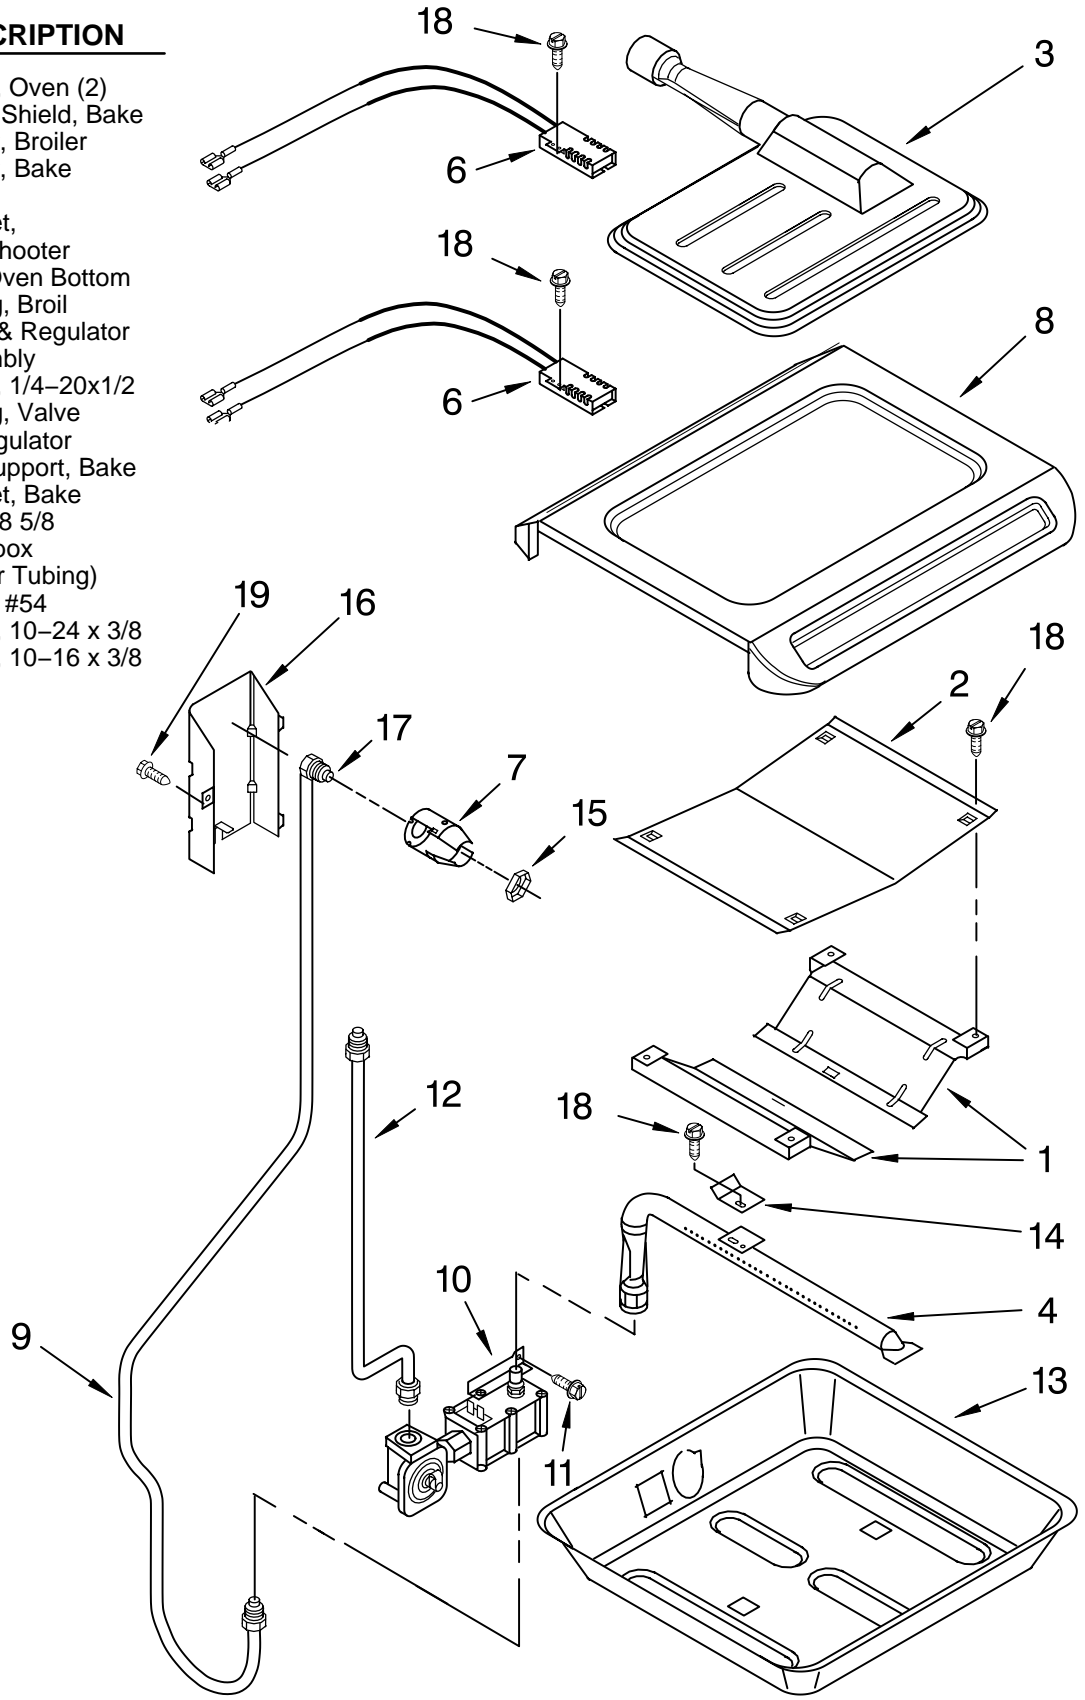

OVEN CHASSIS PARTS

For Models: KGRT607HWH5, KGRT607HBT5, KGRT607HBS5, KGRT607HBL5
 (White) (Biscuit) (Stainless Steel) (Black)

Illus. No.	Part No.	DESCRIPTION
1	8053421 98997	Module, Spark Clip
2	9750514GM	Chassis, Front
5	9753335GM	Oven Liner
6	9755179	Gasket Oven
7		Oven, Side L or R
	9781907PW	White
	9781907PB	Black
	9781907PC	Biscuit
8	9780664	Shield, Insulation
9	9751789	Fan Duct, Side
10	9782329	Duct
11	9752637	Burner Box
12	9752735	Retainer, Insulation
13	9751653	Duct, Top
14	9751060	Support, Fan
15	9750223	Drawer Rail, Left
	9750224	Drawer Rail, Right
16	9751020	Motor, Fan
17	9750147	Bottom Rail (2)
18	312701	Foot, (4)
19	9782005	Hinge, Door L or R
21	9782051	Shield, Drawer
22	9782050	Plate, Reflectance
23	9780265	Screw, 10-16 x 3/8
24	9782326	Shield, Heat
25	9751592	Vent Tube
29	9781581	Door Switch
30	9751808	Screw, 8-18 x 1
31	9780270	Screw, 8-18 x 3/8

FOR ORDERING INFORMATION REFER TO PARTS PRICE LIST

BROILER & OVEN BURNER PARTS

For Models: KGRT607HWH5, KGRT607HBT5, KGRT607HBS5, KGRT607HBL5
(White) (Biscuit) (Stainless Steel) (Black)

Illus. No.	Part No.	DESCRIPTION
1	9752737	Shield, Oven (2)
2	9752738	Flame Shield, Bake
3	9752922	Burner, Broiler
4	9751367	Burner, Bake
6	9753108	Ignitor,
7	9752858	Bracket, Broil Shooter
8	9752736GM	Pan, Oven Bottom
9	9782061	Tubing, Broil
10	9752698	Valve & Regulator Assembly
11	776593	Screw, 1/4-20x1/2
12	9781015	Tubing, Valve To Regulator
13	9752734	Pan Support, Bake
14	9751600	Bracket, Bake
15	9751203	Nut #18 5/8
16	9752920	Coverbox (Broiler Tubing)
17	9752716	Orifice #54
18	9751643	Screw, 10-24 x 3/8
19	9780265	Screw, 10-16 x 3/8