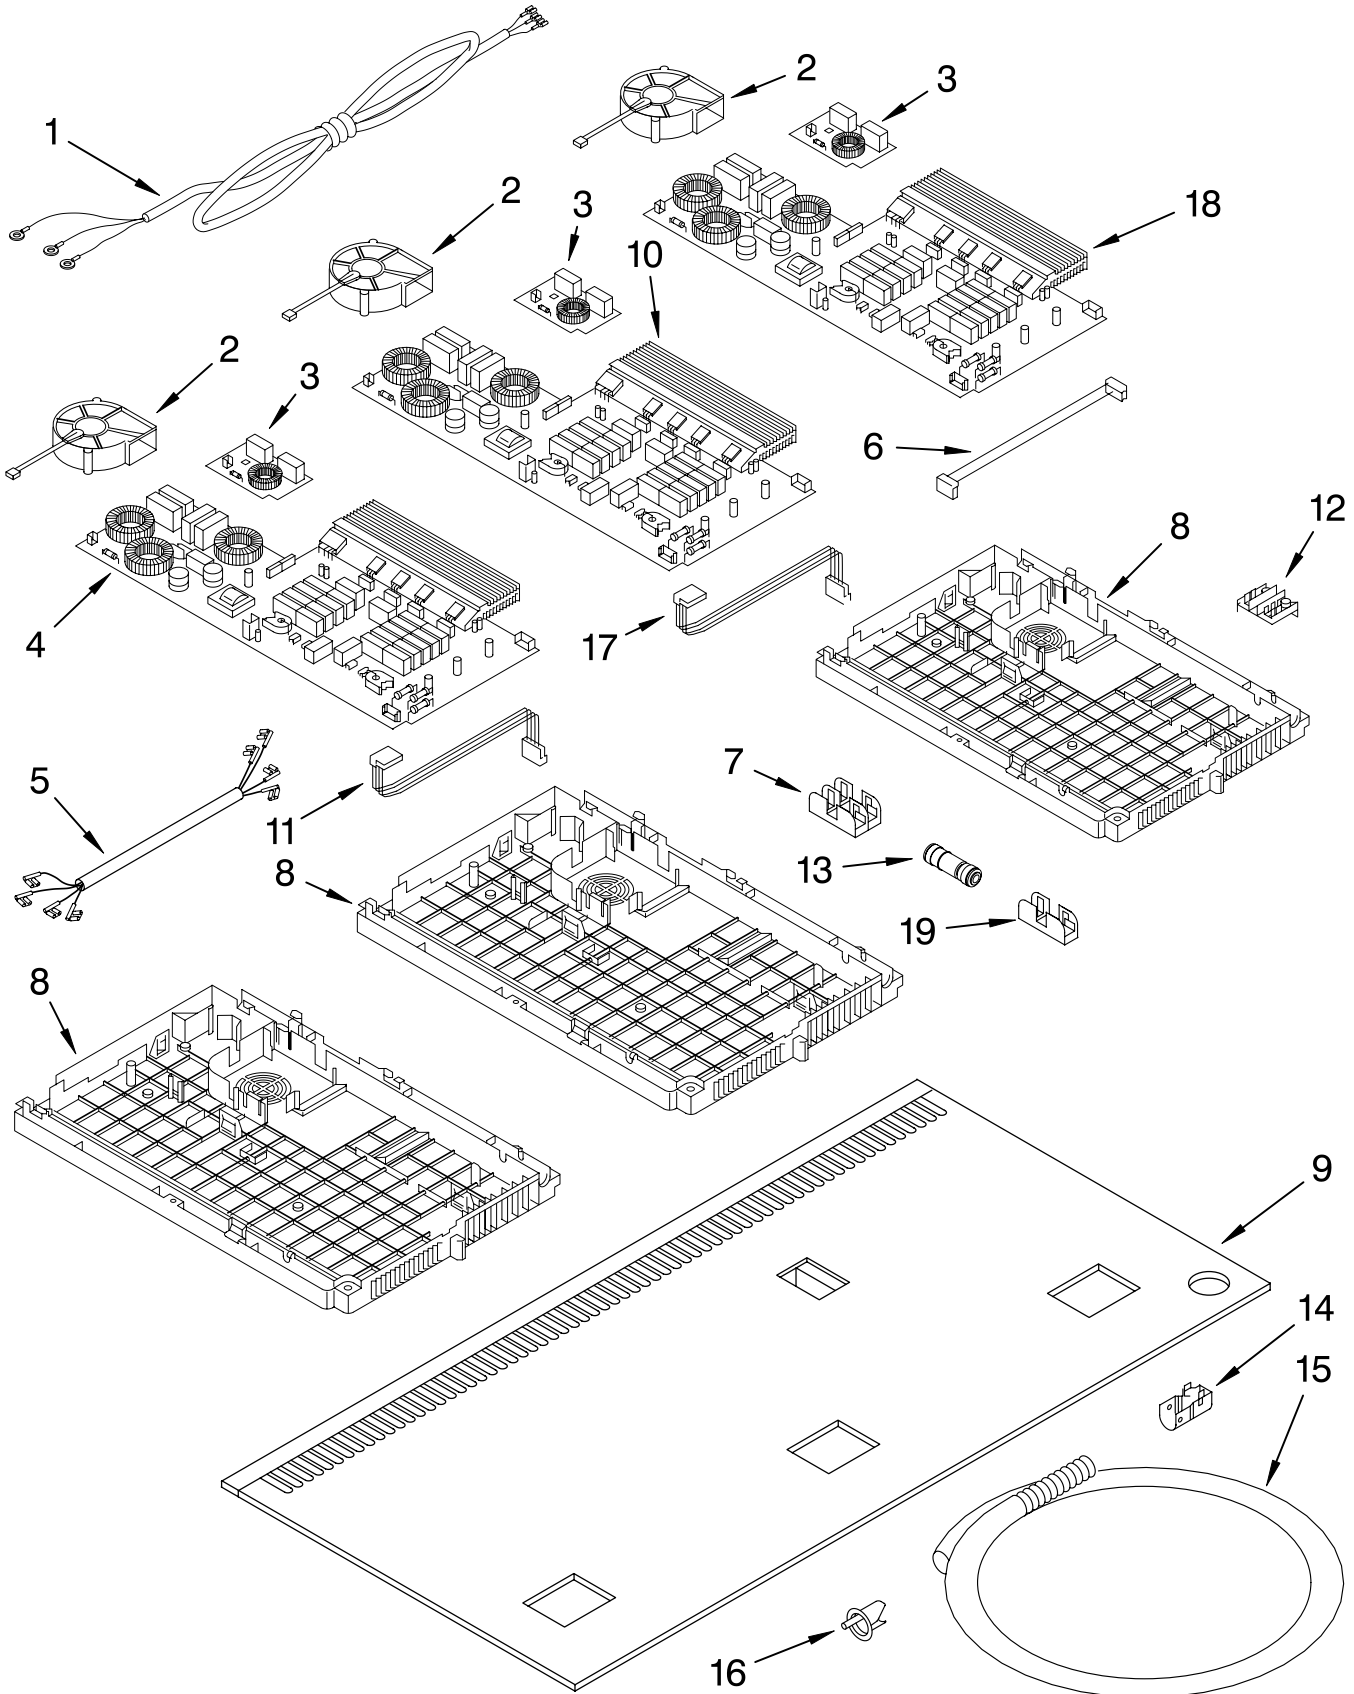

FOR ORDERING INFORMATION REFER TO PARTS PRICE LIST

COOKTOP PARTS

For Models: KICU568SBL0
(Black)

Illus.	Part	
No.	No.	DESCRIPTION
1		Literature Parts
	W10098720	Instruct, Install
	W10098710	Owners Manual
2	W10122346	Cooktop, Glass
3	W10122355	Bracket, Mntg(Kit)
4	W10122356	Bracket, Mntg(Kit)
5	W10122347	Seal
6	W10122332	Hotplate (180-180)
7	W10122353	Harness, Wire
8	W10122348	Spring
9	W10134544	Box, Burner
10	W10122333	Cover (Mica 180)
11	W10122335	Hotplate (210-150)
12	W10122340	Display
13	W10122351	Bracket, Mounting
14	W10122337	Cover (Mica 210)
15	W10122338	Cover (Mica 80)
16	W10122349	Harness, Wire
17	W10122354	Harness, Wire
18	W10122341	Display (Lock)
19	W10122344	Display (Clock)
20	W10122343	Display (Timer)
21	W10122342	Display (Power ON)
22	W10122336	Cover (Mica 280)
23	W10122350	Hotplate (280)

FOR ORDERING INFORMATION REFER TO PARTS PRICE LIST

INTERIOR PARTS

For Models: KICU568SBL0
(Black)

FOR ORDERING INFORMATION REFER TO PARTS PRICE LIST

INTERIOR PARTS

For Models: KICU568SBL0
(Black)

Illus.	Part	
No.	No.	DESCRIPTION
1	W10122358	Cord, Power
2	W10122363	Fan, Blower
3	W10134543	Control, Elec
4	W10122364	Control, Elec
5	W10134545	Harness, Wire
6	W10122361	Harness, Wire
7	W10122375	Block, Fuse
8	W10122362	Bracket, Control
9	W10122369	Cover, Bottom
10	W10122366	Control, Elec
11	W10122376	Harness, Wire (T Control)
12	W10122379	Block, Terminal
13	W10122374	Fuse
14	W10122370	Bracket, Mounting
15	W10122371	Conduit
16	W10122372	Bushing
17	W10122378	Harness, Wire
18	W10122367	Control, Elec
19	W10122373	Block, Fuse