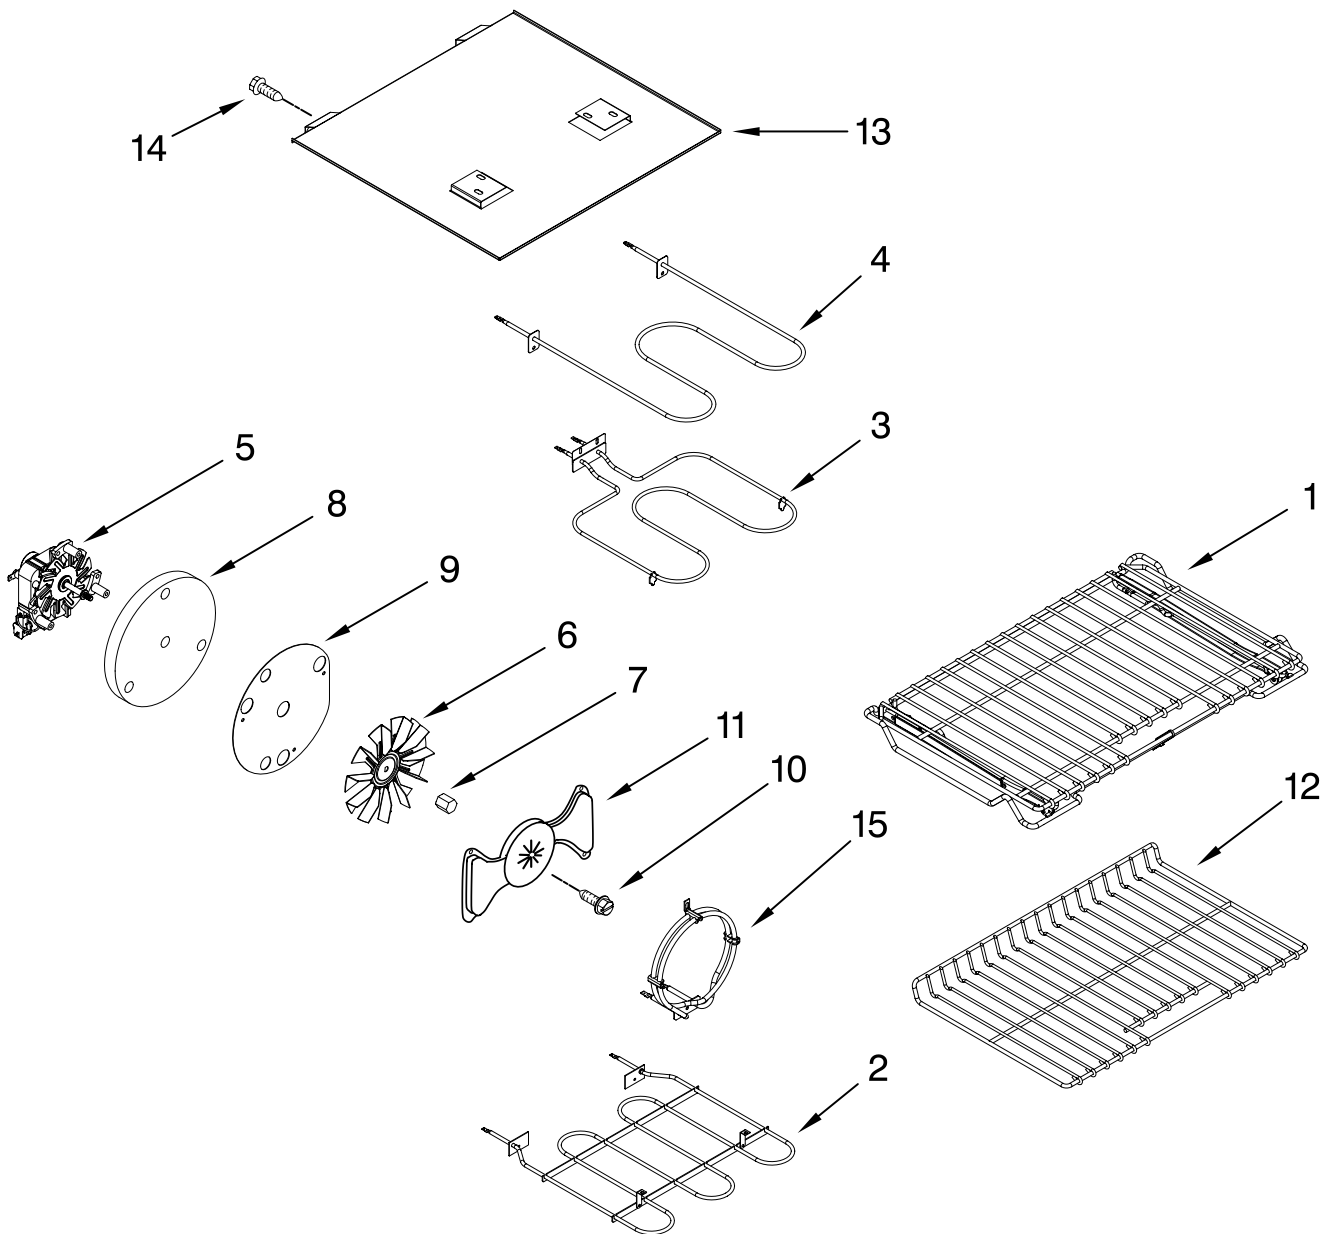

INTERNAL OVEN PARTS

For Model: KDRS505XSS01
(Stainless)

Illus. No.	Part No.	DESCRIPTION
1	W10273852	Rack, Oven (Telescoping)
2	W10249979	Element, Broil (Lower)
3	W10249981	Element, Bake (Upper & Lower)
4	W10317476	Element, Broil (Upper)

Illus. No.	Part No.	DESCRIPTION
5	W10272341	Motor, Convection
6	W10116351	Blade, Fan
7	W10116349	Nut, Acorn
8	W10274268	Insulation, Convection Motor
9	W10339476	Plate, Insul. Retainer
10	4449154	Screw

Illus. No.	Part No.	DESCRIPTION
11	8303962BU	Cover, Fan
12	W10284950	Rack, Oven (W/Handle)
13	W10319762	Shield, Broil
14	7101P434-60	Screw
15	W10271639	Element, Convect. (240VAC)

FOR ORDERING INFORMATION REFER TO PARTS PRICE LIST