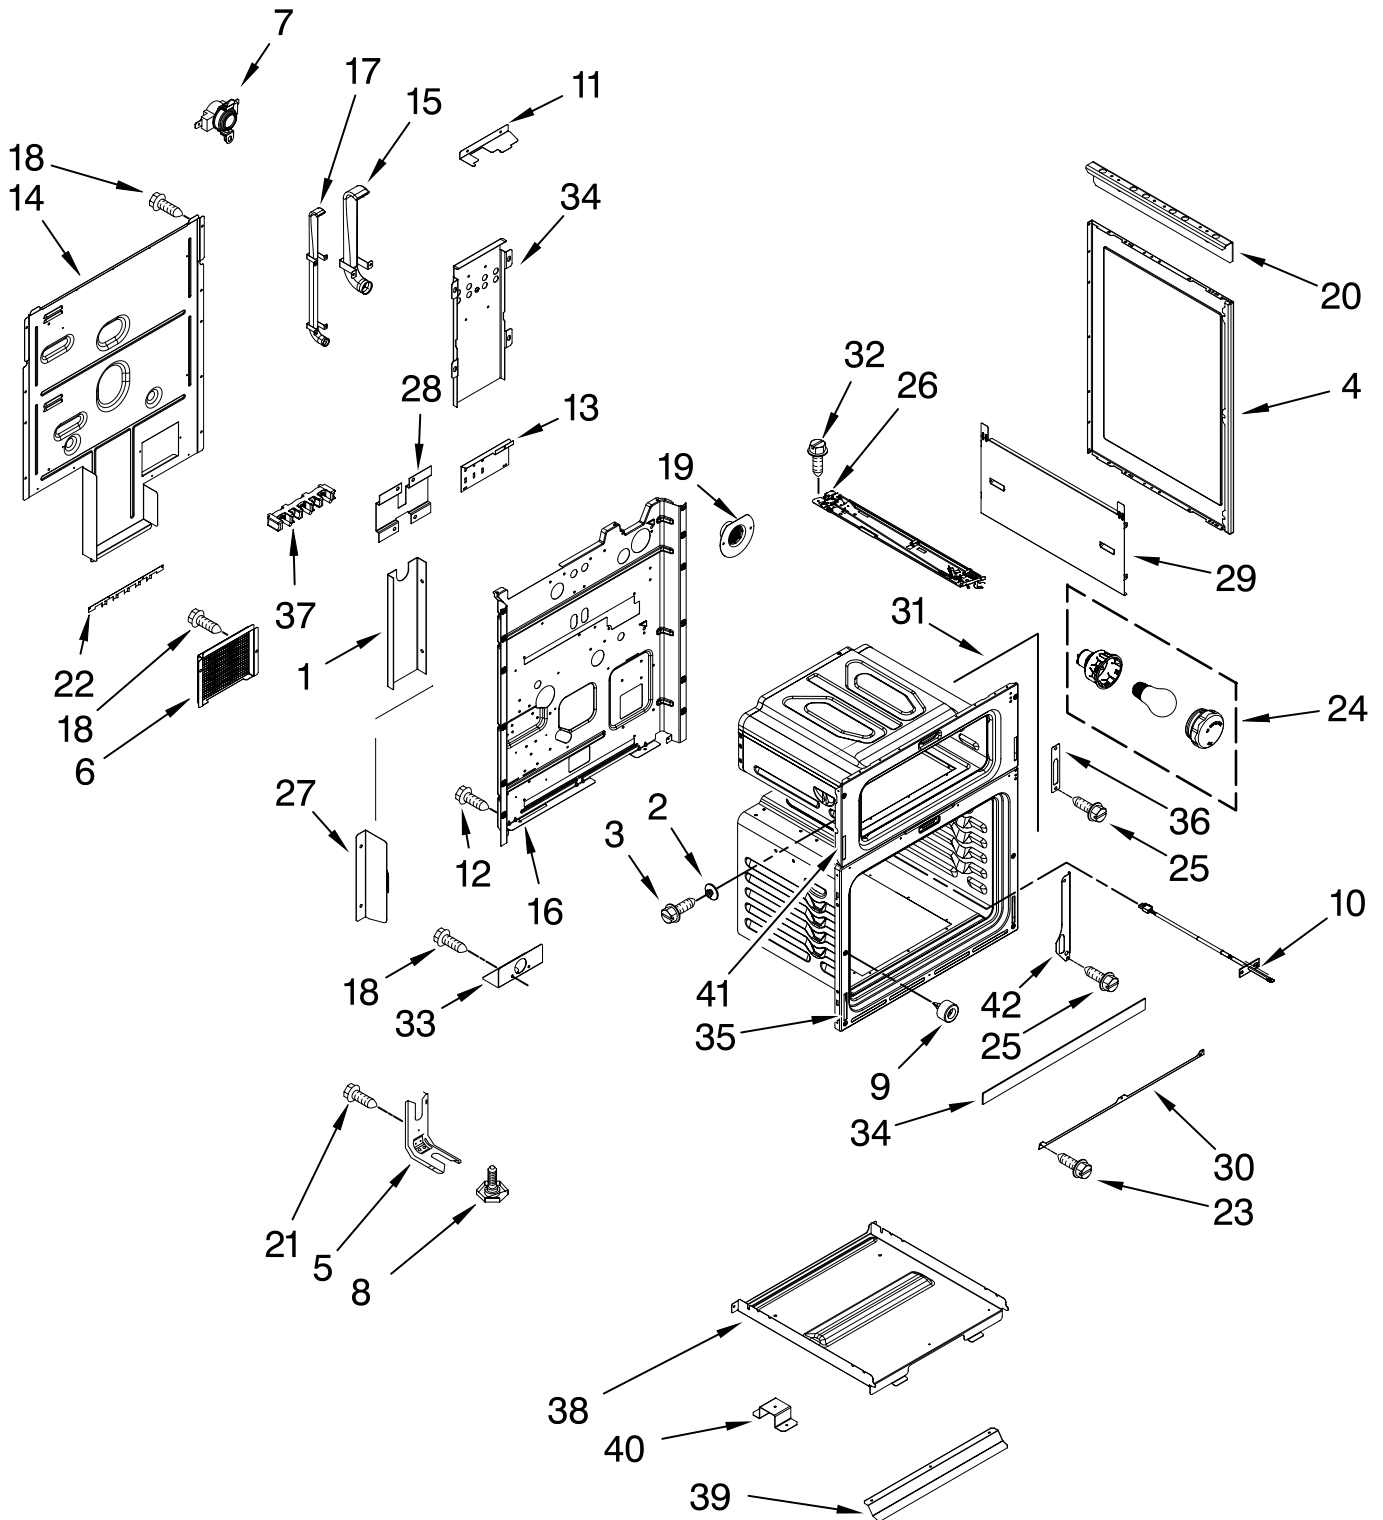

CHASSIS PARTS

For Model: KDRS505XSS01

(Stainless)

FOR ORDERING INFORMATION REFER TO PARTS PRICE LIST

CHASSIS PARTS

For Model: KDRS505XSS01

(Stainless)

Illus. No.	Part No.	DESCRIPTION
1	W10332459	Shield, Heat
2	W10237689	Spacer, Side Panel
3	W10267456	Screw, Shoulder
4	W10260942	Panel, Side
5	3801F656-51	Bracket, Anti-Tip
6	W10312612	Cover, Access (Terminal Block)
7	7403P899-60	Switch, Hi-Limit (170 F/280 F)
8	7101P507-60	Foot, Leveler (4)
9	W10105790	Screw, Bumper
10	7430P044-60	Probe, Sensor
11	W10268559	Cover, Lower Wire
12	7101P426-60	Screw
13	W10332449	Shield, Cord
14	W10261386	Cover, Main Wire
15	W10337391	Tube, Vent (Upper)
16	W10260583	Back, Main
17	W10323793	Tube, Vent (Lower)
18	4449743	Screw

Illus. No.	Part No.	DESCRIPTION
19	W10322408	Adapter (Vent Tube)
20	W10319087	Bracket, End Post Support
21	7101P485-60	Screw
22	8036P012-60	Shield, Pwr Cord
23	7101P652-60	Screw
24	W10323374	Assembly, Light
25	4449040	Screw
26	W10341088	Lock, Door
27	W10268560	Cover, Wire Lower RH
28	7003P104-60	Insulator, Heat Shield
29	W10253471	Shield, Side Insul
30	W10299886	Trim, Kickplate
31	W10337392	Gasket, Oven Door Upper
	W10269069	Lower
32	7101P375-60	Screw (Door Lock)
33	W10190166	Bracket, Pwr Sply
34	W10261388	Bracket, Terminal
35	W10308654	Front, Main (Lower)

Illus. No.	Part No.	DESCRIPTION
36	W10333442	Cover, Hinge
37	7401P039-60	Block, Terminal
38	W10253469	Pan, Element
39	W10253470	Bracket, Retaining
40	W10260545	Clip, Retaining
41	W10308655	Front, Main (Upper)
42		Cover, Hinge
	W10331306	Left, Lower
	W10331307	Right, Lower

INSULATION

W10271637	Insulation, Floor Insulation, Upper
W10308393	Wrapper
W10322111	Back (Full Length) Insulation, Lower
W10204079	Middle
W10204085	Main Front Strip
W10272326	Insulation, Hidden Bake Pouch

FOR ORDERING INFORMATION REFER TO PARTS PRICE LIST