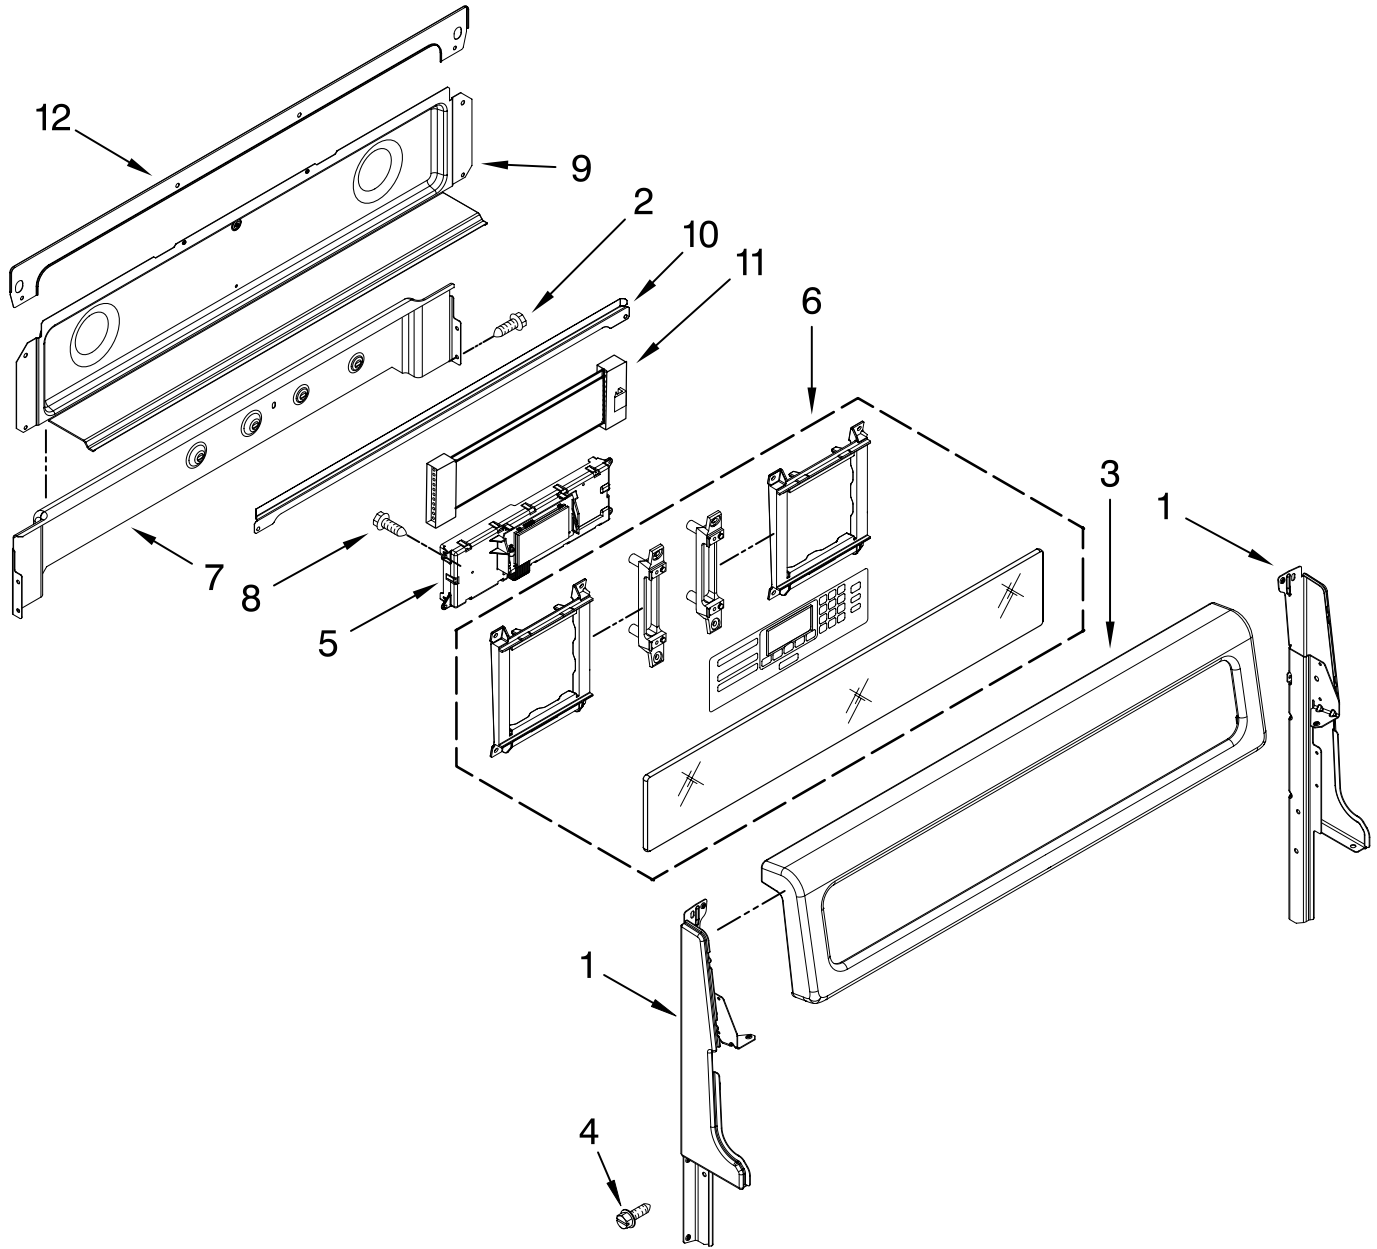

Illus. No.	Part No.	DESCRIPTION
1	W10291448	Literature Parts Instructions, Installation
	W10291454	Owners Manual
	W10323649	Tech Sheet
	9762761	Brochure, Tips (Safe Cooking)
2	W10299236	Kit, Burner Cap
3	W10330921	Cooktop
4		Burners
	8286181	Left & Right Rear
	8286183	Left Front
	8286182	Right Front (12K)
	W10336094	Center
5	W10295131	Knob, Control
6	W10171140	Kit, Burner Cap (Fish Burner Only)
7	W10311218	Griddle
8	W10260069	Kit, Grate
9	W10284717	Panel, Manifold
10	W10333445	Base, Burner Cap (Fish Burner)

FOR ORDERING INFORMATION REFER TO PARTS PRICE LIST

CONTROL PANEL PARTS

For Model: KDRS505XSS01

(Stainless)

Illus. No.	Part No.	DESCRIPTION
1	W10319109	Support, Backguard Black, Left
	W10319111	Black, Right
2	7101P426-60	Screw
3	W10295103	Console
4	7101P634-60	Screw

FOR ORDERING INFORMATION REFER TO PARTS PRICE LIST

MANIFOLD PARTS

For Model: KDRS505XSS01

(Stainless)

Illus. Part
No. No. DESCRIPTION

1	7527P084-60	Holder, Orifice LR & RR, 5K
	7527P081-60	Left Front, 16K
	W10319349	Right Front, 10K
	W10319347	Center, 7.3K
2	9758382	Valve, Shut Off
3	7510P101-60	Valve, Regulator
4	W10204718	Harness, Switch
5	W10204705	Assembly, Pipe Manifold
6	W10206288	Valves LF/RF, 16K
	W10206287	LR/RR, 5K
	W10298678	Fish Burner
7	W10343062	Bracket, Manifold RR Cover
8	8273062	Screw, Igniter
9	W10295050	Tubing (Supply Regulator To Shutoff)
10	7101P426-60	Screw
11	W10295055	Tubing (Supply Shutoff To Manifold)