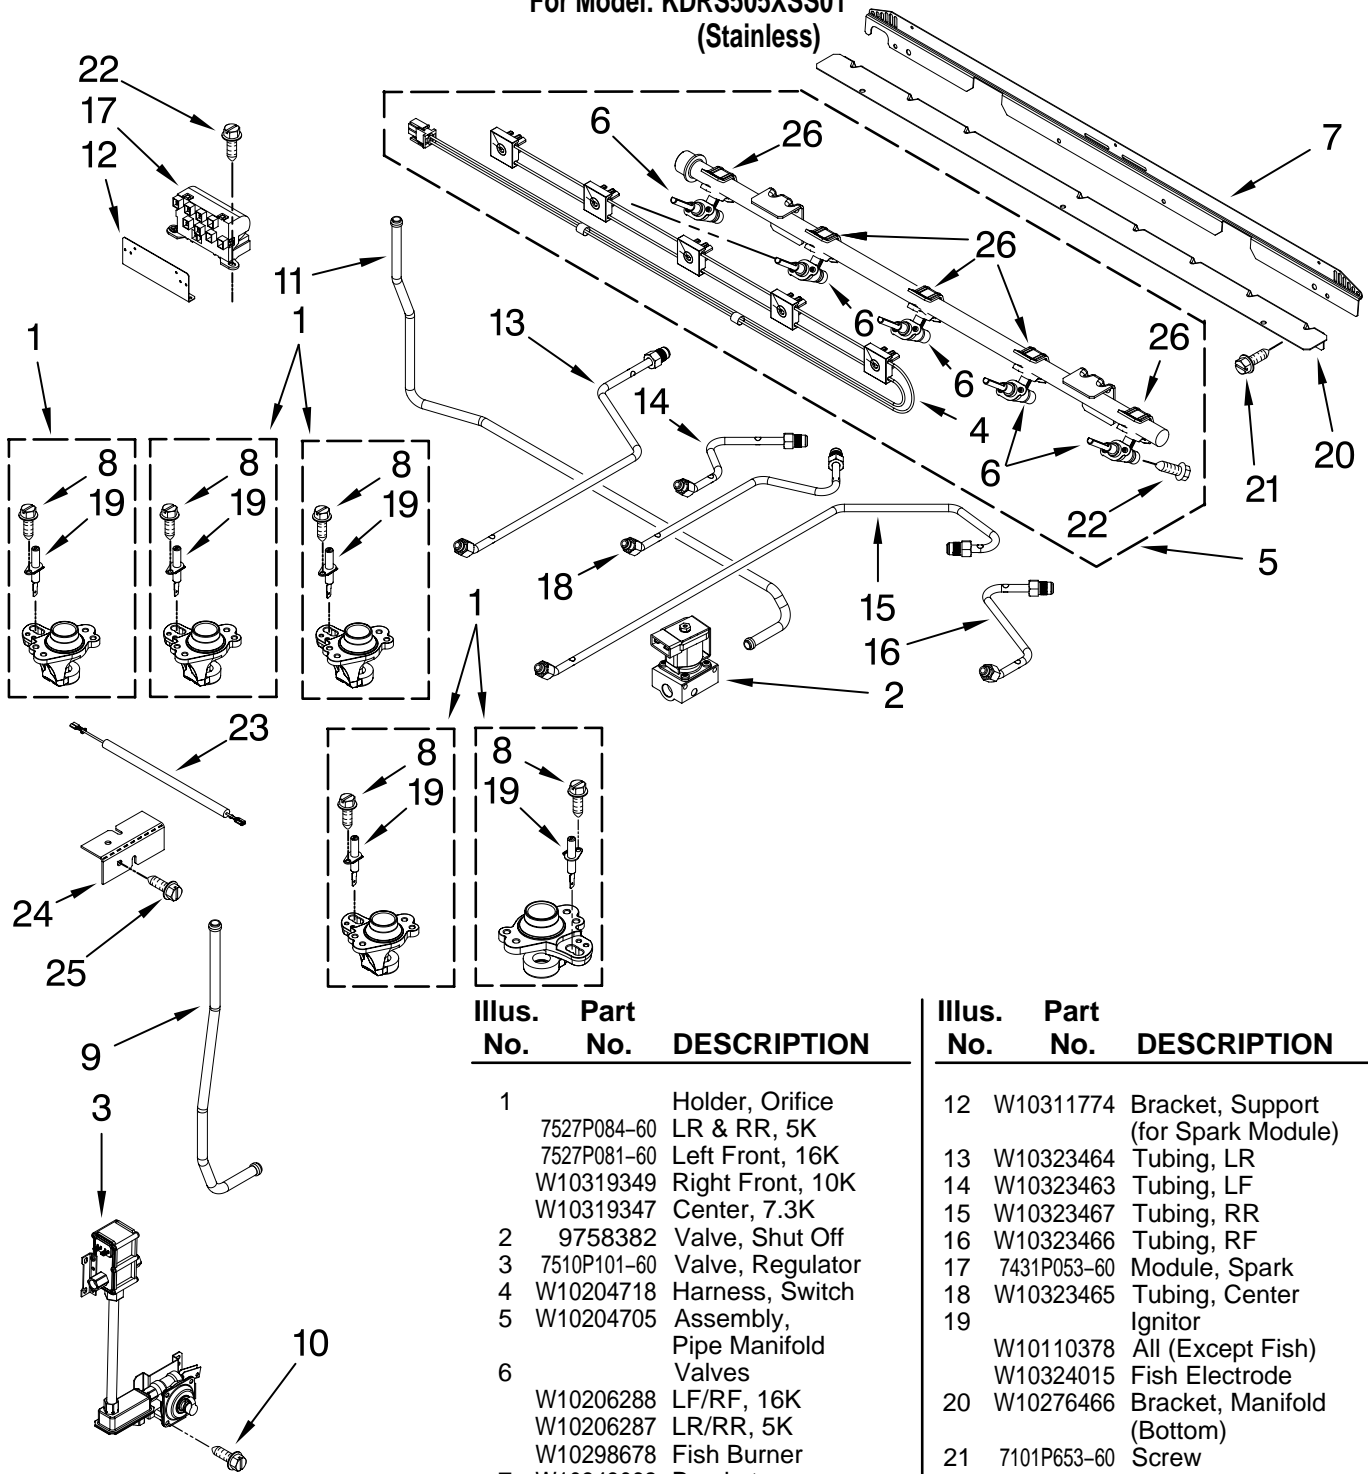

FOR ORDERING INFORMATION REFER TO PARTS PRICE LIST

CONTROL PANEL PARTS

For Model: KDRS505XSS01

(Stainless)

Illus. No.	Part No.	DESCRIPTION
1	W10319109	Support, Backguard Black, Left
	W10319111	Black, Right
2	7101P426-60	Screw
3	W10295103	Console
4	7101P634-60	Screw

Illus. No.	Part No.	DESCRIPTION
5	W10294402	Electric, Control
6	W10295113	Assy., Membrane (Incl. Bracket)
7	W10278697	Shield, Vent
8	7101P500-60	Screw
9	W10296773	Cover, Backguard Wire

Illus. No.	Part No.	DESCRIPTION
10	W10299338	Shield, Wire Cover
11	W10318787	Connector, Flex
12	W10292689	Cover, Wire Filler

FOR ORDERING INFORMATION REFER TO PARTS PRICE LIST

MANIFOLD PARTS

For Model: KDRS505XSS01

(Stainless)

Illus. Part
No. No. DESCRIPTION

1	7527P084-60	Holder, Orifice LR & RR, 5K
	7527P081-60	Left Front, 16K
	W10319349	Right Front, 10K
	W10319347	Center, 7.3K
2	9758382	Valve, Shut Off
3	7510P101-60	Valve, Regulator
4	W10204718	Harness, Switch
5	W10204705	Assembly, Pipe Manifold
6	W10206288	Valves LF/RF, 16K
	W10206287	LR/RR, 5K
	W10298678	Fish Burner
7	W10343062	Bracket, Manifold RR Cover
8	8273062	Screw, Igniter
9	W10295050	Tubing (Supply Regulator To Shutoff)
10	7101P426-60	Screw
11	W10295055	Tubing (Supply Shutoff To Manifold)