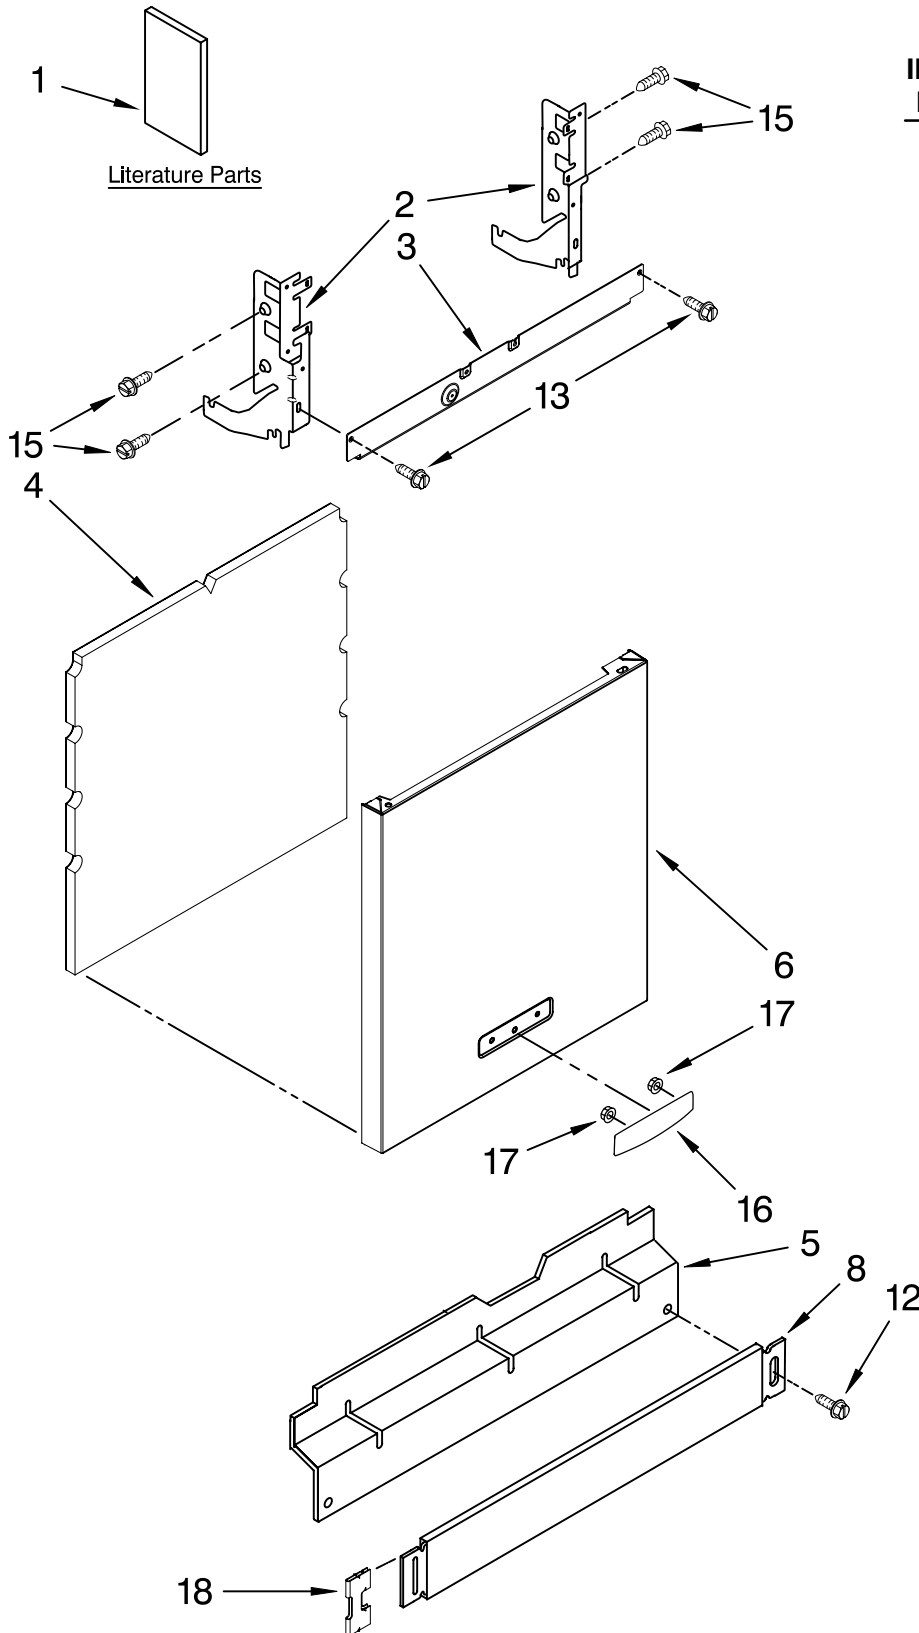

KitchenAid® DOOR AND PANEL PARTS

For Models: KUDC03ITBL0, KUDC03ITBS0
(Black) (Stainless)

UNDERCOUNTER
DISHWASHER

Illus. No.	Part No.	DESCRIPTION
1		Literature Parts
	W10078153	Instructions, Installation
	W10077822	Guide, Consumer Reference
	W10111124	Energy Guide
	8574093	Guide, Use & Care
	W10082651	Tech Sheet
2		Arm, Hinge
	8534854	Left
	8534853	Right
3	8564886	Stiffener, Door
4	8542577	Insulation, Door
5		Access Panel
	8573255	Black
6		Panel, Full Front (Includes Items 4, 16 & 17)
	W10077995	Black
	W10077998	Stainless
8		Toe Panel (Includes #18)
	8573286	Black
12	302868	Screw
13	304392	Screw
15	3400071	Screw
16		Nameplate
	W10021860	Black
	W10021850	Stainless
17	2004333	Nut
18	8269016	Clip, Ground

FOR ORDERING INFORMATION REFER TO PARTS PRICE LIST

CONTROL PANEL PARTS

For Models: KUDC03ITBL0, KUDC03ITBS0
(Black) (Stainless)

Illus. No.	Part No.	DESCRIPTION
1		Console Assembly (Includes Insert)
	W10078015	Black
2	8268540	Spring, Handle
3	8546546	Clip, Bi-Metal
4	3400412	Screw
5	8524471	Actuator, Latch
6	661663	Bi-Metal
8	3369051	Screw (6)
9		Handle, Latch
	8269117	Black
10	8524476	Bolt, Latch
11	8575277	Control, Electronic
12	8269209	Switch, Door