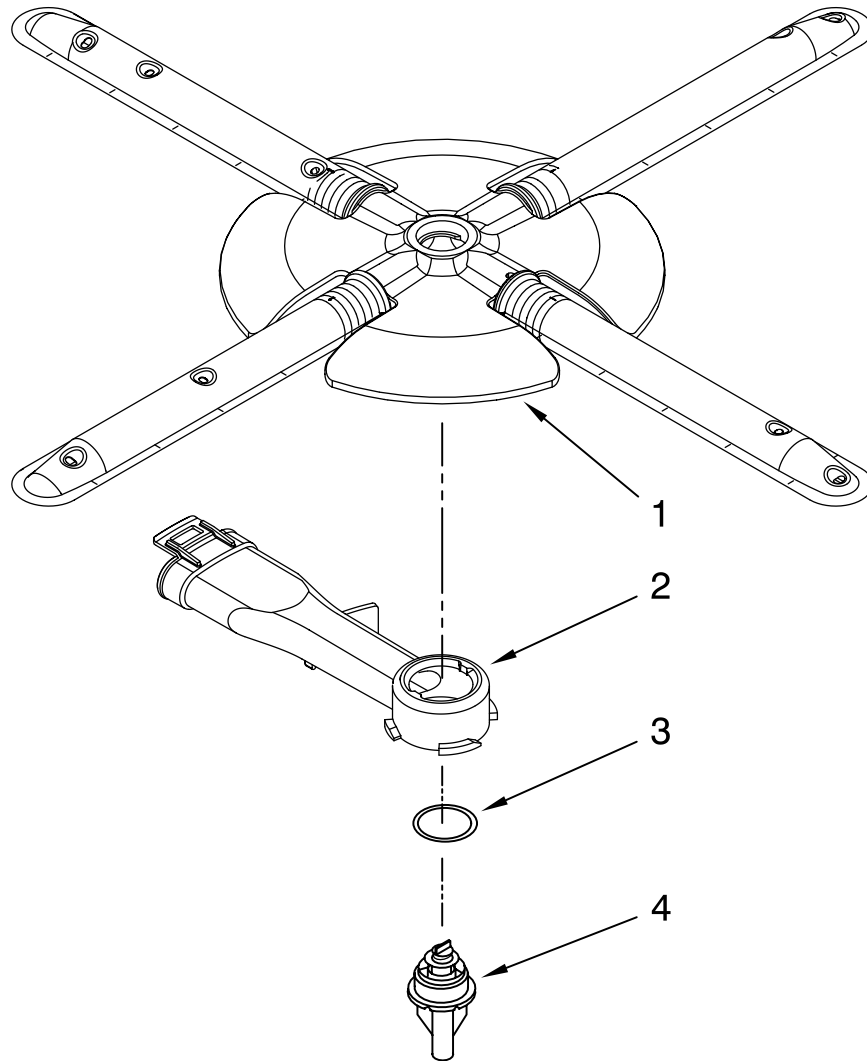

FOR ORDERING INFORMATION REFER TO PARTS PRICE LIST

CONTROL PANEL PARTS

For Models: KUDC03ITBL0, KUDC03ITBS0
(Black) (Stainless)

Illus. No.	Part No.	DESCRIPTION
1		Console Assembly (Includes Insert)
	W10078015	Black
2	8268540	Spring, Handle
3	8546546	Clip, Bi-Metal
4	3400412	Screw
5	8524471	Actuator, Latch
6	661663	Bi-Metal
8	3369051	Screw (6)
9		Handle, Latch
	8269117	Black
10	8524476	Bolt, Latch
11	8575277	Control, Electronic
12	8269209	Switch, Door

FOR ORDERING INFORMATION REFER TO PARTS PRICE LIST

DOOR AND LATCH PARTS

For Models: KUDC03ITBL0, KUDC03ITBS0
(Black) (Stainless)

Illus. No.	Part No.	DESCRIPTION
1	3369051	Screw, Door
2	8281217	Screw
3	8530900	Inner Door Mastic Assembly (Also Order Item 6)
4	W10077883	Inlet, Air
5	8572583	Vent Assembly (Also Order Item 6)

Illus. No.	Part No.	DESCRIPTION
6	8269259	Gasket, Vent
7	W10077877	Deflector, Vent (Also Order Item 6)
8	W10077882	Dispenser, Assembly
9	8269258	Seal, Front
10	8545608	Harness, Vent Motor

Illus. No.	Part No.	DESCRIPTION
11	8574160	Seal, Side
12	8573176	Wiring Harness
13	8281154	Screw (6)
14	8535660	Seal, Console/door
15	8535637	Bracket, Dispenser
16	8531865	Shield, Dispenser
17	W10077881	Knob, Rinse Aid

FOR ORDERING INFORMATION REFER TO PARTS PRICE LIST

LOWER WASHARM AND STRAINER PARTS

For Models: KUDC03ITBL0, KUDC03ITBS0
(Black) (Stainless)

Illus. No.	Part No.	DESCRIPTION
1	W10077965	Wash Arm Assembly
2	W10077899	Cap, Internal Rear Feed (Also Order Item 3)
3	8268340	Seal, Sprayarm
4	W10077898	Hub, Lower Sprayarm (Also Order Item 3)