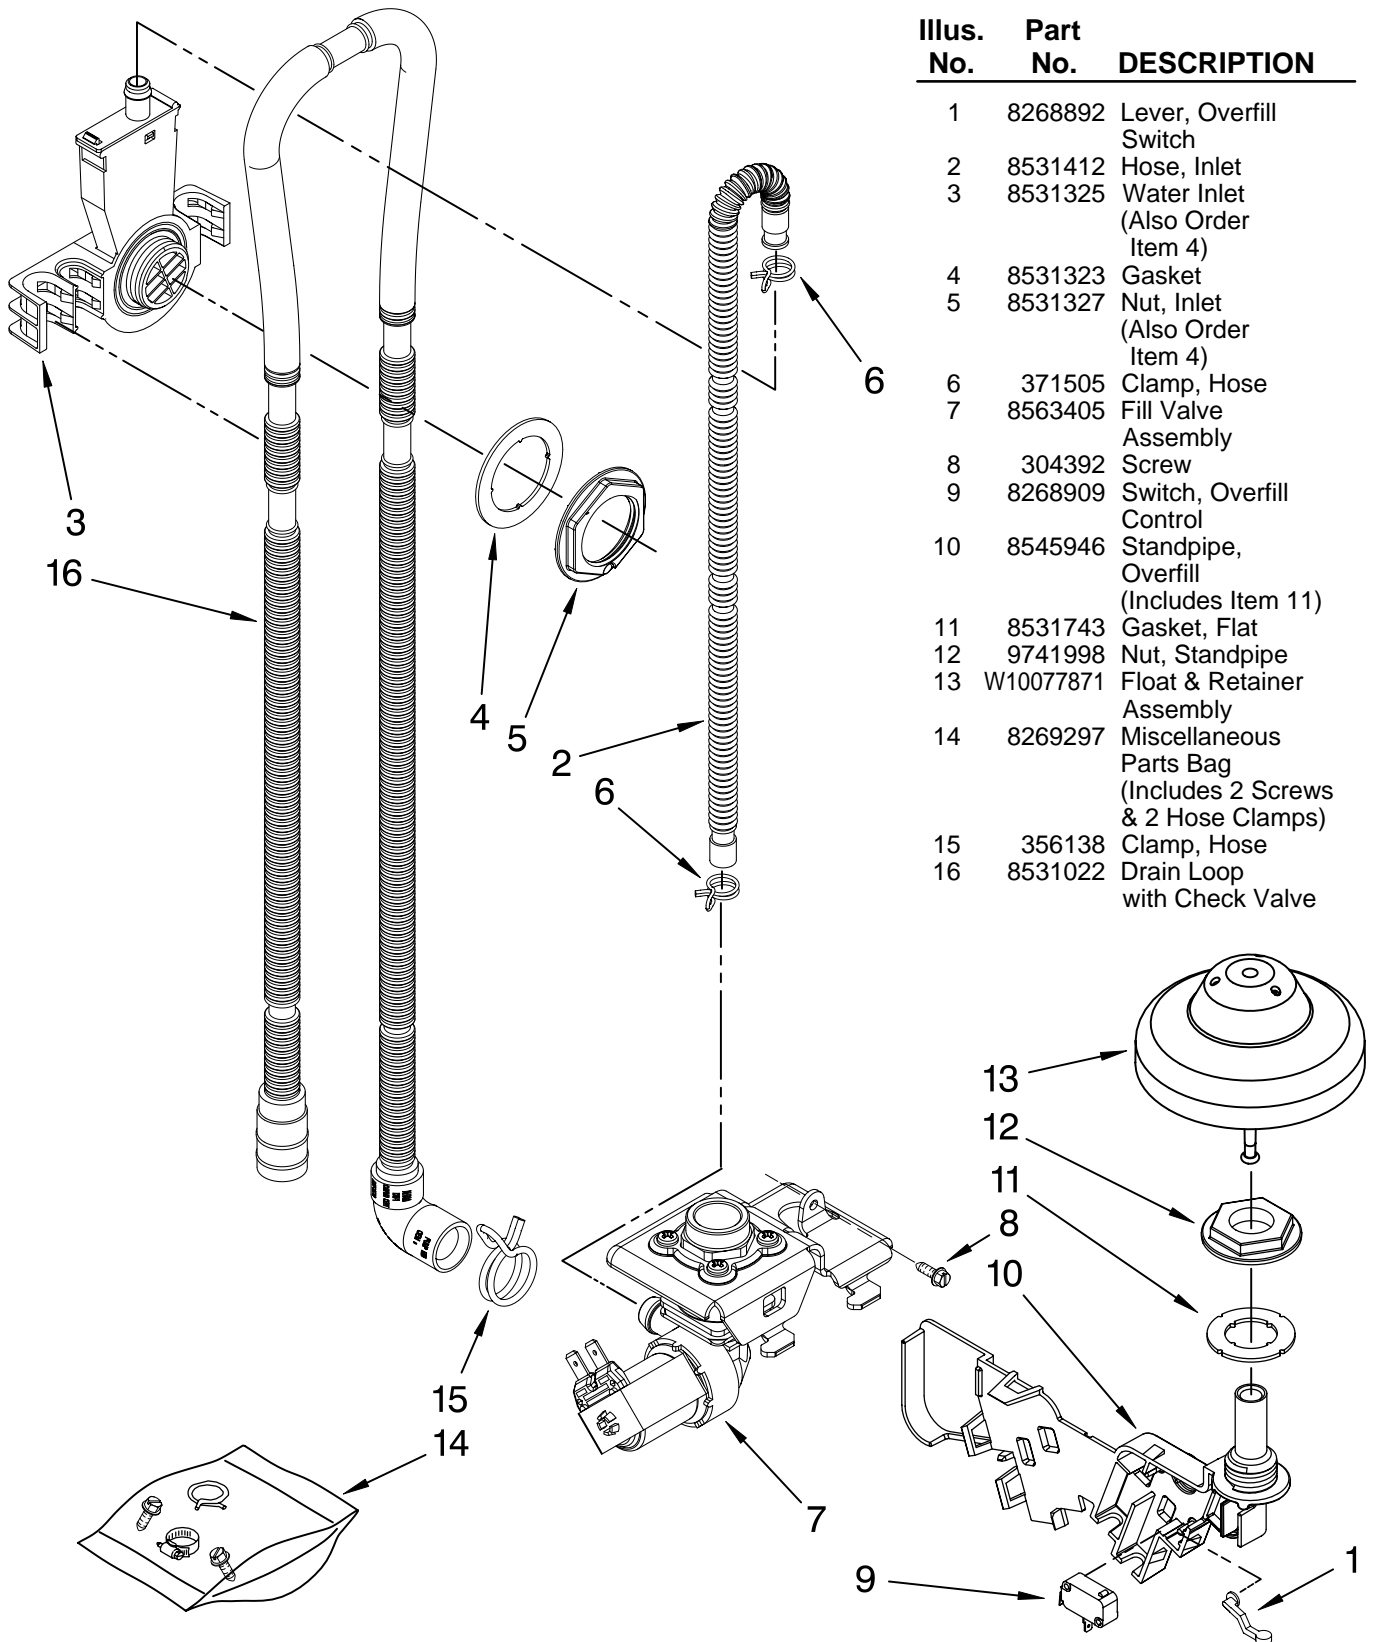

Illus. No.	Part No.	DESCRIPTION
6	8269259	Gasket, Vent
7	W10077877	Deflector, Vent (Also Order Item 6)
8	W10077882	Dispenser, Assembly
9	8269258	Seal, Front
10	8545608	Harness, Vent Motor

Illus. No.	Part No.	DESCRIPTION
11	8574160	Seal, Side
12	8573176	Wiring Harness
13	8281154	Screw (6)
14	8535660	Seal, Console/door
15	8535637	Bracket, Dispenser
16	8531865	Shield, Dispenser
17	W10077881	Knob, Rinse Aid

FOR ORDERING INFORMATION REFER TO PARTS PRICE LIST

LOWER WASHARM AND STRAINER PARTS

For Models: KUDC03ITBL0, KUDC03ITBS0
(Black) (Stainless)

Illus. No.	Part No.	DESCRIPTION
1	W10077965	Wash Arm Assembly
2	W10077899	Cap, Internal Rear Feed (Also Order Item 3)
3	8268340	Seal, Sprayarm
4	W10077898	Hub, Lower Sprayarm (Also Order Item 3)

FOR ORDERING INFORMATION REFER TO PARTS PRICE LIST

HEATER PARTS

For Models: KUDC03ITBL0, KUDC03ITBS0
(Black) (Stainless)

Illus. No.	Part No.	DESCRIPTION
1	8537057	Heater Element Assembly (Also Includes Item 2)
2	717273	Washer, Heater Element
3	8268548	Nut, Heater Element
5	3400931	Retainer, Spring Grip

NOTE: If heater element is removed, it must be replaced.

FOR ORDERING INFORMATION REFER TO PARTS PRICE LIST

FILL, DRAIN AND OVERFILL PARTS

For Models: KUDC03ITBL0, KUDC03ITBS0
(Black) (Stainless)

Illus. No.	Part No.	DESCRIPTION
1	8268892	Lever, Overfill Switch
2	8531412	Hose, Inlet
3	8531325	Water Inlet (Also Order Item 4)
4	8531323	Gasket
5	8531327	Nut, Inlet (Also Order Item 4)
6	371505	Clamp, Hose
7	8563405	Fill Valve Assembly
8	304392	Screw
9	8268909	Switch, Overfill Control
10	8545946	Standpipe, Overfill (Includes Item 11)
11	8531743	Gasket, Flat
12	9741998	Nut, Standpipe
13	W10077871	Float & Retainer Assembly
14	8269297	Miscellaneous Parts Bag (Includes 2 Screws & 2 Hose Clamps)
15	356138	Clamp, Hose
16	8531022	Drain Loop with Check Valve