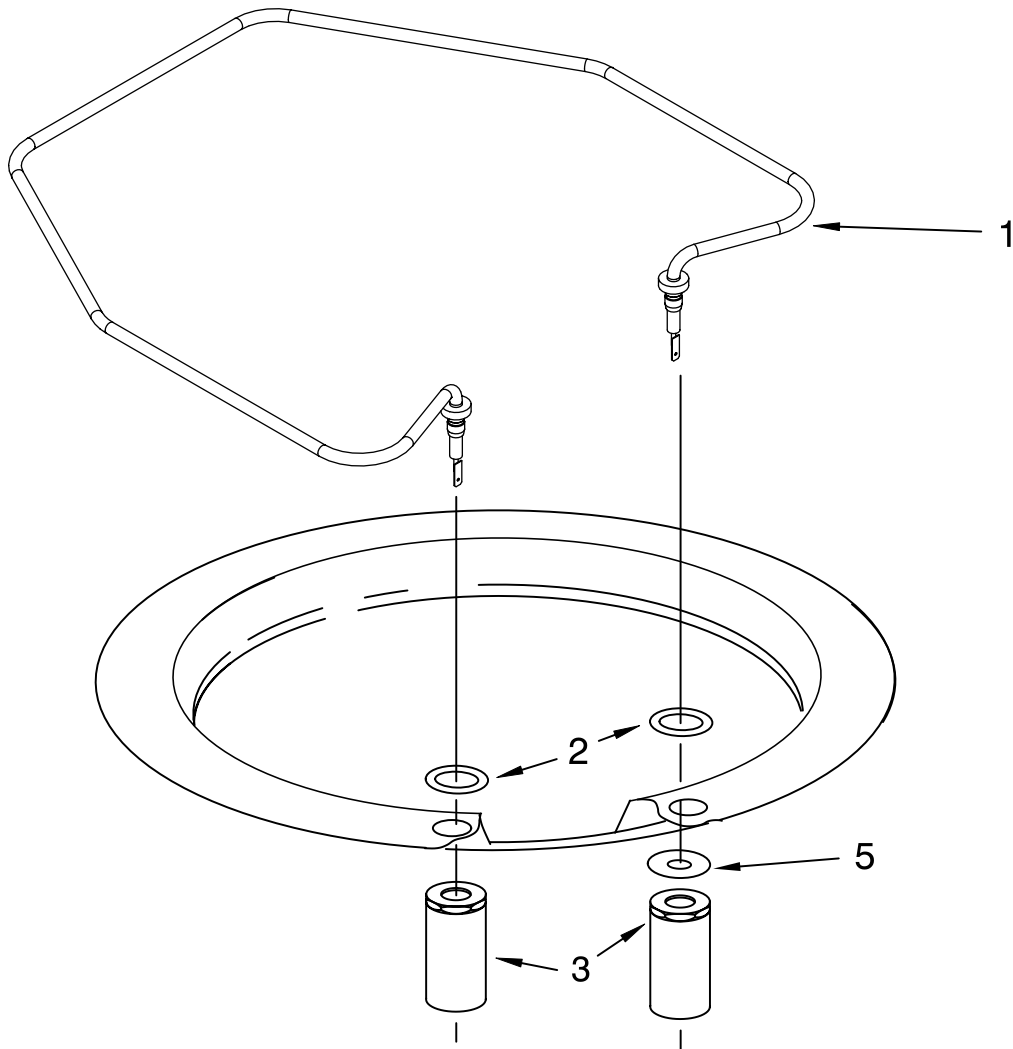

Illus. No.	Part No.	DESCRIPTION
6	8269259	Gasket, Vent
7	W10077877	Deflector, Vent (Also Order Item 6)
8	W10077882	Dispenser, Assembly
9	8269258	Seal, Front
10	8545608	Harness, Vent Motor

Illus. No.	Part No.	DESCRIPTION
11	8574160	Seal, Side
12	8573176	Wiring Harness
13	8281154	Screw (6)
14	8535660	Seal, Console/door
15	8535637	Bracket, Dispenser
16	8531865	Shield, Dispenser
17	W10077881	Knob, Rinse Aid

FOR ORDERING INFORMATION REFER TO PARTS PRICE LIST

LOWER WASHARM AND STRAINER PARTS

For Models: KUDC03ITBL0, KUDC03ITBS0
(Black) (Stainless)

Illus. No.	Part No.	DESCRIPTION
1	W10077965	Wash Arm Assembly
2	W10077899	Cap, Internal Rear Feed (Also Order Item 3)
3	8268340	Seal, Sprayarm
4	W10077898	Hub, Lower Sprayarm (Also Order Item 3)

FOR ORDERING INFORMATION REFER TO PARTS PRICE LIST

HEATER PARTS

For Models: KUDC03ITBL0, KUDC03ITBS0
(Black) (Stainless)

Illus. No.	Part No.	DESCRIPTION
1	8537057	Heater Element Assembly (Also Includes Item 2)
2	717273	Washer, Heater Element
3	8268548	Nut, Heater Element
5	3400931	Retainer, Spring Grip