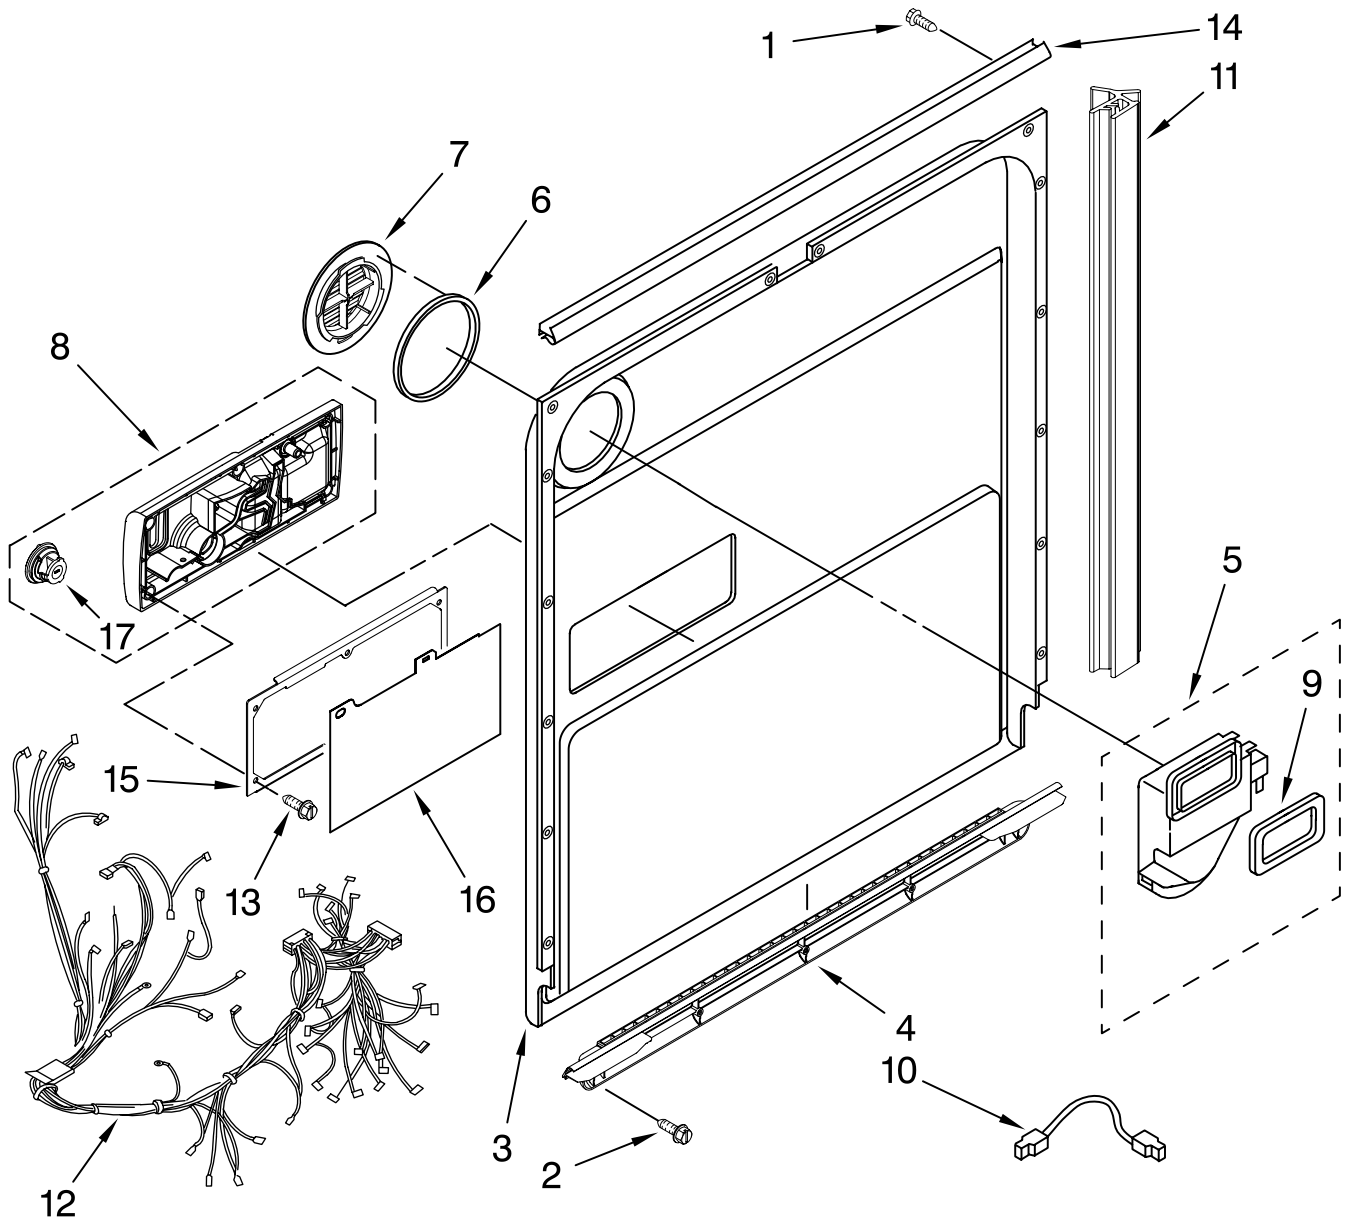

KitchenAid® DOOR AND PANEL PARTS

For Models: KUDC03ITBL0, KUDC03ITBS0
(Black) (Stainless)

UNDERCOUNTER
DISHWASHER

Illus. No.	Part No.	DESCRIPTION
1		Literature Parts
	W10078153	Instructions, Installation
	W10077822	Guide, Consumer Reference
	W10111124	Energy Guide
	8574093	Guide, Use & Care
	W10082651	Tech Sheet
2		Arm, Hinge
	8534854	Left
	8534853	Right
3	8564886	Stiffener, Door
4	8542577	Insulation, Door
5		Access Panel
	8573255	Black
6		Panel, Full Front (Includes Items 4, 16 & 17)
	W10077995	Black
	W10077998	Stainless
8		Toe Panel (Includes #18)
	8573286	Black
12	302868	Screw
13	304392	Screw
15	3400071	Screw
16		Nameplate
	W10021860	Black
	W10021850	Stainless
17	2004333	Nut
18	8269016	Clip, Ground

FOR ORDERING INFORMATION REFER TO PARTS PRICE LIST

CONTROL PANEL PARTS

For Models: KUDC03ITBL0, KUDC03ITBS0
(Black) (Stainless)

Illus. No.	Part No.	DESCRIPTION
1		Console Assembly (Includes Insert)
	W10078015	Black
2	8268540	Spring, Handle
3	8546546	Clip, Bi-Metal
4	3400412	Screw
5	8524471	Actuator, Latch
6	661663	Bi-Metal
8	3369051	Screw (6)
9		Handle, Latch
	8269117	Black
10	8524476	Bolt, Latch
11	8575277	Control, Electronic
12	8269209	Switch, Door

FOR ORDERING INFORMATION REFER TO PARTS PRICE LIST

DOOR AND LATCH PARTS

For Models: KUDC03ITBL0, KUDC03ITBS0
(Black) (Stainless)

Illus. No.	Part No.	DESCRIPTION
1	3369051	Screw, Door
2	8281217	Screw
3	8530900	Inner Door Mastic Assembly (Also Order Item 6)
4	W10077883	Inlet, Air
5	8572583	Vent Assembly (Also Order Item 6)

Illus. No.	Part No.	DESCRIPTION
6	8269259	Gasket, Vent
7	W10077877	Deflector, Vent (Also Order Item 6)
8	W10077882	Dispenser, Assembly
9	8269258	Seal, Front
10	8545608	Harness, Vent Motor

Illus. No.	Part No.	DESCRIPTION
11	8574160	Seal, Side
12	8573176	Wiring Harness
13	8281154	Screw (6)
14	8535660	Seal, Console/door
15	8535637	Bracket, Dispenser
16	8531865	Shield, Dispenser
17	W10077881	Knob, Rinse Aid