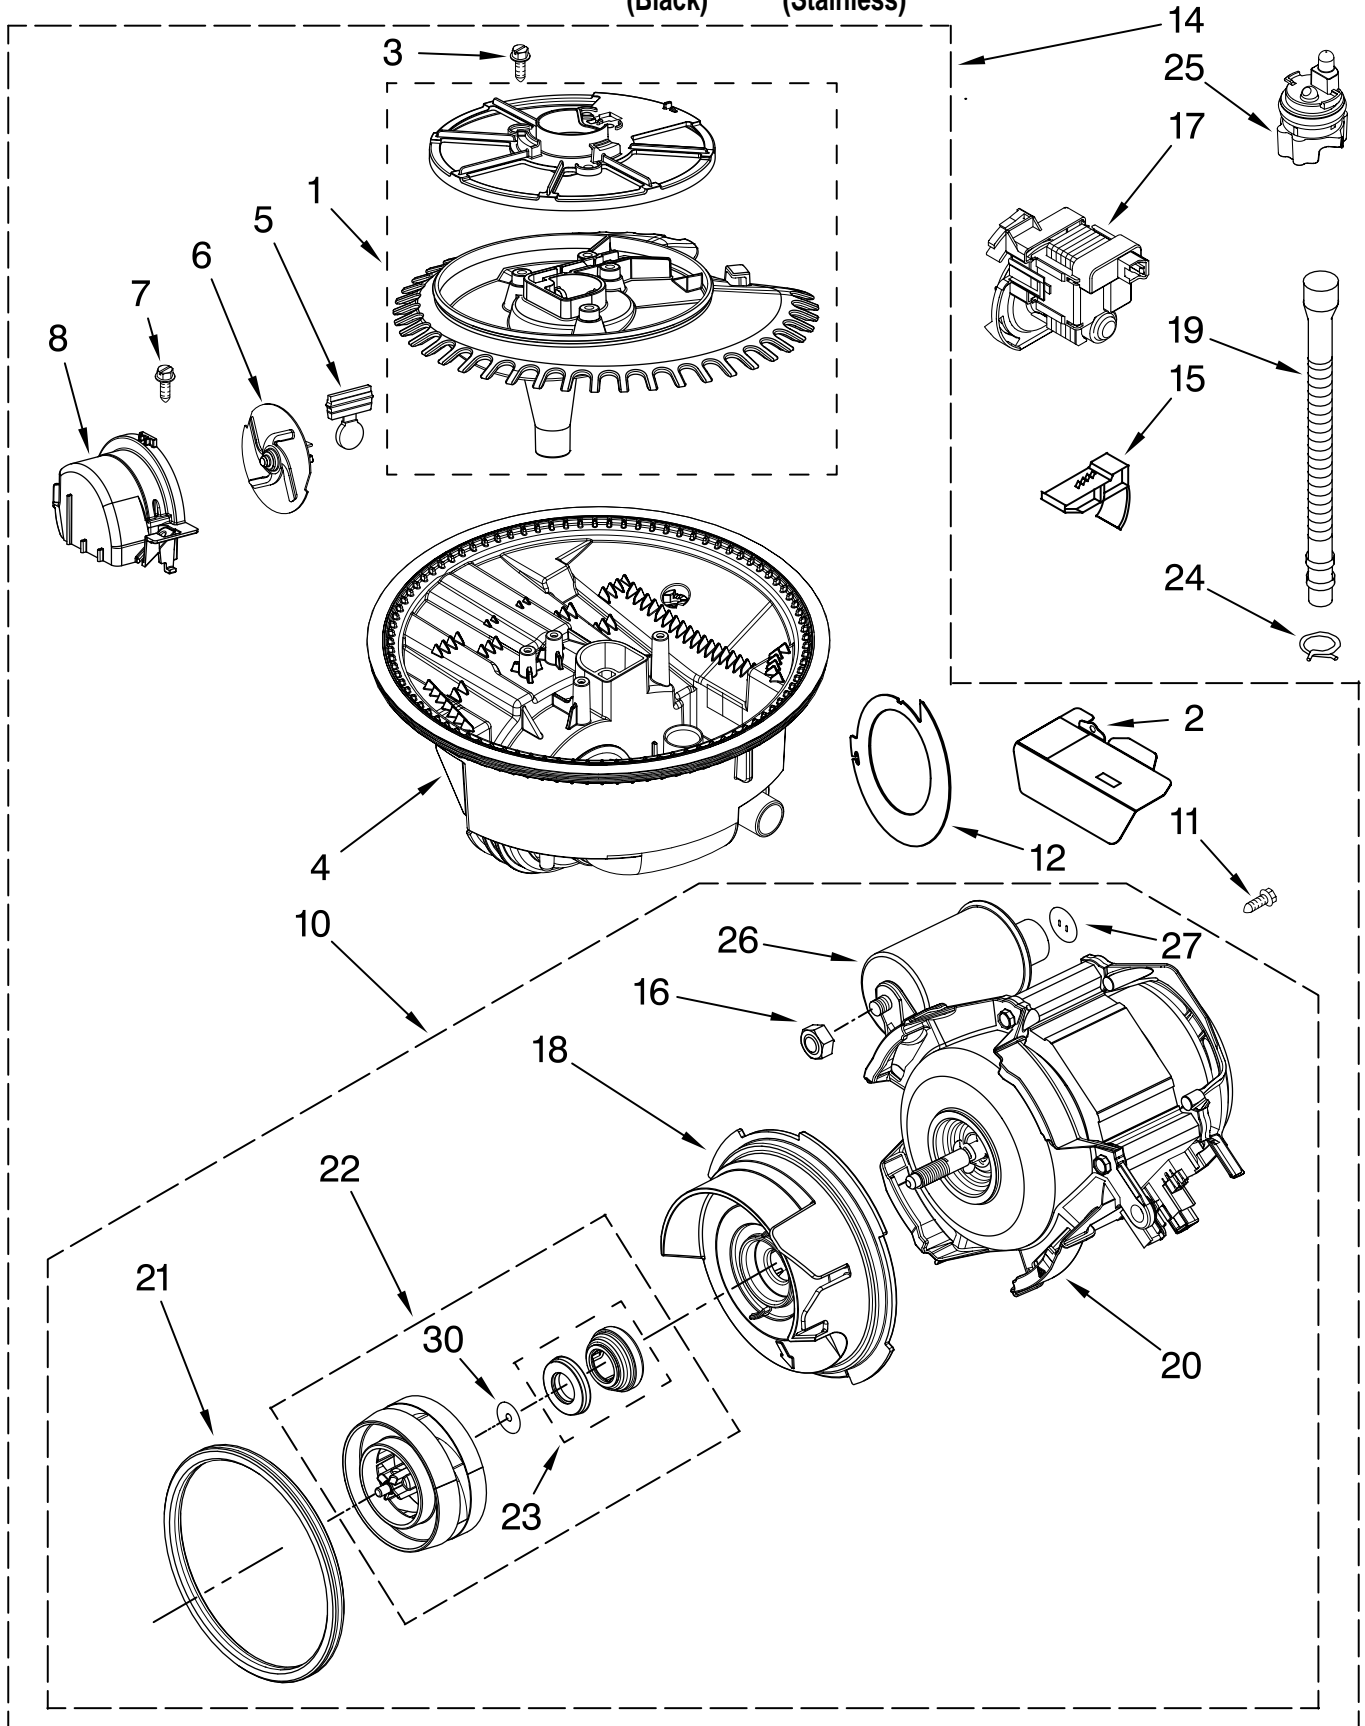

PUMP AND MOTOR PARTS

For Models: KUDC03ITBL0, KUDC03ITBS0
(Black) (Stainless)

FOR ORDERING INFORMATION REFER TO PARTS PRICE LIST

PUMP AND MOTOR PARTS

For Models: KUDC03ITBL0, KUDC03ITBS0
(Black) (Stainless)

Illus. No.	Part No.	DESCRIPTION
1	8534952	Accumulator Assy
2	8283527	Shield, Motor
3	3400069	Screw
4	8572618	Sump With Seal
5	8268375	Check Valve, Sump
6	W10083957	Chopper Assembly
7	9741232	Screw
8	8531857	Protector, Inlet
10	8535760	Motor Assembly
11	3400217	Screw
12	8268391	Screen, Separation
14	W10084107	Sump & Motor Assembly (Includes Item 15)
15	8269524	Tab, Sump
16	8533949	Nut
17	661662	Pump, Drain
18	8531019	Volute, Back (Also Order Items 23 & 30)
19	8269144	Hose, Drain
20	8535759	Motor
21	8268397	Seal, Volute
22	8531017	Impeller Kit
23	8268403	Face Seal Assembly (Also Order Item 30)
24	356138	Clamp, Hose
25	W10082647	Optical Water Indicator
26	8535474	Capacitor
27	8534946	Shield, Capacitor
30	8531018	Washer

FOR ORDERING INFORMATION REFER TO PARTS PRICE LIST