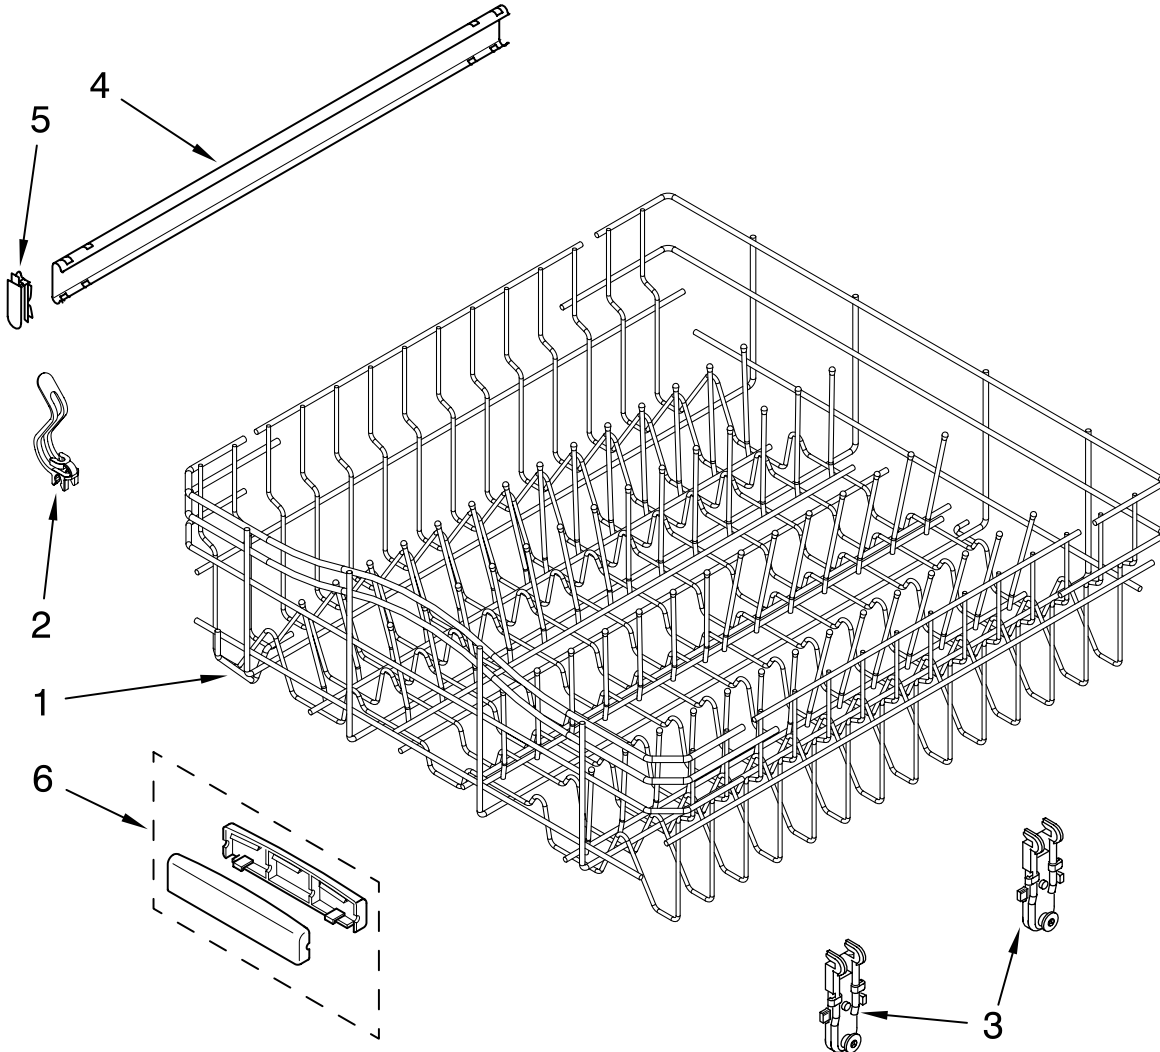

UPPER RACK AND TRACK PARTS

For Models: KUDC03ITBL0, KUDC03ITBS0
(Black) (Stainless)

Illus. No.	Part No.	DESCRIPTION
1	8539234	Dishrack, Upper
2	W10077844	Clip, No-Flip
3	8268655	Mount, Wheel Stationary
4	3385089	Track, Rack
5	8565925	Stop, Track
6	8539110	Handle, Dishrack

FOR ORDERING INFORMATION REFER TO PARTS PRICE LIST