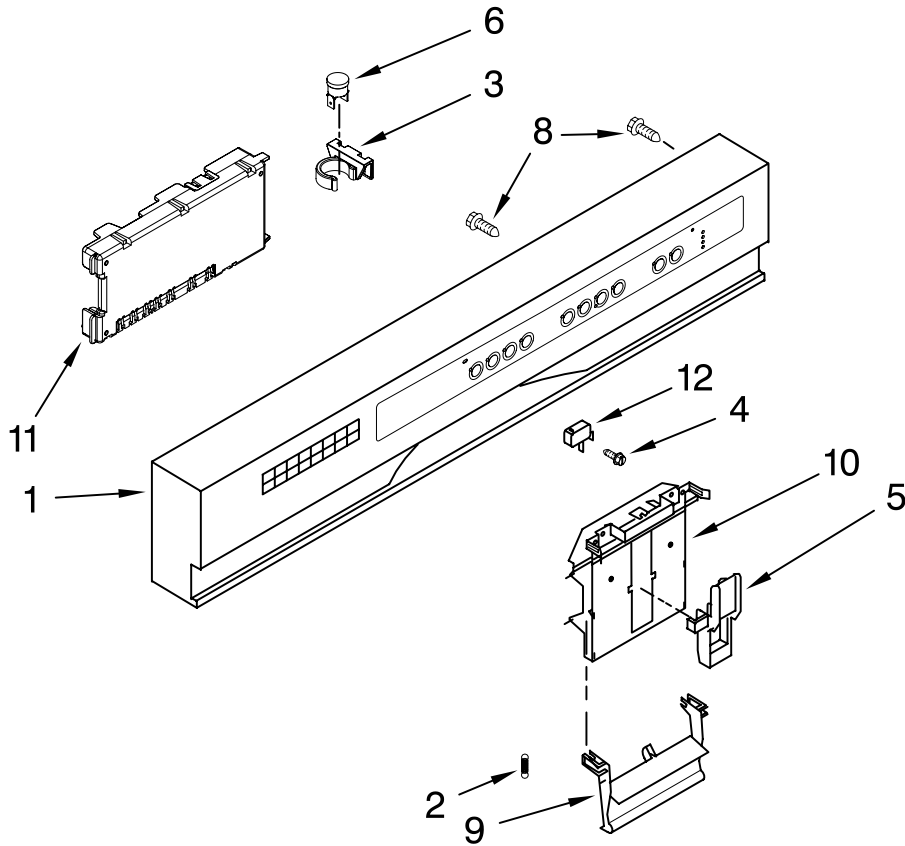

KitchenAid® DOOR AND PANEL PARTS

For Models: KUDC03ITBL0, KUDC03ITBS0
(Black) (Stainless)

UNDERCOUNTER
DISHWASHER

Illus. No.	Part No.	DESCRIPTION
1		Literature Parts
	W10078153	Instructions, Installation
	W10077822	Guide, Consumer Reference
	W10111124	Energy Guide
	8574093	Guide, Use & Care
	W10082651	Tech Sheet
2		Arm, Hinge
	8534854	Left
	8534853	Right
3	8564886	Stiffener, Door
4	8542577	Insulation, Door
5		Access Panel
	8573255	Black
6		Panel, Full Front (Includes Items 4, 16 & 17)
	W10077995	Black
	W10077998	Stainless
8		Toe Panel (Includes #18)
	8573286	Black
12	302868	Screw
13	304392	Screw
15	3400071	Screw
16		Nameplate
	W10021860	Black
	W10021850	Stainless
17	2004333	Nut
18	8269016	Clip, Ground

FOR ORDERING INFORMATION REFER TO PARTS PRICE LIST

CONTROL PANEL PARTS

For Models: KUDC03ITBL0, KUDC03ITBS0
(Black) (Stainless)

Illus. No.	Part No.	DESCRIPTION
1		Console Assembly (Includes Insert)
	W10078015	Black
2	8268540	Spring, Handle
3	8546546	Clip, Bi-Metal
4	3400412	Screw
5	8524471	Actuator, Latch
6	661663	Bi-Metal
8	3369051	Screw (6)
9		Handle, Latch
	8269117	Black
10	8524476	Bolt, Latch
11	8575277	Control, Electronic
12	8269209	Switch, Door