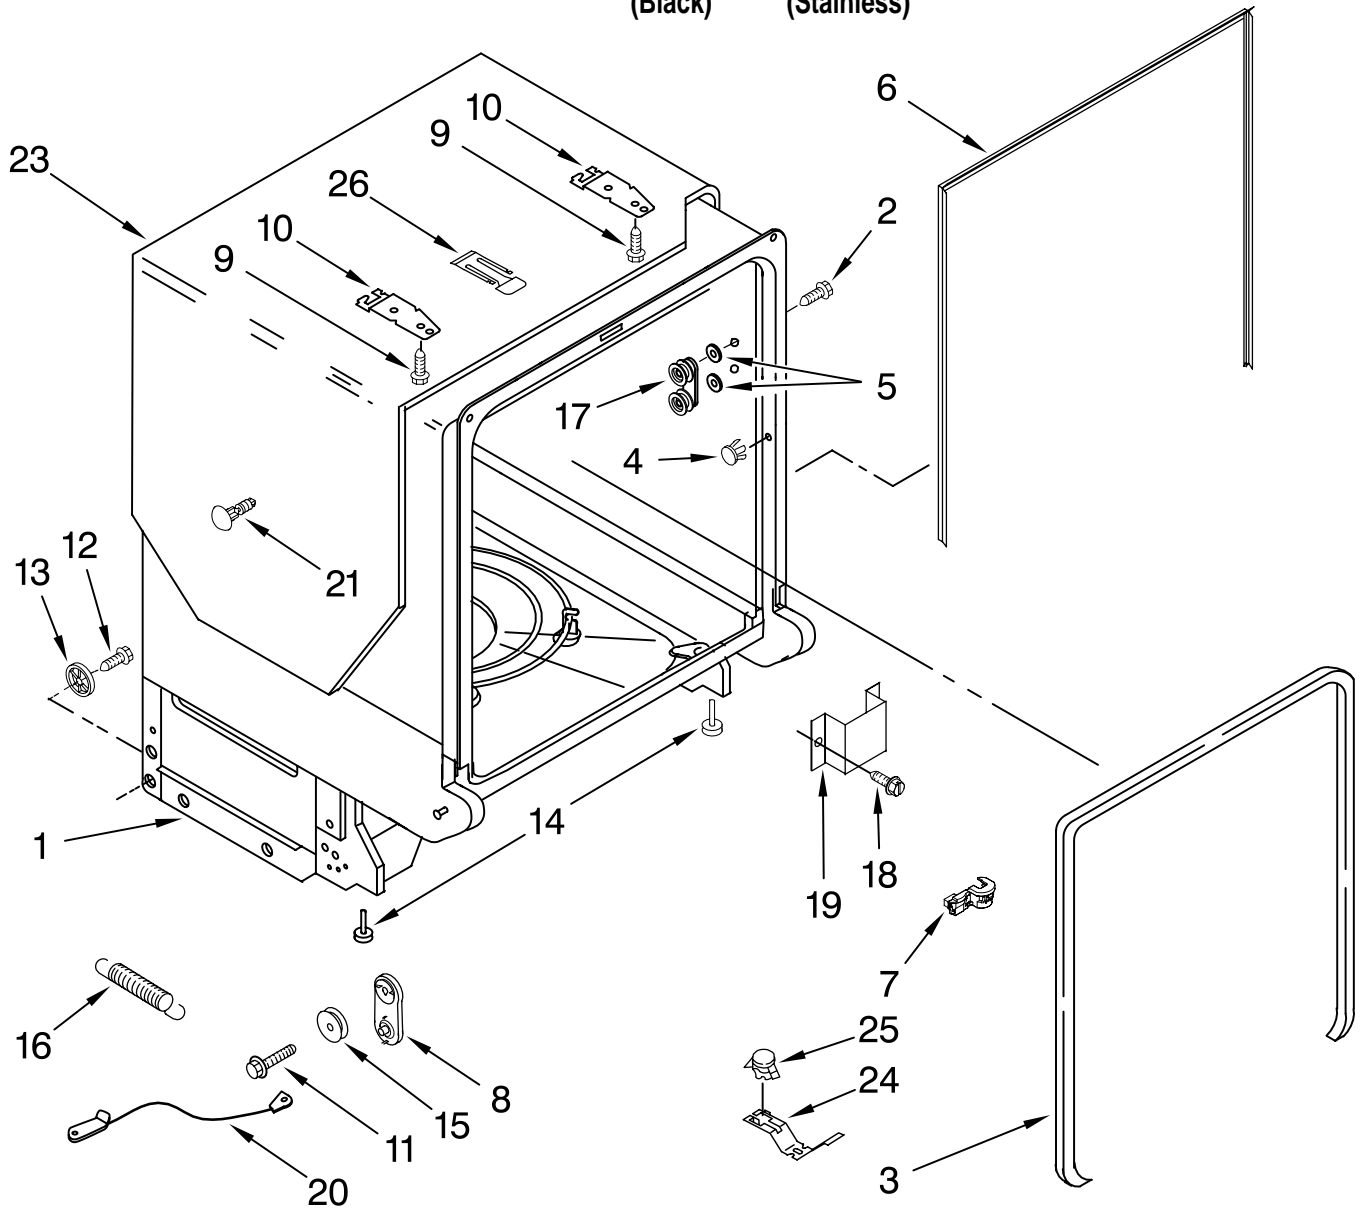

TUB AND FRAME PARTS

For Models: KUDC03ITBL0, KUDC03ITBS0

(Black) (Stainless)

FOR ORDERING INFORMATION REFER TO PARTS PRICE LIST

W10122737

TUB AND FRAME PARTS

For Models: KUDC03ITBL0, KUDC03ITBS0

(Black) (Stainless)

Illus. No.	Part No.	DESCRIPTION
1	W10053090	Tub Assembly
2	3400072	Screw (8)
3	W10112096	Door Seal
4	8270119	Plug Tub (2)
5	9743002	Gasket, Bracket Mounting
6	8269110	Seal, Cabinet
7	8573061	Strain Relief
8	8270021	Mount, Door Balance
9	3367670	Screw
10	8269145	Bracket, Undercounter
11	3400074	Screw (2)
12	3370389	Screw (2)
13	8268977	Wheel Leg
14	8524584	Leveler, Leg
15	8524474	Wheel, door Balance
16	8270020	Spring, Door Balance
17	W10078083	Wheel & Mount Assembly (Also Order #5)
18	3400892	Screw
19	8268991	Cover, Terminal Box
20	8535568	Link, Door Balance
21	304666	Retainer, Push (2)
23	8573241	Shield, Sound
24	9742648	Bracket, Thermostat
25	661566	Thermostat
26	8580309	Strike, Latch

FOR ORDERING INFORMATION REFER TO PARTS PRICE LIST