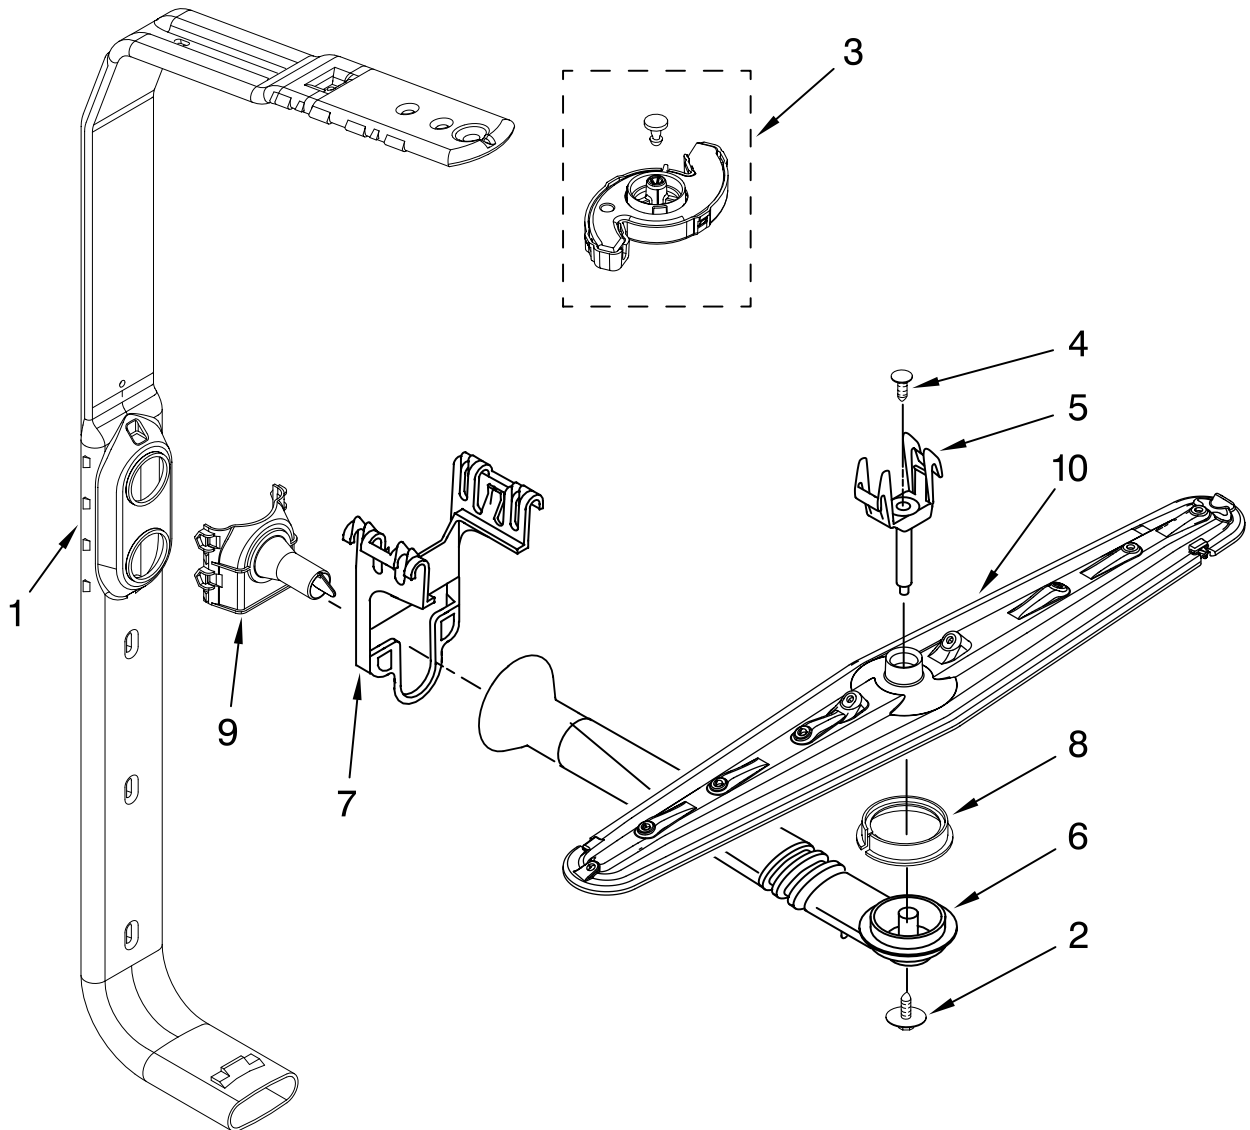

UPPER WASH AND RINSE PARTS

For Models: KUDC03ITBL0, KUDC03ITBS0
(Black) (Stainless)

Illus. No.	Part No.	DESCRIPTION

1	W10077896	Feed Tube Assembly (Also Includes Item 3)
2	8533889	Screw
3	8557720	Sprayarm, 3rd Level
4	3400920	Cover, Screw
5	8268354	Mount
6	8268355	Manifold
7	8268349	Hanger
8	8268433	Seal, Sprayarm
9	W10077923	Nozzle-Feed
10	8535086	Sprayarm

FOR ORDERING INFORMATION REFER TO PARTS PRICE LIST