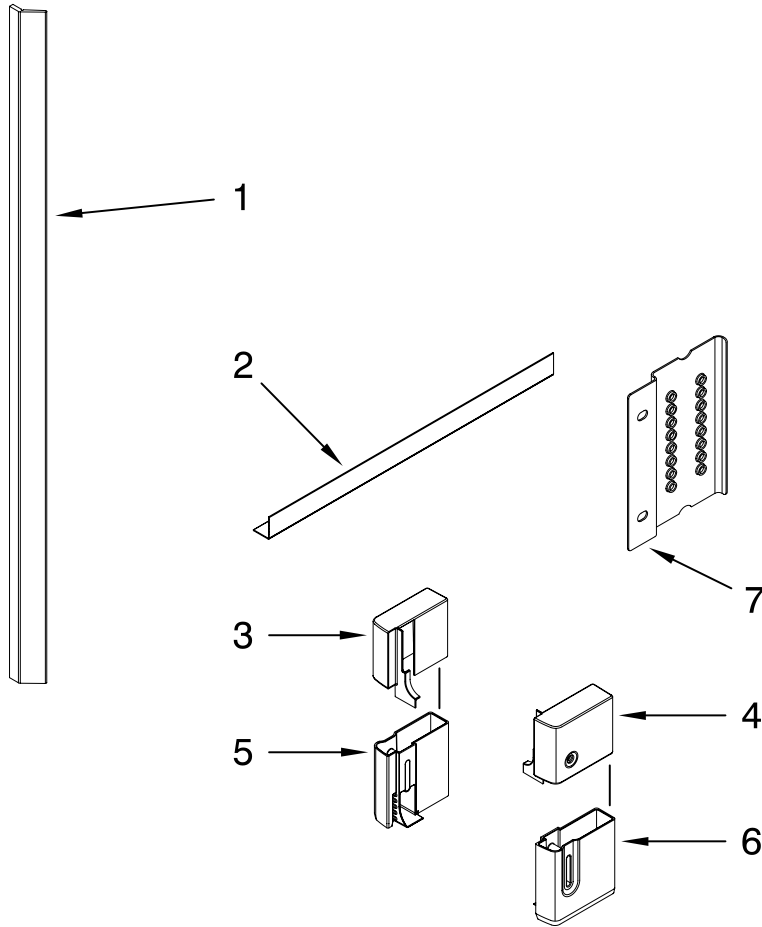

ACCESSORY PARTS

For Models: KUDD03DTBL10, KUDD03DTWH10, KUDD03DTSS10
(Black) (White) (Stainless)

The model(s) number shown may be different than what is printed on the model/serial tag of your product. The number(s) shown combine the model number and the first two digits of the serial number from the product tag.

Illus. No.	Part No.	DESCRIPTION
1	99003670	Trim, Side
2	99003716	Trim, Toe Kick (Black)
3		Toe Kick Base (LH)
	Y6920293	Black
	Y6920297	White
4		Toe Kick Base (RH)
	Y6920295	Black
	Y6920299	White
5		Toe Kick Slide (LH)
	Y6920294	Black
	Y6920298	White
6		Toe Kick Slide (RH)
	Y6920296	Black
	Y6920300	White
7	Y6920591	Bracket, Mounting