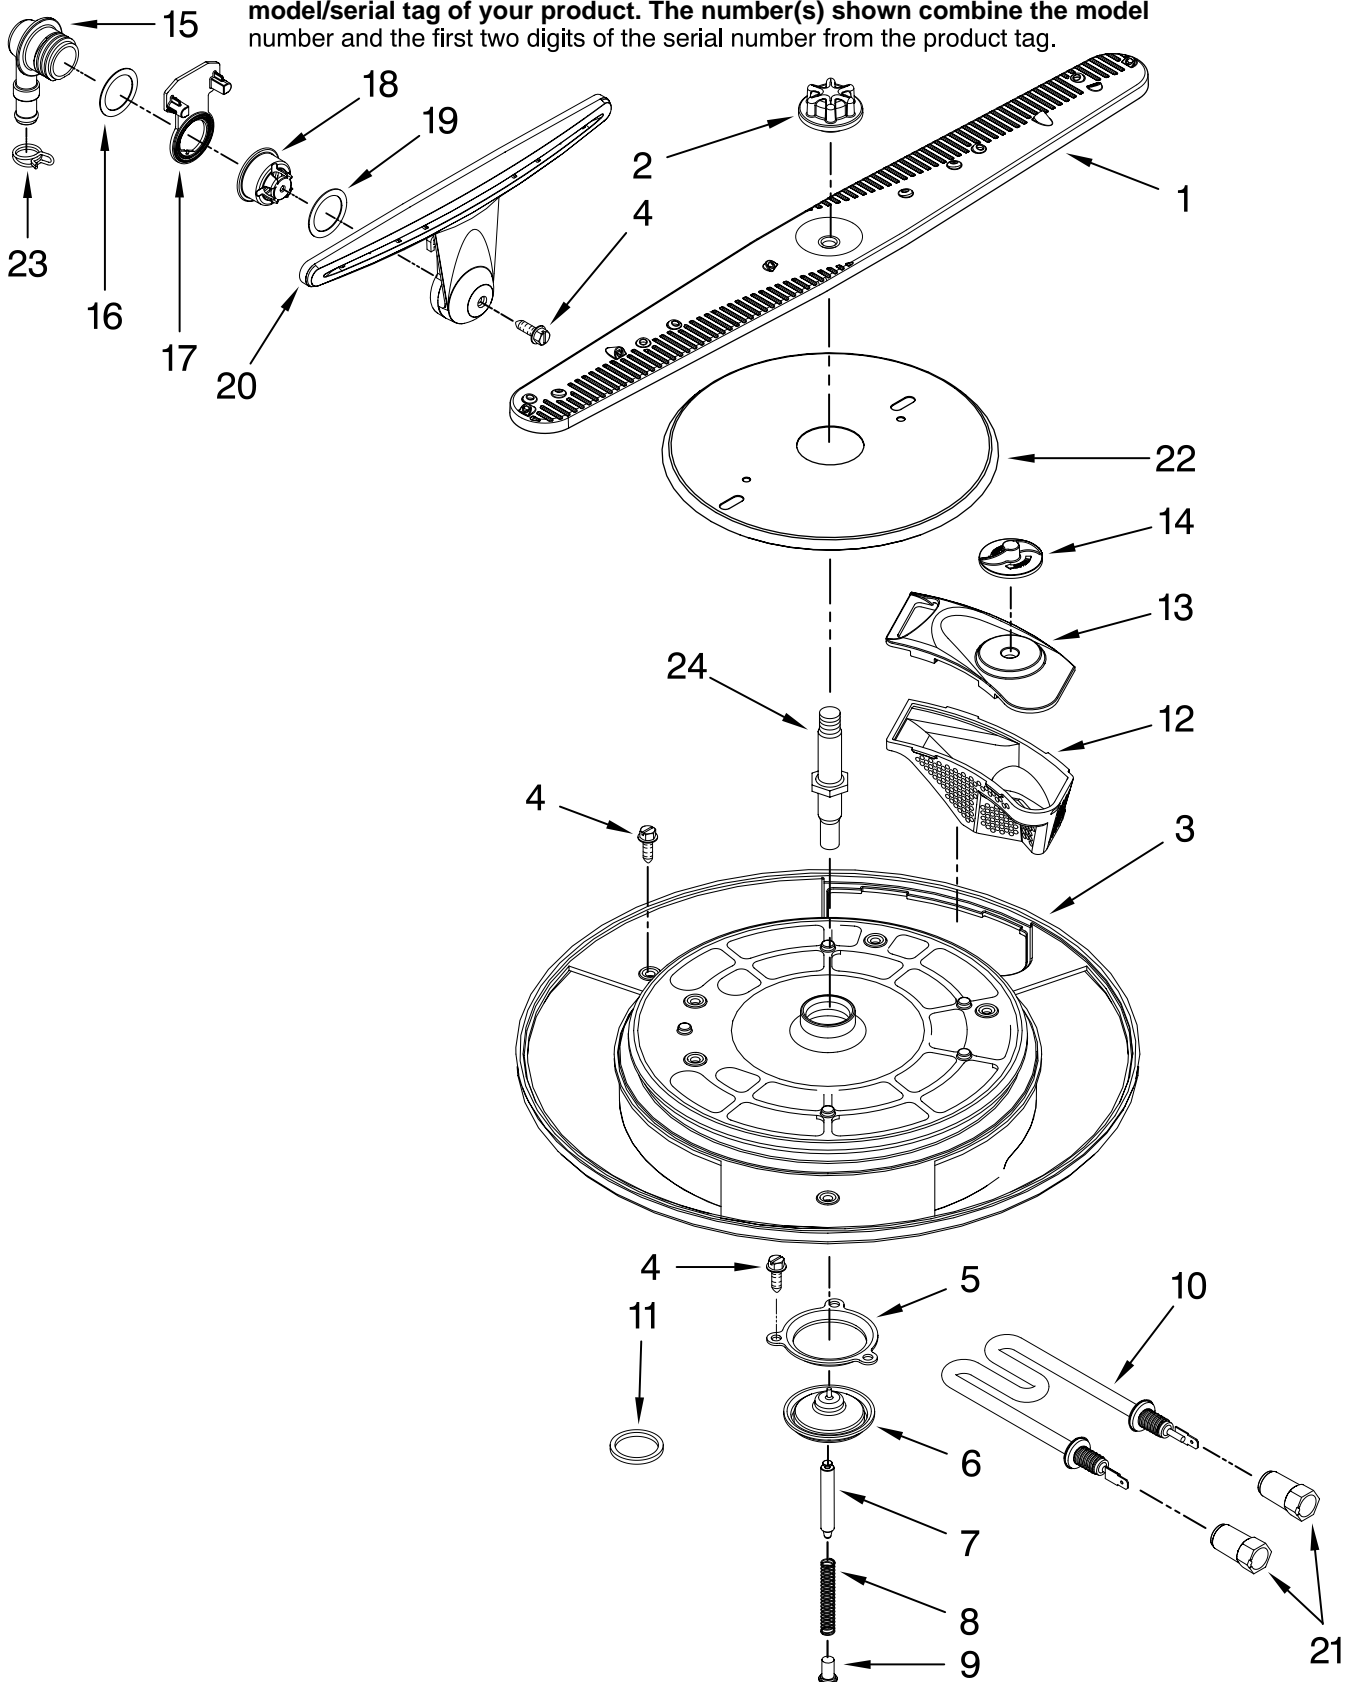

WASH SYSTEM PARTS

For Models: KUDD03DTBL10, KUDD03DTWH10, KUDD03DTSS10

(Black)

(White)

(Stainless)

The model(s) number shown may be different than what is printed on the model/serial tag of your product. The number(s) shown combine the model number and the first two digits of the serial number from the product tag.