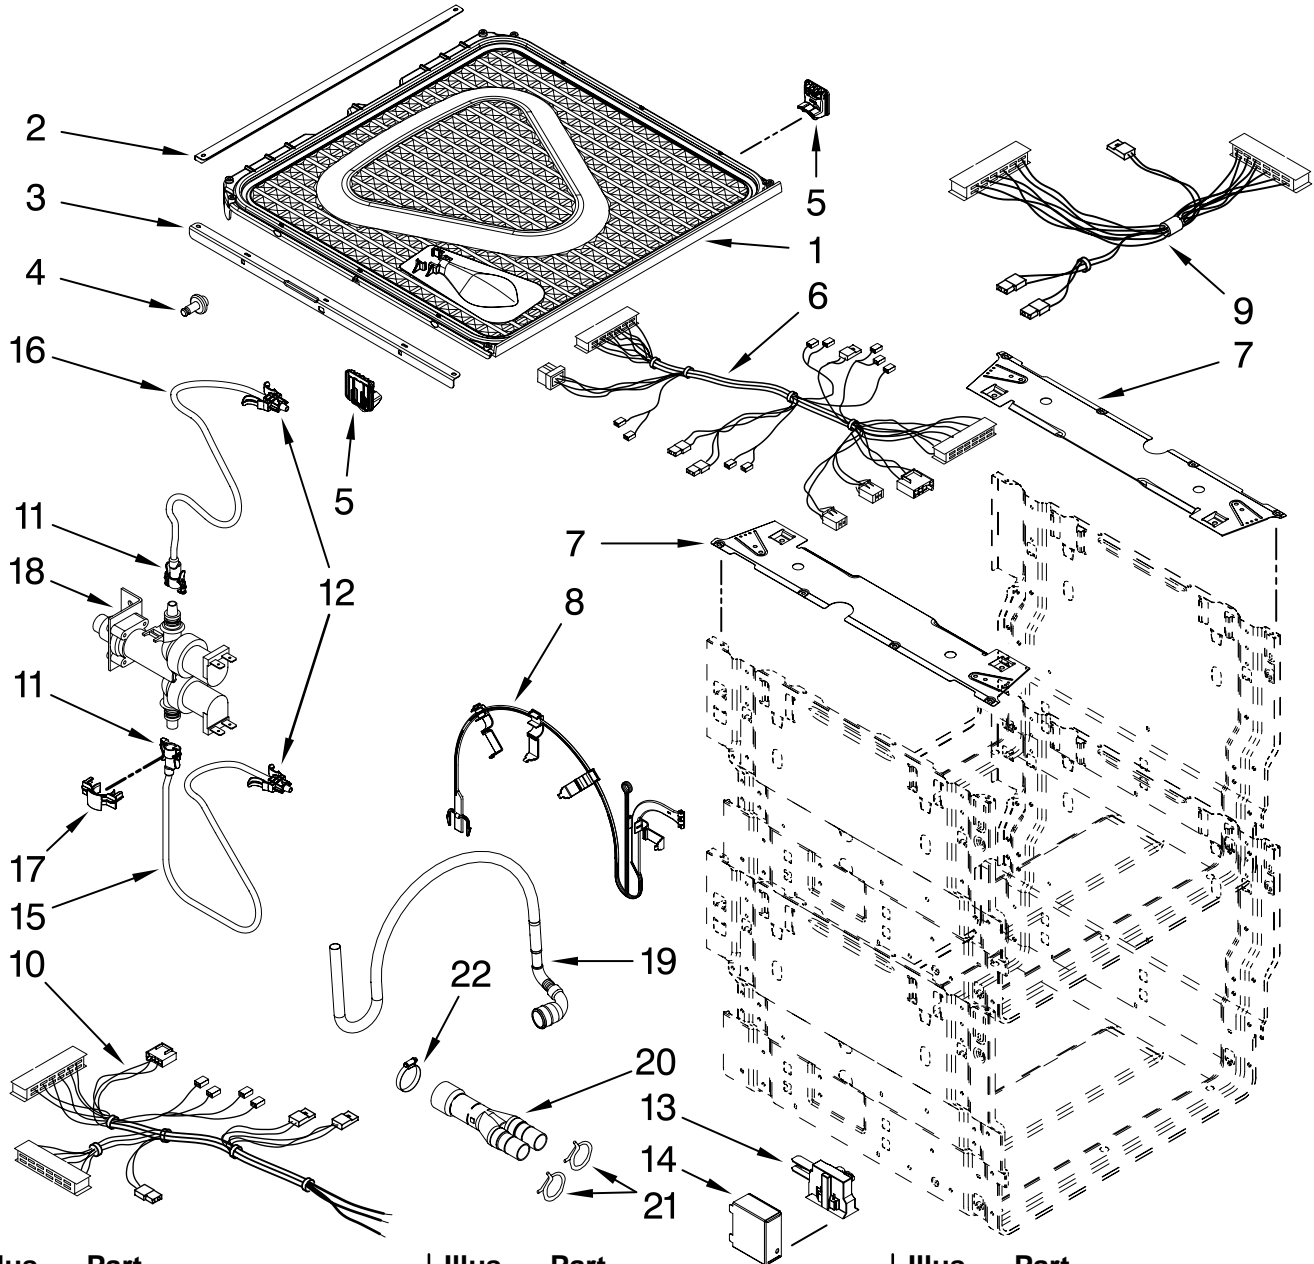

# FRAME AND LID PARTS

For Models: KUDD03DTBL10, KUDD03DTWH10, KUDD03DTSS10

(Black)

(White)

(Stainless)

The model(s) number shown may be different than what is printed on the model/serial tag of your product. The number(s) shown combine the model number and the first two digits of the serial number from the product tag.

Illus. No.	Part No.	DESCRIPTION
1	99003677	Lid Assembly (Seal Included)
2	Y6920305	Bracket, Lid (Rear)
3	99003722	Bracket, Lid Assy. (Side)
4	99003724	Roller, Lid Pin
5	99003725	Lid Slider Assy. Right Hand
	99003726	Left Hand
6	99003706	Harness, Drawer