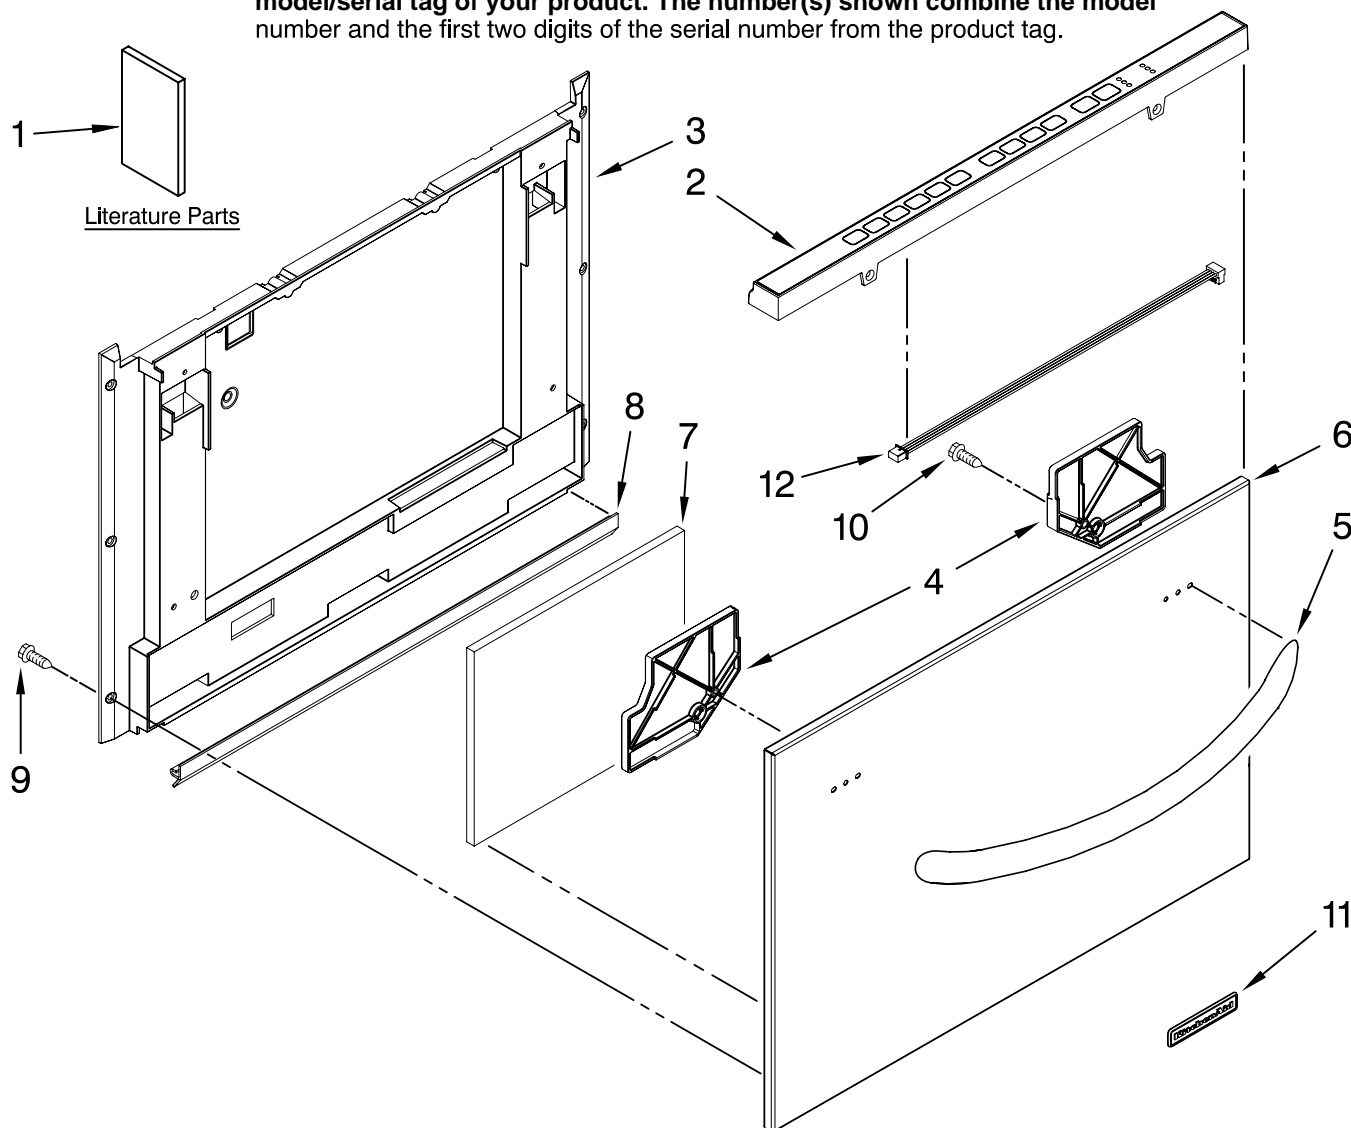

# KitchenAid® FRONT PANEL PARTS

DRAWER  
DISHWASHER

For Models: KUDD03DTBL10, KUDD03DTWH10, KUDD03DTSS10

(Black)

(White)

(Stainless)

The model(s) number shown may be different than what is printed on the model/serial tag of your product. The number(s) shown combine the model number and the first two digits of the serial number from the product tag.