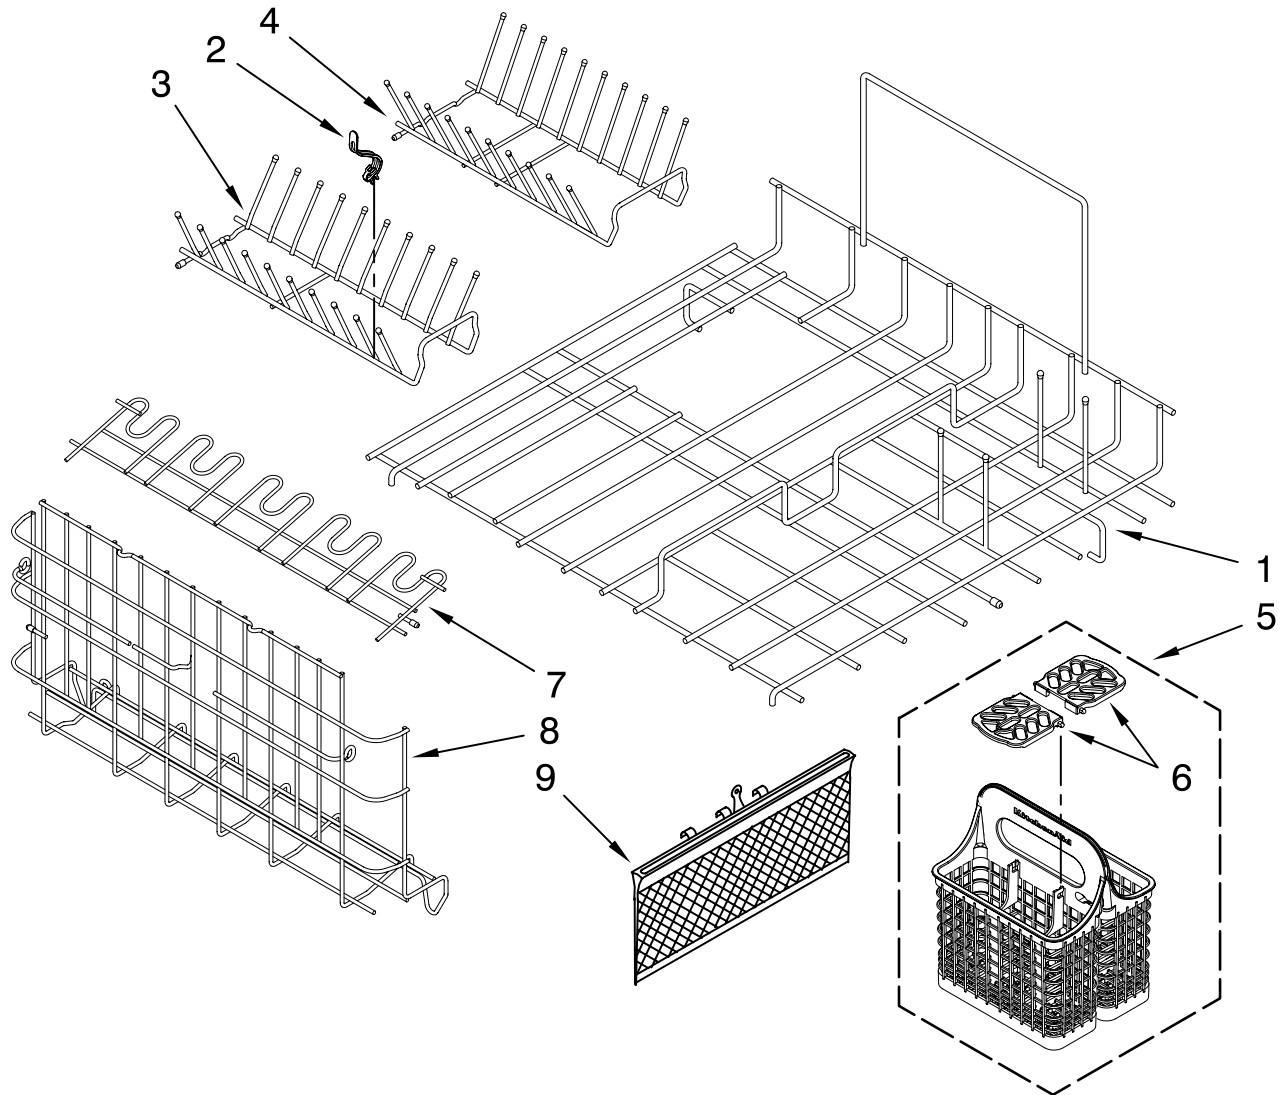

# UPPER AND LOWER DISHRACK PARTS

For Models: KUDD03DTBL10, KUDD03DTWH10, KUDD03DTSS10

(Black)

(White)

(Stainless)

The model(s) number shown may be different than what is printed on the model/serial tag of your product. The number(s) shown combine the model number and the first two digits of the serial number from the product tag.

Illus. No.	Part No.	DESCRIPTION
------------	----------	-------------

- |   |           |                                   |
|---|-----------|-----------------------------------|
| 1 | W10118023 | Rack, Base                        |
| 2 | W10077844 | Clip, No-Flip                     |
| 3 | W10154735 | Rack, Insert<br>(Includes Item 2) |
| 4 | W10118019 | Rack, Insert<br>(Small Tines)     |
| 5 | W10118031 | Basket, Silverware<br>Assembly    |
| 6 | W10118032 | Cover, Silverware<br>Basket       |
| 7 | W10118001 | Shelf, Rack                       |
| 8 | W10118010 | Rack, Left                        |
| 9 | 8519716   | Basket, Small<br>Items            |