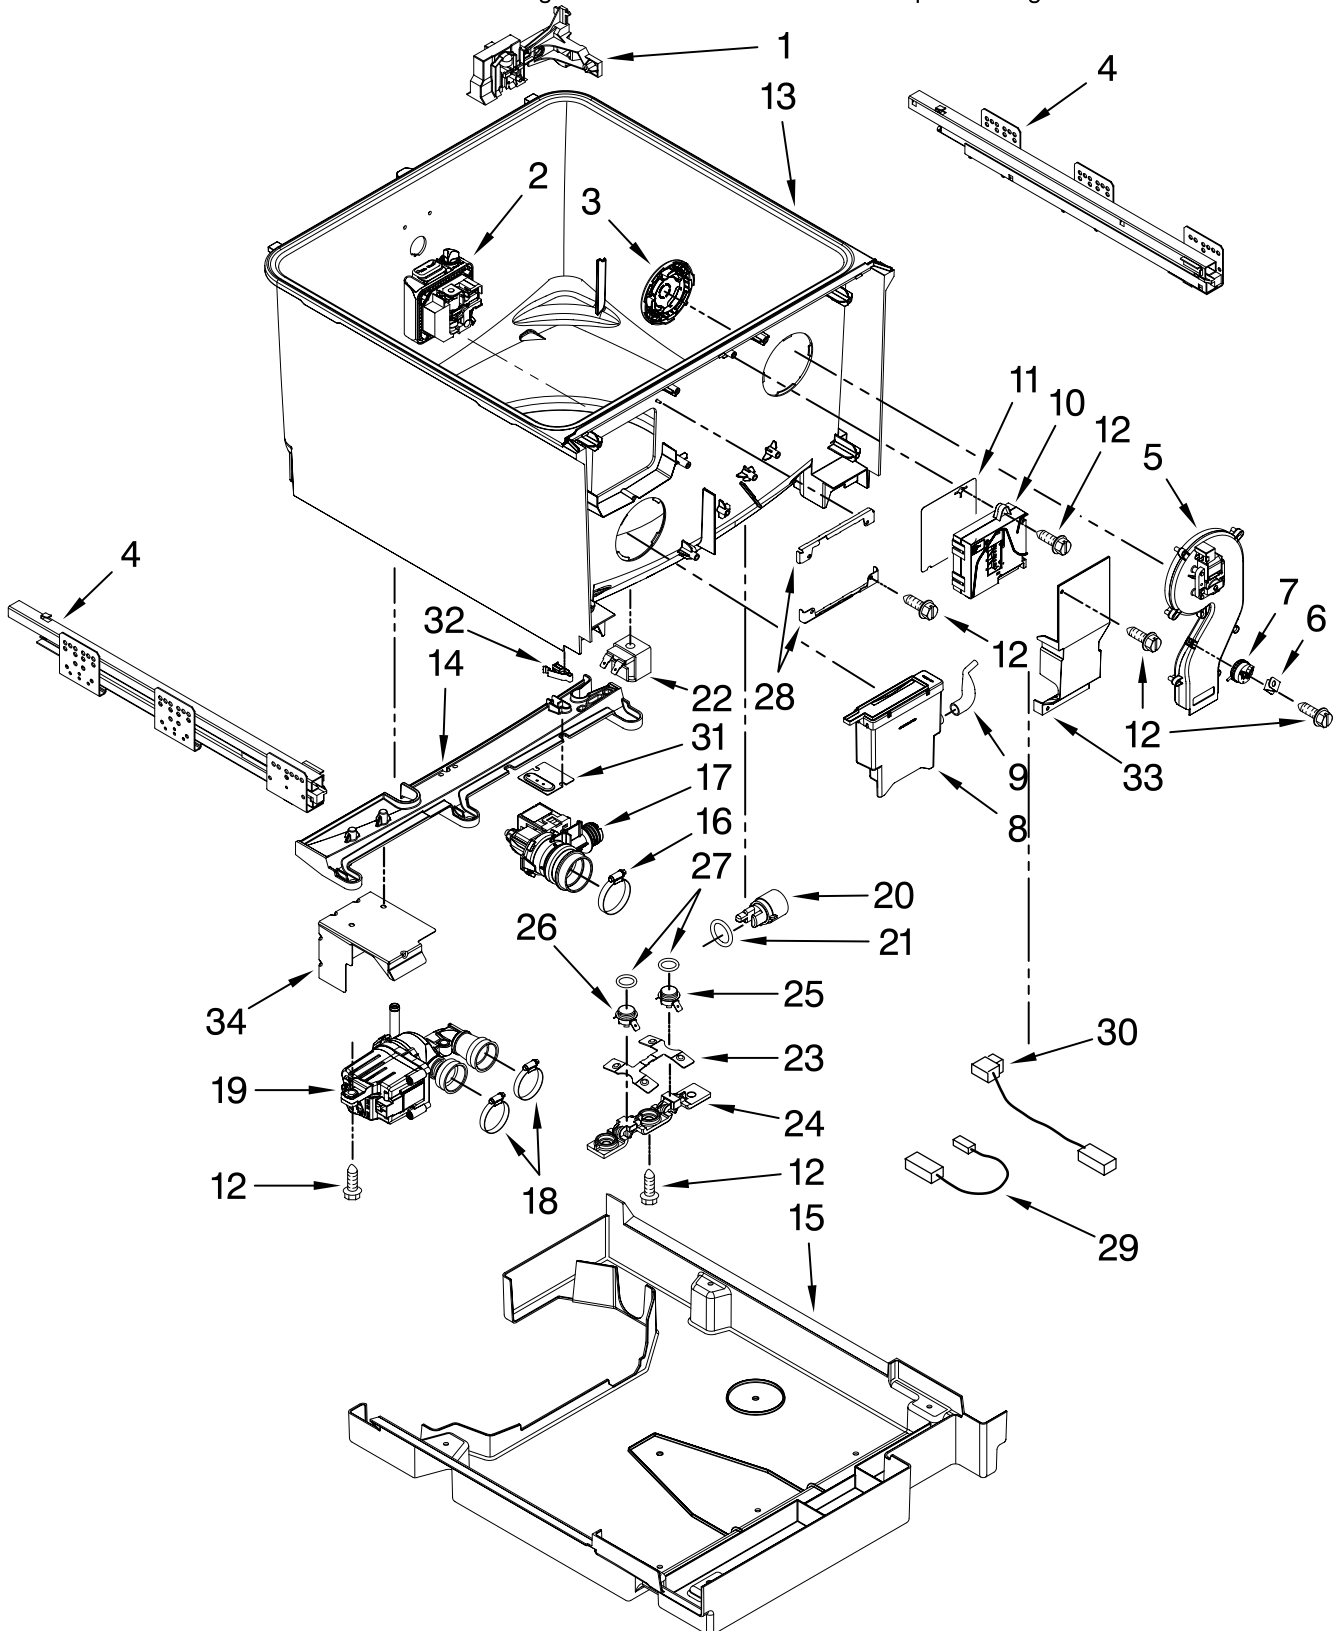

Illus. No.	Part No.	DESCRIPTION
7	W10117965	Pad, EPS
8	99003716	Trim, Toe Kick
9	Y912620	Screw
10	99003156	Screw
11		Nameplate
	8304603BL	Black
	8304603WH	White
	8304603SS	Stainless
12	W10117969	Harness, User Interface

# TUB PARTS

For Models: KUDD03DTBL10, KUDD03DTWH10, KUDD03DTSS10

(Black)

(White)

(Stainless)

The model(s) number shown may be different than what is printed on the model/serial tag of your product. The number(s) shown combine the model number and the first two digits of the serial number from the product tag.