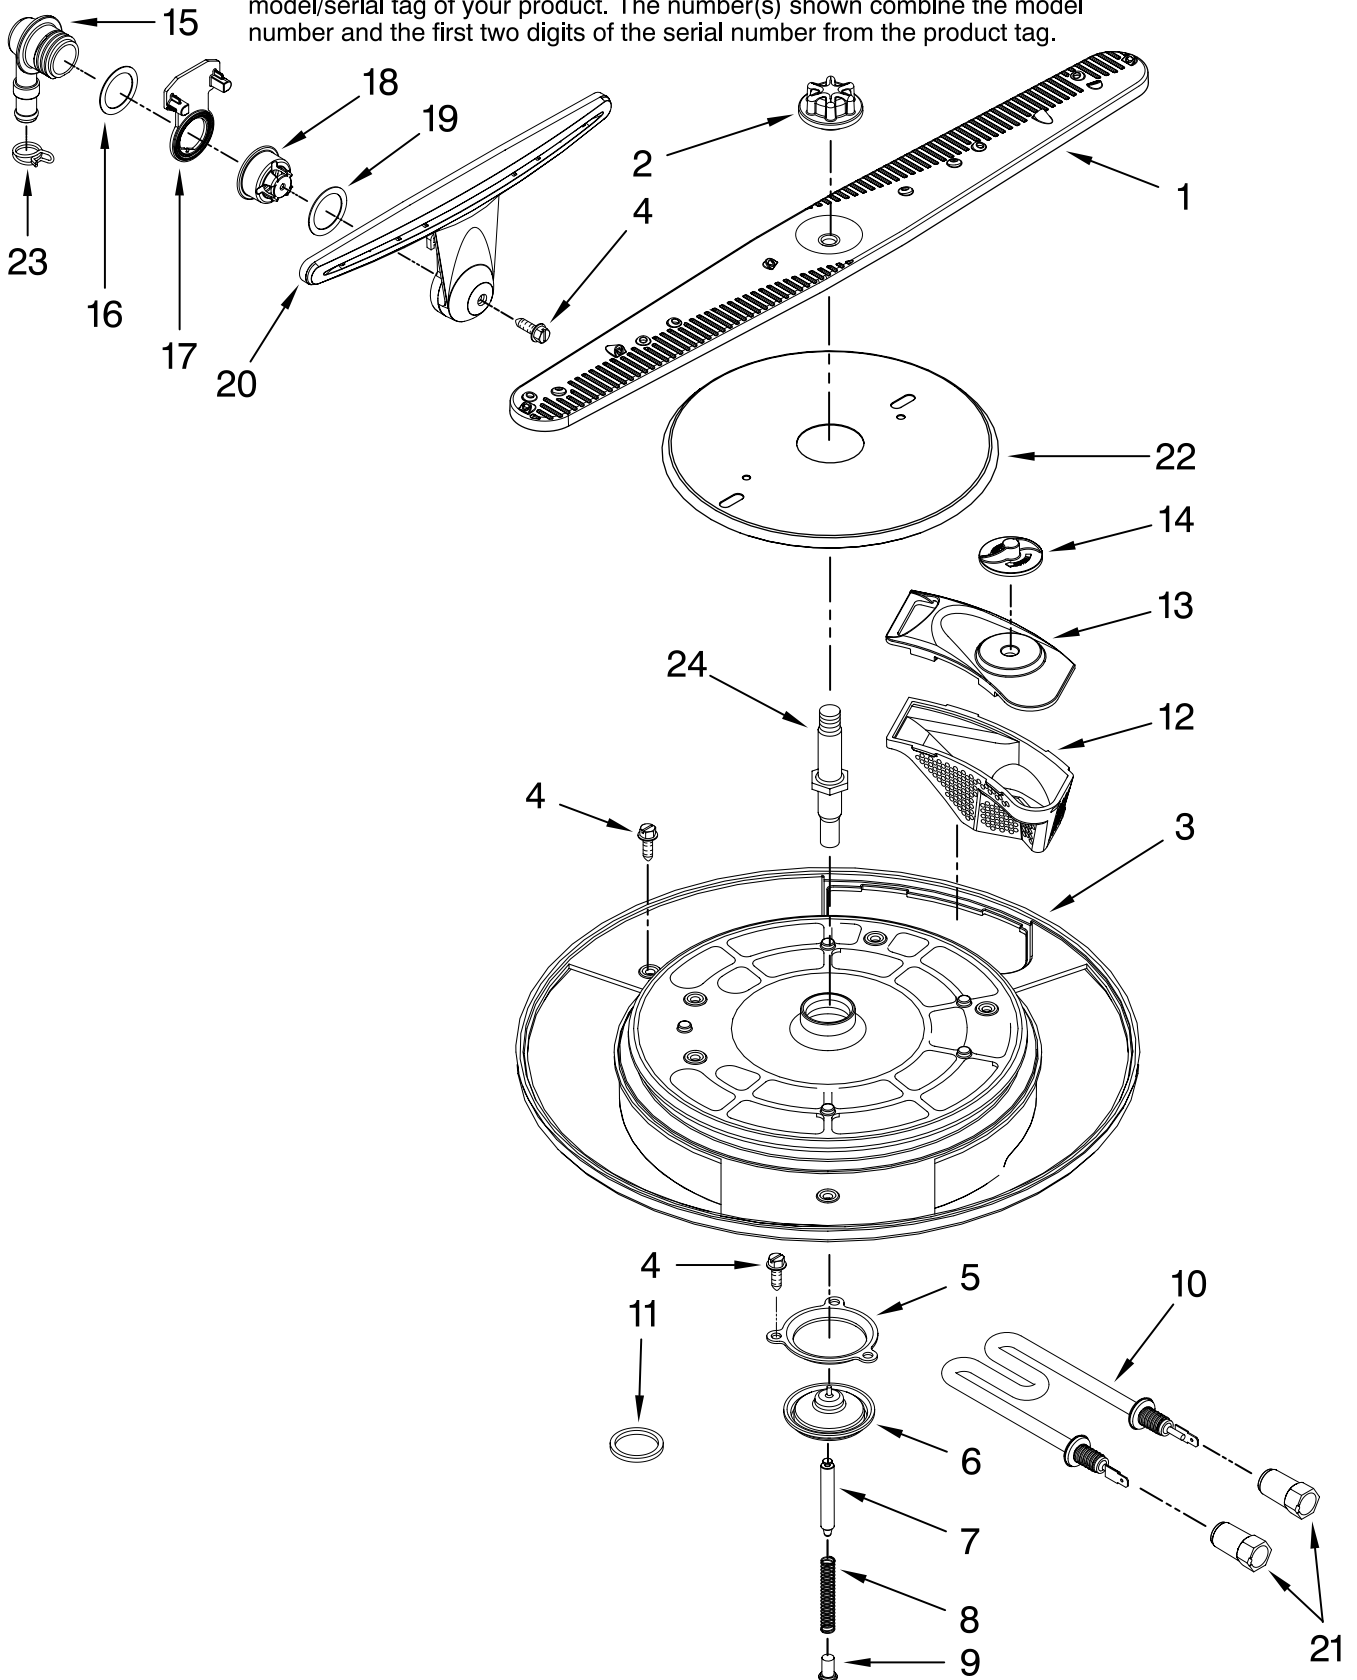

WASH SYSTEM PARTS

For Model: KUDD03DTPA10

(Panel-Ready)

The model(s) number shown may be different than what is printed on the model/serial tag of your product. The number(s) shown combine the model number and the first two digits of the serial number from the product tag.

WASH SYSTEM PARTS

For Model: KUDD03DTPA10

(Panel-Ready)

The model(s) number shown may be different than what is printed on the model/serial tag of your product. The number(s) shown combine the model number and the first two digits of the serial number from the product tag.

Illus. No.	Part No.	DESCRIPTION
1	99003689	Wash Arm Assembly
2	99003697	Cap, Wash Arm
3	W10190556	Filter Flowplate Assembly
4	Y6918536	Screw
5	99003720	Compression Ring, Fine Drain
6	99003692	Seal, Fine Drain
7	99003772	Armature, Fine Drain
8	99003774	Spring, Fine Drain
9	99003775	Shaft, Fine Drain
10	99003625	Heater
11	Y6920320	O-Ring (EPDM)
12	99003777	Coarse Cup, Lower
13	99003776	Coarse Cup, Upper
14	99003778	Coarse Cup Cap
15	Y6920170	Inlet, Upper (Manifold)
16	99003602	Seal, Inlet/Outlet
17	Y6920354	Bracket, Upper Manifold Mtg
18	Y6920171	Cap, Manifold Inlet
19	99003602	Seal, Inlet/Outlet
20	99003683	Manifold, Upper Assembly
21	99003771	Nut, Heater
22	99003704	Shield, Fine Filter
23	99003634	Clamp, Manifold
24	99003697	Pivot, Wash Arm