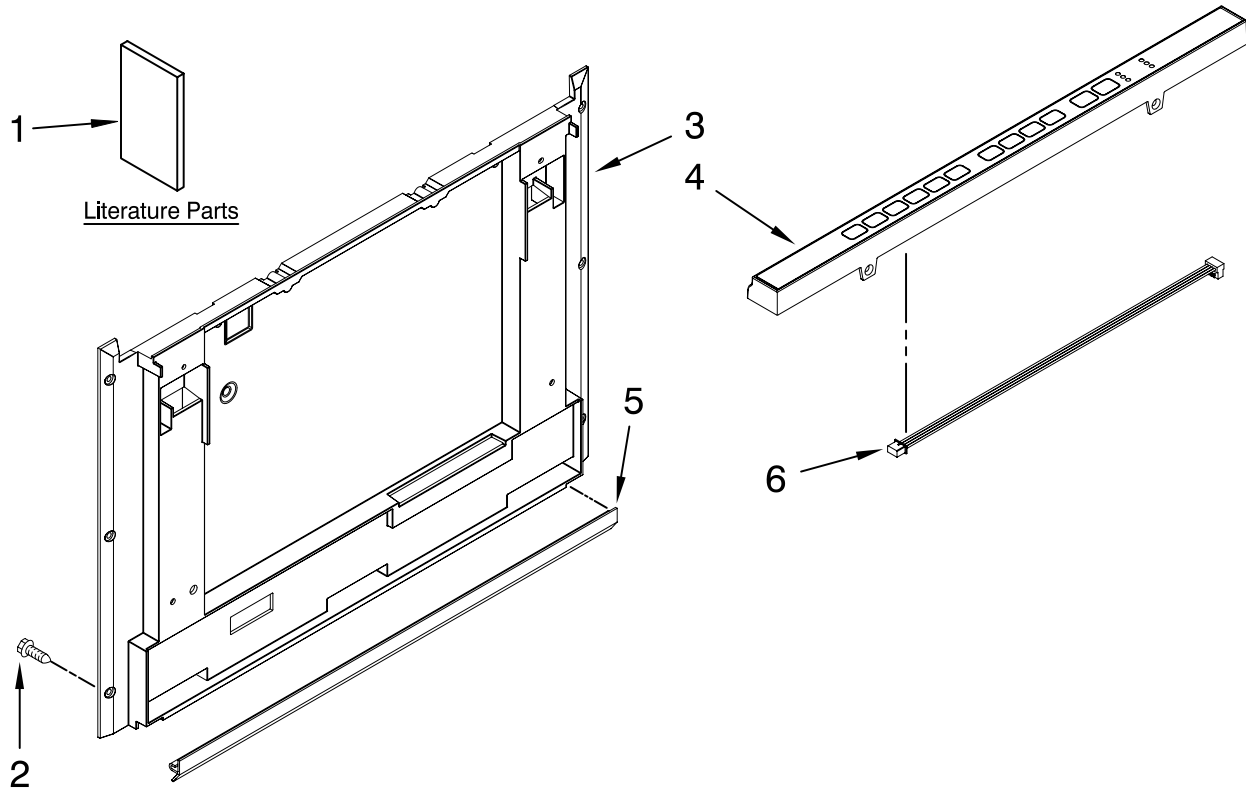

KitchenAid® FRONT PANEL PARTS

For Model: KUDD03DTPA10

(Panel-Ready)

DRAWER
DISHWASHER

The model(s) number shown may be different than what is printed on the model/serial tag of your product. The number(s) shown combine the model number and the first two digits of the serial number from the product tag.

Illus. No.	Part No.	DESCRIPTION
1	W10118037	Literature Parts Instructions, Installation Energy Guide
2	Y912620	Screw
3	W10117988	Lower
	W10117987	Upper
4	W10117977	Control Panel (Includes User Interface)
5	99003716	Trim, Toe Kick
6	W10117969	Harness, User Interface

TUB PARTS

For Model: KUDD03DTPA10

(Panel-Ready)

The model(s) number shown may be different than what is printed on the model/serial tag of your product. The number(s) shown combine the model number and the first two digits of the serial number from the product tag.