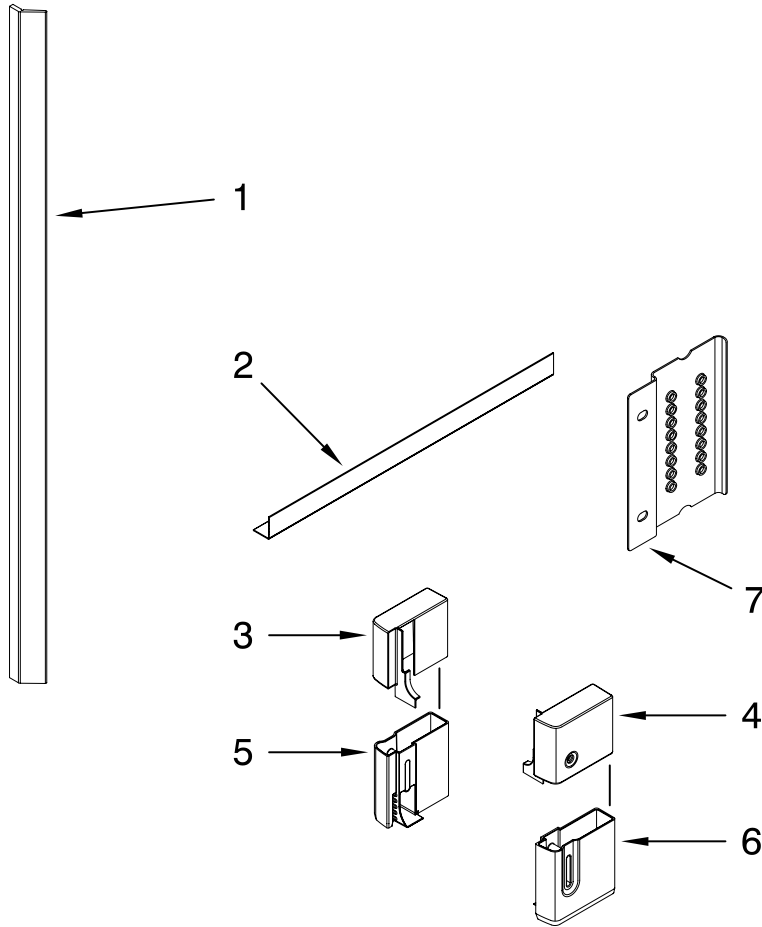

ACCESSORY PARTS

For Model: KUDD03DTPA10

(Panel-Ready)

The model(s) number shown may be different than what is printed on the model/serial tag of your product. The number(s) shown combine the model number and the first two digits of the serial number from the product tag.

Illus. No.	Part No.	DESCRIPTION
1	W10133725	Trim, Side
2	99003716	Trim, Toe Kick (Black)
3		Toe Kick Base (LH)
	Y6920293	Black
	Y6920297	White
4		Toe Kick Base (RH)
	Y6920295	Black
	Y6920299	White
5		Toe Kick Slide (LH)
	Y6920294	Black
	Y6920298	White
6		Toe Kick Slide (RH)
	Y6920296	Black
	Y6920300	White
7	Y6920591	Bracket, Mounting