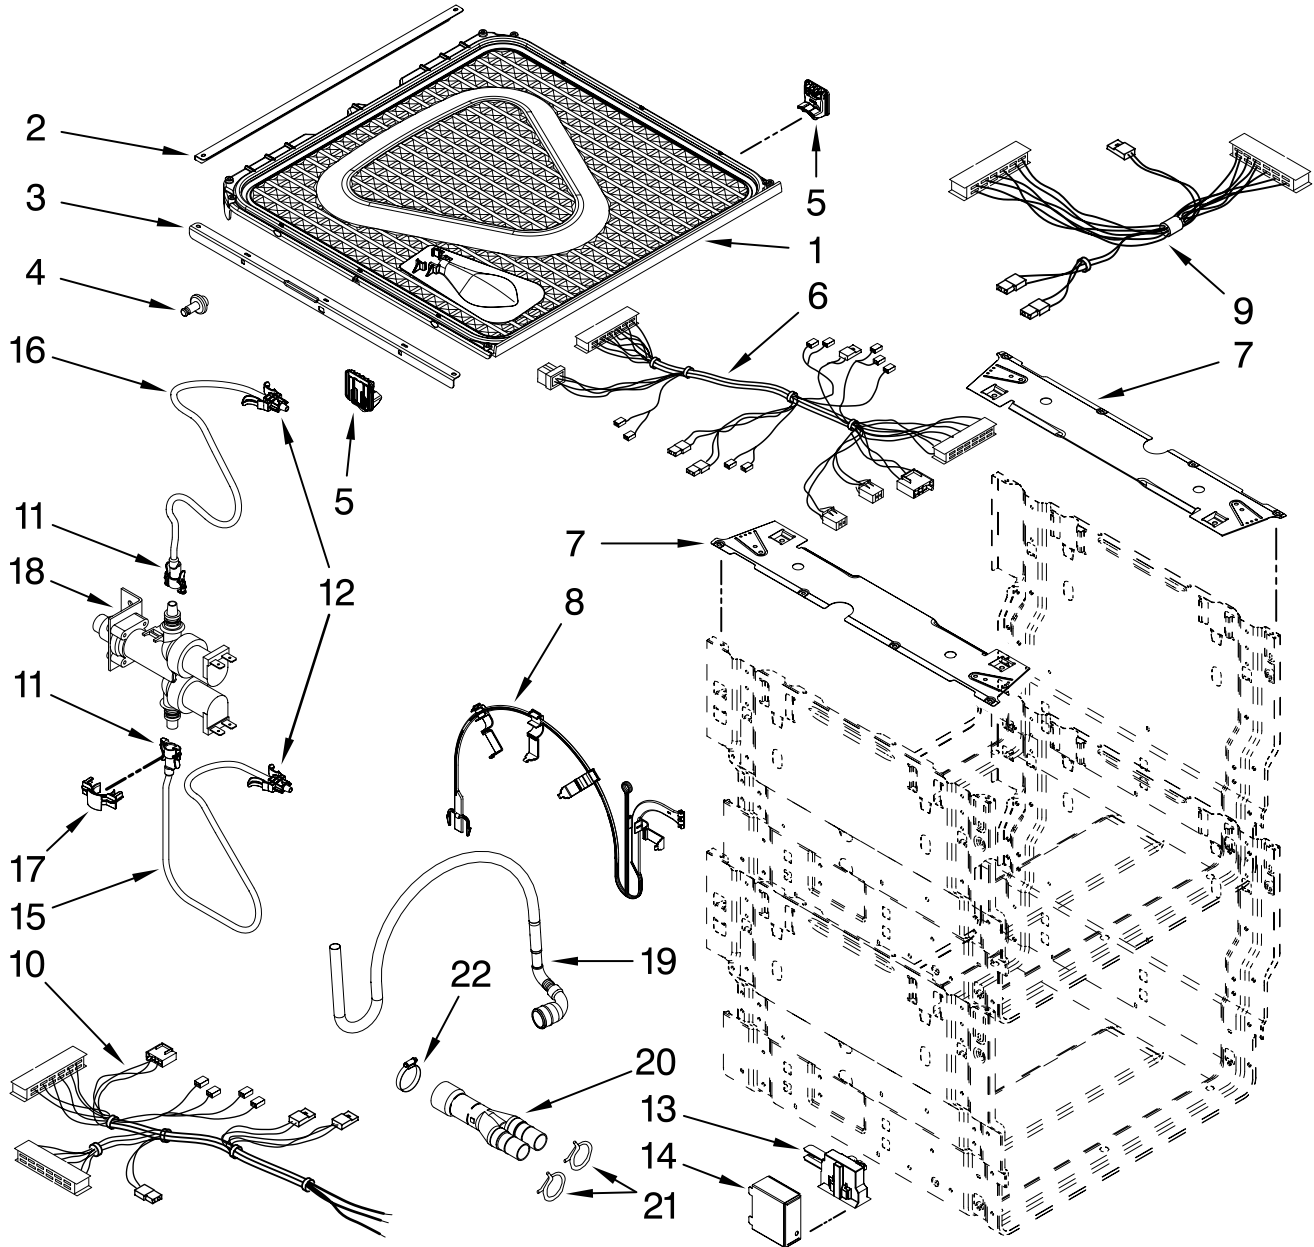

FRAME AND LID PARTS

For Model: KUDD03DTPA10

(Panel-Ready)

The model(s) number shown may be different than what is printed on the model/serial tag of your product. The number(s) shown combine the model number and the first two digits of the serial number from the product tag.

Illus. No.	Part No.	DESCRIPTION
1	99003677	Lid Assembly (Seal Included)
2	Y6920305	Bracket, Lid (Rear)
3	99003722	Bracket, Lid Assy. (Side)
4	99003724	Roller, Lid Pin
5	99003725	Lid Slider Assy. Right Hand
	99003726	Left Hand
6	99003706	Harness, Drawer

Illus. No.	Part No.	DESCRIPTION
7	W10188309	Brace, Top Side (Undercounter Mounting Bracket)
8	W10166505	Retainer, Flex
9	99003710	Harness, Upper
10	99003709	Harness, Lower
11	W10188315	Clip, Fill Valve
12	W10188316	Clip, Lid
13	99003732	Base, Utility Box
14	99003731	Cover, Utility Box

Illus. No.	Part No.	DESCRIPTION
15	99003766	Hose, Fill (Lower)
16	99003765	Hose, Fill (Upper)
17	W10189242	Retainer, Valve End
18	99003606	Valve, Water
19	99003597	Hose, Drain
20	Y6919906	Y- Connector
21	99003633	Clamp
22	99003635	Clamp