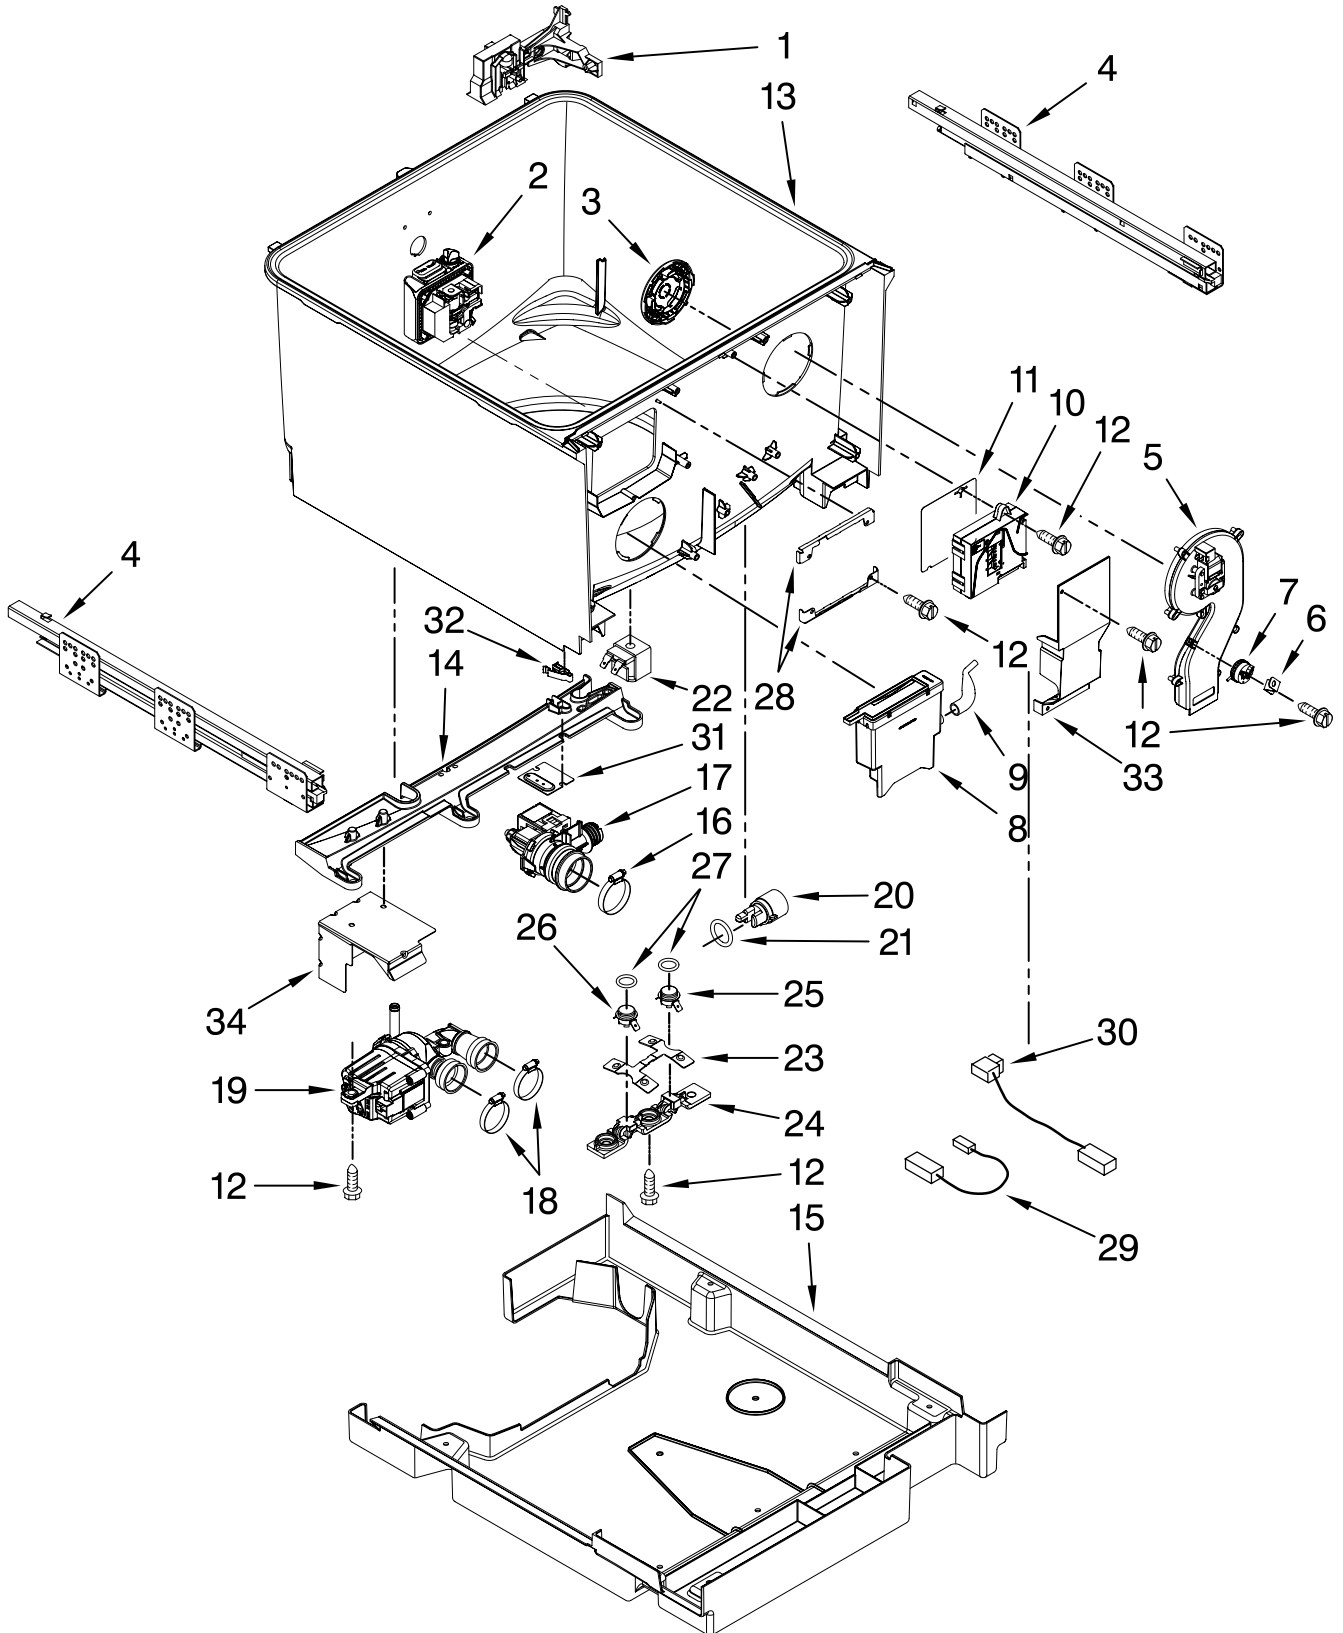

KitchenAid® FRONT PANEL PARTS

For Model: KUDD03DTPA10

(Panel-Ready)

DRAWER
DISHWASHER

The model(s) number shown may be different than what is printed on the model/serial tag of your product. The number(s) shown combine the model number and the first two digits of the serial number from the product tag.

Illus. No.	Part No.	DESCRIPTION
1	W10118037	Literature Parts Instructions, Installation Energy Guide
2	Y912620	Screw
3	W10117988	Lower
	W10117987	Upper
4	W10117977	Control Panel (Includes User Interface)
5	99003716	Trim, Toe Kick
6	W10117969	Harness, User Interface

TUB PARTS

For Model: KUDD03DTPA10

(Panel-Ready)

The model(s) number shown may be different than what is printed on the model/serial tag of your product. The number(s) shown combine the model number and the first two digits of the serial number from the product tag.