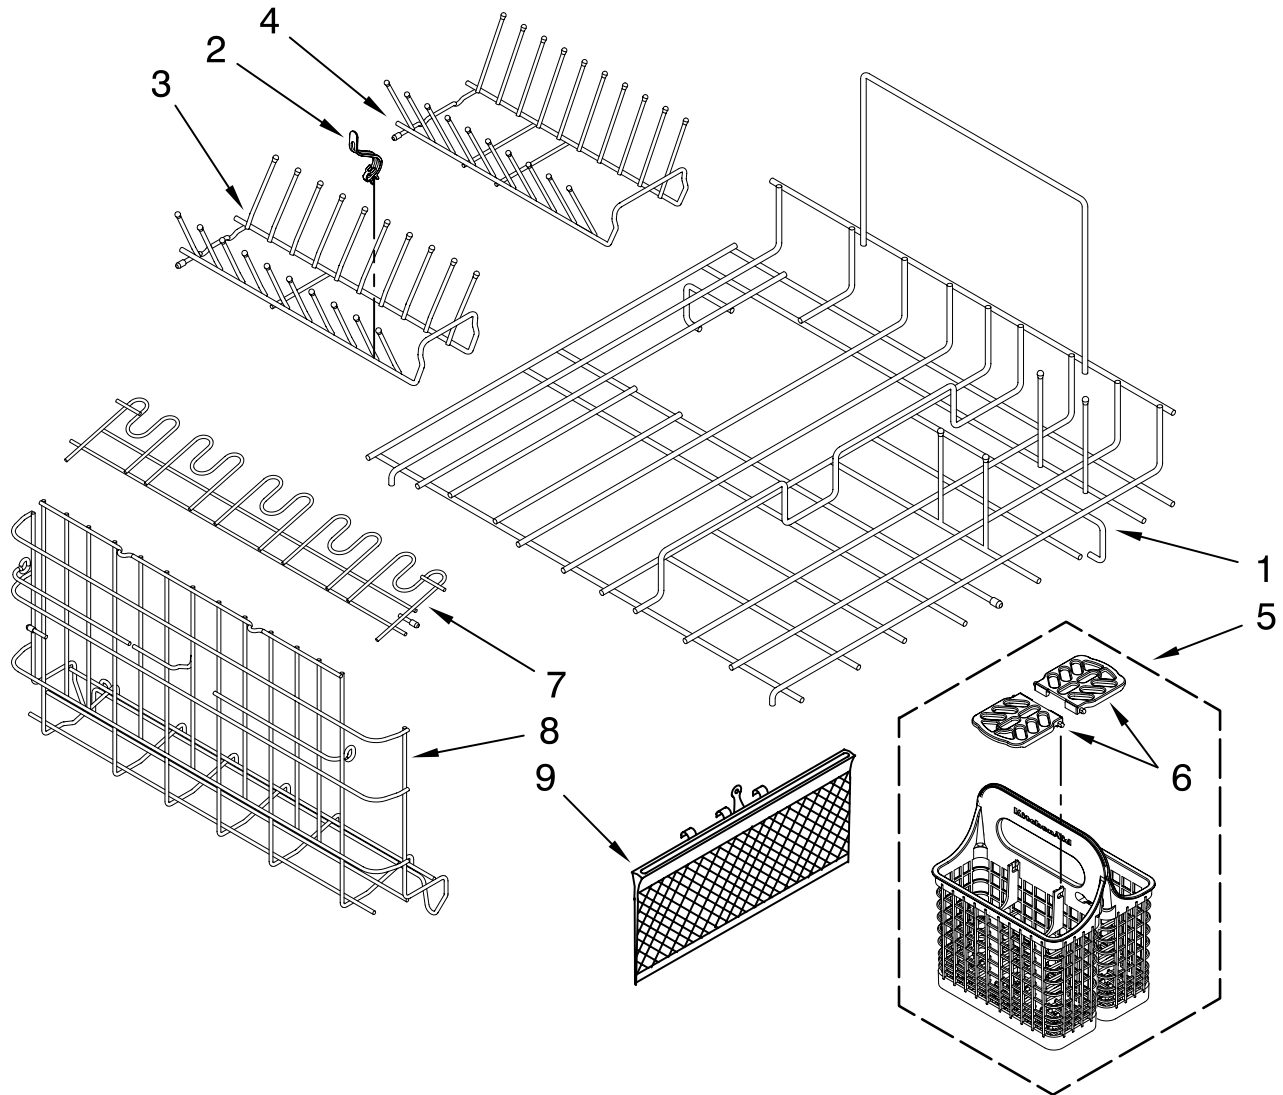

FOR ORDERING INFORMATION REFER TO PARTS PRICE LIST

UPPER AND LOWER DISHRACK PARTS

For Models: KUDD03STBL0, KUDD03STWH0, KUDD03STSS0

(Black)

(White)

(Stainless)

The model(s) number shown may be different than what is printed on the model/serial tag of your product. The number(s) shown combine the model number and the first two digits of the serial number from the product tag.

Illus. No.	Part No.	DESCRIPTION
1	W10118023	Rack, Base
2	W10077844	Clip, No-Flip
3	W10154735	Rack, Insert (Includes Item 2)
4	W10118019	Rack, Insert (Small Tines)
5	W10118031	Basket, Silverware Assembly
6	W10118032	Cover, Silverware Basket
7	W10118001	Shelf, Rack
8	W10118010	Rack, Left
9	8519716	Basket, Small Items