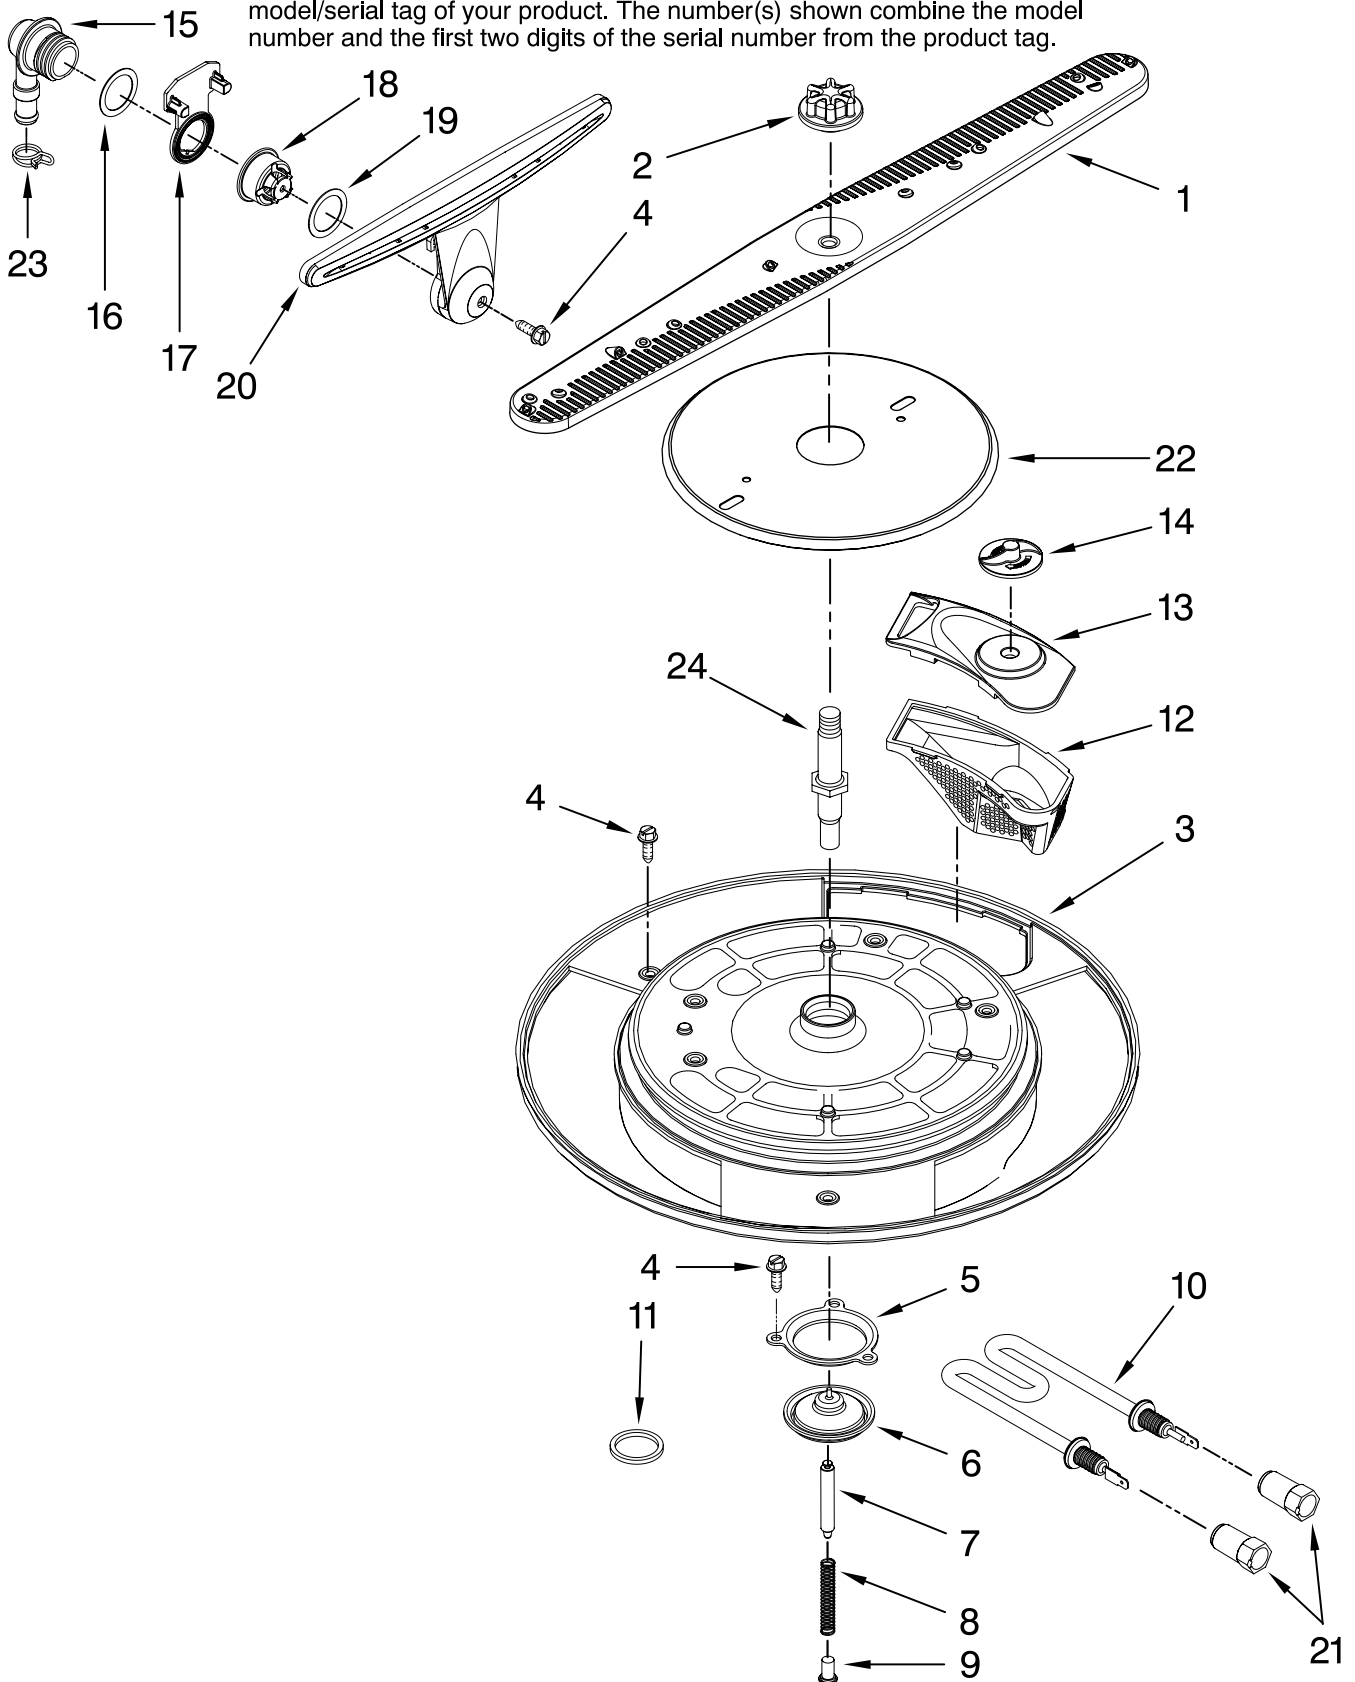

WASH SYSTEM PARTS

For Models: KUDD03STBL0, KUDD03STWH0, KUDD03STSS0
(Black) (White) (Stainless)

The model(s) number shown may be different than what is printed on the model/serial tag of your product. The number(s) shown combine the model number and the first two digits of the serial number from the product tag.

FOR ORDERING INFORMATION REFER TO PARTS PRICE LIST