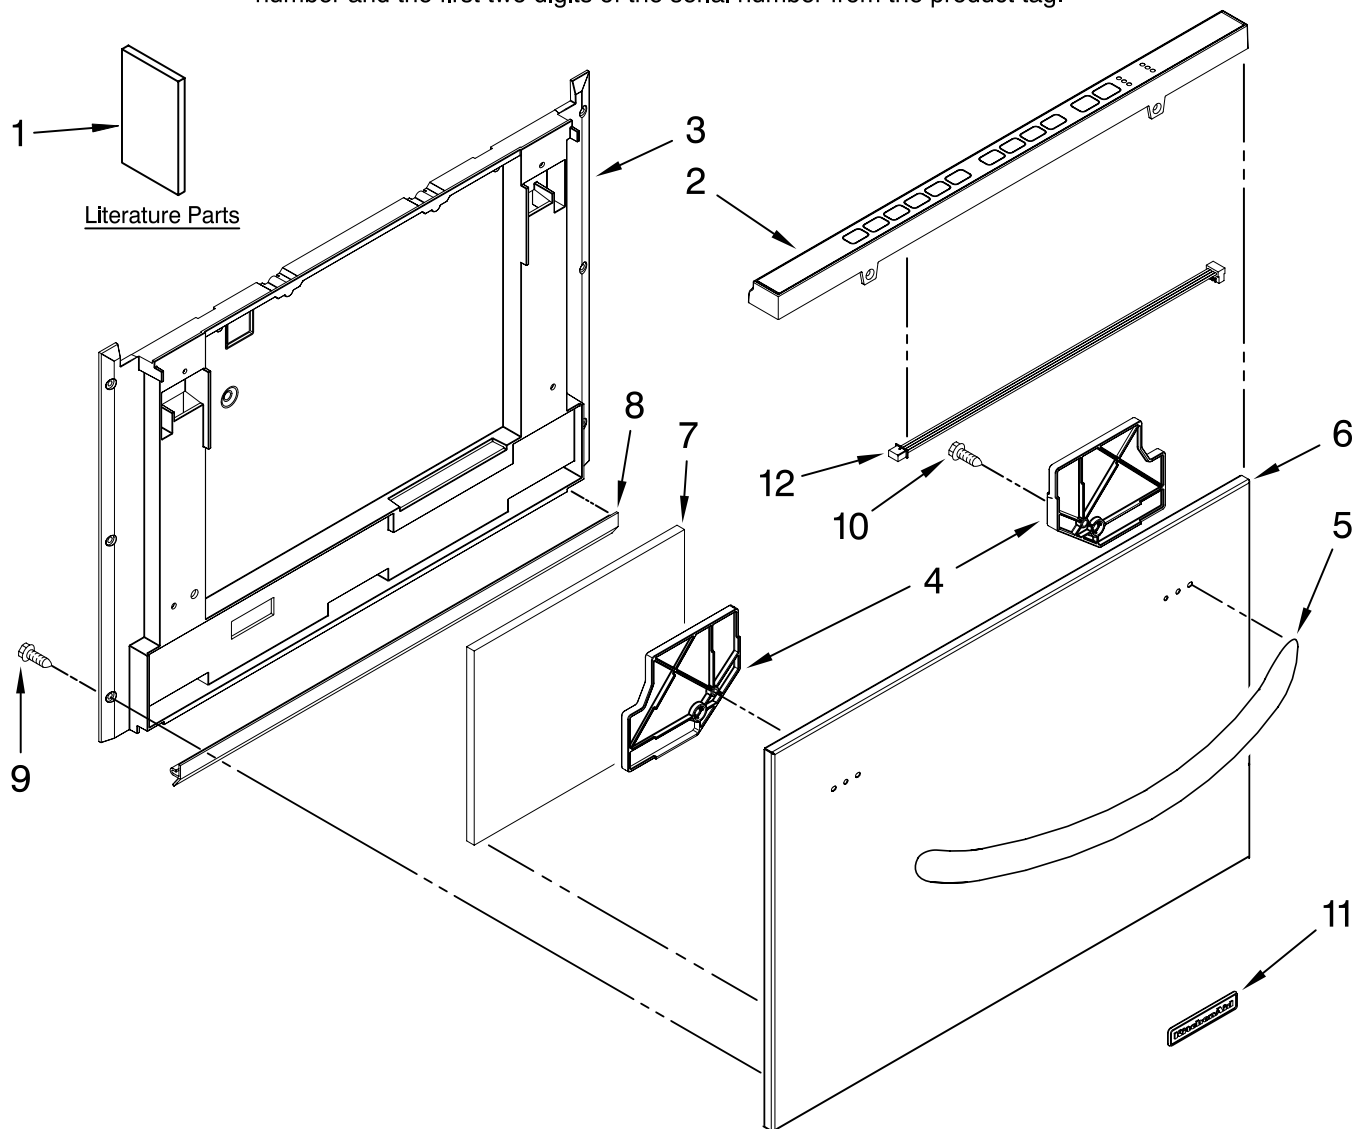

KitchenAid® FRONT PANEL PARTS

For Models: KUDD03STBL0, KUDD03STWH0, KUDD03STSS0

(Black) (White) (Stainless)

DRAWER
DISHWASHER

The model(s) number shown may be different than what is printed on the model/serial tag of your product. The number(s) shown combine the model number and the first two digits of the serial number from the product tag.

Illus. No.	Part No.	DESCRIPTION
1	W10155577	Literature Parts Instructions, Installation
	W10208033	Energy Guide
2		Control Panel (Includes User Interface)
	W10117977	Black
3	W10117987	Intermediate Panel

Illus. No.	Part No.	DESCRIPTION
4	W10117966	Anchor Panel
5	9761573BL	Black
	9761573WH	White
	9761573SS	Stainless
6	W10117962	Black
	W10117961	White
	W10117963	Stainless

Illus. No.	Part No.	DESCRIPTION
7	W10117965	Pad, EPS
8	99003716	Trim, Toe Kick
9	Y912620	Screw
10	99003156	Screw
11		Nameplate
	8304603BL	Black
	8304603WH	White
	8304603SS	Stainless
12	W10117969	Harness, User Interface