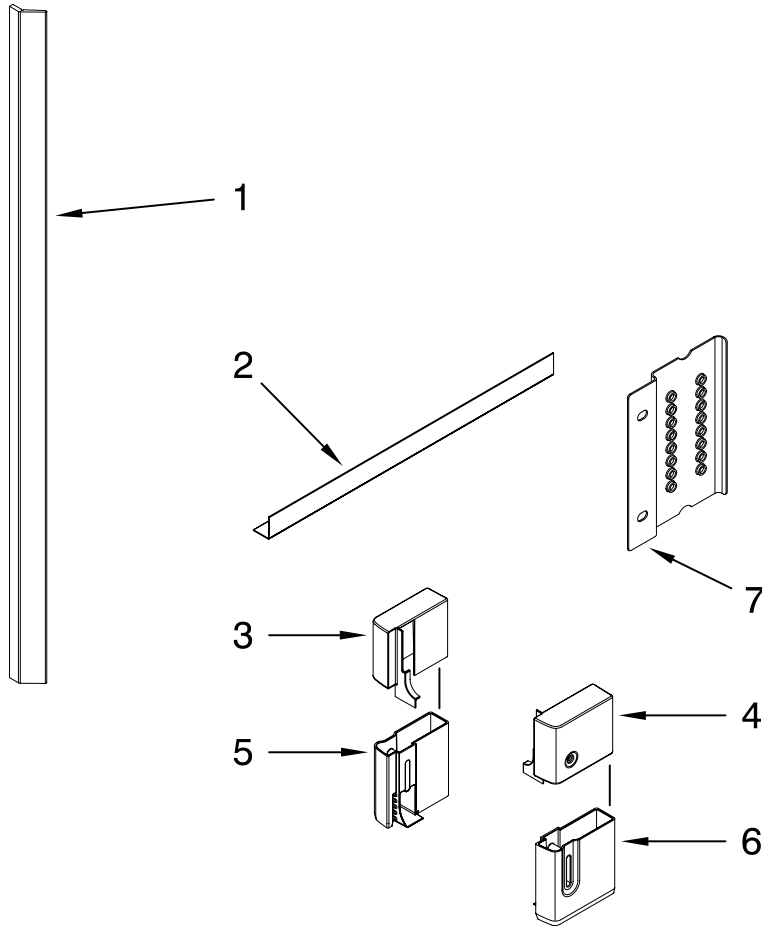

ACCESSORY PARTS

For Models: KUDD03STBL0, KUDD03STWH0, KUDD03STSS0
(Black) (White) (Stainless)

The model(s) number shown may be different than what is printed on the model/serial tag of your product. The number(s) shown combine the model number and the first two digits of the serial number from the product tag.

Illus. No.	Part No.	DESCRIPTION
1	W10133725	Trim, Side
2	99003716	Trim, Toe Kick (Black)
3		Toe Kick Base (LH)
	Y6920293	Black
	Y6920297	White
4		Toe Kick Base (RH)
	Y6920295	Black
	Y6920299	White
5		Toe Kick Slide (LH)
	Y6920294	Black
	Y6920298	White
6		Toe Kick Slide (RH)
	Y6920296	Black
	Y6920300	White
7	Y6920591	Bracket, Mounting

FOR ORDERING INFORMATION REFER TO PARTS PRICE LIST