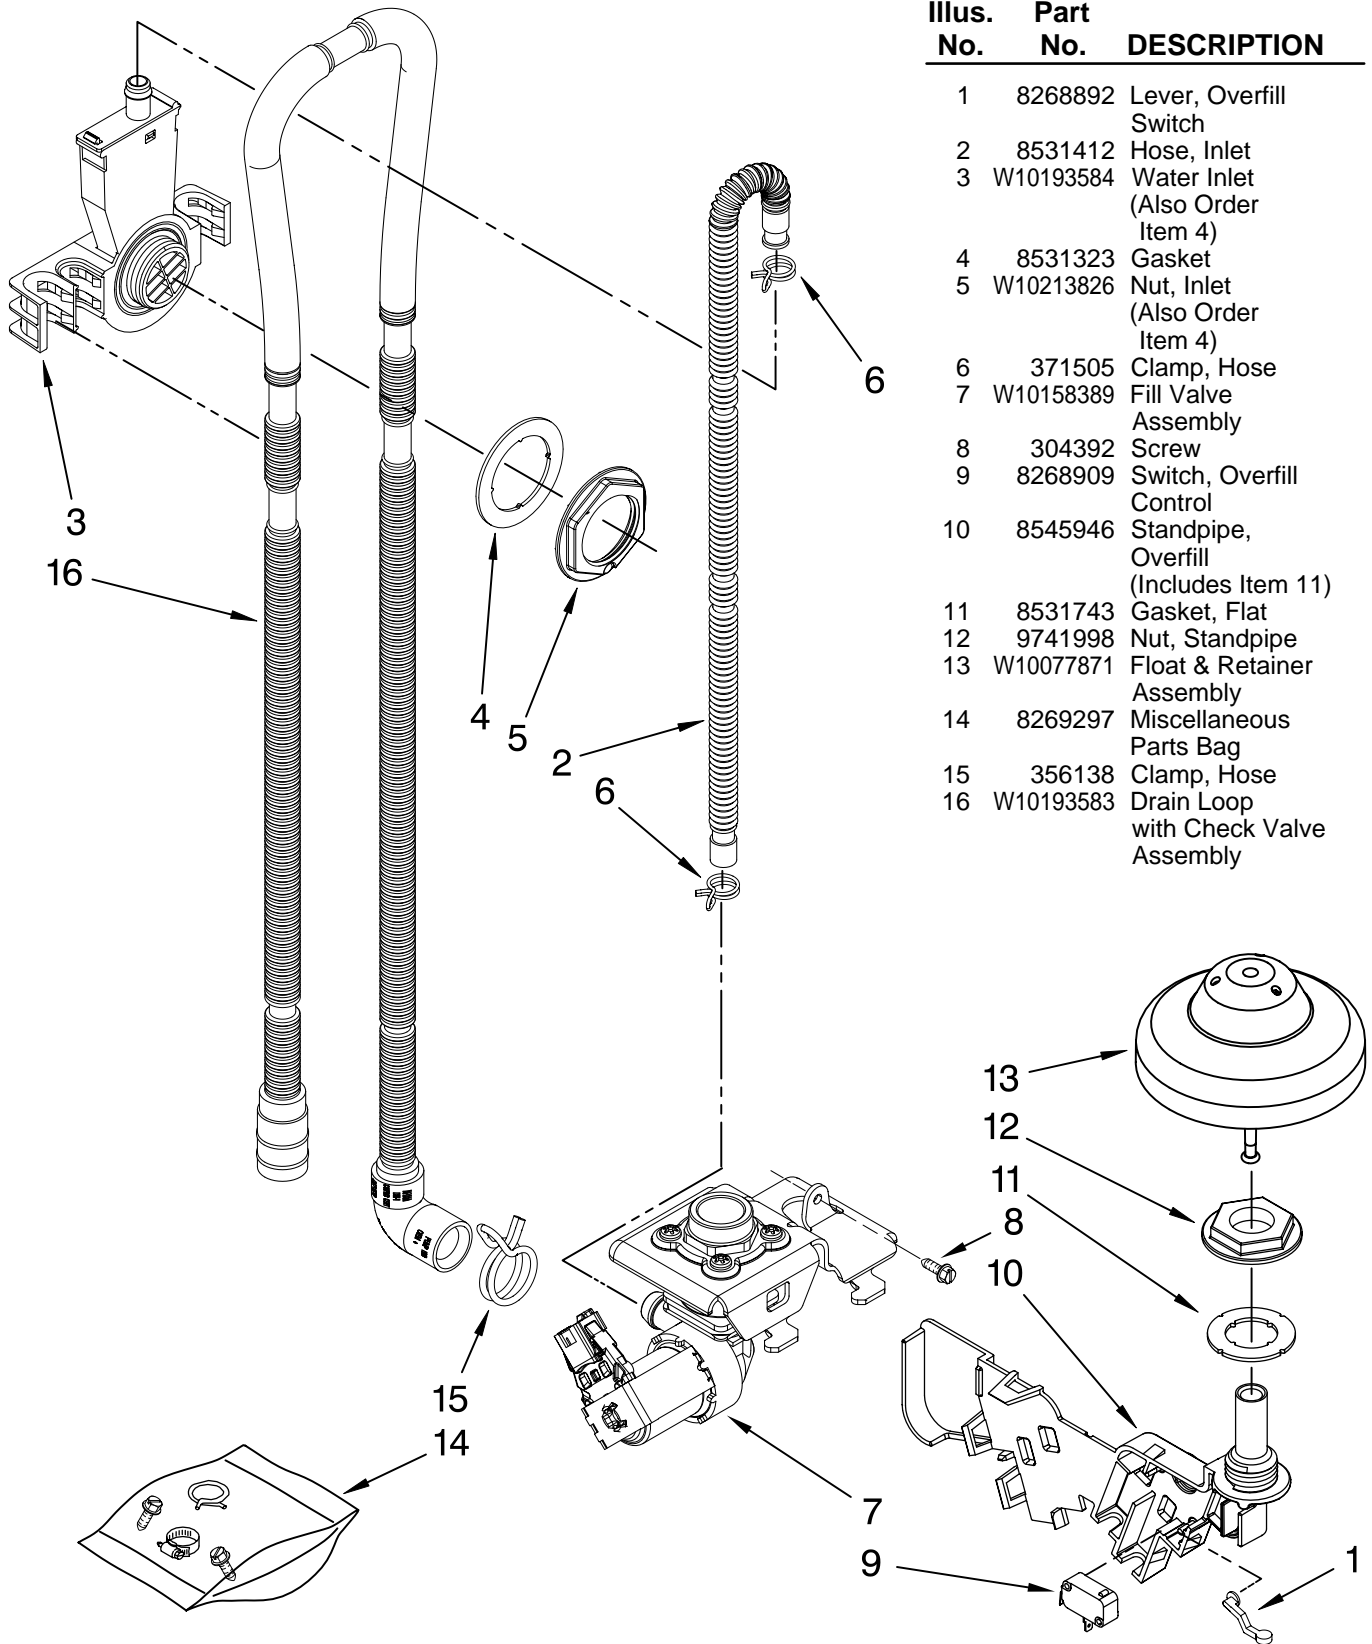

FILL, DRAIN AND OVERFILL PARTS

For Model: KUDE70FVSS1
(Stainless)

Illus. No.	Part No.	DESCRIPTION
1	8268892	Lever, Overfill Switch
2	8531412	Hose, Inlet
3	W10193584	Water Inlet (Also Order Item 4)
4	8531323	Gasket
5	W10213826	Nut, Inlet (Also Order Item 4)
6	371505	Clamp, Hose
7	W10158389	Fill Valve Assembly
8	304392	Screw
9	8268909	Switch, Overfill Control
10	8545946	Standpipe, Overflow (Includes Item 11)
11	8531743	Gasket, Flat
12	9741998	Nut, Standpipe
13	W10077871	Float & Retainer Assembly
14	8269297	Miscellaneous Parts Bag
15	356138	Clamp, Hose
16	W10193583	Drain Loop with Check Valve Assembly

FOR ORDERING INFORMATION REFER TO PARTS PRICE LIST