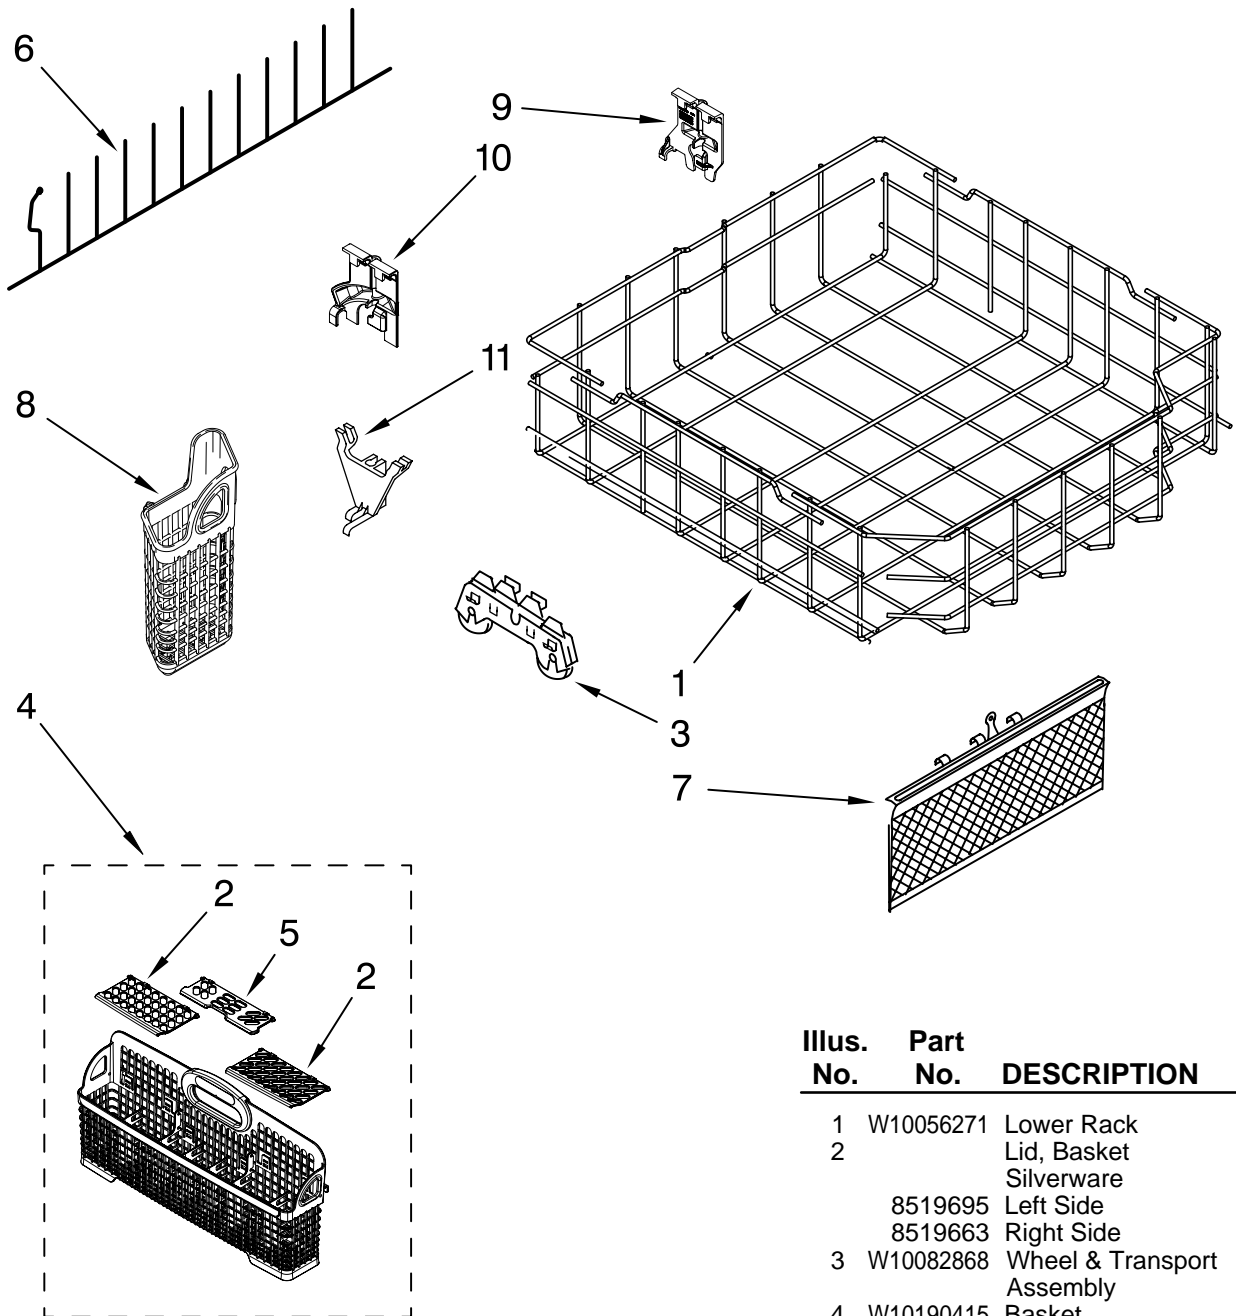

UPPER RACK AND TRACK PARTS

For Model: KUDE70FVSS1

(Stainless)

Illus. No.	Part No.	DESCRIPTION
1	W10056270	Dishrack, Upper
2	W10082839	Housing, Adjuster
3		Actuator, Adjuster
	W10077838	Right Hand
	W10077839	Left Hand
4	8268653	Adjuster Assembly
5	8270138	Wheel
6	8268703	Axel, Adjuster
7	8281156	Screw
8	8562030	Tine Row
9	W10082853	Clip, Pivot
10	8539102	Positioner, Dual
11	W10082840	Cover, Adjuster
12	9741232	Retainer
13	W10082834	Positioner, Arm
14	W10077844	Clip, No-Flip
15		Track, Assembly
	W10078218	Right Hand
	W10078217	Left Hand
		(Also Order Item 18)
16	W10077876	Mount, Track
		(Also Order Item 18)
17	W10077854	Stop, Track
18	9743002	Gasket, Bracket Mounting
19	3400072	Screw
20	8539110	Handle, Dishrack
21	8562029	Cupshelf
22	8562026	Clip, Cupshelf
23	W10179459	Shield, Corner

FOR ORDERING INFORMATION REFER TO PARTS PRICE LIST

LOWER RACK PARTS

For Model: KUDE70FVSS1

(Stainless)

Illus. No.	Part No.	DESCRIPTION
1	W10056271	Lower Rack
2		Lid, Basket Silverware
	8519695	Left Side
	8519663	Right Side
3	W10082868	Wheel & Transport Assembly
4	W10190415	Basket, Silverware
5	8519662	Lid, Basket Center
6	W10056272	Tine, Row
7	8519716	Basket, Small Items
8	8519702	Basket, Utensil
9	W10175279	Retainer, Tine Row
10	W10078215	Retainer, Tine Row (Combo)
11	W10078227	Pivot, Tine Row