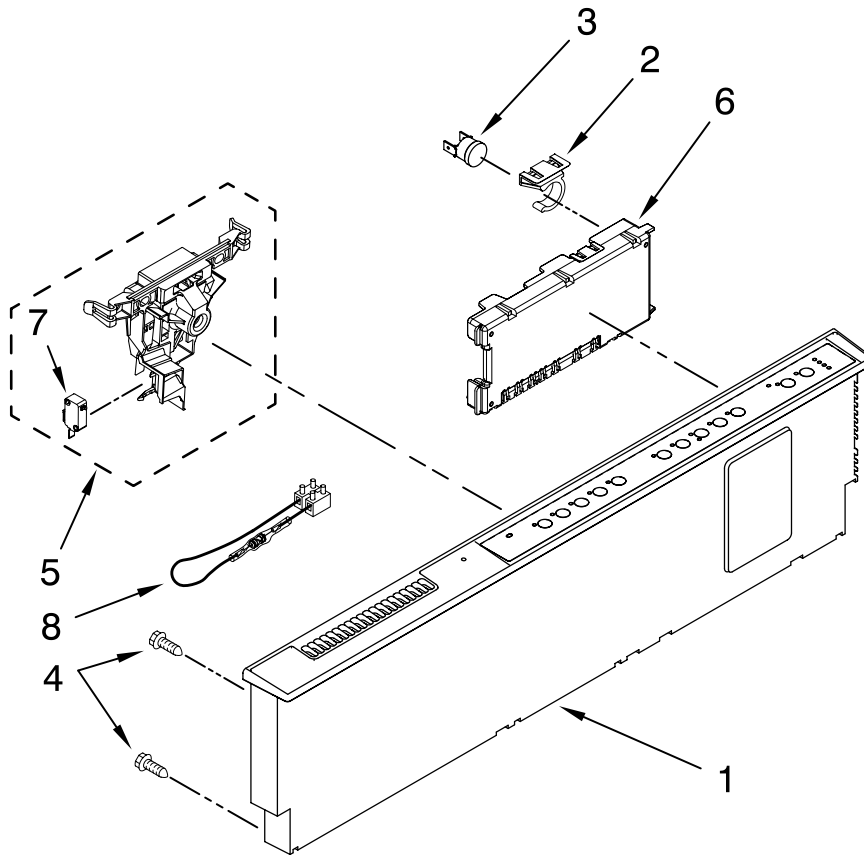

Illus. No.	Part No.	DESCRIPTION
1		Literature Parts
	W10056407	Instructions, Installation
	W10194847	Energy Guide
	W10208709	Guide, Use & Care English
	W10208710	Guide, Use & Care Spanish
	W10142826	Tech Sheet
	W10158347	Tech Sheet, French
2		Arm, Hinge
	8534854	Left
	8534853	Right
3	8268983	Stiffener, Door
4	W10073520	Insulation, Door
5		Access Panel
	8573255	Black
6		Panel, Full Front (Includes Items 4, 10, 16 & 17)
	W10137623	Stainless
7	8534008	Screw
8		Toe Panel (Includes Items 11 & 18)
	8558252	Black
9		Handle Assy (Includes Item 7)
	W10083935	Stainless
10	8564951	Stud, Mounting
11	8268581	Insulation, Toe Panel
12		Screw
	302868	Black
13	304392	Screw
15	3400071	Screw
16		Nameplate
	W10021850	Stainless
17	2004333	Nut
18	8269016	Clip, Grounding
19	W10056310	Pad, Barrier

FOR ORDERING INFORMATION REFER TO PARTS PRICE LIST

CONTROL PANEL PARTS

For Model: KUDE70FVSS1

(Stainless)

Illus. No.	Part No.	DESCRIPTION
1		Console Assembly (Includes Insert) Stainless
2	W10056365	8546546 Clip, Bi-Metal
3	661663	Bi-Metal
4	3369051	Screw
5	W10077360	Latch Assembly
6	W10056352	Control, Electronic
7	W10134019	Switch, Door
8	W10083167	Fuse, In-Line