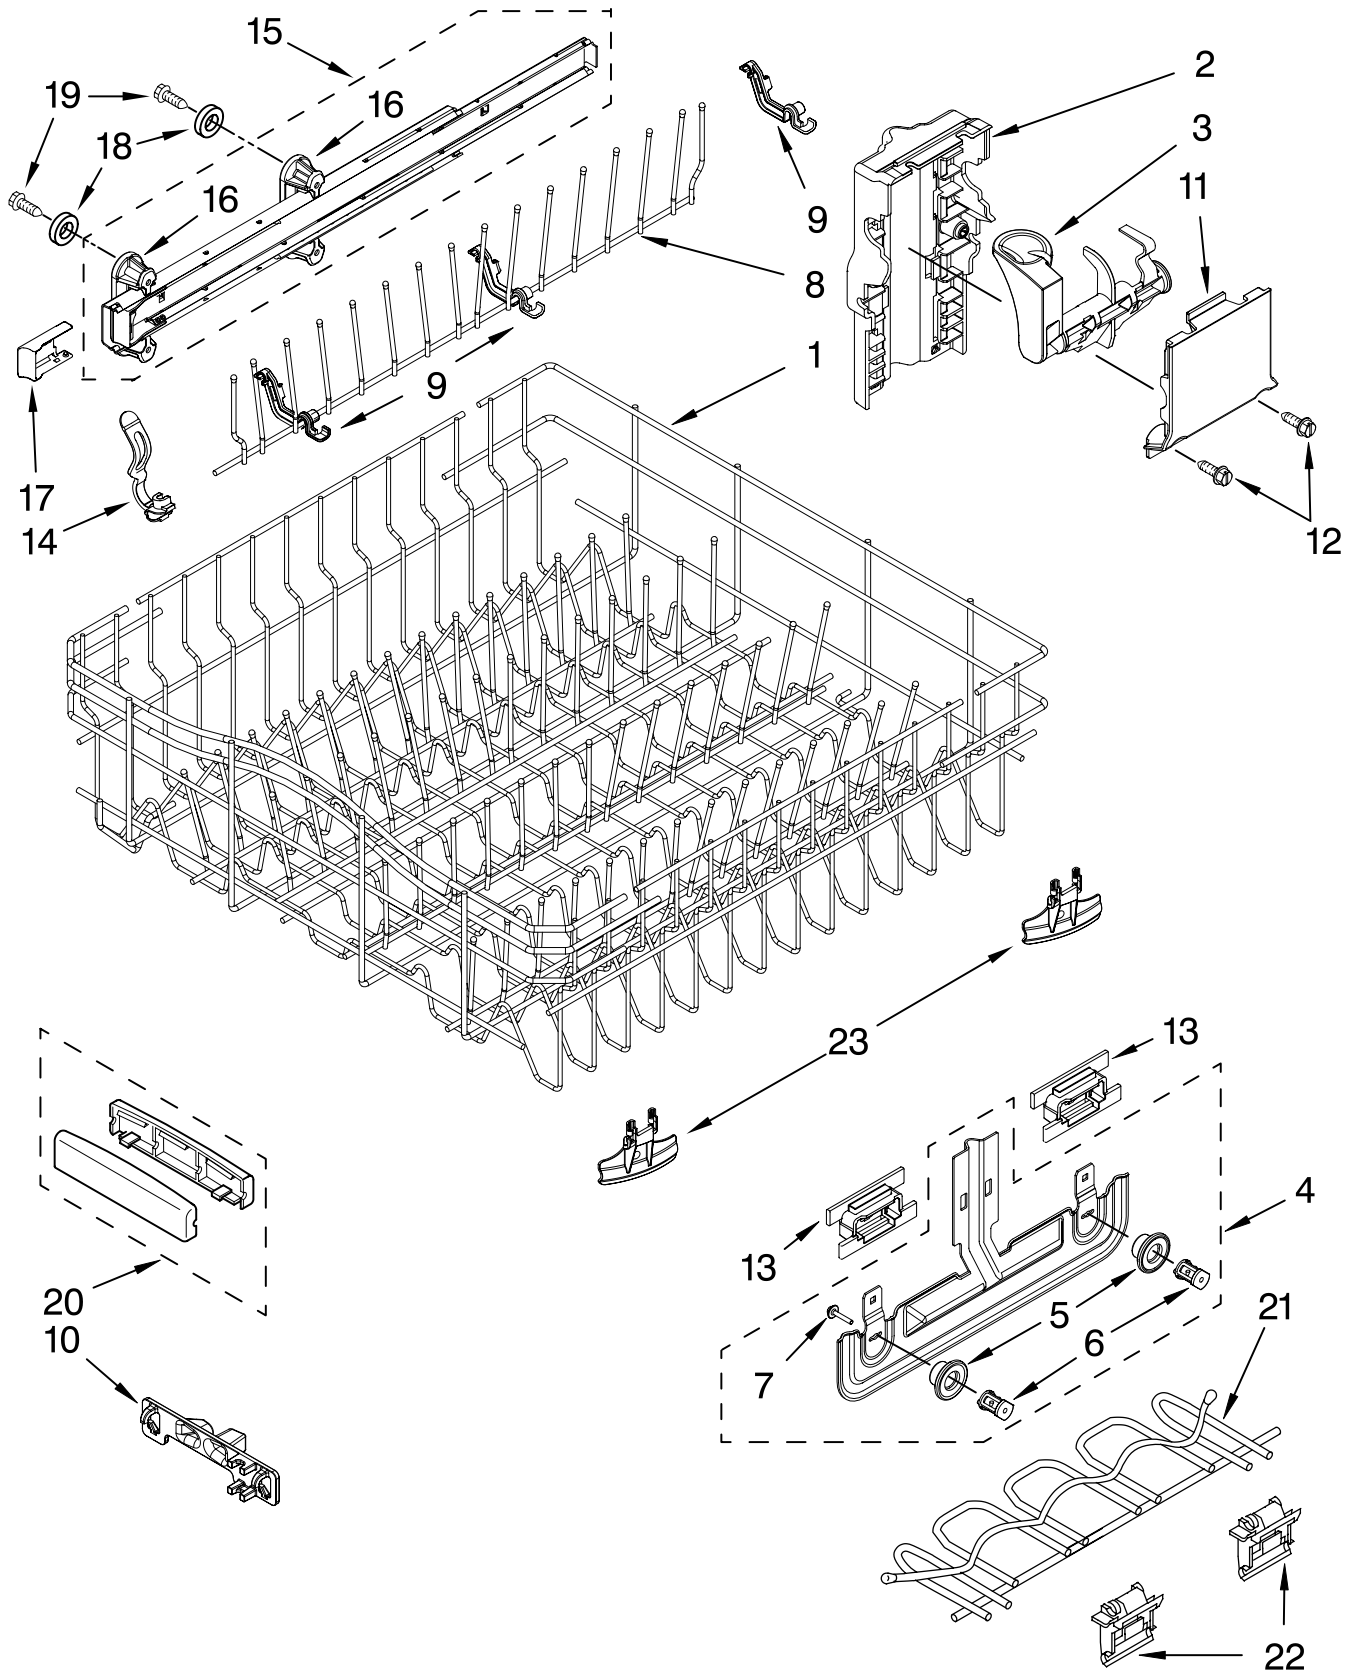

UPPER RACK AND TRACK PARTS

For Model: KUDE70FVSS1

(Stainless)

FOR ORDERING INFORMATION REFER TO PARTS PRICE LIST

UPPER RACK AND TRACK PARTS

For Model: KUDE70FVSS1

(Stainless)

Illus. No.	Part No.	DESCRIPTION
1	W10056270	Dishrack, Upper
2	W10082839	Housing, Adjuster
3		Actuator, Adjuster
	W10077838	Right Hand
	W10077839	Left Hand
4	8268653	Adjuster Assembly
5	8270138	Wheel
6	8268703	Axel, Adjuster
7	8281156	Screw
8	8562030	Tine Row
9	W10082853	Clip, Pivot
10	8539102	Positioner, Dual
11	W10082840	Cover, Adjuster
12	9741232	Retainer
13	W10082834	Positioner, Arm
14	W10077844	Clip, No-Flip
15		Track, Assembly
	W10078218	Right Hand
	W10078217	Left Hand
		(Also Order Item 18)
16	W10077876	Mount, Track
		(Also Order Item 18)
17	W10077854	Stop, Track
18	9743002	Gasket, Bracket Mounting
19	3400072	Screw
20	8539110	Handle, Dishrack
21	8562029	Cupshelf
22	8562026	Clip, Cupshelf
23	W10179459	Shield, Corner

FOR ORDERING INFORMATION REFER TO PARTS PRICE LIST