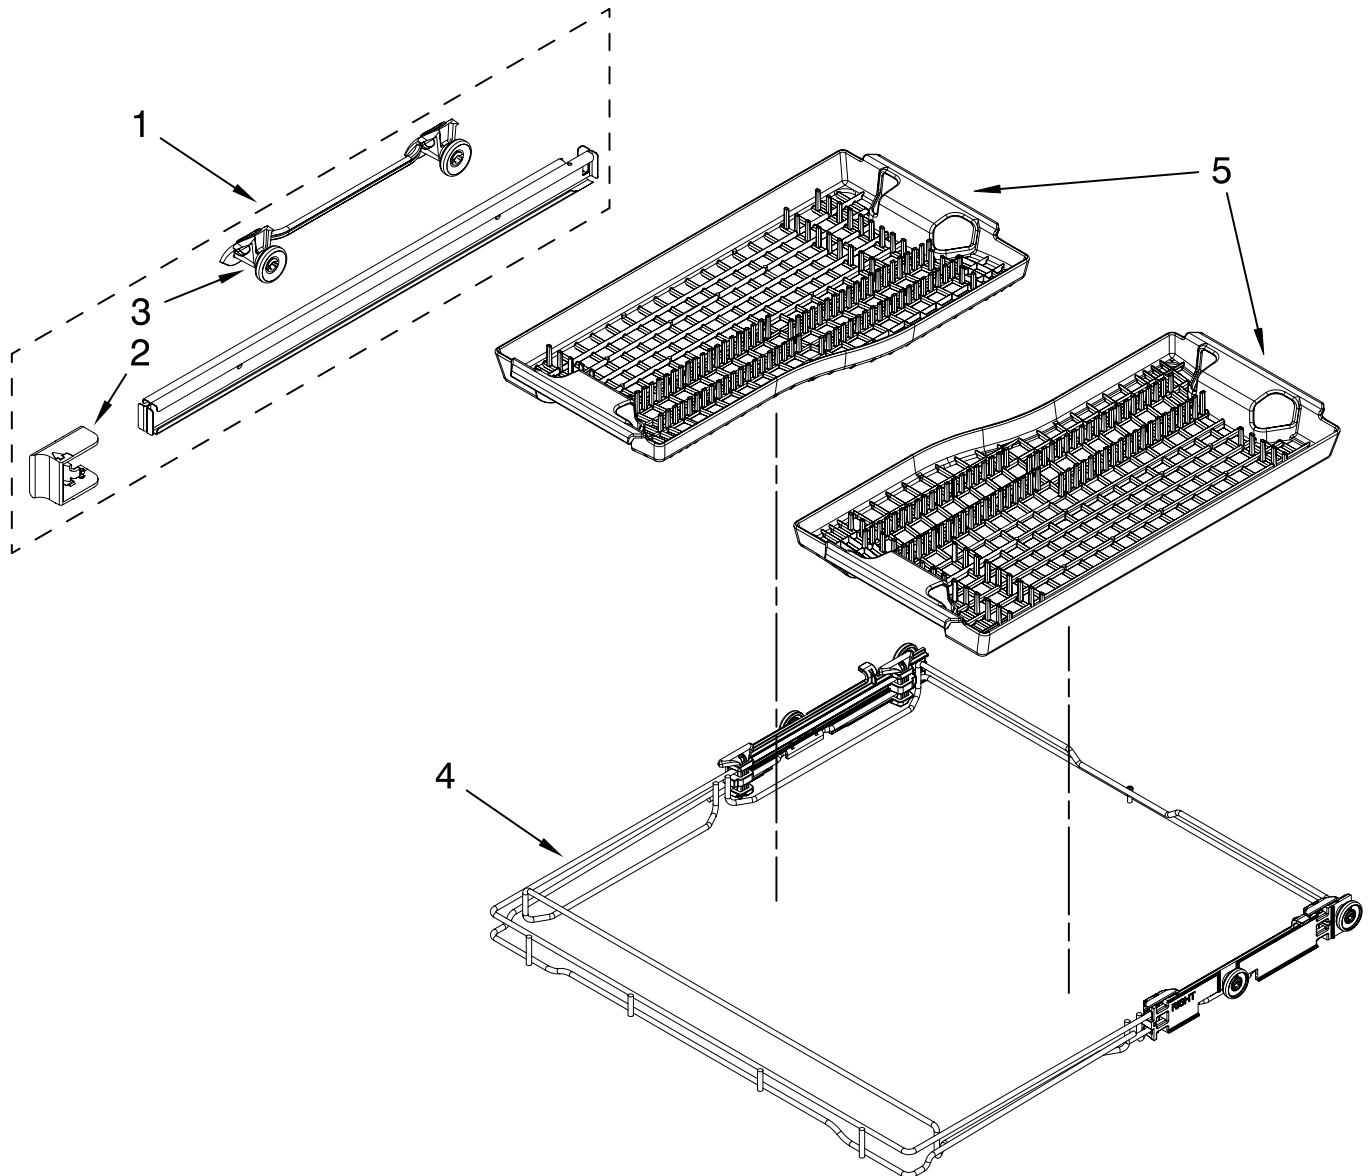

THIRD LEVEL RACK AND TRACK PARTS

For Model: KUDE70FVSS1

(Stainless)

Illus. No.	Part No.	DESCRIPTION
1	W10205950	Track Assembly Right
	W10224501	Track Assembly Left
2	W10077854	Stop, Track
3	8564899	Mount, Track
4	8564900	Rack Assembly (Third Level)
5	8564901	Basket-TLR

FOR ORDERING INFORMATION REFER TO PARTS PRICE LIST