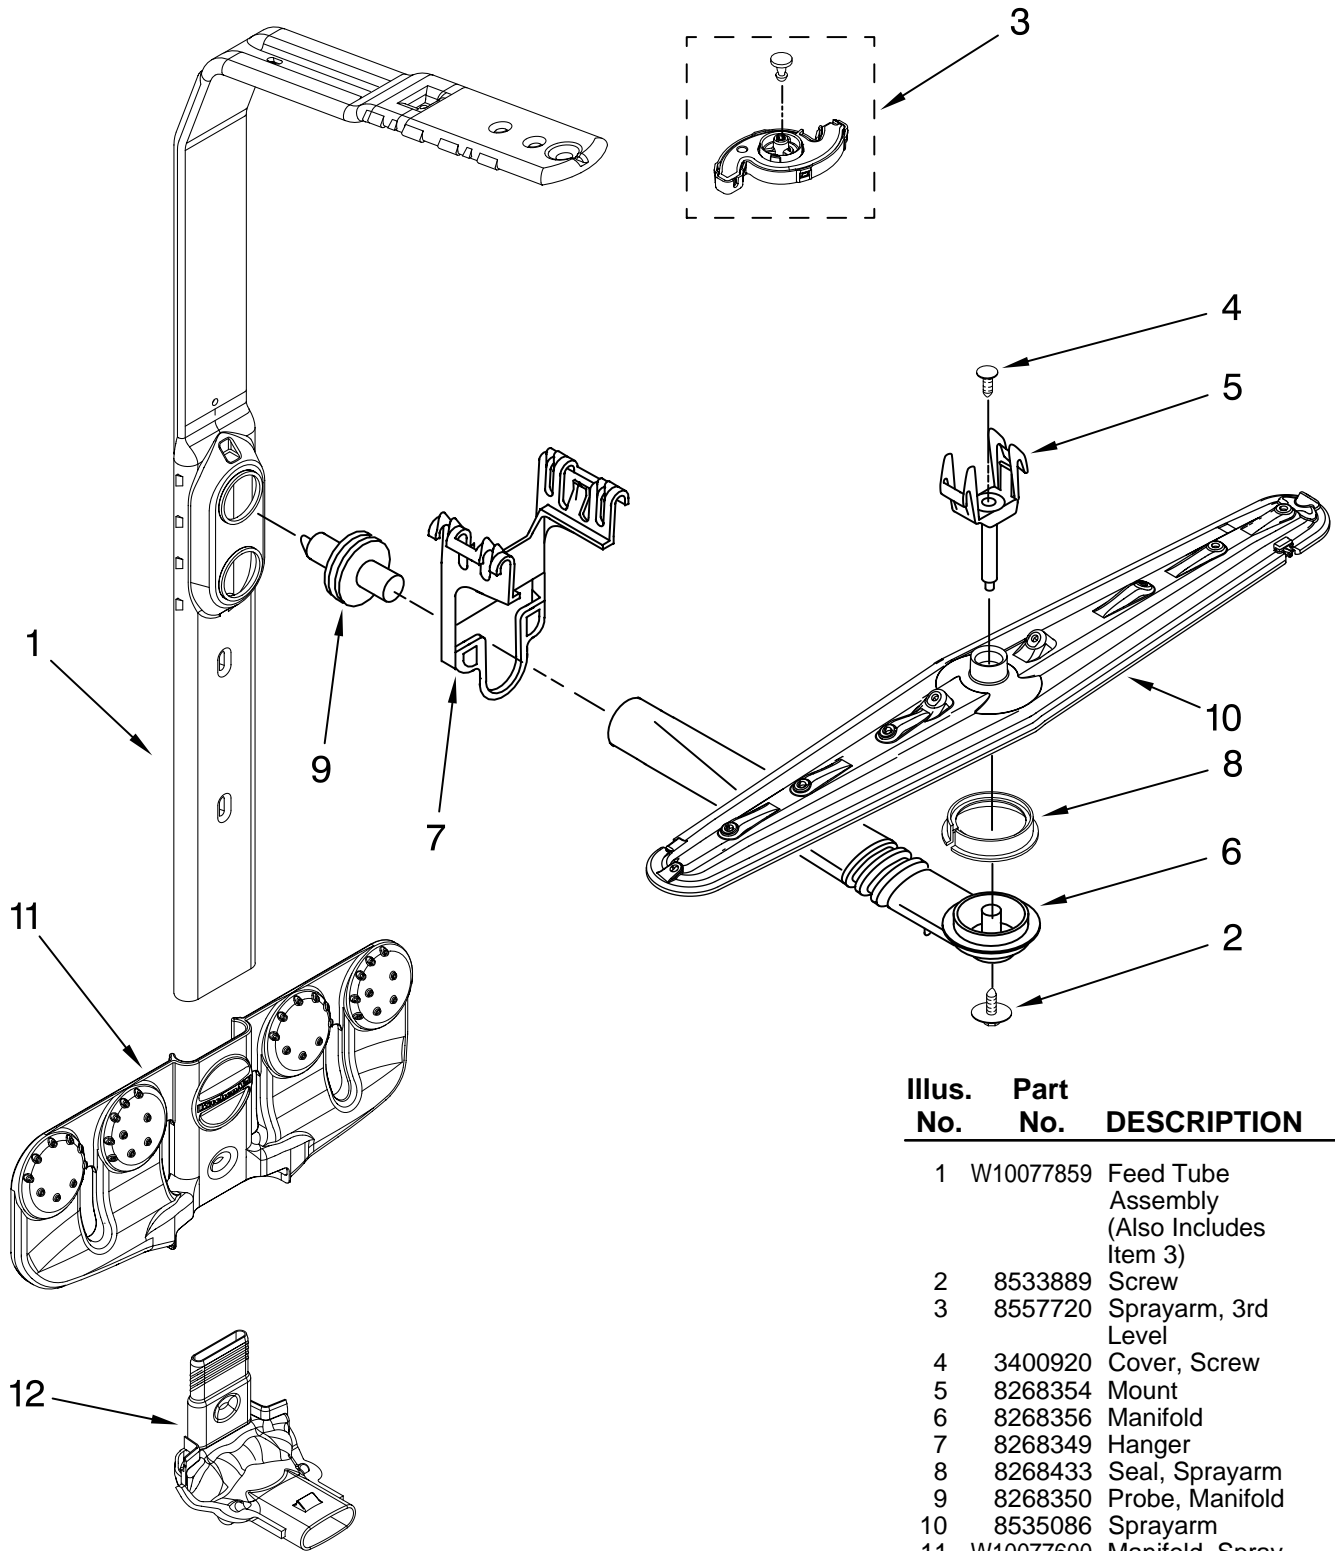

UPPER WASH AND RINSE PARTS

For Models: KUDU03FTBL0, KUDU03FTWH0, KUDU03FTSS0

(Black)

(White)

(Stainless)

Illus. No.	Part No.	DESCRIPTION

1	W10077859	Feed Tube Assembly (Also Includes Item 3)
2	8533889	Screw
3	8557720	Sprayarm, 3rd Level
4	3400920	Cover, Screw
5	8268354	Mount
6	8268356	Manifold
7	8268349	Hanger
8	8268433	Seal, Sprayarm
9	8268350	Probe, Manifold
10	8535086	Sprayarm
11	W10077600	Manifold, Spray Zone
12	W10077903	Valve Assembly, Manifold

FOR ORDERING INFORMATION REFER TO PARTS PRICE LIST