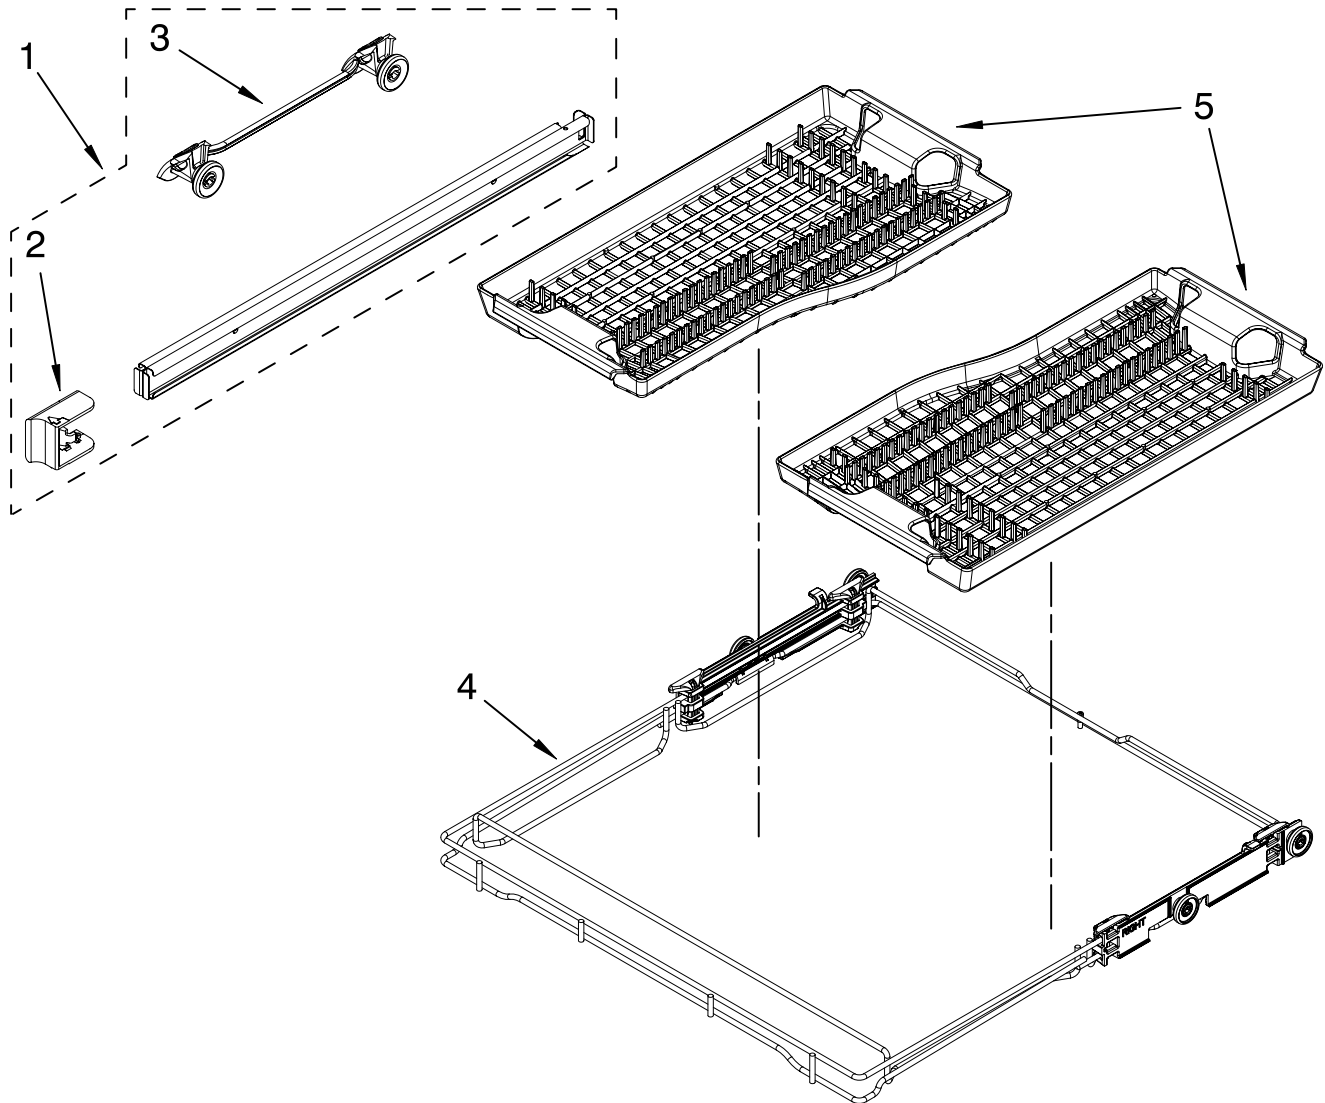

FOR ORDERING INFORMATION REFER TO PARTS PRICE LIST

THIRD LEVEL RACK AND TRACK PARTS

For Models: KUDU03FTBL0, KUDU03FTWH0, KUDU03FTSS0

(Black)

(White)

(Stainless)

Illus. No.	Part No.	DESCRIPTION
1		Track Assembly
	W10077855	Right
	W10077856	Left
2	W10077854	Stop, Track
3	8564899	Mount, Track
4	8564900	Rack Assembly (Third Level)
5	8564901	Basket- TLR