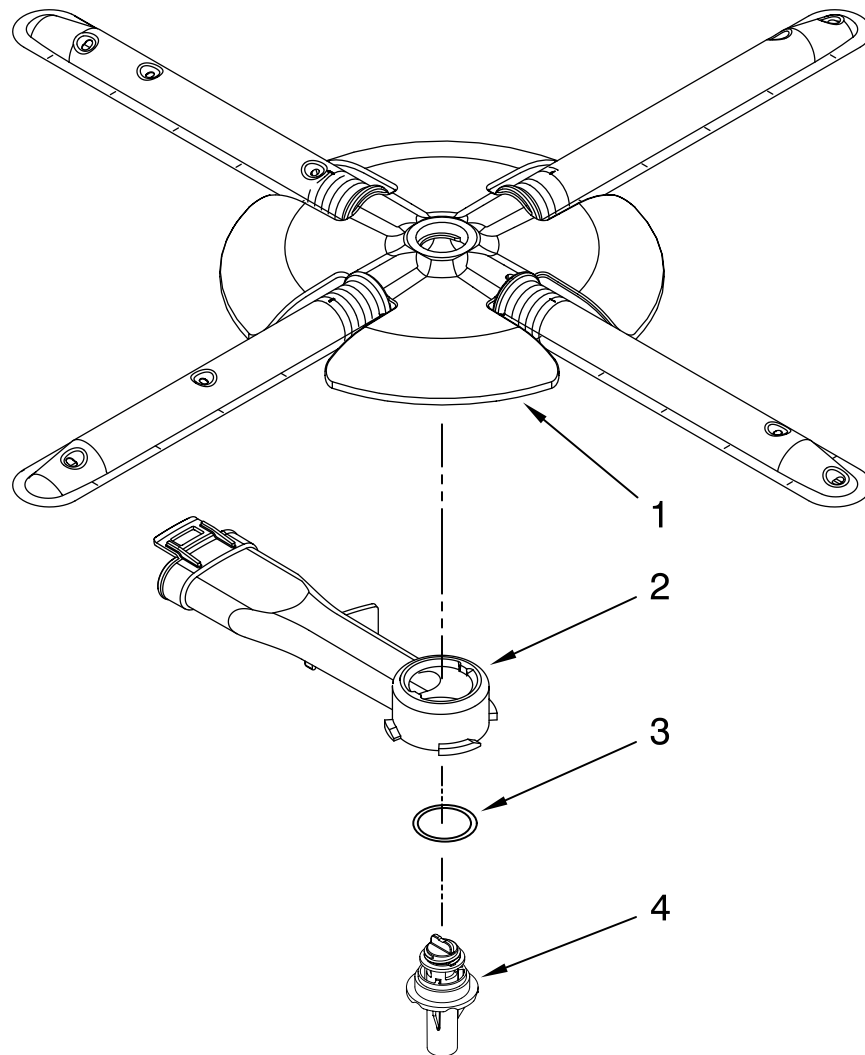

Illus. No.	Part No.	DESCRIPTION
6	8269259	Gasket, Vent
7	W10077877	Deflector, Vent (Also Order Item 6)
8	W10077882	Dispenser, Assembly
9	W10077881	Knob, Rinse Aid
10	8545608	Harness, Vent Motor

Illus. No.	Part No.	DESCRIPTION
12	W10078202	Wiring Harness
13	8281154	Screw (6)
14	8535660	Seal, Console/door
15	8535637	Bracket, Dispenser
16	8531865	Shield, Dispenser

FOR ORDERING INFORMATION REFER TO PARTS PRICE LIST

LOWER WASHARM AND STRAINER PARTS

For Models: KUDU03FTBL0, KUDU03FTWH0, KUDU03FTSS0

(Black)

(White)

(Stainless)

Illus. No.	Part No.	DESCRIPTION
1	W10077965	Wash Arm Assembly
2	W10077899	Cap, Internal Rear Feed (Also Order Item 3)
3	8268340	Seal, Sprayarm
4	W10077898	Hub, Lower Sprayarm (Also Order Item 3)