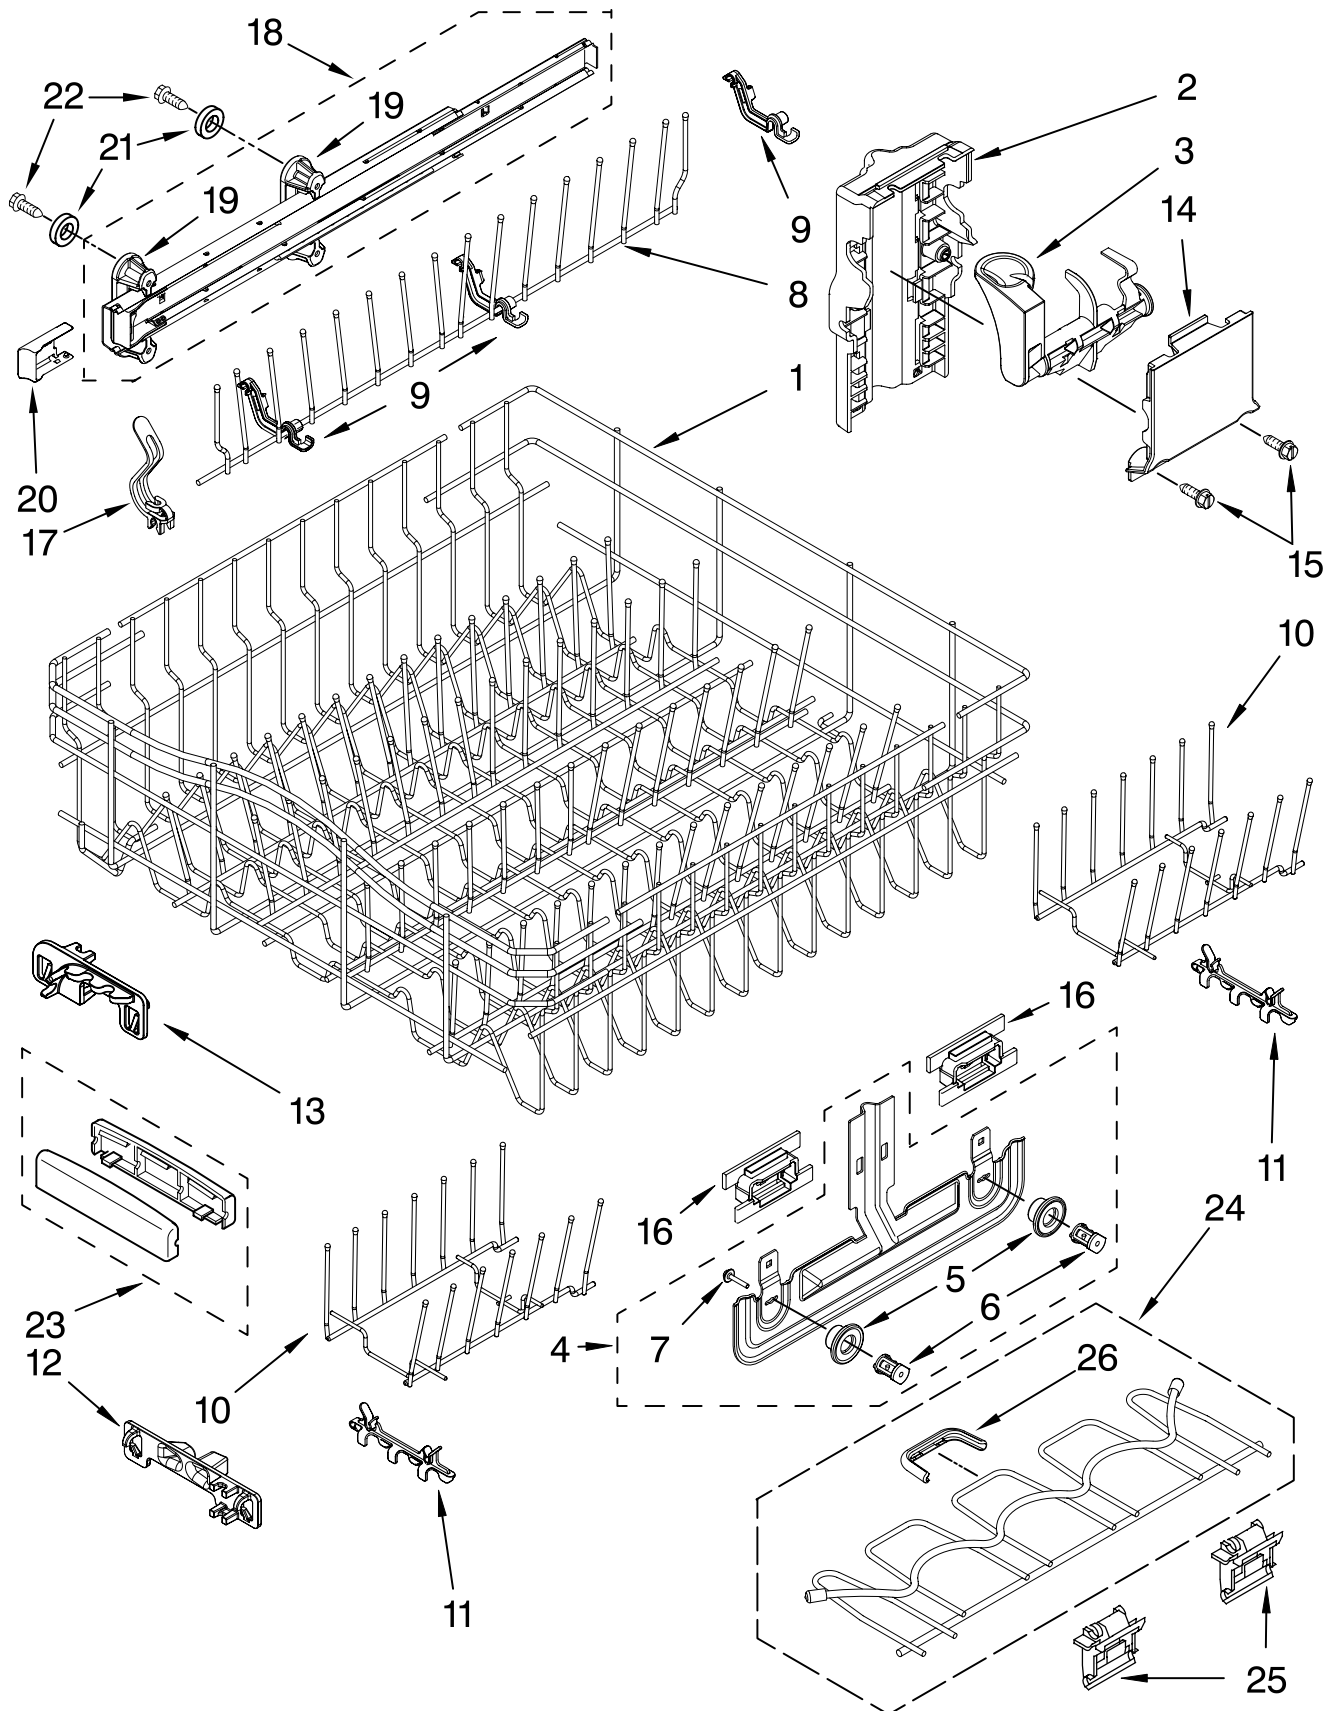

UPPER RACK AND TRACK PARTS

For Models: KUDU03FTBL0, KUDU03FTWH0, KUDU03FTSS0

(Black)

(White)

(Stainless)

FOR ORDERING INFORMATION REFER TO PARTS PRICE LIST

UPPER RACK AND TRACK PARTS

For Models: KUDU03FTBL0, KUDU03FTWH0, KUDU03FTSS0

(Black)

(White)

(Stainless)

Illus. No.	Part No.	DESCRIPTION
1	8561731	Dishrack, Upper
2	8531344	Housing, Adjuster
3		Actuator, Adjuster
	W10077838	Right Hand
	W10077839	Left Hand
4	8268653	Adjuster Assembly
5	8270138	Wheel
6	8268703	Axel, Adjuster
7	8281156	Screw
8	8562030	Tine Row
9	8539190	Clip, Pivot
10	8539149	Insert, Fold Down Tines
11	8539148	Clip, Insert Tines
12	8539102	Positioner, Dual
13	8539103	Positioner, Multi
14	8531346	Cover, Adjuster
15	9741232	Retainer
16	8268738	Positioner, Arm
17	W10077844	Clip, No-Flip
18		Track, Assembly (Also Order Item 21)
	W10077852	Right Hand
	W10077851	Left Hand
19	W10077876	Mount, Track (Also Order Item 21)
20		Stop, Track
	W10077848	Right
	W10077847	Left
21	9743002	Gasket, Bracket Mounting
22	3400072	Screw (8)
23	8539110	Handle, Dishrack
24	W10077958	Cupshelf
25	8562026	Clip, Cupshelf
26	W10077843	Indicator, Cupshelf

FOR ORDERING INFORMATION REFER TO PARTS PRICE LIST