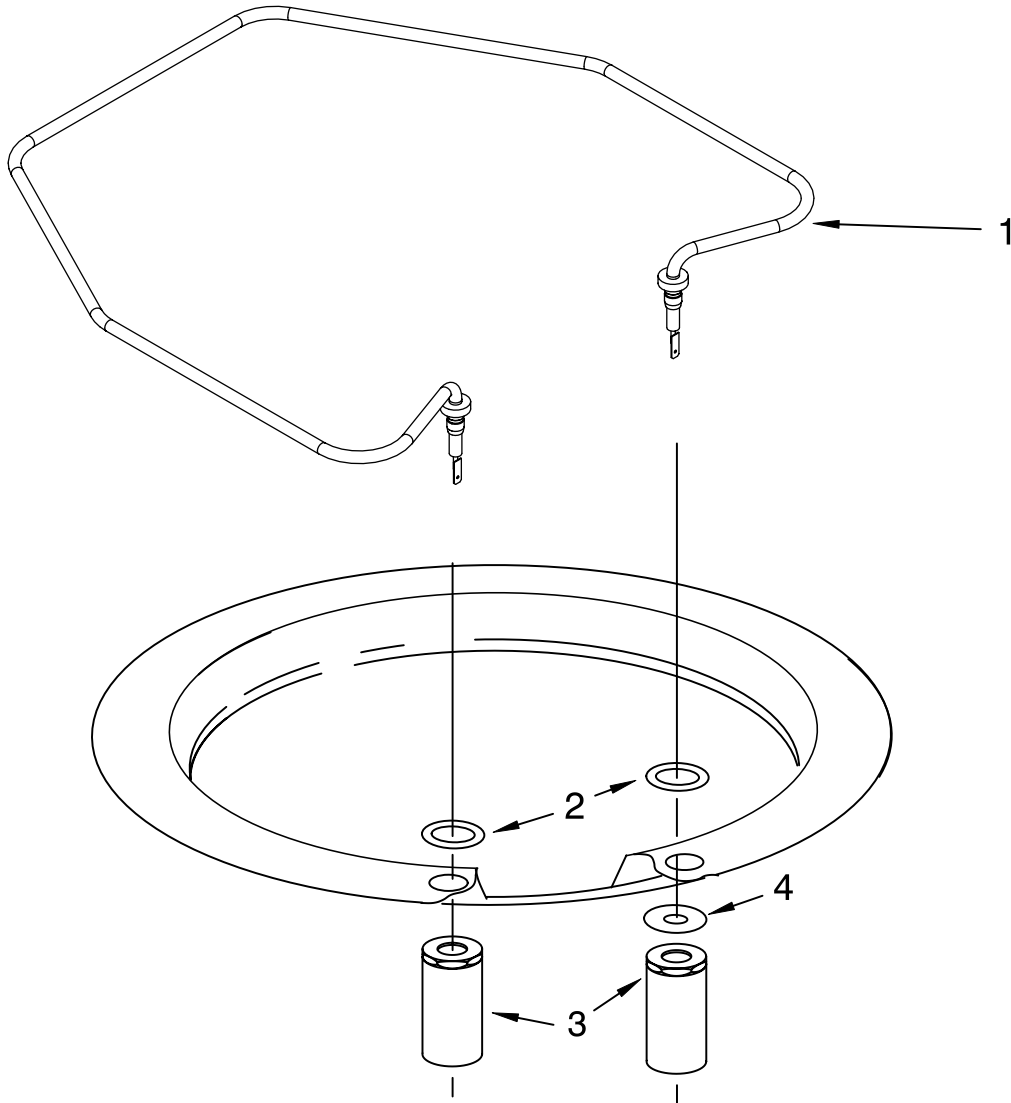

HEATER PARTS

For Models: KUDU03FTBL0, KUDU03FTWH0, KUDU03FTSS0
(Black) (White) (Stainless)

Illus. No.	Part No.	DESCRIPTION
1	8537057	Heater Element Assembly (Also Includes Item 2)
2	717273	Washer, Heater Element
3	8268548	Nut, Heater Element
4	3400931	Retainer, Spring Grip

NOTE: If heater element is removed, it must be replaced.

FOR ORDERING INFORMATION REFER TO PARTS PRICE LIST