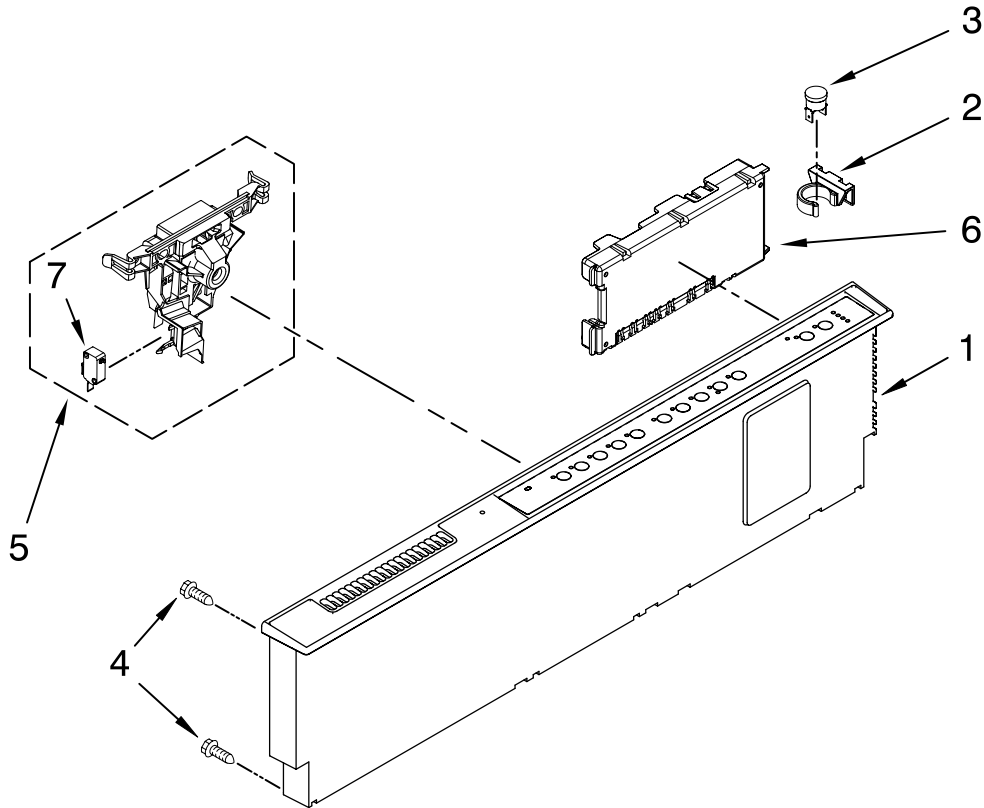

CONTROL PANEL PARTS

For Models: KUDU03FTBL0, KUDU03FTWH0, KUDU03FTSS0
(Black) (White) (Stainless)

Illus. No.	Part No.	DESCRIPTION
1		Console Assembly (Includes Insert)
	W10078067	Black
	W10078068	White
	W10084133	Stainless
2	8546546	Clip, BI-Metal
3	661663	Bi-Metal
4	3369051	Screw (6)
5	W10077360	Latch Assembly
6	8575276	Control, Electronic
7	W10134019	Switch, Door

FOR ORDERING INFORMATION REFER TO PARTS PRICE LIST