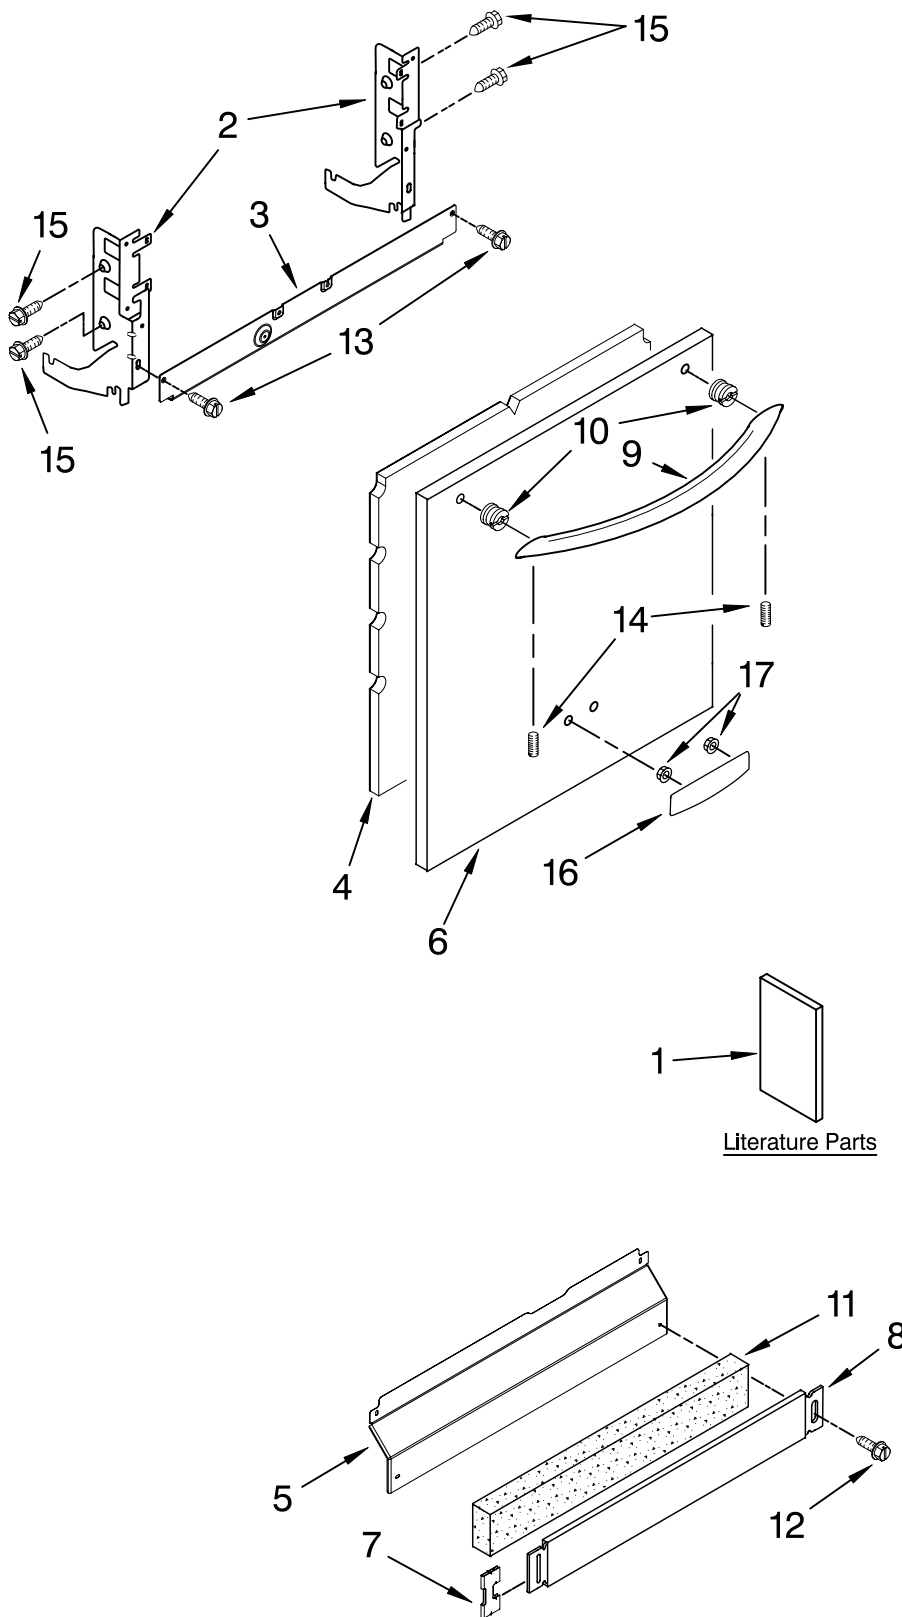

KitchenAid® DOOR AND PANEL PARTS

For Models: KUDU03FTBLO, KUDU03FTWHO, KUDU03FTSS0
(Black) (White) (Stainless)

UNDERCOUNTER
DISHWASHER

Illus. No.	Part No.	DESCRIPTION
1	W10078153	Literature Parts
		Instructions, Installation
	W10111124	Energy Guide
	8574093	Guide, Use & Care
	W10077824	Guide, Consumer Reference
	W10082651	Tech Sheet
2		Arm, Hinge
	8534854	Left
	8534853	Right
3	8564886	Stiffener, Door
4	8542577	Insulation, Door
5		Access Panel
	8573255	Black
	8573256	White
6		Panel, Full Front (Includes Items 4, 10, 16 & 17)
	W10078007	Black
	W10078008	White
	W10078010	Stainless
7	8269016	Clip, Grounding
8		Toe Panel (Includes Items 7 & 11)
	8558252	Black
	8558253	White
9		Handle (Includes Item 14)
	W10083936	Black
	W10083937	White
	W10083935	Stainless
10	8564951	Stud, Mounting
11	W10073550	Insulation, Toe Panel
12		Screw
	302868	Black
	3400836	White
13	304392	Screw
14	8534008	Screw
15	3400071	Screw
16		Nameplate
	W10021860	Black
	W10021870	White
	W10021850	Stainless
17	2004333	Nut

FOR ORDERING INFORMATION REFER TO PARTS PRICE LIST

CONTROL PANEL PARTS

For Models: KUDU03FTBL0, KUDU03FTWH0, KUDU03FTSS0
 (Black) (White) (Stainless)

Illus. No.	Part No.	DESCRIPTION
1		Console Assembly (Includes Insert)
	W10078067	Black
	W10078068	White
	W10084133	Stainless
2	8546546	Clip, BI-Metal
3	661663	Bi-Metal
4	3369051	Screw (6)
5	W10077360	Latch Assembly
6	8575276	Control, Electronic
7	W10134019	Switch, Door