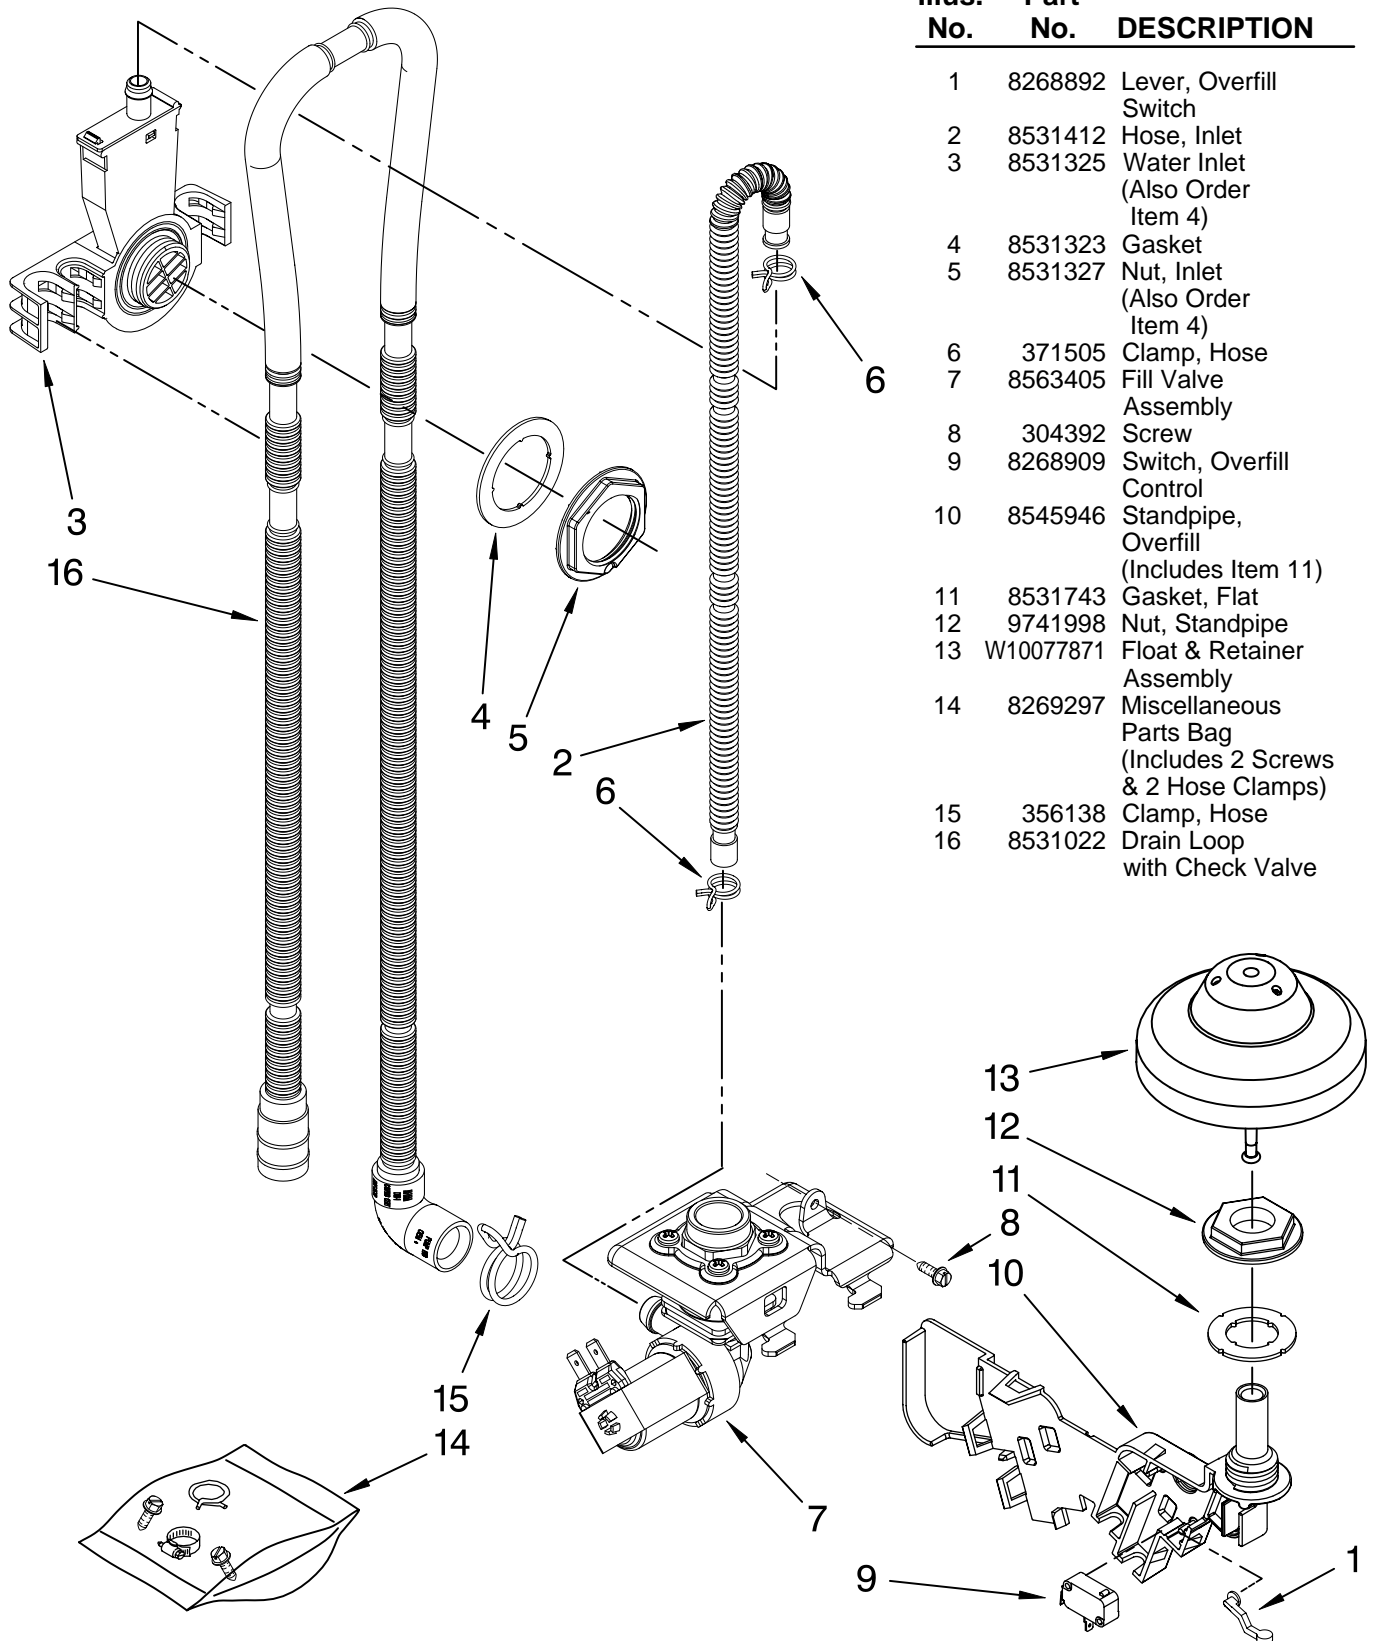

FOR ORDERING INFORMATION REFER TO PARTS PRICE LIST

HEATER PARTS

For Models: KUDU03FTBL0, KUDU03FTWH0, KUDU03FTSS0
(Black) (White) (Stainless)

Illus. No.	Part No.	DESCRIPTION
1	8537057	Heater Element Assembly (Also Includes Item 2)
2	717273	Washer, Heater Element
3	8268548	Nut, Heater Element
4	3400931	Retainer, Spring Grip

Illus. No.	Part No.	DESCRIPTION
1	8268892	Lever, Overflow Switch
2	8531412	Hose, Inlet
3	8531325	Water Inlet (Also Order Item 4)
4	8531323	Gasket
5	8531327	Nut, Inlet (Also Order Item 4)
6	371505	Clamp, Hose
7	8563405	Fill Valve Assembly
8	304392	Screw
9	8268909	Switch, Overflow Control
10	8545946	Standpipe, Overflow (Includes Item 11)
11	8531743	Gasket, Flat
12	9741998	Nut, Standpipe
13	W10077871	Float & Retainer Assembly
14	8269297	Miscellaneous Parts Bag (Includes 2 Screws & 2 Hose Clamps)
15	356138	Clamp, Hose
16	8531022	Drain Loop with Check Valve

FOR ORDERING INFORMATION REFER TO PARTS PRICE LIST

TUB AND FRAME PARTS

For Models: KUDU03FTBL0, KUDU03FTWH0, KUDU03FTSS0
 (Black) (White) (Stainless)

Illus. No.	Part No.	DESCRIPTION
1	W10053130	Tub Assembly
2	8574123	Barrier, Moisture Undercounter
3	W10112096	Door Seal
4	8270119	Plug Tub (2)
5	8572661	Actuator Assembly
6	8559844	Motor, Wax
7	8269110	Seal, Cabinet
8	8573061	Strain Relief
9	8270021	Mount, Door Balance
10	3367670	Screw
11	8269145	Bracket, Undercounter
12	3400074	Screw (2)
13	3400924	Retainer, Push-in
14	3370389	Screw (2)
15	8268977	Wheel Leg
16	8524584	Leveler, Leg
17	8524474	Wheel, door Balance
18	8270020	Spring, Door Balance
19	8545574	Absorber, Sound
20	3400892	Screw
21	8268991	Cover, Terminal Box
24	8535568	Link, Door Balance
25	8268587	Insulator, Sound
26	304666	Retainer, Push (2)
27	8573239	Shield, Sound Tub
28	9742648	Bracket, Thermostat
29	661566	Thermostat
30	W10077370	Strike, Latch