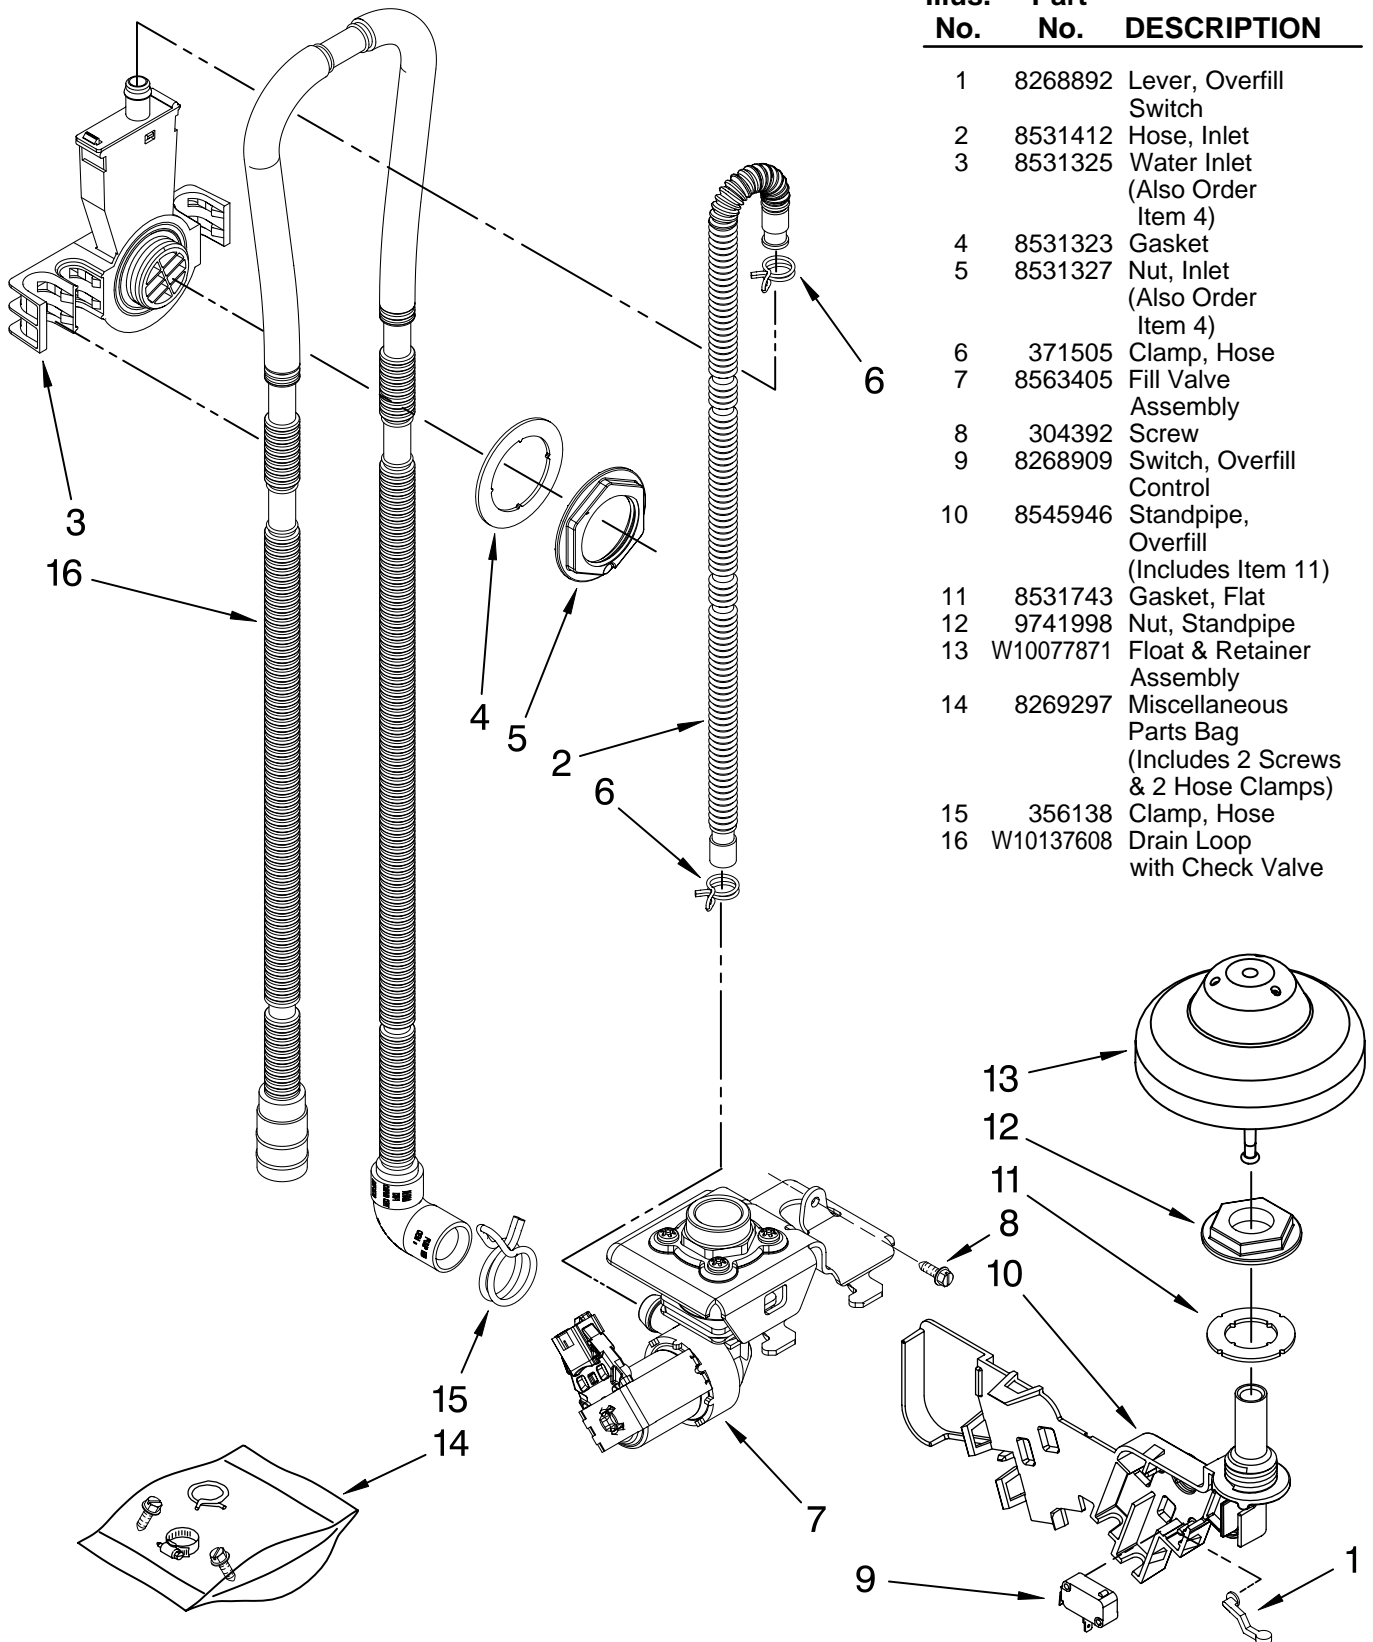

Illus. No.	Part No.	DESCRIPTION
6	8269259	Gasket, Vent
7	W10077877	Deflector, Vent (Also Order Item 6)
8	W10077882	Dispenser, Assembly
9	W10077881	Knob, Rinse Aid
10	8545608	Harness, Vent Motor

Illus. No.	Part No.	DESCRIPTION
11	W10078202	Wiring Harness
12	8281154	Screw
13	8535660	Seal, Console/door
14	8535637	Bracket, Dispenser
15	8531865	Shield, Dispenser

# FILL, DRAIN AND OVERFILL PARTS

For Models: KUDU03STBL3, KUDU03STWH3, KUDU03STSS3

(Black)

(White)

(Stainless)

Illus. No.	Part No.	DESCRIPTION
1	8268892	Lever, Overflow Switch
2	8531412	Hose, Inlet
3	8531325	Water Inlet (Also Order Item 4)
4	8531323	Gasket
5	8531327	Nut, Inlet (Also Order Item 4)
6	371505	Clamp, Hose
7	8563405	Fill Valve Assembly
8	304392	Screw
9	8268909	Switch, Overfill Control
10	8545946	Standpipe, Overflow (Includes Item 11)
11	8531743	Gasket, Flat
12	9741998	Nut, Standpipe
13	W10077871	Float & Retainer Assembly
14	8269297	Miscellaneous Parts Bag (Includes 2 Screws & 2 Hose Clamps)
15	356138	Clamp, Hose
16	W10137608	Drain Loop with Check Valve