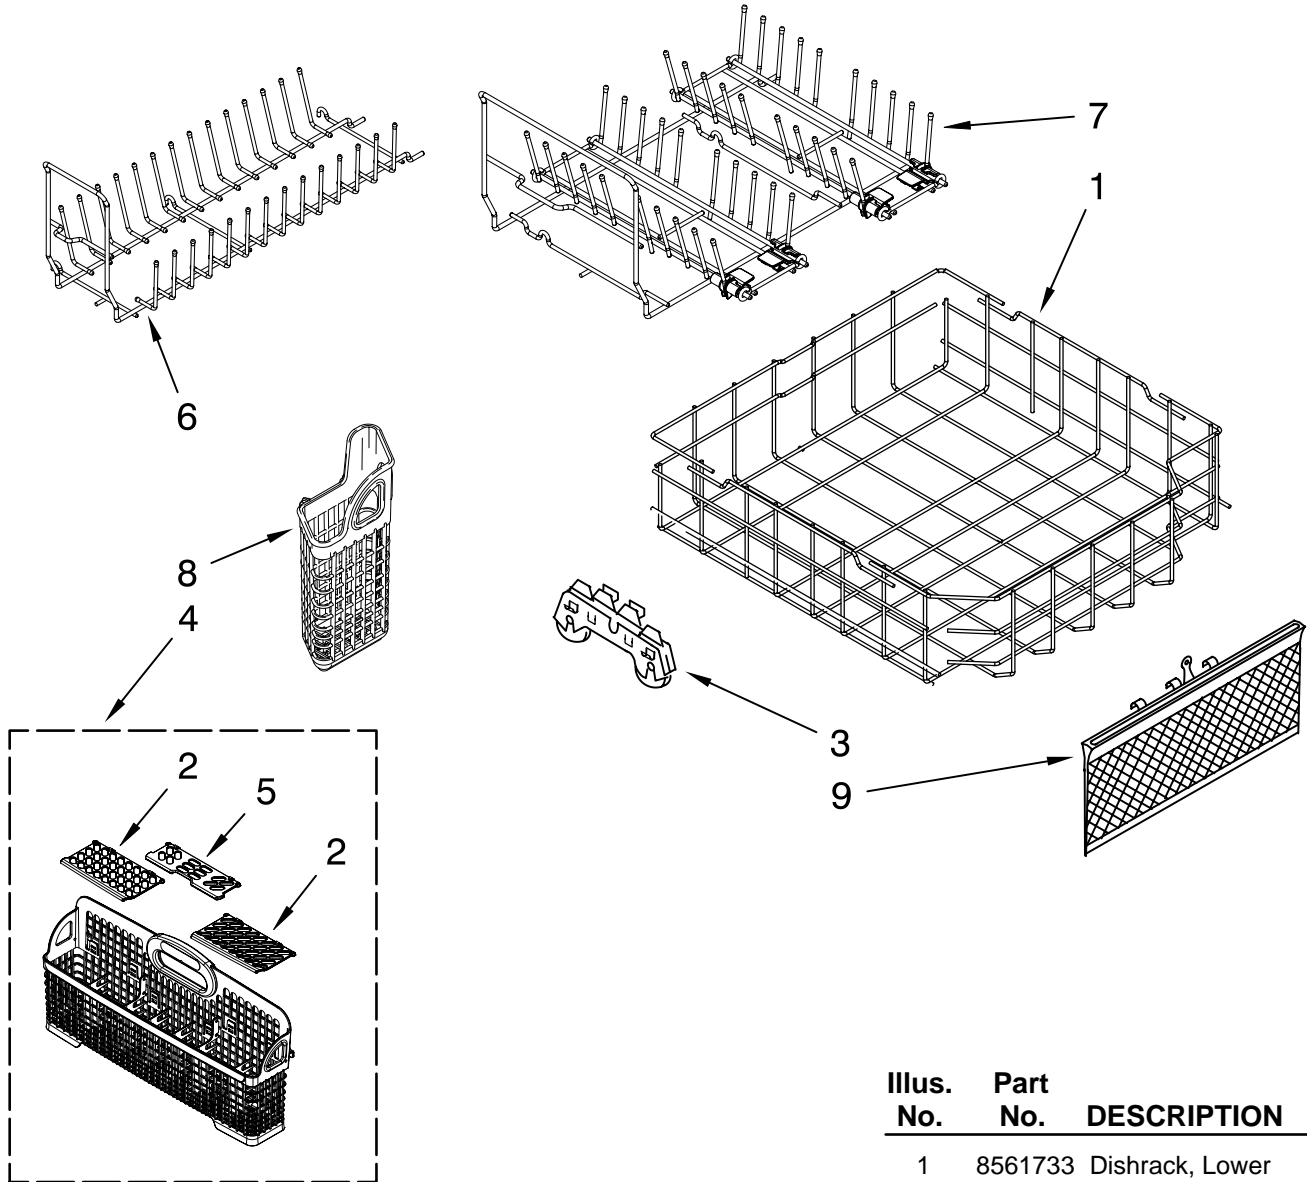

LOWER RACK PARTS

For Models: KUDU03STBL3, KUDU03STWH3, KUDU03STSS3
(Black) (White) (Stainless)

Illus. No.	Part No.	DESCRIPTION
1	8561733	Dishrack, Lower
2	8519695	Lid, Basket Silverware
	8519663	Left Side
	8519663	Right Side
3	W10082868	Wheel & Transport Assembly
4	W10190415	Basket, Silverware
5	8519662	Lid, Basket Center
6	W10086370	Insert, Single
7	W10086340	Insert, Double
8	8519702	Basket, Utensil
9	8519716	Basket-Small Items

FOR ORDERING INFORMATION REFER TO PARTS PRICE LIST