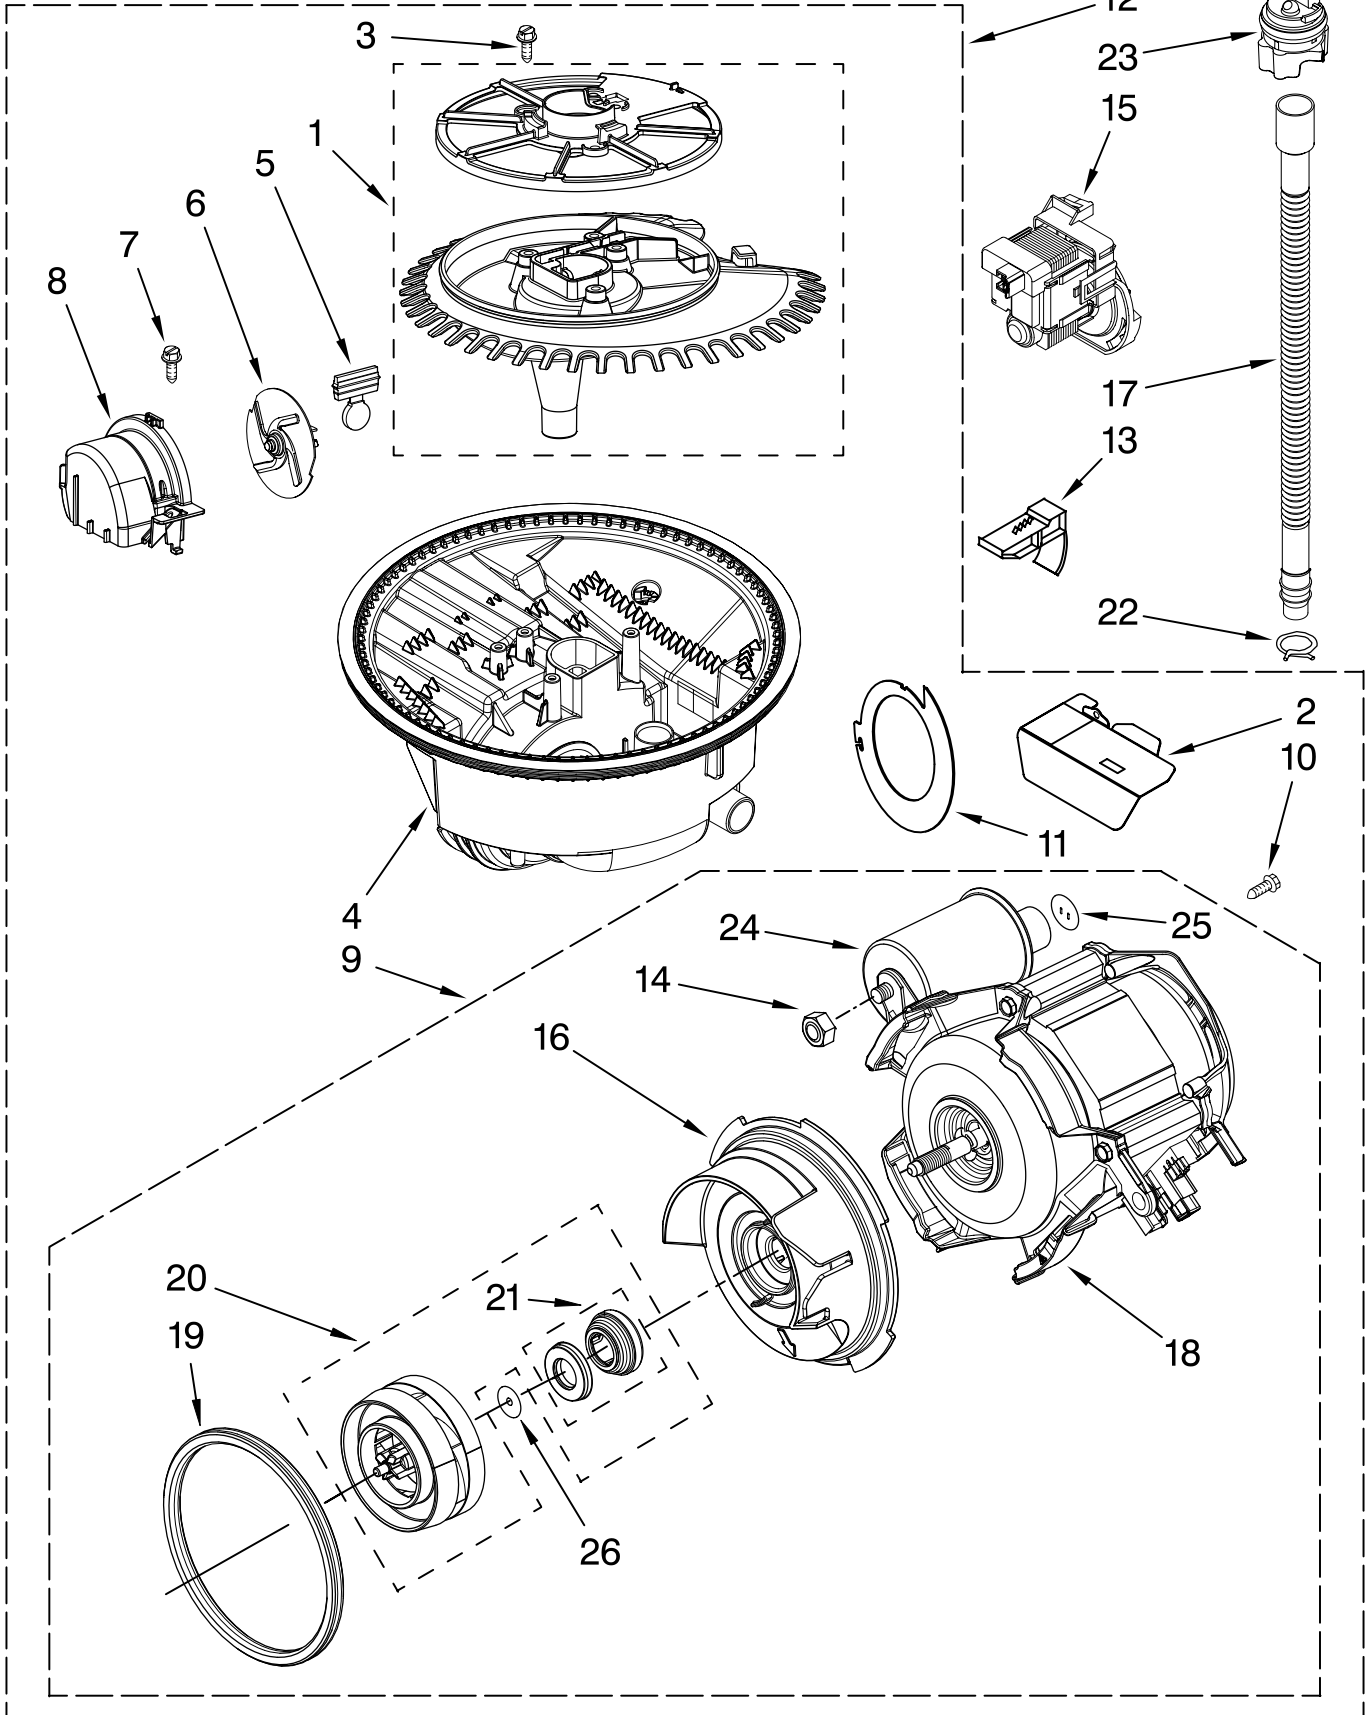

PUMP AND MOTOR PARTS

For Models: KUDU03STBL3, KUDU03STWH3, KUDU03STSS3

(Black)

(White)

(Stainless)

FOR ORDERING INFORMATION REFER TO PARTS PRICE LIST

PUMP AND MOTOR PARTS

For Models: KUDU03STBL3, KUDU03STWH3, KUDU03STSS3
(Black) (White) (Stainless)

Illus. No.	Part No.	DESCRIPTION
1	8534952	Accumulator Assy
2	8283527	Shield, Motor
3	3400069	Screw
4	8572618	Sump With Seal
5	8268375	Check Valve, Sump
6	W10083957	Chopper Assembly
7	9741232	Screw
8	8531857	Protector, Inlet
9	8535760	Motor Assembly
10	3400217	Screw
11	W10084567	Screen, Separation
12	W10084107	Sump & Motor Assembly (Includes Item 13)
13	8269524	Tab, Sump
14	8533949	Nut
15	661662	Pump, Drain
16	8531019	Volute, Back (Also Order Items 21 & 26)
17	8269144	Hose, Drain
18	8535759	Motor
19	8268397	Seal, Volute
20	8531017	Impeller Kit
21	8268403	Face Seal Assembly (Also Order Item 26)
22	356138	Clamp, Hose
23	W10134016	Optical Water Indicator
24	8535474	Capacitor
25	8534946	Shield, Capacitor
26	8531018	Washer

FOR ORDERING INFORMATION REFER TO PARTS PRICE LIST