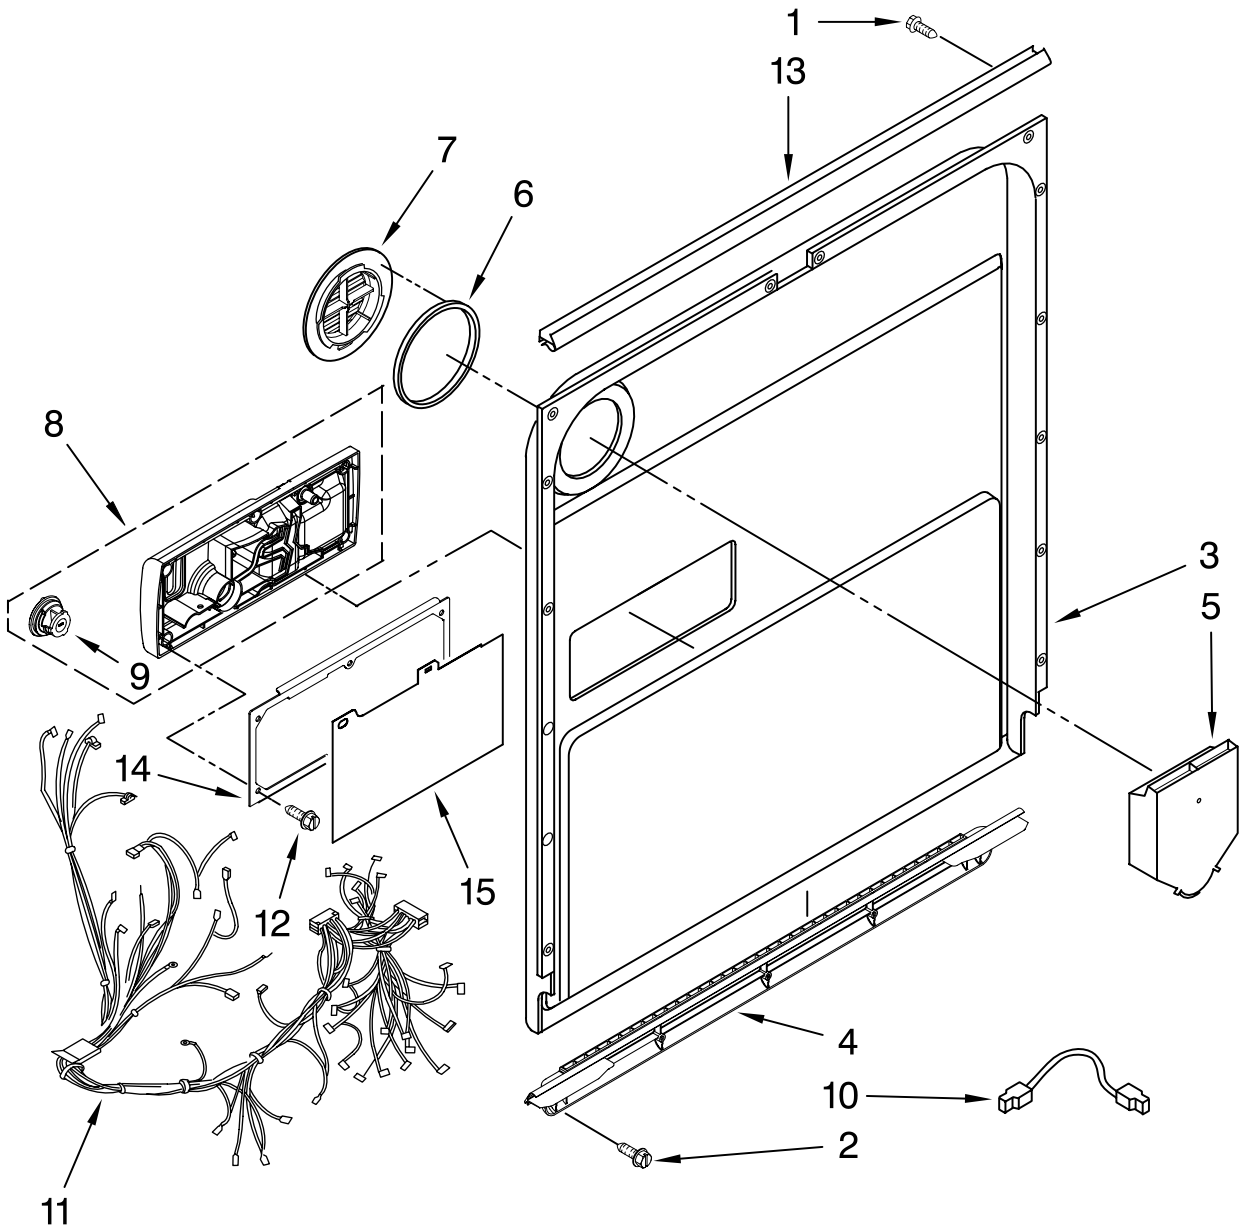

DOOR AND LATCH PARTS

For Models: KUDU03STBL3, KUDU03STWH3, KUDU03STSS3
(Black) (White) (Stainless)

Illus. No.	Part No.	DESCRIPTION
1	3369051	Screw, Door
2	8281217	Screw
3	W10056249	Inner Door Mastic Assembly (Also Order Item 6)
4	W10077883	Inlet, Air
5	8572611	Vent Assembly (Also Order Item 6)

Illus. No.	Part No.	DESCRIPTION
6	8269259	Gasket, Vent
7	W10077877	Deflector, Vent (Also Order Item 6)
8	W10077882	Dispenser, Assembly
9	W10077881	Knob, Rinse Aid
10	8545608	Harness, Vent Motor

Illus. No.	Part No.	DESCRIPTION
11	W10078202	Wiring Harness
12	8281154	Screw
13	8535660	Seal, Console/door
14	8535637	Bracket, Dispenser
15	8531865	Shield, Dispenser

FOR ORDERING INFORMATION REFER TO PARTS PRICE LIST