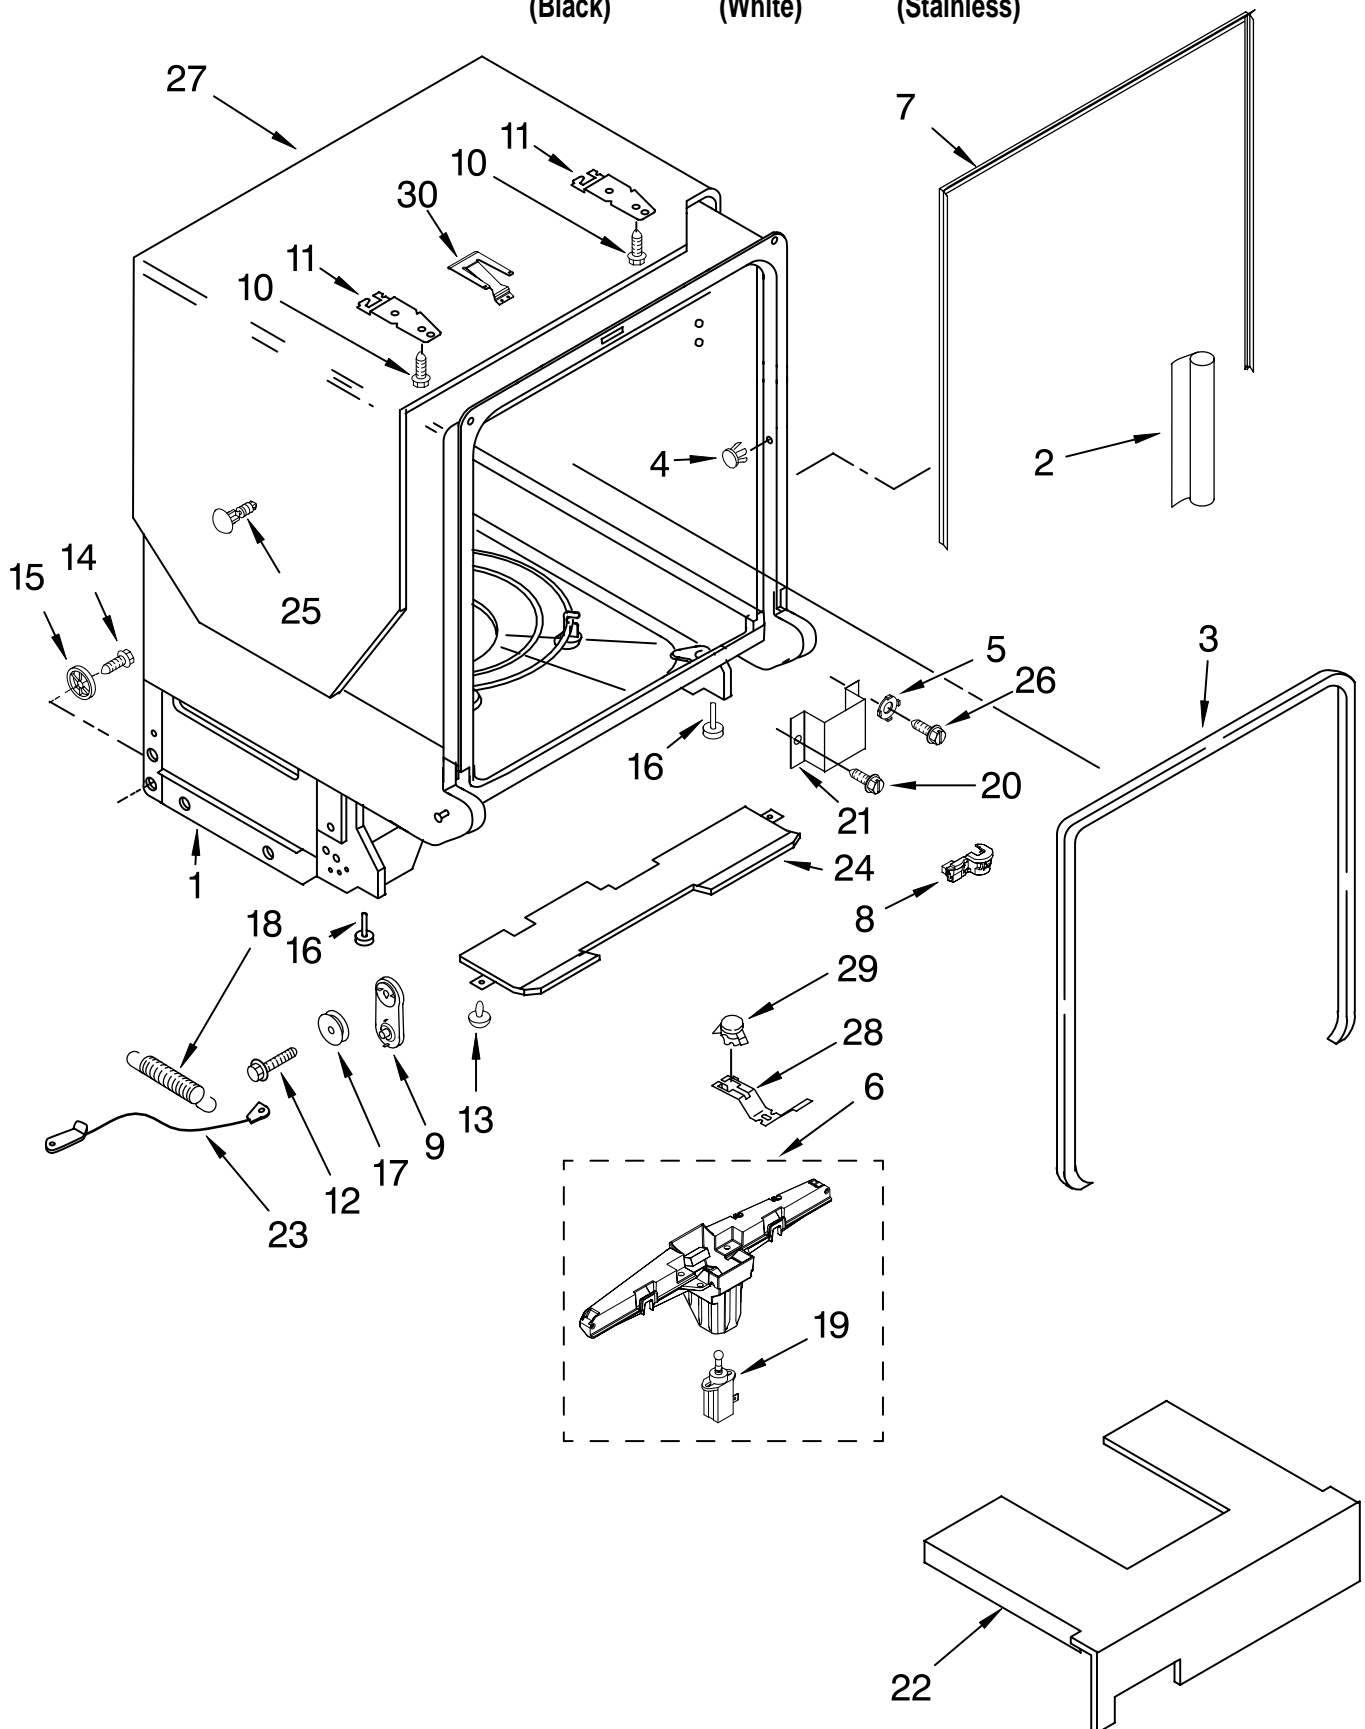

TUB AND FRAME PARTS

For Models: KUDU03STBL3, KUDU03STWH3, KUDU03STSS3
(Black) (White) (Stainless)

FOR ORDERING INFORMATION REFER TO PARTS PRICE LIST

TUB AND FRAME PARTS

For Models: KUDU03STBL3, KUDU03STWH3, KUDU03STSS3
(Black) (White) (Stainless)

Illus. No.	Part No.	DESCRIPTION
1	W10056238	Tub Assembly
2	8574123	Barrier, Moisture Undercounter
3	W10112096	Door Seal
4	W10082838	Plug Tub
5	3378128	Washer, Pronged Cup
6	8572661	Actuator, Assembly
7	8269110	Seal, Cabinet
8	8573061	Strain Relief
9	8270021	Mount, Door Balance
10	3367670	Screw
11	8269145	Bracket, Undercounter
12	3400074	Screw
13	3400924	Retainer, Push-in
14	3370389	Screw
15	8268977	Wheel Leg
16	8524584	Leveler, Leg
17	8524474	Wheel, Door Balance
18	8270020	Spring, Door Balance
19	W10082769	Motor, Wax
20	3400892	Screw
21	8268991	Cover, Terminal Box
22	8545574	Absorber, Sound
23	8535568	Link, Door Balance
24	8268582	Insulator, Sound
25	304666	Retainer, Push
26	3400014	Screw
27	8573239	Shield, Sound Tub
28	9742648	Bracket, Thermostat
29	661566	Thermostat
30	W10077370	Strike, Latch

FOR ORDERING INFORMATION REFER TO PARTS PRICE LIST