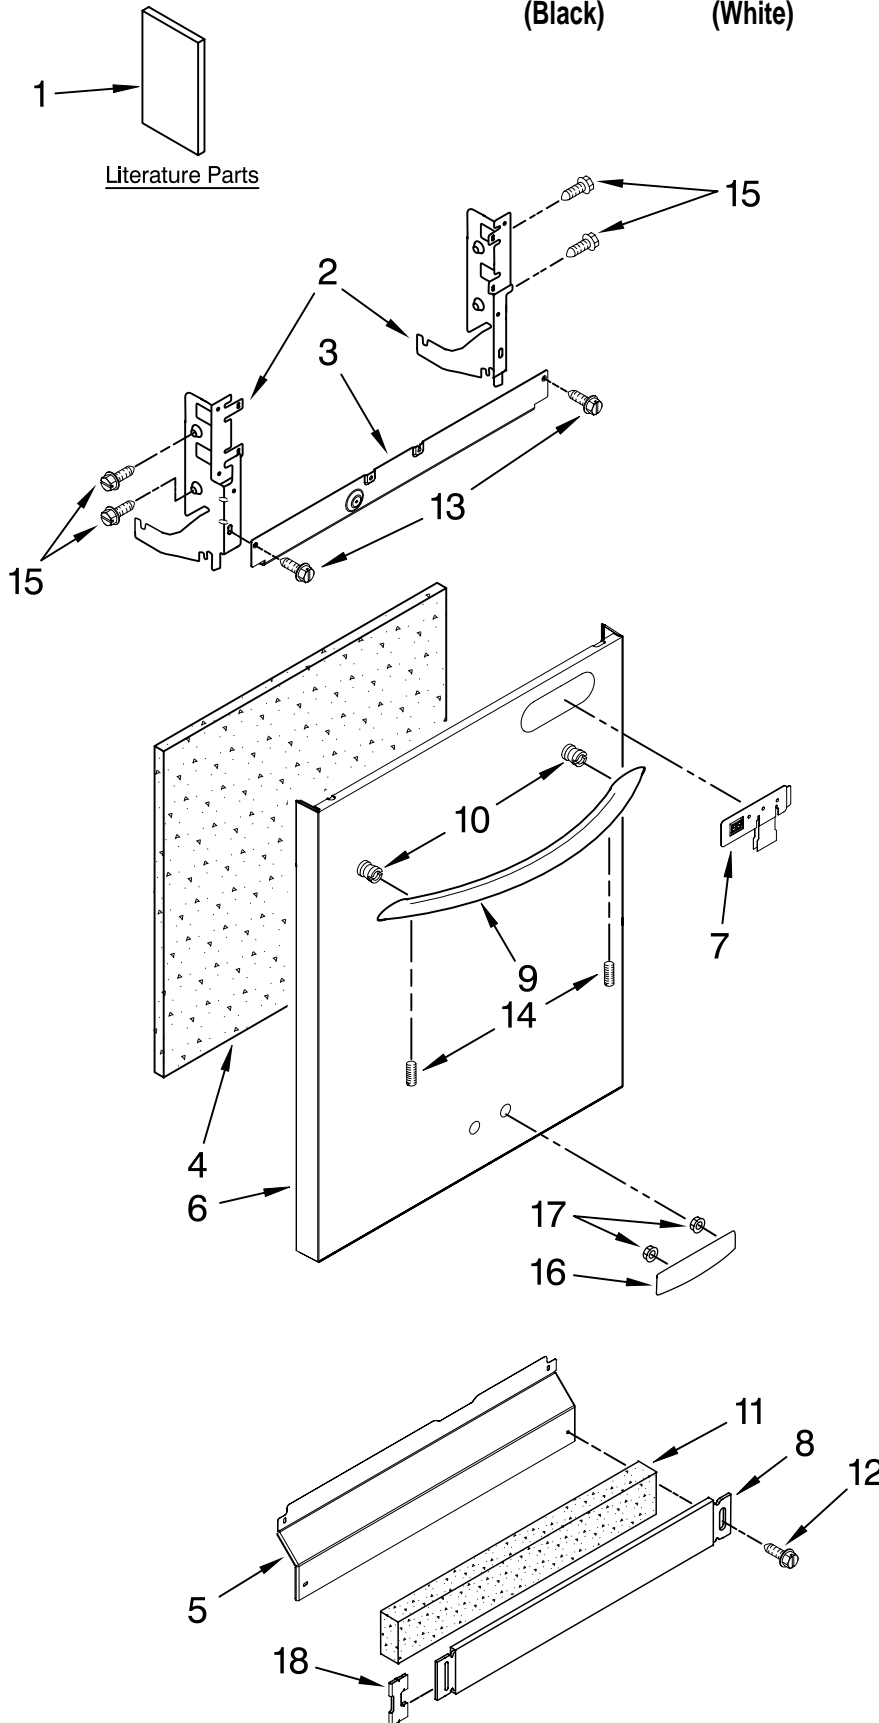

# KitchenAid® DOOR AND PANEL PARTS

For Models: KUDU03STBL3, KUDU03STWH3, KUDU03STSS3

(Black)

(White)

(Stainless)

UNDERCOUNTER  
DISHWASHER

Illus. No.	Part No.	DESCRIPTION
1		Literature Parts
	W10078153	Instructions, Installation
	W10084560	Energy Guide
	W10193741	Guide, Use & Care Spanish
	W10193740	Guide, Use & Care English/French
	W10130990	Tech Sheet
2		Arm, Hinge
	8534854	Left
	8534853	Right
3	8564886	Stiffener, Door
4	W10073520	Insulation, Door
5		Access Panel
	8573255	Black
	8573256	White
6		Panel, Full Front (Includes Items 4, 10, 16 & 17)
	W10078003	Black
	W10078004	White
	W10137622	Stainless
7		Overlay
	W10077798	Black
	W10077799	White
	W10077801	Stainless
8		Toe Panel (Includes Items 11 & 18)
	8558252	Black
	8558253	White
9		Handle (Includes Item 14)
	W10083936	Black
	W10083937	White
	W10083935	Stainless
10	8564951	Stud, Mounting
11	8268581	Insulation, Toe Panel
12		Screw
	302868	Black
	3400836	White
13	304392	Screw
14	8534008	Screw
15	3400071	Screw
16		Nameplate
	W10021860	Black
	W10021870	White
	W10021850	Stainless
17	2004333	Nut
18	8269016	Clip, Grounding