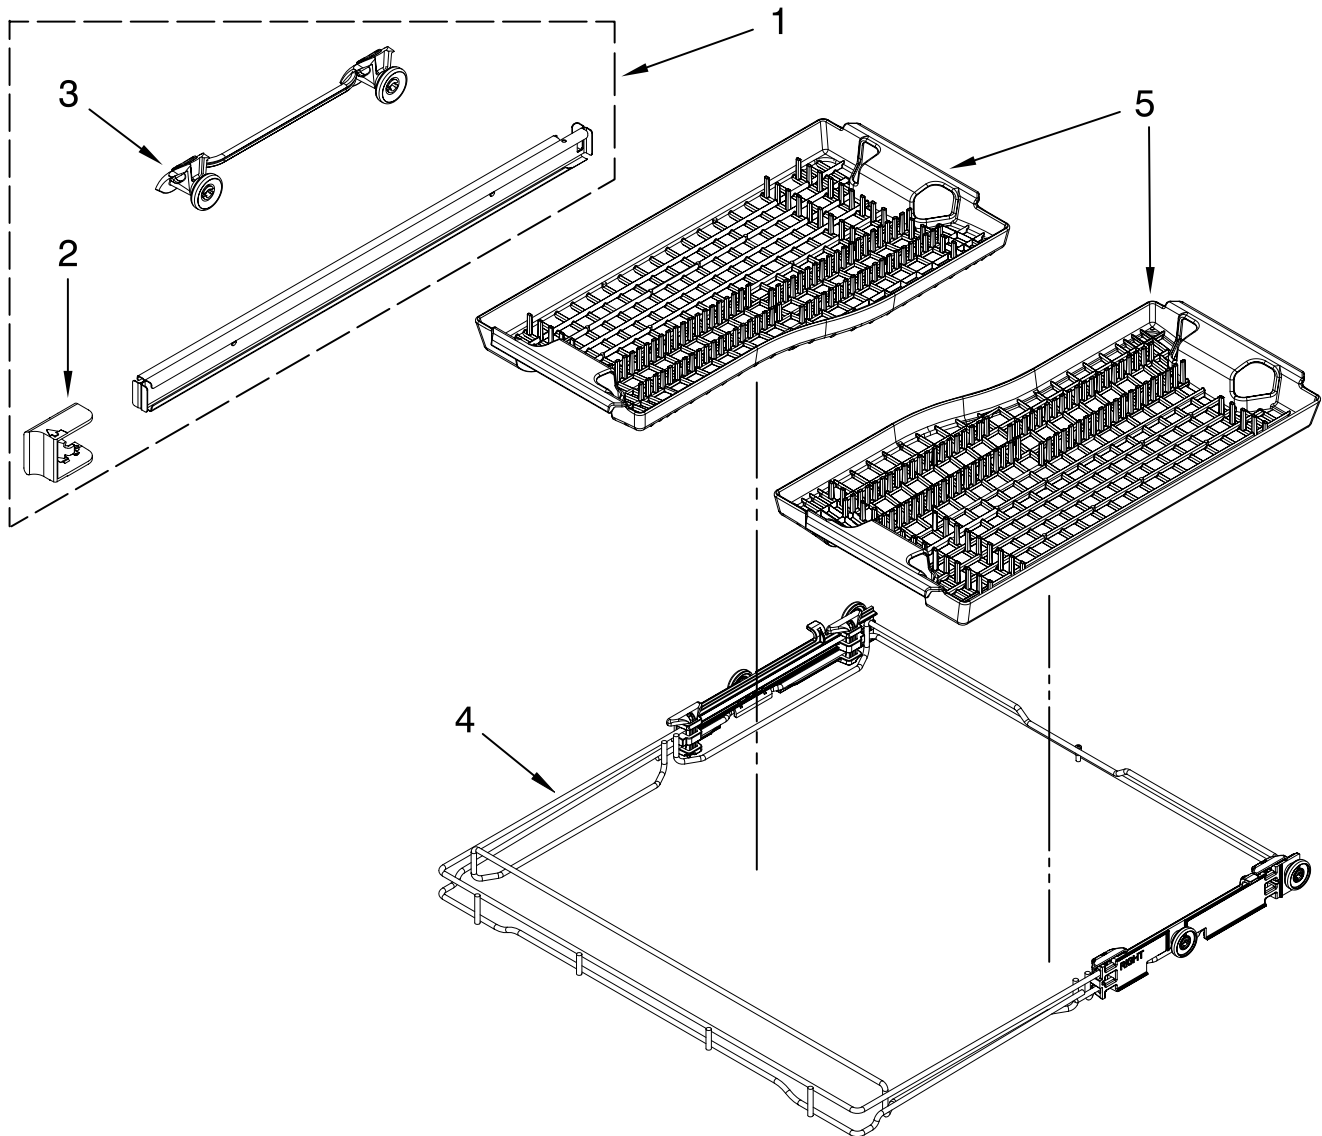

THIRD LEVEL RACK AND TRACK PARTS

For Models: KUDU03STBL3, KUDU03STWH3, KUDU03STSS3
(Black) (White) (Stainless)

Illus. No.	Part No.	DESCRIPTION
1	W10077855	Track Right
	W10077856	Track Left
2	W10077854	Stop, Track
3	8564899	Mount, Track
4	8564900	Rack Assembly (Third Level)
5	8564901	Basket- TLR

FOR ORDERING INFORMATION REFER TO PARTS PRICE LIST