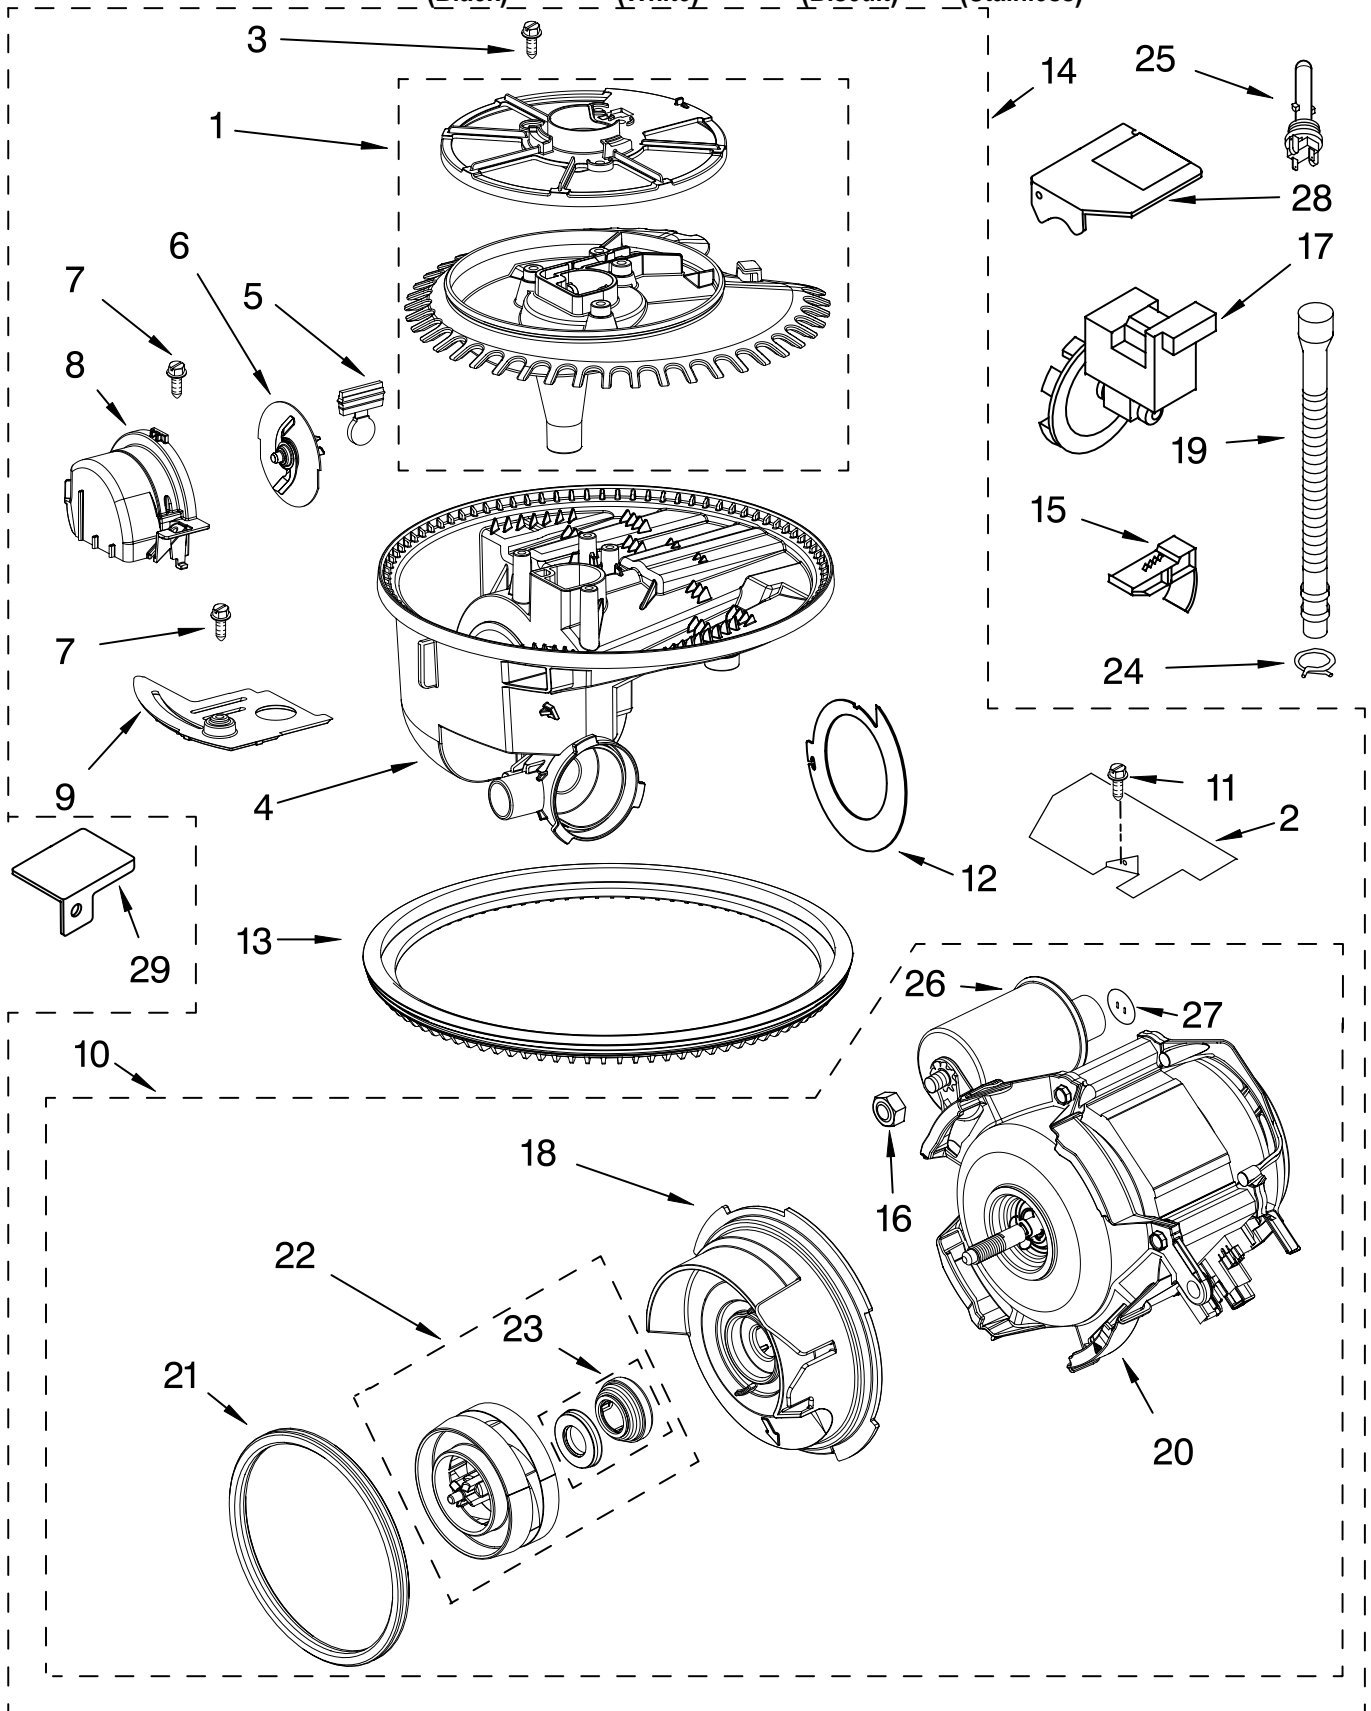

PUMP AND MOTOR PARTS

For Models: KUDP01FLBL1, KUDP01FLWH1, KUDP01FLBT1, KUDP01FLSS1
(Black) (White) (Biscuit) (Stainless)

FOR ORDERING INFORMATION REFER TO PARTS PRICE LIST

PUMP AND MOTOR PARTS

For Models: KUDP01FLBL1, KUDP01FLWH1, KUDP01FLBT1, KUDP01FLSS1
(Black) (White) (Biscuit) (Stainless)

Illus. No.	Part No.	DESCRIPTION
1	8268429	Accumulator Assy
2	8268529	Shield
3	3400069	Screw
4	8268382	Sump
5	8268375	Check Valve, Sump
6	8268383	Chopper Assembly
7	9741232	Screw
8	8268390	Protector, Inlet
9	8268427	Protector, Foreign
10	8268407	Motor Assembly
11	3400217	Screw
12	8268391	Screen, Separation
13	8268395	Seal, Sump
14	8268422	Sump & Motor Assembly
15	8269524	Tab, Sump
16	3400921	Nut
17	661658	Pump, Drain
18	8268405	Volute, Back (Also Order Item 23)
19	8269144	Hose, Drain
20	8268408	Motor
21	8268397	Seal, Volute
22	8268398	Impeller Kit
23	8268403	Face Seal Assembly
24	356138	Clamp, Hose
25	8269208	Thermister
26	8269507	Capacitor
27	8269512	Shield, Capacitor
28	8269449	Shield, Drain Pump
29	8269501	Shield, Pressure switch

FOR ORDERING INFORMATION REFER TO PARTS PRICE LIST