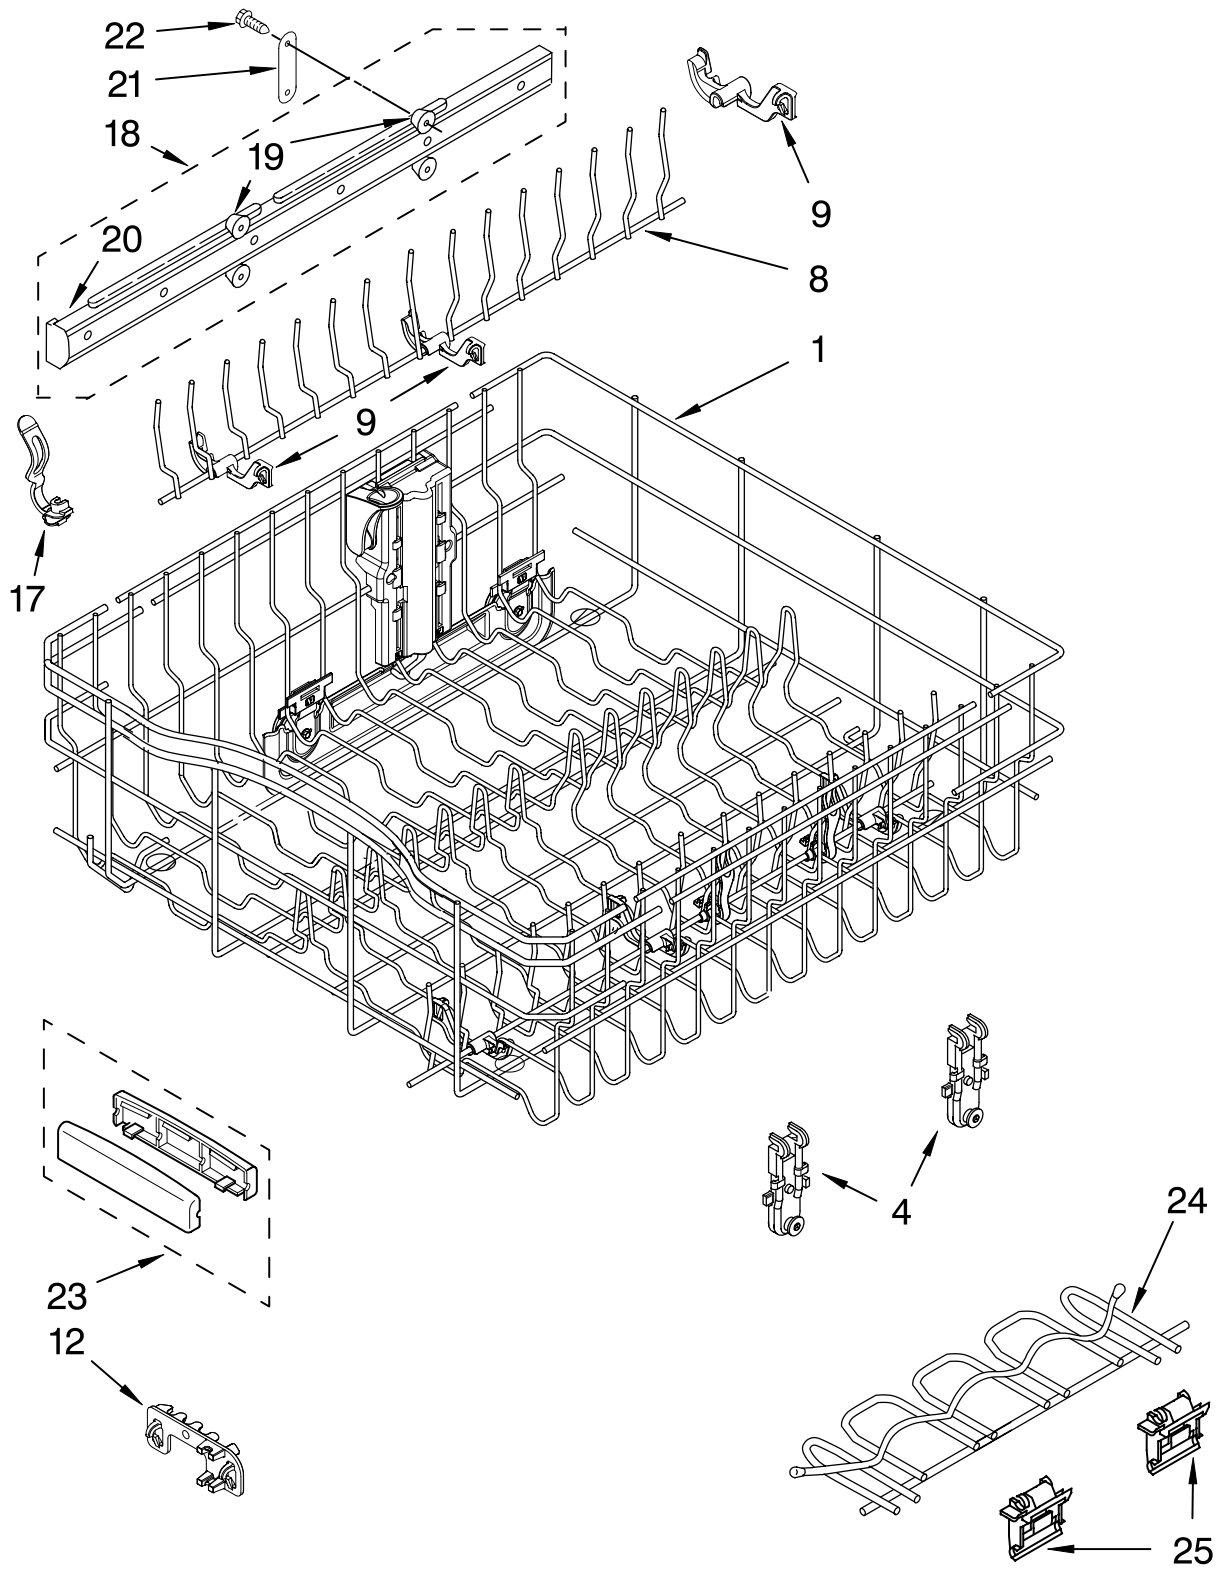

UPPER RACK AND TRACK PARTS

For Models: KUDP01FLBL1, KUDP01FLWH1, KUDP01FLBT1, KUDP01FLSS1
(Black) (White) (Biscuit) (Stainless)

FOR ORDERING INFORMATION REFER TO PARTS PRICE LIST

UPPER RACK AND TRACK PARTS

For Models: KUDP01FLBL1, KUDP01FLWH1, KUDP01FLBT1, KUDP01FLSS1
(Black) (White) (Biscuit) (Stainless)

Illus. No.	Part No.	DESCRIPTION
1	8519627	Dishrack, Upper (Includes Item 4)
4	8268785	Mount, Wheel Stationary
8	8519683	Tine Row
9	8519669	Clip, Pivot
12	8531311	Positioner, Dual
17	8531313	Clip, No-Flip
18	8531630	Track, Assembly (Also Order Item 21)
19	8270137	Mount, Track (Also Order Item 21)
20	8270136	Stop, Track
21	9743002	Gasket, Bracket Mounting
22	3400072	Screw (8)
23	8519699	Handle, Dishrack
24	8270024	Cupshelf
25	8270025	Clip, Cupshelf

FOR ORDERING INFORMATION REFER TO PARTS PRICE LIST