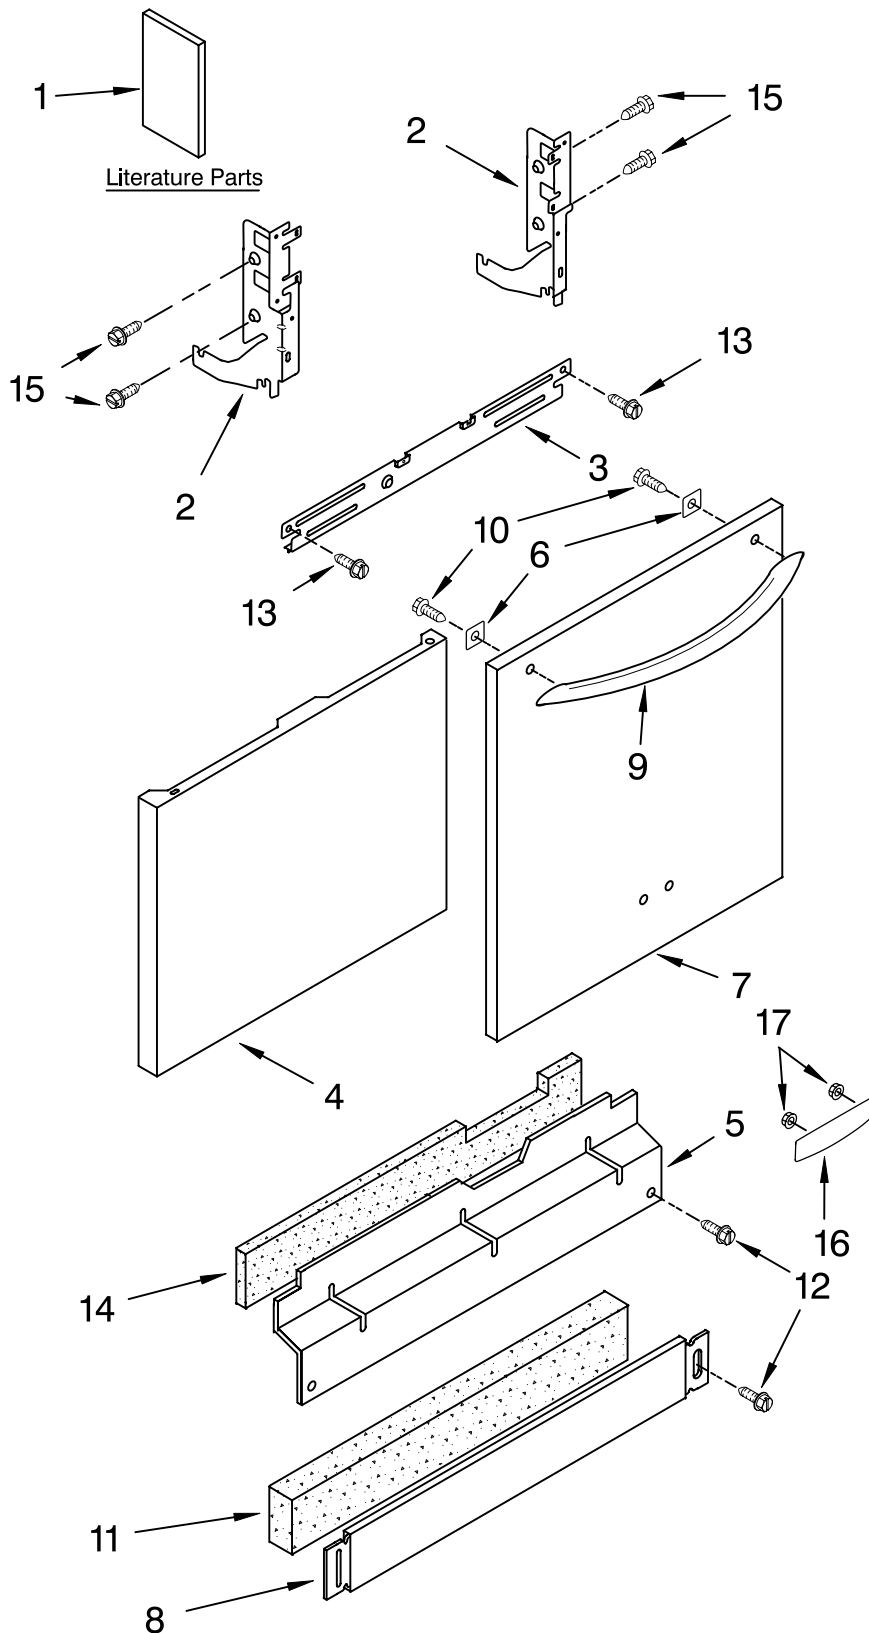

KitchenAid® DOOR AND PANEL PARTS

For Models: KUDP01FLBL1, KUDP01FLWH1, KUDP01FLBT1, KUDP01FLSS1
 (Black) (White) (Biscuit) (Stainless)

UNDERCOUNTER
 DISHWASHER

Illus. No.	Part No.	DESCRIPTION
1	LIT8524480	Literature Parts Instructions, Installation
	LIT8531624	Energy Guide
	LIT8531532	Guide, Use & Care
	LIT8537797	Tech Sheet
2		English/French
	8534854	Arm, Hinge
	8534853	Left
	8268983	Right
3		Stiffener, Door
4	8524576	Panel Front
5		Access Panel
		(Includes Item 14)
	8269007	Black
	8268995	White
	8268996	Biscuit
6	9744437	Plate, Backing
7		Panel, Full Front
		(Includes Items 16 & 17)
	8531226	Black
	8531227	White
	8531228	Biscuit
	8531225	Stainless
8		Toe Panel
		(Includes Item 11)
	8270026	Black
	8269000	White
	8269001	Biscuit
9		Handle
	8524407	Black
	8524408	White
	8524409	Biscuit
	9744438	Stainless
10	3400067	Screw
11	8268581	Insulation, Toe Panel
12		Screw
	302868	Black
	3400836	White
	3400865	Biscuit
13	304392	Screw
14	8268584	Insulation, Access Panel
15	3400071	Screw (2)
16		Nameplate
	2005292	Black
	2209118W	White
	2209118T	Biscuit
17	2004333	Nut

FOR ORDERING INFORMATION REFER TO PARTS PRICE LIST

CONTROL PANEL PARTS

For Models: KUDP01FLBL1, KUDP01FLWH1, KUDP01FLBT1, KUDP01FLSS1
 (Black) (White) (Biscuit) (Stainless)

Illus. No.	Part No.	DESCRIPTION
1	8531536	Console Assembly (Includes Insert & Medallion)
2	8531262	User Interface
3	8524447	Ribbon Cable
4	8524547	Shield
5	8524426	Medallion
6	8269213	Fuse, Thermal Electronic
7	3400412	Screw
8	3369051	Screw (4)
9	8270175	Latch Assembly
11	8534866	Control, Electronic
12	8269209	Switch, Door