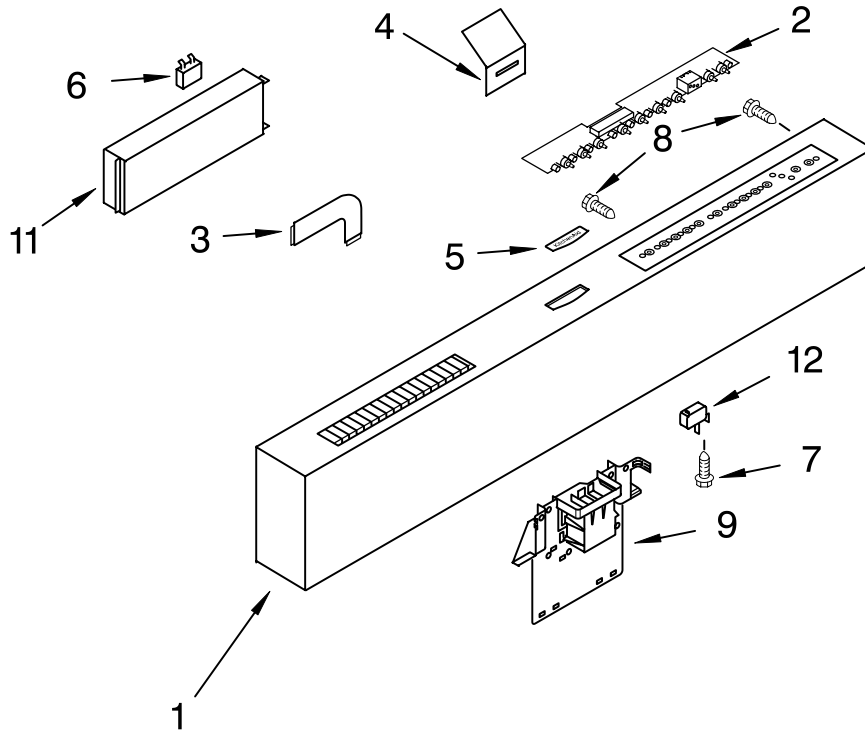

KitchenAid® DOOR AND PANEL PARTS

For Models: KUDP01FLBL1, KUDP01FLWH1, KUDP01FLBT1, KUDP01FLSS1
 (Black) (White) (Biscuit) (Stainless)

UNDERCOUNTER
 DISHWASHER

Illus. No.	Part No.	DESCRIPTION
1	LIT8524480	Literature Parts Instructions, Installation
	LIT8531624	Energy Guide
	LIT8531532	Guide, Use & Care
	LIT8537797	Tech Sheet
2		English/French
	8534854	Arm, Hinge
	8534853	Left
	8268983	Right
3		Stiffener, Door
4	8524576	Panel Front
5		Access Panel
		(Includes Item 14)
	8269007	Black
	8268995	White
	8268996	Biscuit
6	9744437	Plate, Backing
7		Panel, Full Front
		(Includes Items 16 & 17)
	8531226	Black
	8531227	White
	8531228	Biscuit
	8531225	Stainless
8		Toe Panel
		(Includes Item 11)
	8270026	Black
	8269000	White
	8269001	Biscuit
9		Handle
	8524407	Black
	8524408	White
	8524409	Biscuit
	9744438	Stainless
10	3400067	Screw
11	8268581	Insulation, Toe Panel
12		Screw
	302868	Black
	3400836	White
	3400865	Biscuit
13	304392	Screw
14	8268584	Insulation, Access Panel
15	3400071	Screw (2)
16		Nameplate
	2005292	Black
	2209118W	White
	2209118T	Biscuit
17	2004333	Nut

FOR ORDERING INFORMATION REFER TO PARTS PRICE LIST

CONTROL PANEL PARTS

For Models: KUDP01FLBL1, KUDP01FLWH1, KUDP01FLBT1, KUDP01FLSS1
 (Black) (White) (Biscuit) (Stainless)

Illus. No.	Part No.	DESCRIPTION
1	8531536	Console Assembly (Includes Insert & Medallion)
2	8531262	User Interface
3	8524447	Ribbon Cable
4	8524547	Shield
5	8524426	Medallion
6	8269213	Fuse, Thermal Electronic
7	3400412	Screw
8	3369051	Screw (4)
9	8270175	Latch Assembly
11	8534866	Control, Electronic
12	8269209	Switch, Door