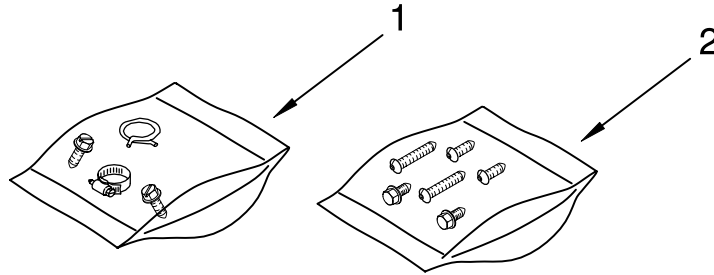

MISCELLANEOUS PARTS

For Models: KUDP01FLBL1, KUDP01FLWH1, KUDP01FLBT1, KUDP01FLSS1
(Black) (White) (Biscuit) (Stainless)

Illus. No.	Part No.	DESCRIPTION
1	8269297	Miscellaneous Parts Bag (Includes 2 Screws & 2 Hose Clamps)
2	8524464	Screws, Bag Door Assembly (Includes) 2 Screws8-18x1.500 2 Screws8-32x1.375 4 Screws10-16x.375

OPTIONAL PARTS (NOT INCLUDED)

Illus. No.	Part No.	DESCRIPTION

ACCESSORIES

SIDE PANEL KITS
8171656 White
8171657 Black
8171658 Biscuit
8171659 Stainless Steel

Color Panel Kits
4396401 Black
4396402 White
4396403 Biscuit
4396404 Cobalt Blue
4396405 Hunter Green
4396406 Empire Red
4396407 Majestic Yellow

Illus. No.	Part No.	DESCRIPTION

PAINT, TOUCH-UP (1/2oz.)

72017 White
72107 Almond
72032 Black
4392899 Biscuit
8171571 Cobalt Blue
8171651 Hunter Green
8171652 Empire Red
8171653 Majestic Yellow

PAINT, PRESSURIZED SPRAY (12 oz.)

350930 White
350956 Almond
285006 Superior Black
4392901 Biscuit

Illus. No.	Part No.	DESCRIPTION

PAINT, BULK (1 qt.)

799344 White (Uncut)
978883 Almond (Uncut)
4392900 Biscuit

POWER CORD KIT

4317824 Power Cord Kit (Includes Power Cord & Misc. Hardware)

ANTI-TIP KIT

8171477 Floor Mount Kit

FOR ORDERING INFORMATION REFER TO PARTS PRICE LIST