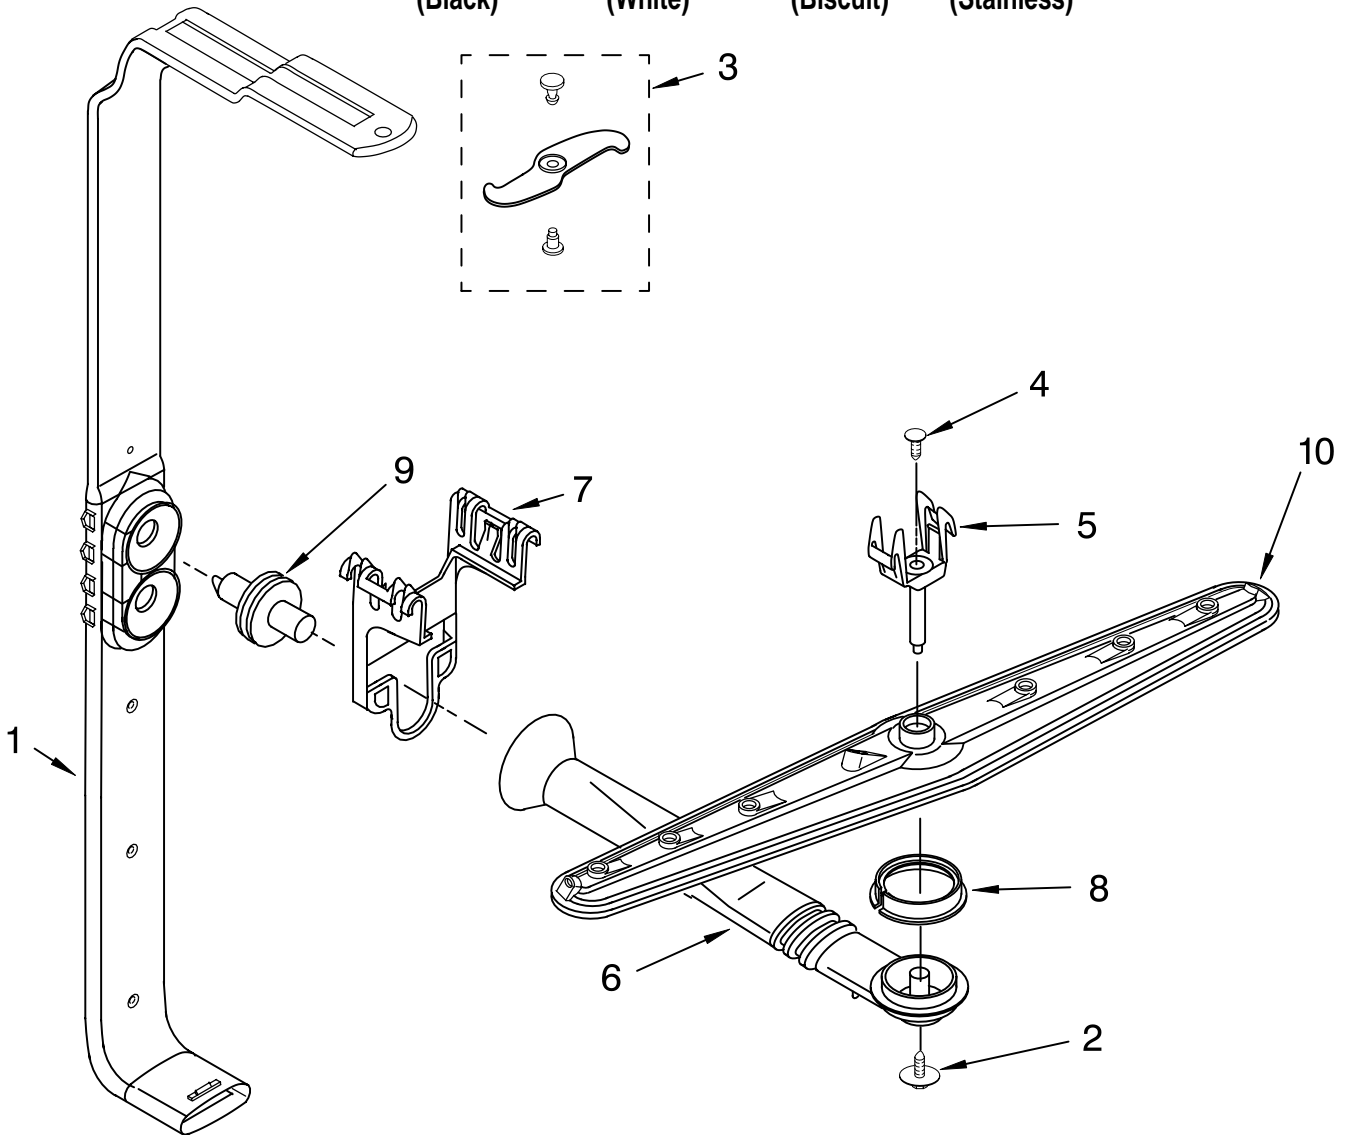

UPPER WASH AND RINSE PARTS

For Models: KUDP01FLBL1, KUDP01FLWH1, KUDP01FLBT1, KUDP01FLSS1
(Black) (White) (Biscuit) (Stainless)

Illus. No.	Part No.	DESCRIPTION

1	8268361	Feed Tube Assembly (Also Includes Item 3)
2	8533889	Screw
3	8538389	Sprayarm, 3rd Level
4	3400920	Fastener, Push-In
5	8268354	Mount
6	8268355	Manifold
7	8268349	Hanger
8	8268433	Seal, Sprayarm
9	8269295	Nozzle, Feed
10	8269023	Sprayarm

FOR ORDERING INFORMATION REFER TO PARTS PRICE LIST