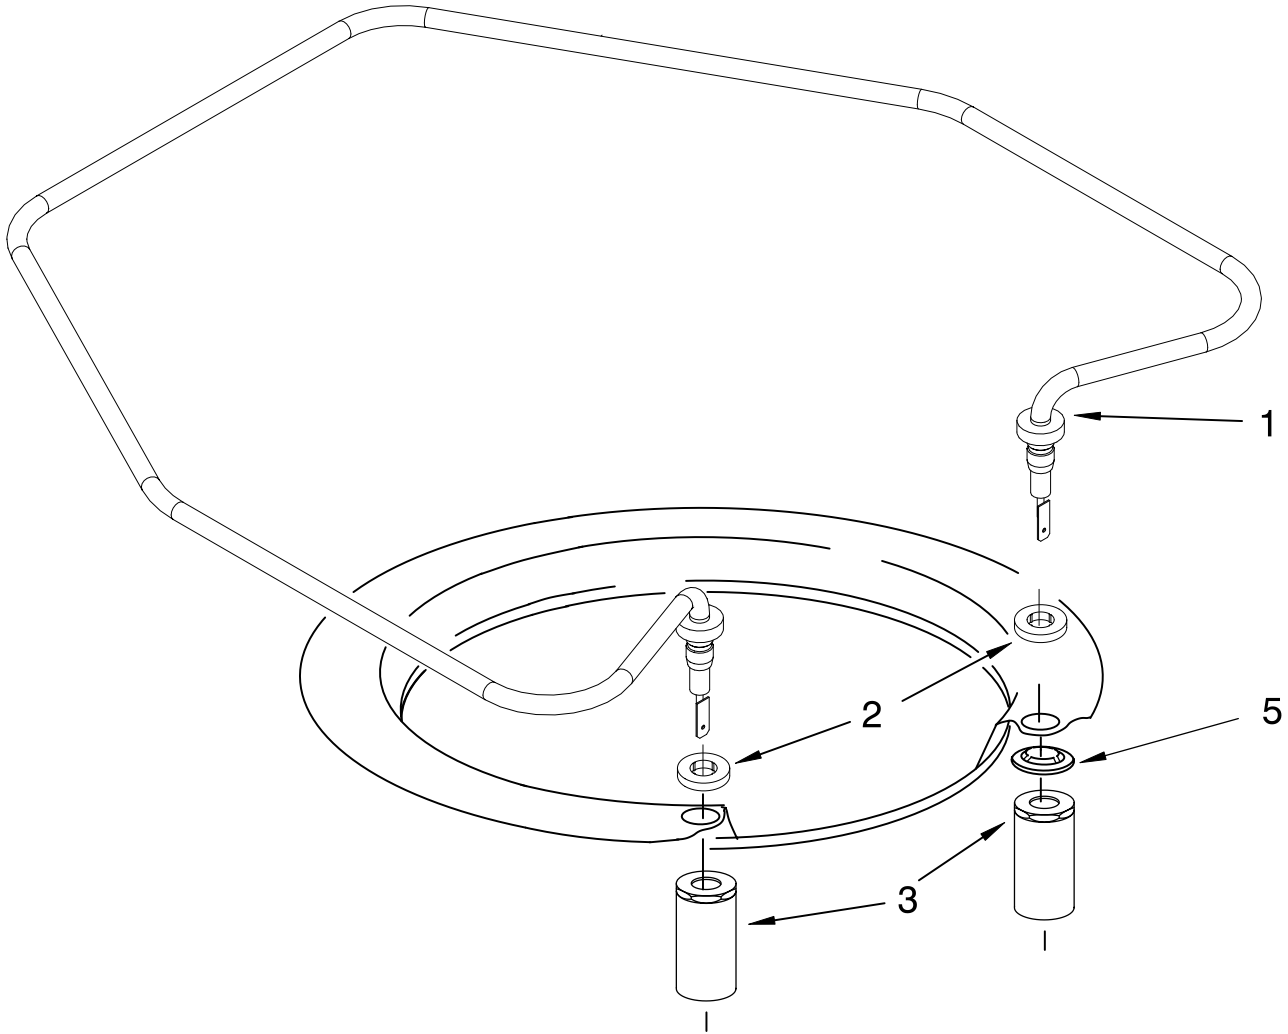

FOR ORDERING INFORMATION REFER TO PARTS PRICE LIST

LOWER WASHARM AND STRAINER PARTS

For Models: KUDP01FLBL1, KUDP01FLWH1, KUDP01FLBT1, KUDP01FLSS1
(Black) (White) (Biscuit) (Stainless)

Illus. No.	Part No.	DESCRIPTION
1	8268300	Wash Arm Assembly
2	8268343	Cap, Internal Rear Feed
3	8268340	Seal, Sprayarm
4	8268342	Hub, Lower Sprayarm

FOR ORDERING INFORMATION REFER TO PARTS PRICE LIST

HEATER PARTS

For Models: KUDP01FLBL1, KUDP01FLWH1, KUDP01FLBT1, KUDP01FLSS1
 (Black) (White) (Biscuit) (Stainless)

Illus. No.	Part No.	DESCRIPTION
1	8194200	Heater Element Assembly (Also Includes Item 2 and Electronic Control)
2	717273	Washer, Heater Element
3	8268548	Nut, Heater Element
5	3400931	Retainer, Spring Grip