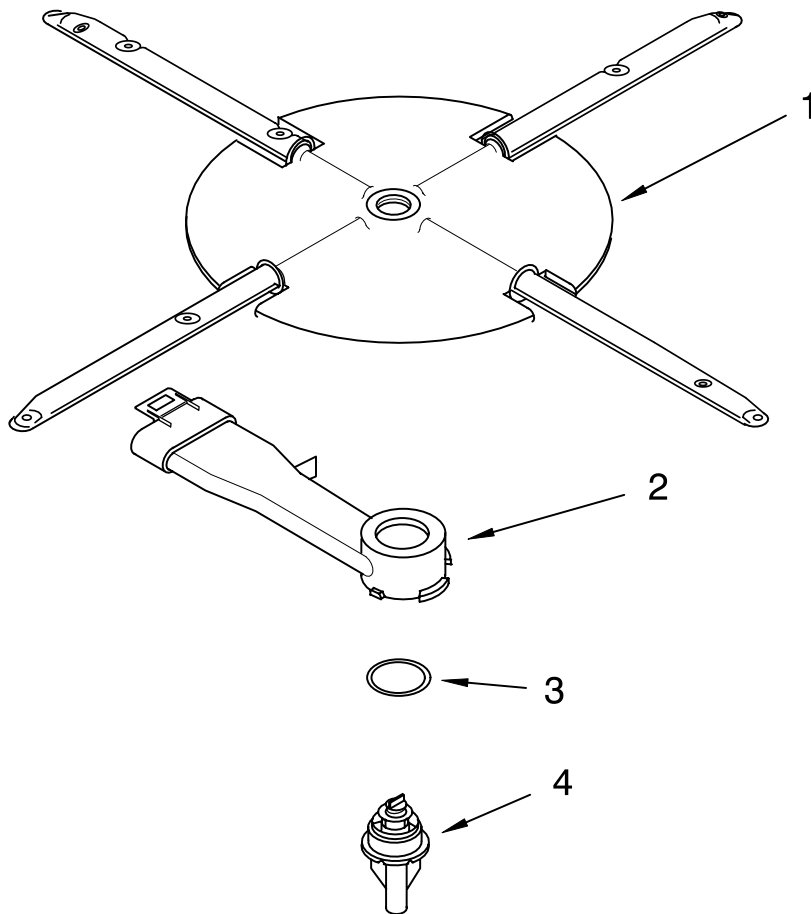

FOR ORDERING INFORMATION REFER TO PARTS PRICE LIST

CONTROL PANEL PARTS

For Models: KUDP01FLBL1, KUDP01FLWH1, KUDP01FLBT1, KUDP01FLSS1
 (Black) (White) (Biscuit) (Stainless)

Illus. No.	Part No.	DESCRIPTION
1	8531536	Console Assembly (Includes Insert & Medallion)
2	8531262	User Interface
3	8524447	Ribbon Cable
4	8524547	Shield
5	8524426	Medallion
6	8269213	Fuse, Thermal Electronic
7	3400412	Screw
8	3369051	Screw (4)
9	8270175	Latch Assembly
11	8534866	Control, Electronic
12	8269209	Switch, Door

FOR ORDERING INFORMATION REFER TO PARTS PRICE LIST

DOOR AND LATCH PARTS

For Models: KUDP01FLBL1, KUDP01FLWH1, KUDP01FLBT1, KUDP01FLSS1
(Black) (White) (Biscuit) (Stainless)

Illus. No.	Part No.	DESCRIPTION	Illus. No.	Part No.	DESCRIPTION	Illus. No.	Part No.	DESCRIPTION
1	3369051	Screw, Door	6	8269259	Gasket, Vent	12	8534932	Wiring Harness Main
2	8281217	Screw	7	8269260	Deflector, Vent (Also Order Item 6)	13	8281154	Screw (6)
3	8530900	Inner Door Mastic Assembly (Also Order Item 6)	8	8269996	Dispenser, Assembly	14	8269143	Seal, Console/door
4	8268937	Inlet, Air	11	8268541	Shield, Dispenser	15	8269743	Bracket, Dispenser
5	8270151	Vent Assembly				17	8533380	Cap, Rinse Aid

FOR ORDERING INFORMATION REFER TO PARTS PRICE LIST

LOWER WASHARM AND STRAINER PARTS

For Models: KUDP01FLBL1, KUDP01FLWH1, KUDP01FLBT1, KUDP01FLSS1
(Black) (White) (Biscuit) (Stainless)

Illus. No.	Part No.	DESCRIPTION
1	8268300	Wash Arm Assembly
2	8268343	Cap, Internal Rear Feed
3	8268340	Seal, Sprayarm
4	8268342	Hub, Lower Sprayarm

FOR ORDERING INFORMATION REFER TO PARTS PRICE LIST

HEATER PARTS

For Models: KUDP01FLBL1, KUDP01FLWH1, KUDP01FLBT1, KUDP01FLSS1
 (Black) (White) (Biscuit) (Stainless)

Illus. No.	Part No.	DESCRIPTION
1	8194200	Heater Element Assembly (Also Includes Item 2 and Electronic Control)
2	717273	Washer, Heater Element
3	8268548	Nut, Heater Element
5	3400931	Retainer, Spring Grip