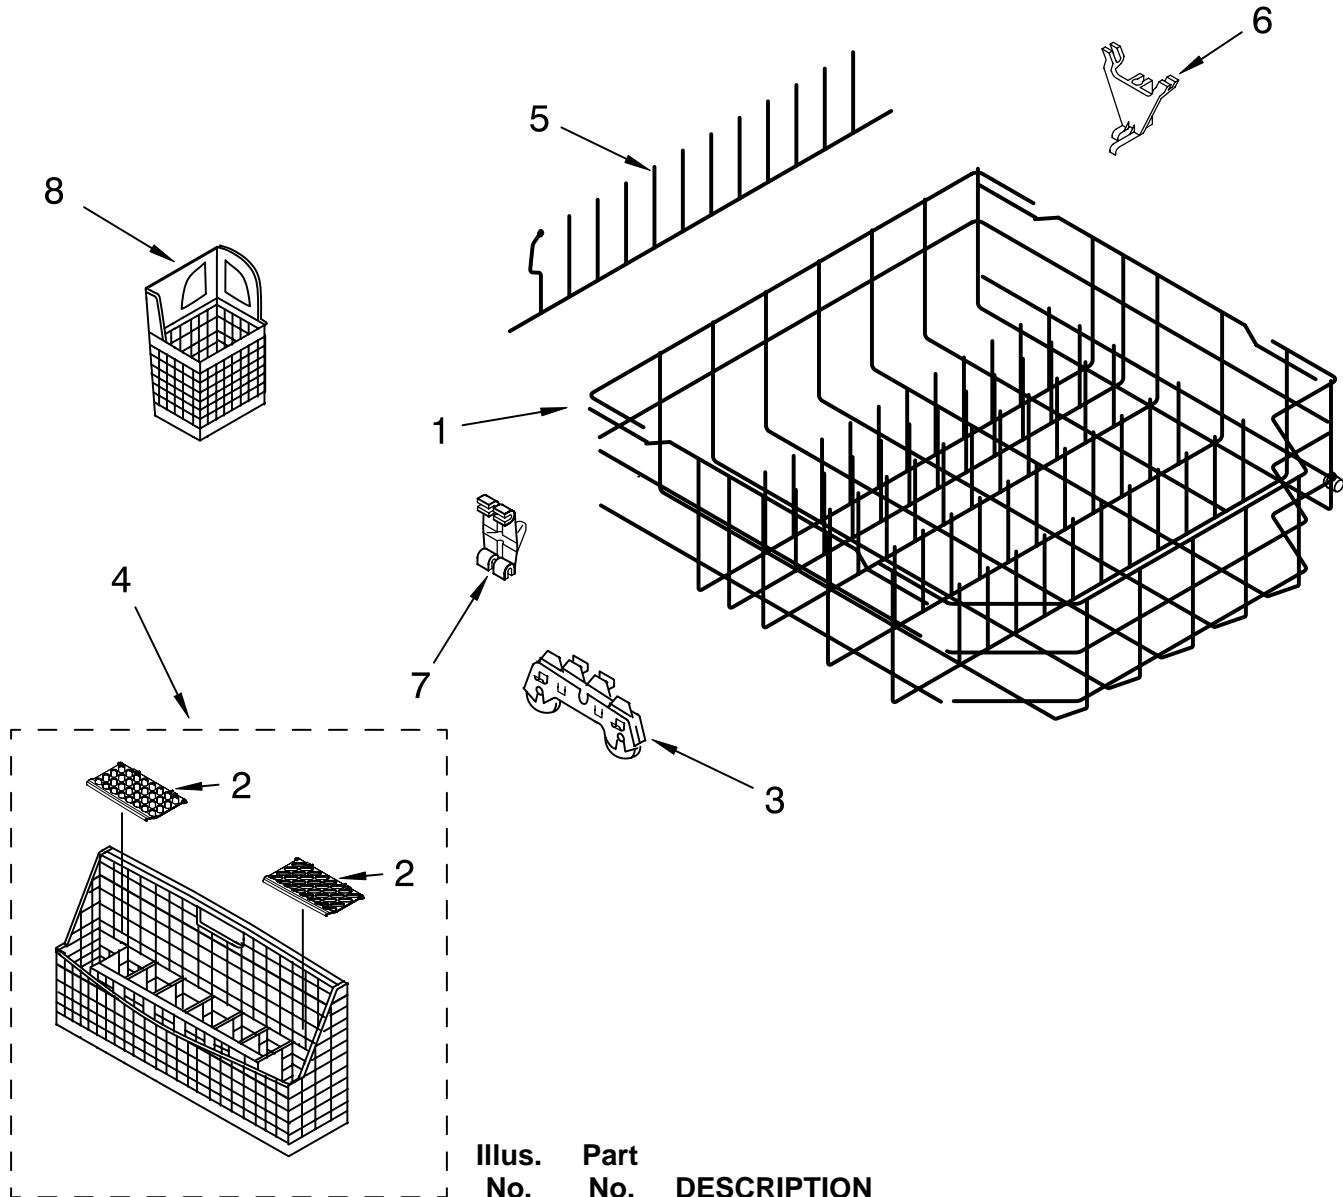

UPPER RACK AND TRACK PARTS

For Models: KUDP01FLBL1, KUDP01FLWH1, KUDP01FLBT1, KUDP01FLSS1
(Black) (White) (Biscuit) (Stainless)

Illus. No.	Part No.	DESCRIPTION
1	8519627	Dishrack, Upper (Includes Item 4)
4	8268785	Mount, Wheel Stationary
8	8519683	Tine Row
9	8519669	Clip, Pivot
12	8531311	Positioner, Dual
17	8531313	Clip, No-Flip
18	8531630	Track, Assembly (Also Order Item 21)
19	8270137	Mount, Track (Also Order Item 21)
20	8270136	Stop, Track
21	9743002	Gasket, Bracket Mounting
22	3400072	Screw (8)
23	8519699	Handle, Dishrack
24	8270024	Cupshelf
25	8270025	Clip, Cupshelf

FOR ORDERING INFORMATION REFER TO PARTS PRICE LIST

LOWER RACK PARTS

For Models: KUDP01FLBL1, KUDP01FLWH1, KUDP01FLBT1, KUDP01FLSS1
 (Black) (White) (Biscuit) (Stainless)

Illus. No.	Part No.	DESCRIPTION
1	8519680	Lower Rack Assembly
2		Cover, Basket Silverware
	8519663	Right Side
	8519695	Left Side
3	8268713	Wheel & Transport Assembly
4	8531233	Basket, Silverware
5	8519682	Tine Row
6	8268744	Pivot, Tine Row
7	8531314	Retainer, Tine Row
8	8519702	Basket - Utensil