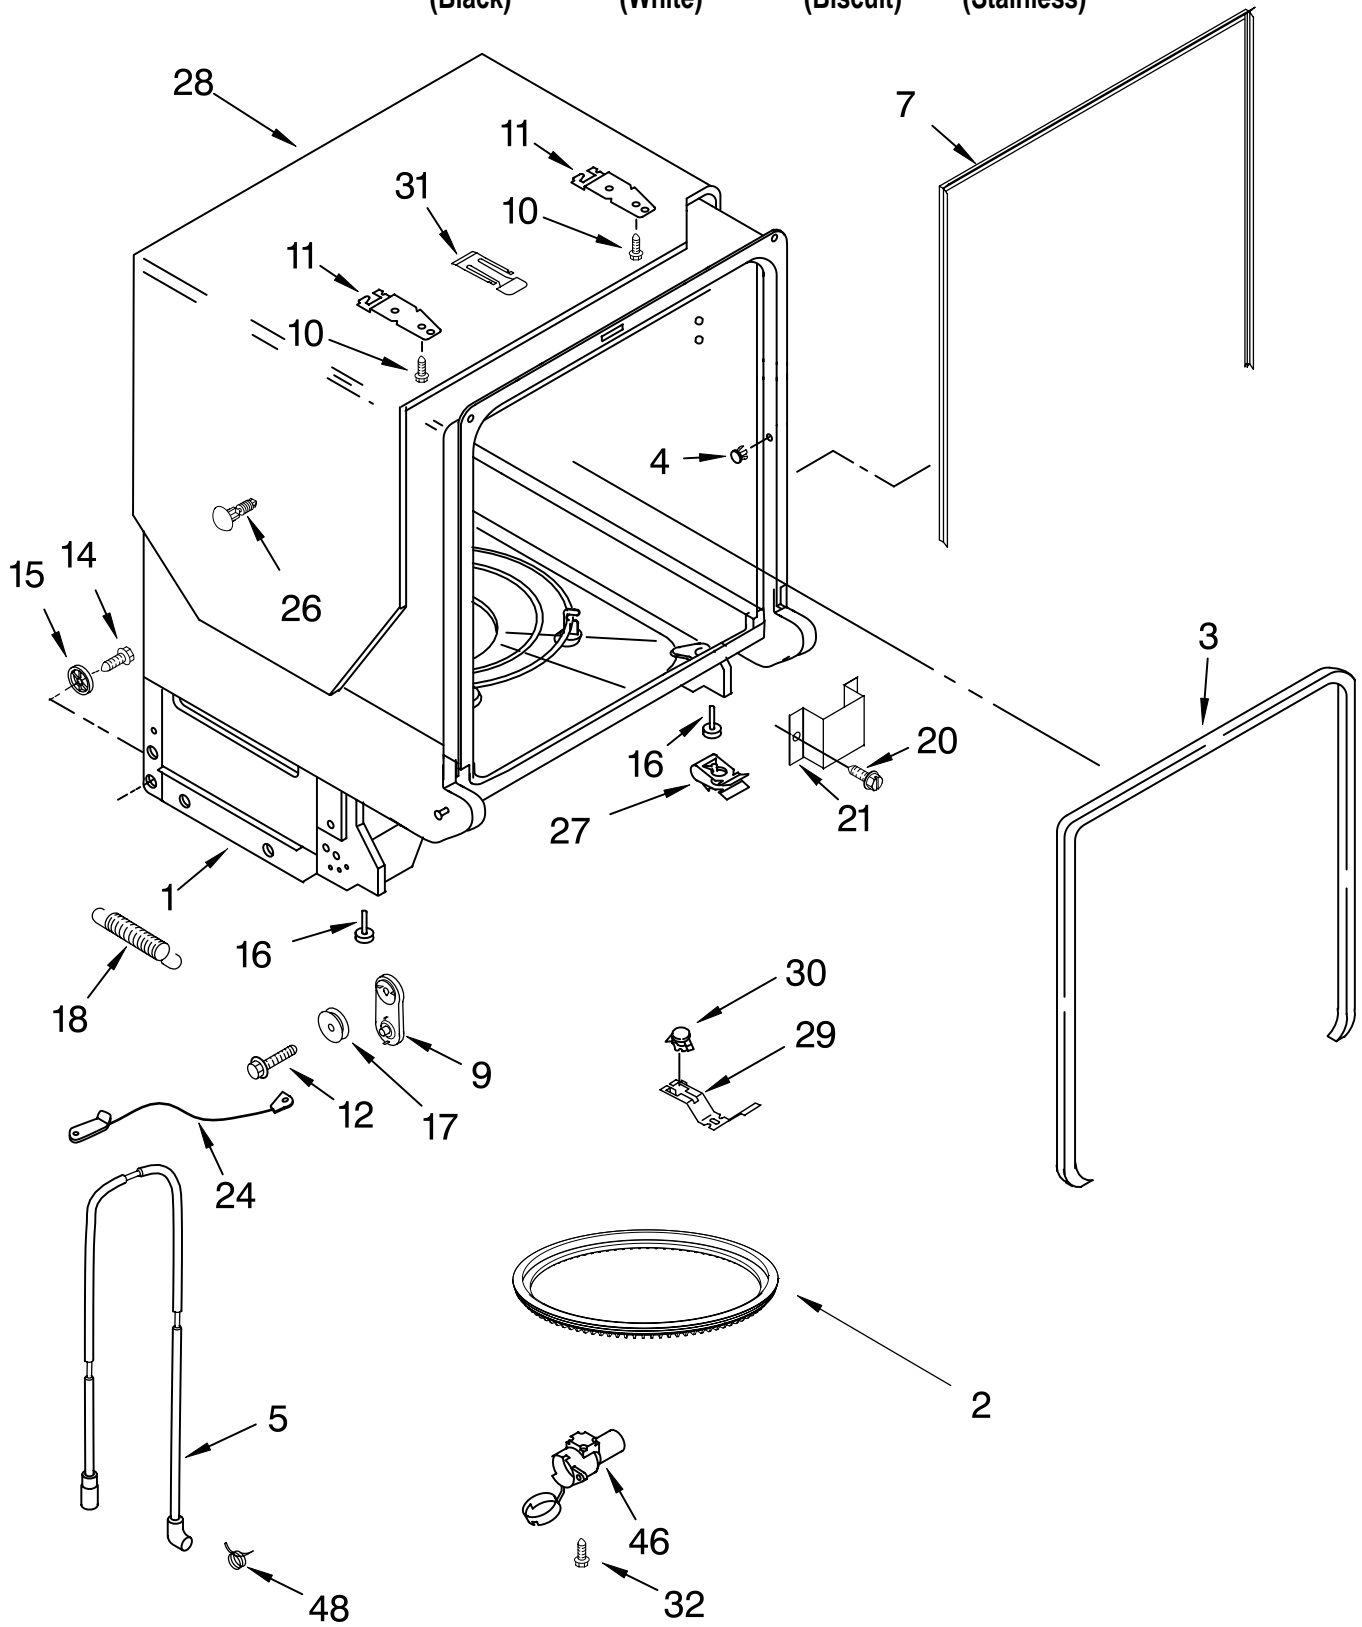

TUB AND FRAME PARTS

For Models: KUDP01FLBL1, KUDP01FLWH1, KUDP01FLBT1, KUDP01FLSS1
(Black) (White) (Biscuit) (Stainless)

FOR ORDERING INFORMATION REFER TO PARTS PRICE LIST

TUB AND FRAME PARTS

For Models: KUDP01FLBL1, KUDP01FLWH1, KUDP01FLBT1, KUDP01FLSS1
(Black) (White) (Biscuit) (Stainless)

Illus. No.	Part No.	DESCRIPTION
1	8524618	Tub Assembly (Also Order Item 2)
2	8268395	Seal, Sump
3	8268938	Door Seal
4	8270119	Plug Tub (2)
5	8531022	Drain Loop With Check Valve
7	8269110	Seal, Cabinet
9	8270021	Mount, Door Balance
10	3367670	Screw
11	8269145	Bracket, Undercounter
12	3400074	Screw (2)
14	3370389	Screw (2)
15	8268977	Wheel Leg
16	8524584	Leveler, Leg
17	8524474	Wheel, door Balance
18	8270182	Spring, Door Balance
20	3400892	Screw
21	8268991	Cover, Terminal Box
24	8270022	Link, Door Balance
26	304666	Retainer, Push (2)
27	8269016	Clip, Grounding
28	8531027	Shield, Sound Tub
29	9742648	Bracket, Thermostat
30	661566	Thermostat
31	8269426	Strike, Latch
32	9741232	Screw
46	8268477	Switch, Pressure
48	356138	Clamp, Hose (1)

FOR ORDERING INFORMATION REFER TO PARTS PRICE LIST