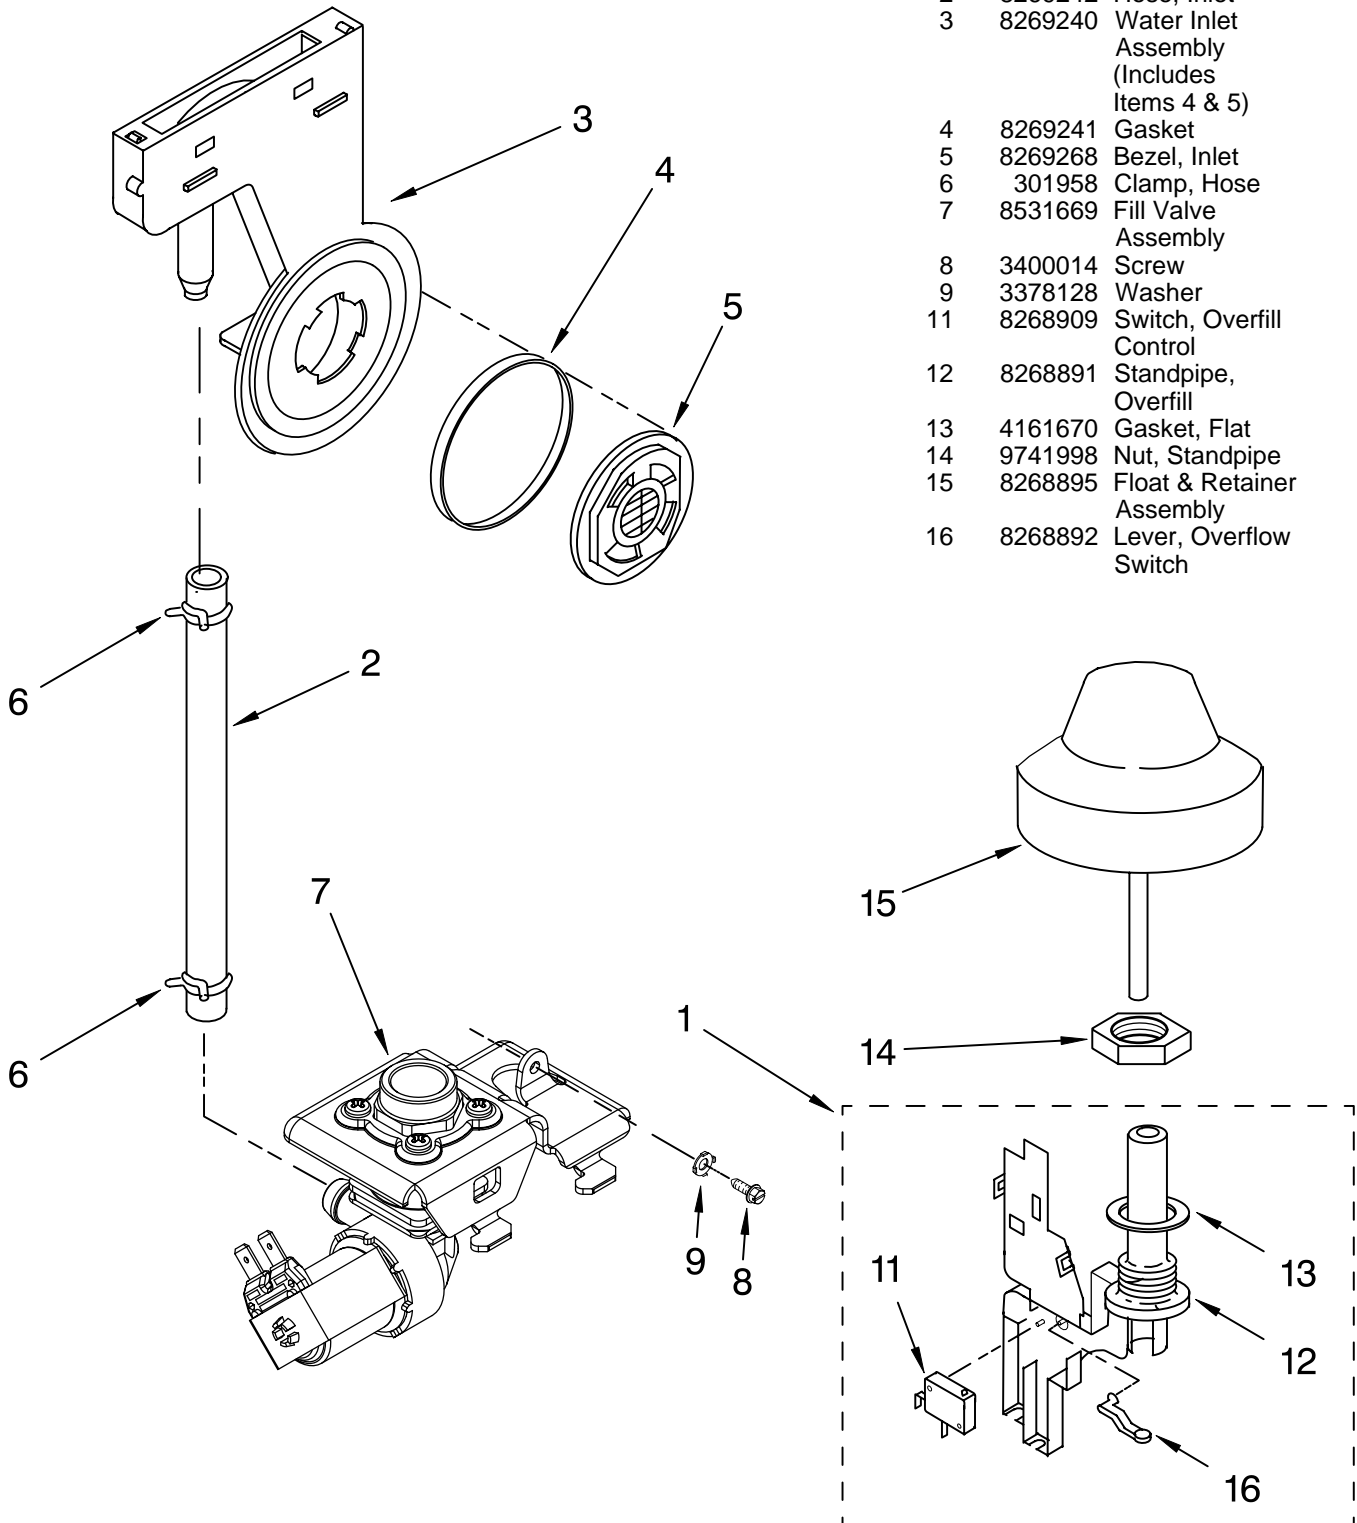

FOR ORDERING INFORMATION REFER TO PARTS PRICE LIST

HEATER PARTS

For Models: KUDP01FLBL1, KUDP01FLWH1, KUDP01FLBT1, KUDP01FLSS1
 (Black) (White) (Biscuit) (Stainless)

Illus. No.	Part No.	DESCRIPTION
1	8194200	Heater Element Assembly (Also Includes Item 2 and Electronic Control)
2	717273	Washer, Heater Element
3	8268548	Nut, Heater Element
5	3400931	Retainer, Spring Grip

Illus. No.	Part No.	DESCRIPTION
------------	----------	-------------

- | | | |
|----|---------|---|
| 1 | 8268889 | Control, Overfil Assembly |
| 2 | 8269242 | Hose, Inlet |
| 3 | 8269240 | Water Inlet Assembly (Includes Items 4 & 5) |
| 4 | 8269241 | Gasket |
| 5 | 8269268 | Bezel, Inlet |
| 6 | 301958 | Clamp, Hose |
| 7 | 8531669 | Fill Valve Assembly |
| 8 | 3400014 | Screw |
| 9 | 3378128 | Washer |
| 11 | 8268909 | Switch, Overfill Control |
| 12 | 8268891 | Standpipe, Overfill |
| 13 | 4161670 | Gasket, Flat |
| 14 | 9741998 | Nut, Standpipe |
| 15 | 8268895 | Float & Retainer Assembly |
| 16 | 8268892 | Lever, Overflow Switch |