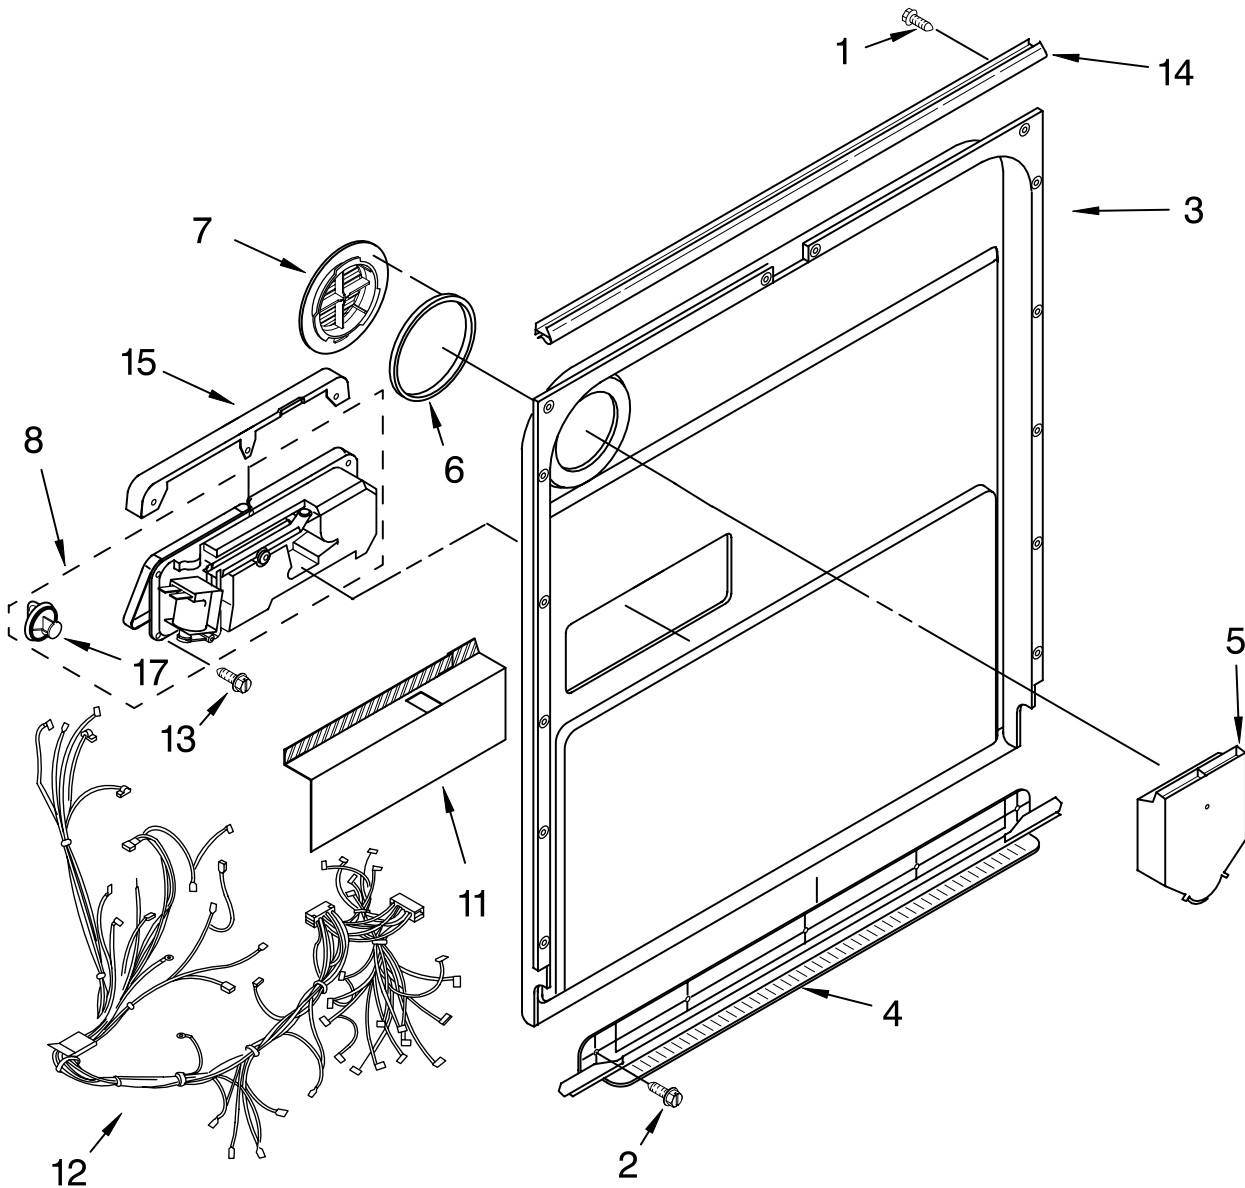

DOOR AND LATCH PARTS

For Models: KUDP01FLBL1, KUDP01FLWH1, KUDP01FLBT1, KUDP01FLSS1
(Black) (White) (Biscuit) (Stainless)

Illus. No.	Part No.	DESCRIPTION	Illus. No.	Part No.	DESCRIPTION	Illus. No.	Part No.	DESCRIPTION
1	3369051	Screw, Door	6	8269259	Gasket, Vent	12	8534932	Wiring Harness Main
2	8281217	Screw	7	8269260	Deflector, Vent (Also Order Item 6)	13	8281154	Screw (6)
3	8530900	Inner Door Mastic Assembly (Also Order Item 6)	8	8269996	Dispenser, Assembly	14	8269143	Seal, Console/door
4	8268937	Inlet, Air	11	8268541	Shield, Dispenser	15	8269743	Bracket, Dispenser
5	8270151	Vent Assembly				17	8533380	Cap, Rinse Aid

FOR ORDERING INFORMATION REFER TO PARTS PRICE LIST