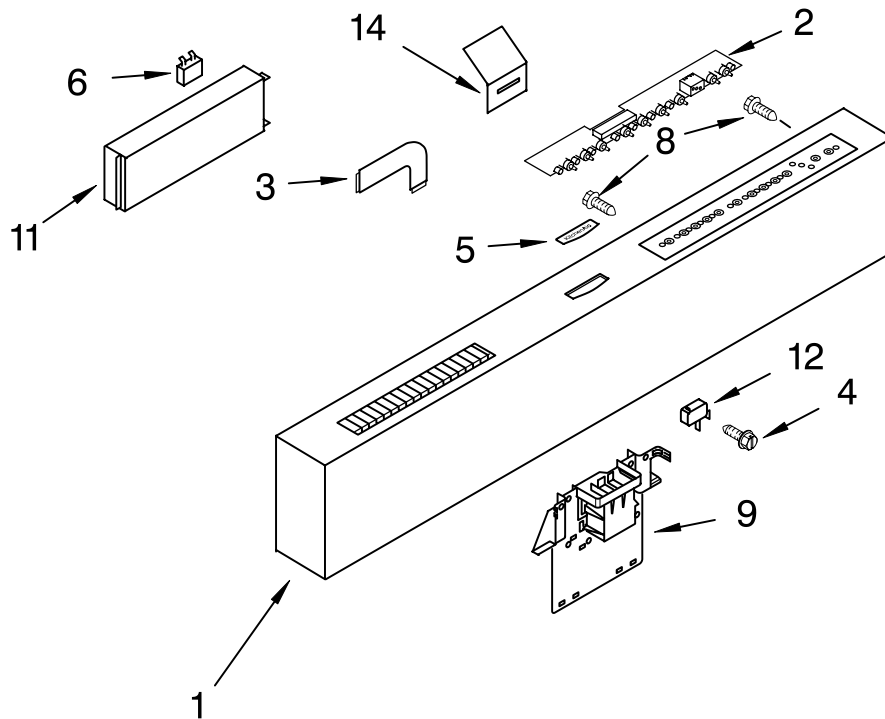

CONTROL PANEL PARTS

For Models: KUDS01FLBL1, KUDS01FLWH1, KUDS01FLBT1, KUDS01FLSS1
(Black) (White) (Biscuit) (Stainless)

Illus. No.	Part No.	DESCRIPTION
1	8531538	Console Assembly (Includes Insert & Medallion)
2	8270168	User Interface
3	8524447	Ribbon, Cable
4	3400412	Screw
5	8524425	Medallion
6	8269213	Fuse, Thermal Electronic
8	3369051	Screw (6)
9	8270175	Latch Assembly
11	8534866	Control, Electronic
12	8269209	Switch, Door
14	8524547	Shield

FOR ORDERING INFORMATION REFER TO PARTS PRICE LIST