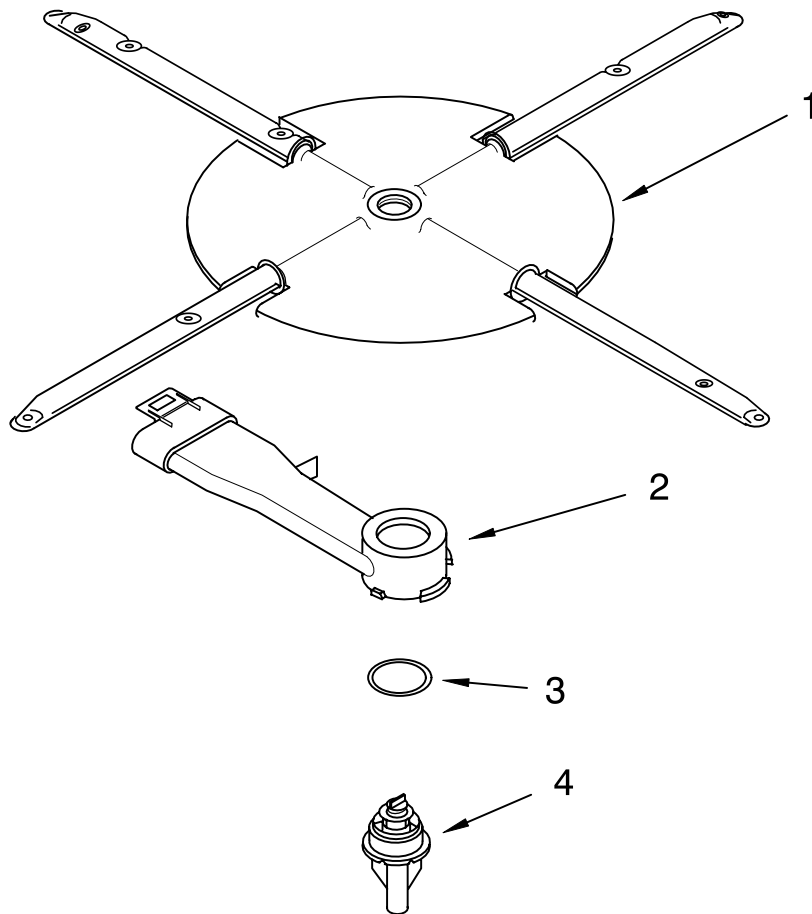

LOWER WASHARM AND STRAINER PARTS

For Models: KUDS01FLBL1, KUDS01FLWH1, KUDS01FLBT1, KUDS01FLSS1
(Black) (White) (Biscuit) (Stainless)

Illus. No.	Part No.	DESCRIPTION
1	8268300	Wash Arm Assembly
2	8268343	Cap, Internal Rear Feed
3	8268340	Seal, Sprayarm
4	8268342	Hub, Lower Sprayarm

FOR ORDERING INFORMATION REFER TO PARTS PRICE LIST