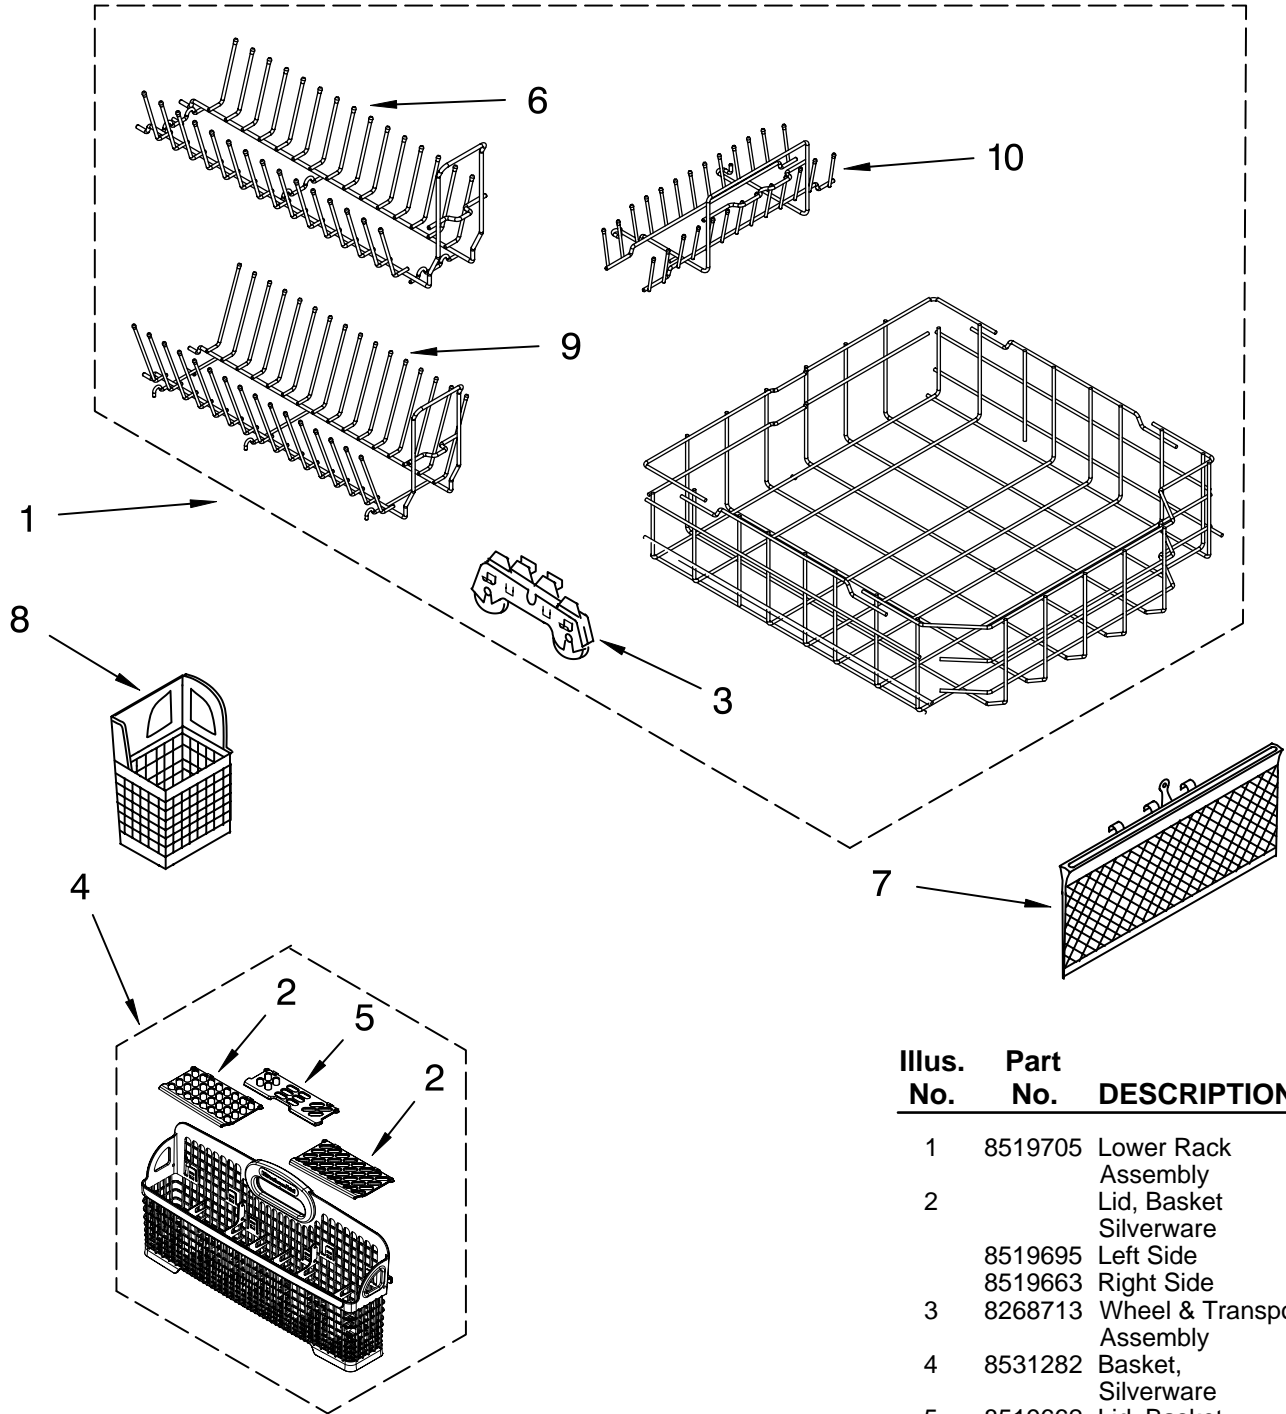

LOWER RACK PARTS

For Models: KUDS01FLBL1, KUDS01FLWH1, KUDS01FLBT1, KUDS01FLSS1
(Black) (White) (Biscuit) (Stainless)

Illus. No.	Part No.	DESCRIPTION
1	8519705	Lower Rack Assembly
2		Lid, Basket Silverware
	8519695	Left Side
	8519663	Right Side
3	8268713	Wheel & Transport Assembly
4	8531282	Basket, Silverware
5	8519662	Lid, Basket Center
6	8519706	Insert, Large
7	8519716	Basket—Small Items
8	8519702	Basket, Utensil
9	8519707	Insert, Medium
10	8519717	Insert, Small

FOR ORDERING INFORMATION REFER TO PARTS PRICE LIST