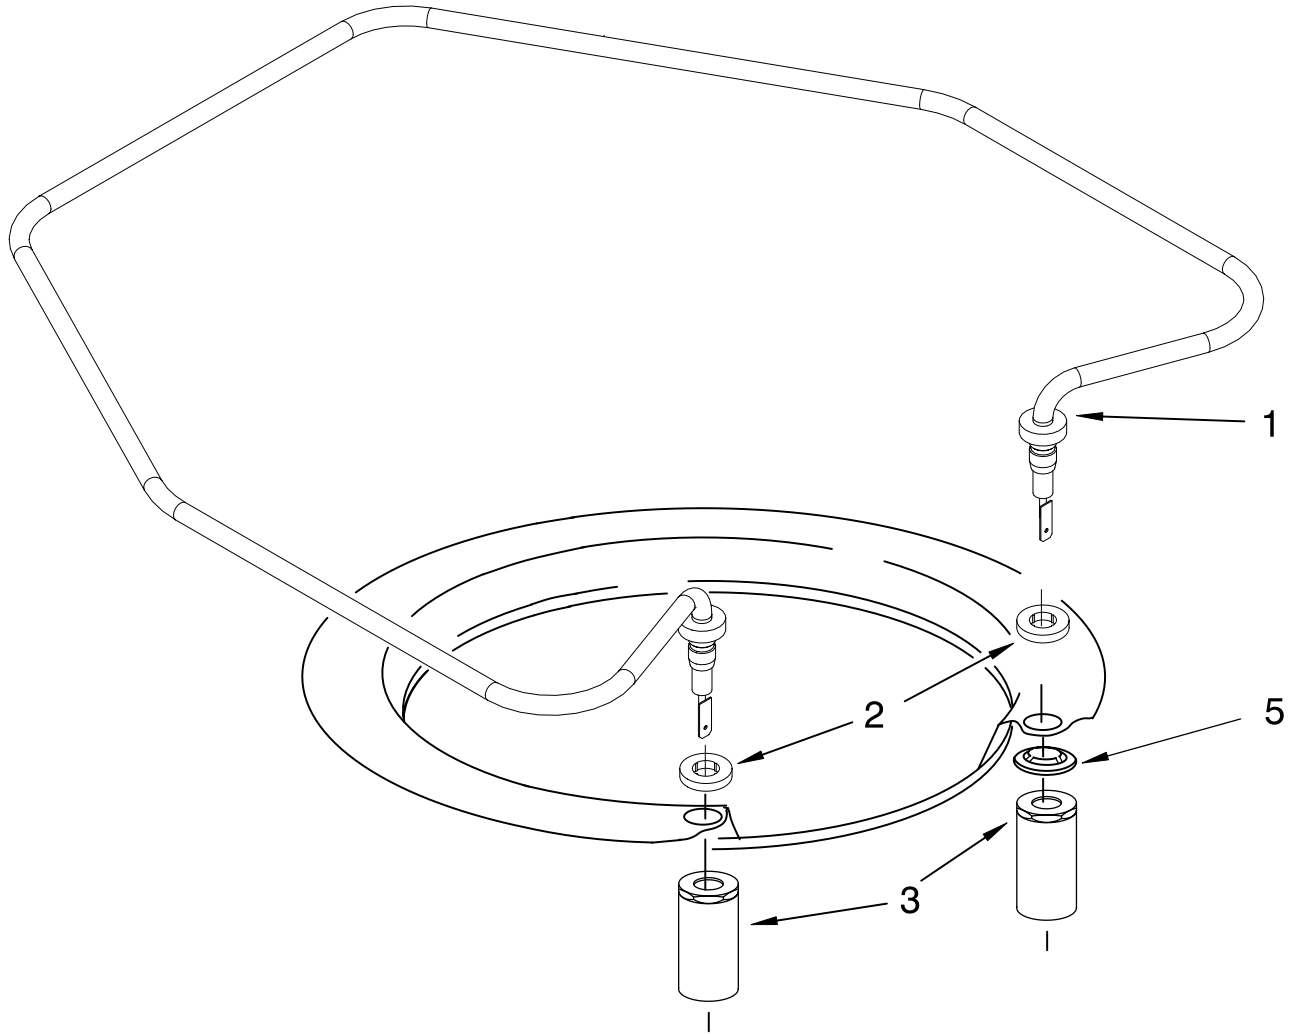

HEATER PARTS

For Models: KUDS01FLBL1, KUDS01FLWH1, KUDS01FLBT1, KUDS01FLSS1
(Black) (White) (Biscuit) (Stainless)

Illus. No.	Part No.	DESCRIPTION
1	8194200	Heater Element Assembly (Also Includes Item 2 and Electronic Control)
2	717273	Washer, Heater Element
3	8268548	Nut, Heater Element
5	3400931	Retainer, Spring Grip

NOTE: If heater element is removed, it must be replaced.

FOR ORDERING INFORMATION REFER TO PARTS PRICE LIST