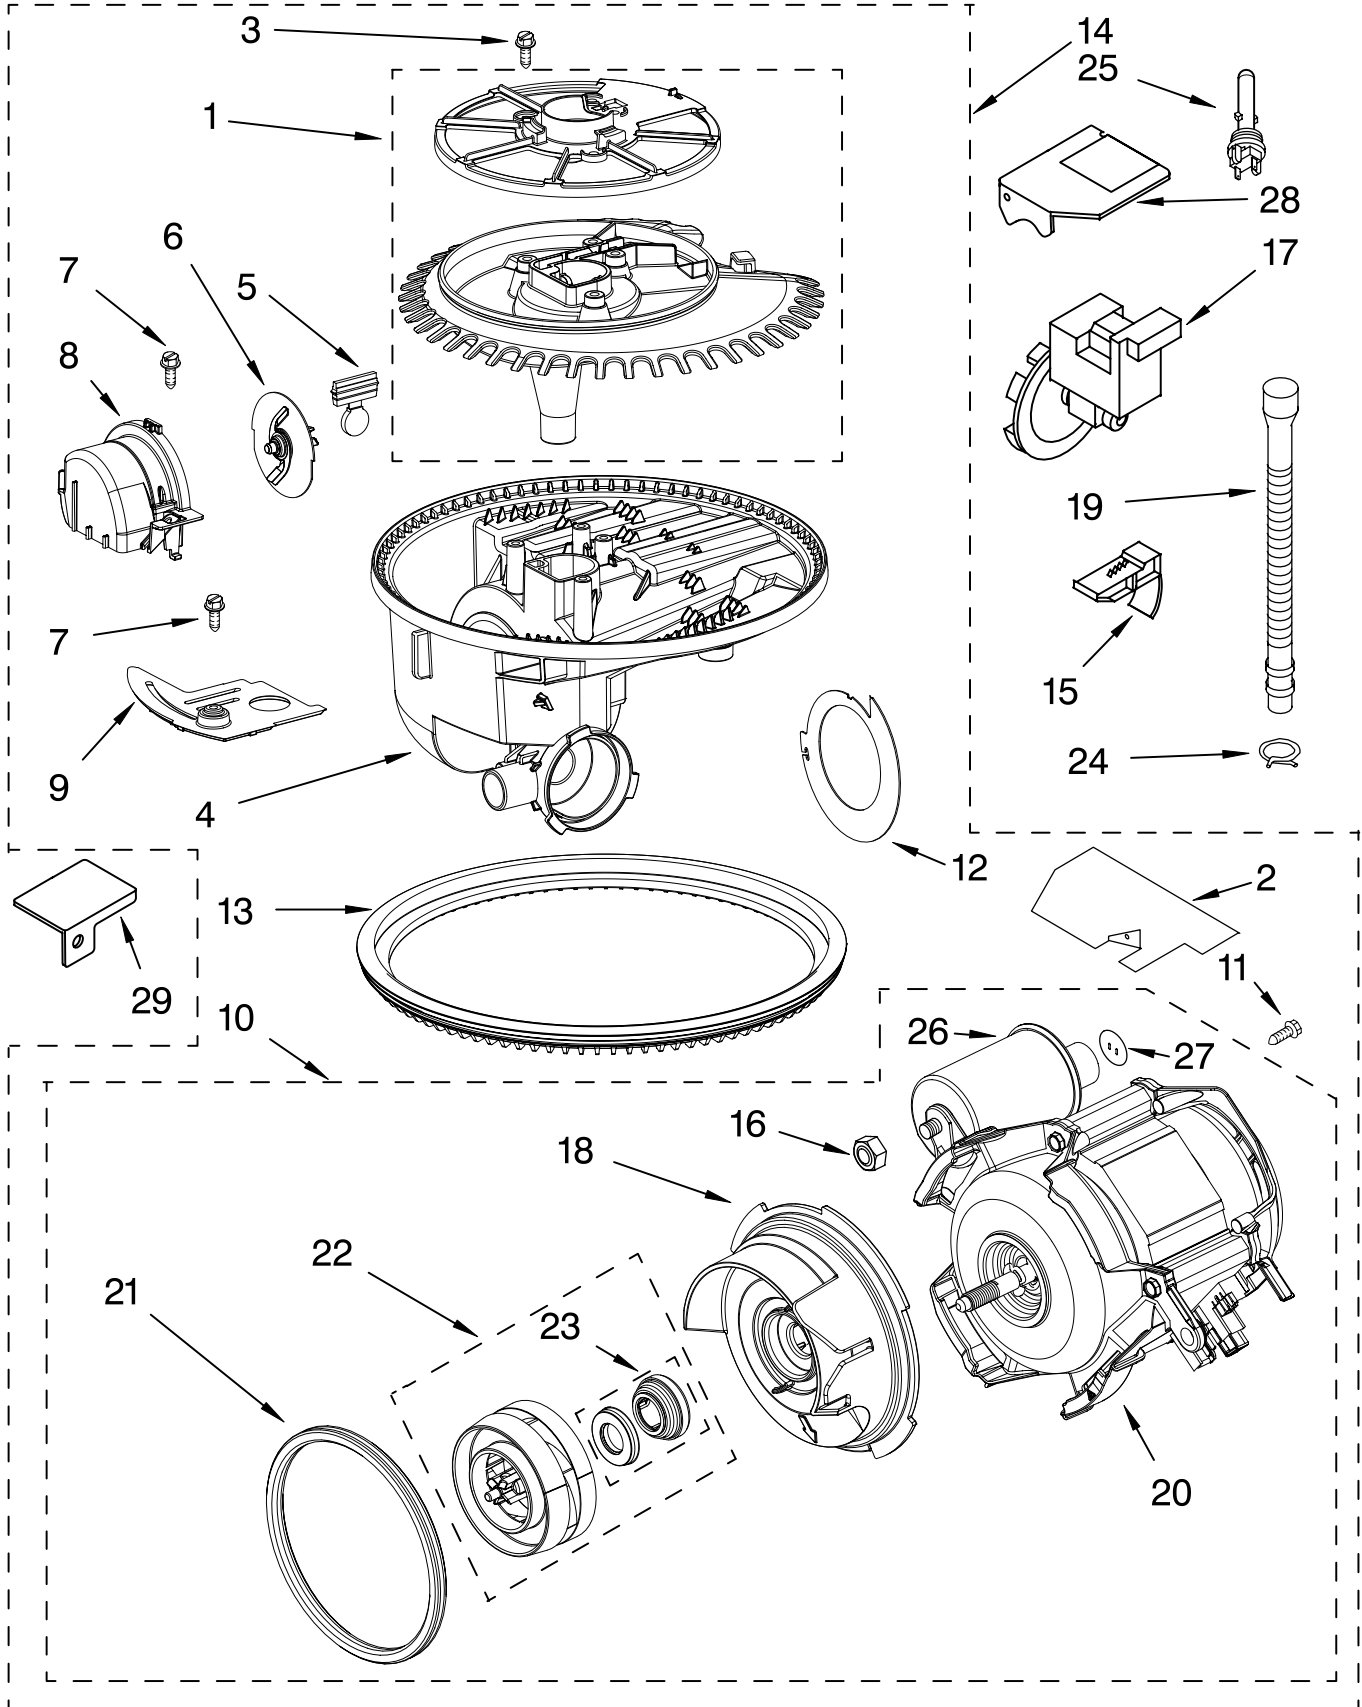

PUMP AND MOTOR PARTS

For Models: KUDS01FLBL1, KUDS01FLWH1, KUDS01FLBT1, KUDS01FLSS1
(Black) (White) (Biscuit) (Stainless)

FOR ORDERING INFORMATION REFER TO PARTS PRICE LIST

PUMP AND MOTOR PARTS

For Models: KUDS01FLBL1, KUDS01FLWH1, KUDS01FLBT1, KUDS01FLSS1
(Black) (White) (Biscuit) (Stainless)

Illus. No.	Part No.	DESCRIPTION
1	8268429	Accumulator Assy
2	8268529	Shield, Motor
3	3400069	Screw
4	8268382	Sump
5	8268375	Check Valve, Sump
6	8268383	Chopper Assembly
7	9741232	Screw
8	8268390	Protector, Inlet
9	8268427	Protector, Foreign
10	8268407	Motor Assembly
11	3400217	Screw
12	8268391	Screen, Separation
13	8268395	Seal, Sump
14	8268422	Sump & Motor Assembly (Includes Item 15)
15	8269524	Tab, Sump
16	3400921	Nut
17	661658	Pump, Drain
18	8268405	Volute, Back (Also Order Item 23)
19	8269144	Hose, Drain
20	8268408	Motor
21	8268397	Seal, Volute
22	8268398	Impeller Kit
23	8268403	Face Seal Assembly
24	356138	Clamp, Hose
25	8269208	Thermister
26	8269507	Capacitor
27	8269512	Shield, Capacitor
28	8269449	Shield, Drain Pump
29	8269501	Shield, Pressure Switch

FOR ORDERING INFORMATION REFER TO PARTS PRICE LIST