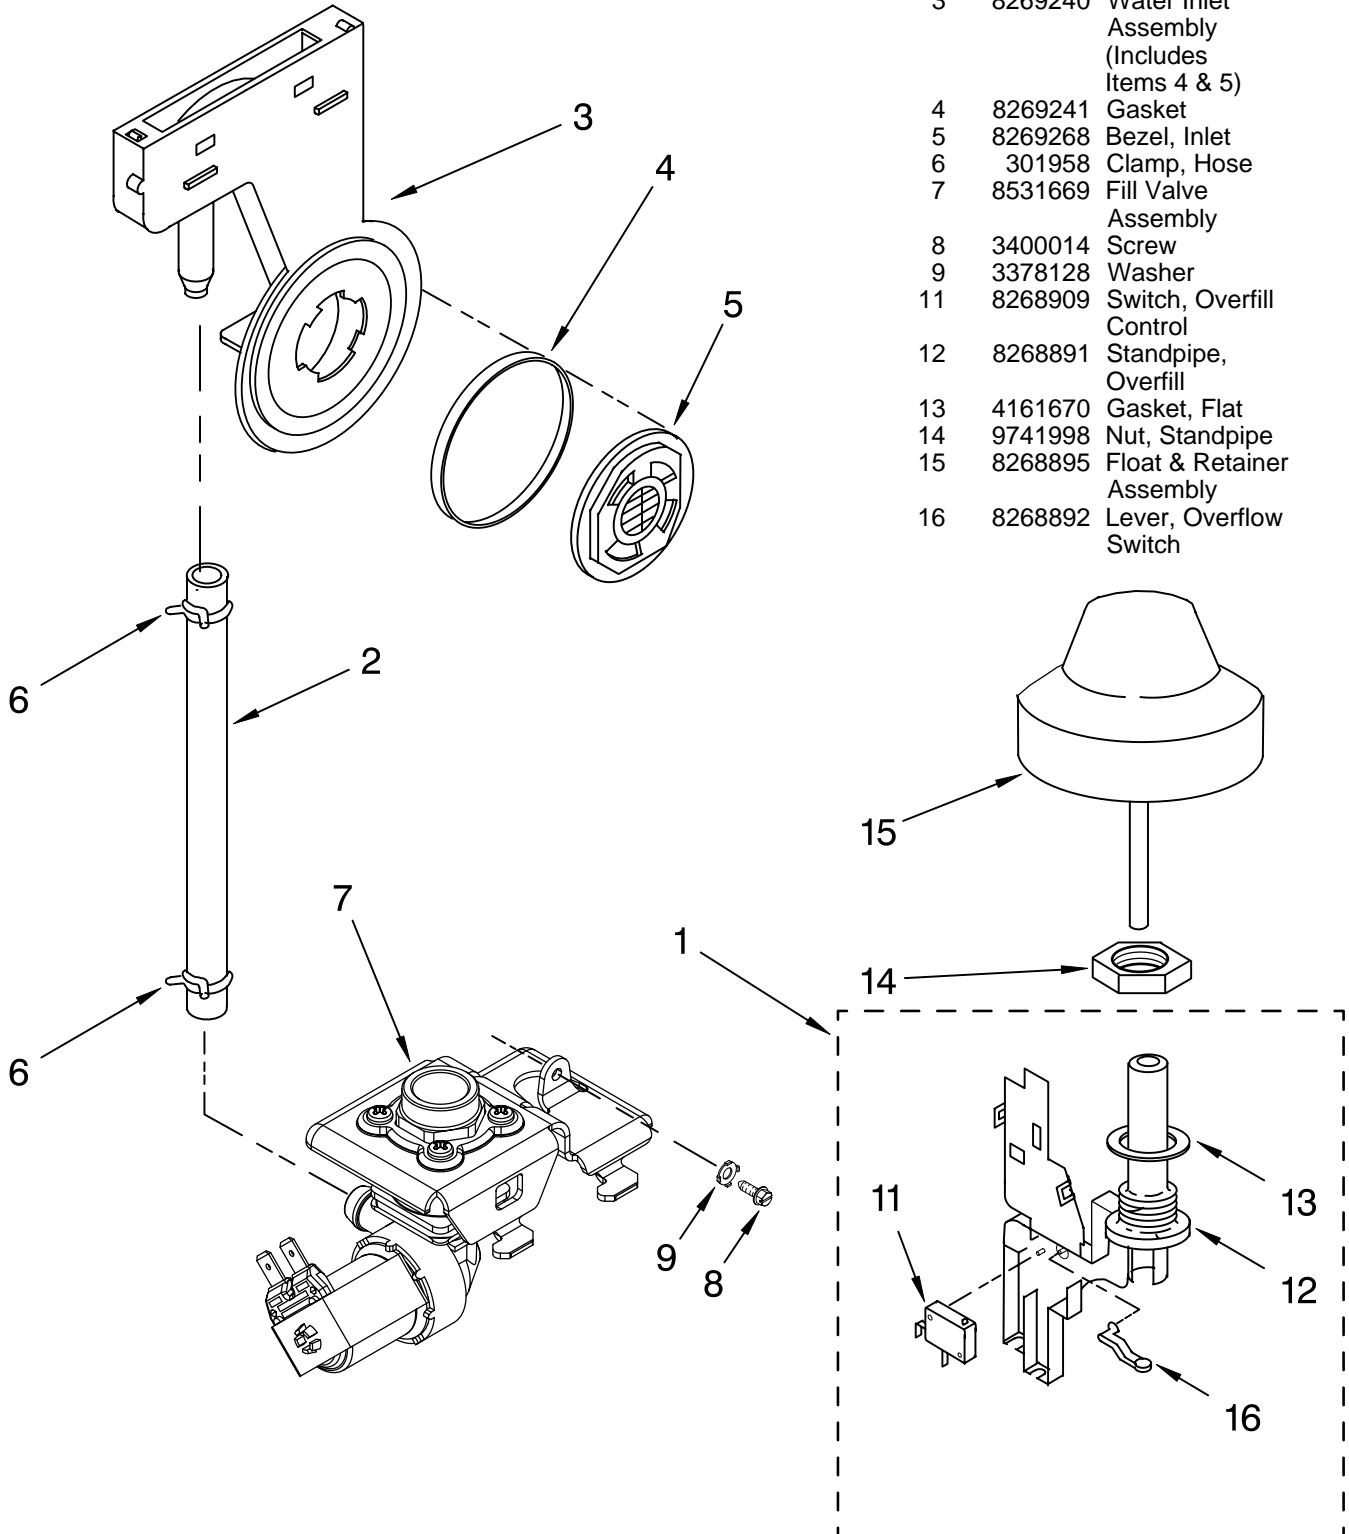

# FILL AND OVERFILL PARTS

For Models: KUDS01FLBL1, KUDS01FLWH1, KUDS01FLBT1, KUDS01FLSS1  
 (Black) (White) (Biscuit) (Stainless)

Illus. No.	Part No.	DESCRIPTION
------------	----------	-------------

- |    |         |   |
|----|---------|---|
| 1  | 8268889 | Control, Overfill Assembly                  |
| 2  | 8269242 | Hose, Inlet                                 |
| 3  | 8269240 | Water Inlet Assembly (Includes Items 4 & 5) |
| 4  | 8269241 | Gasket                                      |
| 5  | 8269268 | Bezel, Inlet                                |
| 6  | 301958  | Clamp, Hose                                 |
| 7  | 8531669 | Fill Valve Assembly                         |
| 8  | 3400014 | Screw                                       |
| 9  | 3378128 | Washer                                      |
| 11 | 8268909 | Switch, Overfill Control                    |
| 12 | 8268891 | Standpipe, Overfill                         |
| 13 | 4161670 | Gasket, Flat                                |
| 14 | 9741998 | Nut, Standpipe                              |
| 15 | 8268895 | Float & Retainer Assembly                   |
| 16 | 8268892 | Lever, Overflow Switch                      |