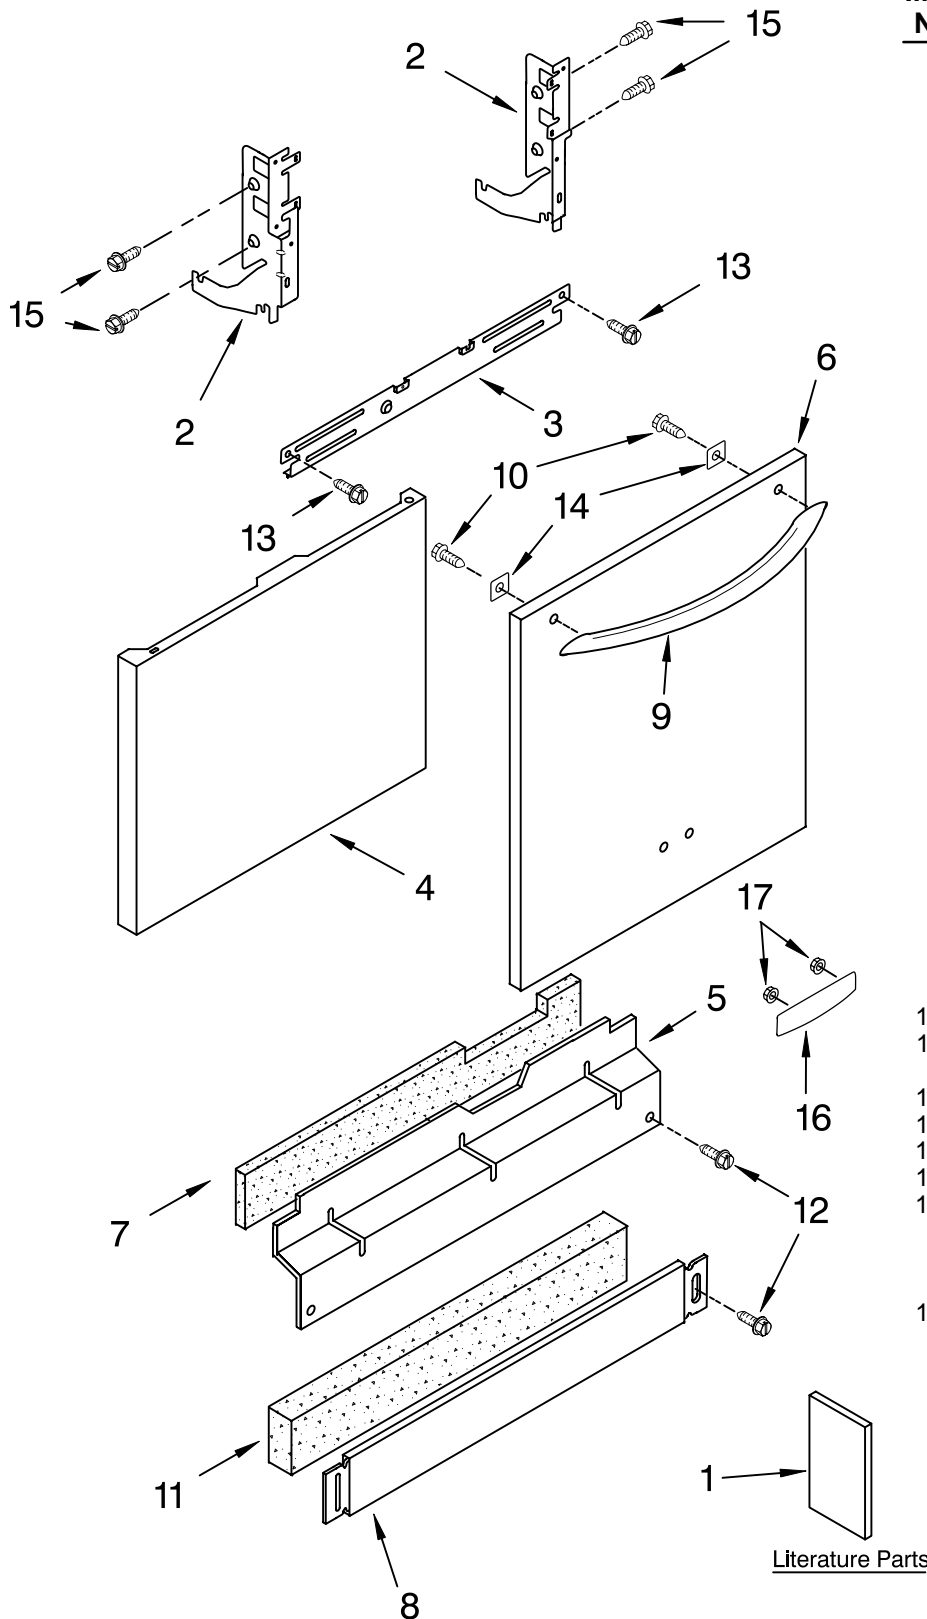

# KitchenAid® DOOR AND PANEL PARTS

UNDERCOUNTER  
DISHWASHER

For Models: KUDS01FLBL1, KUDS01FLWH1, KUDS01FLBT1, KUDS01FLSS1  
(Black) (White) (Biscuit) (Stainless)

Illus. No.	Part No.	DESCRIPTION
1	LIT8524480	Literature Parts Instructions, Installation
	LIT8531624	Energy Guide
	LIT8531535	Guide, Use & Care Tech Sheet
	LIT8537797	English/French Arm, Hinge
2	8534854	Left
	8534853	Right
3	8268983	Stiffener, Door
4	8524576	Panel Front
5		Access Panel (Includes Item 7)
	8269007	Black
	8269008	White
	8269009	Biscuit
6		Panel, Full Front
	8531226	Black
	8531227	White
	8531228	Biscuit
	8531225	Stainless
7	8268584	Insulation, Access Panel
8		Toe Panel (Includes Item 11)
	8270026	Black
	8270027	White
	8270028	Biscuit
9		Handle
	8524407	Black
	8524408	White
	8524409	Biscuit
	9744438	Stainless
10	3400067	Screw
11	8268581	Insulation, Toe Panel
12	302868	Screw
13	304392	Screw
14	9744437	Plate, Backing
15	3400071	Screw (2)
16		Nameplate
	2005292	Black
	2209118W	White
	2209118T	Biscuit
17	2004333	Nut