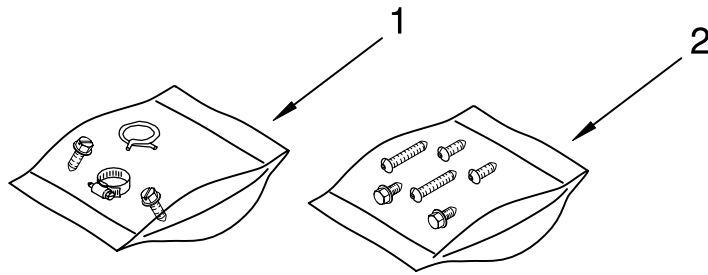

MISCELLANEOUS PARTS

For Models: KUDS01FLBL1, KUDS01FLWH1, KUDS01FLBT1, KUDS01FLSS1
(Black) (White) (Biscuit) (Stainless)

Illus. No.	Part No.	DESCRIPTION
1	8269297	Miscellaneous Parts Bag (Includes 2 Screws & 2 Hose Clamps)
2	8524464	Screws, Bag Door Assembly (Includes) 2 Screws8-18x1.500 2 Screws8-32x1.375

OPTIONAL PARTS (NOT INCLUDED)

Illus. No.	Part No.	DESCRIPTION
<u>PAINT, TOUCH-UP (1/2oz.)</u>		
	72017	White
	72107	Almond
	72032	Black
	4392899	Biscuit
	4396397	Cobalt Blue
	4396398	Hunter Green
	4396399	Empire Red
	4396400	Majestic Yellow
<u>PAINT, PRESSURIZED SPRAY (12 oz.)</u>		
	350930	White
	350956	Almond
	285006	Superior Black
	4392901	Biscuit

Illus. No.	Part No.	DESCRIPTION
<u>PAINT, BULK (1 qt.)</u>		
	799344	White (Uncut)
	978883	Almond (Uncut)
	4392900	Biscuit
<u>POWER CORD KIT</u>		
	4317824	Power Cord Kit (Includes Power Cord & Misc. Hardware)
<u>ANTI-TIP KIT</u>		
	8171477	Floor Mount Kit

Illus. No.	Part No.	DESCRIPTION
<u>ACCESSORIES</u>		
SIDE PANEL KITS		
	8171656	White
	8171657	Black
	8171658	Biscuit
	8171659	Stainless Steel
Color Panel Kits		
	4396182	Black
	4396183	White
	4396184	Biscuit
	4396179	Cobalt Blue
	4396178	Hunter Green
	4396180	Empire Red
	4396181	Majestic Yellow

FOR ORDERING INFORMATION REFER TO PARTS PRICE LIST