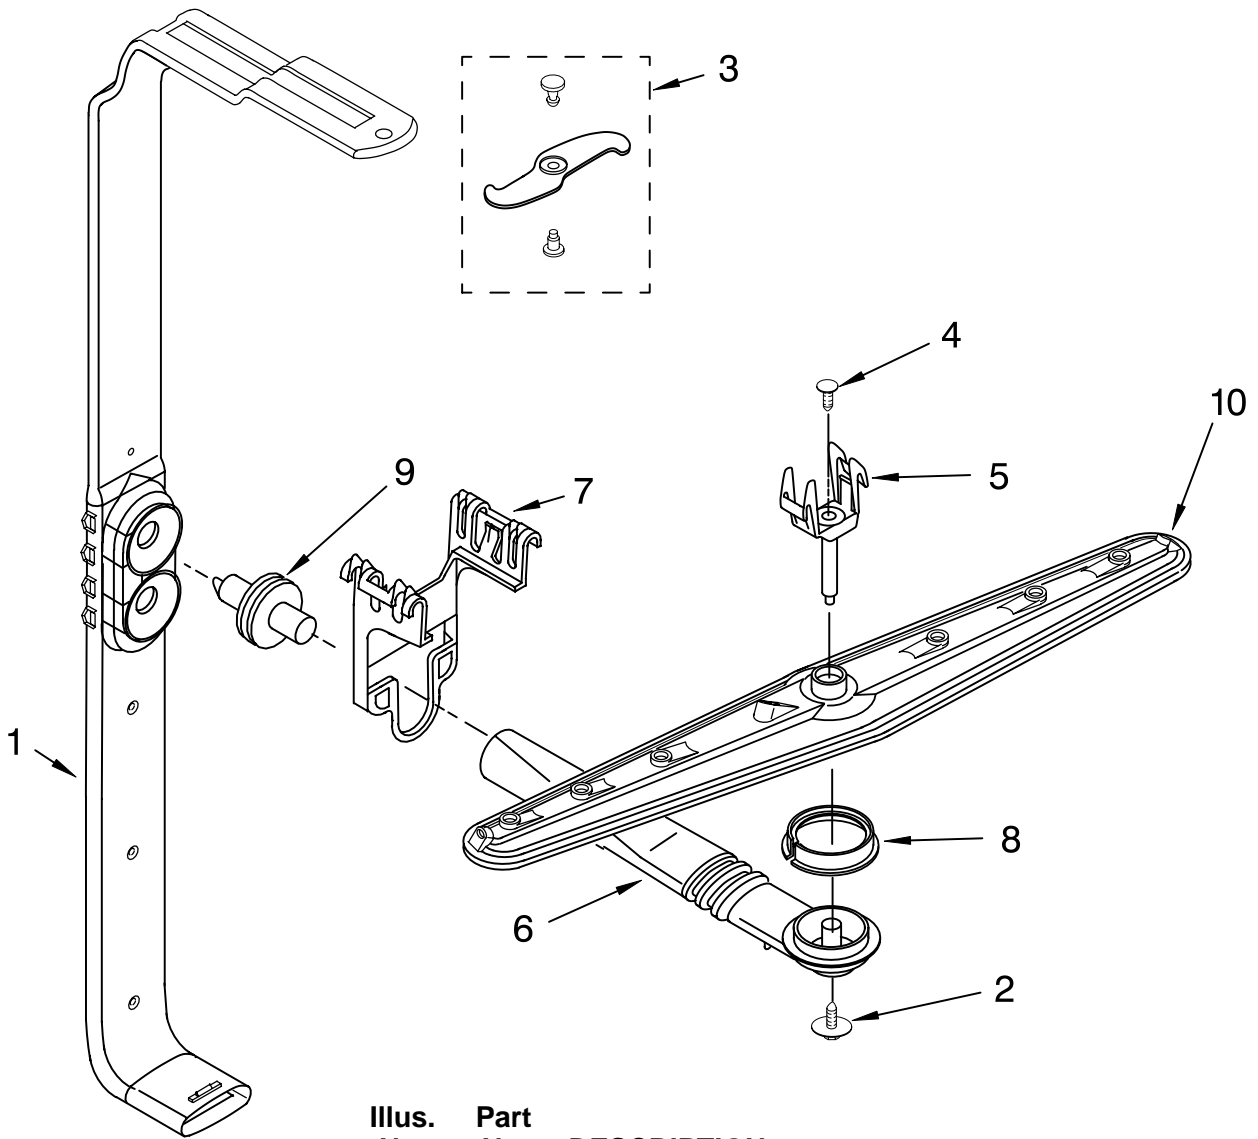

UPPER WASH AND RINSE PARTS

For Models: KUDS01FLBL1, KUDS01FLWH1, KUDS01FLBT1, KUDS01FLSS1
(Black) (White) (Biscuit) (Stainless)

Illus. No.	Part No.	DESCRIPTION
1	8268359	Feed Tube Assembly (Also Includes Item 3)
2	8533889	Screw
3	8538389	Sprayarm, 3rd Level
4	3400920	Cover, Screw
5	8268354	Mount
6	8268356	Manifold
7	8268349	Hanger
8	8268433	Seal, Sprayarm
9	8268350	Probe, Manifold
10	8269023	Sprayarm

FOR ORDERING INFORMATION REFER TO PARTS PRICE LIST