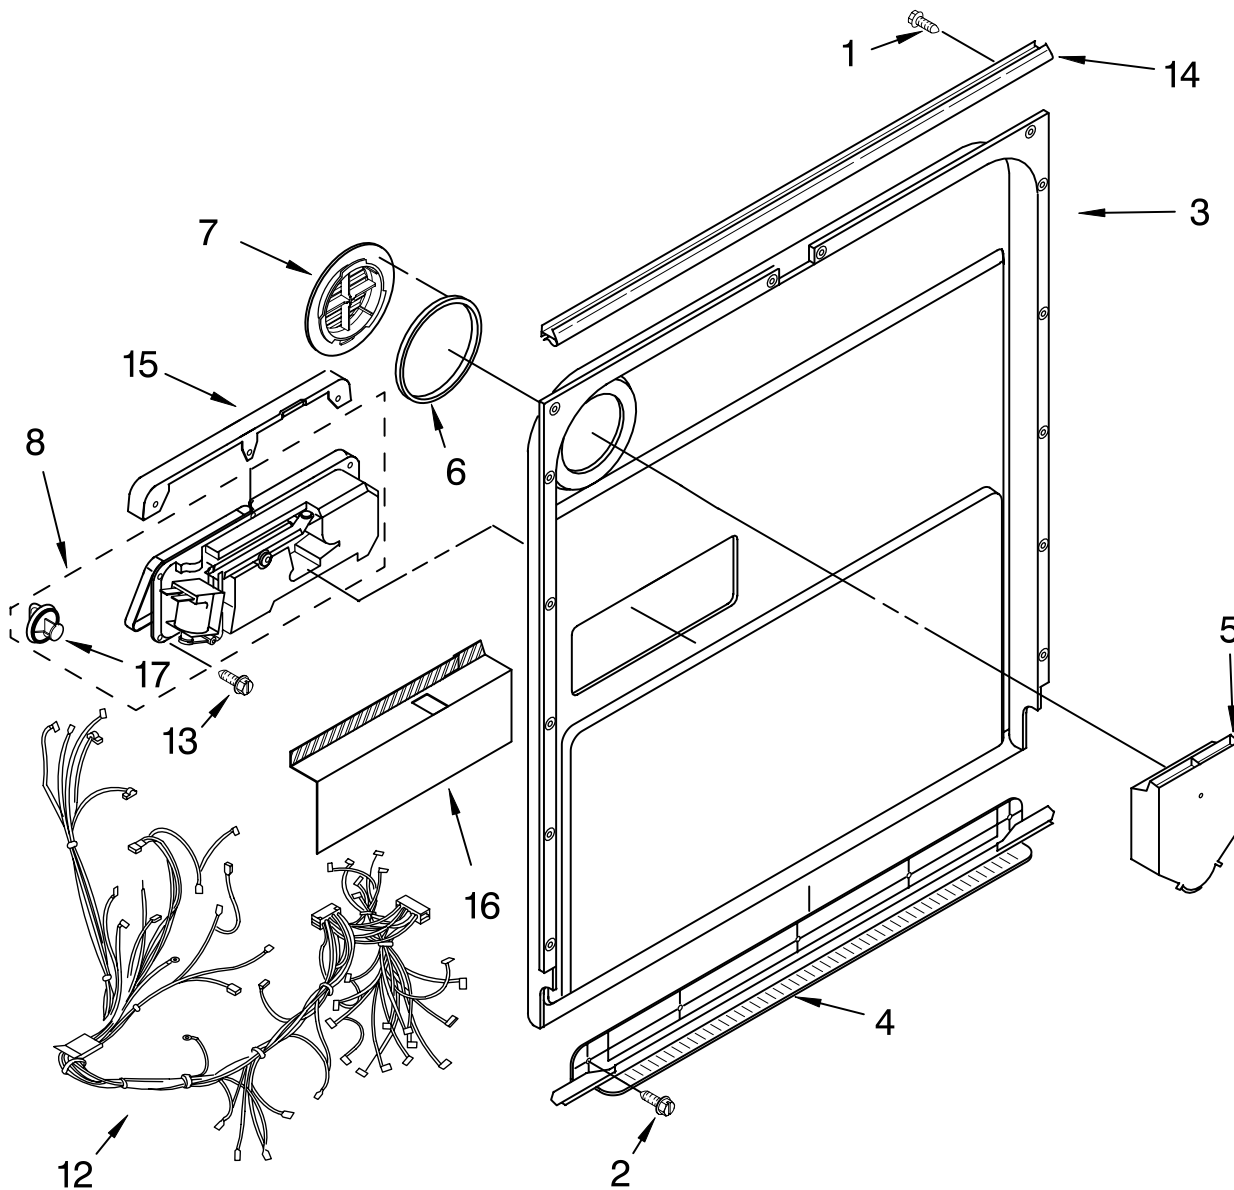

DOOR AND LATCH PARTS

For Models: KUDS01FLBL1, KUDS01FLWH1, KUDS01FLBT1, KUDS01FLSS1
(Black) (White) (Biscuit) (Stainless)

Illus. No.	Part No.	DESCRIPTION	Illus. No.	Part No.	DESCRIPTION	Illus. No.	Part No.	DESCRIPTION
1	3369051	Screw, Door	6	8269259	Gasket, Vent	14	8269143	Seal, Console/door
2	8281217	Screw	7	8269260	Deflector, Vent (Also Order Item 6)	15	8269743	Bracket, Dispenser
3	8530900	Inner Door Mastic Assembly (Also Order Item 6)	8	8269996	Dispenser, Assembly	16	8268541	Shield, Dispenser
4	8268937	Inlet, Air	12	8534932	Wiring Harness & Protector	17	8533380	Cap, Rinse Aid
5	8270151	Vent Assembly	13	8281154	Screw (6)			

FOR ORDERING INFORMATION REFER TO PARTS PRICE LIST