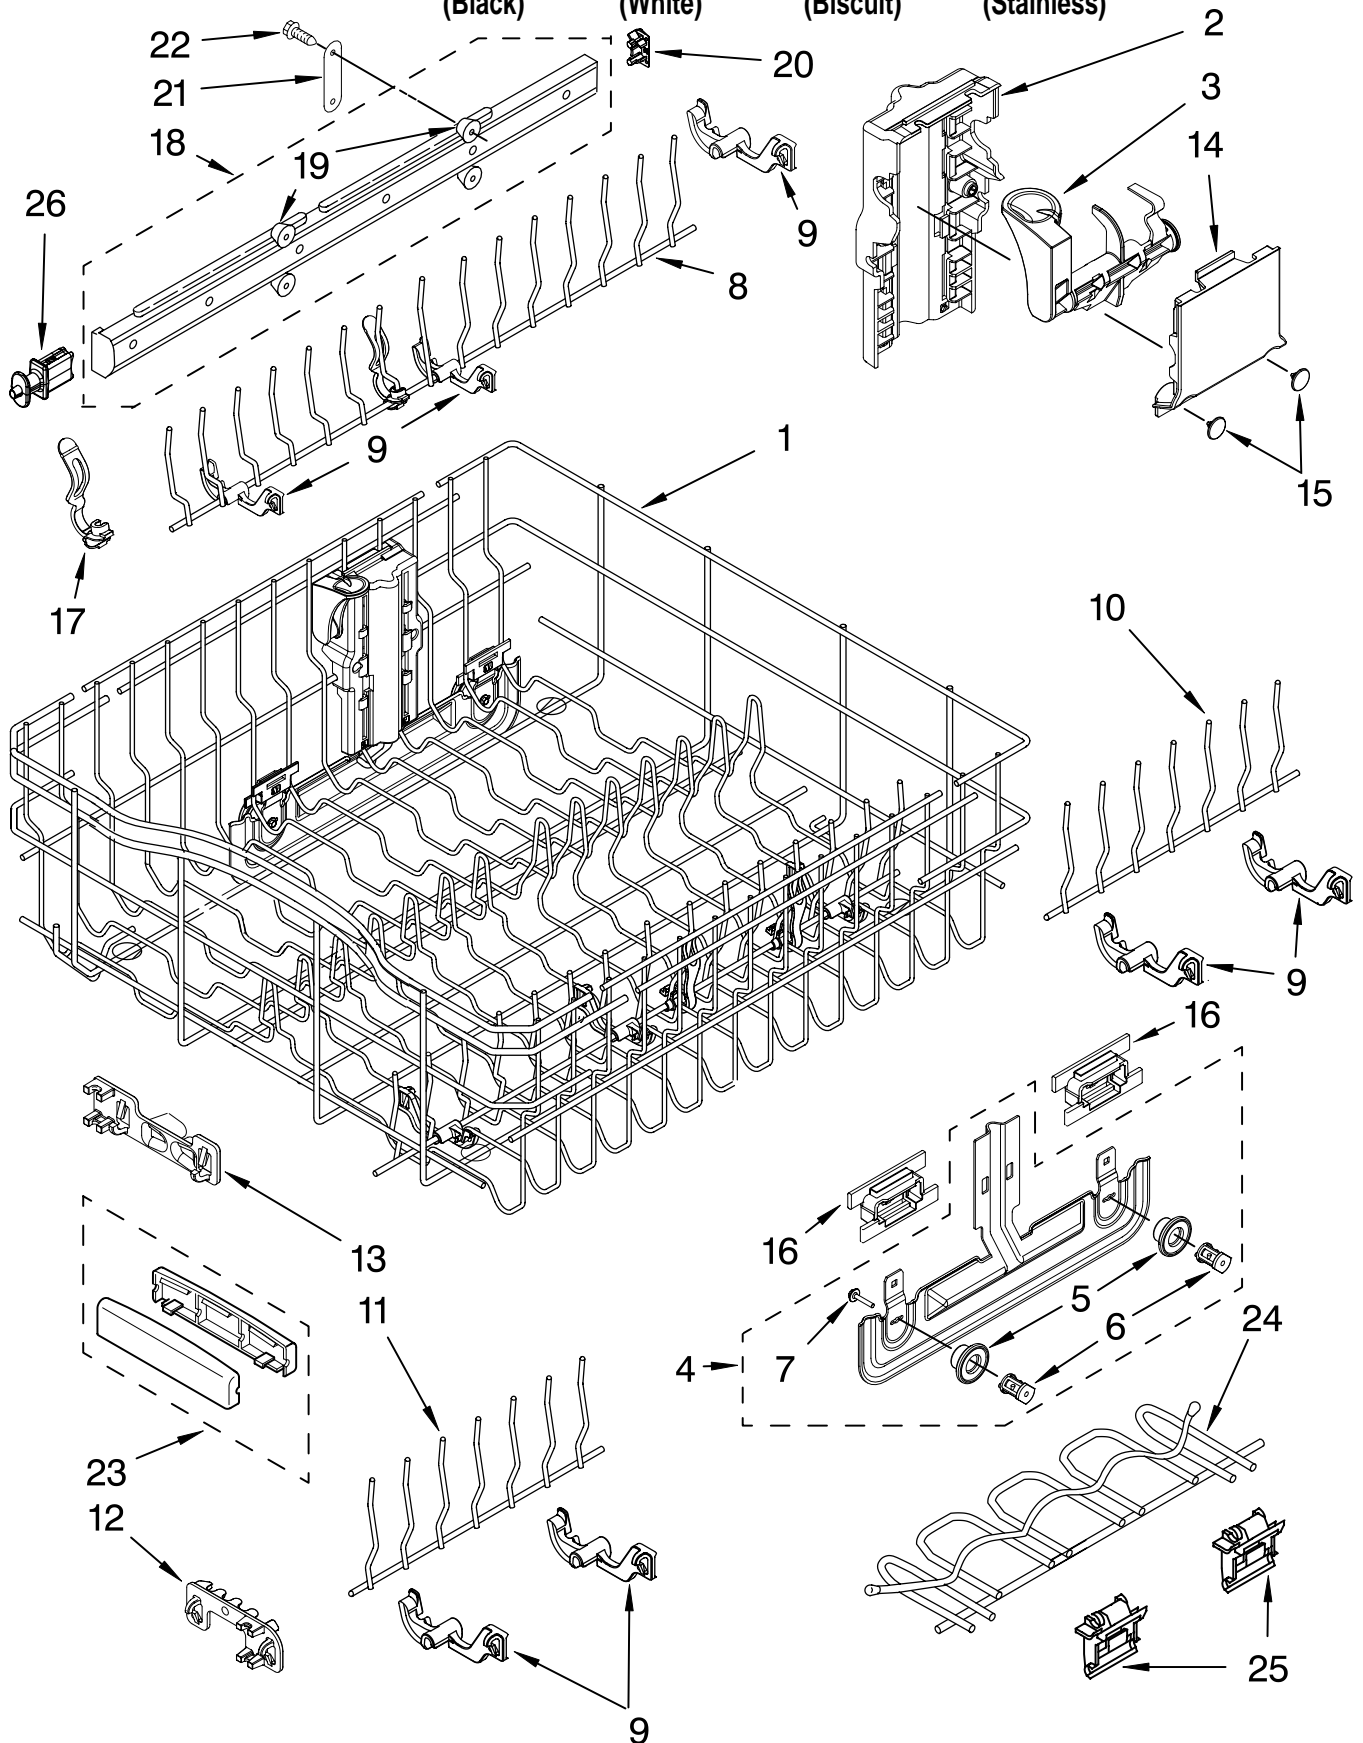

UPPER RACK AND TRACK PARTS

For Models: KUDS01FLBL1, KUDS01FLWH1, KUDS01FLBT1, KUDS01FLSS1

(Black)

(White)

(Biscuit)

(Stainless)

FOR ORDERING INFORMATION REFER TO PARTS PRICE LIST

UPPER RACK AND TRACK PARTS

For Models: KUDS01FLBL1, KUDS01FLWH1, KUDS01FLBT1, KUDS01FLSS1
(Black) (White) (Biscuit) (Stainless)

Illus. No.	Part No.	DESCRIPTION
1	8519627	Dishrack, Upper
2	8531344	Housing, Adjuster
3		Actuator, Adjuster
	8531310	Right Hand
	8531309	Left Hand
4	8268653	Adjuster Assembly
5	8270138	Wheel
6	8268703	Axel, Adjuster
7	8281156	Screw
8	8519683	Tine Row
9	8519669	Clip, Pivot
10	8519684	Tine Row, Rear
11	8519685	Tine Row, Front
12	8531311	Positioner, Dual
13	8531312	Positioner, Multi
14	8531346	Cover, Adjuster
15	9741232	Retainer
16	8268738	Positioner, Arm
17	8531313	Clip, No-Flip
18	8531630	Track, Assembly (Also Order Item 21)
19	8270137	Mount, Track (Also Order Item 21)
20	8270136	Stop, Track
21	9743002	Gasket, Bracket Mounting
22	3400072	Screw (8)
23	8519699	Handle, Dishrack
24	8268804	Cupshelf
25	8270025	Clip, Cupshelf
26	8531301	Stop, Track Removable

FOR ORDERING INFORMATION REFER TO PARTS PRICE LIST