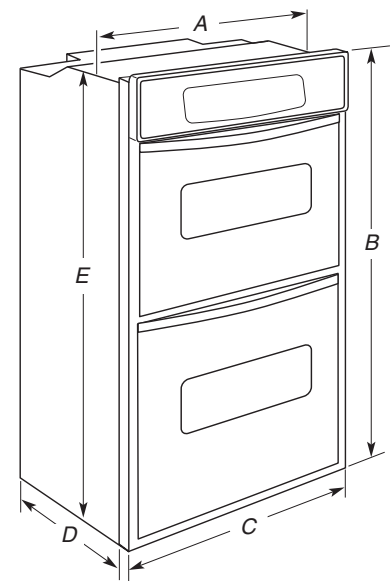

**30" (76.2 cm) models**

- A. 30" (76.2 cm) min. cabinet width
- B. 1 1/2" (3.8 cm) min. top of cutout to underside of countertop
- C. 5 1/4" (13.3 cm) bottom of cutout to floor
- D. 28 1/2" (72.4 cm) cutout width
- E. 27 3/4" (70.5 cm) min. cutout height

**OVERALL DIMENSIONS**

**27" (68.6 cm) models**

- A. 25 5/16" (64.3 cm) max. recessed width
- B. 28 3/4" (73.0 cm) max. overall height
- C. 26 3/4" (67.9 cm) overall width
- D. 23" (58.4 cm) max. recessed depth
- E. 27 1/2" (69.9 cm) recessed height

**30" (76.2 cm) models**

- A. 28 5/16" (71.9 cm) max. recessed width
- B. 28 3/4" (73.0 cm) max. overall height
- C. 29 3/4" (75.6 cm) overall width
- D. 23" (58.4 cm) max. recessed depth
- E. 27 1/2" (69.9 cm) recessed height

**27" (68.6 cm) models**

- A. 25 5/16" (64.3 cm) max. recessed width
- B. 50 3/4" (128.9 cm) max. overall height
- C. 26 3/4" (67.9 cm) overall width
- D. 23" (58.4 cm) max. recessed depth
- E. 49 9/16" (125.9 cm) recessed height