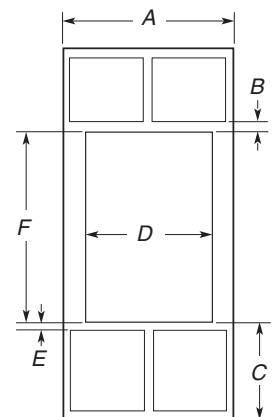

Double Oven Installed in Cabinet

27" (68.6 cm) models

- A. 27" (68.6 cm) min. cabinet width
- B. 1" (2.5 cm) top of cutout to bottom of upper cabinet door
- C. 14 3/4" (37.5 cm) bottom of cutout to floor
- D. 25 1/2" (64.8 cm) cutout width
- E. 1 1/2" (3.8 cm) min. bottom of cutout to top of cabinet door
- F. 49 3/4" (126.4 cm) min. cutout height

30" (76.2 cm) models

- A. 30" (76.2 cm) min. cabinet width
- B. 1" (2.5 cm) top of cutout to bottom of upper cabinet door
- C. 14 3/4" (37.5 cm) bottom of cutout to floor
- D. 28 1/2" (72.4 cm) cutout width
- E. 1 1/2" (3.8 cm) min. bottom of cutout to top of cabinet door
- F. 49 3/4" (126.4 cm) min. cutout height