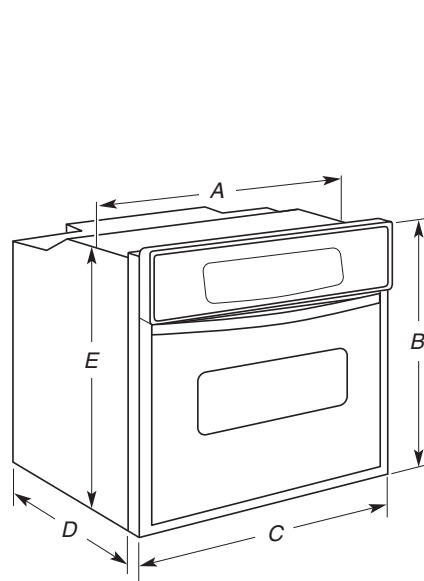

**CABINET OPENING DIMENSIONS**

**Single Oven Undercounter (without cooktop installed above)**

**Cabinet Side View - Double or Single Oven**

**27" (68.6 cm) models**

- A. 27" (68.6 cm) min. cabinet width
- B. 1 1/2" (3.8 cm) min. top of cutout to underside of countertop
- C. 5 1/4" (13.3 cm) bottom of cutout to floor
- D. 25 1/2" (64.8 cm) cutout width
- E. 27 3/4" (70.5 cm) min. cutout height

**30" (76.2 cm) models**

- A. 30" (76.2 cm) min. cabinet width
- B. 1 1/2" (3.8 cm) min. top of cutout to underside of countertop
- C. 5 1/4" (13.3 cm) bottom of cutout to floor
- D. 28 1/2" (72.4 cm) cutout width
- E. 27 3/4" (70.5 cm) min. cutout height

**OVERALL DIMENSIONS**

**27" (68.6 cm) models**

- A. 25 5/16" (64.3 cm) max. recessed width
- B. 28 3/4" (73.0 cm) max. overall height
- C. 26 3/4" (67.9 cm) overall width
- D. 23" (58.4 cm) max. recessed depth
- E. 27 1/2" (69.9 cm) recessed height

**30" (76.2 cm) models**

- A. 28 5/16" (71.9 cm) max. recessed width
- B. 28 3/4" (73.0 cm) max. overall height
- C. 29 3/4" (75.6 cm) overall width
- D. 23" (58.4 cm) max. recessed depth
- E. 27 1/2" (69.9 cm) recessed height