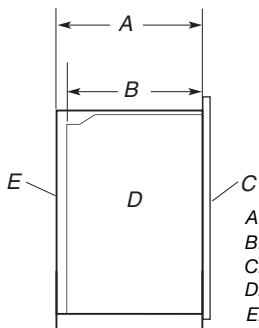

Cabinet Side View - Double or Single Oven

27" (68.6 cm) models

- A. 27" (68.6 cm) min. cabinet width
- B. 1 1/2" (3.8 cm) min. top of cutout to underside of countertop
- C. 5 1/4" (13.3 cm) bottom of cutout to floor
- D. 25 1/2" (64.8 cm) cutout width
- E. 27 3/4" (70.5 cm) min. cutout height

30" (76.2 cm) models

- A. 30" (76.2 cm) min. cabinet width
- B. 1 1/2" (3.8 cm) min. top of cutout to underside of countertop
- C. 5 1/4" (13.3 cm) bottom of cutout to floor
- D. 28 1/2" (72.4 cm) cutout width
- E. 27 3/4" (70.5 cm) min. cutout height