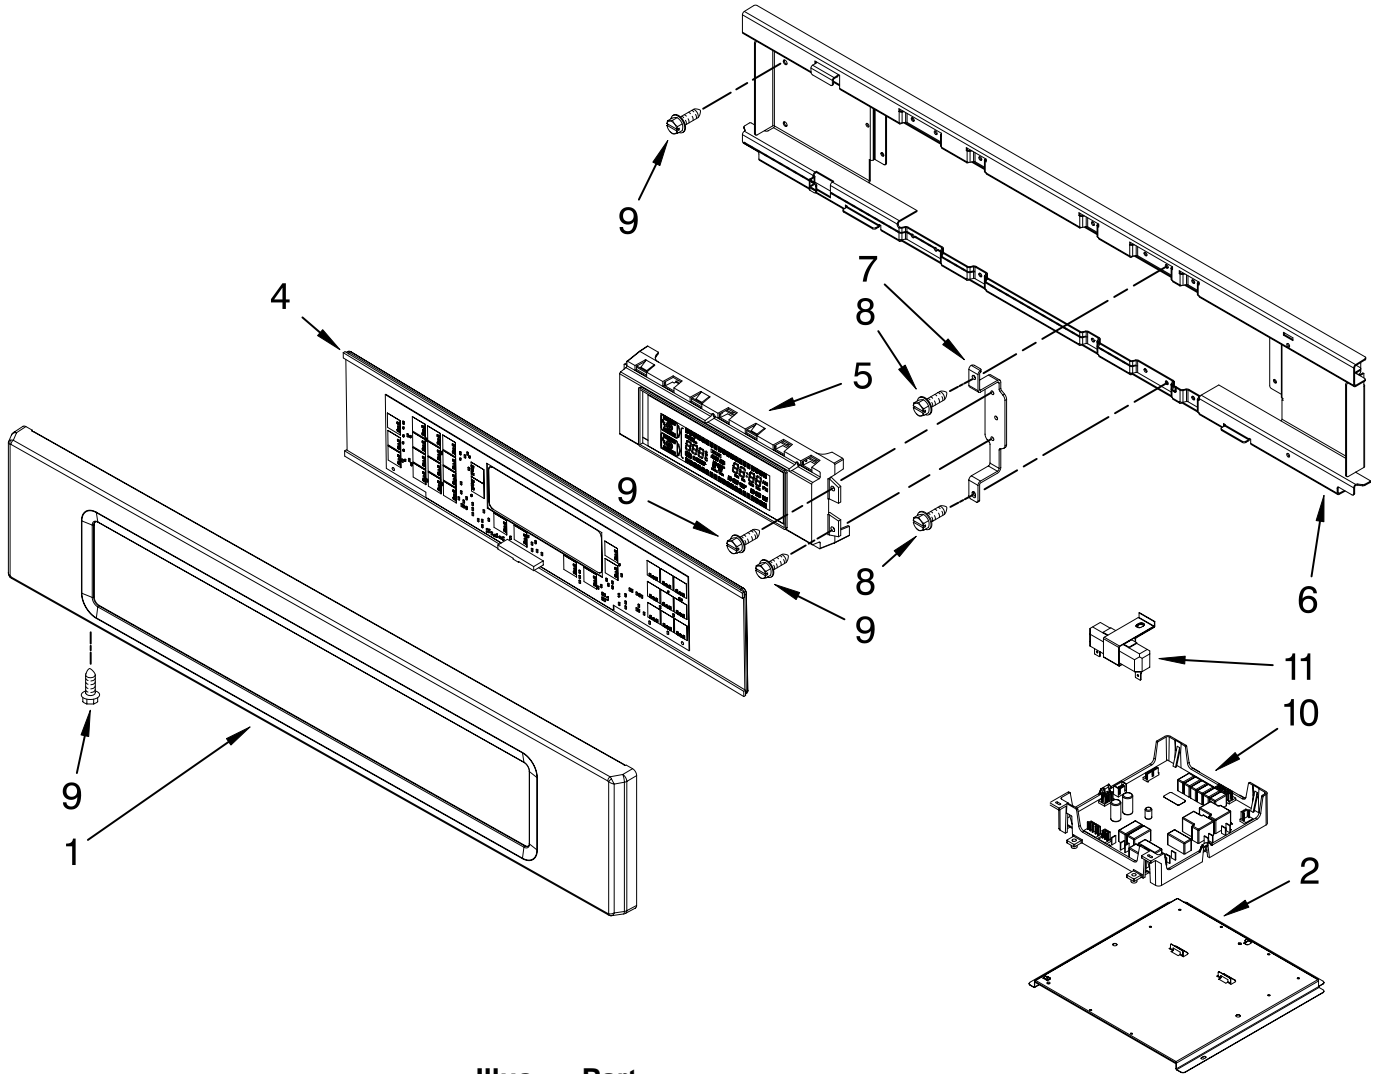

CONTROL PANEL PARTS

For Models:KEBK206SBL02, KEBK206SSS02

(Black) (Stainless)

Illus. No.	Part No.	DESCRIPTION
1	8303716BL	Panel, Control Black
	W10165445	Stainless
2	8303687	Support, Appliance Manager
4	8304333	Control Panel, Glass Touch
5	W10172472	User Interface
6	8303719	Backer, Control
7	8303887	Bracket,Enclosure
8	4449154	Screw
9	3400832	Screw
10	W10119142	Appliance Manager
11	8304441	Resistor, Drop

FOR ORDERING INFORMATION REFER TO PARTS PRICE LIST