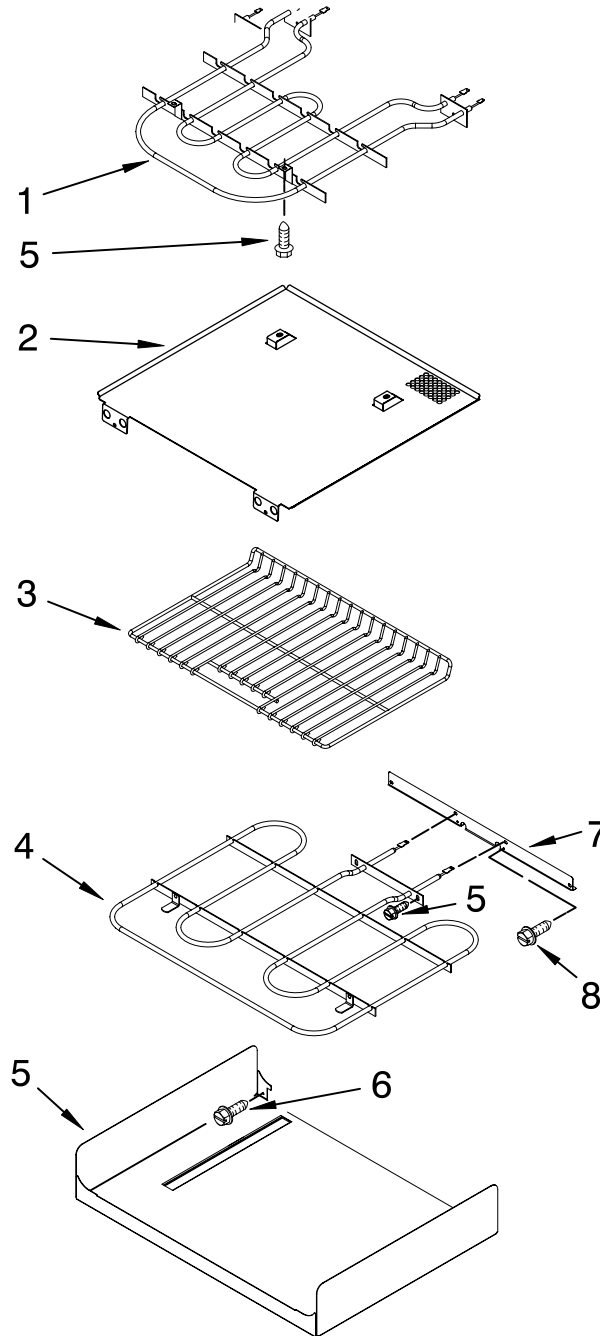

INTERNAL OVEN PARTS

For Models:KEBK206SBL02, KEBK206SSS02

(Black)

(Stainless)

Illus. No.	Part No.	DESCRIPTION
1	9760774	Element, Broil
2	8304602	Shield, Broil, Element
3	W10179152	Rack, Oven
4	9760768	Element, Bake
5	4455037	Tray, Bake
6	4449154	Screw
7	4450039	Cover, Bake Tray
8	4449809	Screw

FOR ORDERING INFORMATION REFER TO PARTS PRICE LIST