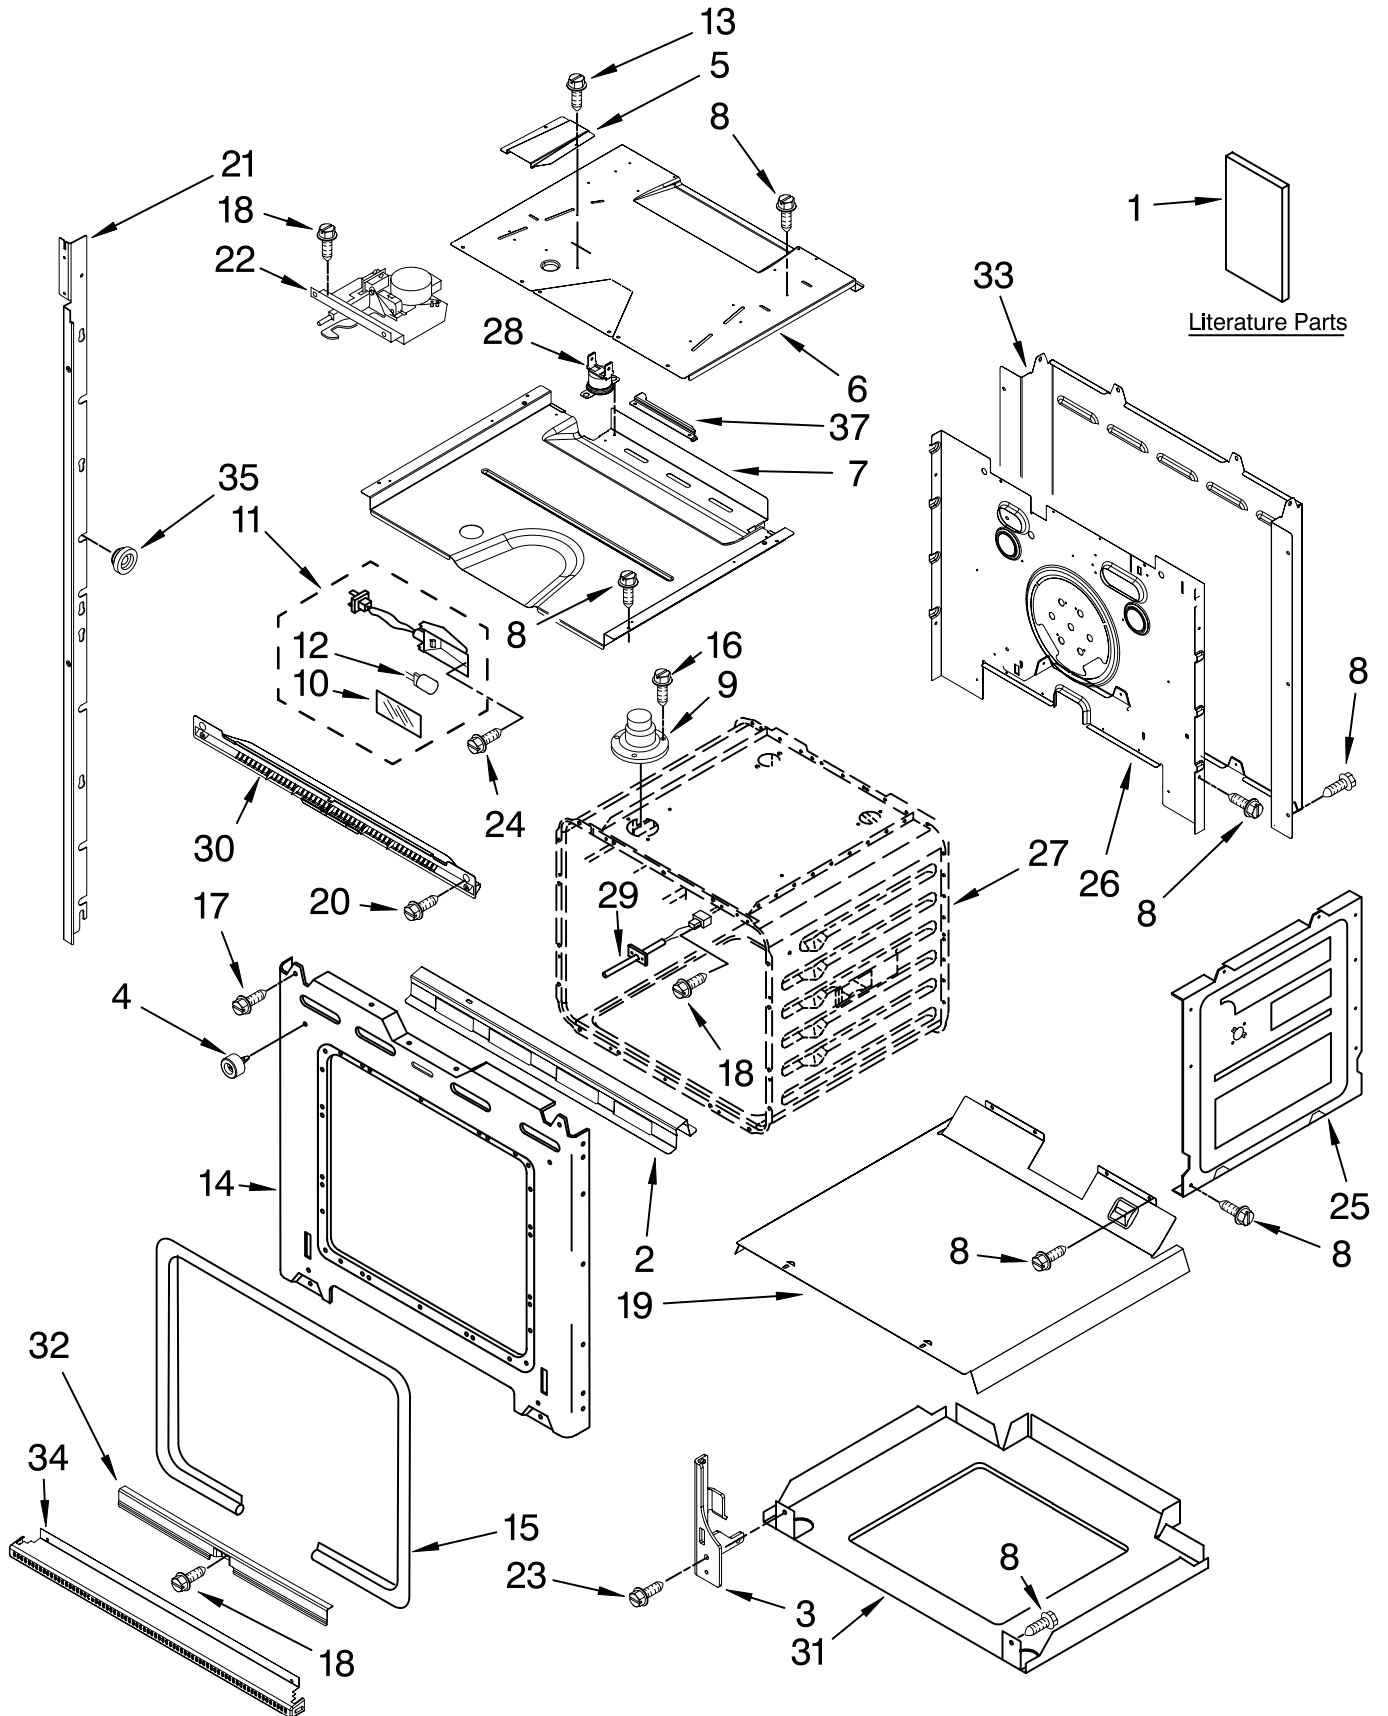

For Models: KEBK276SBL04, KEBK276SWH04, KEBK276SSS04
(Black) (White) (Stainless)

FOR ORDERING INFORMATION REFER TO PARTS PRICE LIST