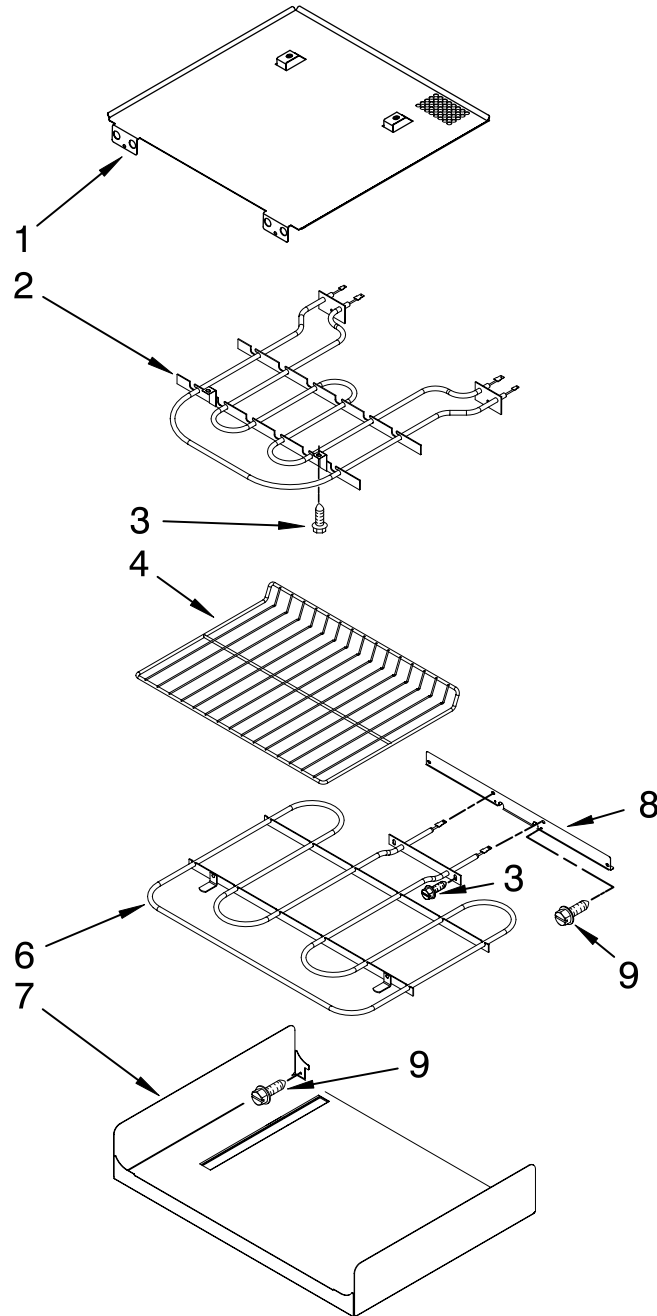

INTERNAL OVEN PARTS

For Models: KEBK276SBL04, KEBK276SWH04, KEBK276SSS04
(Black) (White) (Stainless)

Illus. No.	Part No.	DESCRIPTION

1	8304602	Element, Broil Shield
2	9760774	Element, Broil
3	4449154	Screw
4	4448715	Rack, Oven
6	9760768	Element, Bake
7	4455036	Tray, Bake
8	4450039	Cover, Bake Tray
9	4449809	Screw

FOR ORDERING INFORMATION REFER TO PARTS PRICE LIST