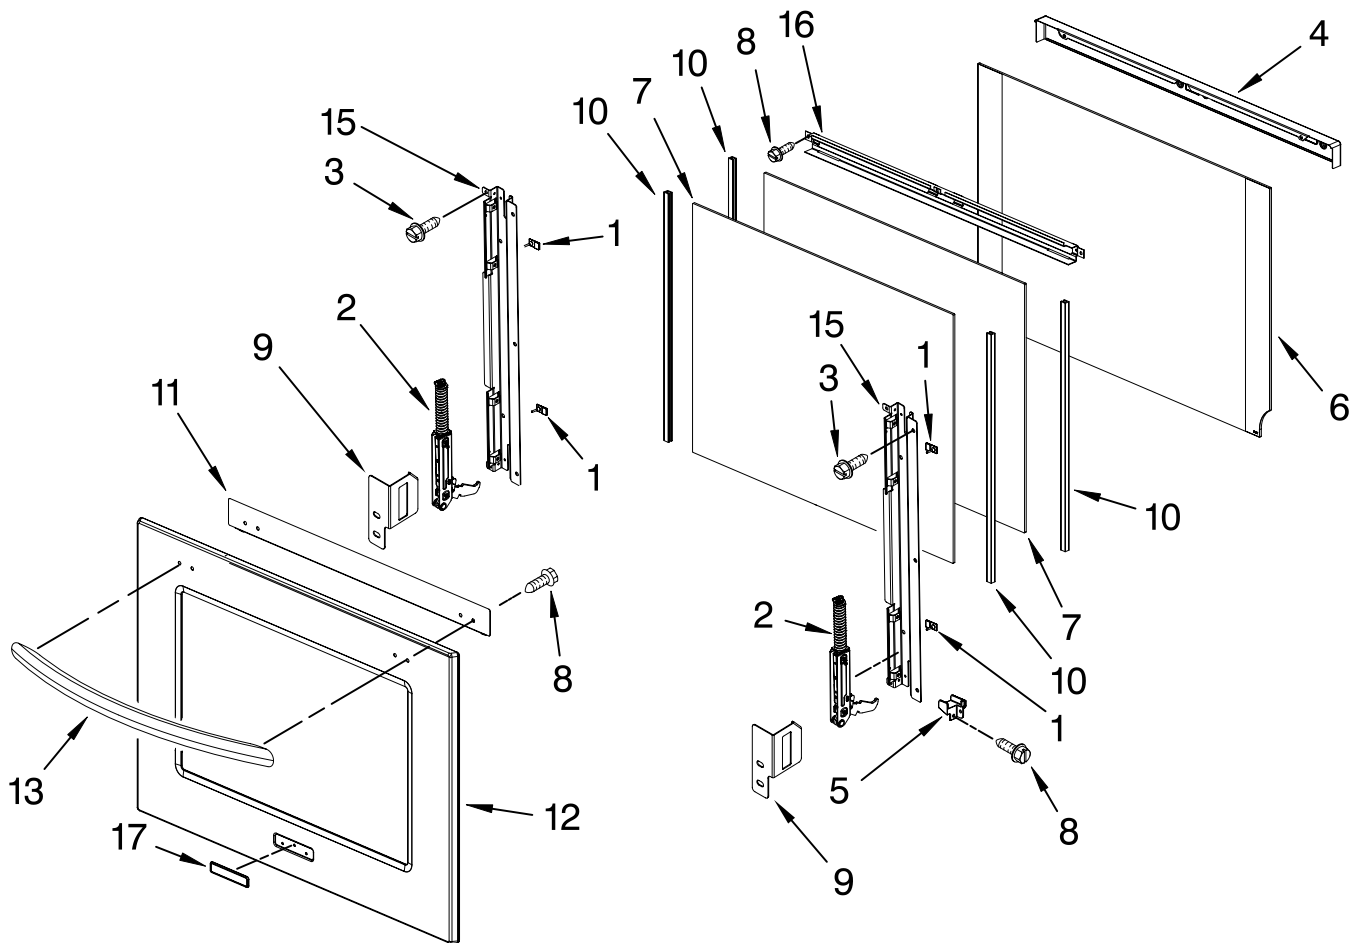

OVEN DOOR PARTS

For Models:KEBK276SBL04, KEBK276SWH04, KEBK276SSS04
(Black) (White) (Stainless)

Illus. No.	Part No.	DESCRIPTION
1	8304522	Bumper, Door
2	W10174288	Hinge, Door (2)
3	3196183	Screw
4	8304580BL	Vent, Door Top
5		Bracket, Door
	8304377	Right
	8304378	Left
6	8303738BL	Door Liner
7	8303732	Glass, Inner
8	4449743	Screw
9		Cover, Hinge
	W10137044	Right
	W10137043	Left

Illus. No.	Part No.	DESCRIPTION
10	8304523	Seal
11	8304361BL	Bracket, Handle
12		Door Glass, Assembly
		Lower Includes #17
	8304001	Black
	8304003	White
	W10237352	Stainless
		Door Glass, Assembly
		Upper No Badge
	8304002	Black
	8304004	White
	W10237353	Stainless

Illus. No.	Part No.	DESCRIPTION
13		Door Handle
	8303775BL	Black
	8303775WH	White
	8303775SS	Stainless
15	8303745BL	Frame,Door Side(2)
16	8303754	Door, Top Bracket
17		Badge
	8304603BL	Black
	8304603WH	White
	8304603SS	Stainless

FOR ORDERING INFORMATION REFER TO PARTS PRICE LIST