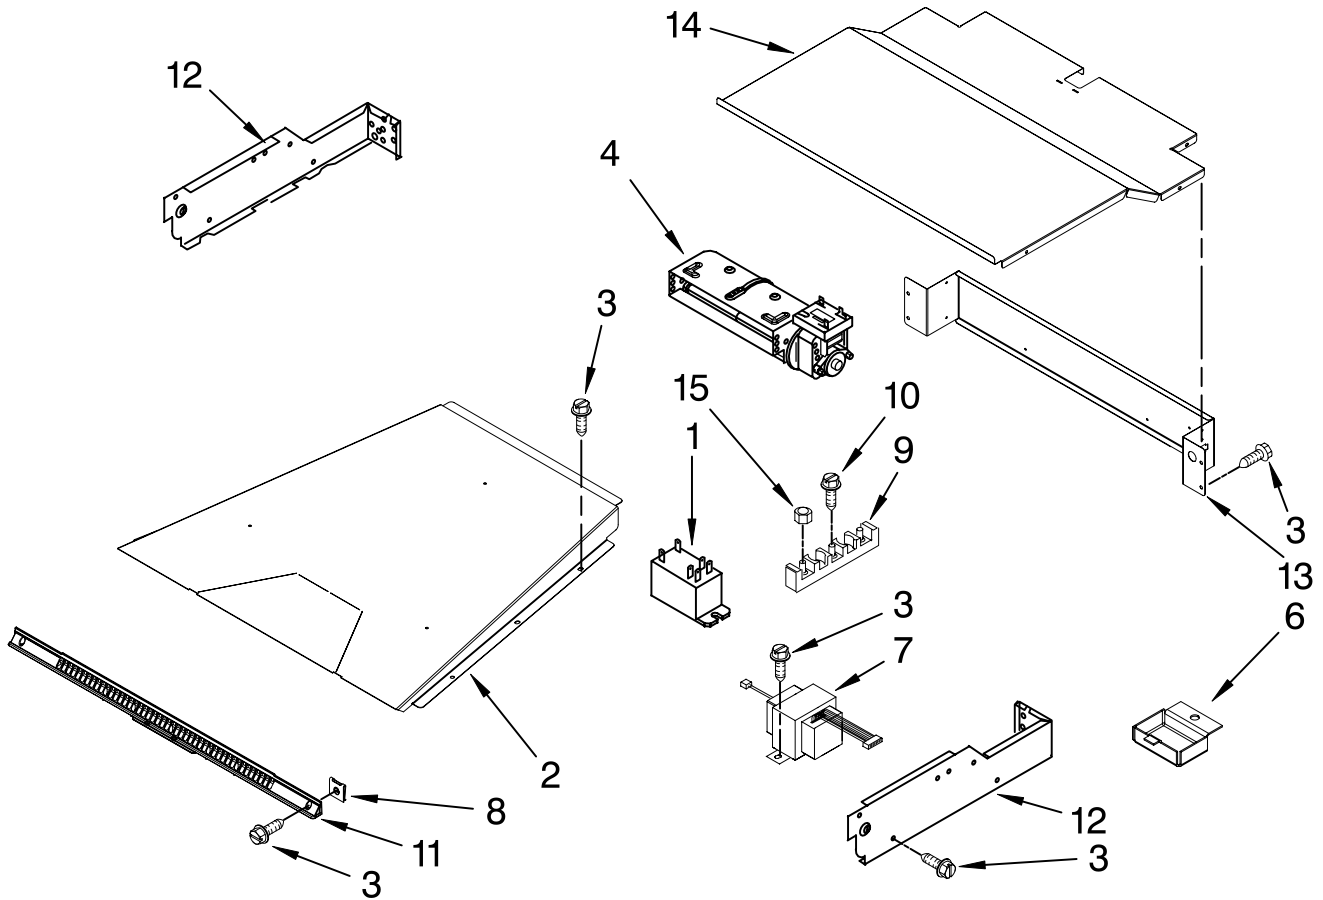

TOP VENTING PARTS

For Models: KEBK276SBL04, KEBK276SWH04, KEBK276SSS04
(Black) (White) (Stainless)

Illus. No.	Part No.	DESCRIPTION

1	9752759	Relay (2)
2	8304643	Duct, Air Outlet
3	4449809	Screw
4	8303972	Blower, 60mm
6	8285593	Connector, Cover
7	W10111628	Transformer, Control
8	4450118	Nut
9	4449868	Block, Terminal
10	3400080	Screw
11	8303722	Vent, Control Panel
12	8303518	Right Side, Control Top
	8304255	Left
13	8303520	Back, Control
14	8304220	Cover, Top
15	7103P027-60	Nut (3)

FOR ORDERING INFORMATION REFER TO PARTS PRICE LIST