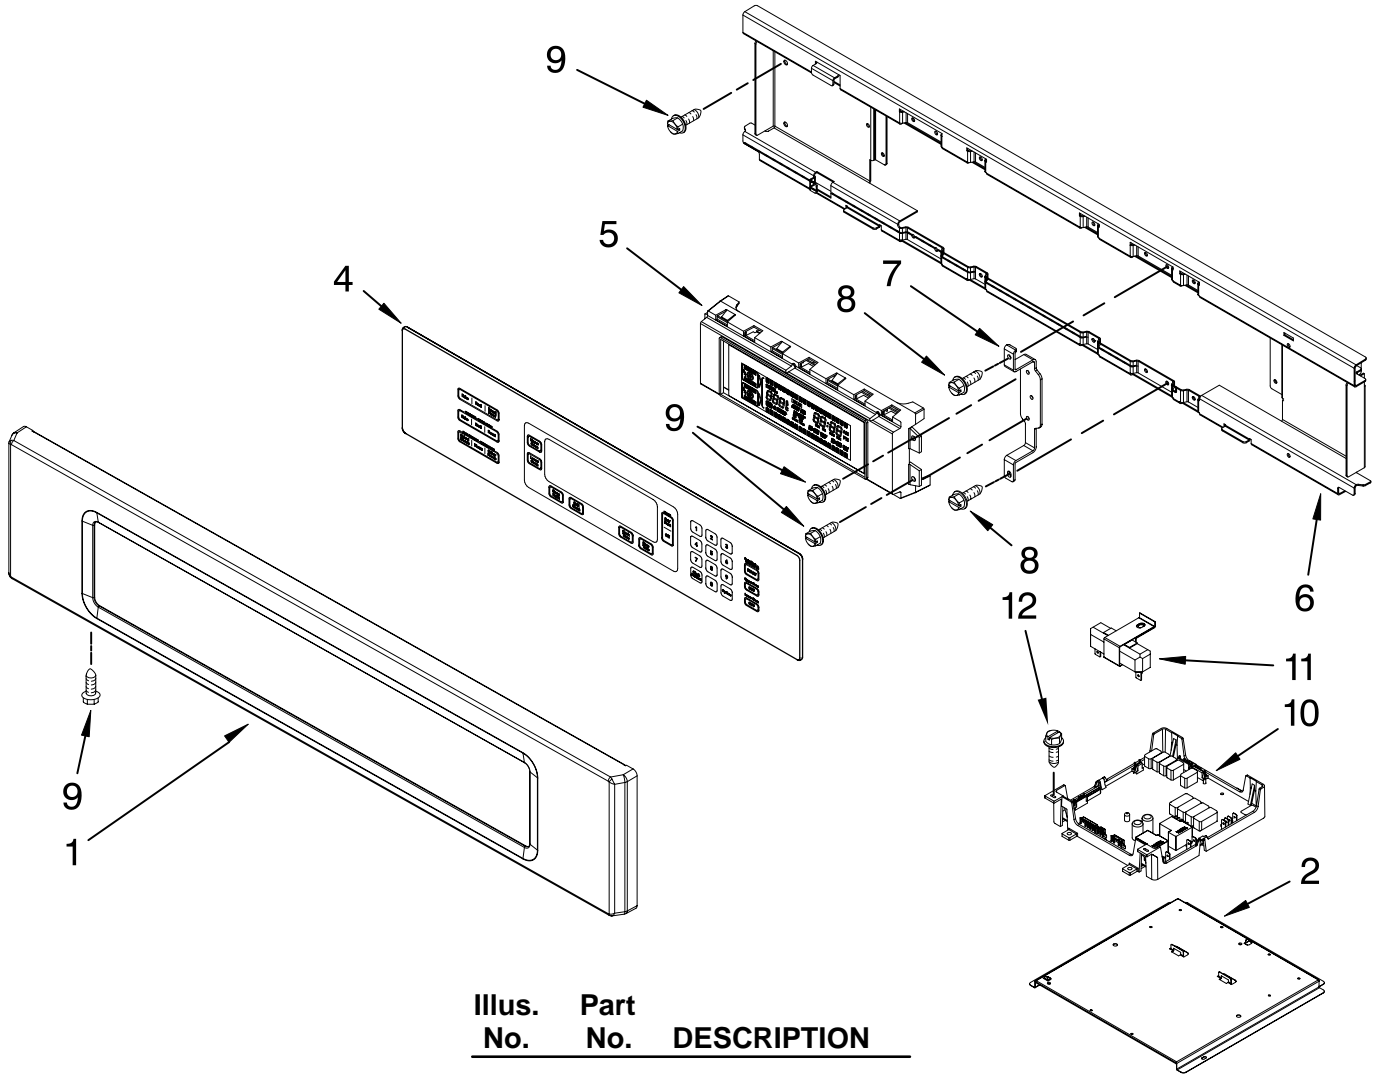

CONTROL PANEL PARTS

For Models:KEBK276SBL04, KEBK276SWH04, KEBK276SSS04
(Black) (White) (Stainless)

Illus. No.	Part No.	DESCRIPTION
1	8303717BL 8303717WH W10216220	Panel, Control Black White Stainless
2	8303687	Support, Appliance Manager
4	8304333	Keyboard, Glass Touch
5	W10172472	User Interface
6	8303720	Backer, Control
7	8303887	Bracket, Enclosure (2)
8	4449154	Screw
9	3400832	Screw
10	W10119142	Appliance Manager
11	8304441	Resistor, Drop
12	4449809	Screw

FOR ORDERING INFORMATION REFER TO PARTS PRICE LIST