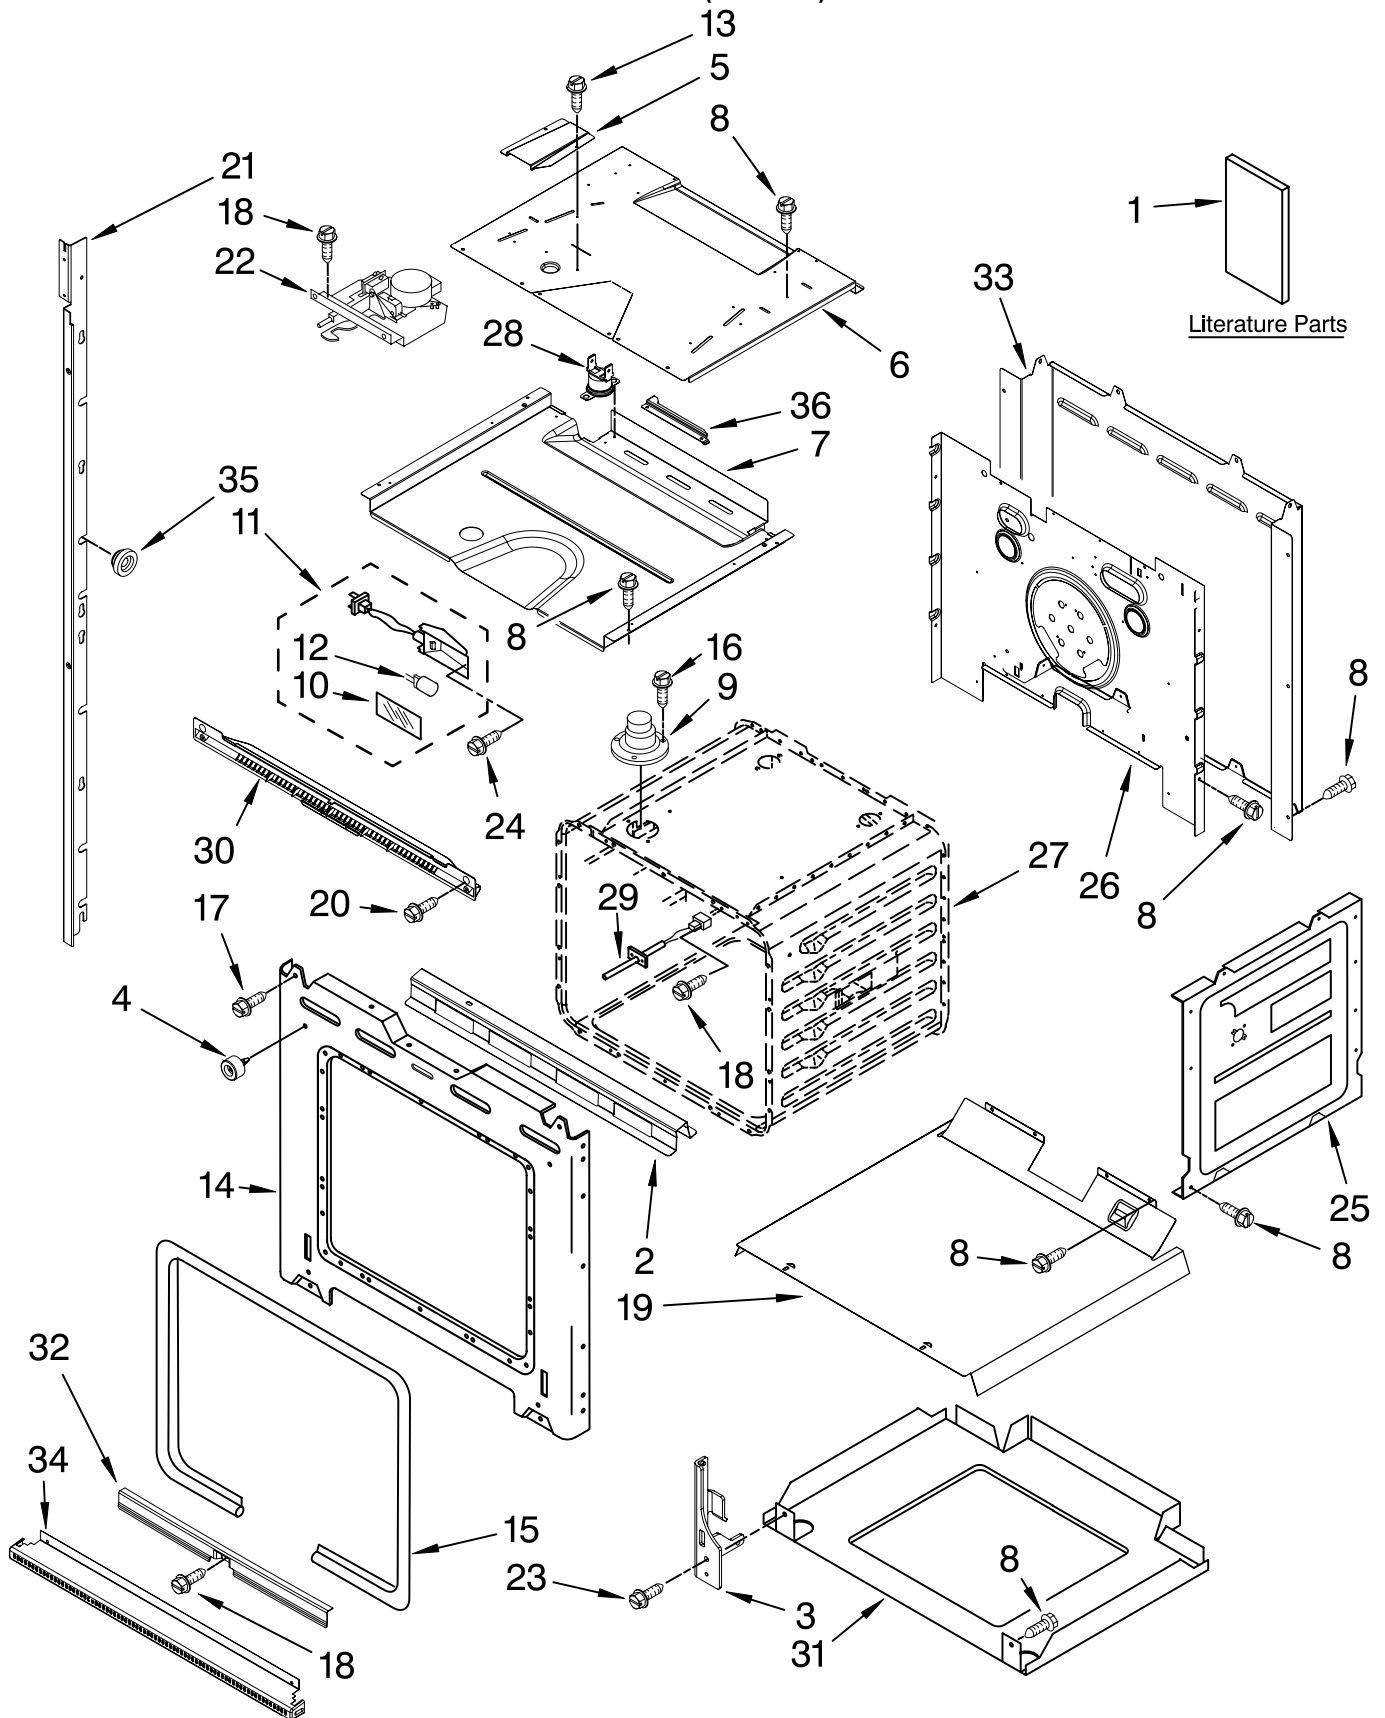

## OVEN PARTS

For Models:KEBK276SSS03

27" BUILT-IN ELECTRIC  
DOUBLE OVEN

(Stainless)

FOR ORDERING INFORMATION REFER TO PARTS PRICE LIST

# OVEN PARTS

For Models:KEBK276SSS03  
(Stainless)

Illus. No.	Part No.	DESCRIPTION	Illus. No.	Part No.	DESCRIPTION	Illus. No.	Part No.	DESCRIPTION
1		Literature Parts	10	W10169756	Lens, Light	26	8304304	Back, Chassis
	8304336	Installation Instructions	11	W10009940	Oven Light Assembly	27		Liner, Oven (Not serviceable)
	W10162179	Use & Care Guide	12	W10169757	Bulb, Light	28	8304452	Thermal Fuse 105C
		Tech Sheet	13	3400832	Screw (2)	29	W10131825	Sensor
	W10220954	English	14	8304629	Frame, Front	30	8303724	Vent, Center
	W10220955	French	15	8304494	Gasket, Door	31	8303772	Base, Chassis
	8304335	Easy Set Guide	16	3196176	Screw	32	8304478	Retainer, Gasket
		Safer Cooking Tips	17	4449040	Screw	33	8303517	Cover, Back
	9762761	English	18	4449154	Screw	34	W10216231	Trim, Bottom Vent
	W10065852	French	19	4451477	Support, Insulation	35	4448444	Grommet, Mounting Rail
2	W10153090	Bracket, Base	20	4450038	Screw (2)	36	W10169348	Bracket, Thermostat
3		Hinge Receiver	21		Mounting Rail, Side			
	4455606	Right		8303677BL	Right			
	4455605	Left		8303678BL	Left			
4	W10105790	Bumper, Door (2)	22	W10195935	Latch, Mortorized	<b>FOLLOWING PARTS NOT ILLUSTRATED</b>		
5	8303829	Exhaust, Vent Slope	23	4449743	Screw	<b>INSULATION</b>		
6	W10181198	Divider, Center Vent	24	4449748	Screw		8303966	Insulation, Wrap
7	W10204469	Top Chassis	25	4455641	Side, Chassis		8303968	Insulation, Back
8	4449809	Screw						
9	4452158	Tube, Vent						