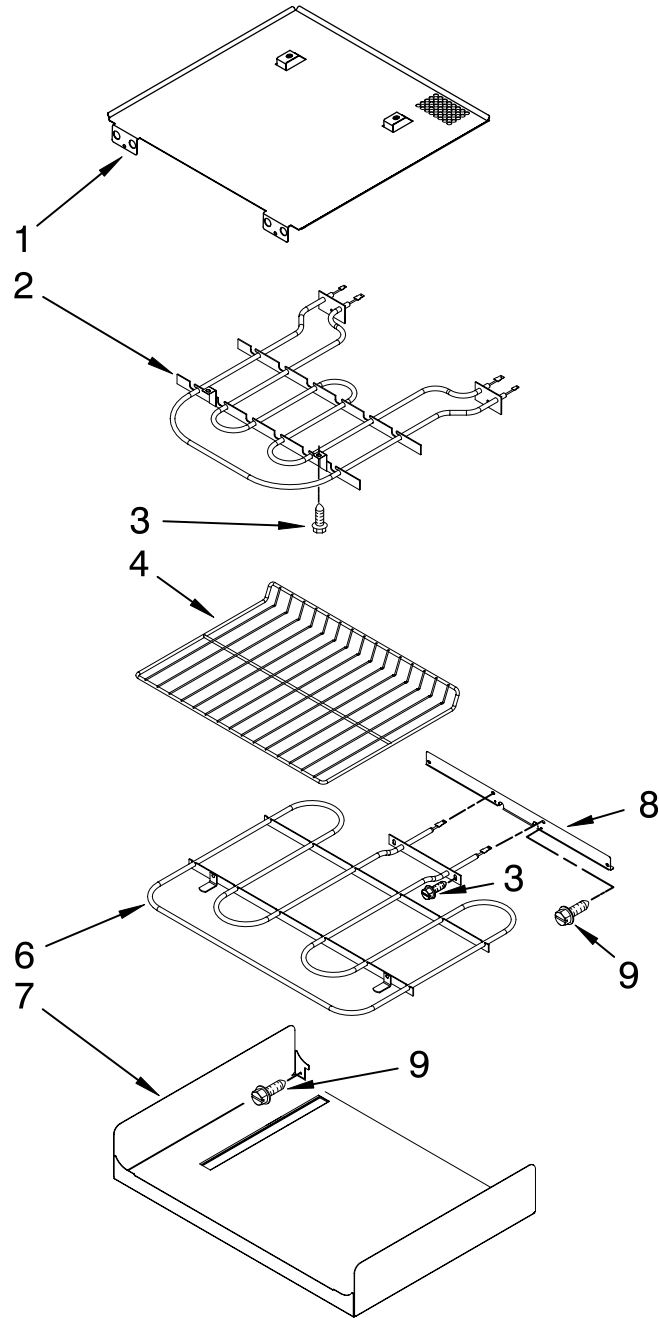

INTERNAL OVEN PARTS

For Models:KEBK276SSS03

(Stainless)

Illus. No.	Part No.	DESCRIPTION
1	8304602	Element, Broil Shield
2	9760774	Element, Broil
3	4449154	Screw
4	4448715	Rack, Oven
6	9760768	Element, Bake
7	4455036	Tray, Bake
8	4450039	Cover, Bake Tray
9	4449809	Screw

FOR ORDERING INFORMATION REFER TO PARTS PRICE LIST