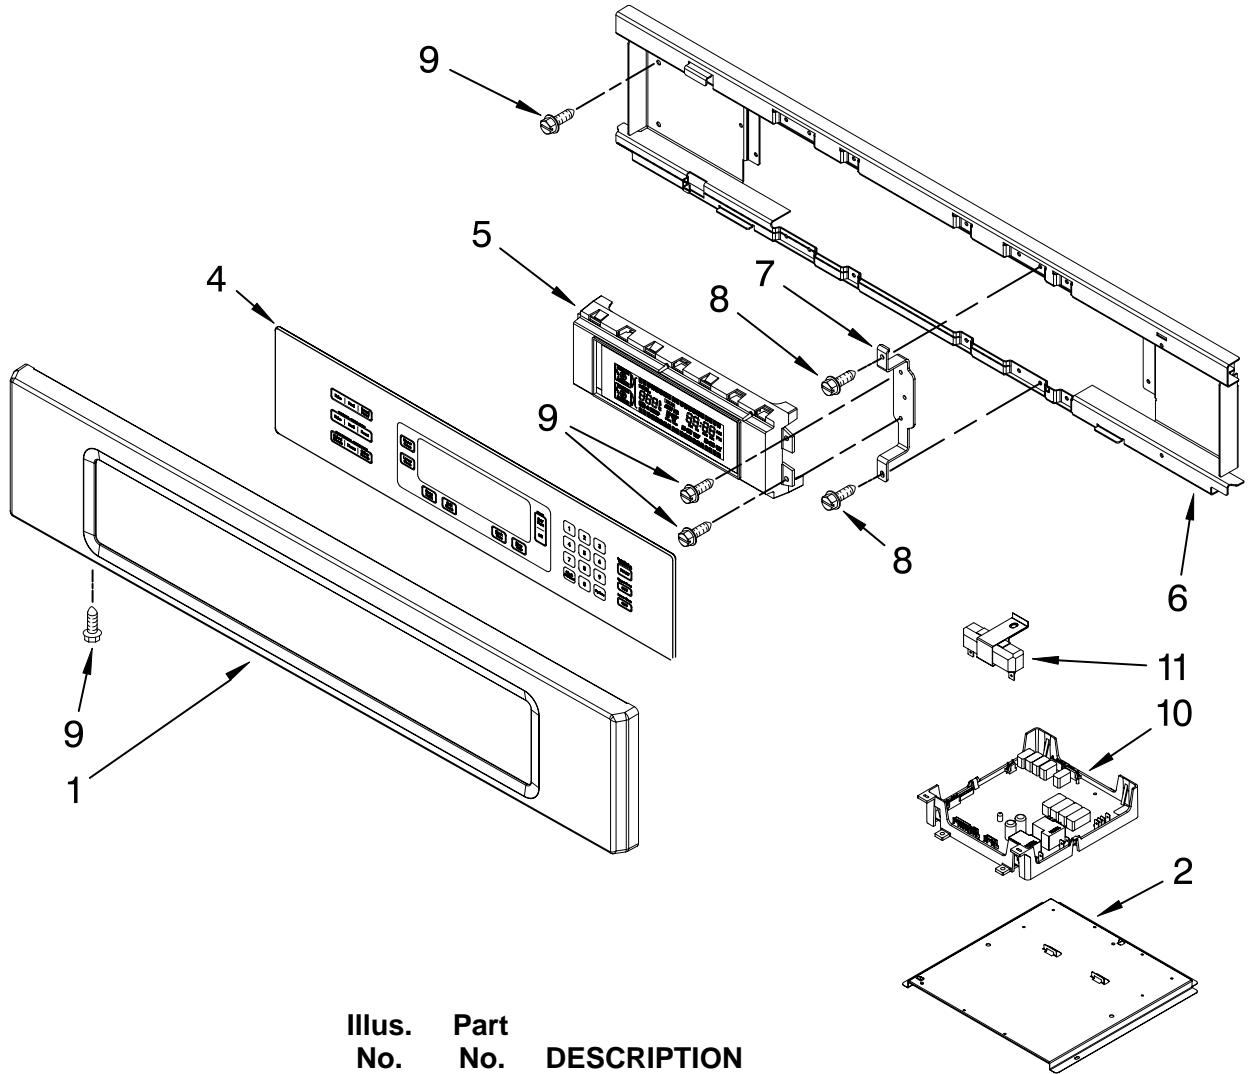

CONTROL PANEL PARTS

For Models:KEBK276SSS03
(Stainless)

Illus. No.	Part No.	DESCRIPTION

1	W10216220	Panel, Control
2	8303687	Support, Appliance Manager
4	8304333	Keyboard, Glass Touch
5	W10172472	User Interface
6	8303720	Backer, Control
7	8303887	Bracket, Enclosure (2)
8	4449154	Screw
9	3400832	Screw
10	W10119142	Appliance Manager
11	8304441	Resistor, Drop

FOR ORDERING INFORMATION REFER TO PARTS PRICE LIST