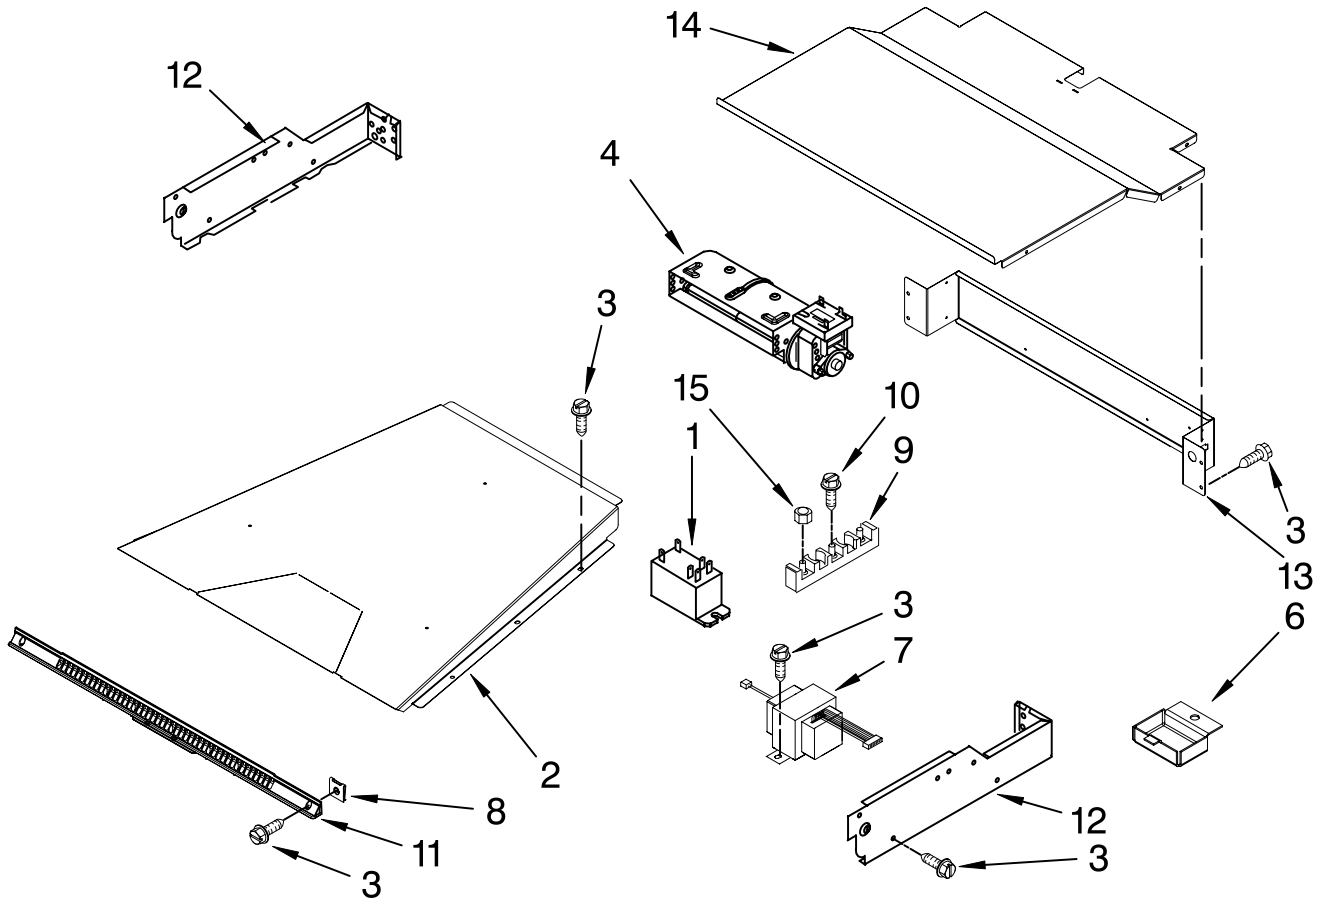

TOP VENTING PARTS

For Models:KEBK276SSS03

(Stainless)

Illus. No.	Part No.	DESCRIPTION
1	9752759	Relay (2)
2	8304643	Duct, Air Outlet
3	4449809	Screw
4	8303972	Blower, 60mm
6	8285593	Connector, Cover
7	W10111628	Transformer, Control
8	4450118	Nut
9	4449868	Block, Terminal
10	3400080	Screw
11	8303722	Vent, Control Panel
12		Side, Control Top
	8303518	Right
	8304255	Left
13	8303520	Back, Control
14	8304220	Cover, Top
15	7103P027-60	Nut, Terminal Block

FOR ORDERING INFORMATION REFER TO PARTS PRICE LIST