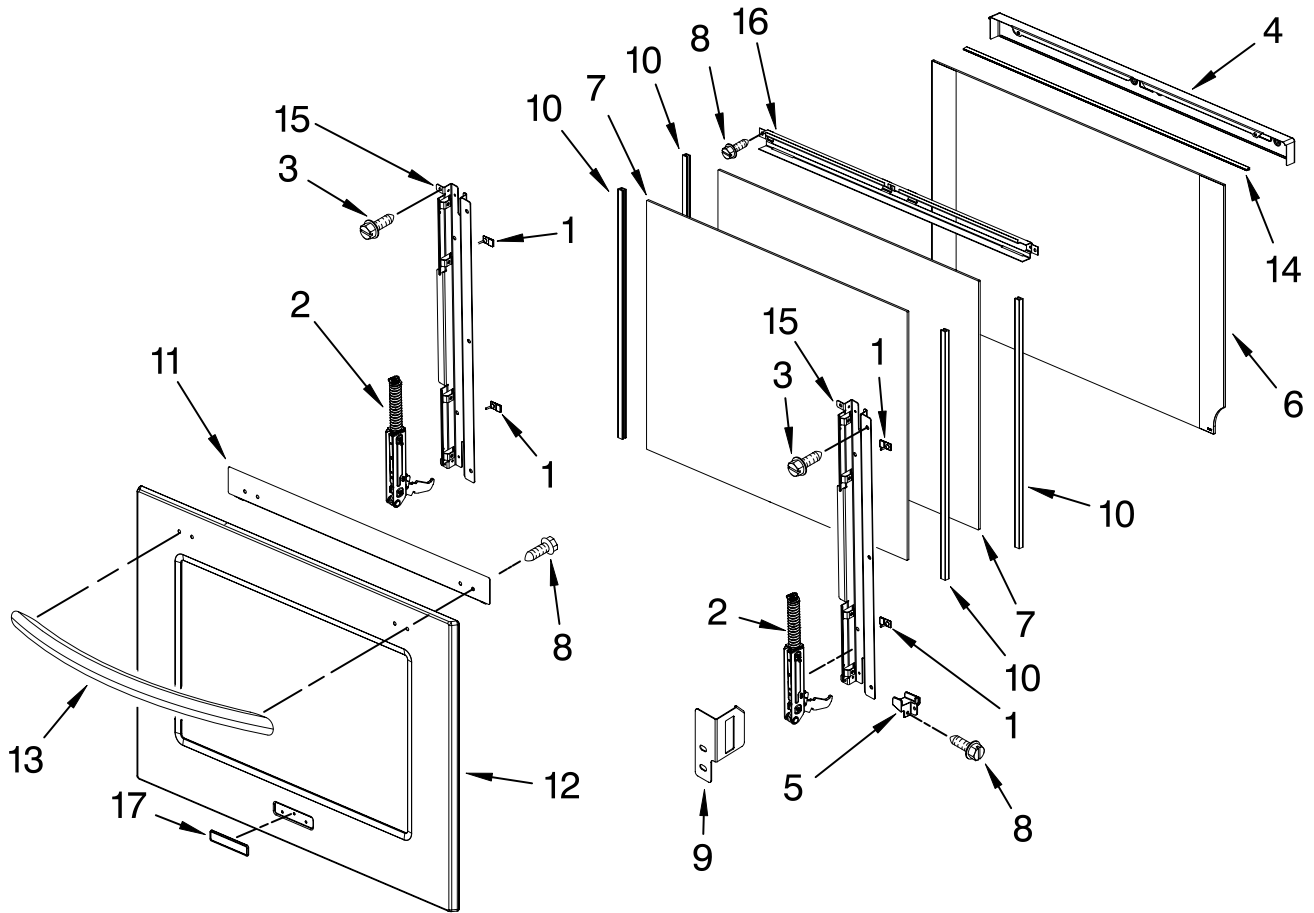

OVEN DOOR PARTS

For Models:KEBK276SSS03

(Stainless)

Illus. No.	Part No.	DESCRIPTION
1	8304522	Bumper, Door
2	W10174288	Hinge, Door (2)
3	3196183	Screw
4	8304580BL	Vent, Door Top
5	8304377	Bracket, Door Right
	8304378	Left
6	8303738BL	Door Liner
7	8303732	Glass, Inner
8	4449743	Screw

Illus. No.	Part No.	DESCRIPTION
9		Cover, Hinge
	W10137044	Right
	W10137043	Left
10	8304523	Seal
11	8304361BL	Bracket, Handle
12	W10237352	Door Glass, Lower Assembly (Includes #17)
	W10237353	Door Glass, Upper Assembly (No Badge)

Illus. No.	Part No.	DESCRIPTION
13	8303775SS	Door Handle
14	8304525	Seal
15	8303745BL	Frame,Door Side(2)
16	8303754	Door, Top Bracket
17	8304603SS	Badge

FOR ORDERING INFORMATION REFER TO PARTS PRICE LIST