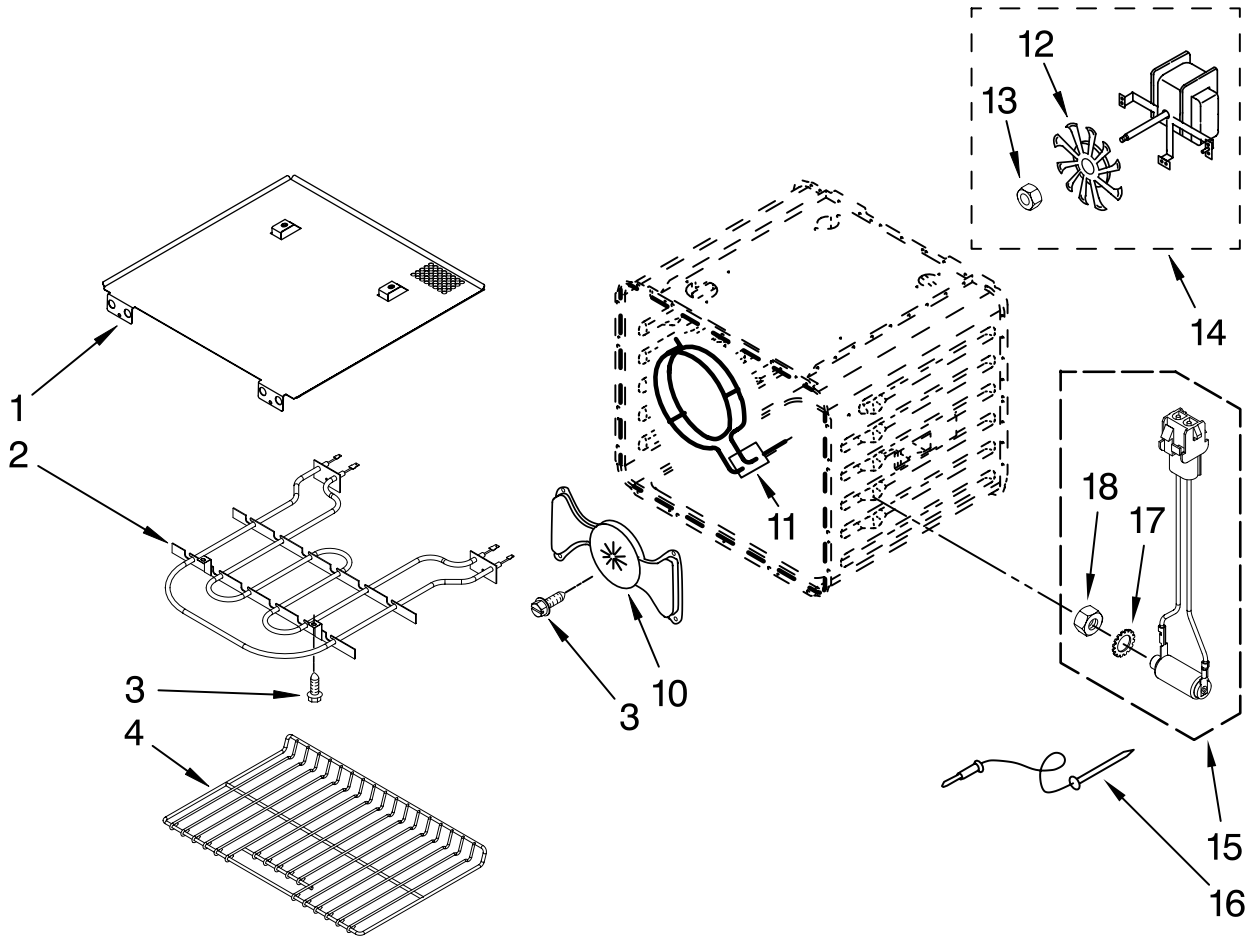

INTERNAL OVEN PARTS

For Models:KEBS277SSS03

(Stainless)

Illus. No.	Part No.	DESCRIPTION

1	8304602	Element, Broil Shield
2	9760774	Element, Broil
3	4449154	Screw
4	8303842	Rack, Oven
6	9760768	Element, Bake
7	4455036	Tray, Bake
8	4450039	Cover, Bake Tray
9	4449809	Screw
10	8304422BU	Cover, Fan
11	9760769	Element Convection
12	W10116351	Blade, Fan
13	W10116349	Nut
14	W10116228	Fan, Convection
15	9755543	Jack, Meat Probe
16	9755542	Probe, Meat
17	9755547	Washer, Lock
18	9755546	Nut, Hidden

FOR ORDERING INFORMATION REFER TO PARTS PRICE LIST