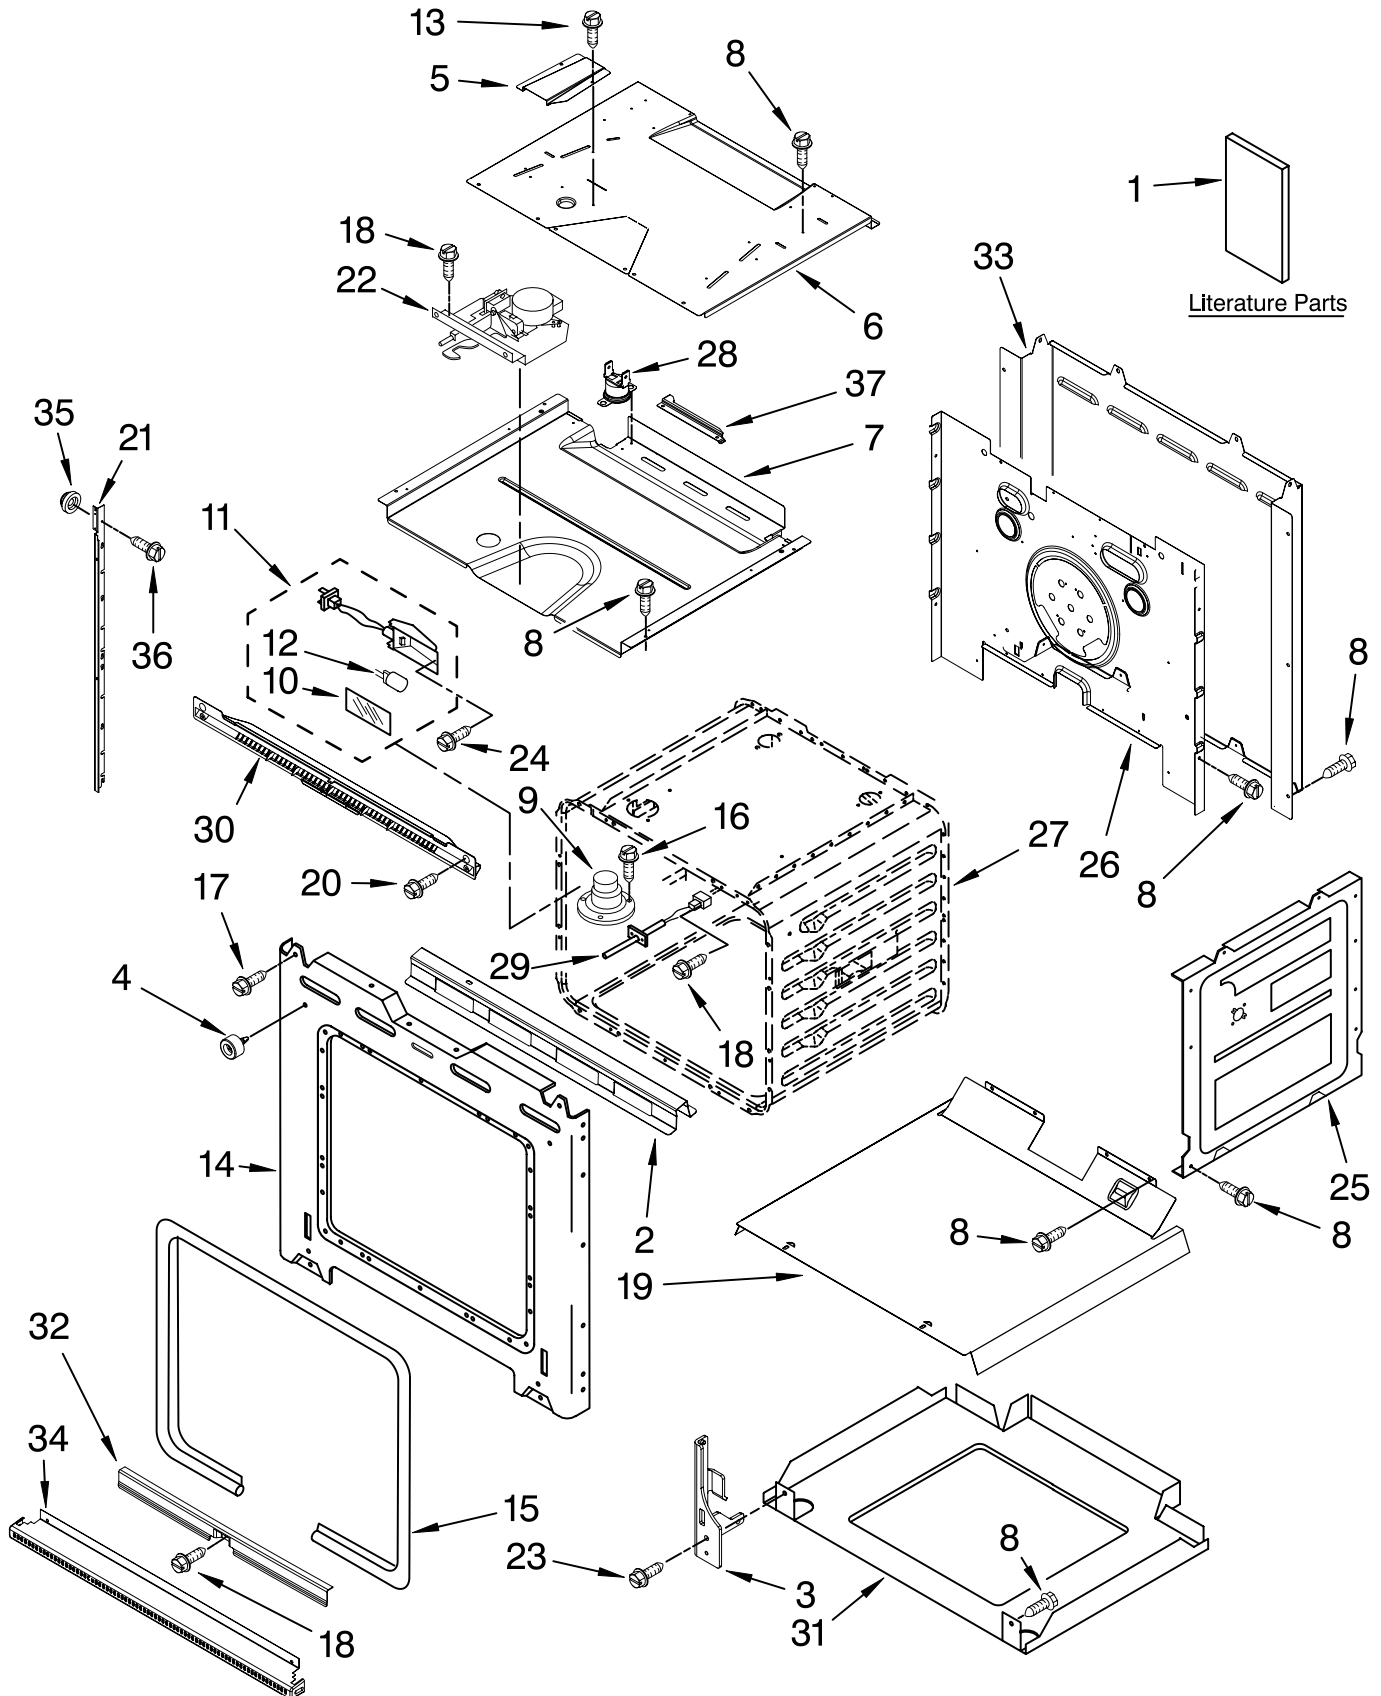

## OVEN PARTS

For Models: KEBS277SS03  
(Stainless)

27" BUILT-IN ELECTRIC  
DOUBLE OVEN  
THERMAL CONVECTION

FOR ORDERING INFORMATION REFER TO PARTS PRICE LIST

# OVEN PARTS

For Models:KEBS277SSS03  
(Stainless)

Illus. No.	Part No.	DESCRIPTION	Illus. No.	Part No.	DESCRIPTION	Illus. No.	Part No.	DESCRIPTION
1		Literature Parts	10	W10169756	Lens, Light	26	8304304	Back, Chassis
	8304336	Installation Instructions	11	W10009940	Oven Light Assembly	27		Liner, Oven (Not serviceable)
	W10162180	Use & Care Guide	12	W10169757	Bulb, Light	28	8304452	Thermal Fuse 105C
		Tech Sheet	13	3400832	Screw (2)	29	W10131825	Sensor
	W10220954	English	14	8304629	Frame, Front	30	8303724	Vent, Center
	W10220955	French	15	8304494	Gasket, Door	31	8303772	Base, Chassis
	8304335	Easy Set Guide	16	3196176	Screw	32	8304478	Retainer, Gasket
		Safer Cooking Tips	17	4449040	Screw	33	8303517	Cover, Back
	9762761	English	18	4449154	Screw	34	W10216231	Trim, Bottom Vent
	W10065852	French	19	4451477	Support, Insulation	35	4448444	Grommet, Mounting Rail
2	W10153090	Bracket, Base	20	4450038	Screw (2)	36	3400893	Screw (12)
3		Hinge Receiver	21		Mounting Rail, Side	37	W10169348	Bracket, Thermostat
	4455606	Right		8303677BL	Right			
	4455605	Left		8303678BL	Left			
4	W10105790	Bumper, Door (2)	22	W10195935	Latch, Mortorized			
5	8303829	Exhaust, Vent Slope	23	4449743	Screw			
6	W10181198	Divider, Center Vent	24	4449748	Screw			
7	W10204469	Top Chassis	25	4455641	Side, Chassis			
8	4449809	Screw						
9	4452158	Tube, Vent						