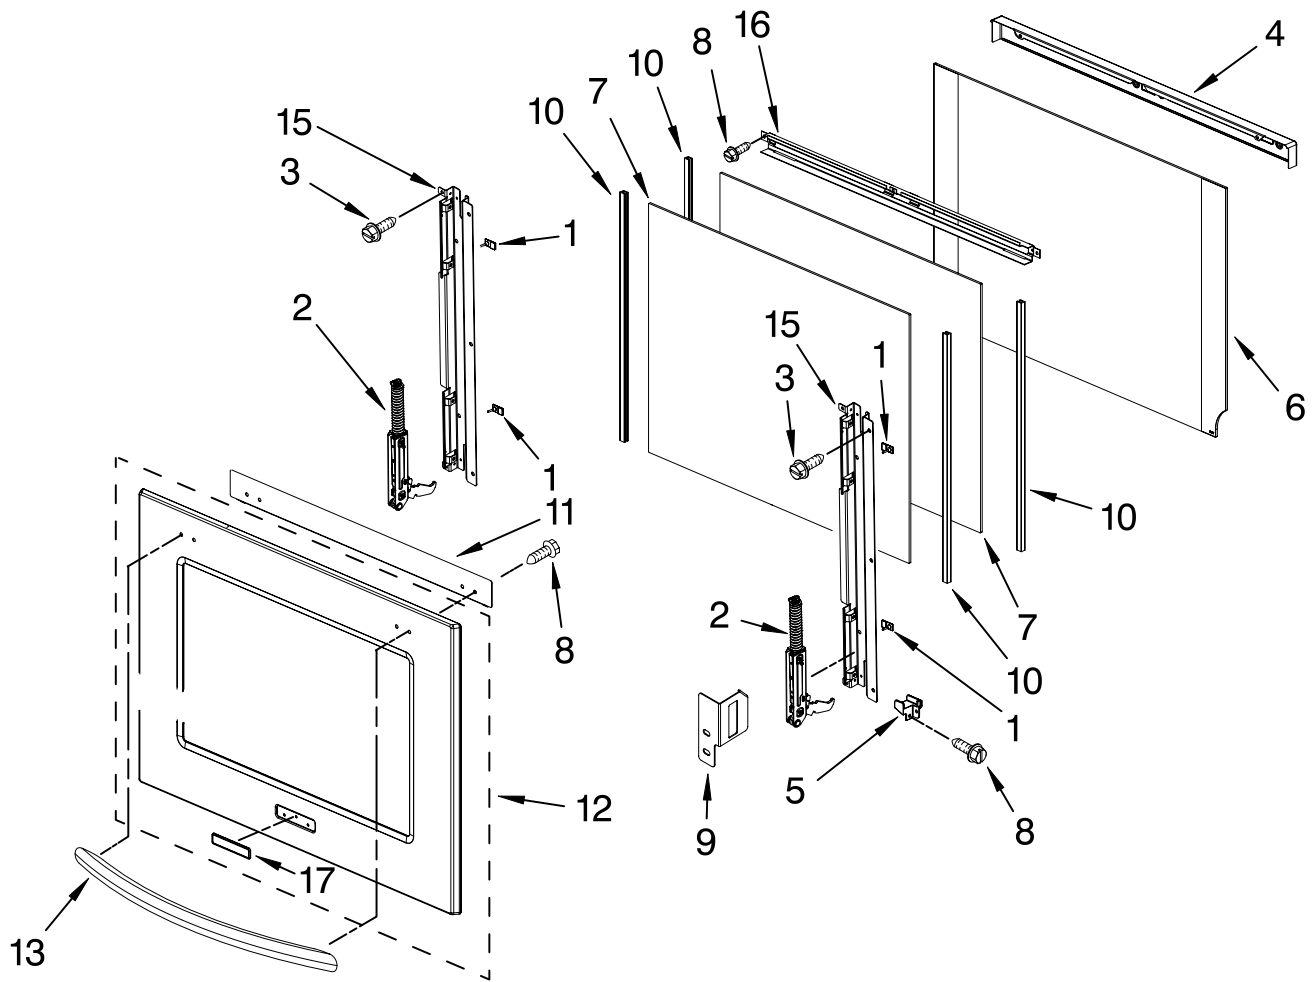

OVEN DOOR PARTS

For Models:KEBS277SSS03

(Stainless)

Illus. No.	Part No.	DESCRIPTION
1	8304522	Bumper, Door
2	W10174288	Hinge, Door (2)
3	3196183	Screw
4	8304580BL	Vent, Door Top
5	8304377	Bracket, Door Right
	8304378	Left
6	8303738BL	Door Liner

Illus. No.	Part No.	DESCRIPTION
7	8303732	Glass, Inner
8	4449743	Screw
9	W10137044	Cover, Hinge Right
	W10137043	Left
10	8304523	Seal
11	8304361BL	Bracket, Handle

Illus. No.	Part No.	DESCRIPTION
12	W10237352	Door Glass, Assembly Lower Includes #17
	W10237353	Door Glass, Assembly Upper No Badge
13	8303775SS	Door Handle
15	8303745BL	Frame,Door Side(2)
16	8303754	Door, Top Bracket
17	8304603SS	Badge

FOR ORDERING INFORMATION REFER TO PARTS PRICE LIST