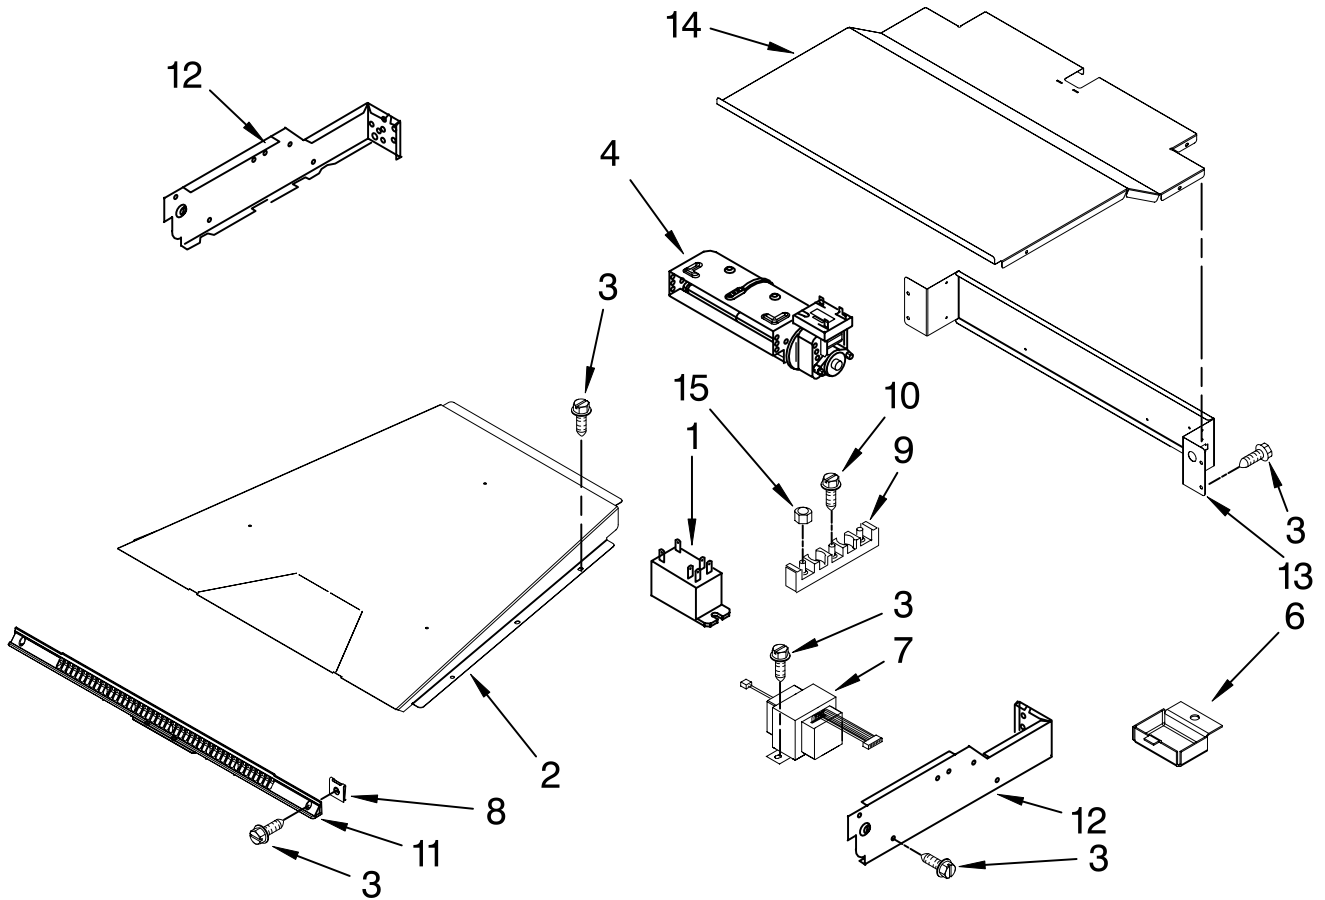

TOP VENTING PARTS

For Models:KEBS277SSS03

(Stainless)

Illus. No.	Part No.	DESCRIPTION
1	9752759	Relay (2)
2	8304643	Duct, Air Outlet
3	4449809	Screw
4	8303972	Blower, 60mm
6	8285593	Connector, Cover
7	W10111628	Control, Transformer
8	4450118	Nut
9	4449868	Block, Terminal
10	3400080	Screw
11	8303722	Vent, Control Panel
12	8303518	Side, Control Top Right
	8304255	Left
13	8303520	Back, Control
14	8304220	Cover, Top
15	7103P027-60	Nut (3)

FOR ORDERING INFORMATION REFER TO PARTS PRICE LIST