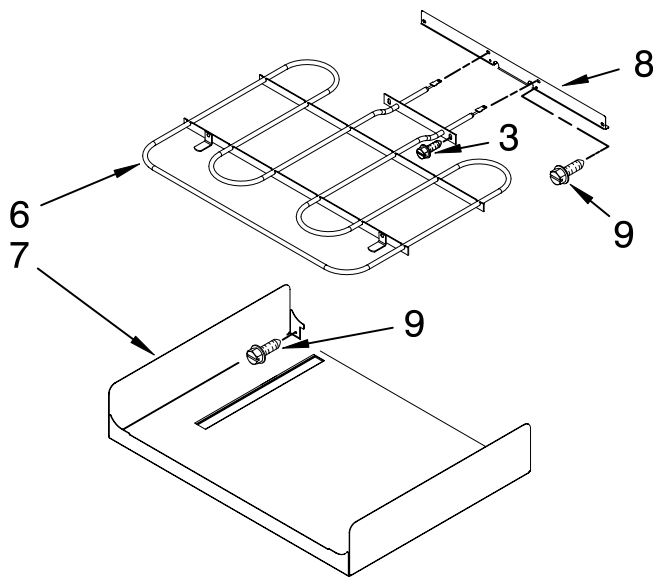

INTERNAL OVEN PARTS

For Models:KEBS277SSS03

(Stainless)

Illus. No.	Part No.	DESCRIPTION

1	8304602	Element, Broil Shield
2	9760774	Element, Broil
3	4449154	Screw
4	8303842	Rack, Oven
6	9760768	Element, Bake
7	4455036	Tray, Bake
8	4450039	Cover, Bake Tray
9	4449809	Screw
10	8304422BU	Cover, Fan
11	9760769	Element Convection
12	W10116351	Blade, Fan
13	W10116349	Nut
14	W10116228	Fan, Convection
15	9755543	Jack, Meat Probe
16	9755542	Probe, Meat
17	9755547	Washer, Lock
18	9755546	Nut, Hidden

FOR ORDERING INFORMATION REFER TO PARTS PRICE LIST