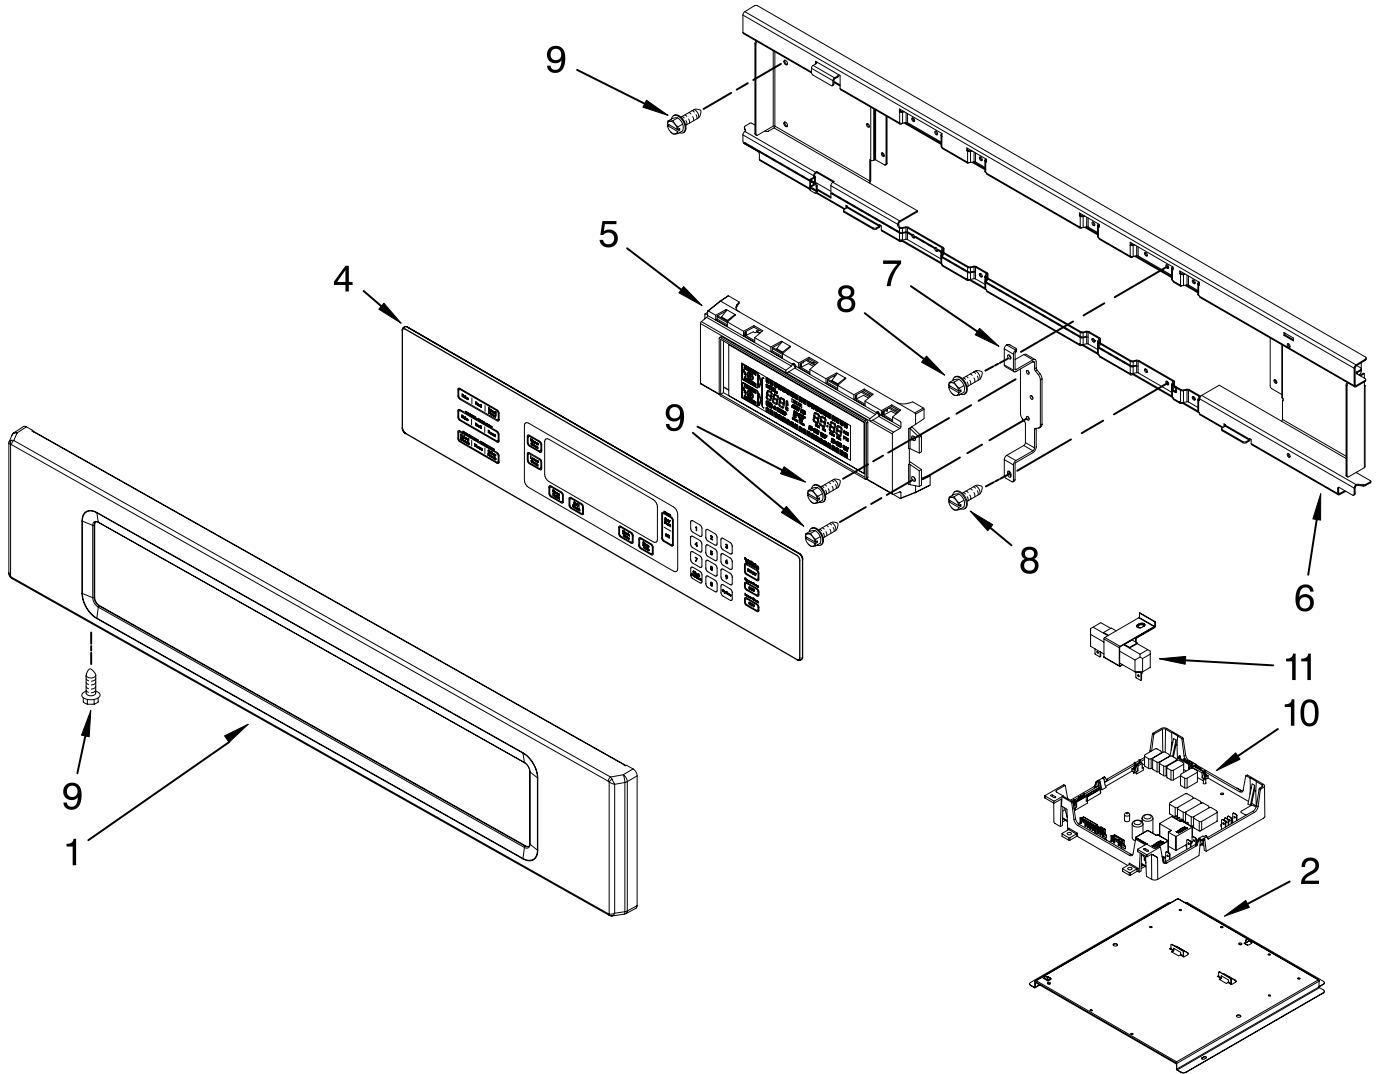

# CONTROL PANEL PARTS

For Models:KEBS277SSS03

(Stainless)

Illus. No.	Part No.	DESCRIPTION
1	W10216220	Panel, Control
2	8303687	Support, Appliance Manager
4	8304332	Keyboard, Glass Touch
5	W10172472	User Interface
6	8303720	Backer, Control
7	8303887	Bracket, Enclosure (2)
8	4449154	Screw
9	3400832	Screw
10	W10119142	Appliance Manager
11	8304441	Resistor, Drop