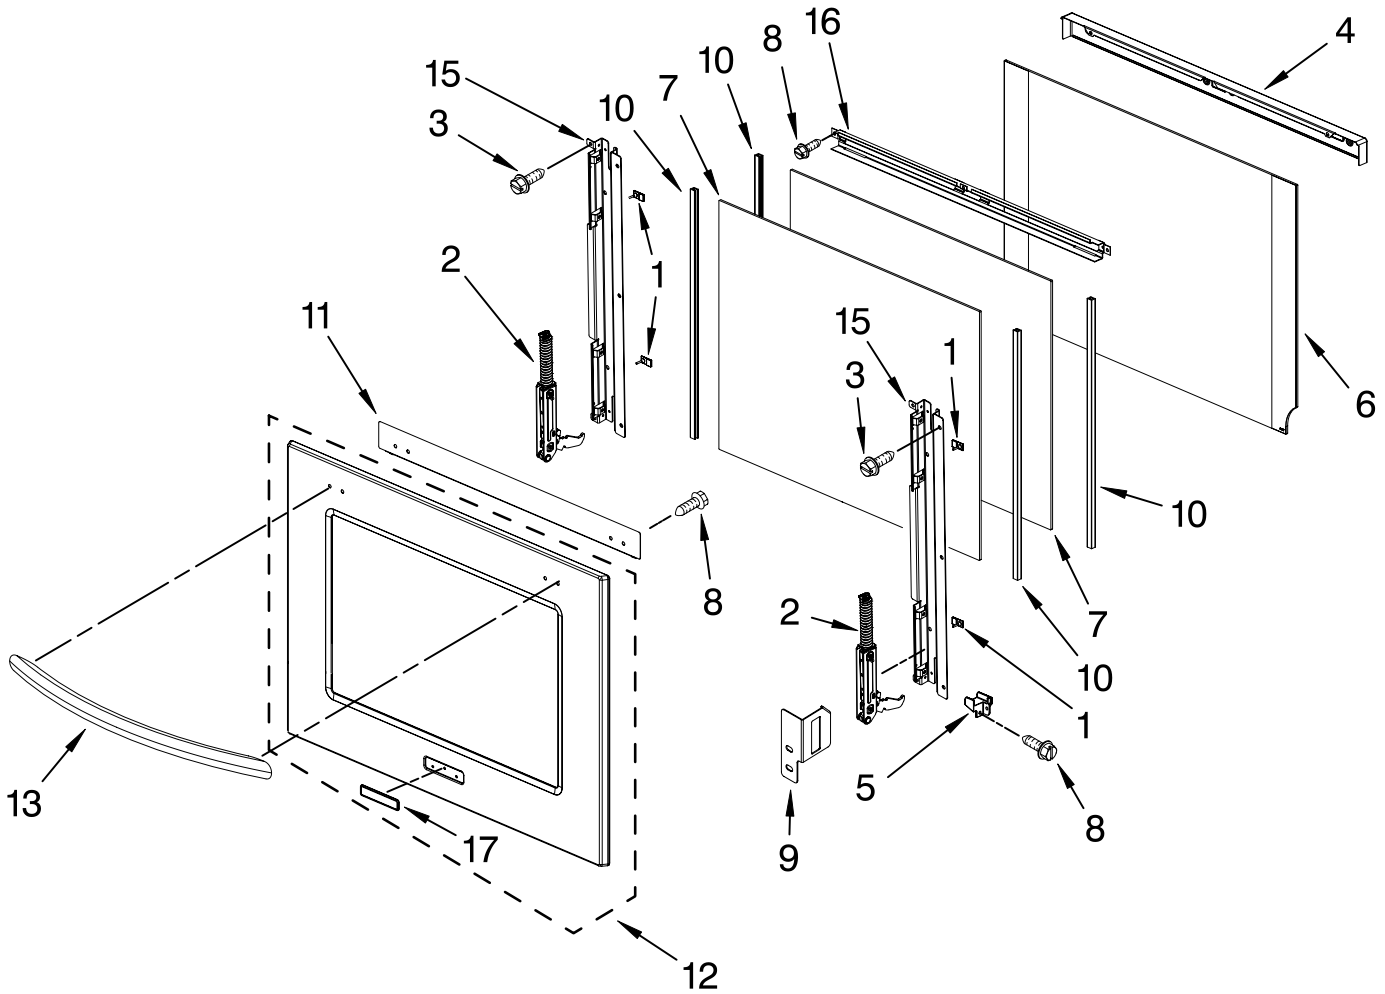

OVEN DOOR PARTS

For Models:KEBS278SSS03

(Stainless)

Illus. No.	Part No.	DESCRIPTION
1	8304522	Bumper, Door
2	W10174288	Hinge, Door (2)
3	3196183	Screw
4	8304580BL	Vent, Door Top
5	8304377	Right Bracket, Door
	8304378	Left
6	8303738BL	Door Liner

Illus. No.	Part No.	DESCRIPTION
7	8303732	Glass, Inner
8	4449743	Screw
9	W10137044	Right Cover, Hinge
	W10137043	Left
10	8304523	Seal
11	8304361BL	Bracket, Handle

Illus. No.	Part No.	DESCRIPTION
12	W10237352	Door Glass, Assembly Lower Includes #17
	W10237353	Door Glass, Assembly Upper No Badge
13	8303775SS	Door Handle
15	8303745BL	Frame,Door Side(2)
16	8303754	Door, Top Bracket
17	8304603SS	Badge

FOR ORDERING INFORMATION REFER TO PARTS PRICE LIST