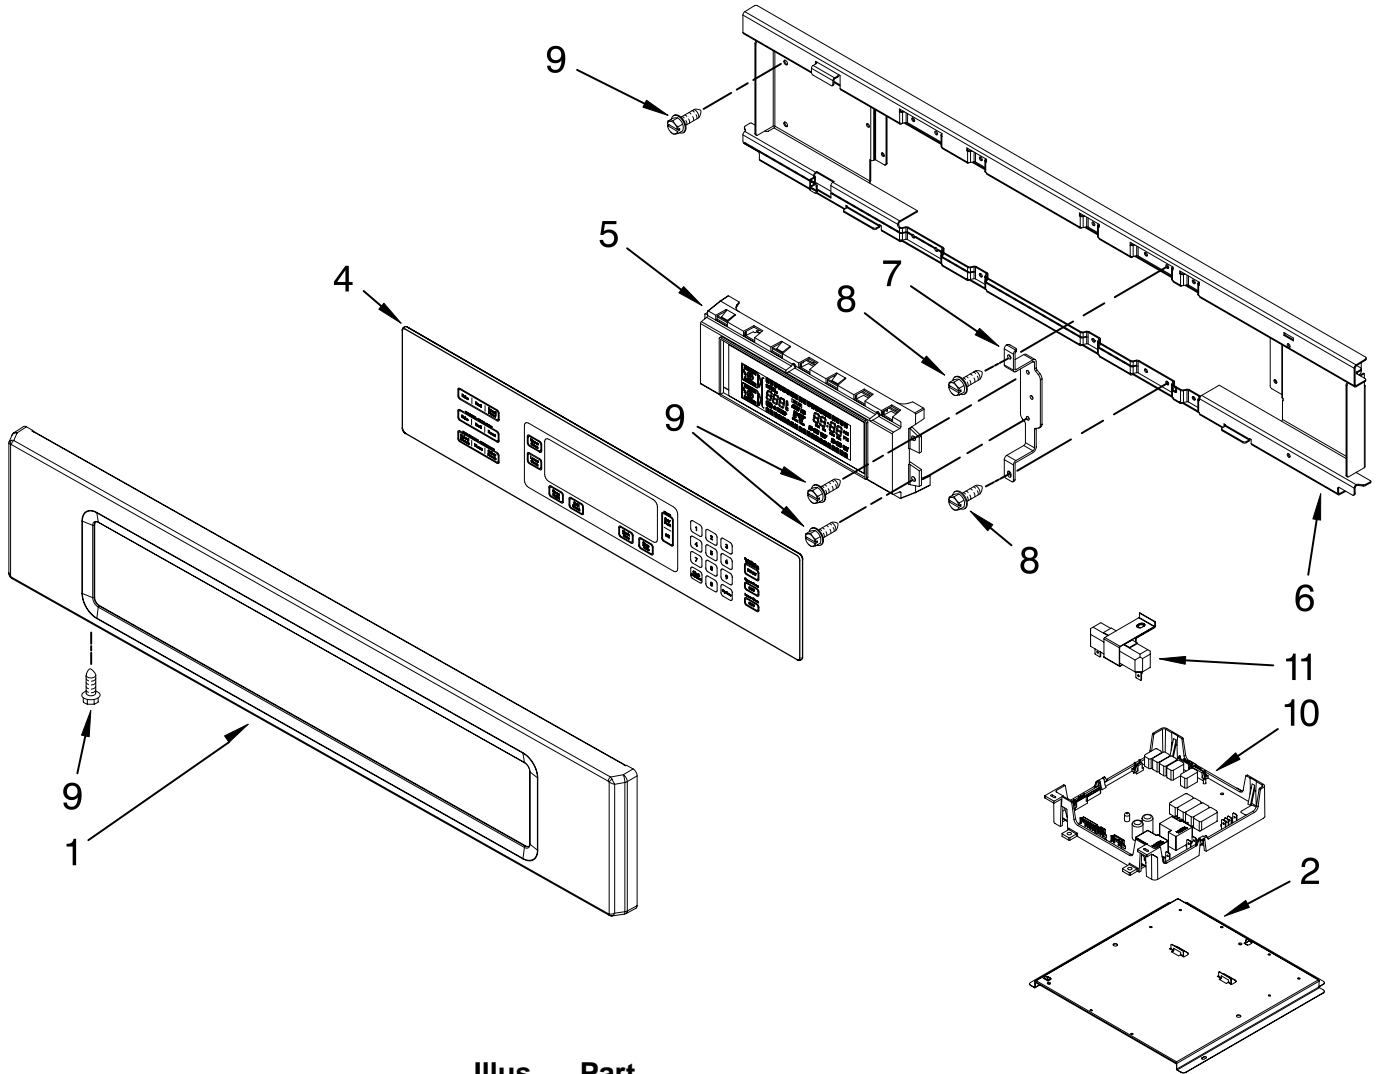

Illus. No.	Part No.	DESCRIPTION
24	4449748	Screw
25	4455641	Side, Chassis
26	8304304	Back, Chassis
27		Liner, Oven (Not serviceable)
28	8304452	Thermal Fuse 105C
29	W10131825	Sensor
30	8303724	Vent, Center
31	8303772	Base, Chassis
32	8304478	Retainer, Gasket
33	8303517	Cover, Back
34	W10216231	Trim, Bottom Vent
35	4448444	Grommet, Mounting Rail
36	3400893	Screw (12)

# CONTROL PANEL PARTS

For Models:KEBS278SSS03  
(Stainless)

Illus. No.	Part No.	DESCRIPTION
1	W10216220	Panel, Control
2	8303687	Support, Appliance Manager
4	8303880	Control Panel, Glass Touch
5	W10172472	User Interface
6	8303720	Backer, Control
7	8303887	Bracket, Enclosure (2)
8	4449154	Screw
9	3400832	Screw
10	W10119142	Appliance Manager
11	8304441	Resistor, Drop