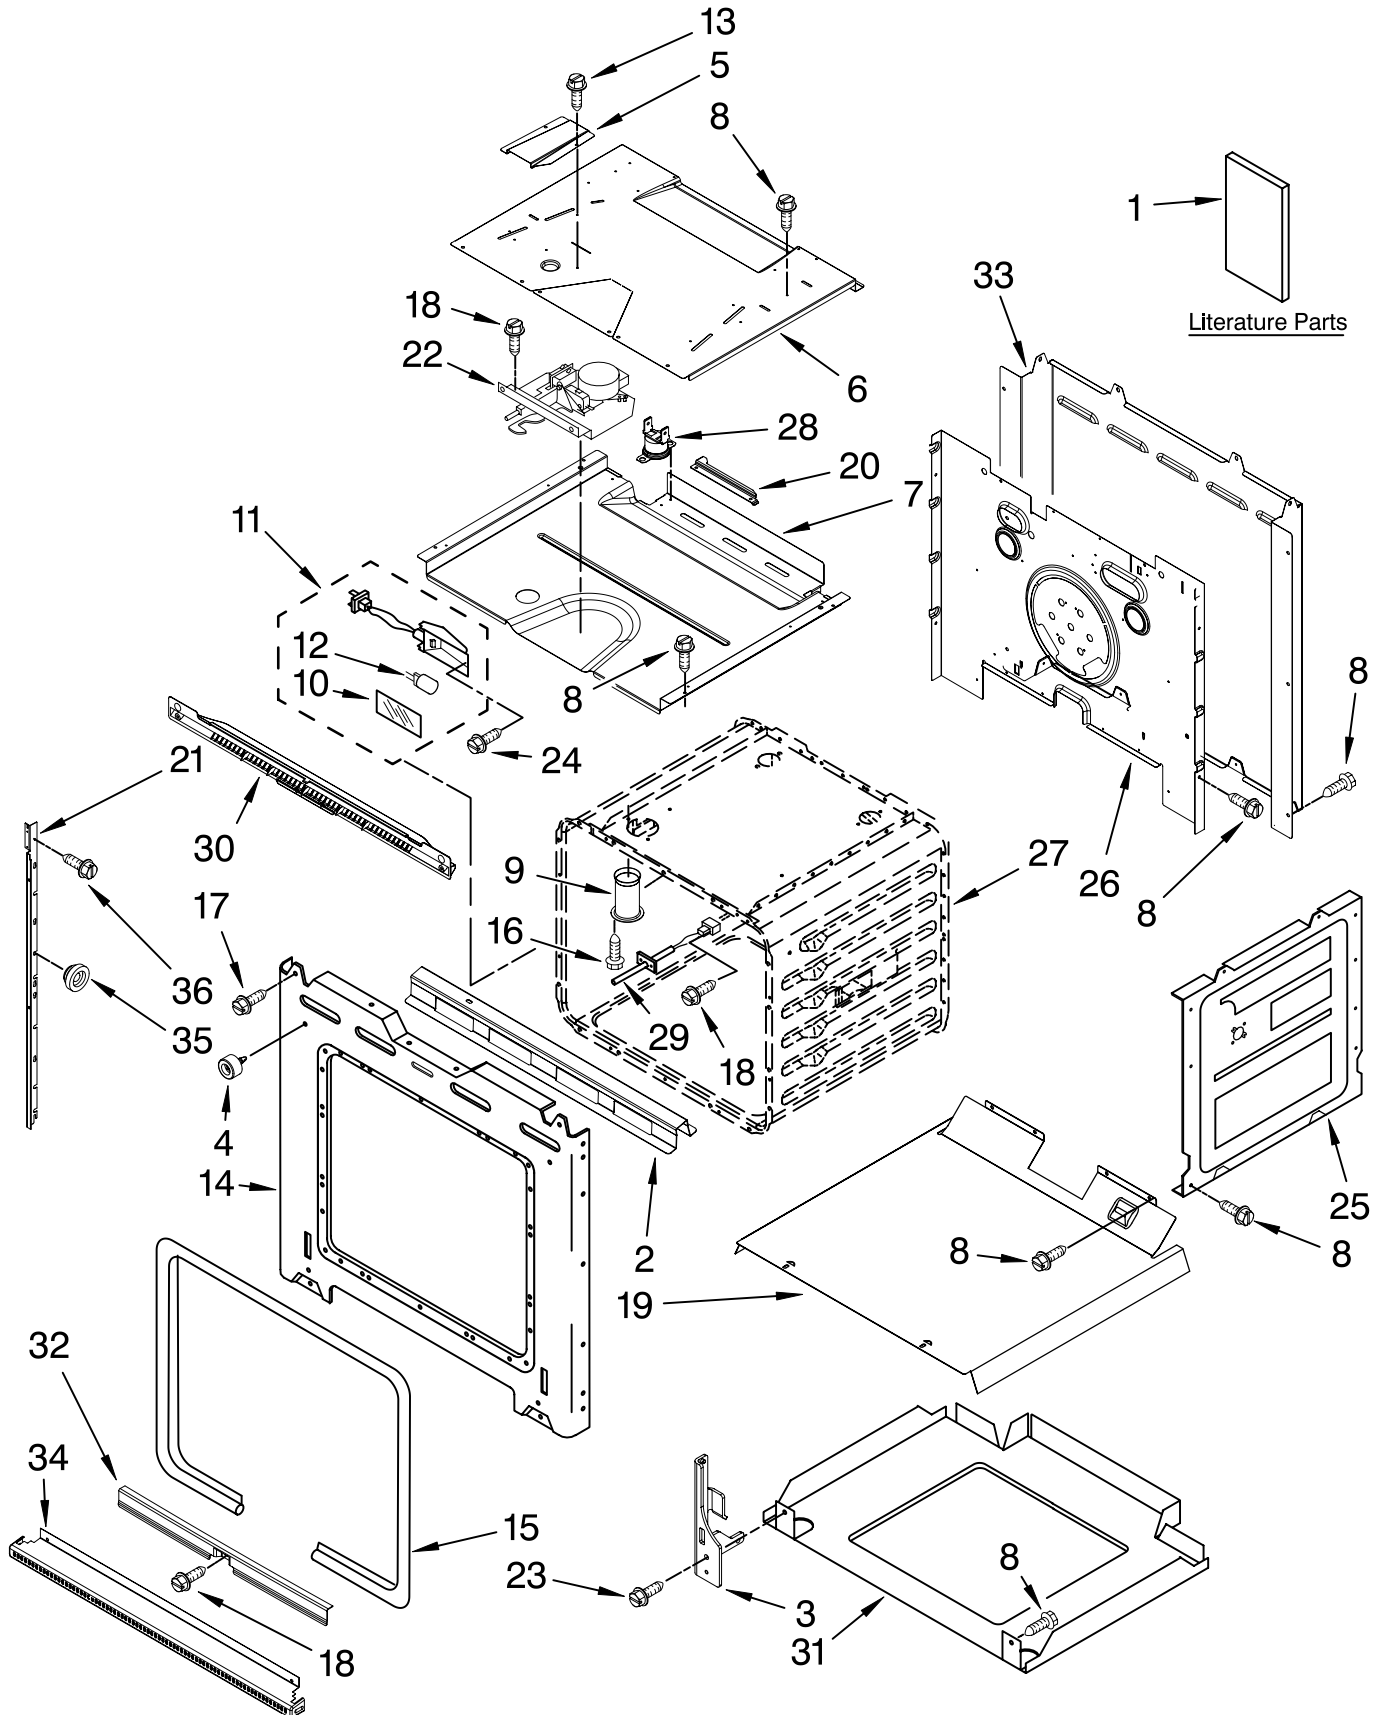

## OVEN PARTS

For Models: KEBS278SSS03  
(Stainless)

27" BUILT-IN ELECTRIC  
DOUBLE OVEN  
THERMAL CONVECTION

FOR ORDERING INFORMATION REFER TO PARTS PRICE LIST

# OVEN PARTS

For Models:KEBS278SSS03  
(Stainless)

Illus. No.	Part No.	DESCRIPTION
1		Literature Parts
	8304336	Installation Instructions
	W10162180	Use & Care Guide Tech Sheet
	W10220954	English
	W10220955	French
	8304335	Easy Set Guide Safer Cooking Tips
	9762761	English
	W10065852	French
2	W10153090	Bracket, Base
3		Hinge Receiver
	4455606	Right
	4455605	Left
4	W10105790	Bumper, Door (2)
5	8303829	Exhaust,Vent Slope
6	W10181198	Divider, Center Vent
7	W10204469	Top Chassis
8	4449809	Screw
9	4452158	Tube, Vent

Illus. No.	Part No.	DESCRIPTION
24	4449748	Screw
25	4455641	Side, Chassis
26	8304304	Back, Chassis
27		Liner, Oven (Not serviceable)
28	8304452	Thermal Fuse 105C
29	W10131825	Sensor
30	8303724	Vent, Center
31	8303772	Base, Chassis
32	8304478	Retainer, Gasket
33	8303517	Cover, Back
34	W10216231	Trim, Bottom Vent
35	4448444	Grommet, Mounting Rail
36	3400893	Screw (12)