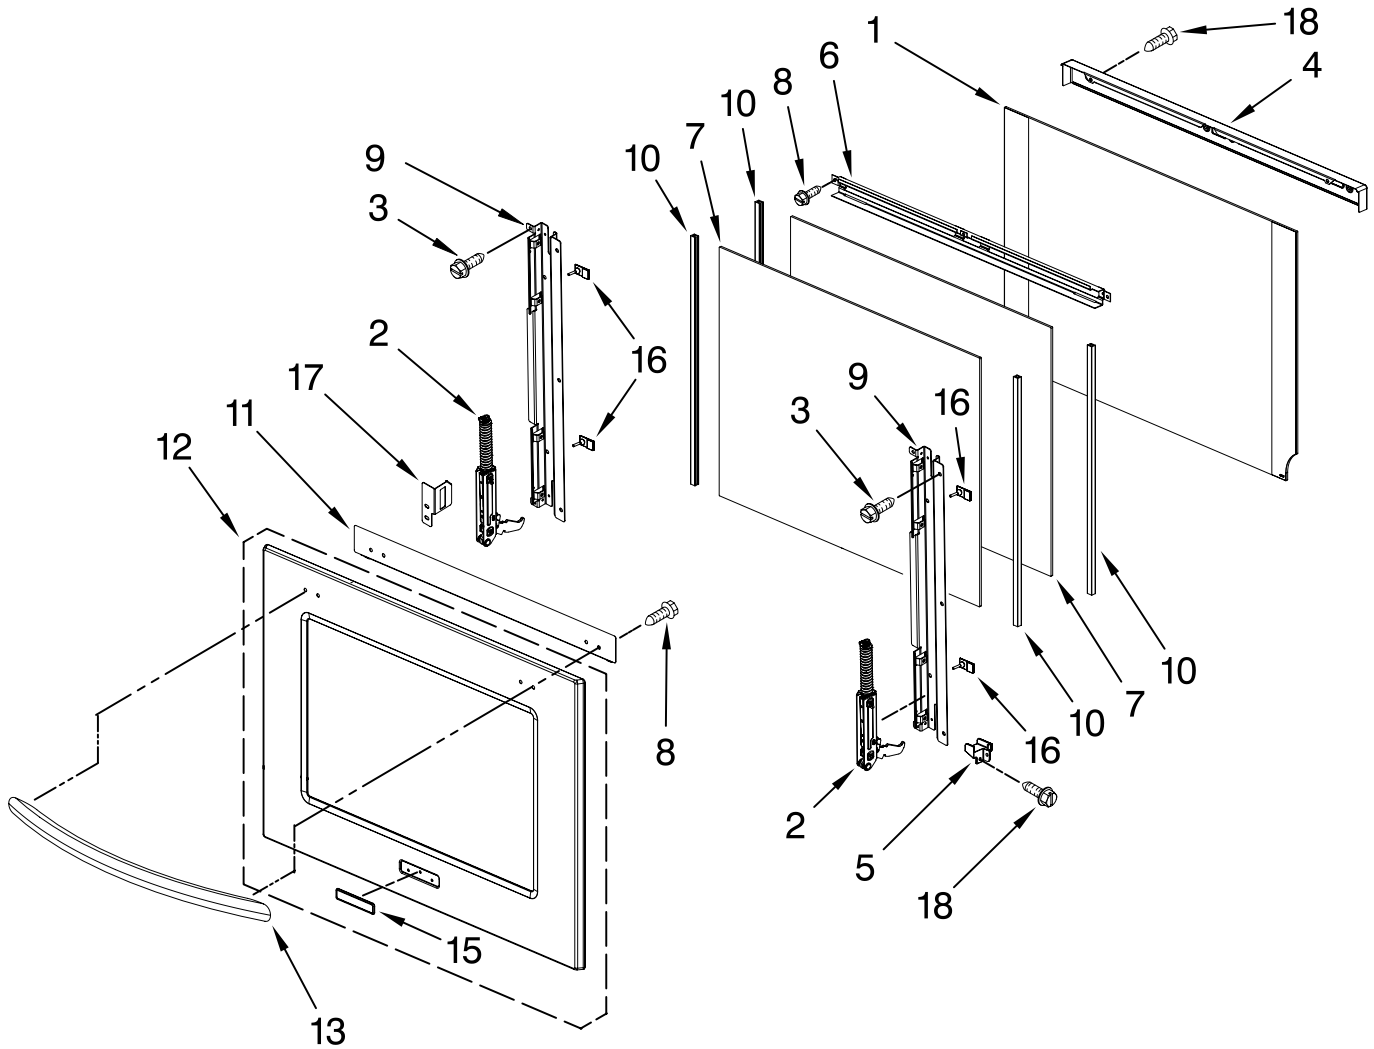

**FOLLOWING PARTS
NOT ILLUSTRATED**

INSULATION

8303965 Insulation, Wrap
W10141379 Insulation, Back

CONTROL PANEL PARTS

For Models: KEBU208SSS03
(Stainless)

Illus. No.	Part No.	DESCRIPTION
------------	----------	-------------

FOR ORDERING INFORMATION REFER TO PARTS PRICE LIST

OVEN DOOR PARTS

For Models: KEBU208SSS03
(Stainless)

Illus. No.	Part No.	DESCRIPTION
1	8303737BL	Door Liner
2	W10174285	Hinge, Door (2)
3	3196183	Screw
4	8304581BL	Vent, Door Top
5	8304377	Bracket, Door Right
	8304378	Left
6	8303746	Door, Top Bracket
7	8303731	Glass, Inner
8	4449743	Screw