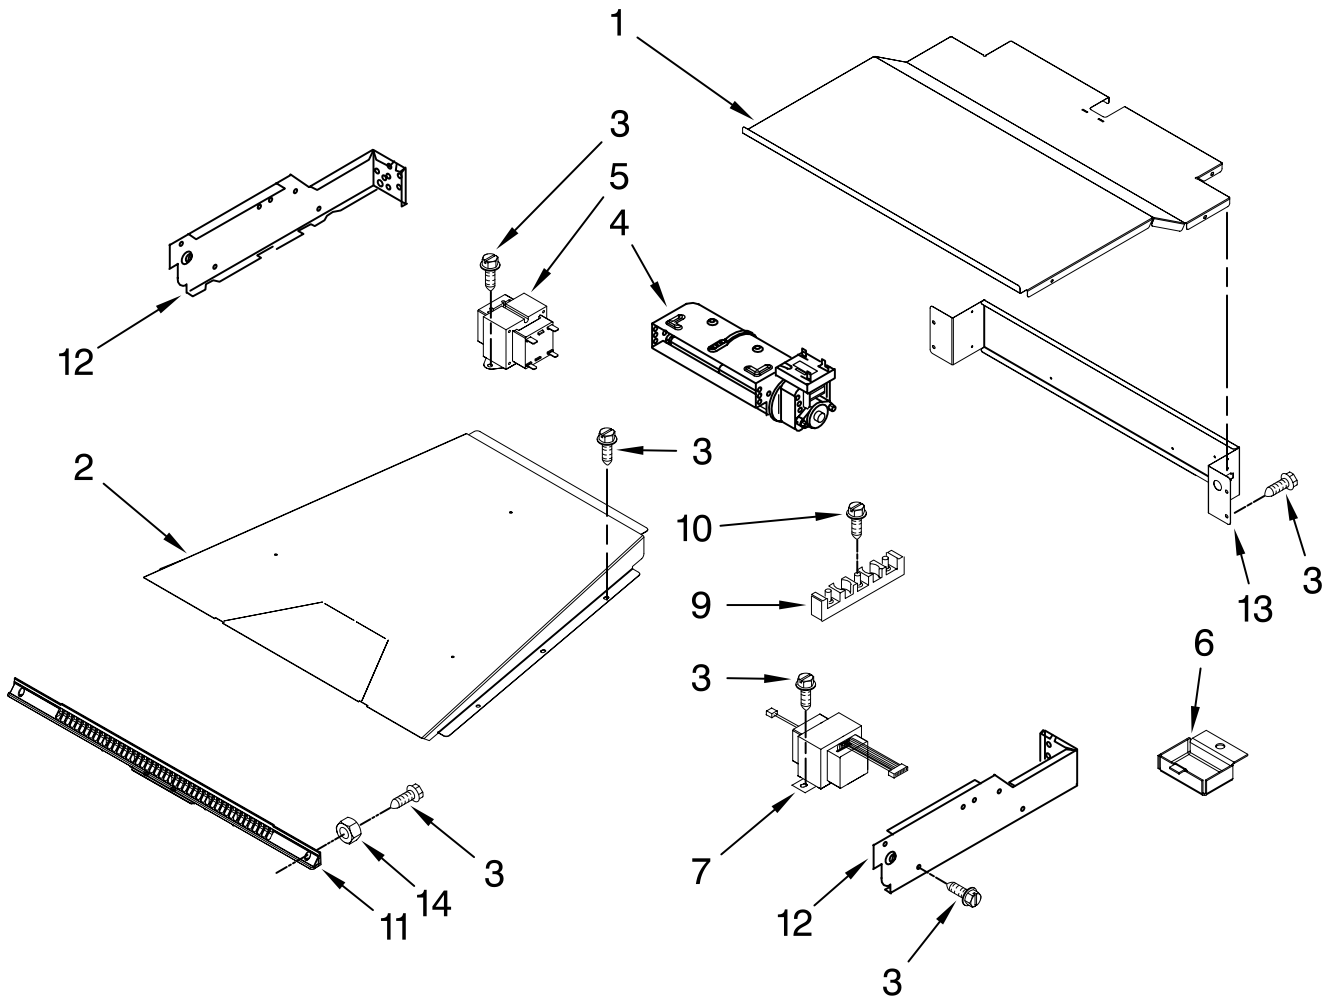

TOP VENTING PARTS

For Models: KEBU208SSS03
(Stainless)

Illus. No.	Part No.	DESCRIPTION

1	8304219	Cover, Top
2	8304643	Duct, Air Outlet
3	4449809	Screw
4	8303972	Blower
5	9760588	Transformer, Lights
6	8285593	Connector, Cover
7	9762885	Transformer, Control
9	4449868	Block, Terminal
10	3400080	Screw
11	8303684	Vent, Control Panel
12	8303518	Side, Control Top Right
	8304255	Left
13	8303520	Back, Control
14	4450118	Nut

FOR ORDERING INFORMATION REFER TO PARTS PRICE LIST