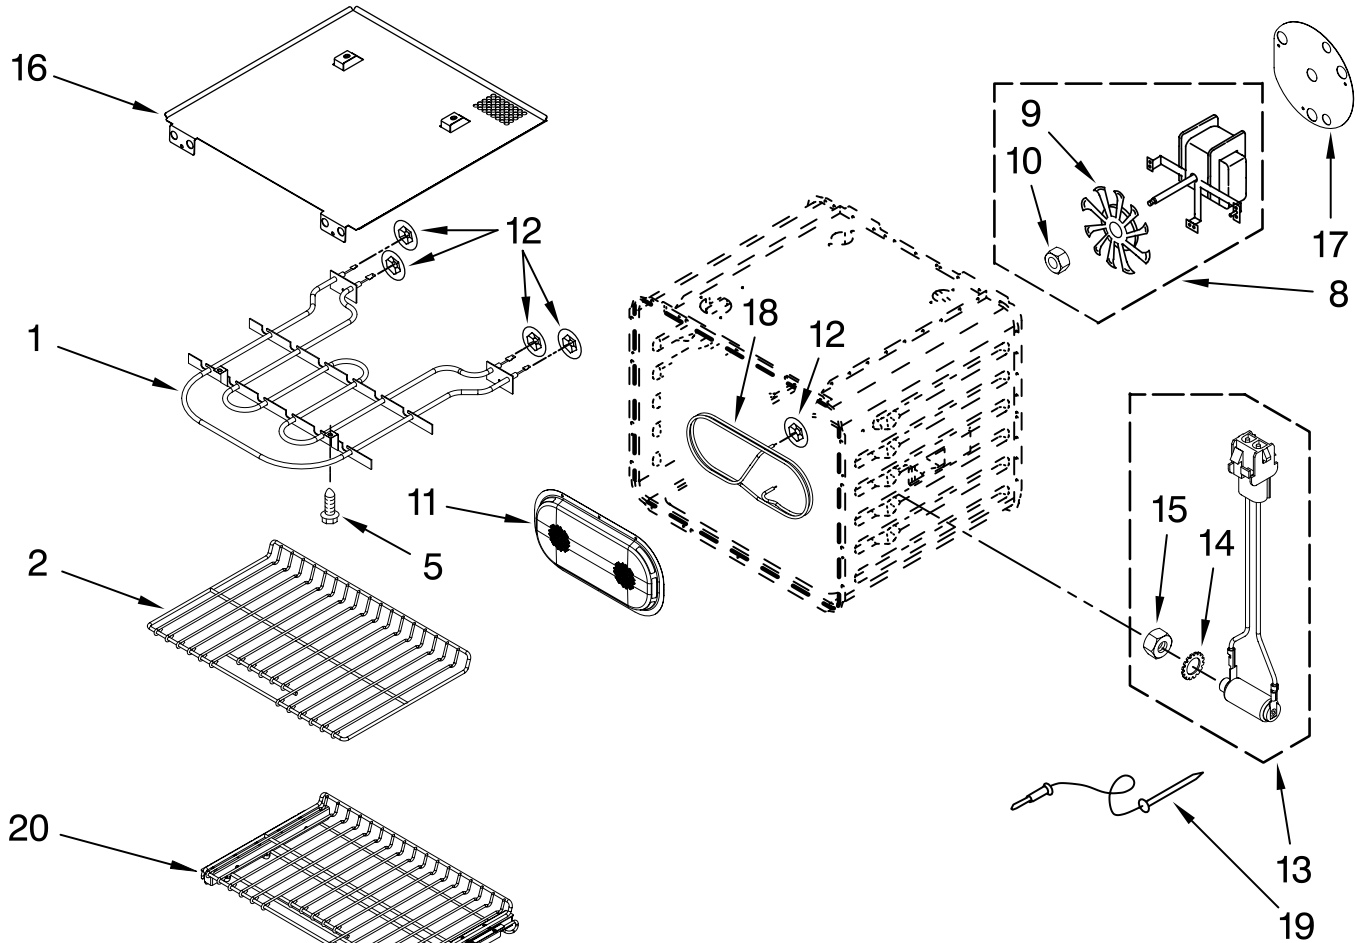

FOR ORDERING INFORMATION REFER TO PARTS PRICE LIST

OVEN DOOR PARTS

For Models: KEBU208SSS03
(Stainless)

Illus. No.	Part No.	DESCRIPTION
1	8303737BL	Door Liner
2	W10174285	Hinge, Door (2)
3	3196183	Screw
4	8304581BL	Vent, Door Top
5	8304377	Bracket, Door Right
	8304378	Left
6	8303746	Door, Top Bracket
7	8303731	Glass, Inner
8	4449743	Screw

FOR ORDERING INFORMATION REFER TO PARTS PRICE LIST

INTERNAL OVEN PARTS

For Models: KEBU208SSS03
(Stainless)

Illus. No.	Part No.	DESCRIPTION
1	9760774	Element, Broil
2	8303841	Rack, Oven
3	9760768	Element, Bake
4	4455037	Tray, Bake
5	4449154	Screw
6	4450039	Cover, Bake Tray
7	4449809	Screw
8	W10116228	Motor, Convection Fan
9	W10116351	Blade, Fan
10	W10116349	Nut
11	W10141211	Cover, Fan
12	3400968	Nut
13	W10150011	Jack, Meat Probe
14	9755547	Lockwasher
15	9755546	Locknut
16	8304602	Shield, Broil
17	W10153105	Plate, Mounting Convection Fan
18	W10116434	Element, Convection
19	9755542	Probe, Temperature
20	W10208155	Oven Rack (Sliding)