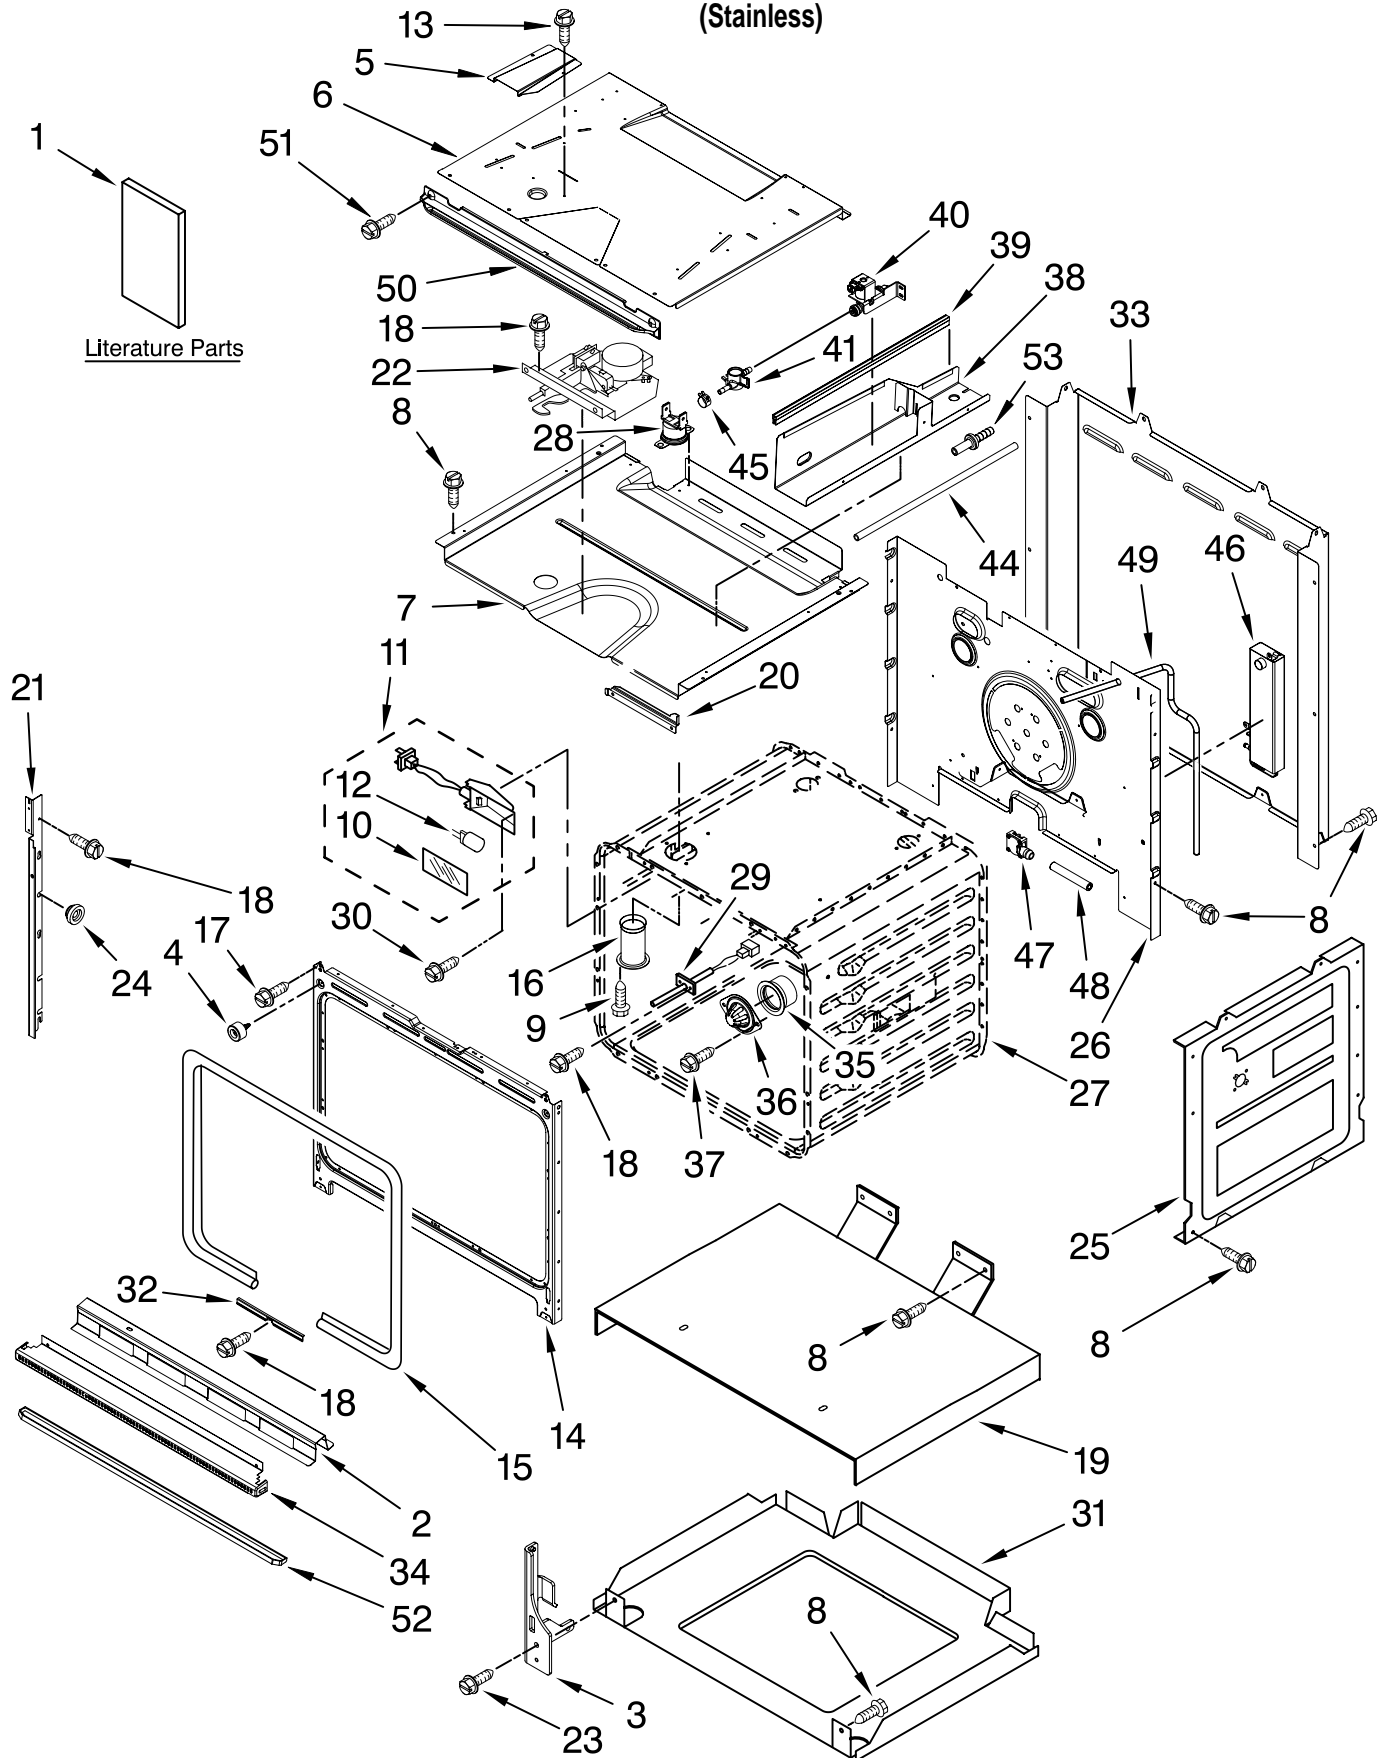

For Models: KEBU208SSS03
(Stainless)

FOR ORDERING INFORMATION REFER TO PARTS PRICE LIST

OVEN PARTS

For Models: KEBU208SSS03
(Stainless)

Illus. No.	Part No.	DESCRIPTION	Illus. No.	Part No.	DESCRIPTION	Illus. No.	Part No.	DESCRIPTION
1		Literature Parts	16	4452158	Tube, Vent	39	W10077010	Gasket, Enclosure
	W10140563	Installation Instructions	17	4449040	Screw	40	W10140897	Valve, Solenoid
	W10162200	Use & Care Guide	18	3400893	Screw	41	W10076760	Sensor, Conductivity
		Tech Sheet	19	4451478	Support, Insulation			Slip Fit
	8304551	English	20	W10169348	Bracket, Thermostat	44		Tubing
	8304552	French	21		Mounting Rail, Side		W10051580	Lower, Clear
	W10138788	Easy Set Guide		8303677BL	Right		W10119541	Upper, Yellow
		Safer Cooking Tips		8303678BL	Left	45	9761146	Clamp, Crimp (6)
	9762761	English	22	W10195935	Latch, Mortorized	46	9758598	Boiler Assembly (2)
	W10065852	French	23	4449743	Screw	47	W10194453	Switch, Pressure (2)
2	W10153090	Bracket, Base	24	4448444	Mounting Grommet, Rail (6)	48	W10076930	Hose (2) (includes clamp)
3		Hinge Receiver	25	4455641	Side, Chassis	49	W10142627	Tubing
	4455606	Right	26	W10153104	Back, Chassis	50	W10133473	Center, Vent
	4455605	Left	27		Liner, Oven (Not serviceable)	51	4450038	Screw
4	W10105790	Bumper, Door (2)	28	8304452	Thermal Fuse	52	W10133474	Basin, Bottom Vent
5	8303829	Exhaust, Vent Slope	29	W10131825	Sensor	53	W10076950	Stem, Tube to Clear Hose
6	W10181196	Divider, Vent	30	4449748	Screw			
7	W10204470	Top Chassis	31	8303516	Base, Chassis			
8	4449809	Screw	32	W10153361	Retainer, Gasket			
9	3196176	Screw	33	8303517	Cover, Back			
10	4452163	Lens, Light	34	W10237368	Trim, Bottom Vent			
11	4448972	Oven Light, Assembly	35	9758597	Orifice, Boiler Slip Fit			
12	4452164	Bulb, Light	36	W10153098	Cover, Boiler Orifice			
13	3400832	Screw	37	4449154	Screw			
14	W10115861	Frame, Front	38	W10150077	Enclosure			
15	8304493	Gasket, Door						