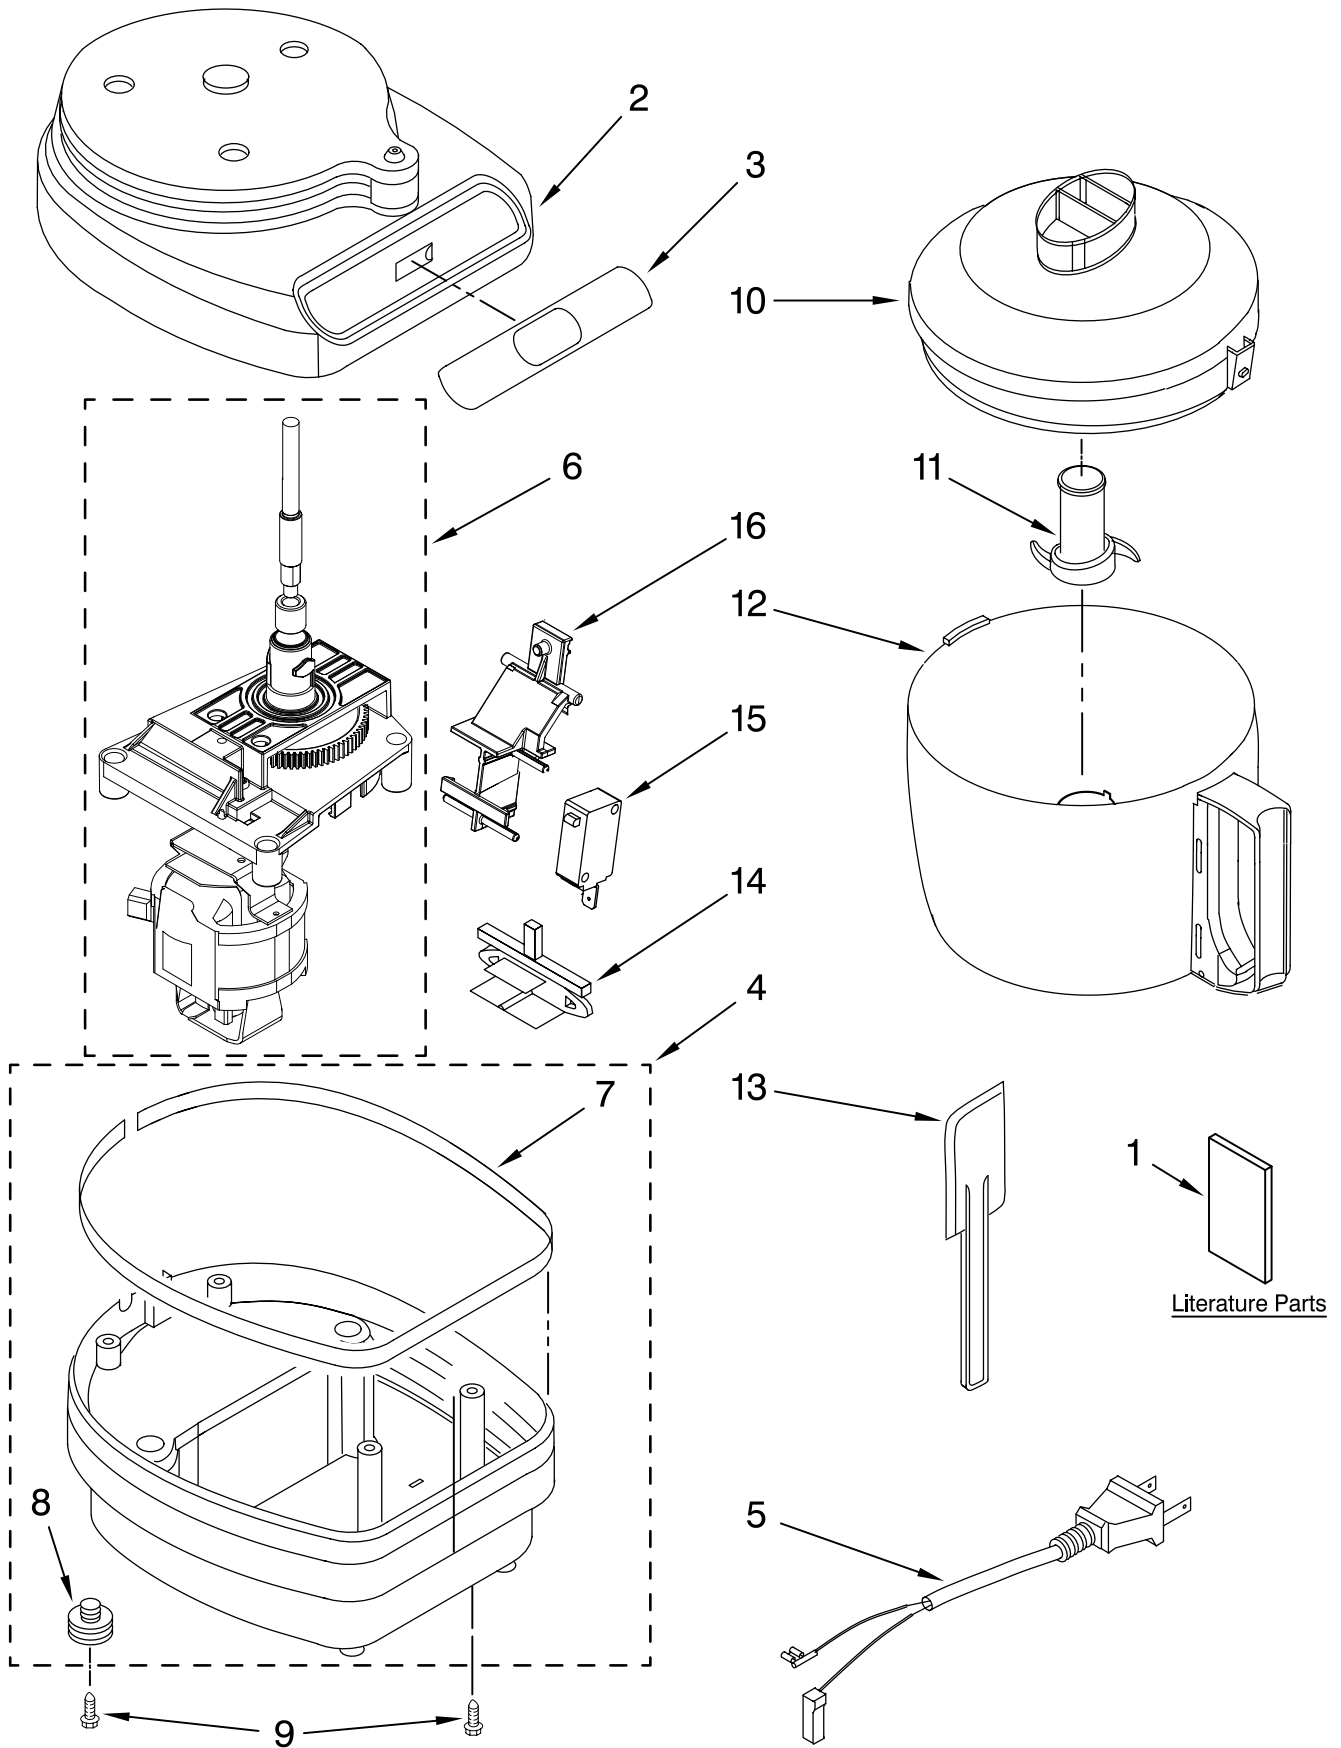

PARTS LIST

for

KitchenAid®

3 CUP FOOD CHOPPER

MODELS:

KFC3100WH2 (White)
KFC3100BU2 (Cobalt Blue)
KFC3100ER2 (Empire Red)
KFC3100OB2 (Onyx Black)
KFC3100CR2 (Chrome)
KFC3100BW2 (Blue Willow)
KFC3100PK2 (Pink)
4KFC3100WH2 (White)
4KFC3100BU2 (Cobalt Blue)
4KFC3100ER2 (Empire Red)
4KFC3100OB2 (Onyx Black)
4KFC3100CR2 (Chrome)

FOR CUSTOMER SATISFACTION ALWAYS USE
FACTORY SPECIFICATION PARTS

MOTOR AND HOUSING PARTS

For Models: KFC3100__2, 4KFC3100__2

FOR ORDERING INFORMATION REFER TO PARTS PRICE LIST

MOTOR AND HOUSING PARTS

For Models: KFC3100__2, 4KFC3100__2

Illus. No.	Part No.	DESCRIPTION
1		Literature Parts
	8212295	Use & Care Guide, Trilingual
	8212153	Repair Parts List
2		Upper Housing
	8211769	White
	8211789	Empire Red
	8211792	Cobalt Blue
	8211795	Onyx Black
	8211797	Chrome
	8212292	Blue Willow
	W10158527	Pink
3		Overlay
	8211768	White
	8211788	Empire Red
	8211791	Cobalt Blue
	8211794	Onyx Black & Chrome Models
	8212293	Blue Willow
	W10158636	Pink
4		Base
	8211771	White
	8211790	Empire Red
	8211793	Cobalt Blue
	8211796	Onyx Black
	8211798	Chrome
	8212294	Blue Willow
	W10158528	Pink
5		Cord, Power
	8211778	White
	8211799	Black
6	8211777	Motor Assembly
7	8211785	Band, Trim
8	8211772	Foot
9	8211770	Screw
10	8211775	Lid
11	8211773	Blade Assembly
12	8211774	Bowl Assembly
13	8211787	Spatula
14	8211781	Plate, Backing (Pulse Switch)
15	8211782	Switch, Micro
16	8211783	Mount, Micro Switch