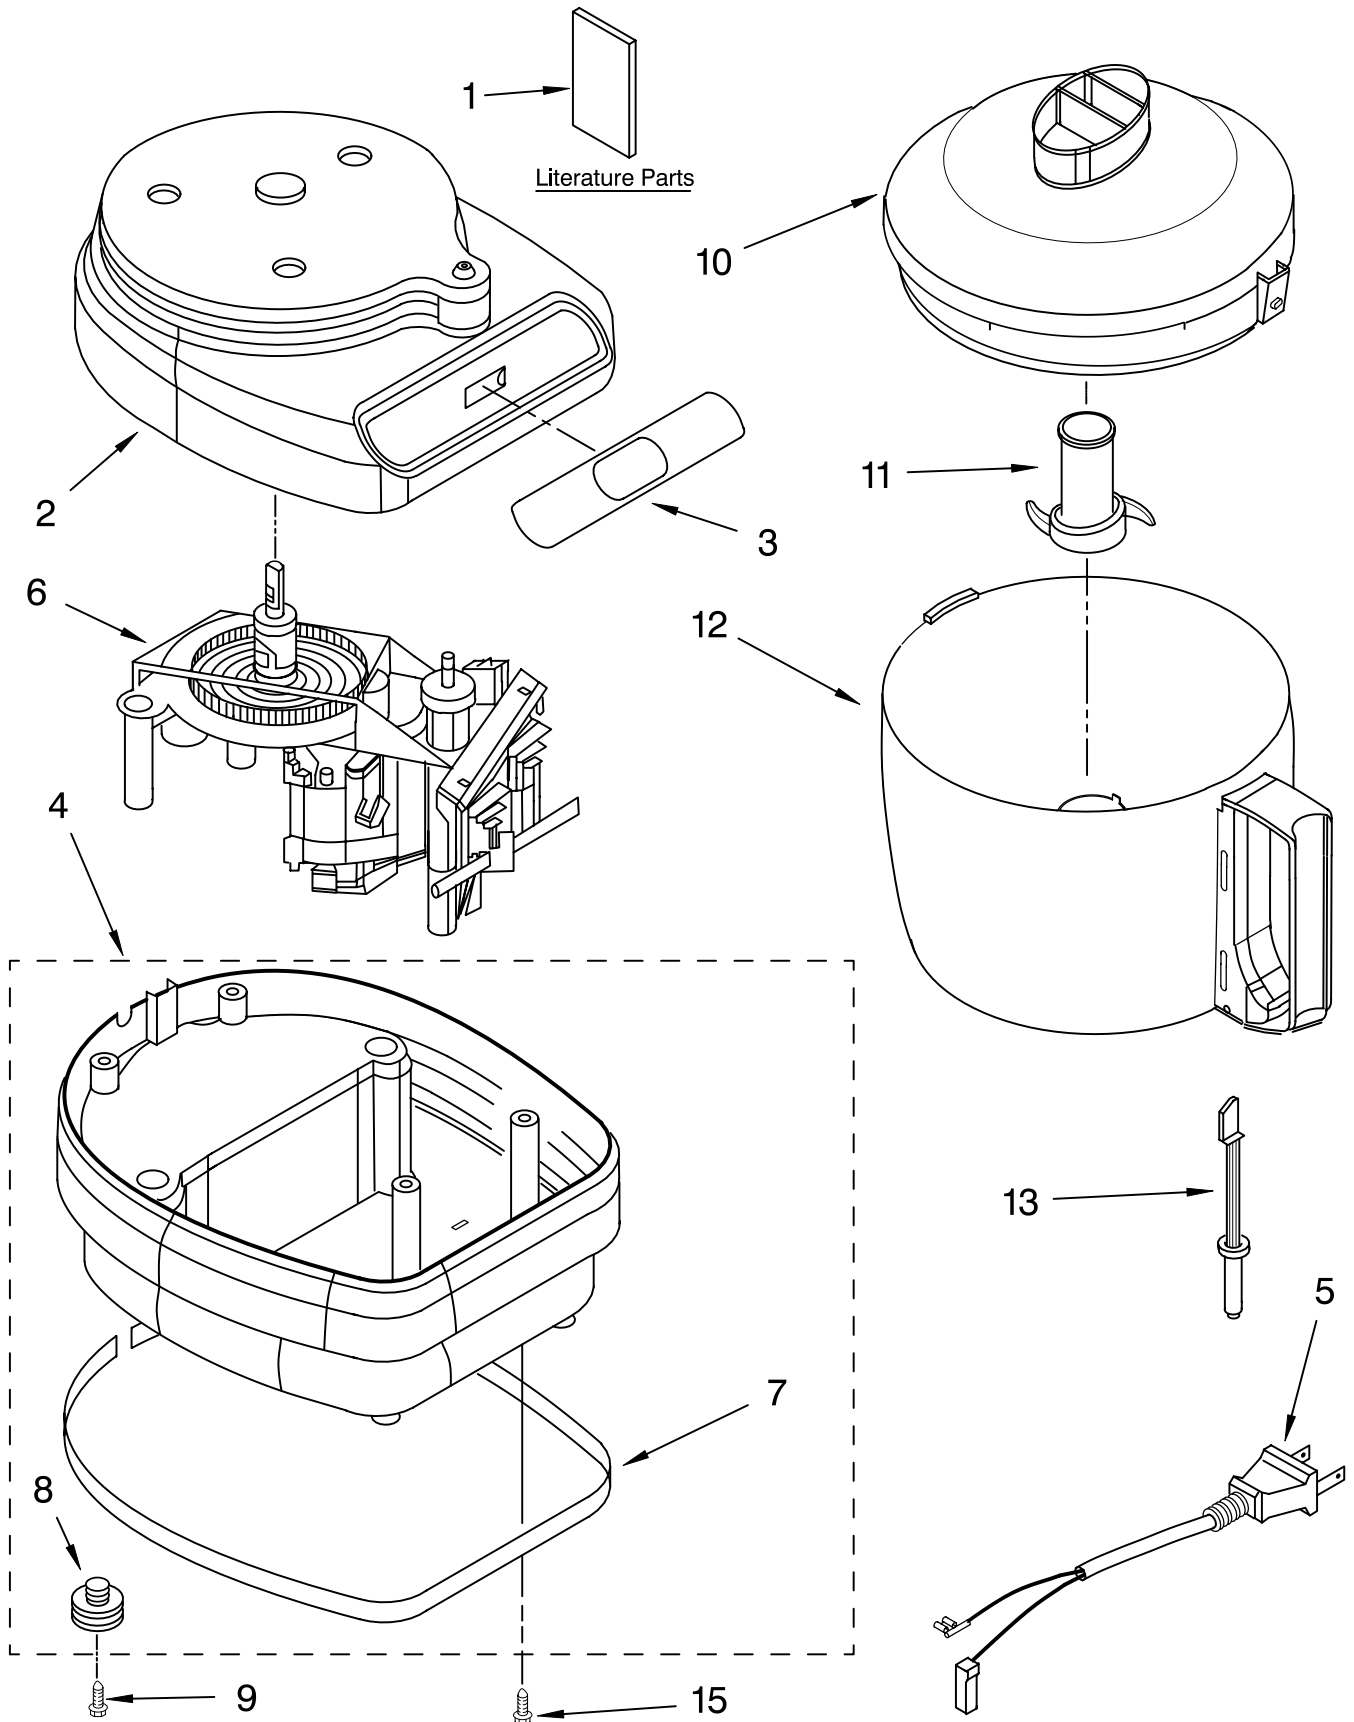

PARTS LIST

for

KitchenAid®

VARIATIONS
OF

Model No.

KFC3100

FOOD CHOPPER

FOR CUSTOMER SATISFACTION ALWAYS USE
FACTORY SPECIFICATION PARTS

MOTOR AND HOUSING PARTS

For Models: KFC3100WH, KFC3100BI, KFC3100BU, KFC3100ER, KFC3100OB

MOTOR AND HOUSING PARTS

For Models: KFC3100WH, KFC3100BI, KFC3100BU, KFC3100ER, KFC3100OB

Illus. No.	Part No.	DESCRIPTION
1		Literature Parts
	LIT8204527	Owners Manual
	LIT8204526	Parts List
2		Upper Housing
	4176667	White
	4176677	Empire Red
	4176680	Cobalt Blue
	4176683	Onyx Black
	4176687	Biscuit
3		Overlay
	4176668	White
	4176678	Empire Red
	4176681	Cobalt Blue
	4176684	Onyx Black
	4176688	Biscuit
4		Base
	4176669	White
	4176679	Empire Red
	4176682	Cobalt Blue
	4176685	Onyx Black
	4176689	Biscuit
5		Power Cord
	4176670	White
	4176686	Black
6	4176671	Motor
7	4176672	Trim Band
8	4176464	Foot
9	4176400	Screw
10	4176673	Lid
11	4176674	Blade
12	4176675	Bowl
13	4176676	Handle, Bowl