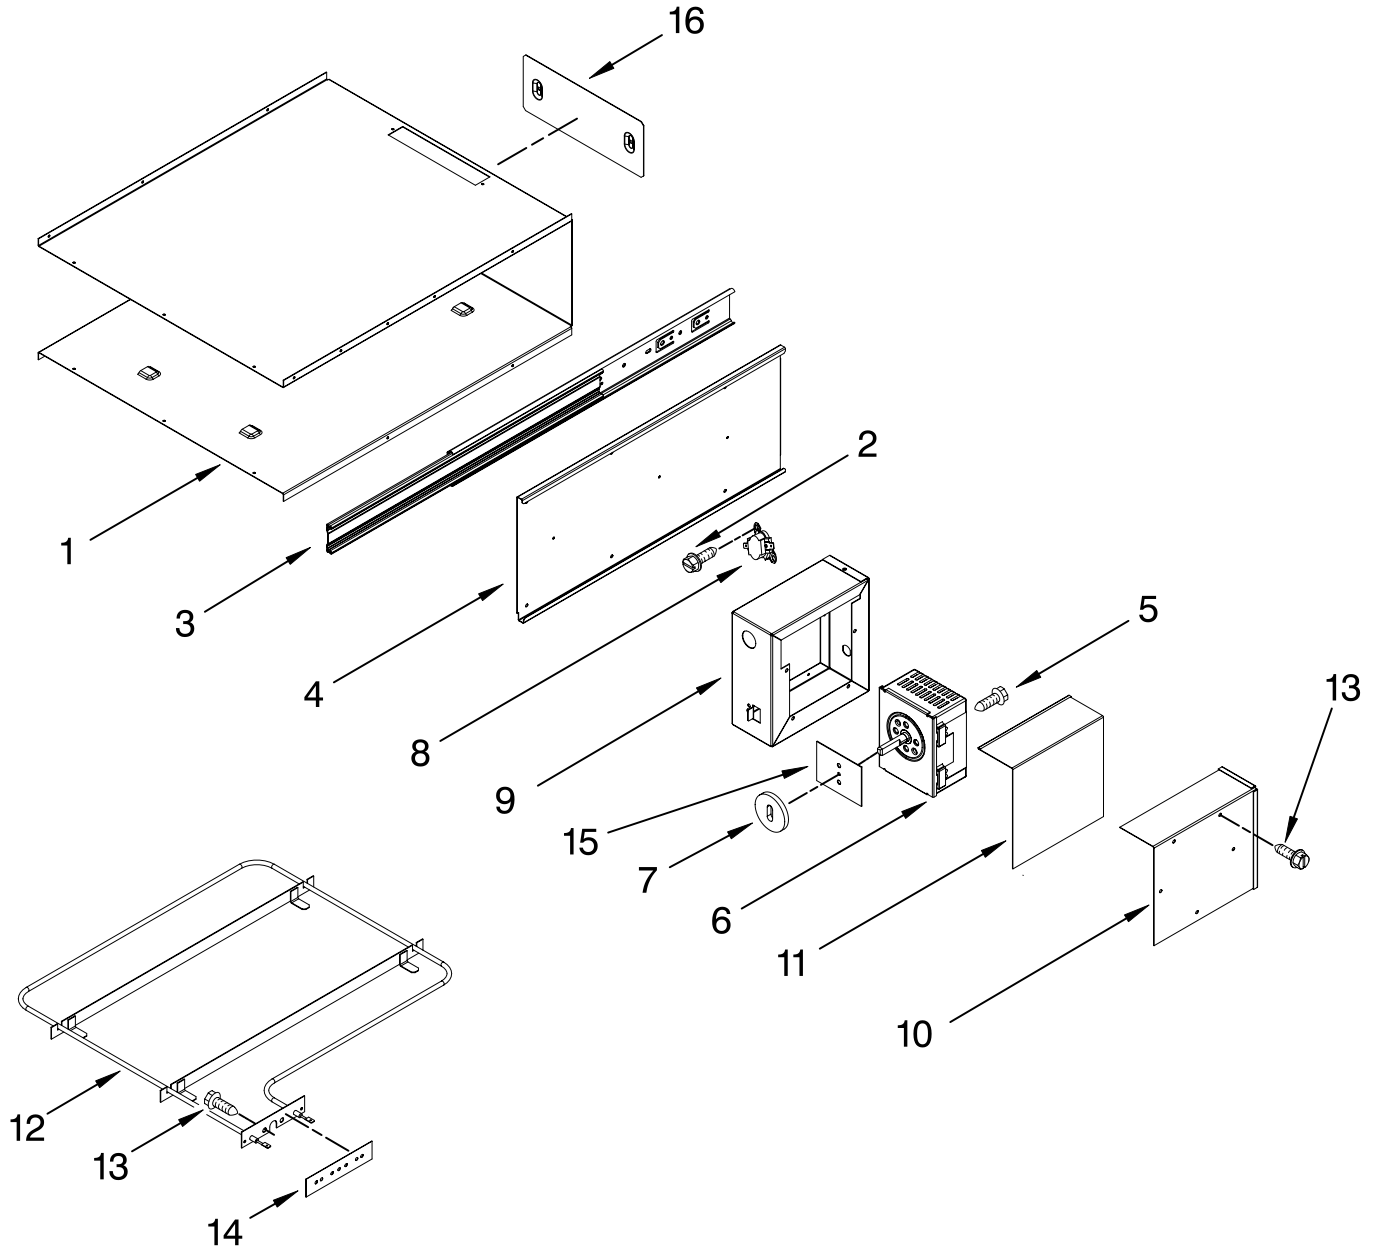

INTERNAL WARMING DRAWER PARTS

For Models: KEWS105SSS00, KEWS105SPA00
(Stainless) (Panel Ready)

FOR ORDERING INFORMATION REFER TO PARTS PRICE LIST

INTERNAL WARMING DRAWER PARTS

For Models: KEWS105SSS00, KEWS105SPA00
(Stainless) (Panel Ready)

Illus. No.	Part No.	DESCRIPTION
1	9762305	Wrapper
2	313806	Screw (1)
3	9762346	Slide Assembly
4		Wall
	9762307	Right
	9762308	Left
5	311865	Screw
6	W10121337	Control
7	W10117362	Gasket, Control
8	9763126	Thermal Fuse
9	9763122	Enclosure, Electric
10	9763121	Cover, Enclosure
11	W10117363	Gasket, Enclosure
12	9762329	Element, Heating
13	3196537	Screw
14	W10118049	Seal, Heating Element
15	W10118113	Seal, Switch
16	W10118073	Heat Shield

FOLLOWING PARTS NOT ILLUSTRATED

WIRING HARNESS PARTS

W10080110	Harness, Wire (Main)
W10080120	Power Cord
9762347	Sensor, Sealed
4452601	Strain Relief
4450800	Screw, Ground (Power Cord)
8537055	Stainless Cleaner

ACCESSORY PARTS

	Front Panel Assembly, Includes Handle & Badge
8212671	Black
8212672	White

FOR ORDERING INFORMATION REFER TO PARTS PRICE LIST