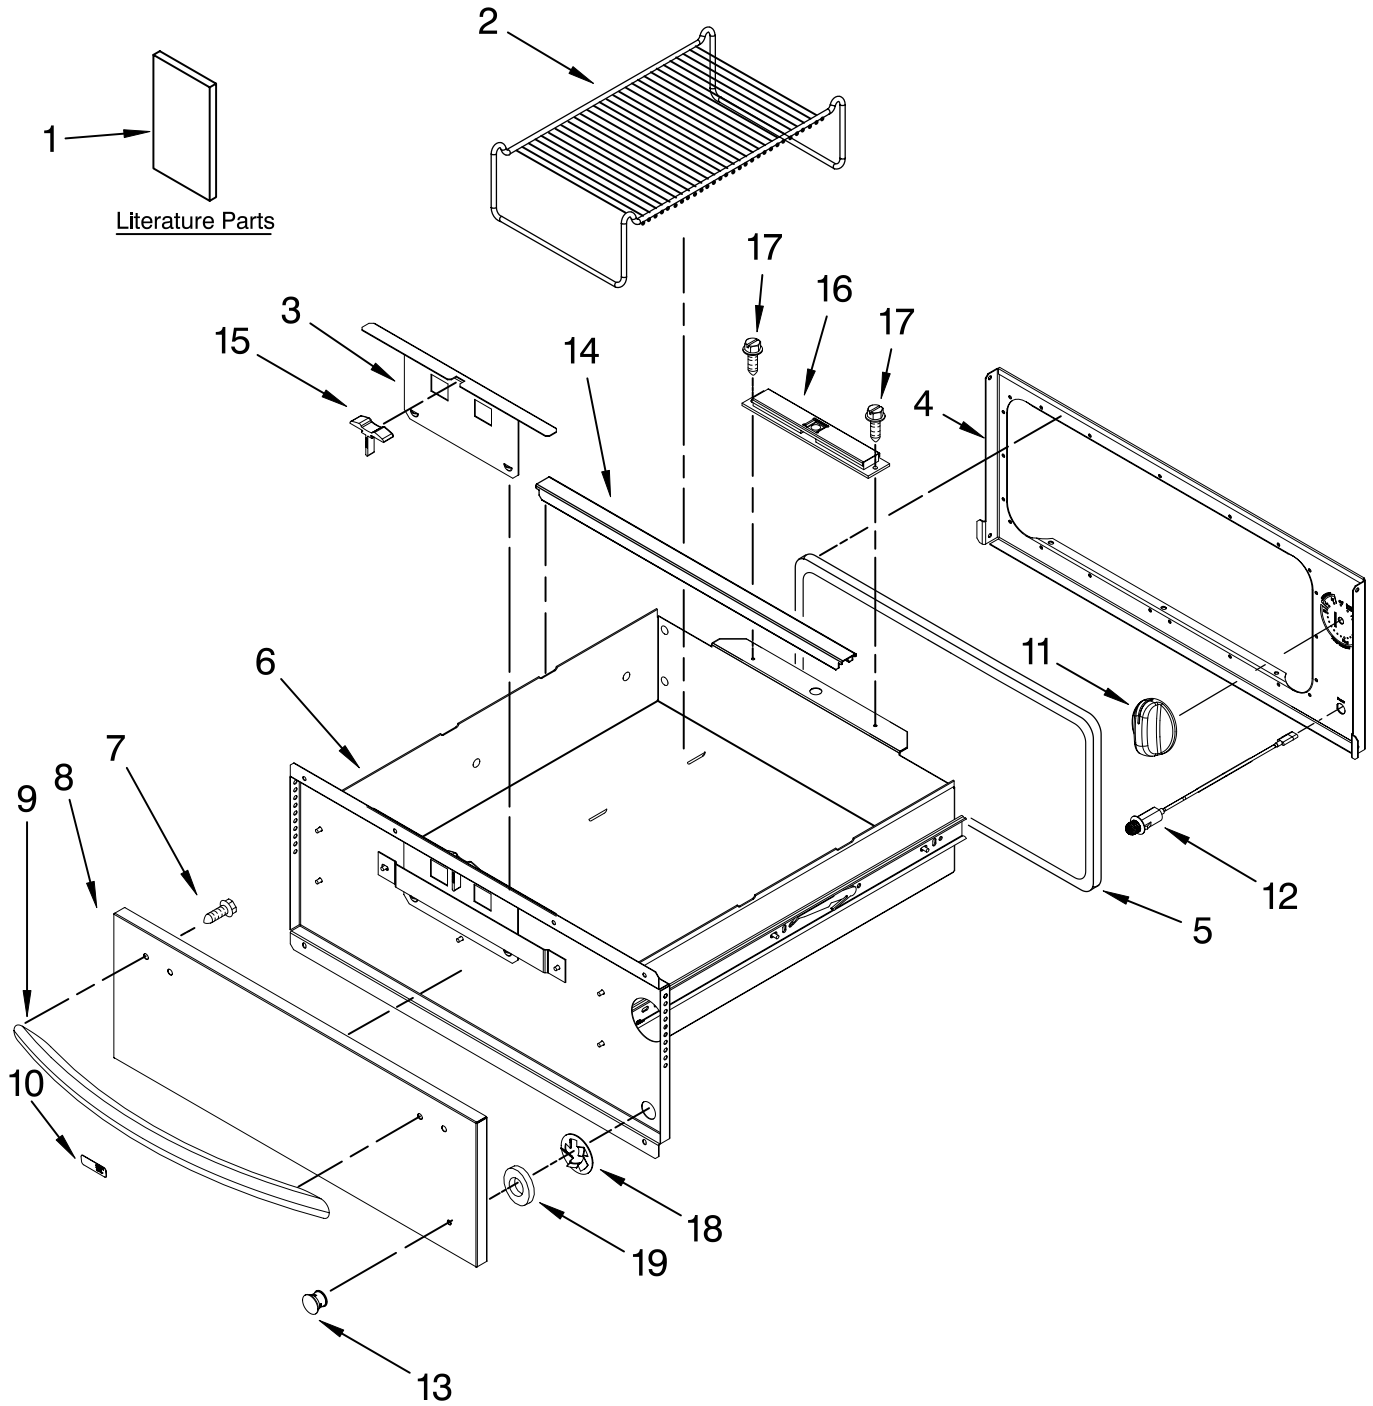

CONTROL, DOOR AND DRAWER PARTS

For Models: KEWS105SSS00, KEWS105SPA00
(Stainless) (Panel Ready)

30" ELECTRIC
BUILT-IN
WARMING DRAWER

KitchenAid®

FOR ORDERING INFORMATION REFER TO PARTS PRICE LIST

CONTROL, DOOR AND DRAWER PARTS

For Models: KEWS105SSS00, KEWS105SPA00
(Stainless) (Panel Ready)

<u>Illus. No.</u>	<u>Part No.</u>	<u>DESCRIPTION</u>
1		Literature Parts
	W10064720	Tech Sheet
	9763141	Use & Care Guide
	9763140	Installation Instructions
2	8273277	Rack, Warming
3	W10111385	Slide, Vent
4	W10111383	Panel, Front
5	9762315	Gasket, Drawer
6	9763646	Drawer Assembly
7	4449743	Screw
8	9762327	Door, Panel Stainless Only
9	8303774SS	Handle, Drawer Stainless Only
10	9763444SS	Badge Stainless Only
11	4455984	Knob, Thermostat
12	W10080130	Light, Indicator
13		Lens, Light
	4456314	Stainless
	9763644	Custom Wood, Panel Only
14	9762339	Rail, Pan (2)
15	9763125	Grip, Vent
16	W10035910	Magnet
17	3196537	Screw (2)
18	4456862	Clip, Lens Retainer
19	4456861	Spacer, Lens

For Models: KEWS105SSS00, KEWS105SPA00
(Stainless) (Panel Ready)

Illus. No.	Part No.	DESCRIPTION
1	9762305	Wrapper
2	313806	Screw (1)
3	9762346	Slide Assembly
4		Wall
	9762307	Right
	9762308	Left
5	311865	Screw
6	W10121337	Control
7	W10117362	Gasket, Control
8	9763126	Thermal Fuse
9	9763122	Enclosure, Electric
10	9763121	Cover, Enclosure
11	W10117363	Gasket, Enclosure
12	9762329	Element, Heating
13	3196537	Screw
14	W10118049	Seal, Heating Element
15	W10118113	Seal, Switch
16	W10118073	Heat Shield