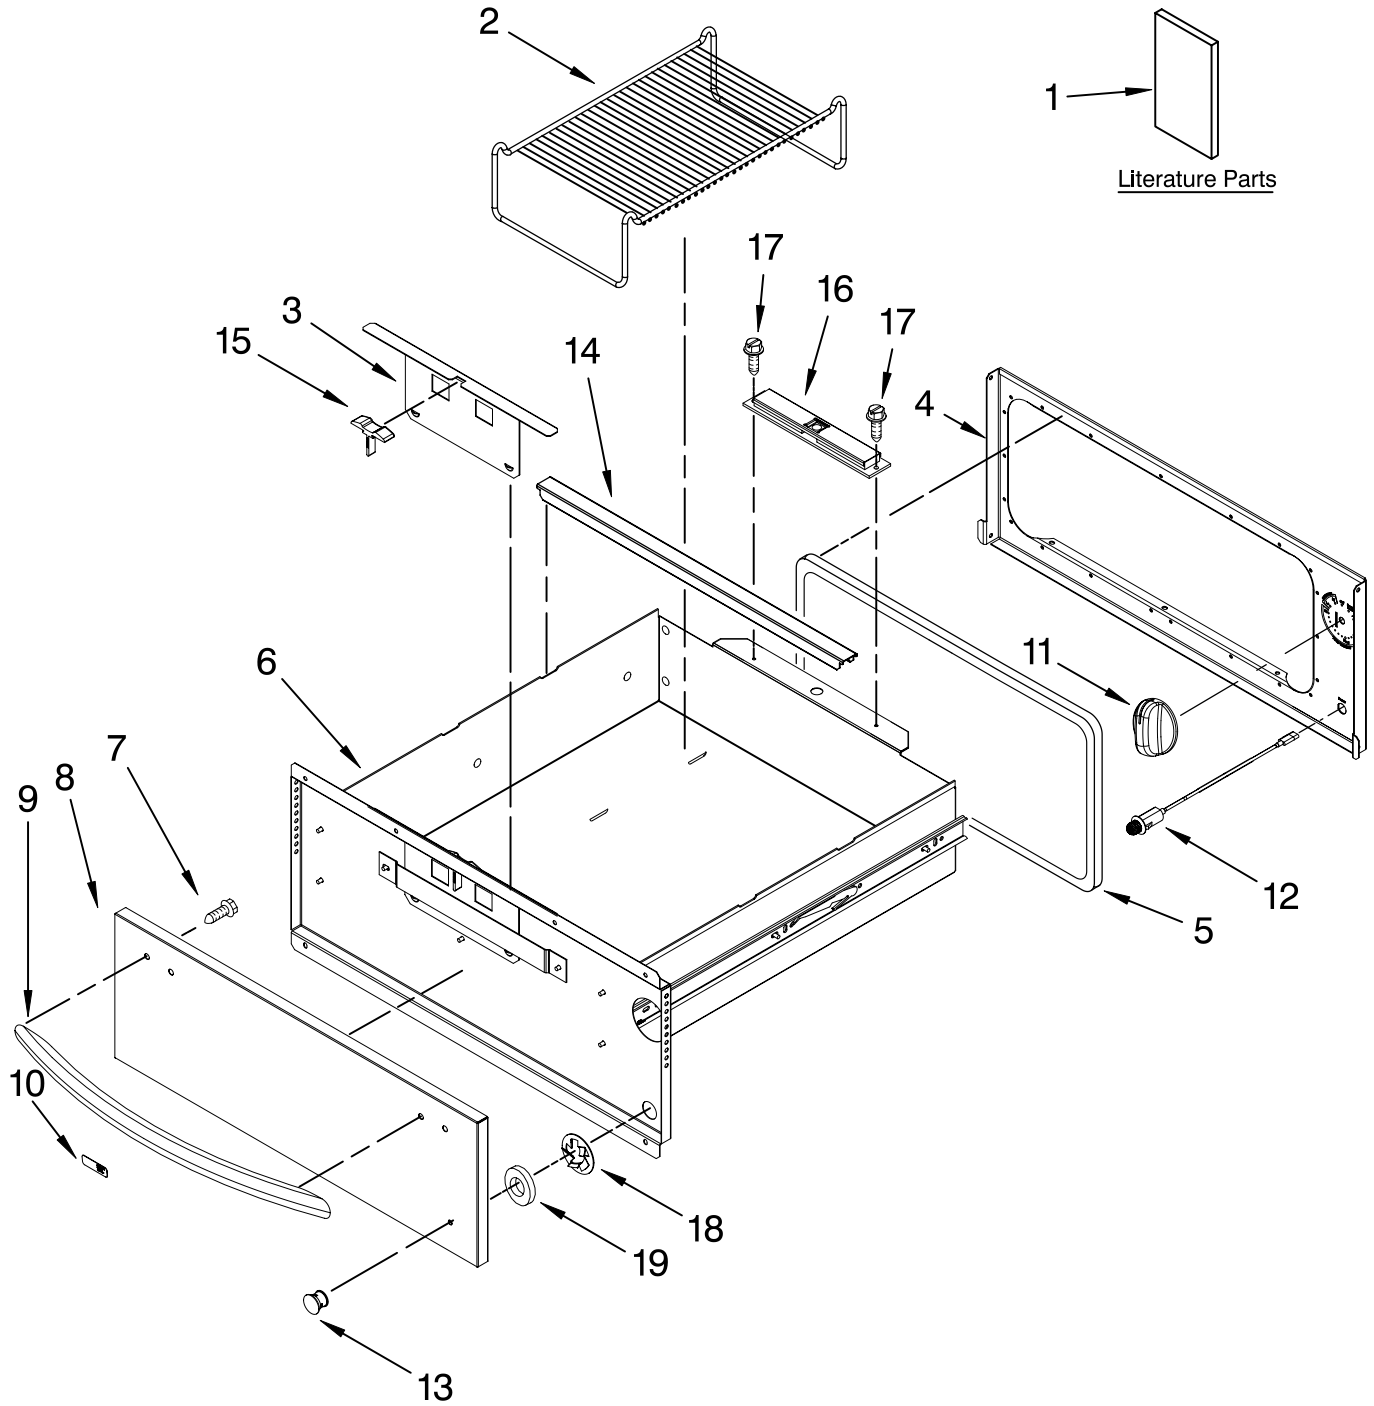

CONTROL, DOOR AND DRAWER PARTS

For Models: KEWS105SSS03, KEWS105SPA03

(Stainless) (Panel Ready)

30" ELECTRIC
BUILT-IN
WARMING DRAWER

KitchenAid®

FOR ORDERING INFORMATION REFER TO PARTS PRICE LIST

CONTROL, DOOR AND DRAWER PARTS

For Models: KEWS105SSS03, KEWS105SPA03

(Stainless) (Panel Ready)

Illus. No.	Part No.	DESCRIPTION
1		Literature Parts
	W10064720	Tech Sheet
	W10162186	Use & Care Guide
	9763140	Installation Instructions
2	8273277	Rack, Warming
3	W10162376	Slide, Vent
4	W10162374	Panel, Front
5	W10164998	Gasket, Drawer
6	9763646	Drawer Assembly
7	4449743	Screw
8	W10139505	Door, Panel Stainless Only
9	8303774SS	Handle, Drawer Stainless Only
10	8304603SS	Badge Stainless Only
11	4455984	Knob, Thermostat
12	W10080130	Light, Indicator
13		Lens, Light
	4456314	Stainless
	9763644	Custom Wood, Panel Only
14	W10139494	Rail, Pan (2)
15	9763125	Grip, Vent
16	W10035910	Magnet
17	3196537	Screw (2)
18	4456862	Clip, Lens Retainer
19	4456861	Spacer, Lens

For Models: KEWS105SSS03, KEWS105SPA03

(Stainless) (Panel Ready)

Illus. No.	Part No.	DESCRIPTION
1	9762305	Wrapper
2	313806	Screw (1)
3	W10188461	Slide Assembly
4		Wall
	9762307	Right
	9762308	Left
5	311865	Screw
6	W10121337	Control
7	W10117362	Gasket, Control
8	9763126	Thermal Fuse
9	9763122	Enclosure, Electric
10	9763121	Cover, Enclosure
11	W10117363	Gasket, Enclosure
12	9762329	Element, Heating
13	3196537	Screw
14	W10118049	Seal, Heating Element
15	W10118113	Seal, Switch
16	W10118073	Heat Shield