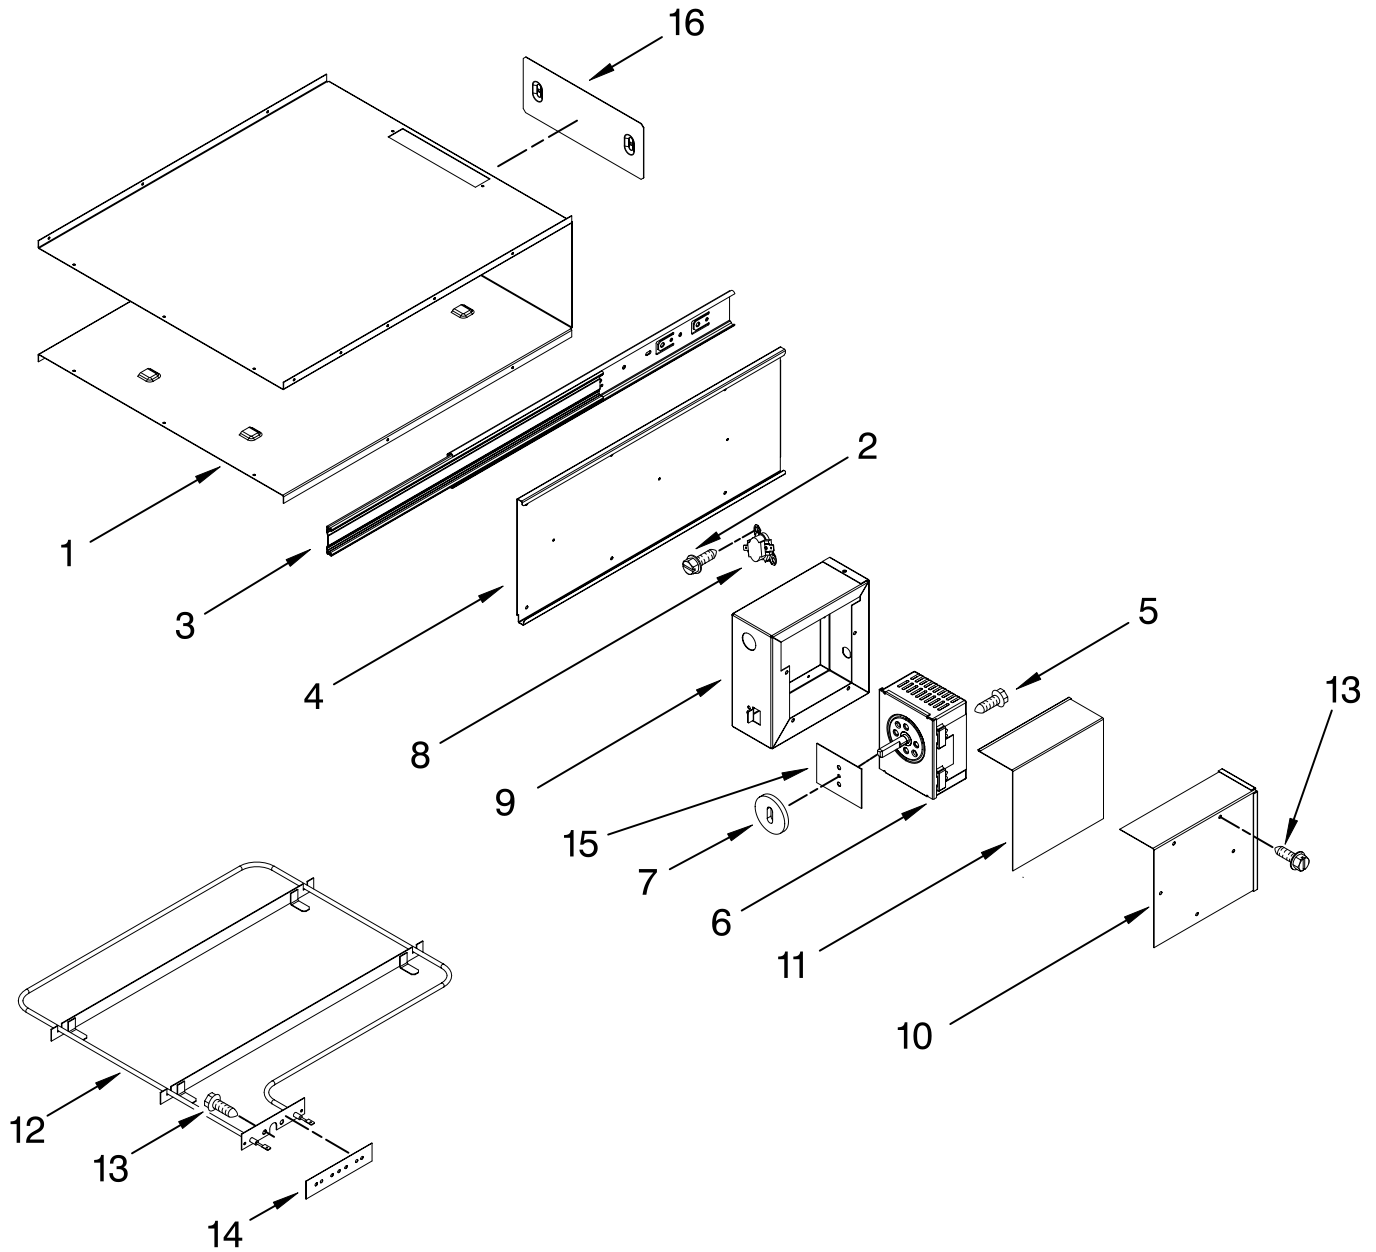

INTERNAL WARMING DRAWER PARTS

For Models: KEWS105SSS03, KEWS105SPA03

(Stainless) (Panel Ready)

FOR ORDERING INFORMATION REFER TO PARTS PRICE LIST

INTERNAL WARMING DRAWER PARTS

For Models: KEWS105SSS03, KEWS105SPA03

(Stainless) (Panel Ready)

Illus. No.	Part No.	DESCRIPTION
1	9762305	Wrapper
2	313806	Screw (1)
3	W10188461	Slide Assembly
4		Wall
	9762307	Right
	9762308	Left
5	311865	Screw
6	W10121337	Control
7	W10117362	Gasket, Control
8	9763126	Thermal Fuse
9	9763122	Enclosure, Electric
10	9763121	Cover, Enclosure
11	W10117363	Gasket, Enclosure
12	9762329	Element, Heating
13	3196537	Screw
14	W10118049	Seal, Heating Element
15	W10118113	Seal, Switch
16	W10118073	Heat Shield

FOLLOWING PARTS NOT ILLUSTRATED

WIRING HARNESS PARTS

W10129043 Harness, Main
W10129023 Power Cord
W10131847 Sensor, Sealed
4452601 Strain Relief
3400015 Screw, Ground
Power Cord

ACCESSORY PARTS

Front Panel
Assembly, Includes
Handle & Badge
8212671 Black
8212672 White

FOR ORDERING INFORMATION REFER TO PARTS PRICE LIST