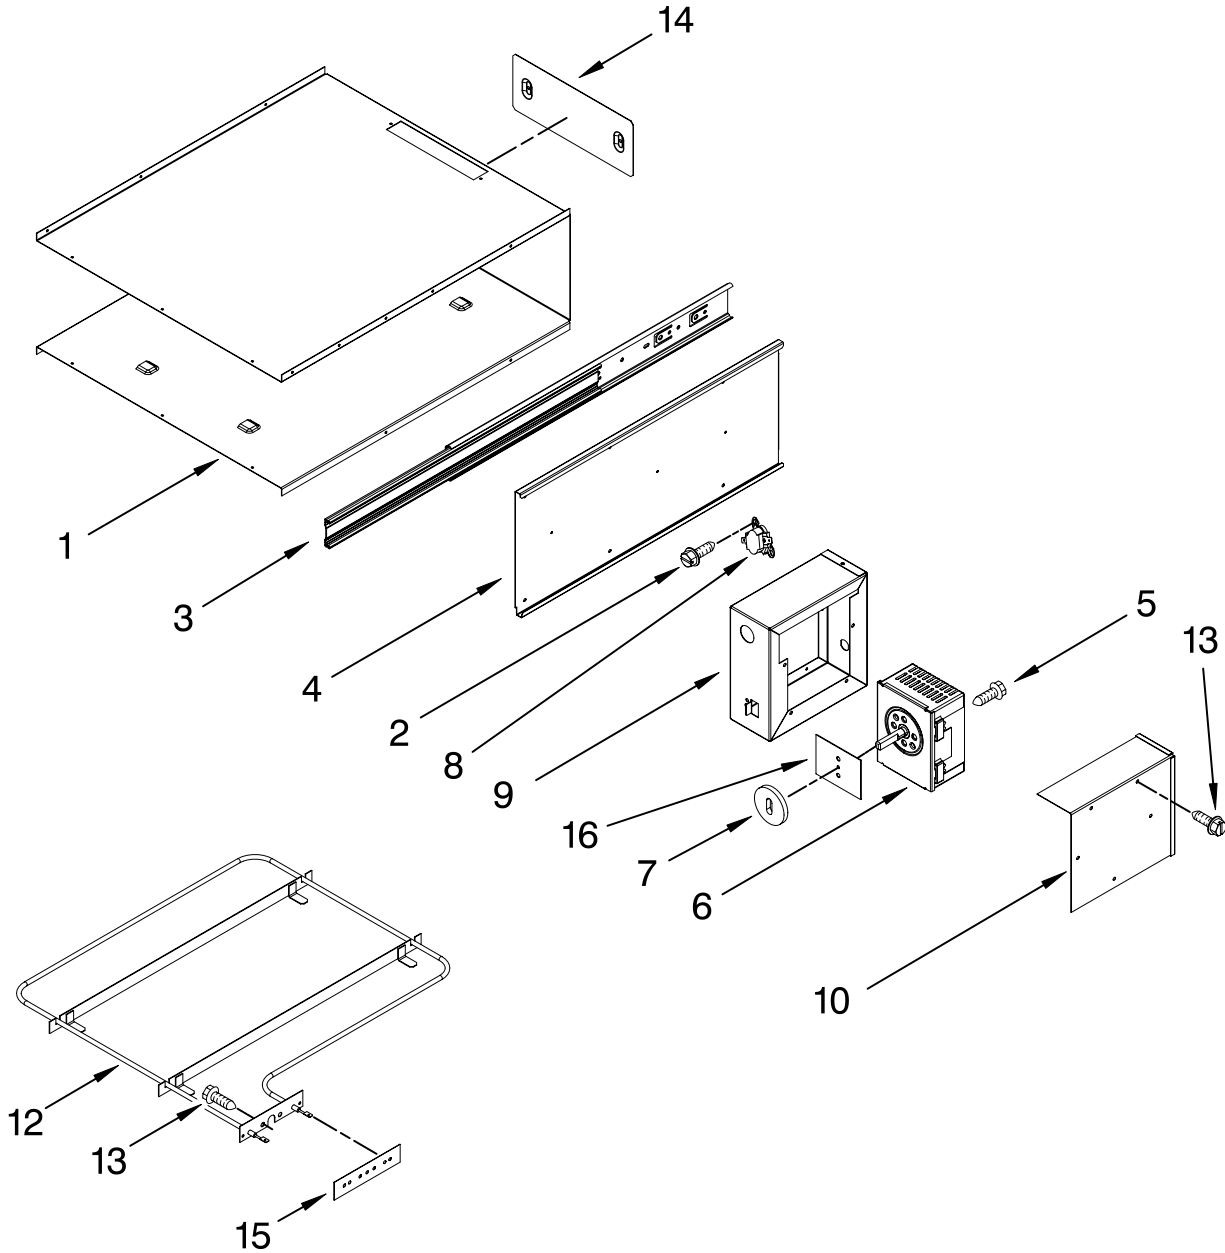

INTERNAL WARMING DRAWER PARTS

For Models: KEWS145SSS01, KEWS145SPA01
(Stainless) (Panel Ready)

FOR ORDERING INFORMATION REFER TO PARTS PRICE LIST

INTERNAL WARMING DRAWER PARTS

For Models: KEWS145SS01, KEWS145SPA01
(Stainless) (Panel Ready)

Illus. No.	Part No.	DESCRIPTION
1	9762303	Wrapper
2	313806	Screw
3	9762346	Slide Assembly
4		Wall
	9762307	Right
	9762308	Left
5	311865	Screw
6	W10121337	Control
7	W10117362	Gasket, Control
8	9763126	Thermal Fuse
9	9763122	Enclosure, Electric
10	9763121	Cover, Enclosure
12	9762343	Element, Heating
13	3196537	Screw
14	W10118073	Heat Shield
15	W10118049	Seal, Element Heating
16	W10118113	Seal, Switch

FOLLOWING PARTS NOT ILLUSTRATED

WIRING HARNESS PARTS

W10129043	Harness, Main
W10129023	Power Cord
W10131847	Sensor, Sealed
4452601	Strain Relief

FOR ORDERING INFORMATION REFER TO PARTS PRICE LIST