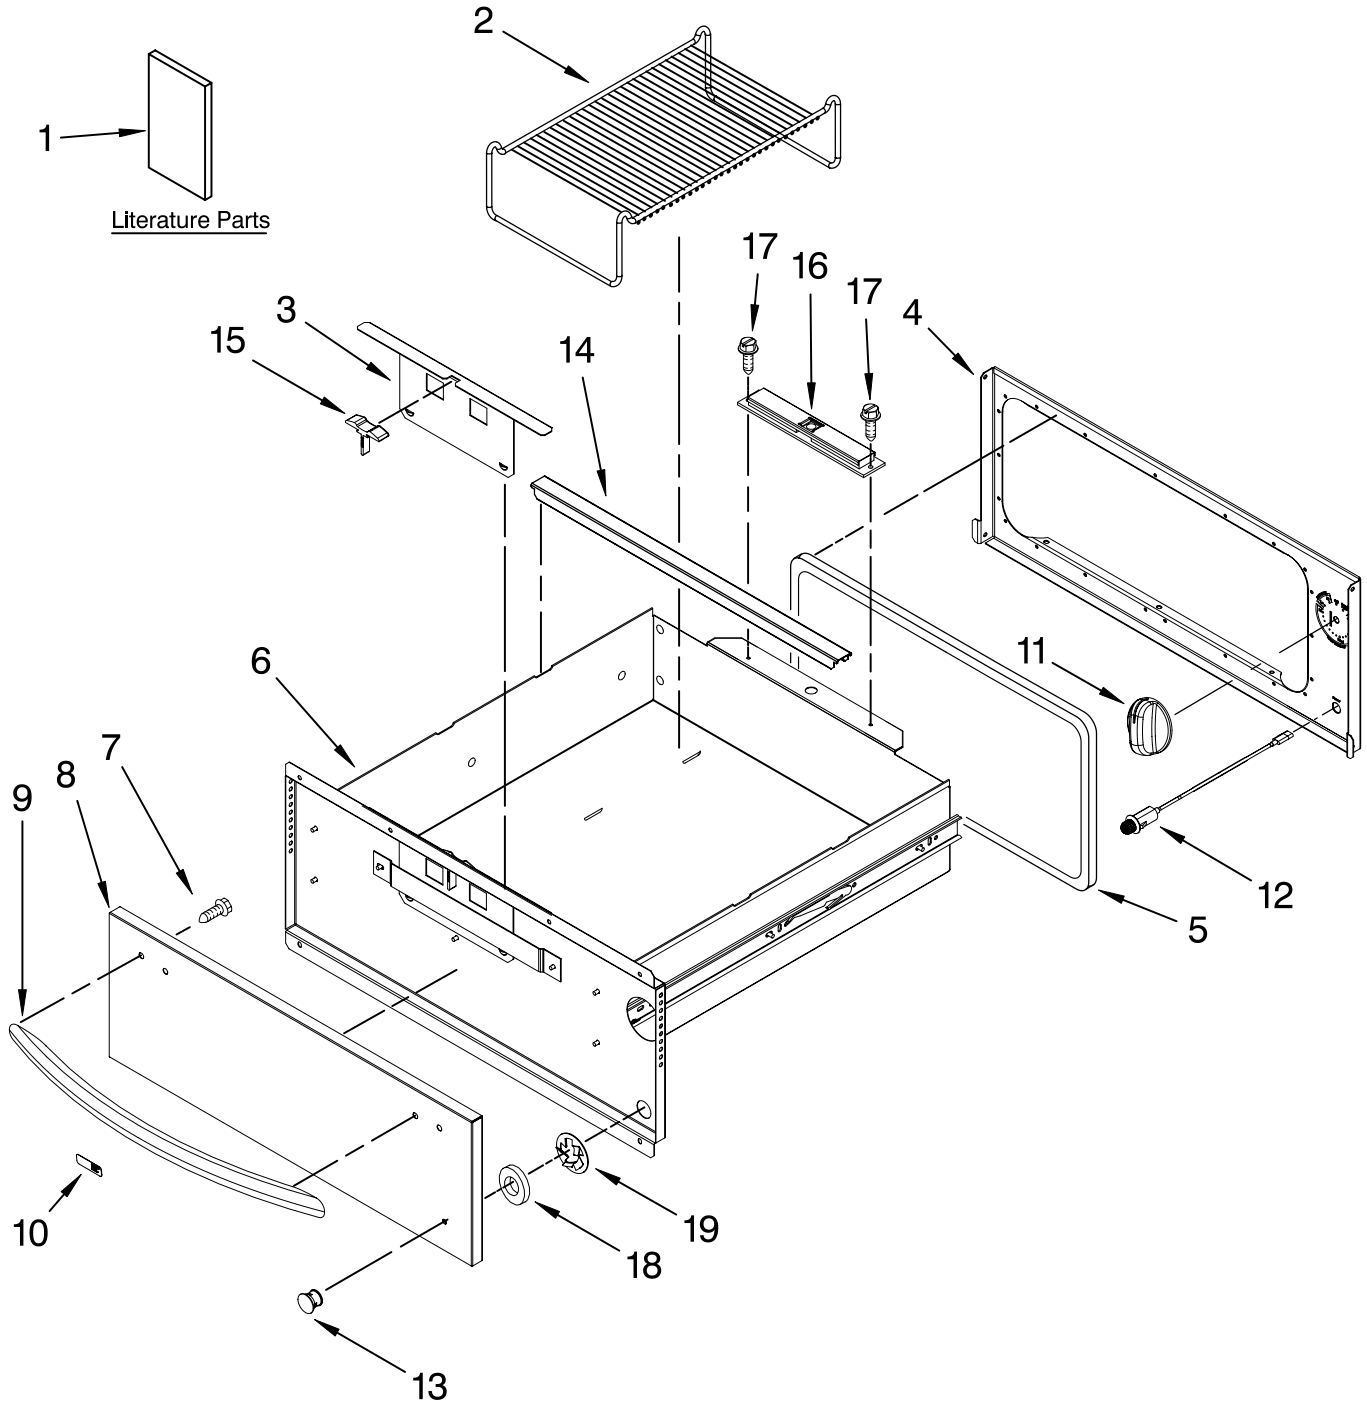

# CONTROL, DOOR AND DRAWER PARTS

For Models: KEWS145SSS01, KEWS145SPA01  
(Stainless) (Panel Ready)

24" ELECTRIC  
BUILT-IN  
WARMING DRAWER

**KitchenAid®**

FOR ORDERING INFORMATION REFER TO PARTS PRICE LIST

# CONTROL, DOOR AND DRAWER PARTS

For Models: KEWS145SS01, KEWS145SPA01  
(Stainless) (Panel Ready)

<u>Illus. No.</u>	<u>Part No.</u>	<u>DESCRIPTION</u>
1		Literature Parts
	W10064720	Tech Sheet
	9763141	Use & Care Guide
	9763140	Installation Instructions
2	8273277	Rack, Warming
3	W10162376	Slide, Vent
4	W10162372	Panel, Front
5	9762313	Gasket, Drawer
6	9763127	Drawer Assembly
7	4449743	Screw
8	W10139503	Door Panel
9	9761573SS	Handle, Drawer
10	8304603SS	Badge
11	4455984	Knob, Thermostat
12	W10080130	Light, Indicator
13		Lens, Light
	4456314	Stainless
	9763644	Custom Wood, Panel Only
14	W10139492	Rail, Pan (2)
15	9763125	Grip, Vent
16	W10035910	Magnet
17	3196537	Screw
18	4456861	Spacer, Lens
19	4456862	Clip, Lens Retainer