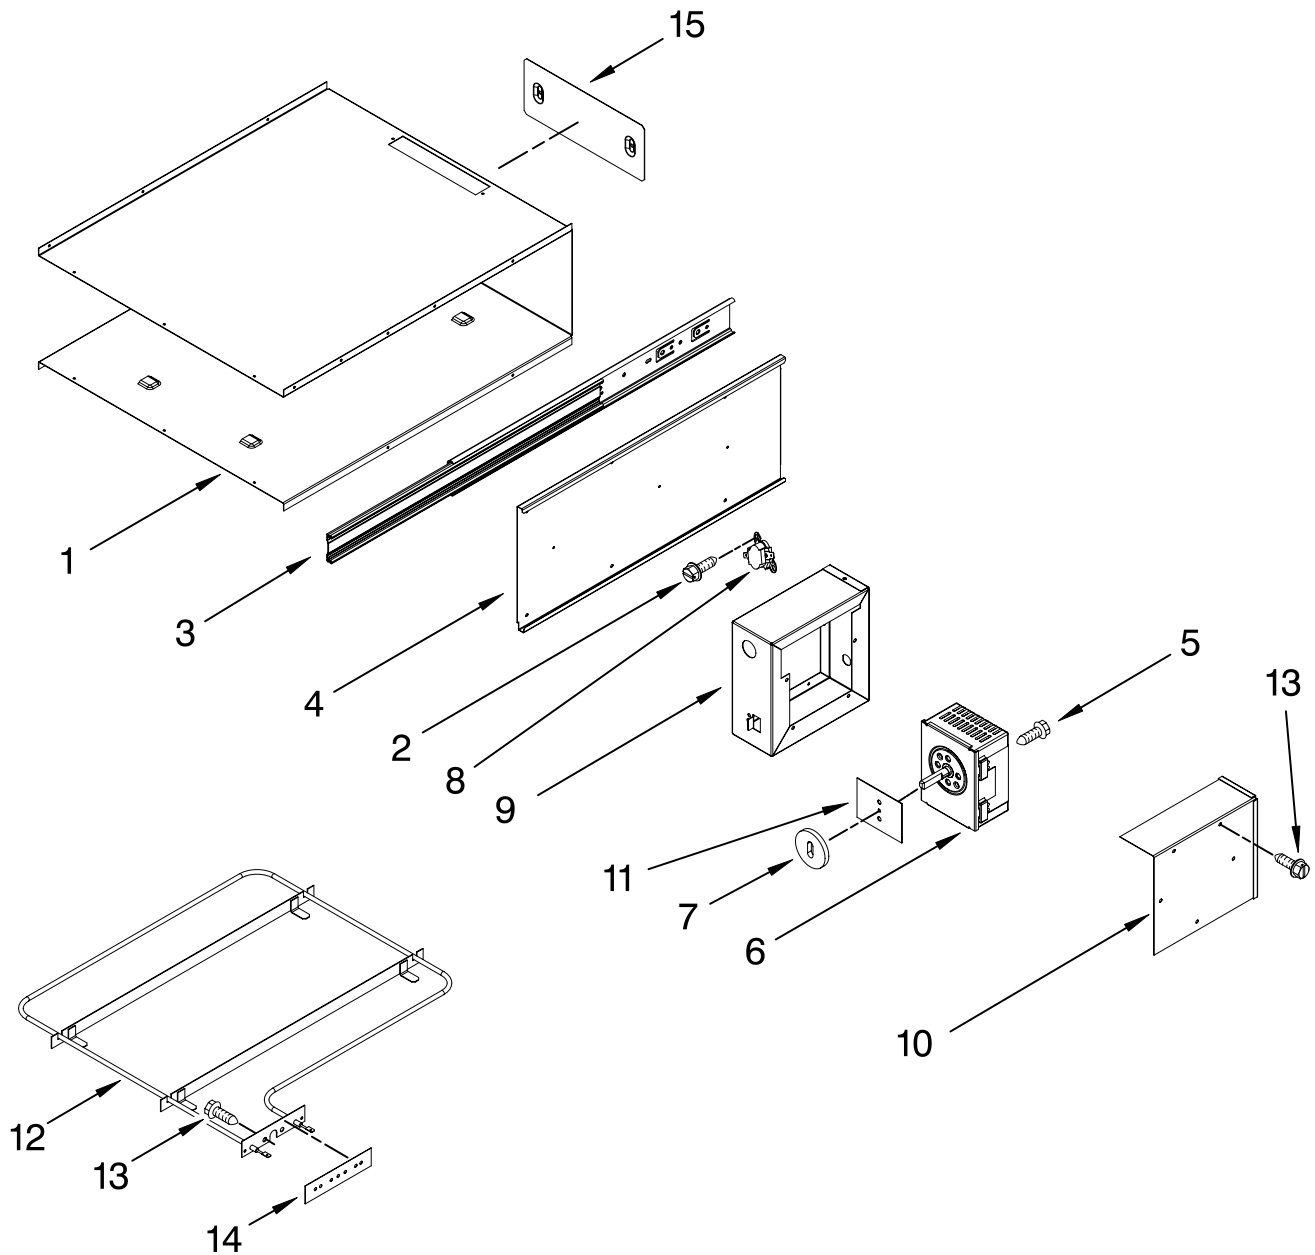

INTERNAL WARMING DRAWER PARTS

For Models: KEWS145SSS03, KEWS145SPA03
(Stainless) (Panel Ready)

FOR ORDERING INFORMATION REFER TO PARTS PRICE LIST

INTERNAL WARMING DRAWER PARTS

For Models: KEWS145SSS03, KEWS145SPA03
(Stainless) (Panel Ready)

Illus. No.	Part No.	DESCRIPTION
1	9762303	Wrapper
2	313806	Screw (1)
3	W10188461	Slide Assembly
4		Wall
	9762307	Right
	9762308	Left
5	311865	Screw
6	W10121337	Control
7	W10117362	Gasket, Control
8	9763126	Thermal Fuse
9	9763122	Enclosure, Electric
10	9763121	Cover, Enclosure
11	W10118113	Seal, Switch
12	9762343	Element, Heating
13	3196537	Screw
14	W10118049	Seal, Heating Element
15	W10118073	Shield, Heat

FOLLOWING PARTS NOT ILLUSTRATED

WIRING HARNESS PARTS

W10129043 Harness, Main
W10129023 Power Cord
W10131847 Sensor, Sealed
4452601 Strain Relief

FOR ORDERING INFORMATION REFER TO PARTS PRICE LIST