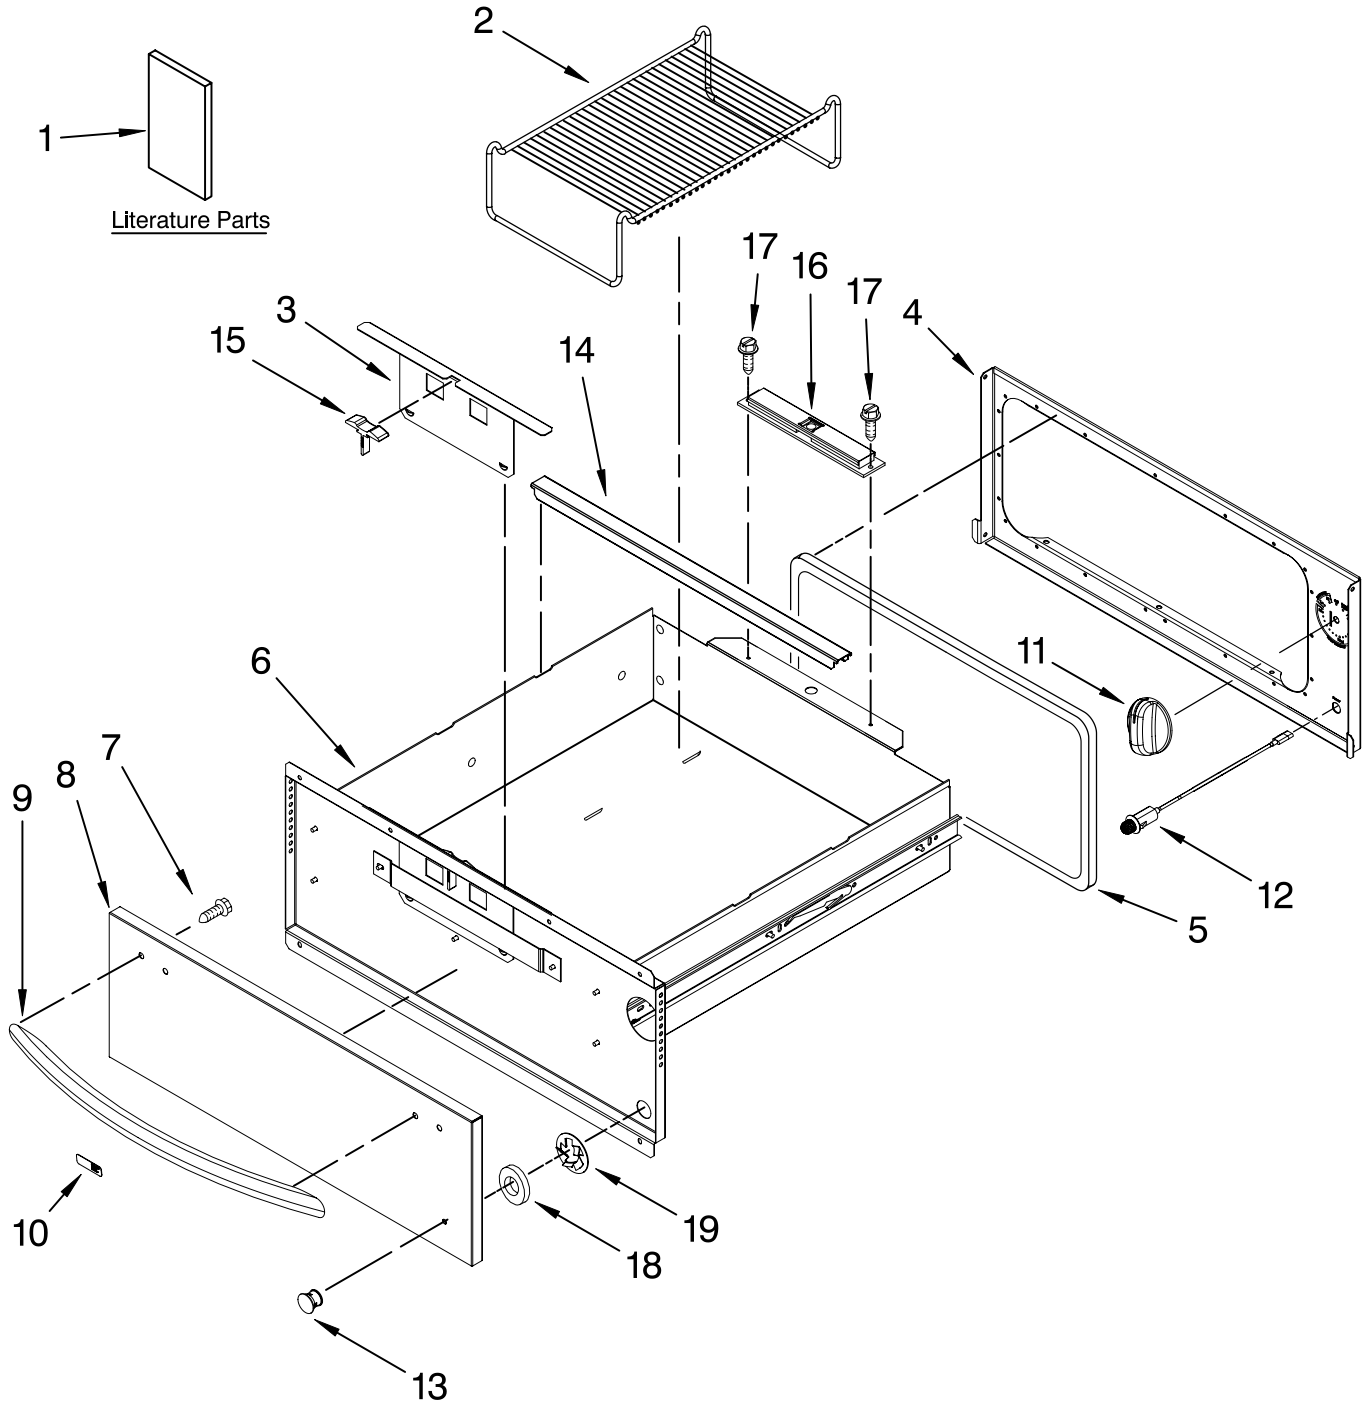

# CONTROL, DOOR AND DRAWER PARTS

For Models: KEWS145SSS03, KEWS145SPA03  
(Stainless) (Panel Ready)

**KitchenAid®**

24" ELECTRIC  
BUILT-IN  
WARMING DRAWER

FOR ORDERING INFORMATION REFER TO PARTS PRICE LIST

# CONTROL, DOOR AND DRAWER PARTS

For Models: KEWS145SSS03, KEWS145SPA03  
(Stainless) (Panel Ready)

<b>Illus. No.</b>	<b>Part No.</b>	<b>DESCRIPTION</b>
1		Literature Parts
	W10064720	Tech Sheet
	W10162186	Use & Care Guide
	9763140	Installation Instructions
2	8273277	Rack, Warming
3	W10162376	Slide, Vent
4	W10162372	Panel, Front
5	W10164996	Gasket, Drawer
6	9763127	Drawer Assembly
7	4449743	Screw
8	W10139503	Door Panel
9	9761573SS	Handle, Drawer
10	8304603SS	Badge
11	4455984	Knob, Thermostat
12	W10080130	Light, Indicator
13		Lens, Light
	4456314	Stainless
	4456314	Custom Wood, Panel Only
14	W10139492	Rail, Pan (2)
15	9763125	Grip, Vent
16	W10035910	Magnet
17	3196537	Screw (2)
18	4456861	Spacer, Lens
19	4456862	Clip, Lens Retainer