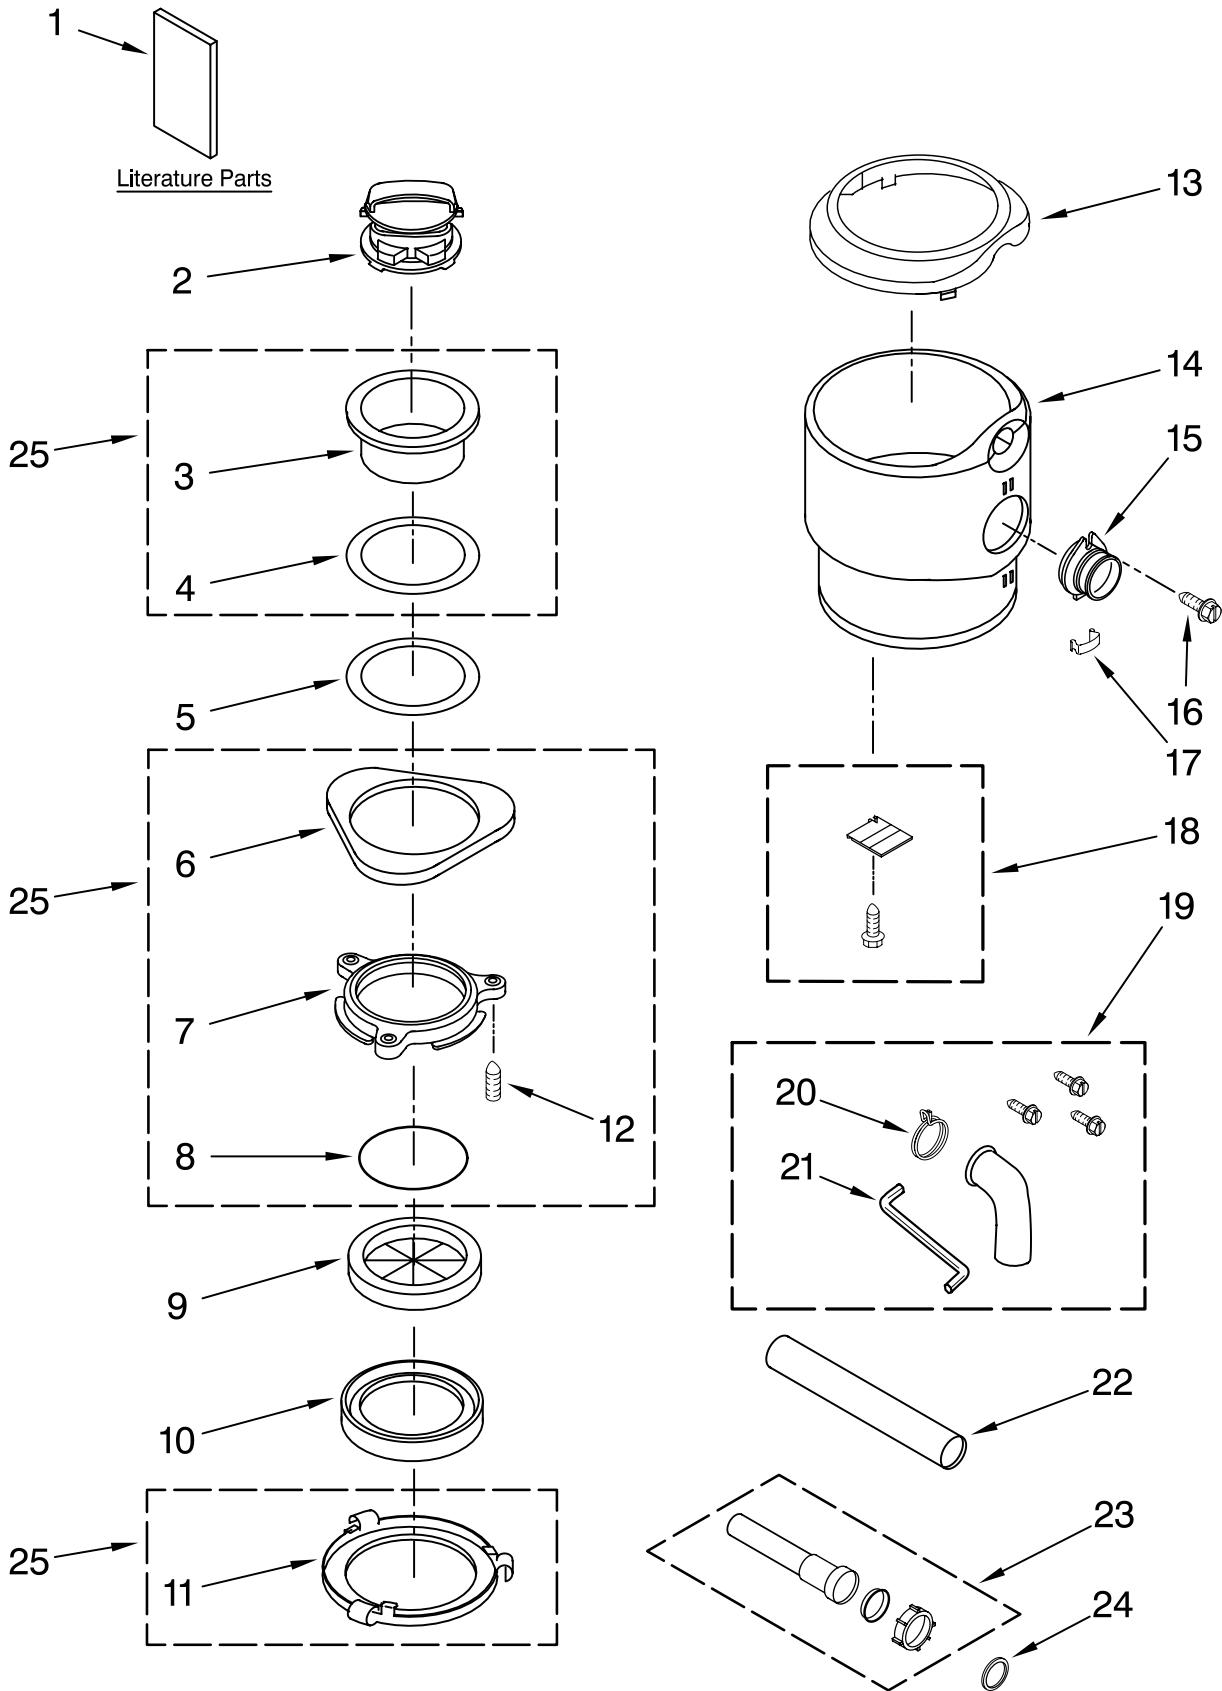

PARTS LIST

for

KitchenAid®

DISPOSER

1 HP – BATCH FEED

MODEL:

KBDS100T0

FOR CUSTOMER SATISFACTION ALWAYS USE
FACTORY SPECIFICATION PARTS

KITCHENAID

ST. JOSEPH MICHIGAN 49085

HOUSING AND FLANGE PARTS

For Model: KBDS100T0

FOR ORDERING INFORMATION REFER TO PARTS PRICE LIST

HOUSING AND FLANGE PARTS

For Model: KBDS100T0

Illus. No.	Part No.	DESCRIPTION
1		Literature
	W10171476	Guide, Use & Care
	W10166572	Repair Parts List
2	W10171477	Stopper Assembly
3	W10171101	Flange, Sink
4	4211606	Gasket, Fiber
5	4211302	Seal, Sink Flange
6	W10171102	Flange, Backup
7	4211304	Flange, Mounting
8	4211306	Ring, Snap
9	W10171478	Baffle, Sink Guard
10	W10171105	Gasket, Mounting
11	4211308	Flange, Body
12	W10171103	Screw, Backup
13	W10171483	Trim, Shell (Cap)
14	W10171484	Shell, Trim
15	W10171109	Coupler, Flex
16	W10171108	Screw
17	8174342	Clip
18	8174315	Cover, Terminal
19	W10171110	Installation Kit
20	W10171111	Clamp, Spring
21	8174310	Wrench
22	W10171112	Tube, Discharge
23	W10171480	Tube, Extension Assembly
24	W10171481	Flange, Backup
25	W10179031	Mounting Assembly