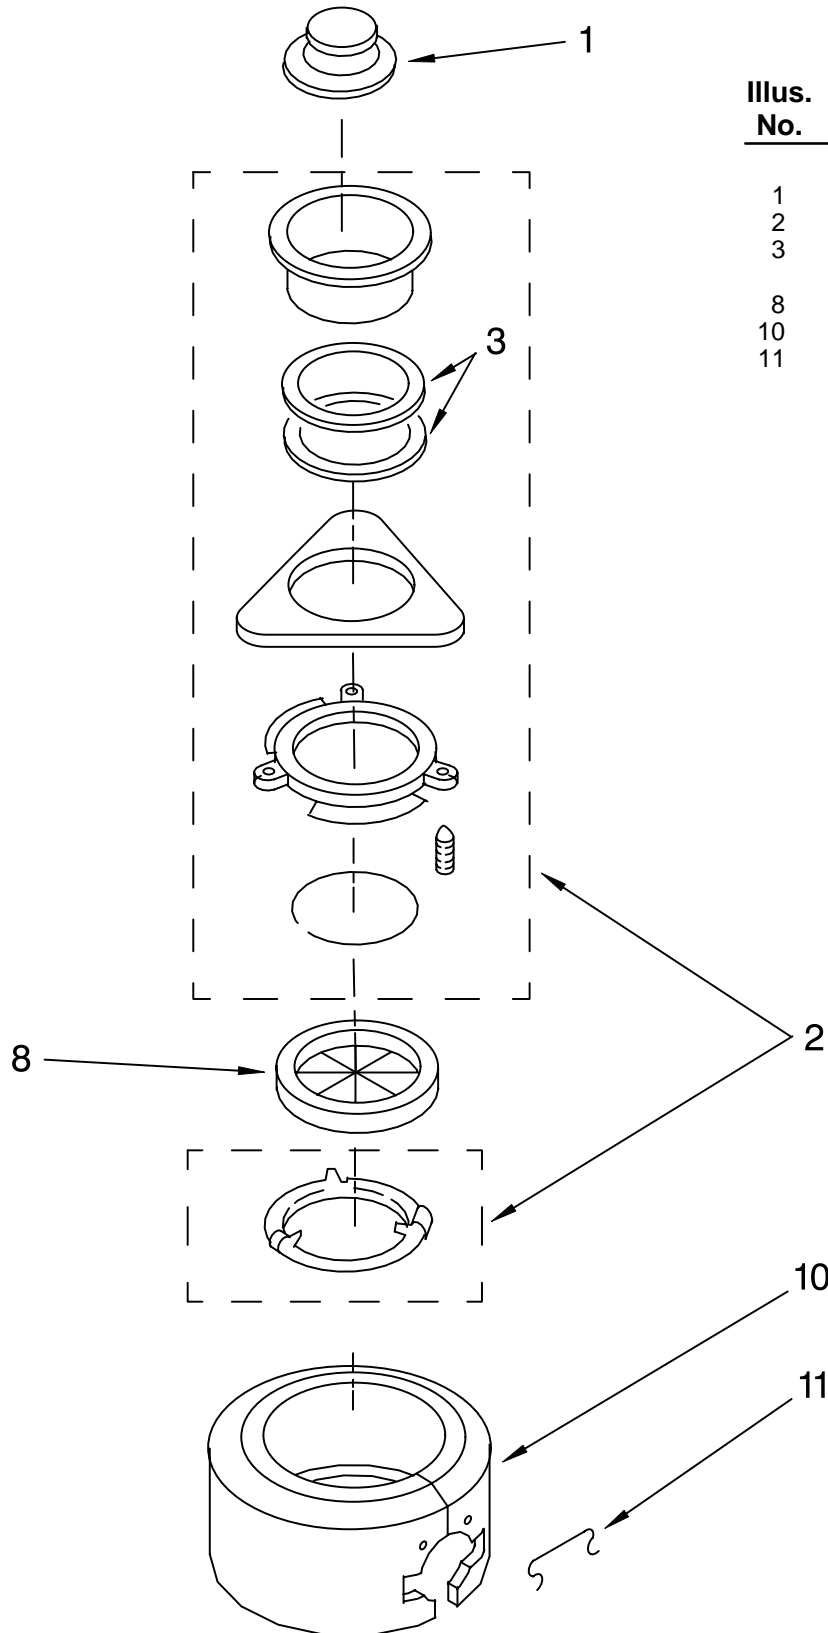

UPPER HOUSING AND FLANGE PARTS

DISPOSER

For Model: KCDB250G2

KitchenAid®

Illus. No.	Part No.	DESCRIPTION
1	4211300	Stopper Assembly
2	8174306	Mounting Assembly
3	4211302	Gasket, Sink Flange
8	4211615	Gasket, Mounting
10	8174341	Trim, Shell Asm.
11	8174342	Clip, Trim shell

FOR ORDERING INFORMATION REFER TO PARTS PRICE LIST

LOWER HOUSING AND MOTOR PARTS

For Model: KCDB250G2

Illus. No.	Part No.	DESCRIPTION
1		Enclosure Assembly (Not Serviceable)
6	4211322	Actuator Assembly, Centrifugal
7	8174316	Stator Assembly
8	8174312	Switch Assembly, Start
9	882726	Protector, Overload
10	8174345	End Frame Assembly, Lower
11	8174354	Bolt, Thru
12	4176802	Kit, Installation
16	4211351	Shield, Wire
17	8174315	Cover, Terminal Assembly
20	8174310	Emergency, Wrench Assembly