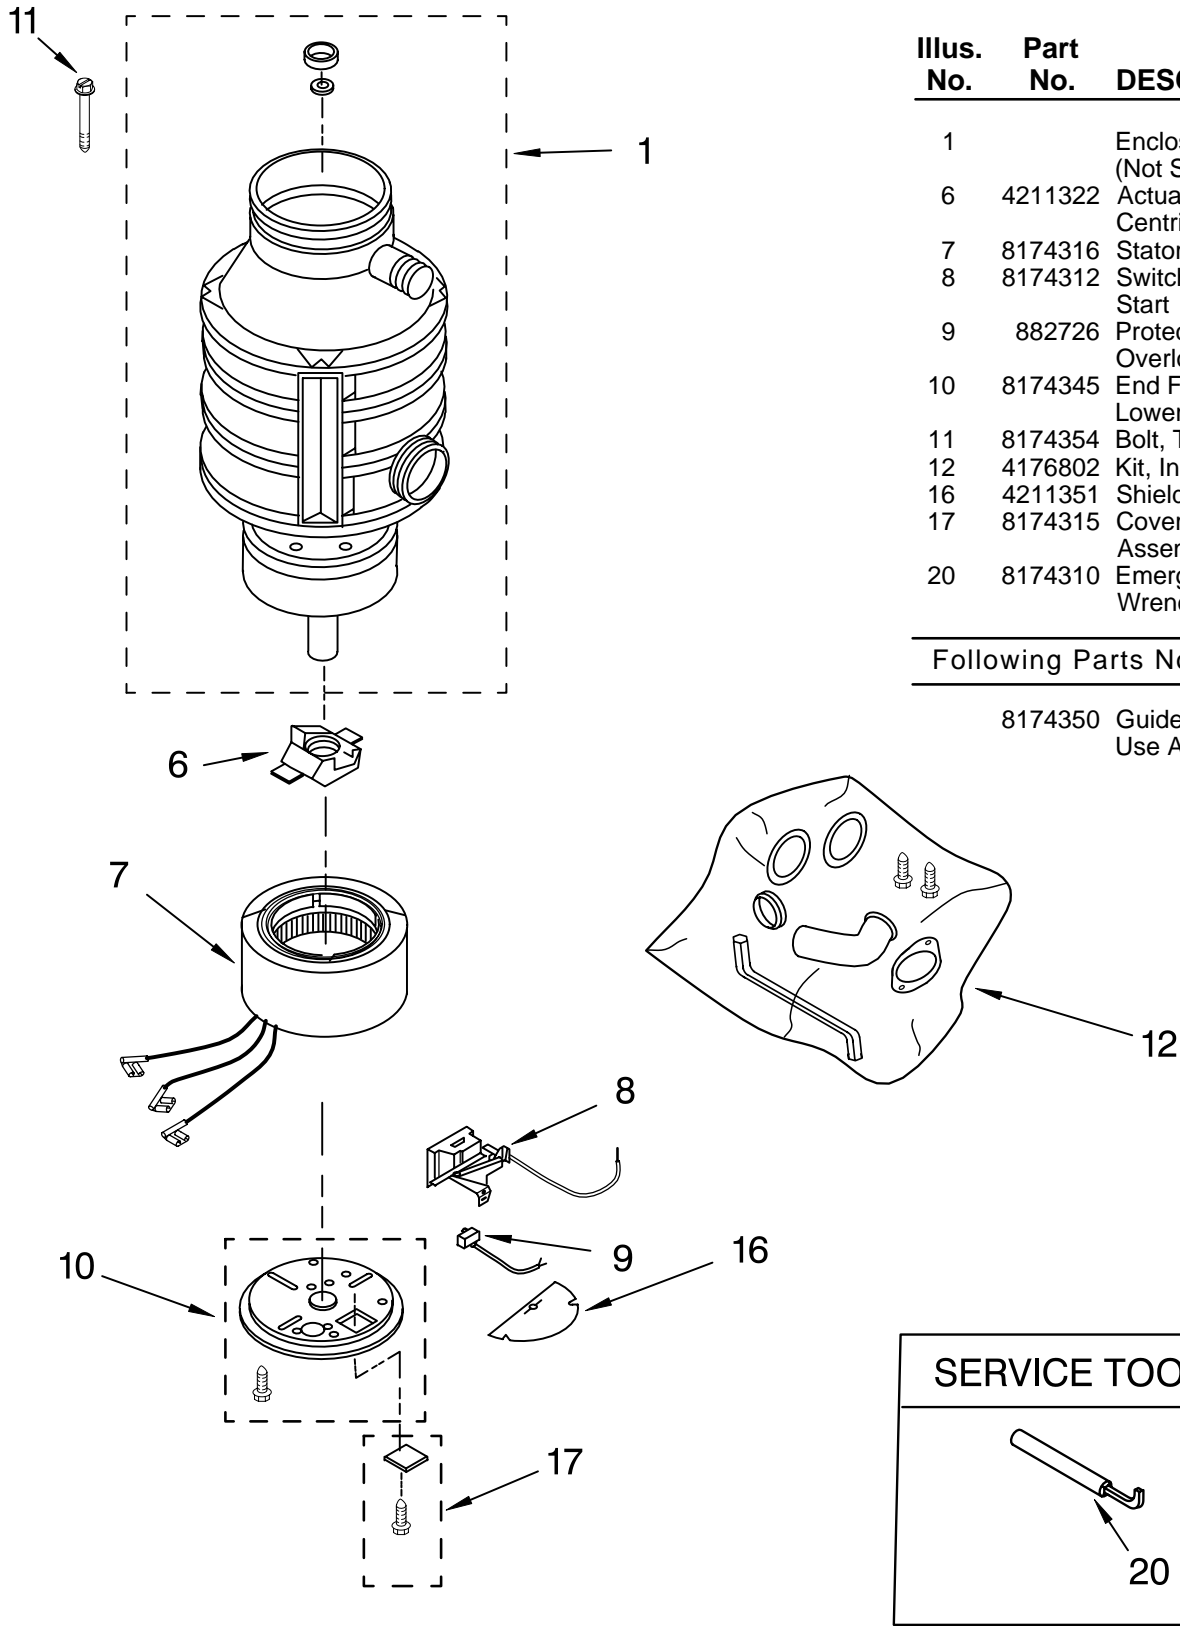

UPPER HOUSING AND FLANGE PARTS

DISPOSER

For Model: KCDB250G2

KitchenAid®

Illus. No.	Part No.	DESCRIPTION
1	4211300	Stopper Assembly
2	8174306	Mounting Assembly
3	4211302	Gasket, Sink Flange
8	4211615	Gasket, Mounting
10	8174341	Trim, Shell Asm.
11	8174342	Clip, Trim shell

FOR ORDERING INFORMATION REFER TO PARTS PRICE LIST

LOWER HOUSING AND MOTOR PARTS

For Model: KCDB250G2

Illus. No.	Part No.	DESCRIPTION
1		Enclosure Assembly (Not Serviceable)
6	4211322	Actuator Assembly, Centrifugal
7	8174316	Stator Assembly
8	8174312	Switch Assembly, Start
9	882726	Protector, Overload
10	8174345	End Frame Assembly, Lower
11	8174354	Bolt, Thru
12	4176802	Kit, Installation
16	4211351	Shield, Wire
17	8174315	Cover, Terminal Assembly
20	8174310	Emergency, Wrench Assembly