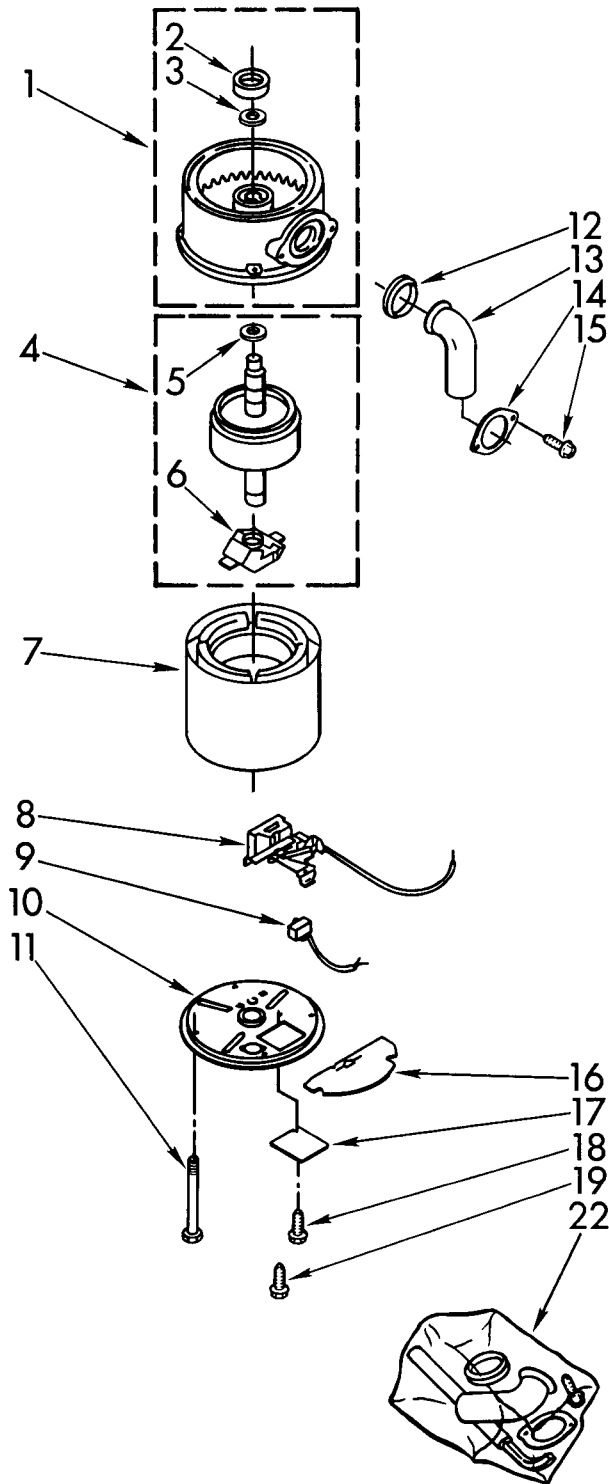

PARTS LIST FOR

KitchenAid

DISPOSER

**MODEL
KCDB250S0**

UPPER HOUSING AND FLANGE PARTS

4-92 Litho in U.S.A.

KitchenAid

ST. JOSEPH, MI 49085

©1988, 1992 KITCHENAID

Part No. 4211437 Rev. A

5-92

| | | |
|----|---------|-------------------------------------------------------|
| 1 | 4211300 | Stopper Assembly |
| 2 | 4211301 | Flange, Strainer |
| 3 | 4211302 | Seal, Sink Flange (2) |
| 4 | 4211303 | Flange, Backup |
| 5 | 4211304 | Flange, Mounting |
| 6 | 4211305 | Screw, Backup (3) |
| 7 | 4211306 | Ring, Retaining |
| 8 | 4211307 | Gasket, Mounting |
| 9 | 4211308 | Flange, Body |
| 10 | 4211309 | Container, Body Assembly |
| 11 | 4211310 | O-Ring |
| 12 | 4211311 | Kit, Sleeve And Seal (Includes Nut, Slinger & Sleeve) |
| 13 | 4211312 | Shredder Assembly, Rotating |

LOWER HOUSING AND MOTOR PARTS

For Model: KCDB250S0

| | | |
|----|---------|----------------------------------------------------------------------------------------------|
| 1 | 4211313 | End Bell Assembly, Upper |
| 2 | 4211314 | Seal, Water & Oil |
| 3 | 4211315 | Washer, Thrust |
| 4 | 4211320 | Rotor & Shaft Assembly |
| 5 | 4211321 | Washer |
| 6 | 4211322 | Actuator Assembly, Centrifugal |
| 7 | 4211323 | Stator Assembly |
| 8 | 4211324 | Switch Assembly, Start |
| 9 | 4211325 | Protector, Overload |
| 10 | 4211327 | End Frame Assembly, Lower |
| 11 | 4211331 | Bolt, Thru (4) |
| 12 | 4211316 | Gasket, Tailpipe |
| 13 | 4211317 | Tailpipe |
| 14 | 4211318 | Flange, Tailpipe |
| 15 | 4211319 | Screw, Tailpipe (2) |
| 16 | 4211326 | Shield, Wire |
| 17 | 4211328 | Cover, Terminal |
| 18 | 4211329 | Screw |
| 19 | 4211330 | Screw, Ground |
| 20 | 4211397 | Emergency, Wrench Assembly |
| 21 | 4211396 | Adapter, Sink Assembly |
| 22 | 4211564 | Kit, Installation (Includes Nos. 12, 13, 14, 15, 20, Instructions and Use and Care Guide) |