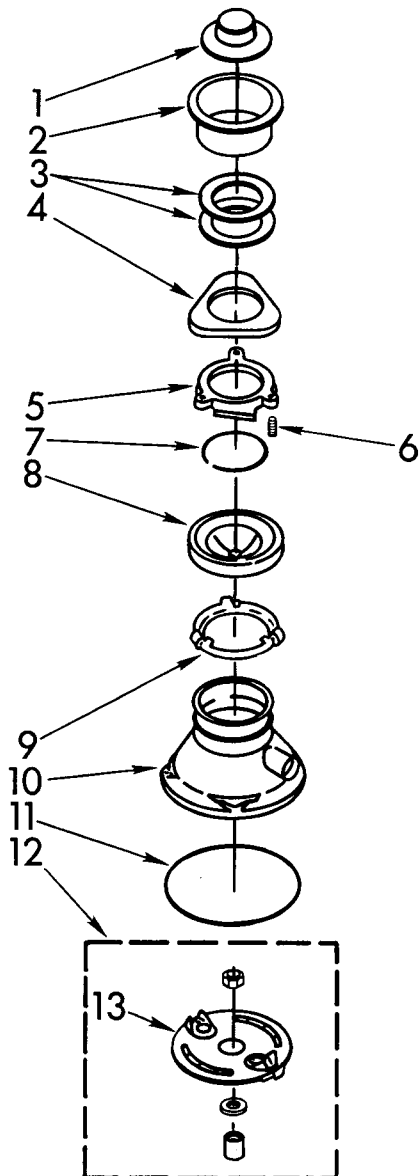

PARTS LIST FOR

KitchenAid

DISPOSER

**MODEL
KCDB250S0**

UPPER HOUSING AND FLANGE PARTS

4-92 Litho in U.S.A.

KitchenAid

ST. JOSEPH, MI 49085

©1988, 1992 KITCHENAID

Part No. 4211437 Rev. A

5-92

| | | |
|----|---------|-------------------------------------------------------|
| 1 | 4211300 | Stopper Assembly |
| 2 | 4211301 | Flange, Strainer |
| 3 | 4211302 | Seal, Sink Flange (2) |
| 4 | 4211303 | Flange, Backup |
| 5 | 4211304 | Flange, Mounting |
| 6 | 4211305 | Screw, Backup (3) |
| 7 | 4211306 | Ring, Retaining |
| 8 | 4211307 | Gasket, Mounting |
| 9 | 4211308 | Flange, Body |
| 10 | 4211309 | Container, Body Assembly |
| 11 | 4211310 | O-Ring |
| 12 | 4211311 | Kit, Sleeve And Seal (Includes Nut, Slinger & Sleeve) |
| 13 | 4211312 | Shredder Assembly, Rotating |

LOWER HOUSING AND MOTOR PARTS

For Model: KCDB250S0

| | | |
|----|---------|----------------------------------------------------------------------------------------------|
| 1 | 4211313 | End Bell Assembly, Upper |
| 2 | 4211314 | Seal, Water & Oil |
| 3 | 4211315 | Washer, Thrust |
| 4 | 4211320 | Rotor & Shaft Assembly |
| 5 | 4211321 | Washer |
| 6 | 4211322 | Actuator Assembly, Centrifugal |
| 7 | 4211323 | Stator Assembly |
| 8 | 4211324 | Switch Assembly, Start |
| 9 | 4211325 | Protector, Overload |
| 10 | 4211327 | End Frame Assembly, Lower |
| 11 | 4211331 | Bolt, Thru (4) |
| 12 | 4211316 | Gasket, Tailpipe |
| 13 | 4211317 | Tailpipe |
| 14 | 4211318 | Flange, Tailpipe |
| 15 | 4211319 | Screw, Tailpipe (2) |
| 16 | 4211326 | Shield, Wire |
| 17 | 4211328 | Cover, Terminal |
| 18 | 4211329 | Screw |
| 19 | 4211330 | Screw, Ground |
| 20 | 4211397 | Emergency, Wrench Assembly |
| 21 | 4211396 | Adapter, Sink Assembly |
| 22 | 4211564 | Kit, Installation (Includes Nos. 12, 13, 14, 15, 20, Instructions and Use and Care Guide) |