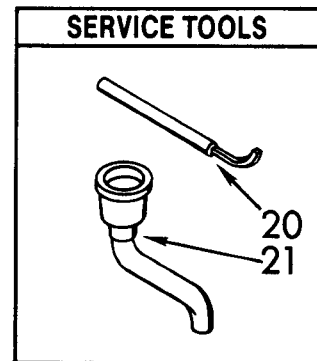

LOWER HOUSING AND MOTOR PARTS

For Model: KCDB250S1

1	4211313	End Bell Assembly, Upper
2	4211314	Seal, Water & Oil
3	4211315	Washer, Thrust
4	4211320	Rotor & Shaft Assembly
5	4211321	Washer
6	4211322	Actuator Assembly, Centrifugal
7	4211323	Stator Assembly
8	4211324	Switch Assembly, Start
9	4211325	Protector, Overload
10	4211515	End Frame Assembly, Lower
11	4211516	Nut (4)
12	4211316	Gasket, Tailpipe
13	4211317	Tailpipe
14	4211318	Flange, Tailpipe
15	4211319	Screw, Tailpipe (2)
16	4211326	Shield, Wire
17	4211328	Cover, Terminal
18	4211329	Screw
19	4211330	Screw, Ground
20	4211397	Emergency, Wrench Assembly
21	4211396	Adapter, Sink Assembly
22	4211564	Kit, Installation (Includes Nos. 12, 13, 14, 15, 20, Instructions and Use and Care Guide)