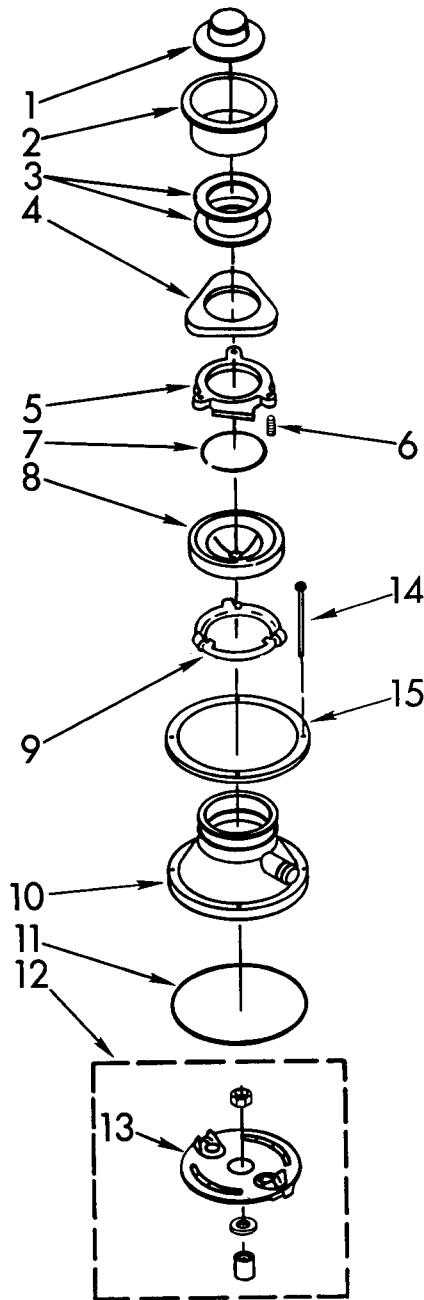

PARTS LIST FOR

KitchenAid®

DISPOSER

**MODEL
KCDB250S1**

UPPER HOUSING AND FLANGE PARTS

KitchenAid

ST. JOSEPH, MI 49085

© 1990, 1992 KITCHENAID

1	4211300	Stopper Assembly
2	4211301	Flange, Strainer
3	4211302	Seal, Sink Flange (2)
4	4211303	Flange, Backup
5	4211304	Flange, Mounting
6	4211305	Screw, Backup (3)
7	4211306	Ring, Retaining
8	4211307	Gasket, Mounting
9	4211308	Flange, Body
10	4211514	Container, Body Assembly
11	4211310	O-Ring
12	4211311	Kit, Sleeve And Seal (Includes Nut, Slinger & Sleeve)
13	4211312	Shredder Assembly, Rotating
14	4211518	Bolt, Thru (4)
15	4211513	Ring, Clamping

LOWER HOUSING AND MOTOR PARTS

For Model: KCDB250S1

1	4211313	End Bell Assembly, Upper
2	4211314	Seal, Water & Oil
3	4211315	Washer, Thrust
4	4211320	Rotor & Shaft Assembly
5	4211321	Washer
6	4211322	Actuator Assembly, Centrifugal
7	4211323	Stator Assembly
8	4211324	Switch Assembly, Start
9	4211325	Protector, Overload
10	4211515	End Frame Assembly, Lower
11	4211516	Nut (4)
12	4211316	Gasket, Tailpipe
13	4211317	Tailpipe
14	4211318	Flange, Tailpipe
15	4211319	Screw, Tailpipe (2)
16	4211326	Shield, Wire
17	4211328	Cover, Terminal
18	4211329	Screw
19	4211330	Screw, Ground
20	4211397	Emergency, Wrench Assembly
21	4211396	Adapter, Sink Assembly
22	4211564	Kit, Installation (Includes Nos. 12, 13, 14, 15, 20, Instructions and Use and Care Guide)