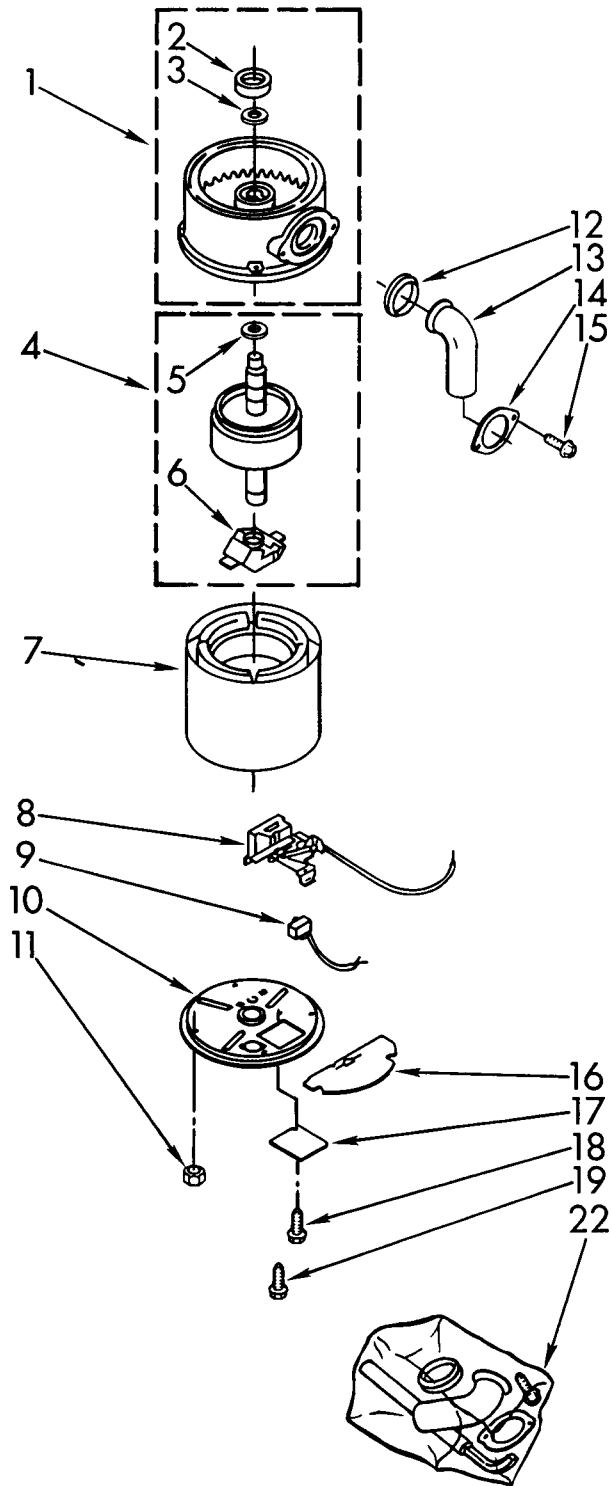

PARTS LIST FOR

KitchenAid®

DISPOSER

**MODEL
KCDB250S1**

UPPER HOUSING AND FLANGE PARTS

KitchenAid

ST. JOSEPH, MI 49085

© 1990, 1992 KITCHENAID

1	4211300	Stopper Assembly
2	4211301	Flange, Strainer
3	4211302	Seal, Sink Flange (2)
4	4211303	Flange, Backup
5	4211304	Flange, Mounting
6	4211305	Screw, Backup (3)
7	4211306	Ring, Retaining
8	4211307	Gasket, Mounting
9	4211308	Flange, Body
10	4211514	Container, Body Assembly
11	4211310	O-Ring
12	4211311	Kit, Sleeve And Seal (Includes Nut, Slinger & Sleeve)
13	4211312	Shredder Assembly, Rotating
14	4211518	Bolt, Thru (4)
15	4211513	Ring, Clamping

LOWER HOUSING AND MOTOR PARTS

For Model: KCDB250S1

1	4211313	End Bell Assembly, Upper
2	4211314	Seal, Water & Oil
3	4211315	Washer, Thrust
4	4211320	Rotor & Shaft Assembly
5	4211321	Washer
6	4211322	Actuator Assembly, Centrifugal
7	4211323	Stator Assembly
8	4211324	Switch Assembly, Start
9	4211325	Protector, Overload
10	4211515	End Frame Assembly, Lower
11	4211516	Nut (4)
12	4211316	Gasket, Tailpipe
13	4211317	Tailpipe
14	4211318	Flange, Tailpipe
15	4211319	Screw, Tailpipe (2)
16	4211326	Shield, Wire
17	4211328	Cover, Terminal
18	4211329	Screw
19	4211330	Screw, Ground
20	4211397	Emergency, Wrench Assembly
21	4211396	Adapter, Sink Assembly
22	4211564	Kit, Installation (Includes Nos. 12, 13, 14, 15, 20, Instructions and Use and Care Guide)