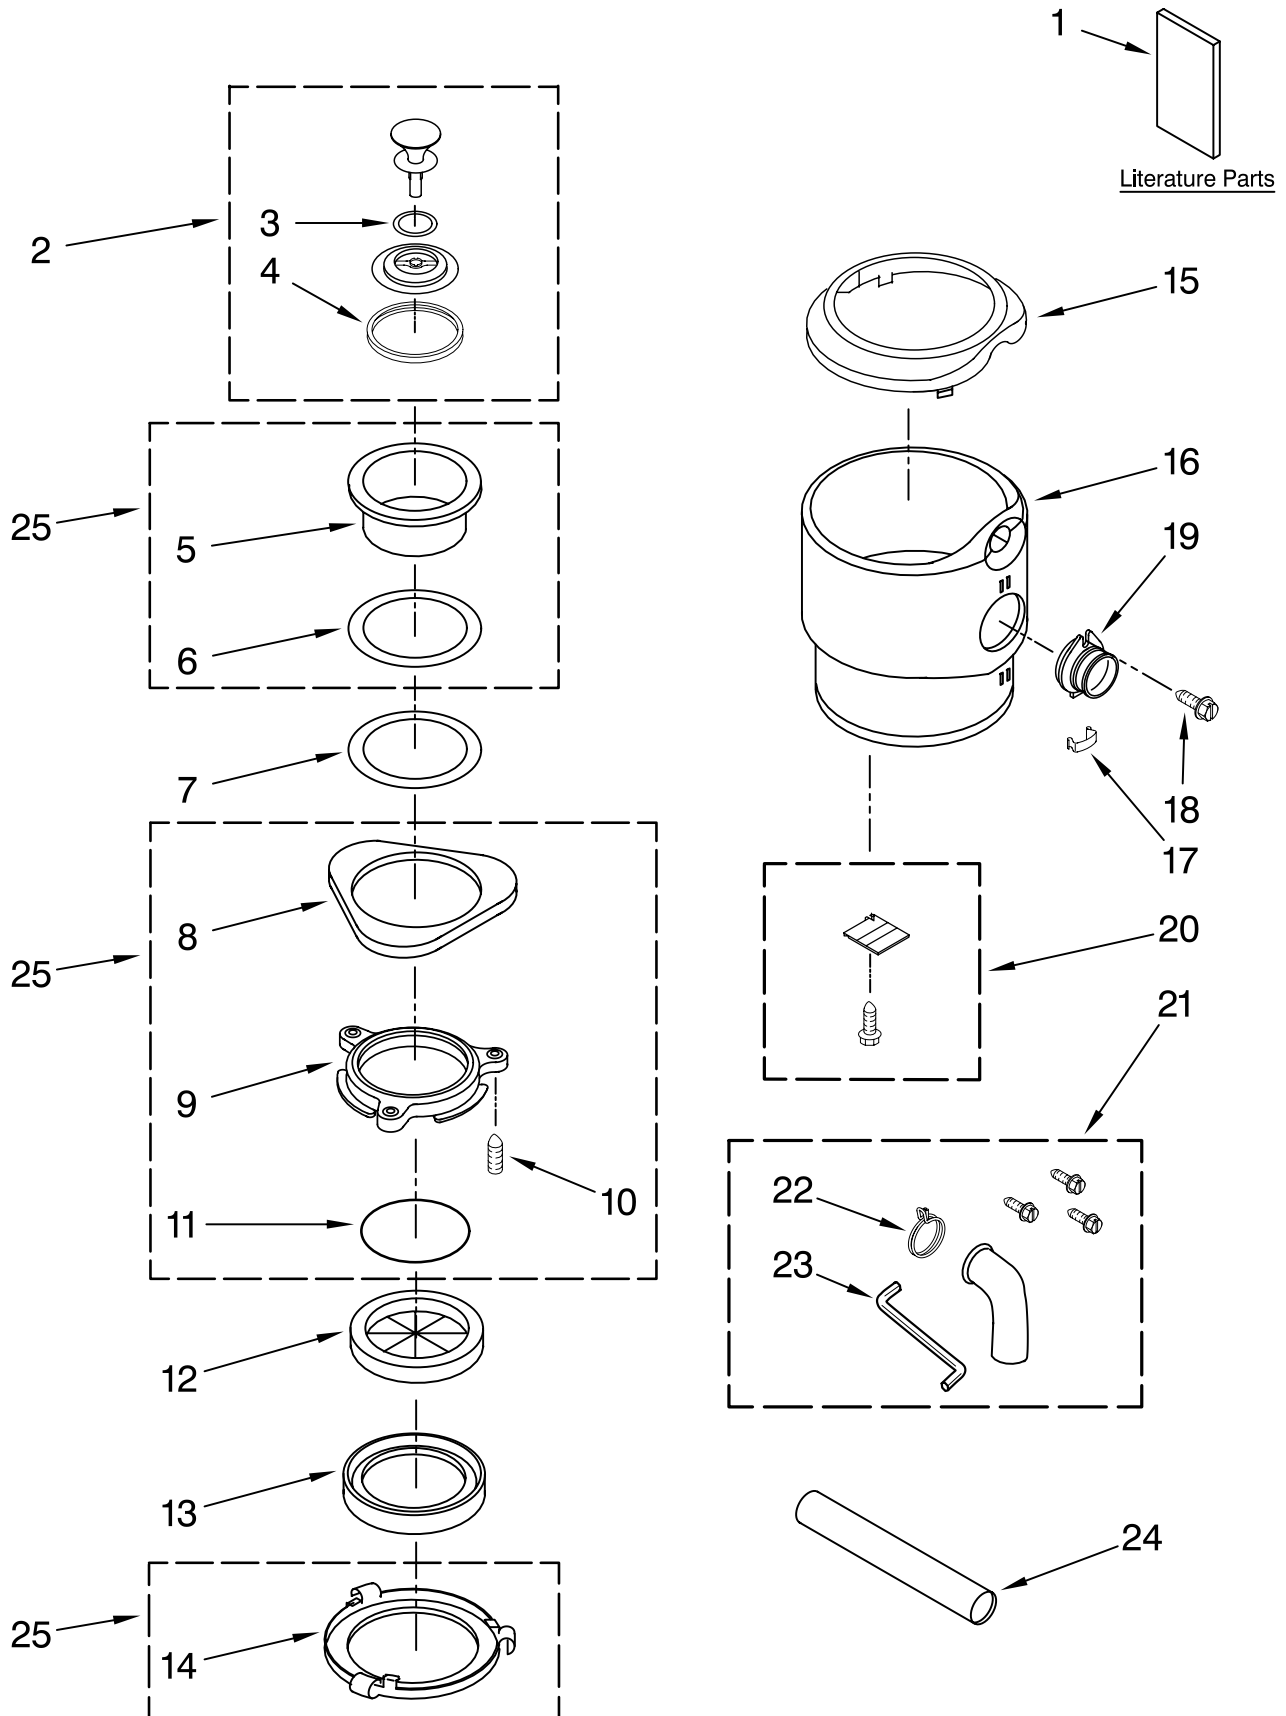

PARTS LIST

for

KitchenAid®

DISPOSER

3/4 HP – CONTINUOUS FEED

MODEL:

KCDS075T0

FOR CUSTOMER SATISFACTION ALWAYS USE
FACTORY SPECIFICATION PARTS

KITCHENAID

ST. JOSEPH MICHIGAN 49085

HOUSING AND FLANGE PARTS

For Model: KCDS075T0

FOR ORDERING INFORMATION REFER TO PARTS PRICE LIST

HOUSING AND FLANGE PARTS

For Model: KCDS075T0

Illus. No.	Part No.	DESCRIPTION
1		Literature
	W10171100	Guide, Use & Care
	W10166570	Repair Parts List
2	4211398	Stopper Assembly
3	4211355	Gasket, Stopper (Inner)
4	4211333	Gasket, Stopper (Outer)
5	W10171101	Flange, Sink
6	4211606	Gasket, Fiber
7	4211302	Seal, Sink Flange
8	W10171102	Flange, Backup
9	4211304	Flange, Mounting
10	W10171103	Screw, Backup
11	4211306	Ring, Snap
12	W10171104	Baffle, Sink Guard
13	W10171105	Gasket, Mounting
14	4211308	Flange, Body
15	W10171106	Trim, Shell (Cap)
16	W10171107	Shell, Trim
17	8174342	Clip
18	W10171108	Screw
19	W10171109	Coupler, Flex
20	8174315	Cover, Terminal
21	W10171110	Installation Kit
22	W10171111	Clamp, Spring
23	8174310	Wrench
24	W10171112	Tube, Discharge
25	W10179031	Mounting Assembly