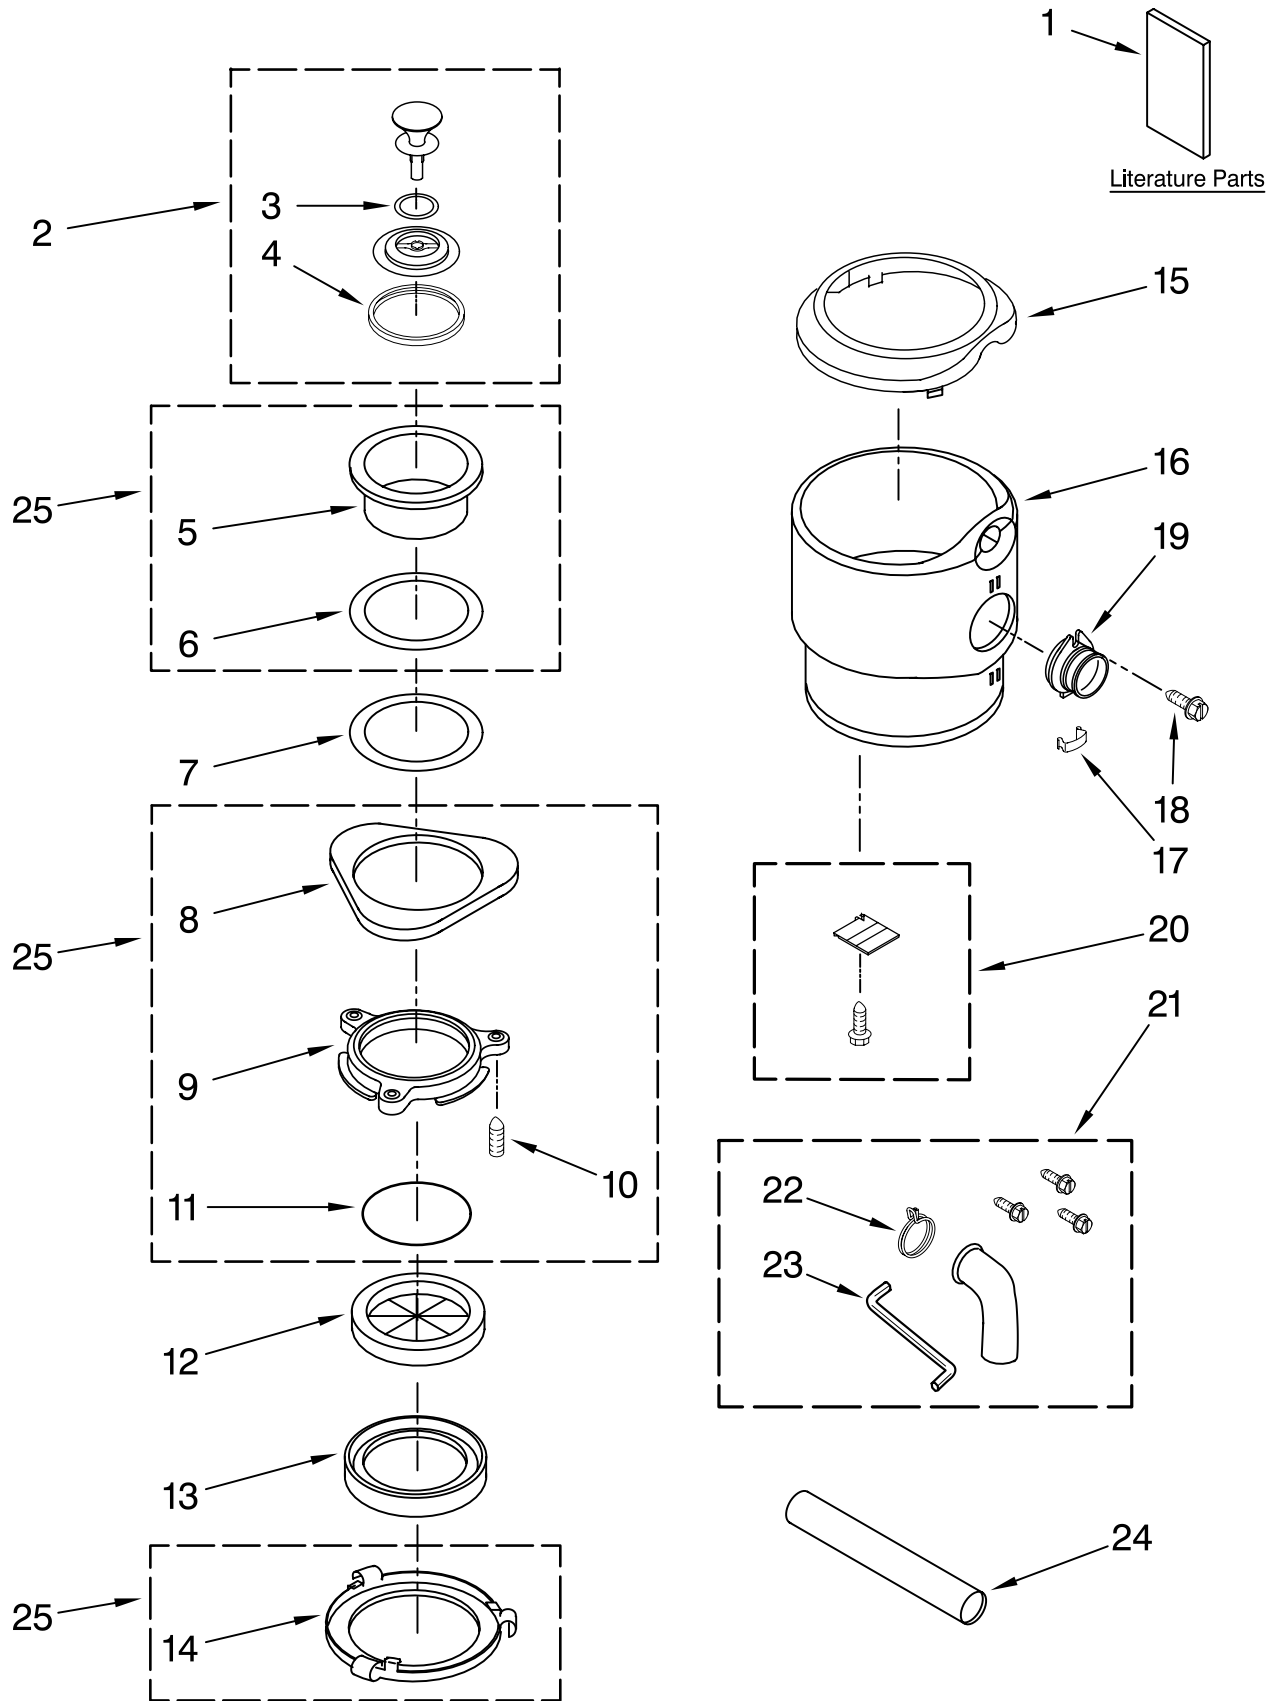

PARTS LIST

for

KitchenAid®

DISPOSER

1 HP – CONTINUOUS FEED

MODEL:

KCDS100T0

FOR CUSTOMER SATISFACTION ALWAYS USE
FACTORY SPECIFICATION PARTS

KITCHENAID

ST. JOSEPH MICHIGAN 49085

HOUSING AND FLANGE PARTS

For Model: KCDS100T0

FOR ORDERING INFORMATION REFER TO PARTS PRICE LIST

HOUSING AND FLANGE PARTS

For Model: KCDS100T0

Illus. No.	Part No.	DESCRIPTION
1		Literature
	W10171485	Guide, Use & Care
	W10166571	Repair Parts List
2	4211398	Stopper Assembly
3	4211355	Gasket, Stopper (Inner)
4	4211333	Gasket, Stopper (Outer)
5	W10171101	Flange, Sink
6	4211606	Gasket, Fiber
7	4211302	Seal, Sink Flange
8	W10171102	Flange, Backup
9	4211304	Flange, Mounting
10	W10171103	Screw, Backup
11	4211306	Ring, Snap
12	W10171487	Baffle, Sink Guard (Removeable)
13	W10171105	Gasket, Mounting
14	4211308	Flange, Body
15	W10171106	Trim, Shell (Cap)
16	W10171489	Shell, Trim
17	8174342	Clip
18	W10171108	Screw
19	W10171109	Coupler, Flex
20	8174315	Cover, Terminal
21	W10171110	Installation Kit
22	W10171111	Clamp, Spring
23	8174310	Wrench
24	W10171112	Tube, Discharge
25	W10179031	Mounting Assembly