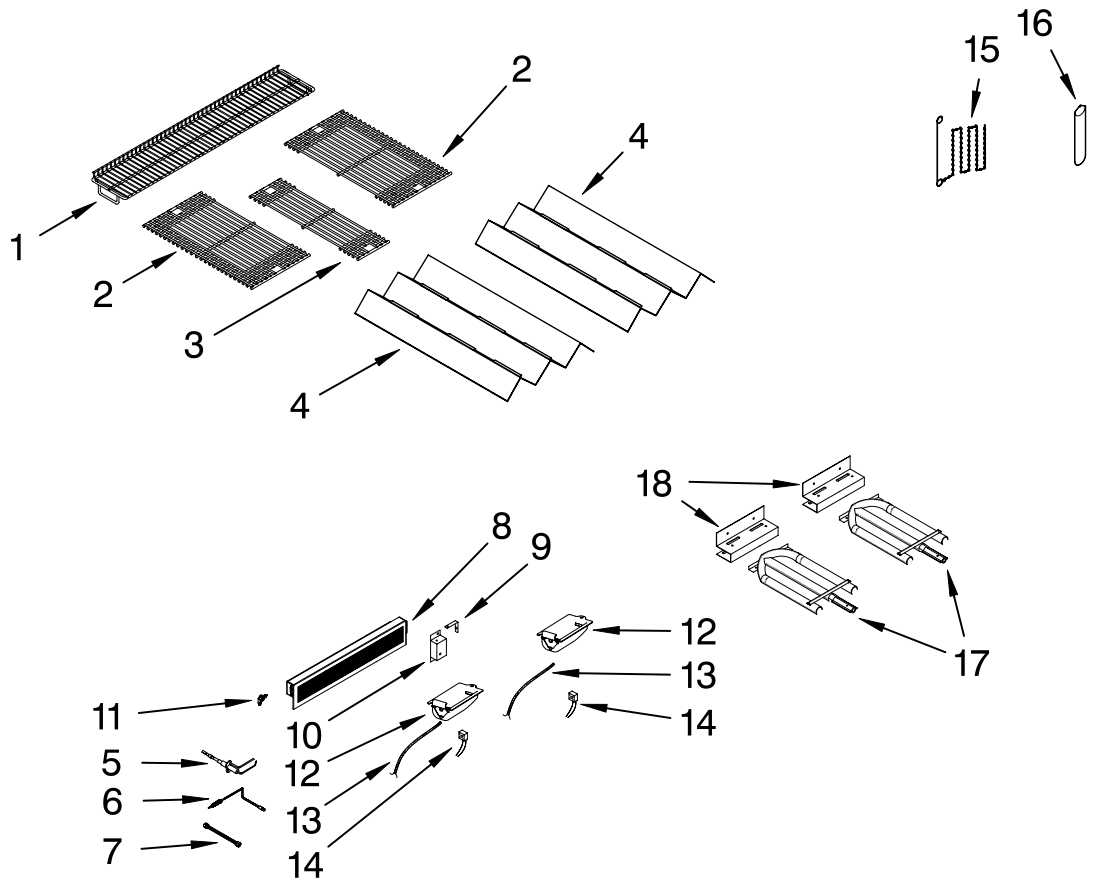

BURNERS, GRATES, AND LIGHTS PARTS

For Models: KBNS361TSS00, KBSS361TSS00
(Stainless Steel) (STLS w/Jacket)

Illus. No.	Part No.	DESCRIPTION

1	W10133859	Rack, Warming
2	W10133860	Rack, Large
3	W10133862	Rack, Small
4	W10128618	Plate, Sear
5	W10128621	Electrode, Rear
6	W10128622	Thermocouple, Rear Burner
7	W10128623	Flex Tube, Rear Burner
8	W10133864	Burner, Rear
9	W10128625	Bracket, Rear Thermocouple
10	W10128626	Cover, Rear Thermocouple
11	W10128627	Orifice, Rear Burner
12	W10128628	Light, Grill
13	W10133866	Light, Grill(Set)
14	W10133865	Socket, Light
15	W10128704	Rod, Lighting
16	W10128703	Bag, Lighting Rod
17	W10128775	Burner, Main
18	W10128776	Bracket, Main Brnr

FOR ORDERING INFORMATION REFER TO PARTS PRICE LIST