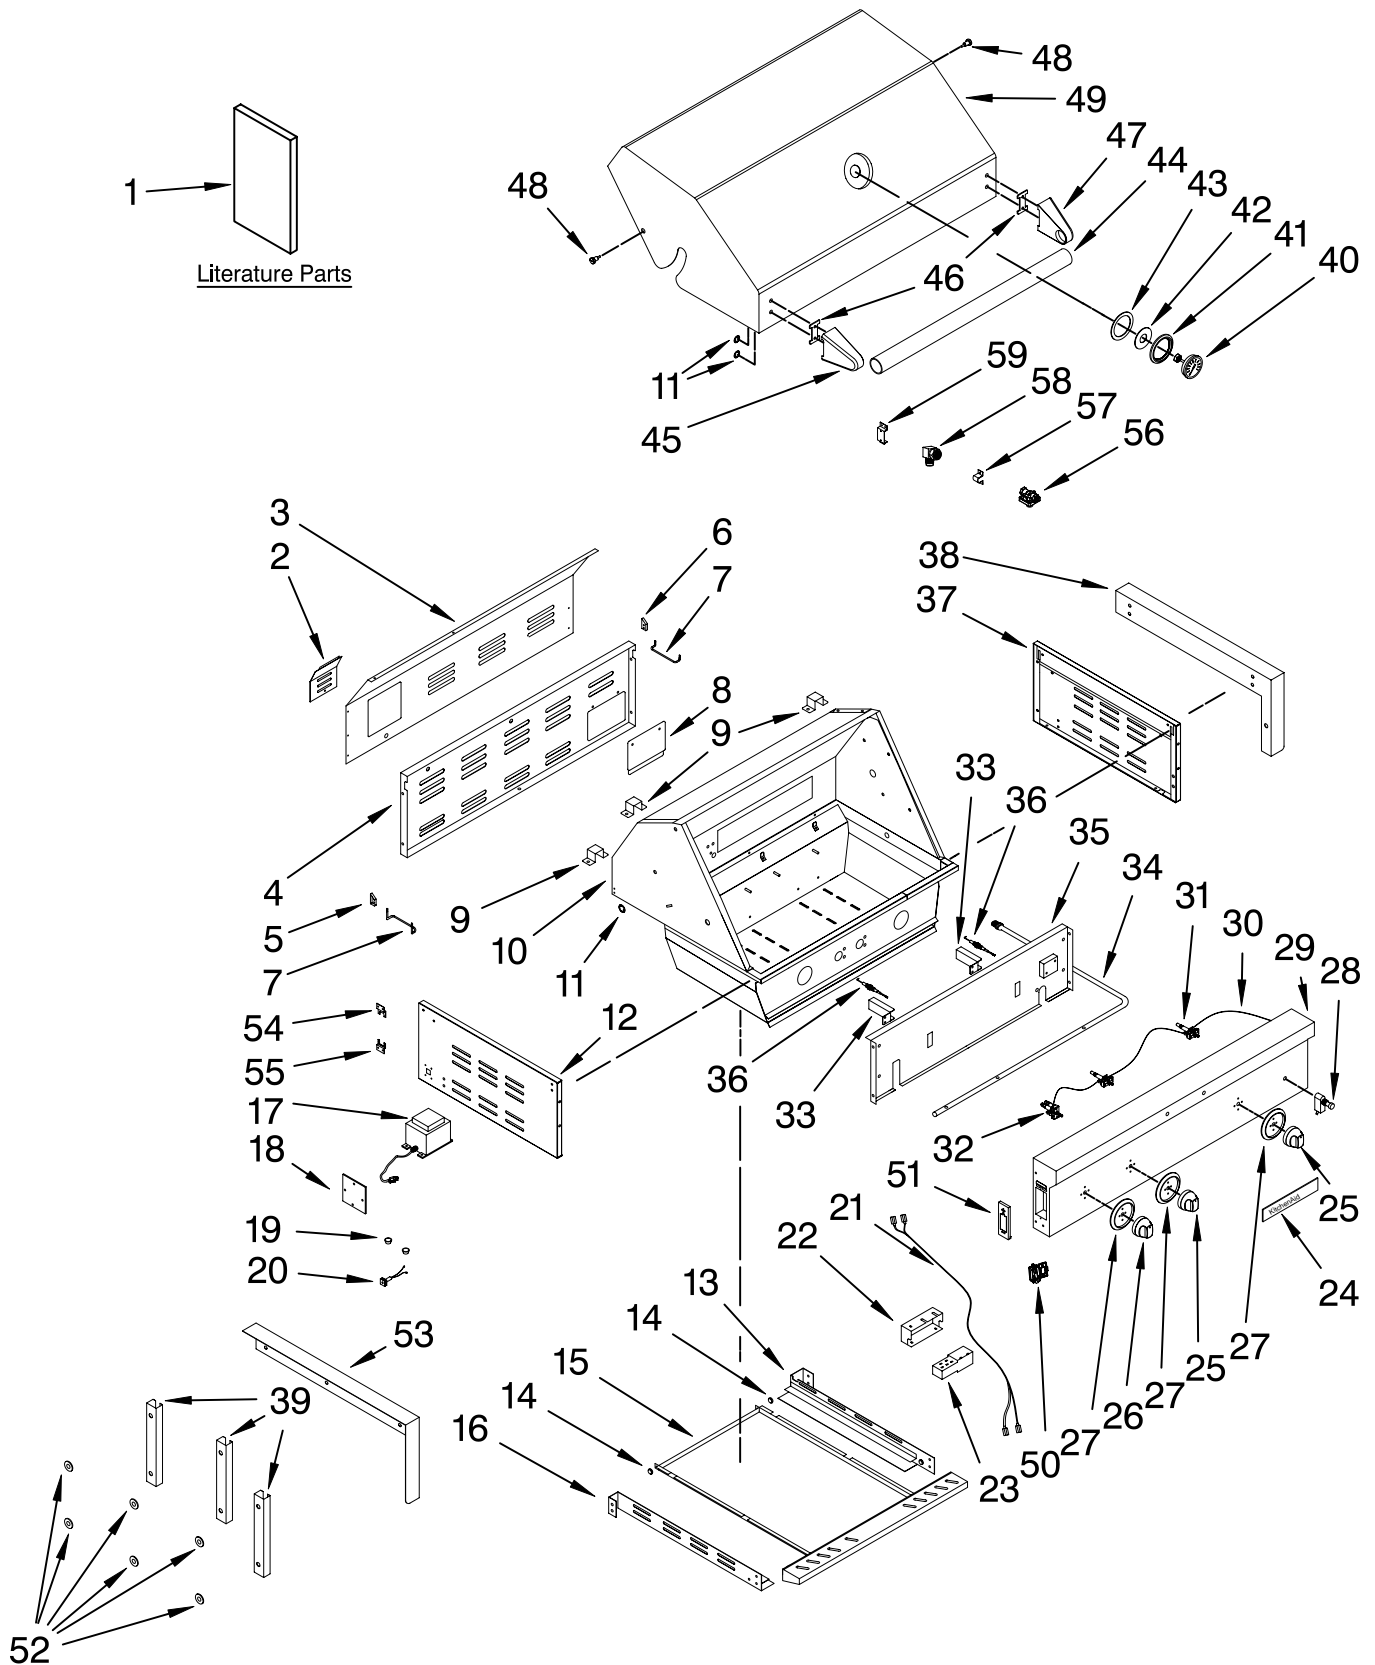

For Models: KBNS361TSS00, KBSS361TSS00
(Stainless Steel) (STLS w/Jacket)

FOR ORDERING INFORMATION REFER TO PARTS PRICE LIST

GRILL PARTS

For Models: KBNS361TSS00, KBSS361TSS00
(Stainless Steel) (STLS w/Jacket)

Illus. No.	Part No.	DESCRIPTION	Illus. No.	Part No.	DESCRIPTION	Illus. No.	Part No.	DESCRIPTION
1		Literature Parts	18	W10132690	Cover, Wire	38	W10132701	Flange (RT)
	W10110724	Use & Care Guide			Terminal	39	W10132697	Bracket, Flange
	W10110730	Conversion Instr. (LP to Natural)	19		Bushing	40	W10128777	Thermometer
2	W10128619	Cover, Rear		W10132691	Plastic (#SB22)	41	W10128779	Bezel, Thermometer
3	W10133863	Panel, Rear		W10132692	Plastic (#SB19)	42	W10128780	Insulator, Thermometer(Small)
4	W10133867	Panel, Access	20	W10133869	Outlet,Transformer	43	W10128782	Insulator, Thermometer(Large)
5	W10128634	Bracket, Panel Left	21	W10133876	Harness, Wire Light	44	W10133877	Handle, Hood
6	W10128635	Bracket, Panel Right	22	W10128664	Cover, Igniter	45	W10128785	Endcap, Handle (Left)
7	W10128636	Bracket, Warming Rack	23	W10128665	Igniter	46	W10128786	Spacer, Handle
8	W10128637	Cover, Access Panel	24	W10128751	Nameplate	47	W10128787	Endcap, Handle (Right)
9	W10128638	Clip, Wire	25	W10128753	Knob, Main Burner	48	W10128788	Hinge, Lid
10	W10133868	Hood Assy	26	W10128756	Knob, Rear Burner	49	W10133878	Hood
11	W10128640	Hole Plug	27	W10128759	Bezel, Knob	50	W10128715	Box, Battery
12	W10132699	Panel, Side Left	28	W10128761	Switch, Light	51	W10128711	Cover, Battery Box
13	W10128644	Bracket, Grease Tray (Right)	29	W10128762	Panel, Control	52	W10132698	Washer
14	W10128655	Roller, Drip Tray	30	W10128763	Harness, Wire Control	53	W10132696	Flange (LF)
15	W10133870	Drip Tray Assy (Includes Rollers)	31	W10128764	Valve, Main Brnr	54	W10132694	Brkt,Trnsfrmr(Top)
16	W10128657	Bracket, Grease Tray (Left)	32	W10128766	Valve, Rear Brnr	55	W10132695	Brkt,Trnsfrmr(Btm)
17	W10128669	Transformer	33	W10128767	Igniter, Main Gas	56	W10132702	Regulator (NG)
			34	W10133871	Manifold	57	W10128747	Fixture,Manifold
			35	W10133873	Baffle, Front	58	W10128748	Connector (Brass)
			36		Electrode	59	W10128749	Base, Manifold Fixture
				W10128770	Main Burner			
				W10133874	Main Burner			
				W10133875	Main Burner			
			37	W10132700	Side Panel, Right			

FOR ORDERING INFORMATION REFER TO PARTS PRICE LIST