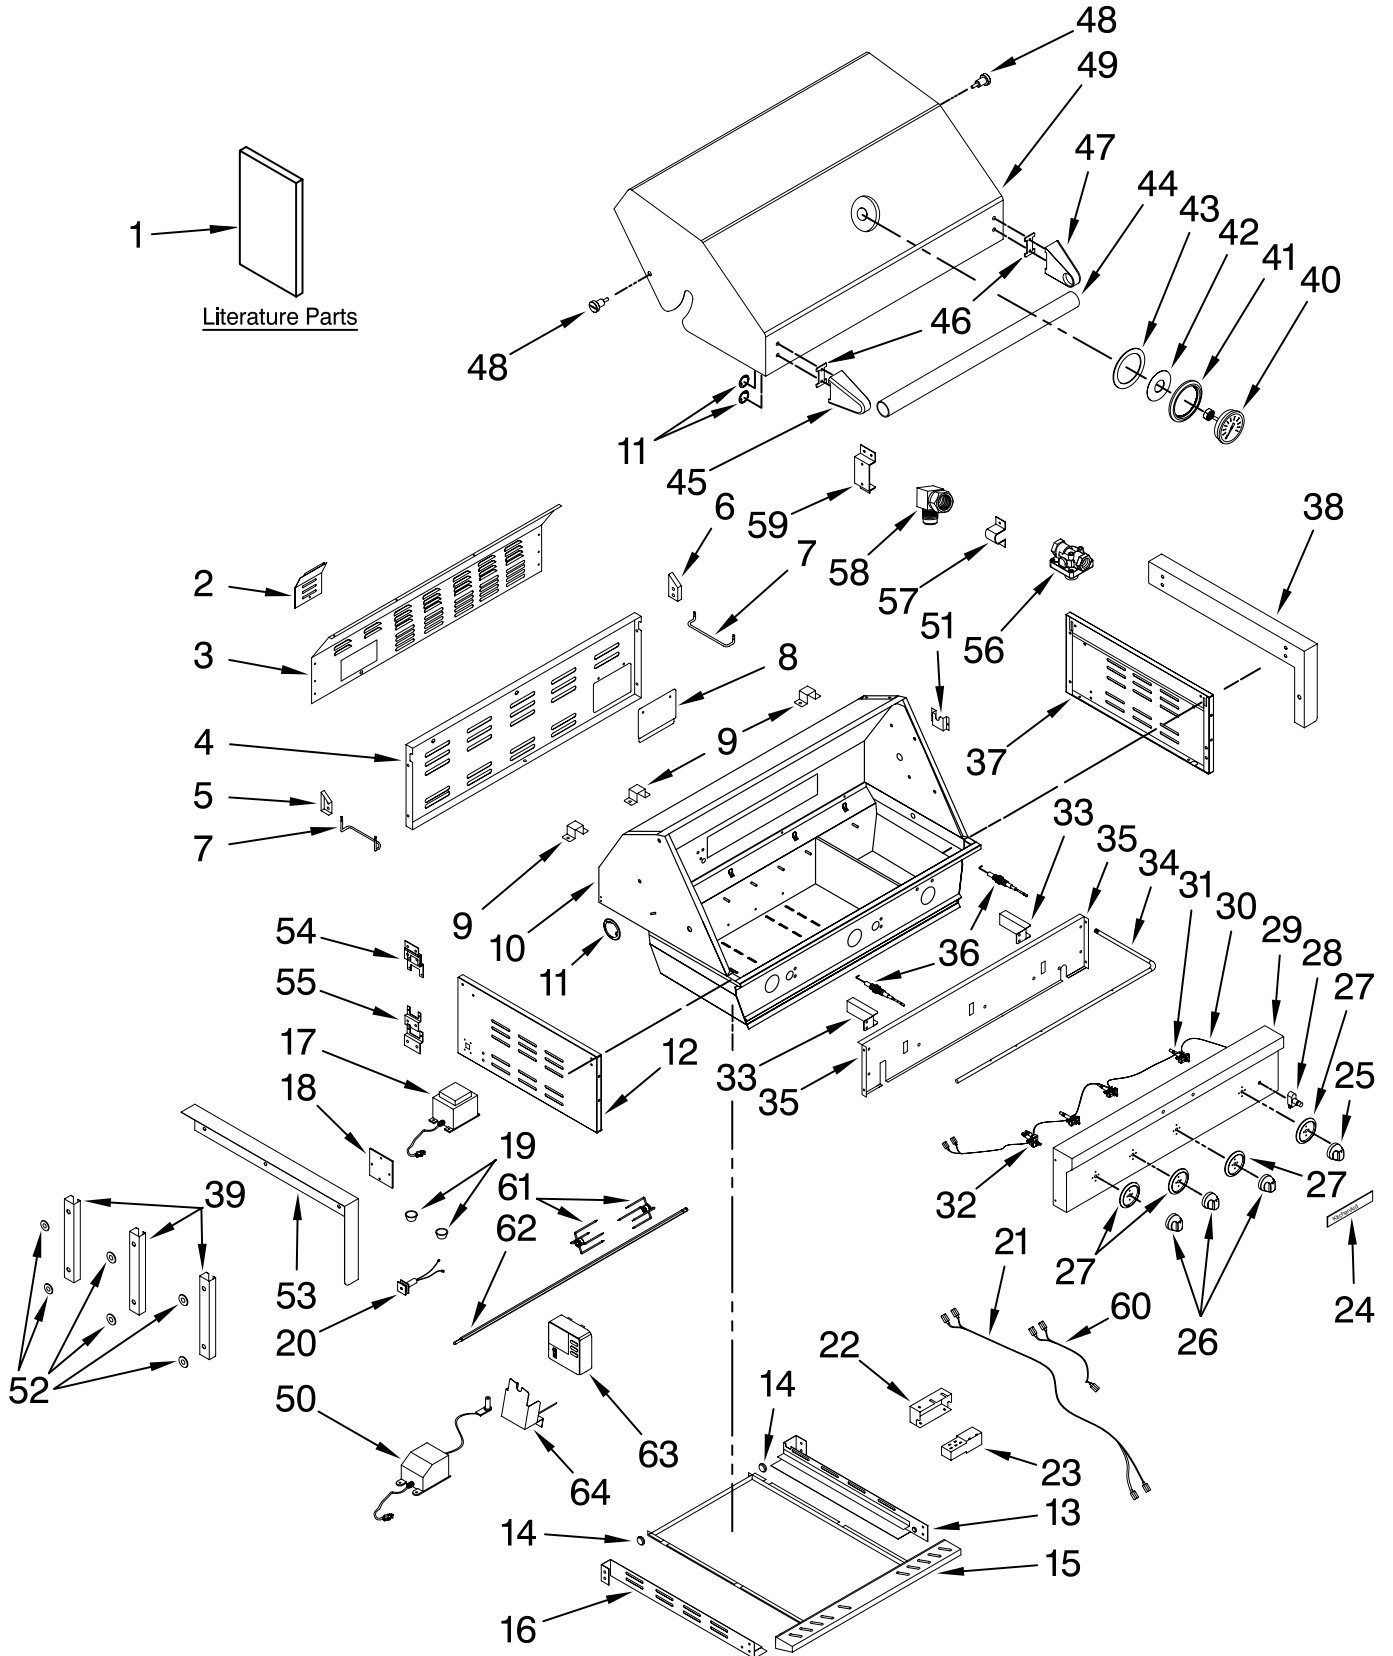

For Models: KBNU367TSS00, KBSU367TSS00
(Stainless Steel) (STLS w/Jacket)

FOR ORDERING INFORMATION REFER TO PARTS PRICE LIST

GRILL PARTS

For Models: KBNU367TSS00, KBSU367TSS00
(Stainless Steel) (STLS w/Jacket)

Illus. No.	Part No.	DESCRIPTION	Illus. No.	Part No.	DESCRIPTION	Illus. No.	Part No.	DESCRIPTION
1		Literature Parts	19		Bushing	42	W10128780	Insulator,
	W10110724	Use & Care Guide		W10132691	Plastic (#SB22)			Thermometer(Small)
	W10110730	Conversion Instr. (LP to Natural)		W10132692	Plastic (#SB19)	43	W10128782	Insulator,
2	W10128619	Cover, Rear	20	W10133869	Outlet,Transformer			Thermometer(Large)
3	W10134803	Panel, Rear	21	W10133876	Harness, Wire	44	W10133877	Handle, Hood
4	W10134813	Panel, Access			Light	45	W10128785	Endcap, Handle (Left)
5	W10128634	Bracket, Panel Left	22	W10128664	Cover, Igniter	46	W10128786	Spacer, Handle
6	W10128635	Bracket, Panel Right	23	W10128665	Spark Module, Electrode	47	W10128787	Endcap, Handle (Right)
7	W10128636	Bracket, Warming Rack	24	W10128751	Nameplate	48	W10128788	Hinge, Lid
8	W10128637	Cover, Access Panel	25	W10134821	Knob, Main Burner	49	W10134789	Hood
9	W10128638	Clip, Wire	26	W10134822	Knob, Rear Burner	50	W10134987	Transformer, Rotisserie Motor
10	W10134809	Hood Assy	27	W10134820	Bezel, Knob	51	W10134988	Bracket, Spit
11	W10128640	Hole Plug	28	W10128761	Switch, Light	52	W10132698	Washer
12	W10132699	Panel, Side Left	29	W10134819	Panel, Control	53	W10132696	Flange (LF)
13	W10128644	Bracket, Grease Tray (Right)	30	W10134817	Harness, Wire Control	54	W10132694	Brkt,Trnsfrmr(Top)
14	W10128655	Roller, Drip Tray	31	W10128764	Valve, Main Brnr	55	W10132695	Brkt,Trnsfrmr(Btm)
15	W10133870	Drip Tray Assy (Includes Rollers)	32	W10128766	Valve, Rear Brnr	56	W10132702	Regulator (NG)
16	W10128657	Bracket, Grease Tray (Left)	33	W10128767	Igniter, Cover	57	W10128747	Fixture,Manifold
17	W10134823	Transformer	34	W10133871	Manifold	58	W10128748	Connector (Brass)
18	W10132690	Cover, Wire Terminal	35	W10134815	Baffle, Front	59	W10128749	Base, Manifold Fixture
			36	W10134804	Burner, Rear	60	W10134818	Harness, Wire
			37	W10132700	Side Panel, Right	61	W10134981	Fork, Spit
			38	W10132701	Flange (RT)	62	W10140240	Rod, Spit
			39	W10132697	Bracket, Flange	63	W10134985	Motor, Rotisserie
			40	W10128777	Thermometer	64	W10134986	Bracket, Rot. Mtr.
			41	W10128779	Bezel, Thermometer			

FOR ORDERING INFORMATION REFER TO PARTS PRICE LIST