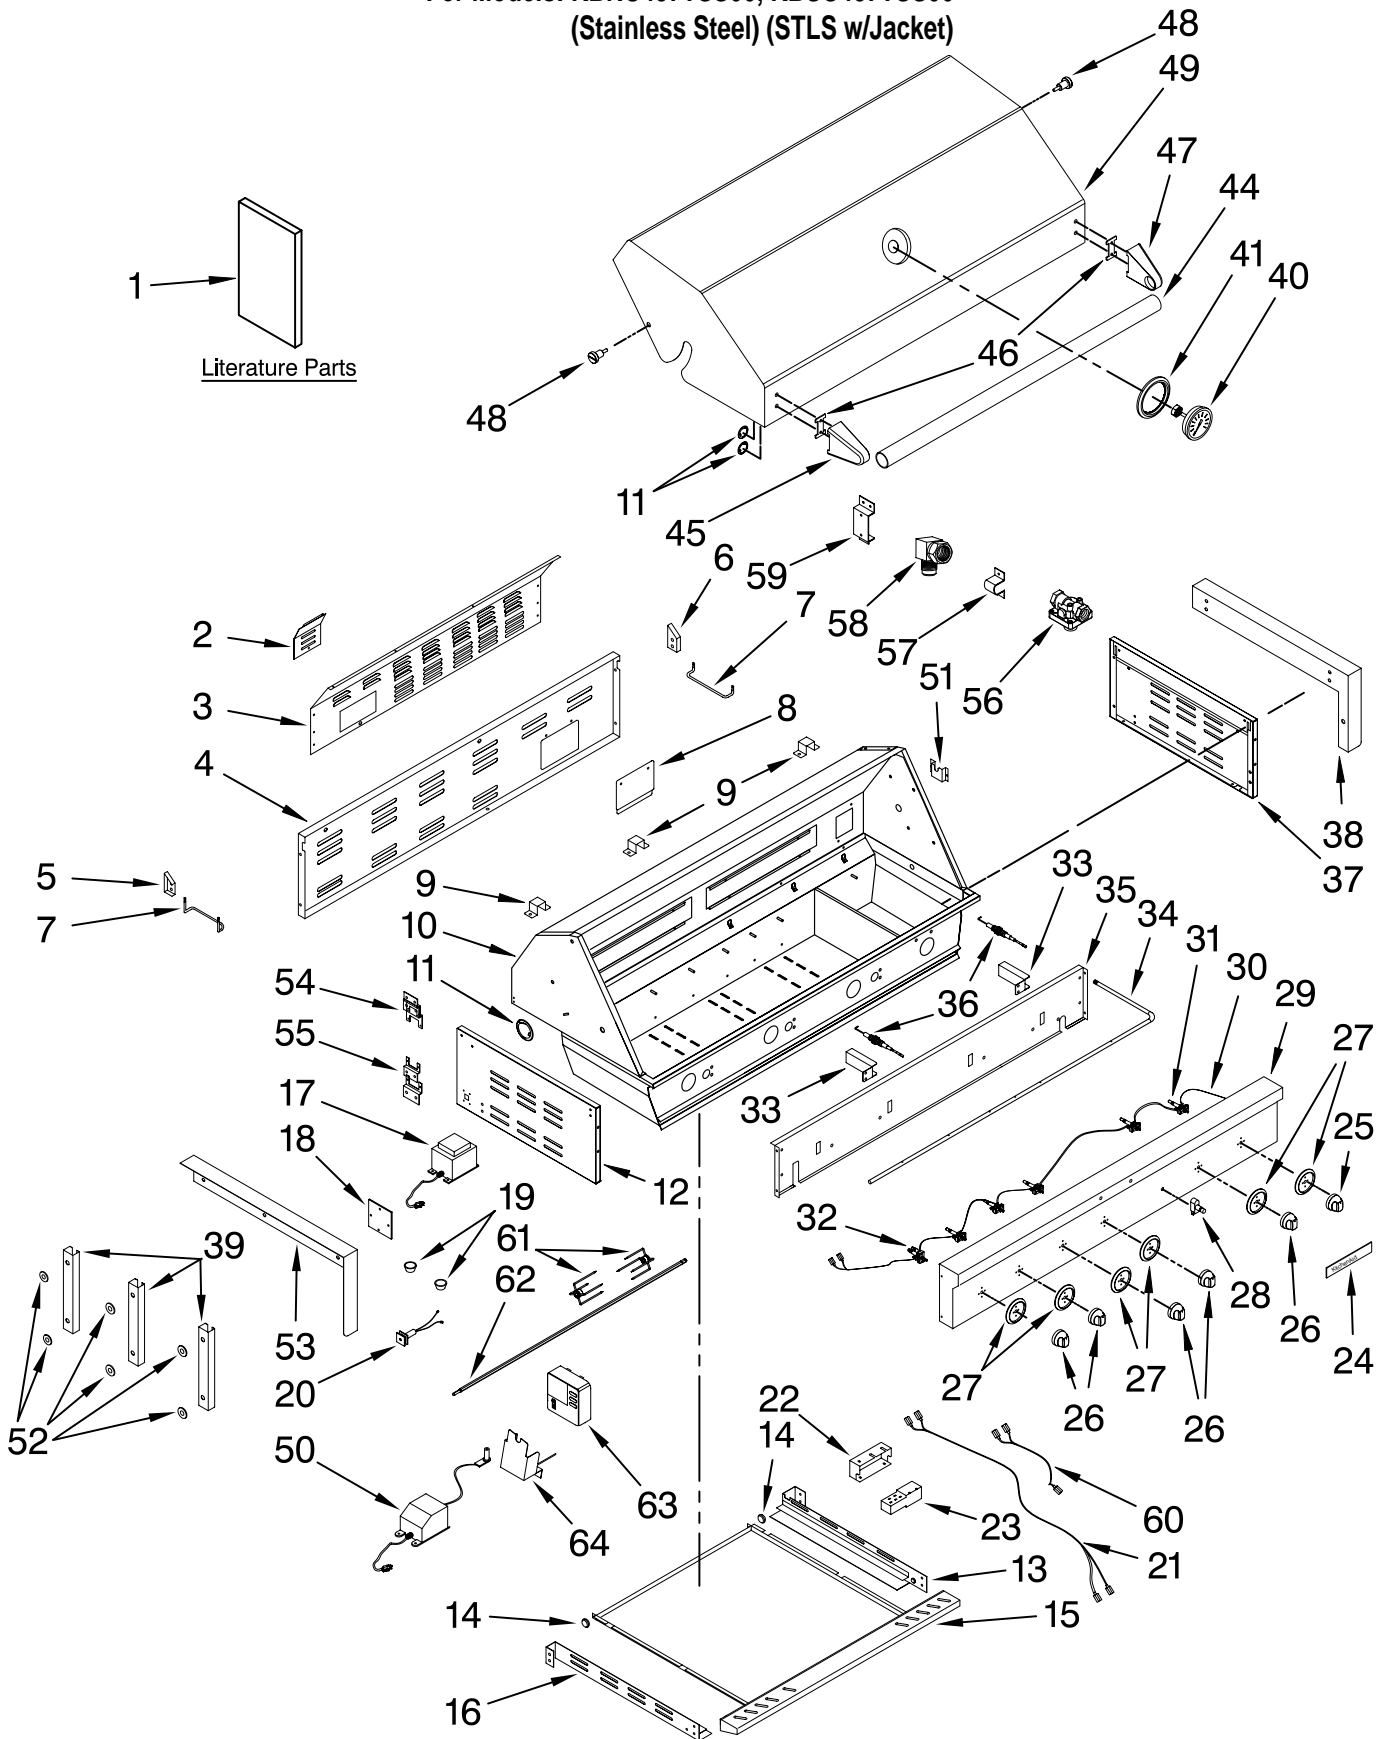

For Models: KBNU487TSS00, KBSU487TSS00
(Stainless Steel) (STLS w/Jacket)

FOR ORDERING INFORMATION REFER TO PARTS PRICE LIST

GRILL PARTS

For Models: KBNU487TSS00, KBSU487TSS00
(Stainless Steel) (STLS w/Jacket)

Illus. No.	Part No.	DESCRIPTION	Illus. No.	Part No.	DESCRIPTION	Illus. No.	Part No.	DESCRIPTION
1		Literature Parts	17	W10134823	Transformer	39	W10132697	Bracket, Flange
	W10110724	Use & Care Guide	18	W10132690	Cover, Wire	40	W10128777	Thermometer
	W10110730	Conversion Instr. (LP to Natural)			Terminal	41	W10128779	Bezel, Thermometer
2	W10128619	Cover, Rear	19		Bushing	44	W10133877	Handle, Hood
3	W10134803	Panel, Rear		W10132691	Plastic (#SB22)	45	W10128785	Endcap, Handle (Left)
4	W10141178	Panel, Access		W10132692	Plastic (#SB19)	46	W10128786	Spacer, Handle
5	W10128634	Bracket, Panel Left	20	W10133869	Outlet, Transformer	47	W10128787	Endcap, Handle (Right)
6	W10128635	Bracket, Panel Right	21	W10133876	Harness, Wire Light	48	W10128788	Hinge, Lid
7	W10128636	Bracket, Warming Rack	22	W10128664	Cover, Igniter	49	W10134789	Hood
8	W10128637	Cover, Access Panel	23	W10128665	Spark Module, Electrode	50	W10134987	Transformer, Rotisserie Motor
9	W10128638	Clip, Wire	24	W10128751	Nameplate	51	W10134988	Bracket, Spit
10	W10134809	Hood Assy	25	W10134821	Knob, Main Burner	52	W10132698	Washer
11	W10128640	Hole Plug	26	W10134822	Knob, Rear Burner	53	W10141187	Flange (LF)
12	W10132699	Panel, Side Left	27	W10134820	Bezel, Knob	54	W10132694	Brkt,Trnsfrmr(Top)
13	W10128644	Bracket, Grease Tray (Right)	28	W10128761	Switch, Light	55	W10132695	Brkt,Trnsfrmr(Btm)
14	W10128655	Roller, Drip Tray	29	W10141195	Panel, Control	56	W10132702	Regulator (NG)
15		Drip Tray Assy (Includes Rollers)	30	W10141196	Harness, Wire Control	57	W10128747	Fixture,Manifold
	W10133870	Large	31	W10128764	Valve, Main Brnr	58	W10128748	Connector (Brass)
	W10140262	Small	32	W10128766	Valve, Rear Brnr	59	W10128749	Base, Manifold Fixture
16	W10128657	Bracket, Grease Tray (Left)	33	W10128767	Igniter, Cover	60	W10134818	Harness, Wire
			34	W10141198	Manifold	61	W10134981	Fork, Spit
			35	W10141199	Baffle, Front	62	W10140240	Rod, Spit
			36		Electrode	63	W10134985	Motor, Rotisserie
				W10141177	Burner, Rear	64	W10134986	Bracket, Rot. Mtr.
			37	W10132700	Side Panel, Right			
			38	W10141201	Flange (RT)			

FOR ORDERING INFORMATION REFER TO PARTS PRICE LIST