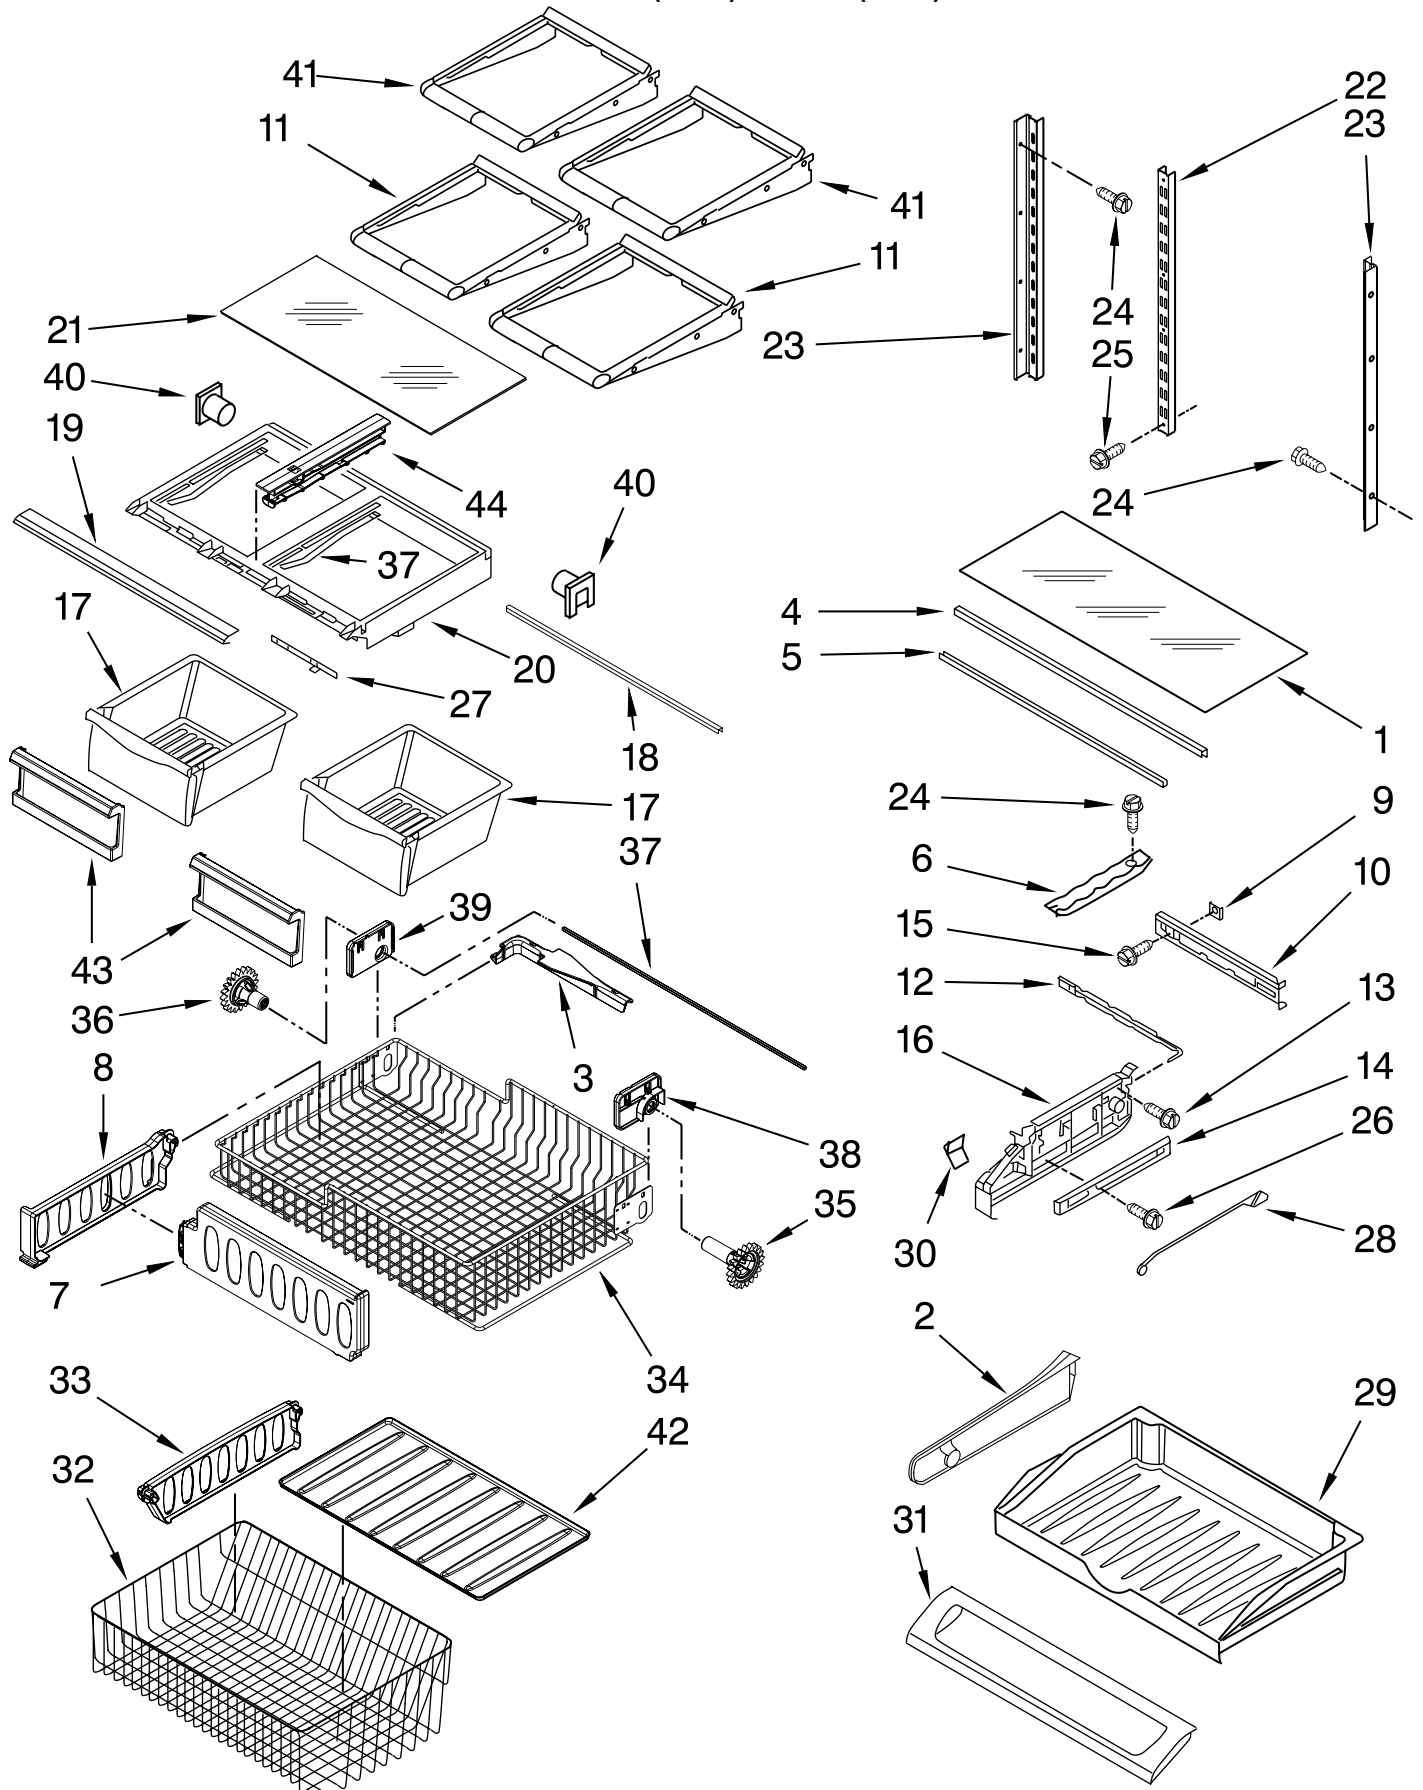

SHELF PARTS

For Models: KBFS25EWWH7, KBFS25EWBL7
(White) (Black)

FOR ORDERING INFORMATION REFER TO PARTS PRICE LIST

SHELF PARTS

For Models: KBFS25EWWH7, KBFS25EWBL7

(White)

(Black)

Illus. No.	Part No.	DESCRIPTION	Illus. No.	Part No.	DESCRIPTION	Illus. No.	Part No.	DESCRIPTION
1	12204830	Glass, Pantry	16		Endcap, Pantry	30	12655204	Knob, Temperature Control
2	12731901N	Divider, Pantry Drawer		12656106	Left			
3	W10149389N	Lift, Bail Arm		12656019	Right	31	12656817	Door, Pantry Drawer
4	12655902SP	Extr, Glass Support (2)	17	12804601SP	Pan, Crisper (2)	32	W10150039N	Basket, Freezer (Lower)
5	12227305WH	Brace, Pantry	18	12642303WD	Brace, Crisper	33	W10146440N	Divider, Lower Basket
6	12531901	Track, Pantry	19	W10231484N	Trim, Crisper	34	W10348246	Basket, Freezer (Upper)
7	W10171558	Divider, Upper Basket	20	W10329866	Frame, Crisper	35	W10474715	Gear
8	W10241046	Divider, Upper Basket	21	12204824N	Glass, Crisper Cover	36	W10474716	Gear
9	12656901	Gasket, Pantry	22	W10273463	Ladder, Center	37	12812904WD	Shaft
10	12656202	Housing, Control	23	W10251971	Ladder, Side	38	W10348260	Mount, RH
11	12654610N	Shelf, Glide	24	12990513	Screw (6)	39	W10348259	Mount, LH
12	12655402	Slide, Temperature	25	W10215666	Screw (2)	40	13062602	Support, Crisper
13	12990512	Screw (4)	26	12990504	Screw (4)	41	12654710	Shelf, Stationary
14	W10235370	Glide, Drawer(2)	27	12530805SP	Slide, Humidity Control	42	13025201N	Tray, Lower
15	12990513	Screw	28	12655304	Rod, Temperature Control	43	12909404SP	Front-Crisper Pan
			29	12731302	Drawer, Pantry	44	W10326469N	Rail-Cntr-Crisper

FOR ORDERING INFORMATION REFER TO PARTS PRICE LIST