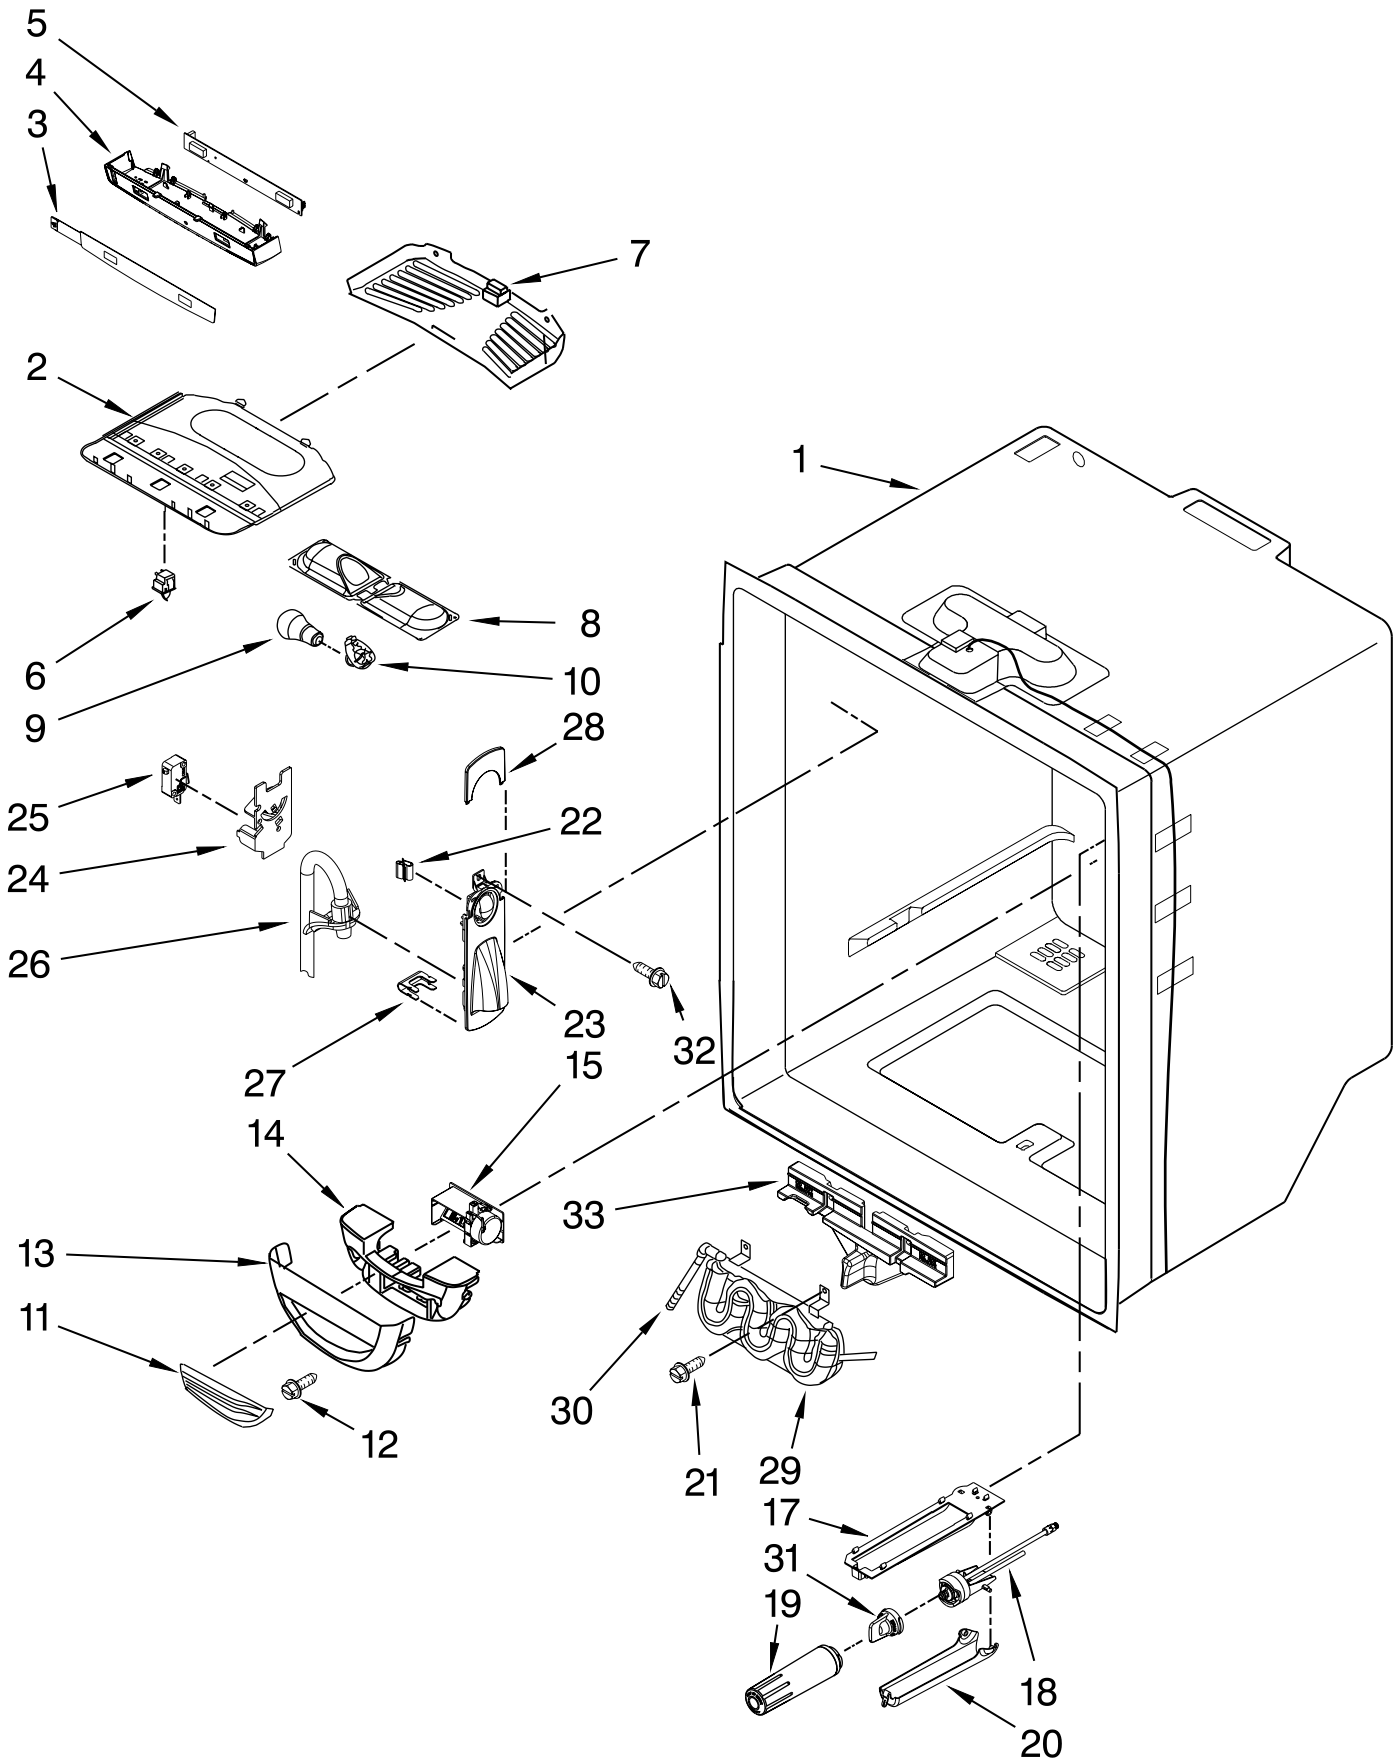

REFRIGERATOR LINER PARTS

For Models: KBFS25EWWH7, KBFS25EWBL7

(White)

(Black)

FOR ORDERING INFORMATION REFER TO PARTS PRICE LIST

REFRIGERATOR LINER PARTS

For Models: KBFS25EWWH7, KBFS25EWBL7

(White)

(Black)

Illus. No.	Part No.	DESCRIPTION
1		Liner (Not A Serviceable Part)
2	12806302	Module, Light
3	W10317125	Overlay
4	12806405	Housing, Control
5	W10428901	Board, Control
6	C3680310V	Switch, Light (2)
7	12806501N	Cover, Light
8	W10443023	Housing, Light
9	W10311505N	Bulb, Light
10	12570701V	Socket, Light (2)
11	12806801	Insert, Damper Cover
12	12990604	Screw
13	12806701	Cover, Damper
14	13012402	Insulation
15	W10207517	Control, Damper
17	12704801	Plate
18	12590620	Head, Water Filter
19	UKF8001	Filter, Water
20	12568001	Cover, Filter
21	12990512	Screw (2)
22	B8390302	Clip, Facade
23	12706909	Facade, Disp.
24	12707303	Plate, Switch
25	12575501	Switch, Limit
26	12707206	Guide, Waterline
27	12251001	Clip, Waterline
28	12707005	Facade, Disp (Top)
29	12706112	Tank, Water
30	61006182	Union
31	12664501SP	Plug, Bypass
32	12990513	Screw
33	W10117358	Insulation, Water Tank

Following Parts Not Illustrated

W10224292 Harness, Control
(Refrigerator)
(Includes
Thermistor)