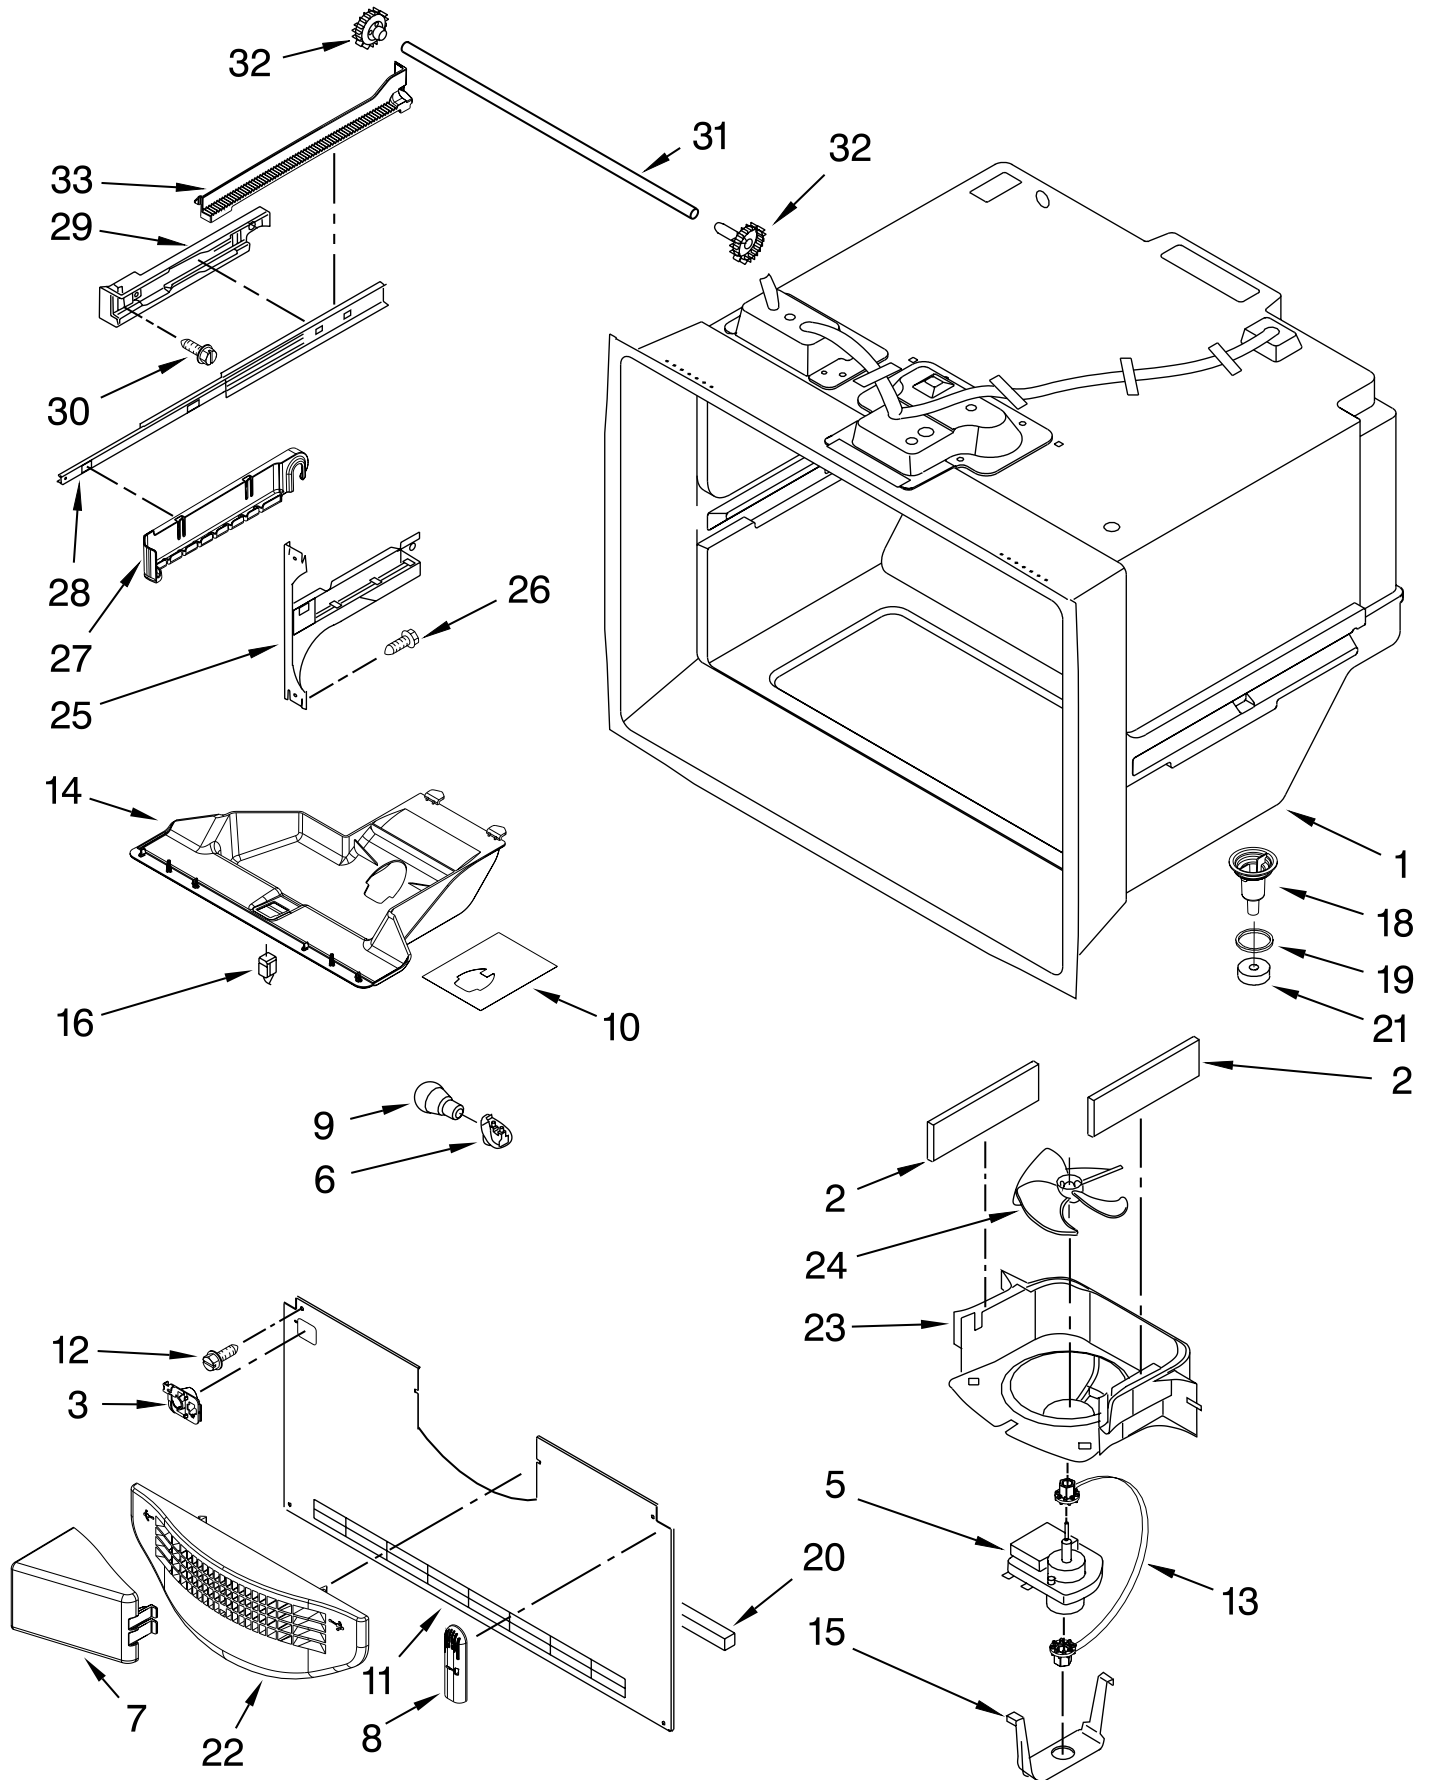

FREEZER LINER PARTS

For Models: KBFS25EWWH7, KBFS25EWBL7

(White)

(Black)

FOR ORDERING INFORMATION REFER TO PARTS PRICE LIST

FREEZER LINER PARTS

For Models: KBFS25EWWH7, KBFS25EWBL7

(White)   (Black)

Illus. No.	Part No.	DESCRIPTION
1		Liner (Not A Seviceable Part)
2	A3189392	Gasket, Foam
3	12932103	Guide, Fill Tube
5	W10128551	Motor, Evaporator
6	12570701	Socket, Light
7	W10157765	Diverter, Air
8	12815301	Cover, Thermistor
9	W10311505	Bulb, Light
10	W10277466	Foil, Housing
11	W10308416	Cover, Evaporator
12	12990511	Screw (4)
13	W10121318	Grommet
14	W10277025	Moduel, Light
15	13058002	Clip, Evap Motor
16	12466105	Switch, Light
18	D7753903	Funnel, Drain
19	M0500703	Seal
20	A3189396	Gasket, Bottom
21	B8381501	Gasket
22	13024803	Grille, Fz Air
23	13057901	Shroud, Evap Fan
24	2169142	Blade, Fan (Evaporator)
25		Bracket, Door
	W10330994	Left
	W10330995	Right
26	12990521	Screw (8)
27		Cradle, Basket
	W10280608	Left
	W10280613	Right
28	W10120018	Slide, Drawer (2)
29		Adapter, Slide
	W10284684	Left
	W10284685	Right
30	12990501	Screw (6)
31	12812903WD	Shaft
32	12002497	Gear-(L & R)
33		Rack, Side
	W10284694	LH
	W10284695	RH

FOR ORDERING INFORMATION REFER TO PARTS PRICE LIST