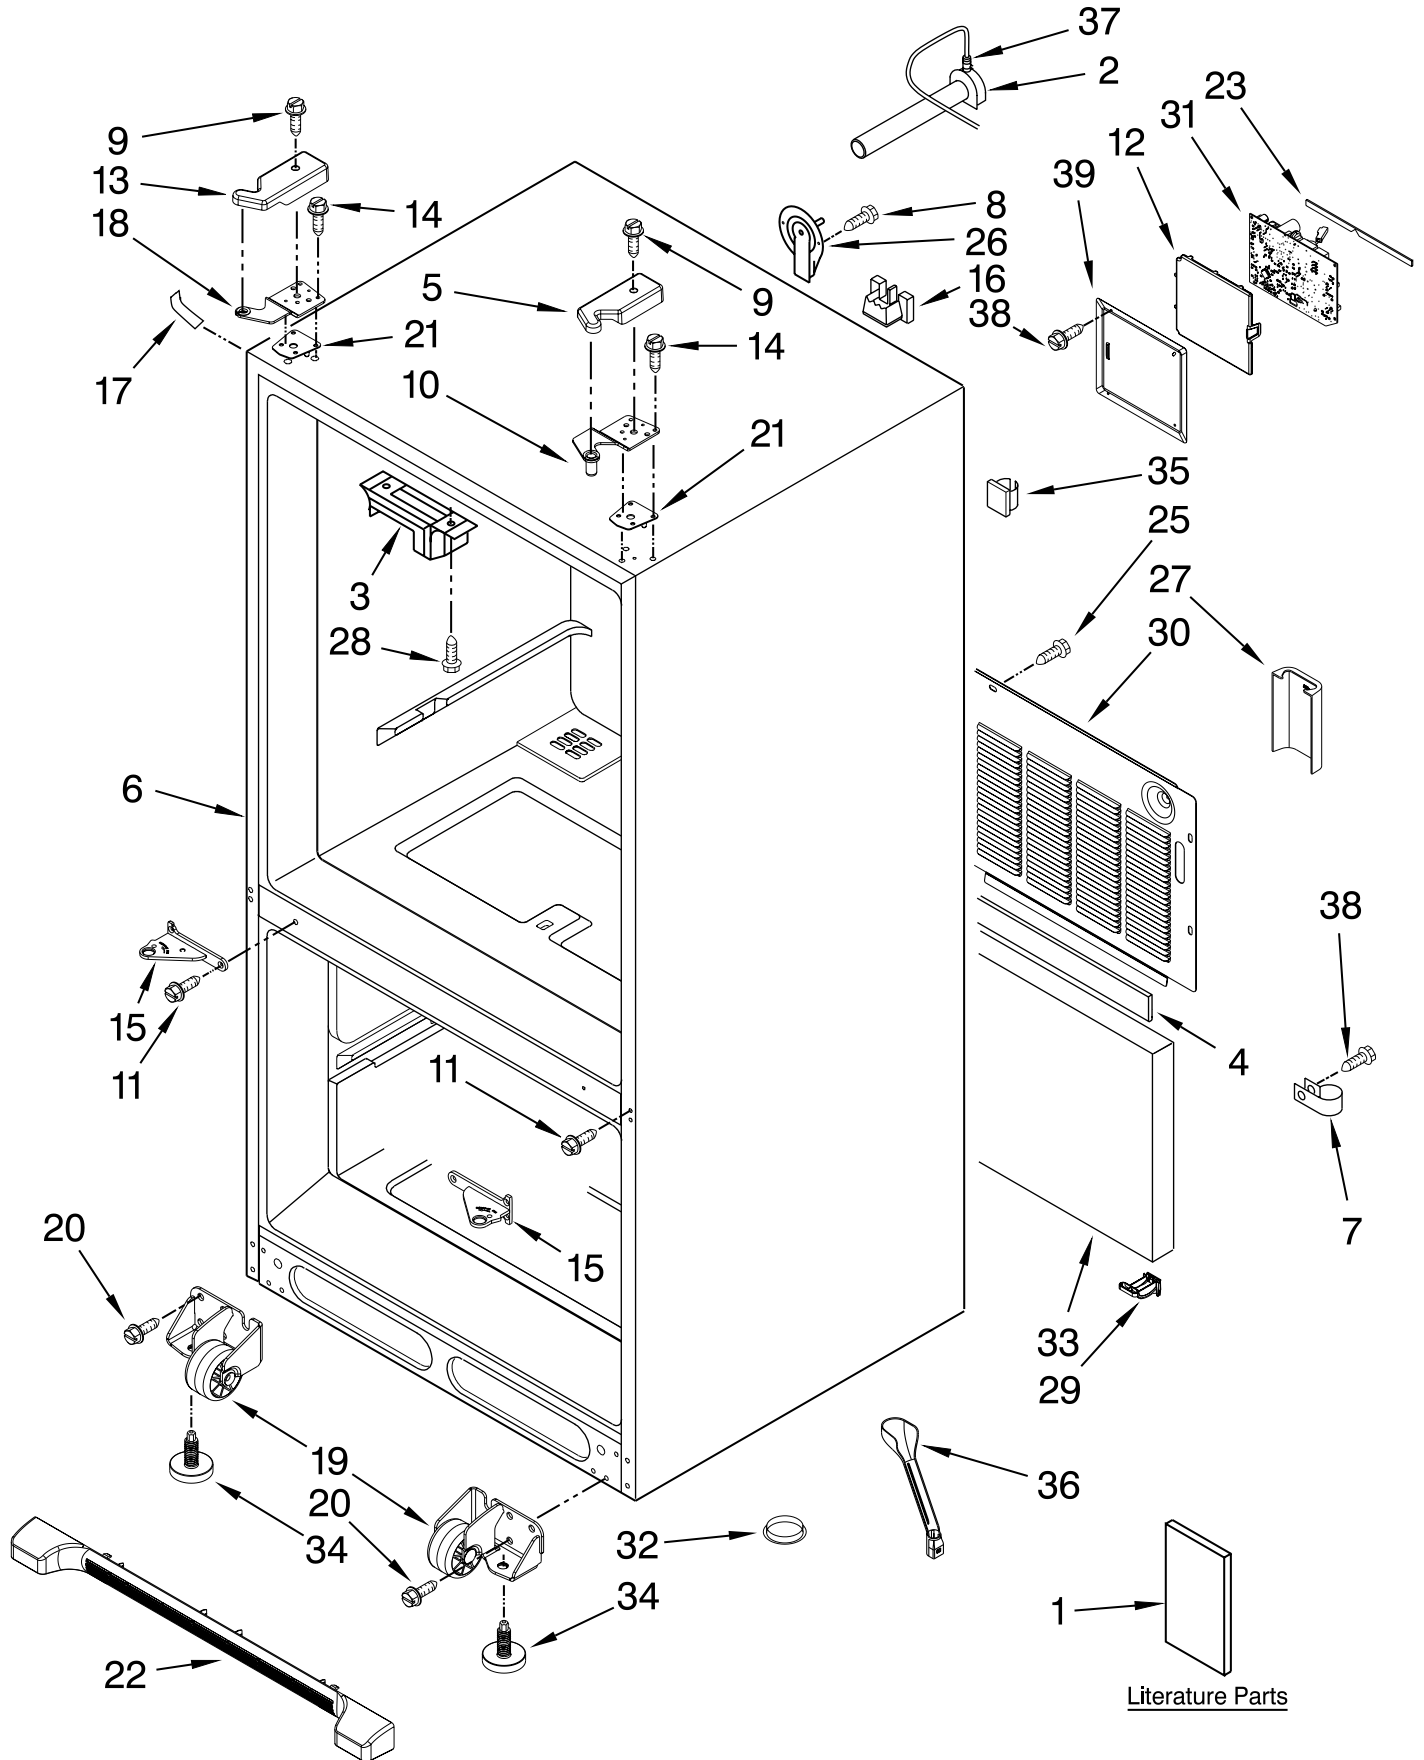

For Models: KBFS25EWWH7, KBFS25EWBL7

(White)

(Black)

FOR ORDERING INFORMATION REFER TO PARTS PRICE LIST

CABINET PARTS

For Models: KBFS25EWWH7, KBFS25EWBL7

(White)

(Black)

Illus. No.	Part No.	DESCRIPTION	Illus. No.	Part No.	DESCRIPTION	Illus. No.	Part No.	DESCRIPTION
1		Literature Parts	13		Cover, Left Hinge	22		Grille, Toe
	W10480706	Tech Sheet		12962301W	White		W10244559N	White
	W10366208	Owners Manual		12962301B	Black		W10244561N	Black
	W10273820	Energy Guide	14	12992403	Screw (6)	23	12957801	Gasket, HV Box
2	10463203	Elbow, Fill Tube	15		Hinge, Center	25	12990511	Screw
3	12698403	Block, Pivot		13000001WD	White – LH	26	12726003	Cover, Water Line
4	B5759655	Gasket		13000002WD	White – RH	27	W10208593	Guard, Water Valve
5		Cover, Right Hinge		13000007ED	Black–LH	28	12990303	Screw (2)
	12962302W	White		13000008ED	Black–RH	29	12831101	Sweep, Dual Tube
	12962302B	Black	16	12777701	Block, Fill Tube	30	W10211855	Cover, Unit
6		Cabinet (Not A Serviceable Part)	17		Cover, Corner (2)	31	W10317076	Board, Control
				12587703W	White	32	A3076901	Plug, Button
7	M0108107	Clamp, Tube		12587703B	Black	33	12820505	Insulation, Sound
8	12990504	Screw	18	12963204ED	Hinge, Top Left	34	W10141622	Brake, Foot
9	12992602	Screw	19		Roller Assembly	35	M0104106	Clip (2)
10	12963205ED	Hinge, Top Right		W10275850	Left	36	W10210988	Tube, Drain
11	W10339086	Screw		W10275849	Right	37	M0114003	Clip
12	W10296541	Lid, HV Box	20	12991302	Screw (8)	38	12990702	Screw
			21		Shim, Hinge	39	12961602	Cover–Control Box
				12999501	Left			
				12999502	Right			

FOR ORDERING INFORMATION REFER TO PARTS PRICE LIST