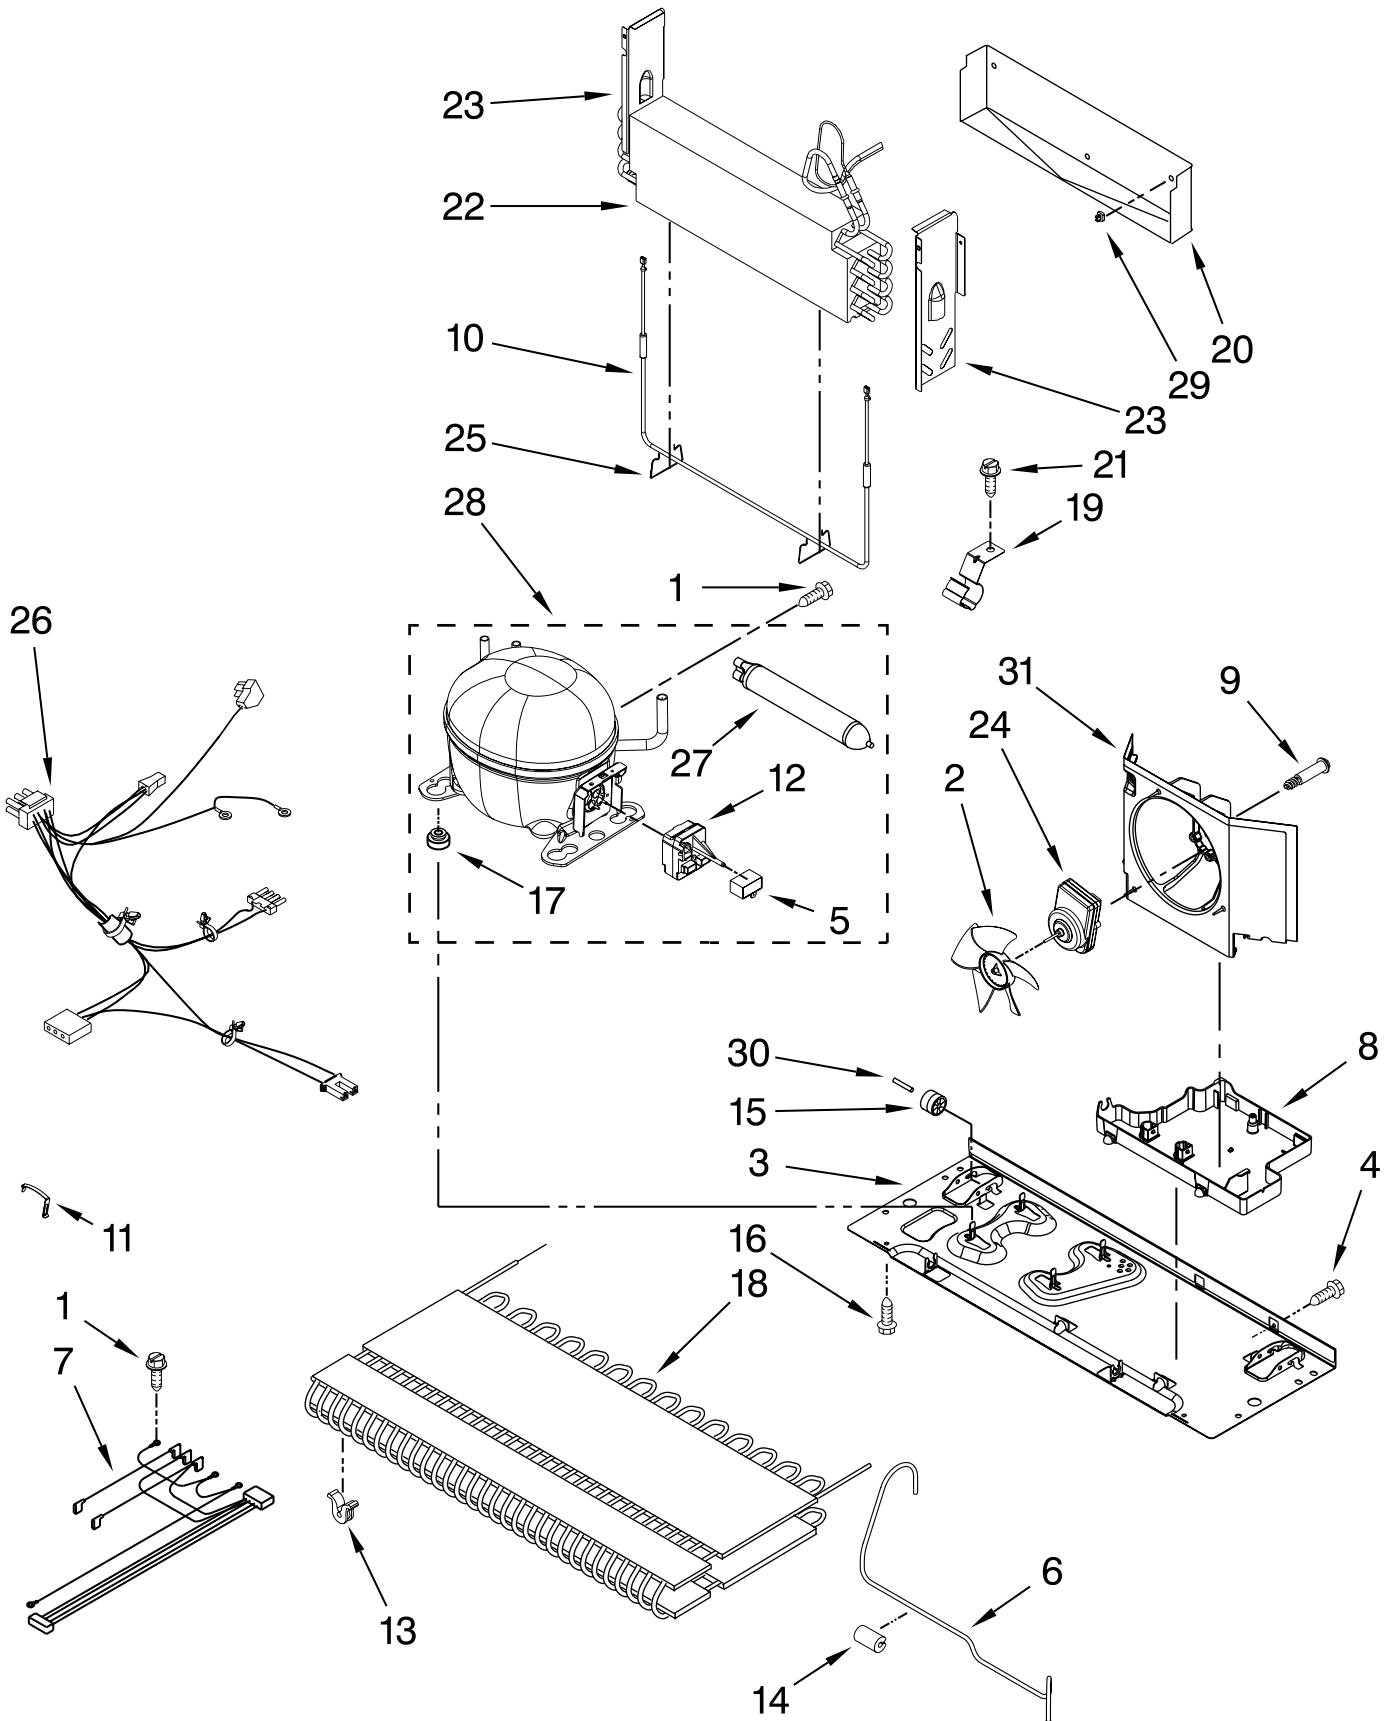

UNIT PARTS

For Models: KBFS25EWWH7, KBFS25EWBL7
(White) (Black)

FOR ORDERING INFORMATION REFER TO PARTS PRICE LIST

UNIT PARTS

For Models: KBFS25EWWH7, KBFS25EWBL7

(White)

(Black)

Illus. No.	Part No.	DESCRIPTION
1	12992301	Screw
2	12825803	Blade, Fan
3	W10480111	Basepan
4	12990511	Screw
5	2264017	Capacitor
6	W10233569	Tube, Discharge
7	W10292242	Harness, Evap. (Incl.Def.Heater)
8	W10296785	Pan, Drain
9	W10216919	Screw, Shoulder
10	12729129	Heater, Defrost
11	W10216075	Strap, Bale
12	W10330834	Start Device
13	W10137529	Grommet, Cond (4)
14	2319835	Grommet-Condenser
15	12477102	Roller (2)
16	12992101	Screw
17	10835903SP	Grommet (4)

Illus. No.	Part No.	DESCRIPTION
18	W10346415	Condenser
19	W10281329	Clip, Drier
20	W10292803	Tray, Drip
21	12990701	Screw
22	W10317014	Evaporator
23		Dam
	12225702	Right Side
	12225602	Left Side
24	W10239053	Motor, Fan
25	10428101	Clip, Heater
26	W10234025	Harness, Unit with Power Cord
27	W10143759	Drier
28	W10445422	Compressor
29	10623002	Clip, Evaporator
30	12477202	Axle, Roller (2)
31	W10189184	Shroud

Illus. No.	Part No.	DESCRIPTION
Following Parts Not Illustrated and Optional Parts Not Included		
	978025	Valve, Access (1/4")
	978026	Valve, Access (5/16")
	978027	Valve, Access (3/8")
	978028	Valve, Access (1/2")
	978029	Valve, Access (5/8")
	978030	Valve, Access (3/4")
	876764	Valve, Access (3/16")

REFRIGERANT CHARGE

5.25 Ozs.
(R-134A)