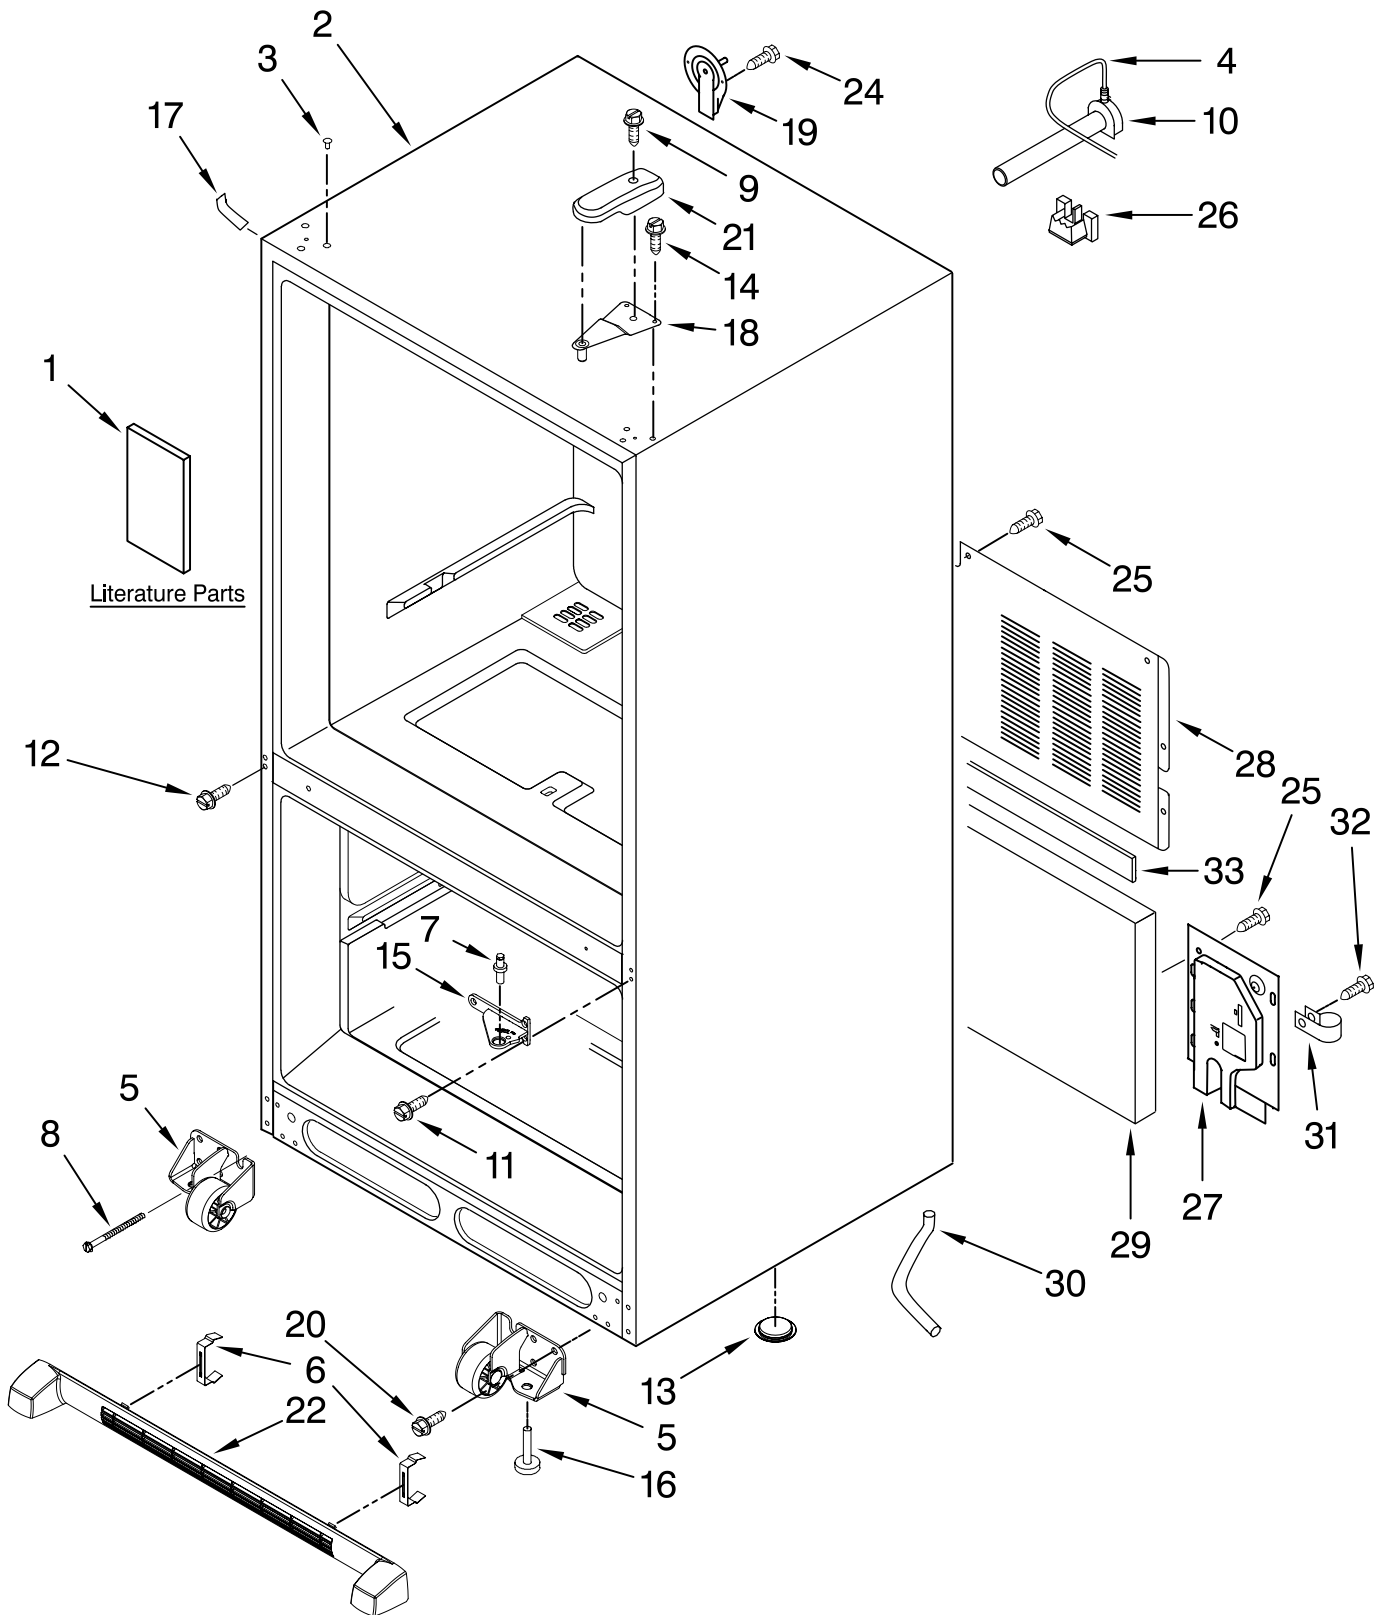

For Model: KBL520ETSS01

(Stainless Steel)

FOR ORDERING INFORMATION REFER TO PARTS PRICE LIST

CABINET PARTS

For Model: KBL520ETSS01

(Stainless Steel)

Illus. No.	Part No.	DESCRIPTION
1		Literature Parts
	W10137649	Owners Manual
	W10136377	Energy Tag
	67006616	Tech Sheet
2		Cabinet (Not a Servicable Part)
3		Plug, Button (3)
	67001131	Black
4	B5705307	Tube, Plastic
5	67002227	Roller Foot
	W10130460	LH
	W10130459	RH
6	12627302	Clip, Grille
7	67006642	Pin, Center Hinge
8	67006611	Bolt, Adjusting (Rear)
9	67006521	Screw
10	W10137519	Elbow, Till Tube
11	67006380	Screw
12	67006473	Screw
13	A3076901	Plug, Button
14	67006303	Screw
15		Hinge, Center
	67007043	Black
16	W10141622	Foot Brake (2)
17		Cover, Corner
	67003485	Black
18	12566604ED	Hinge, Top
19	67003331	Cover, Water Line
20	67006564	Screw (8)
21		Cover, Hinge
	67001012	Black
22		Grille Assembly (Includes Clips)
	W10131134	Black
24	67006287	Screw
25	67006425	Screw (10)
26	67004092	Block, Filter
27	67004098	Cover, Water Valve
28	12575101ED	Cover, Unit
29	67003796	Insulation, Sound
30	W10164397	Tube, Drain
31	67001067	Clip, Drain Tube
32	67006737	Screw
33	B5759649	Gasket

FOR ORDERING INFORMATION REFER TO PARTS PRICE LIST