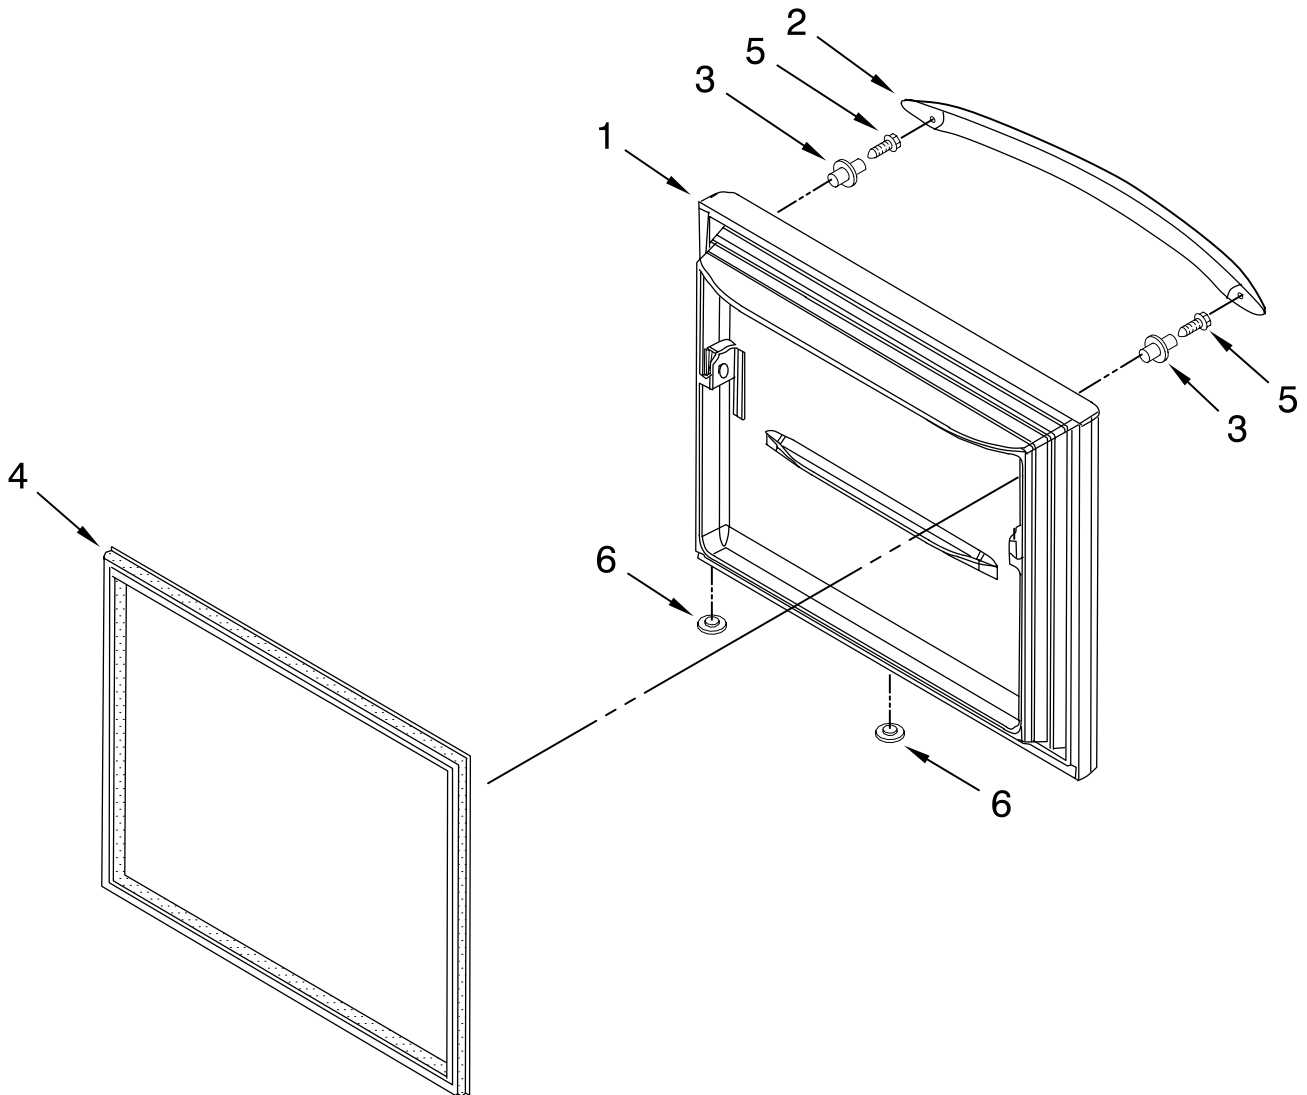

FREEZER DOOR PARTS

For Model: KBL20ETSS01

(Stainless Steel)

FOR ORDERING INFORMATION REFER TO PARTS PRICE LIST

FREEZER DOOR PARTS

For Model: KBL20ETSS01

(Stainless Steel)

Illus. No.	Part No.	DESCRIPTION
1		Freezer Door (w/ Insulation)
	W10184150	Stainless Steel
2		Handle, Door
	2319727S	Stainless Steel
3	67006113	Mount, Handle
4		Gasket, Door
	W10131754	Black
5	67002935	Screw
6		Plug, Vent (2)
	67004838	Black

FOR ORDERING INFORMATION REFER TO PARTS PRICE LIST