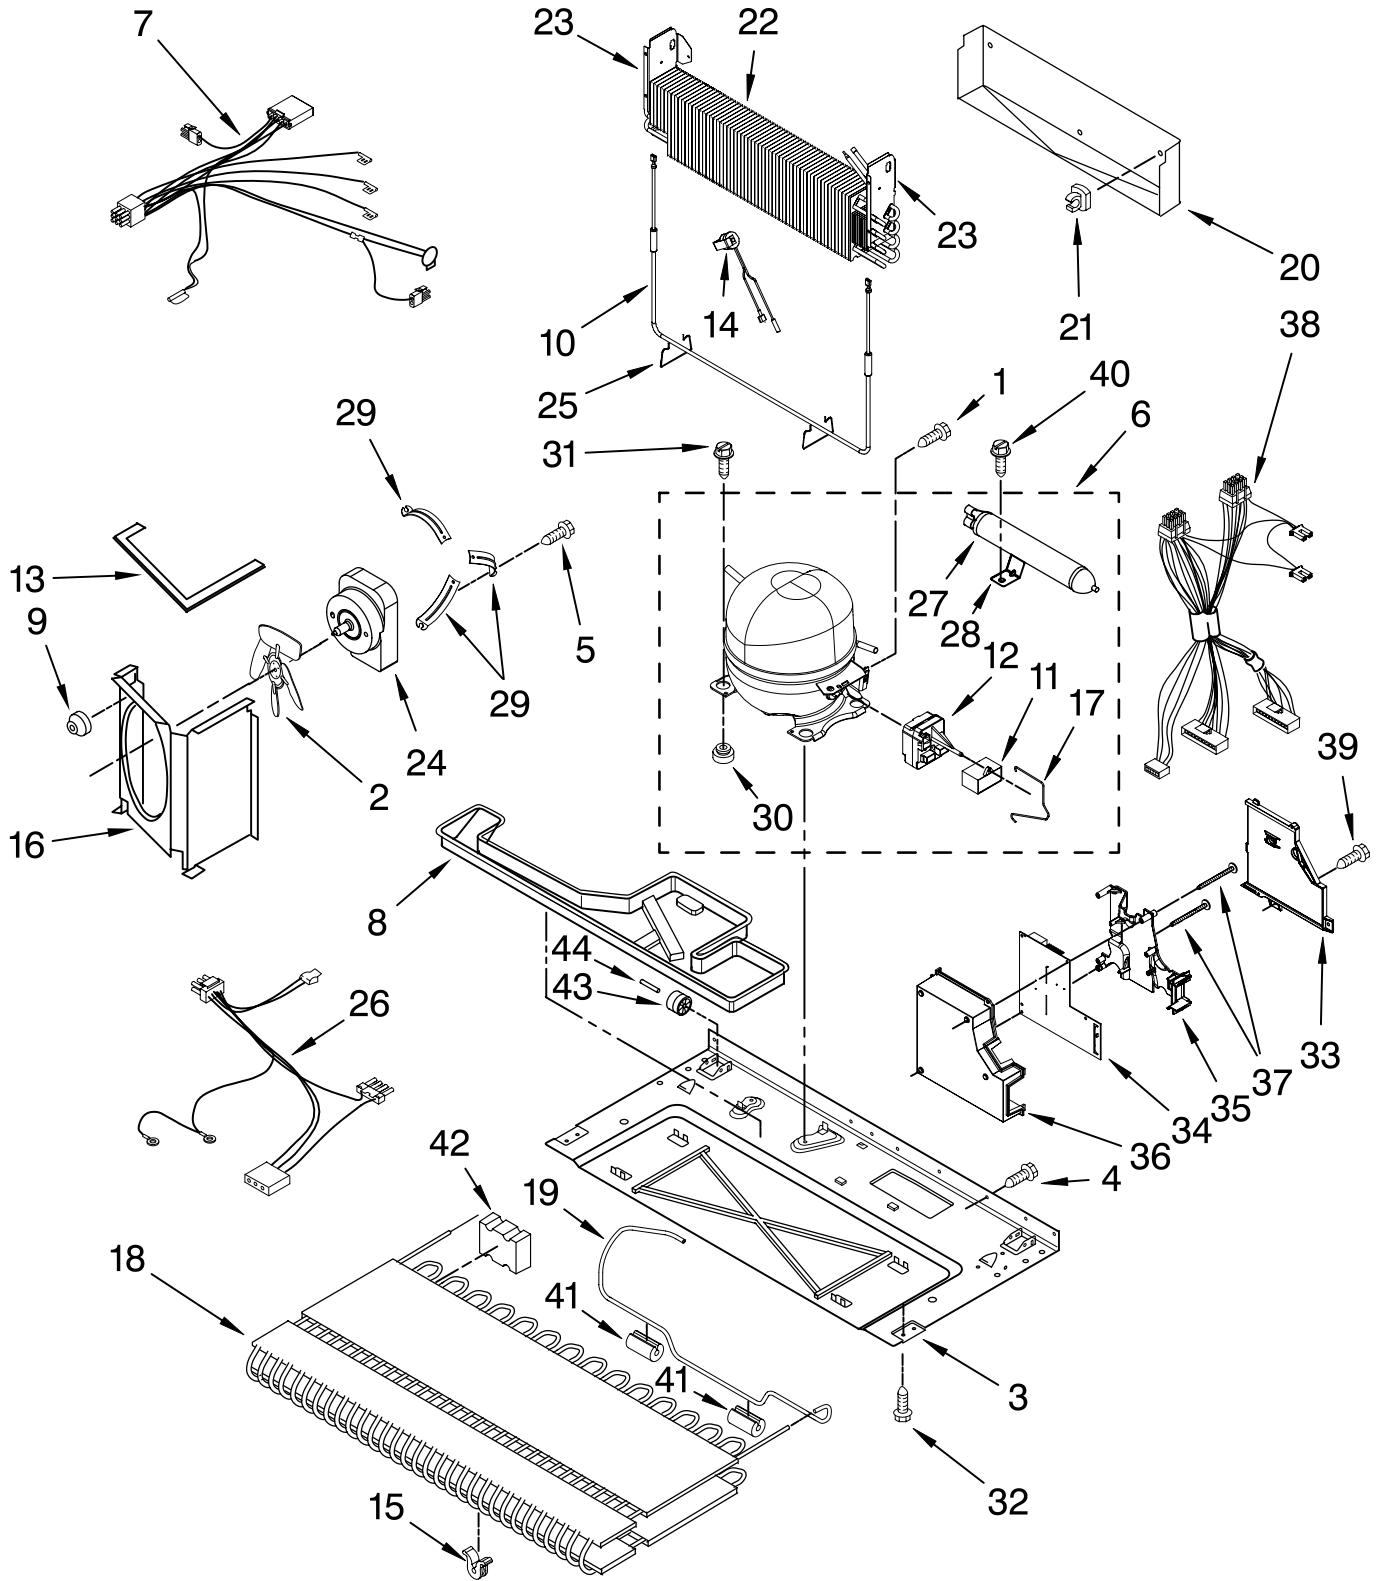

UNIT PARTS

For Model: KBL520ETSS01
(Stainless Steel)

FOR ORDERING INFORMATION REFER TO PARTS PRICE LIST

UNIT PARTS

For Model: KBLs20ETSS01

(Stainless Steel)

Illus. No.	Part No.	DESCRIPTION
1	67006432	Screw (3)
2	W10162928	Blade, Fan
3	67005889	Basepan
4	67006425	Screw (2)
5	67004954	Screw (3)
6	8201555	Compressor
7	W10119857	Harness, Evap. Heater
8	67007175	Drain Pan
9	61004743	Grommet (3)
10	67002493	Evaporator Heater
11	67005562	Capacitor
12	67005561	Overload/Relay (Capacitor Incl.)
13	61003210	Gasket
14	W10165425	Thermostat
15	W10137529	Grommet (4)
16	W10158508	Shroud, Condenser
17	67007052	Clip, Capacitor
18	67006131	Condenser
19	67004700	Tube, Discharge
20	67002490	Tray, Drip
21	10623002	Clip, Evaporator
22	12002041	Evaporator

Illus. No.	Part No.	DESCRIPTION
23		Dam
	67001084	Right Side
	67001083	Left Side
24	67004432	Motor, Fan
25	10428101	Clip, Heater
26	13060201	Harness, Unit Includes Cord
27	B2150504	Drier (Service)
28	10547003	Clip, Drier
29	67004953	Bracket, Fan
30	67003493	Grommet (3)
31	67006432	Screw (3)
32	67006573	Screw (4)
33	67005421	Cover, HV
34	W10168780	Board, HV
35	67005719	Spacer, HV
36	67005718	Box, HV
37	67006550	Screw (2)
38	12972902	Harness, HV
39	67006615	Screw (3)
40	67006737	Screw
41	67005680	Grommet (2)
42	67005491	Block, Condenser
43	67005149	Roller (2)
44	67006434	Axle, Roller (2)

Illus. No.	Part No.	DESCRIPTION
Following Parts Not Illustrated and Optional Parts Not Included		
	978025	Valve, Access (1/4")
	978026	Valve, Access (5/16")
	978027	Valve, Access (3/8")
	978028	Valve, Access (1/2")
	978029	Valve, Access (5/8")
	978030	Valve, Access (3/4")
	876764	Valve, Access (3/16")
REFRIGERANT CHARGE		
5.00 Ozs. (R-134A)		

FOR ORDERING INFORMATION REFER TO PARTS PRICE LIST