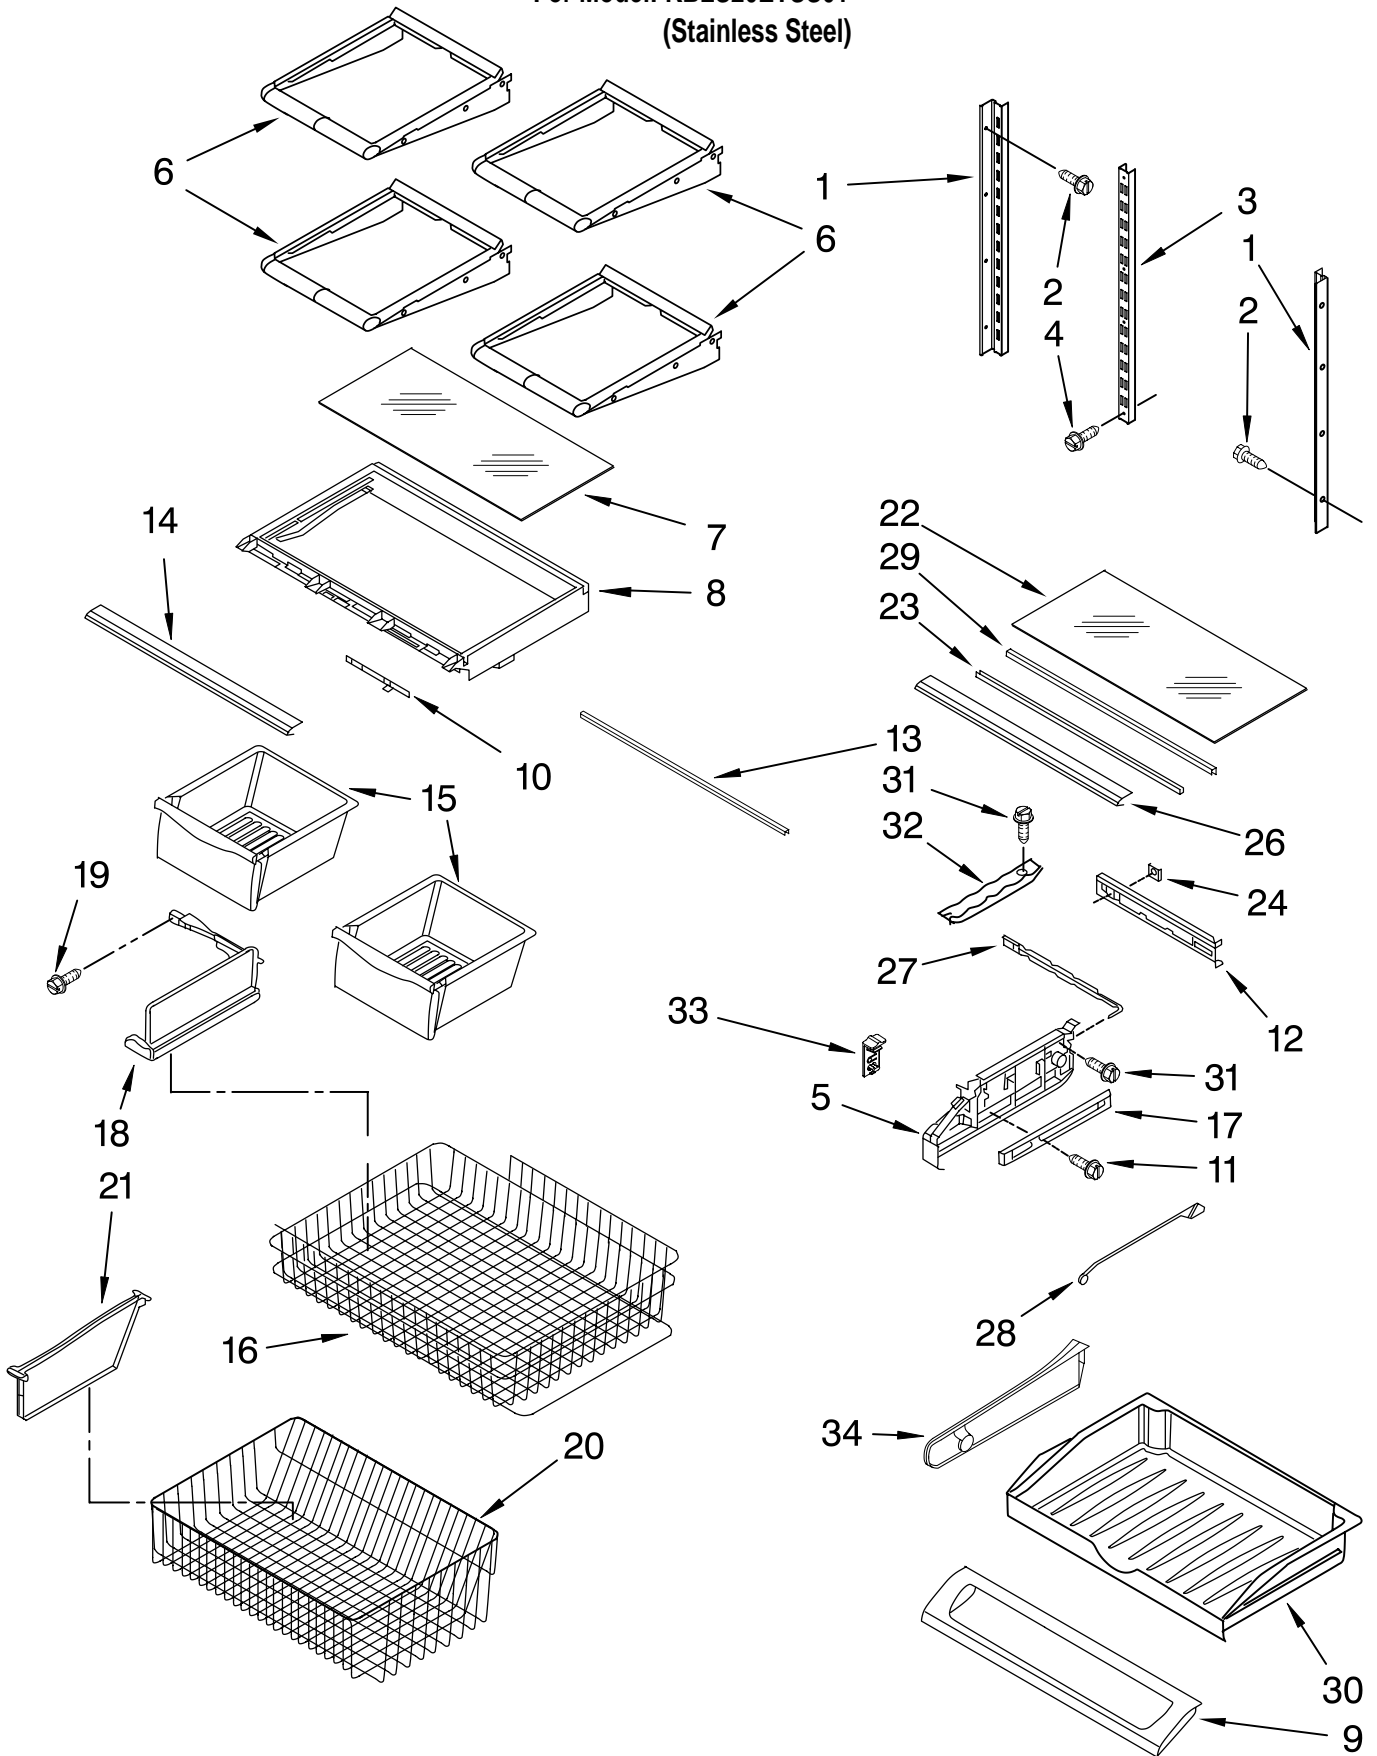

SHELF PARTS

For Model: KBLS20ETSS01

(Stainless Steel)

FOR ORDERING INFORMATION REFER TO PARTS PRICE LIST

SHELF PARTS

For Model: KBL520ETSS01

(Stainless Steel)

Illus.	Part	
No.	No.	DESCRIPTION
1	67003037	Ladder, Side
2	67006400	Screw (6)
3	67003036	Ladder, Center
4	67006360	Screw (2)
5		Track, Pantry
	67005862	Left
	67005860	Right
6	67005676	Shelf, Glide (4)
7	67006655	Glass, Crisper
8	67006185	Frame, Crisper
9	67005930	Lid Assembly Pantry
10	67005864	Slide, Humidity Control
11	67006287	Screw (4)
12	67005625	Housing, Control
13	67002488	Support, Crisper Frame
14	67005675	Trim, Crisper
15	W10143396	Pan, Crisper (2)
16	67004988	Basket, Freezer (Upper)
17	67007026	Glide, Pantry
18	67004127	Divider, Upper Basket
19	67006608	Screw
20	67006026	Basket, Freezer (Lower)
21	67004812	Divider, Lower Basket
22	67002332	Glass, Pantry
23	67002330	Support, Pantry
24	67002329	Gasket, Pantry
26	67001913	Trim, Pantry
27	67003793	Slide, Pantry Control
28	67003794	Rod, Temperature Control
29	67006010	Support, Glass
30	67003530	Drawer, Pantry
31	67006400	Screw
32	67001719	Track, Pantry
33	67003791	Knob, Temperature Control
34	67002321	Divider, Pantry

FOR ORDERING INFORMATION REFER TO PARTS PRICE LIST