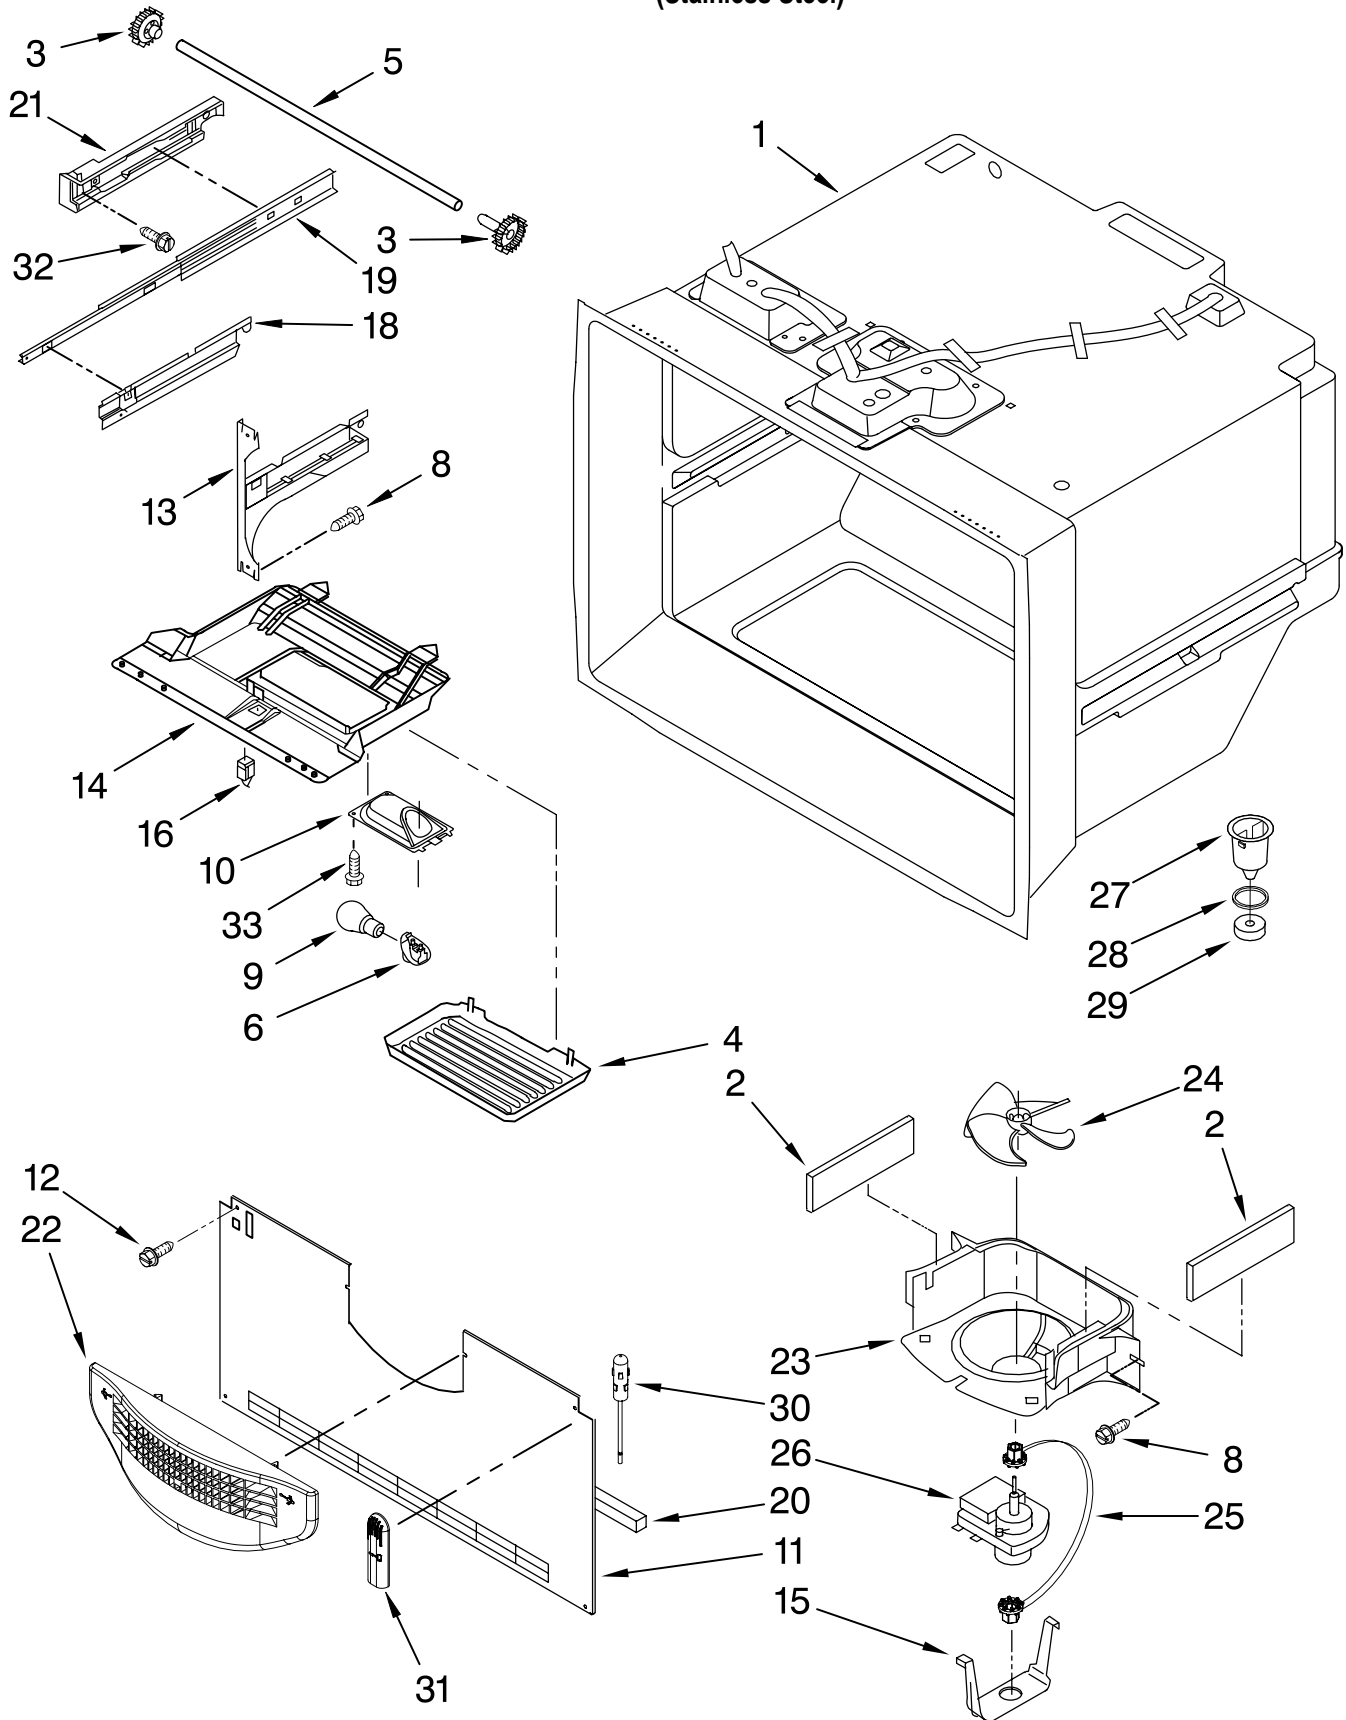

# FREEZER LINER PARTS

For Model: KBLS20ETSS01

(Stainless Steel)

FOR ORDERING INFORMATION REFER TO PARTS PRICE LIST

# FREEZER LINER PARTS

For Model: KBL520ETSS01

(Stainless Steel)

<b>Illus. No.</b>	<b>Part No.</b>	<b>DESCRIPTION</b>
1		Liner (Not A Serviceable Part)
2	67001291	Gasket, Foam
3	12002497	Gear (2) (Includes RH & LH)
4	67003905	Cover, Light
5	67004017	Shaft
6	Y12570701	Socket, Light
8	67006737	Screw
9	A0282812	Bulb, Light
10	67001035	Housing, Frz. Light
11	67005873	Cover, Evaporator
12	67006425	Screw
13		Bracket, Door
	W10119064	Left
	W10119295	Right
14	67003906	Housing, Lighting
15	W10167028	Clip, Evap. Motor
16	67005653	Switch, Light
18		Bracket, Basket
	67004971	Left
	67004972	Right
19	W10180420	Slide, Drawer (2)
20	67002492	Gasket, Bottom
21		Bracket, Slide
	67004728	Left
	67004729	Right
22	W10175909	Cover, Fan Shroud
23	W10167023	Shroud, Evap. Fan
24	2169142	Fan, Evaporator
25	W10121318	Grommet (2)
26	67003636	Motor, Evaporator
27	D7753903	Funnel, Drain (Incl. # 28 & 29)
28	M0500703	Seal
29	B8381501	Gasket
30	12002355	Thermistor
31	67003924	Cover, Thermistor
32	67006406	Screw (6)
33	67006530	Screw