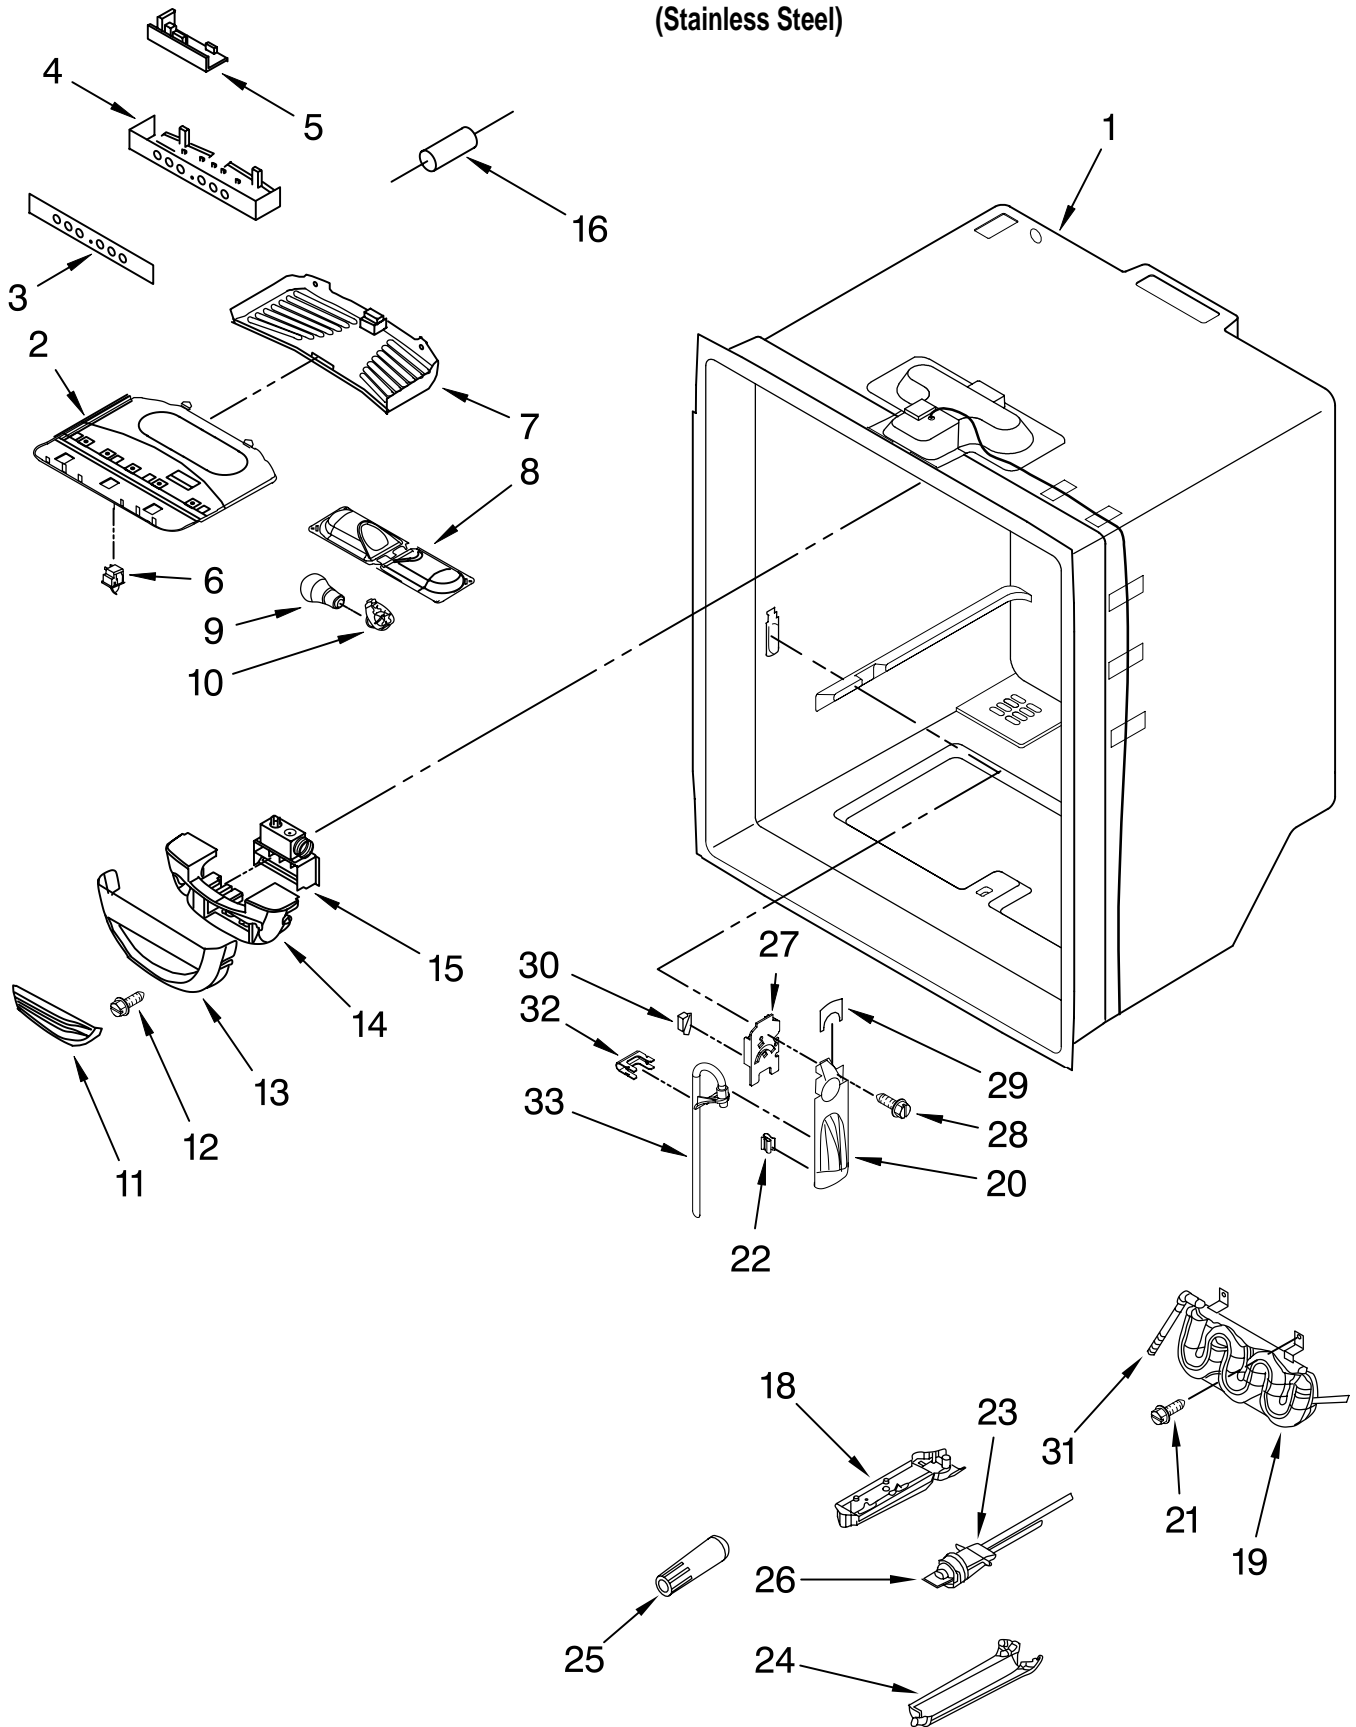

# CABINET PARTS

For Model: KBL520ETSS01

(Stainless Steel)

<b>Illus. No.</b>	<b>Part No.</b>	<b>DESCRIPTION</b>
1		Literature Parts
	W10137649	Owners Manual
	W10136377	Energy Tag
	67006616	Tech Sheet
2		Cabinet (Not a Servicable Part)
3		Plug, Button (3)
	67001131	Black
4	B5705307	Tube, Plastic
5	67002227	Roller Foot
	W10130460	LH
	W10130459	RH
6	12627302	Clip, Grille
7	67006642	Pin, Center Hinge
8	67006611	Bolt, Adjusting (Rear)
9	67006521	Screw
10	W10137519	Elbow, Till Tube
11	67006380	Screw
12	67006473	Screw
13	A3076901	Plug, Button
14	67006303	Screw
15		Hinge, Center
	67007043	Black
16	W10141622	Foot Brake (2)
17		Cover, Corner
	67003485	Black
18	12566604ED	Hinge, Top
19	67003331	Cover, Water Line
20	67006564	Screw (8)
21		Cover, Hinge
	67001012	Black
22		Grille Assembly (Includes Clips)
	W10131134	Black
24	67006287	Screw
25	67006425	Screw (10)
26	67004092	Block, Filter
27	67004098	Cover, Water Valve
28	12575101ED	Cover, Unit
29	67003796	Insulation, Sound
30	W10164397	Tube, Drain
31	67001067	Clip, Drain Tube
32	67006737	Screw
33	B5759649	Gasket

# REFRIGERATOR LINER PARTS

For Model: KBLS20ETSS01

(Stainless Steel)

FOR ORDERING INFORMATION REFER TO PARTS PRICE LIST