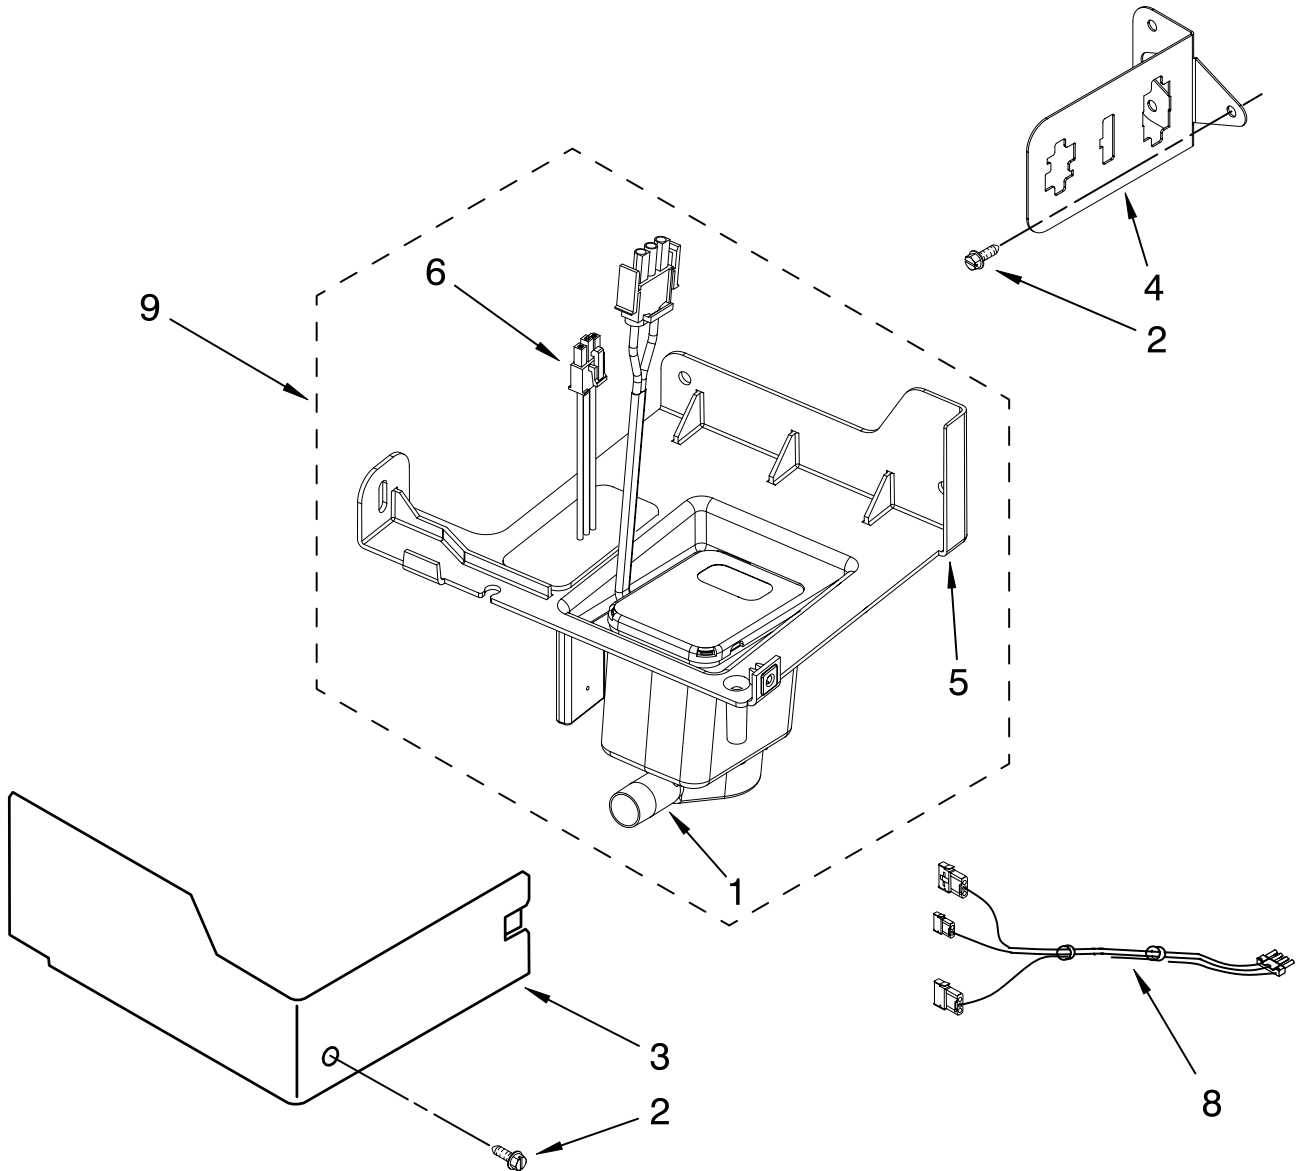

For Models: KUIC18NNTS2
(Stainless Steel)

Illus. No.	Part No.	DESCRIPTION
1	W10217917	Valve, Complete Water
2	2217286	Tube, Plastic
3	488208	Screw
4	2185523	Dispenser, Water
5	2217269	Evaporator
6	2313705	Pump, Drain
7	2313851	Tube, Reservoir Pump
8	2172593	Tube, Water Fill
9	488660	Nut, Speed
10	836667	Spacer
11	2208539	Fastener, Pushnut
12	489443	Screw
13	2185625	Reservoir, Water Slide
14	2185626	Tube
15	2313890	Hose, Overflow
16	2217378	Bracket-Reservoir
17	2313603	Bracket, Front and Rear
18	2313602	Bracket, Side Left and Right
19	2185681	Harness, Grid
20	2208427	Support, Bracket Evaporator/Grid
21	2313604	Guide, Ice Grid
22	W10136146	Tube
23	8281193	Screw
24	2310169	Wire Assembly (Valve)
26	3400886	Screw 8-18 x 1 1/4
28	2313637	Grid Assembly (Complete)
29	2174754	Wire, Grid Cutter
30	8281192	Screw
31	2208365	Cover, Grid
32	8281228	Thumbscrew
33	2324334	Reservoir, Water
34	3400884	Screw 8-18 x 5/8
35	2185696	Cap, Drain
36	3400909	Nut, Push-In

FOR ORDERING INFORMATION REFER TO PARTS PRICE LIST

PUMP PARTS

For Models: KUIC18NNTS2
(Stainless Steel)

Illus. No.	Part No.	DESCRIPTION
1	2313628	Pump-Recirculating
2	3400884	Screw 8-18 x 5/8
3	2185677	Cover, Pump
4	2313844	Bracket, Connector Assembly
5	2313627	Bracket-Pump
6	2313643	Sensor-Water Level
8	2310092	Wiring Harness Main To Pump
9	2313702	Pump Assembly