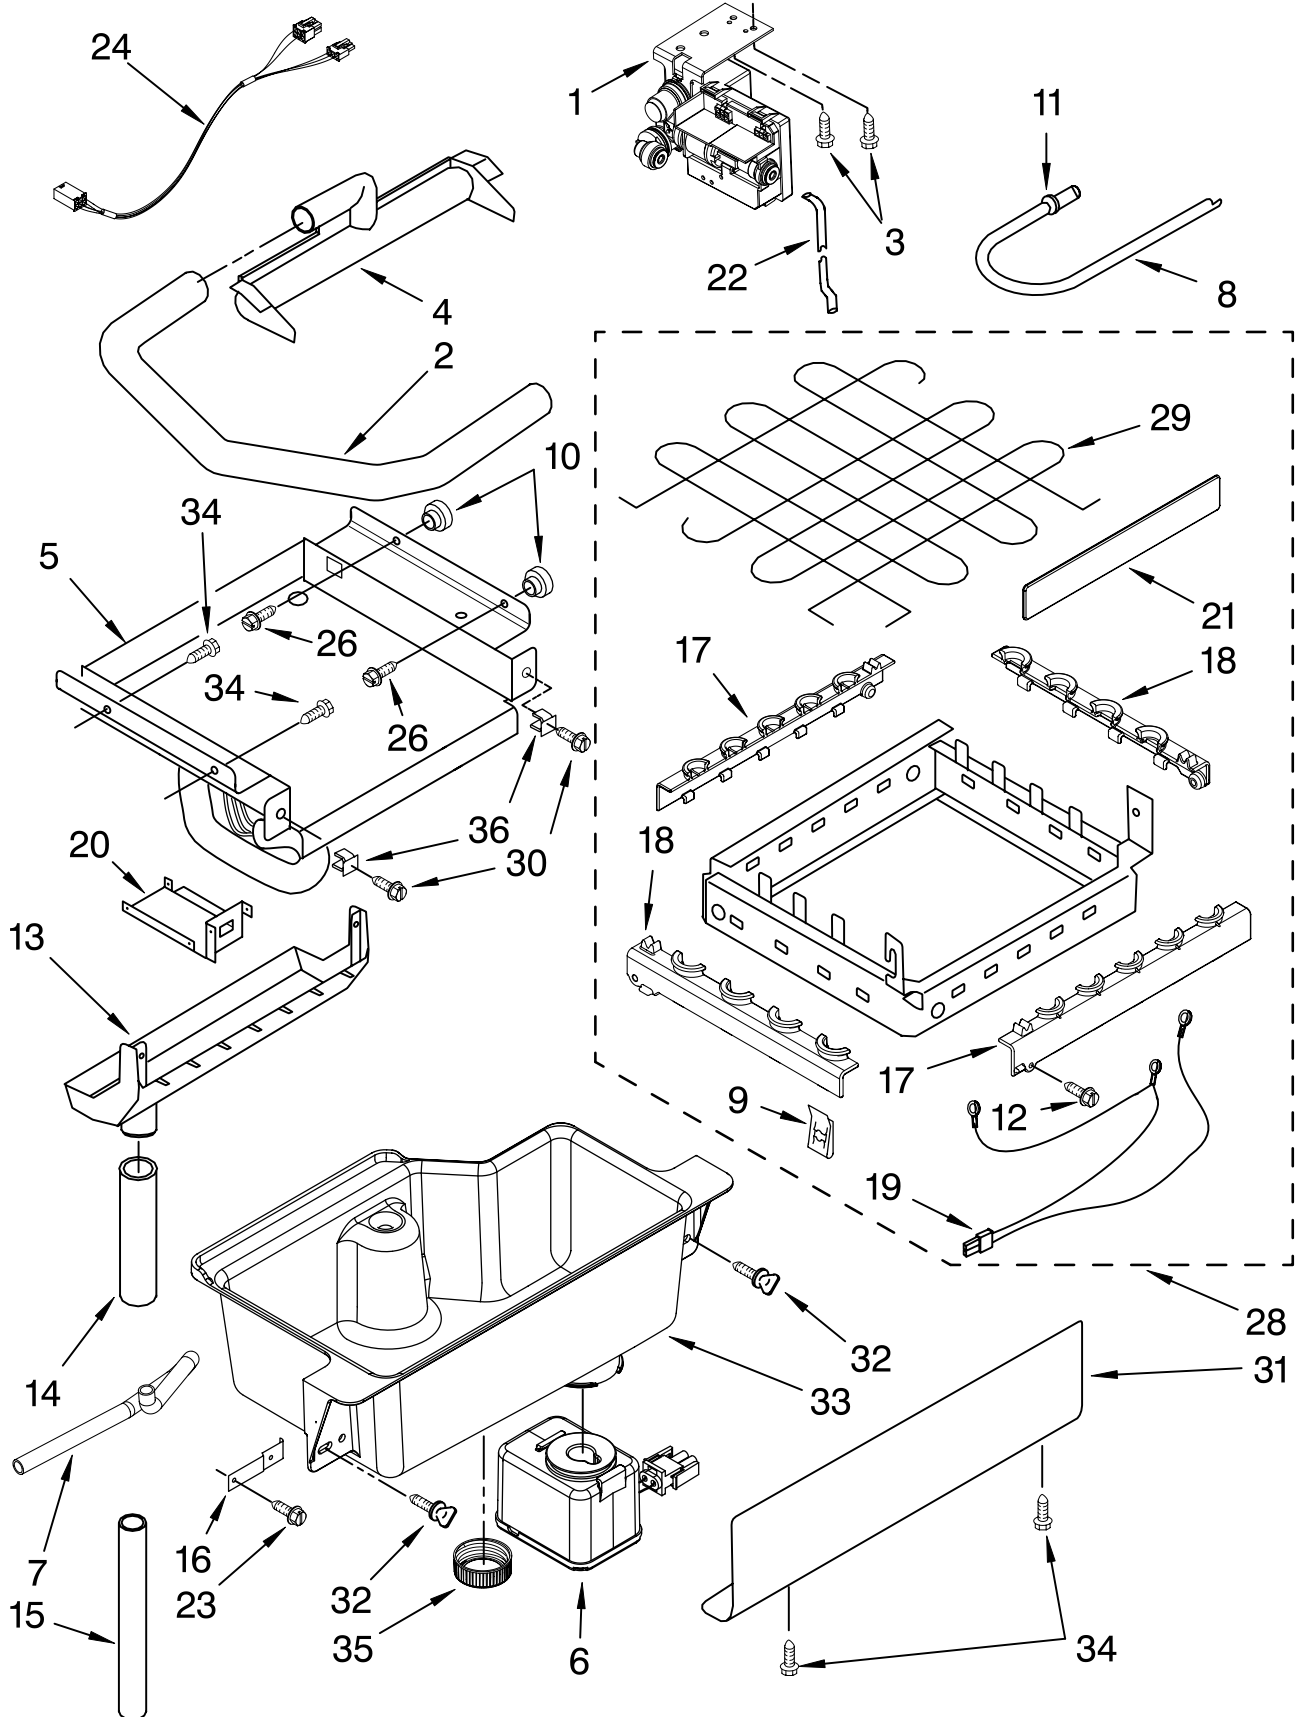

EVAPORATOR, ICE CUTTER GRID AND WATER PARTS

For Models: KUIC18NNTS2
(Stainless Steel)

FOR ORDERING INFORMATION REFER TO PARTS PRICE LIST

EVAPORATOR, ICE CUTTER GRID AND WATER PARTS

For Models: KUIC18NNTS2
(Stainless Steel)

Illus. No.	Part No.	DESCRIPTION
1	W10217917	Valve, Complete Water
2	2217286	Tube, Plastic
3	488208	Screw
4	2185523	Dispenser, Water
5	2217269	Evaporator
6	2313705	Pump, Drain
7	2313851	Tube, Reservoir Pump
8	2172593	Tube, Water Fill
9	488660	Nut, Speed
10	836667	Spacer
11	2208539	Fastener, Pushnut
12	489443	Screw
13	2185625	Reservoir, Water Slide
14	2185626	Tube
15	2313890	Hose, Overflow
16	2217378	Bracket-Reservoir
17	2313603	Bracket, Front and Rear
18	2313602	Bracket, Side Left and Right
19	2185681	Harness, Grid
20	2208427	Support, Bracket Evaporator/Grid
21	2313604	Guide, Ice Grid
22	W10136146	Tube
23	8281193	Screw
24	2310169	Wire Assembly (Valve)
26	3400886	Screw 8-18 x 1 1/4
28	2313637	Grid Assembly (Complete)
29	2174754	Wire, Grid Cutter
30	8281192	Screw
31	2208365	Cover, Grid
32	8281228	Thumbscrew
33	2324334	Reservoir, Water
34	3400884	Screw 8-18 x 5/8
35	2185696	Cap, Drain
36	3400909	Nut, Push-In

FOR ORDERING INFORMATION REFER TO PARTS PRICE LIST