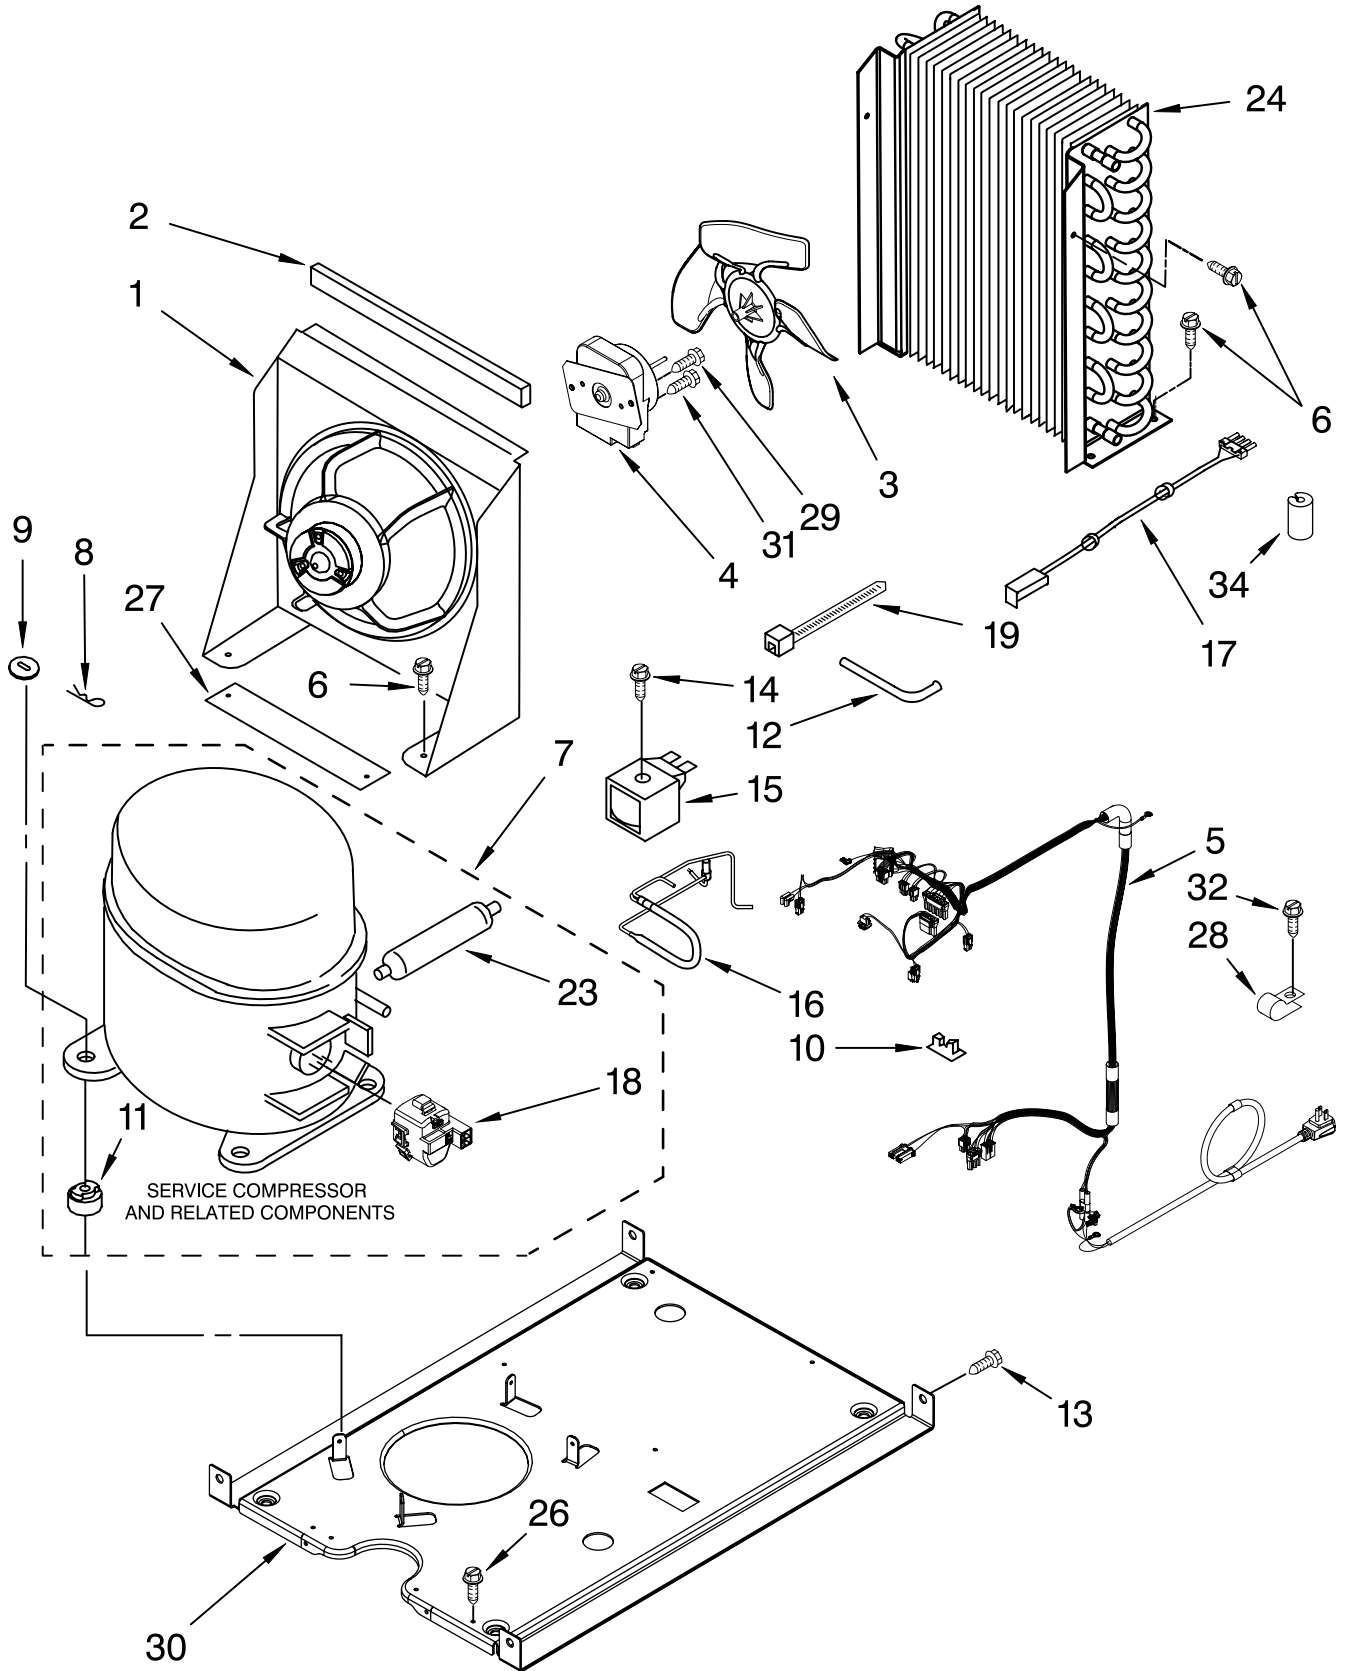

UNIT PARTS

For Models: KUIC18NNTS2
(Stainless Steel)

FOR ORDERING INFORMATION REFER TO PARTS PRICE LIST

UNIT PARTS

For Models: KUIC18NNTS2
(Stainless Steel)

Illus. No.	Part No.	DESCRIPTION
1	2185532	Bracket, Fan Mtg.
2	2185675	Pad, Foam
3	2188935	Blade, Fan
4	2315558	Motor & Mounting Plate Assembly
5	W10209470	Wiring Harness, Complete Unit (Includes Power Cord)
6	304392	Screw
7	W10136195	Compressor (Includes Illus. 11 & 23)
8	A201435	Clip, Mounting
9	A201441	Shim (4)
10	1115375	Clip-Wiring
11		Grommet (4)
	2217318	Production
	4387558	Service
12	2208415	Tube, Process
13	8281265	Screw
14	489472	Screw
15	W10206473	Coil, Solenoid
16	2313806	Hot Gas Valve
17	2187629	Wiring Harness, Condenser Fan
18	W10136197	Start Relay & Overload Combo Device
19	2155774	Strap
23		Drier
	2319826	Production
	4387019	Service
24	2313624	Condenser
26	488500	Screw
27	2217397	Pad, Foam (2)
28	2185960	Clamp-Service Cord
29	8281197	Screw
30	2217423	Base, Unit
31	8281196	Screw
32	304392	Screw
34	2319835	Grommet-Cond.(1)

REFRIGERANT CHARGE

6.5 OZ. (R134A)

FOR ORDERING INFORMATION REFER TO PARTS PRICE LIST