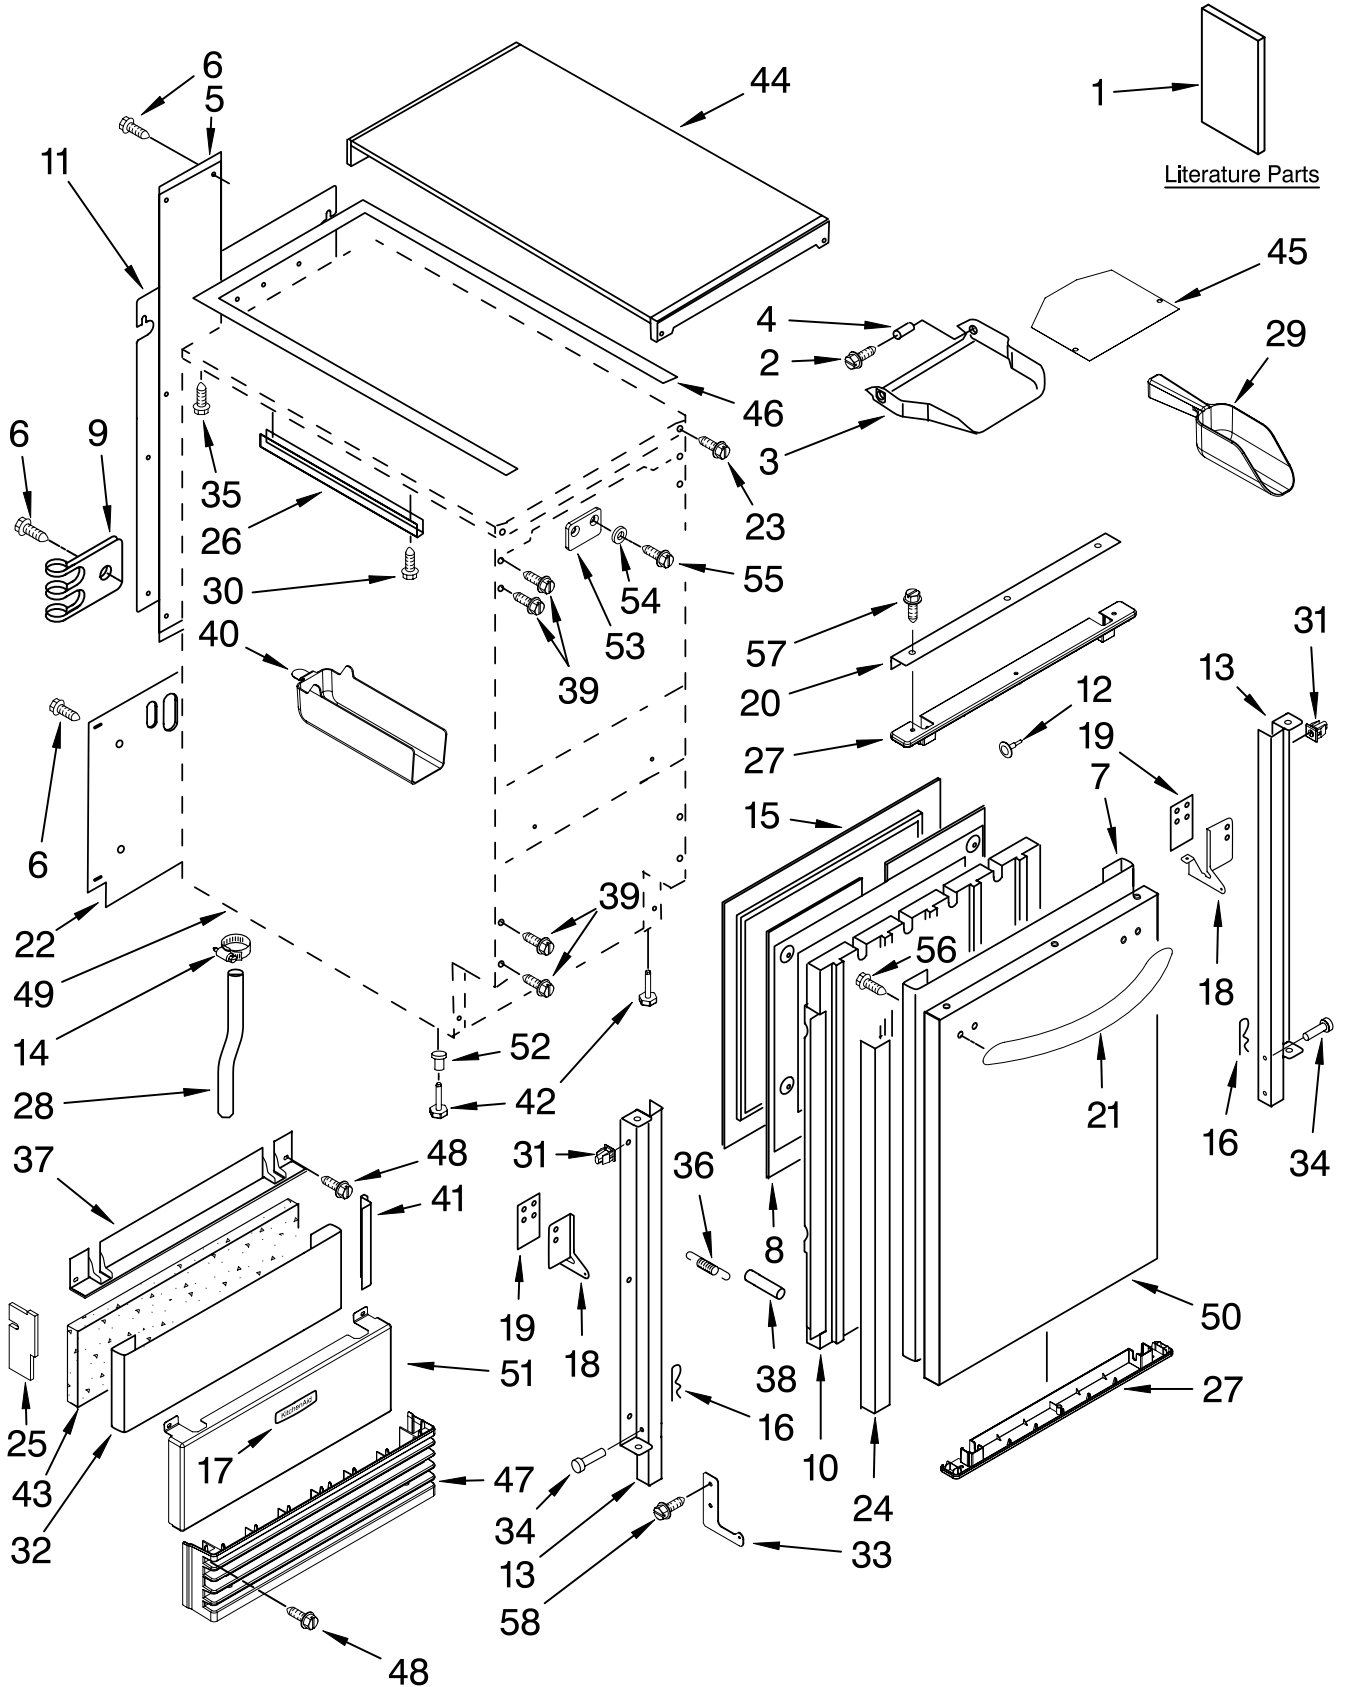

CABINET LINER AND DOOR PARTS

For Models: KUIC18NNTS2
(Stainless Steel)

ICE CUBE
MAKER

KitchenAid

FOR ORDERING INFORMATION REFER TO PARTS PRICE LIST

CABINET LINER AND DOOR PARTS

For Models: KUIC18NNTS2
(Stainless Steel)

Illus. No.	Part No.	DESCRIPTION	Illus. No.	Part No.	DESCRIPTION	Illus. No.	Part No.	DESCRIPTION
1		Literature Parts	19	2208401	Shim, Hinge	40	2208449	Holder, Scoop
	W10136157	Use & Care Guide	20	2208452B	Handle, Ice maker	41	2208596B	Grommet, Edge guard(2)
	W10163556	Service & Wiring Sheet	21	9872207S	Handle, Bar	42	3374849	Leg, Leveler (4)
2	3400886	Screw 8-18 x 1 1/4	22	W10136200	Assembly, Unit Cover	43	2208384	Insulation
3	2208354	Bin, Door	23	8281186	Screw, Handle	44	2929701B	Top
4	2185678	Spacer	24	2208595B	Grommet, Edge Guard(2)	45	2185690	Shield, Electrical
5	2217394	Cover, Wiring	25	2217225	Pad, Foam	46	W10163531	Gasket, Top Panel
6	489442	Screw	26	2185691	Channel, Wiring	47	2217206B	Grill, Front
7	2208352B	Panel, Exterior	27	2208350B	Endcap, Door	48	489474	Screw 8-18 x 1
8	2217298	Panel, Interior	28	2208453	Tube, Drain	49		Cabinet & Liner (NOT SERVICED)
9	2208136	Clamp-Tube	29	2208386	Scoop	50	2313817	Panel, Wrap
10	2208377	Insulation	30	3400884	Screw 8-18 x 5/8	51	2208594S	Panel, Lower
11	2217227	Ballast-Back, I.M.	31	692400	Nut, Push-In	52	3400240	Nut, Leg Leveler
12	941839	Hole Plug	32	2208382B	Panel, Wrap Lower	53	2208434	Strike, Magnet
13		Bracket, Door	33	2208487	Bracket, Spring	54	3400916	Washer
	2217466	(Left Side)	34	2208417	Pin, Hinge	55	8281191	Screw
	2217465	(Right Side)	35	489048	Screw, Ground	56	3400237	Screw (Handle Bar)
14	489503	Clamp	36	2208570	Spring, Hinge	57	8281184	Screw
15	2217295	Gasket, Door	37	2208383B	Endcap, Panel	58	488208	Screw
16	2208535	Clip	38	2208530	Dampener, Spring			
17	W10046610	Nameplate	39	8281265	Screw			
18		Hinge						
	2208425	(Left Side)						
	2208426	(Right Side)						