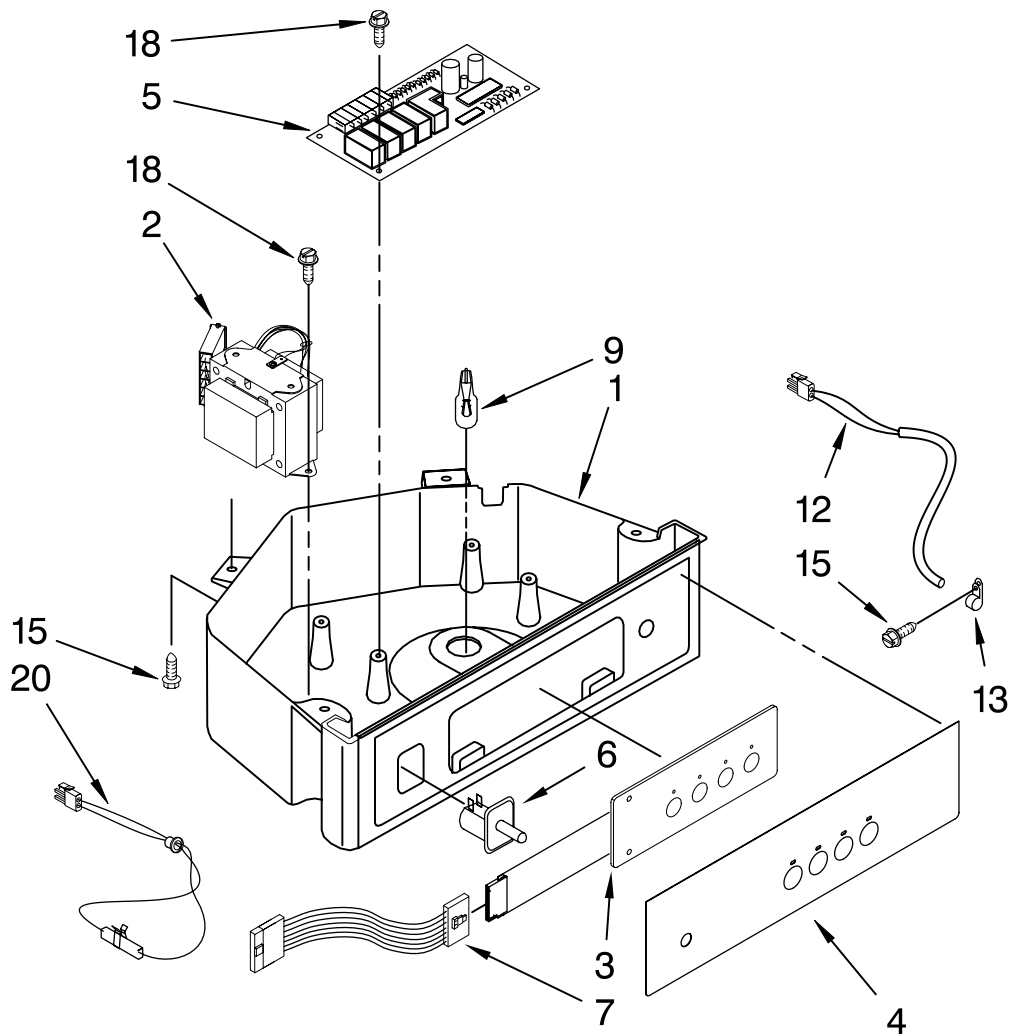

For Models: KUIC18NNTS2
(Stainless Steel)

Illus. No.	Part No.	DESCRIPTION
1	W10217917	Valve, Complete Water
2	2217286	Tube, Plastic
3	488208	Screw
4	2185523	Dispenser, Water
5	2217269	Evaporator
6	2313705	Pump, Drain
7	2313851	Tube, Reservoir Pump
8	2172593	Tube, Water Fill
9	488660	Nut, Speed
10	836667	Spacer
11	2208539	Fastener, Pushnut
12	489443	Screw
13	2185625	Reservoir, Water Slide
14	2185626	Tube
15	2313890	Hose, Overflow
16	2217378	Bracket-Reservoir
17	2313603	Bracket, Front and Rear
18	2313602	Bracket, Side Left and Right
19	2185681	Harness, Grid
20	2208427	Support, Bracket Evaporator/Grid
21	2313604	Guide, Ice Grid
22	W10136146	Tube
23	8281193	Screw
24	2310169	Wire Assembly (Valve)
26	3400886	Screw 8-18 x 1 1/4
28	2313637	Grid Assembly (Complete)
29	2174754	Wire, Grid Cutter
30	8281192	Screw
31	2208365	Cover, Grid
32	8281228	Thumbscrew
33	2324334	Reservoir, Water
34	3400884	Screw 8-18 x 5/8
35	2185696	Cap, Drain
36	3400909	Nut, Push-In

FOR ORDERING INFORMATION REFER TO PARTS PRICE LIST

PUMP PARTS

For Models: KUIC18NNTS2
(Stainless Steel)

Illus. No.	Part No.	DESCRIPTION
1	2313628	Pump-Recirculating
2	3400884	Screw 8-18 x 5/8
3	2185677	Cover, Pump
4	2313844	Bracket, Connector Assembly
5	2313627	Bracket-Pump
6	2313643	Sensor-Water Level
8	2310092	Wiring Harness Main To Pump
9	2313702	Pump Assembly

FOR ORDERING INFORMATION REFER TO PARTS PRICE LIST

CONTROL PANEL PARTS

For Models: KUIC18NNTS2
(Stainless Steel)

Illus. Part
No. No. DESCRIPTION

1	2185738	Box, Control
2	2310139	Transformer
3	2304122	Assembly, Switch (ALSO ORDER #4)
4	2313693	Overlay
5	W10141364	Control Board
6	2149705	Switch, Plunger Grid/ Light
7	2187585	Wire Assy-Active Overlay Jumper
9	745362	Bulb
12	2313633	Thermostat, Bin
13	2185825	Clamp
15	3400884	Screw 8-18 x 5/8
18	3400850	Screw 8-16 x 3/8
20	2313635	Thermister, Ice Control